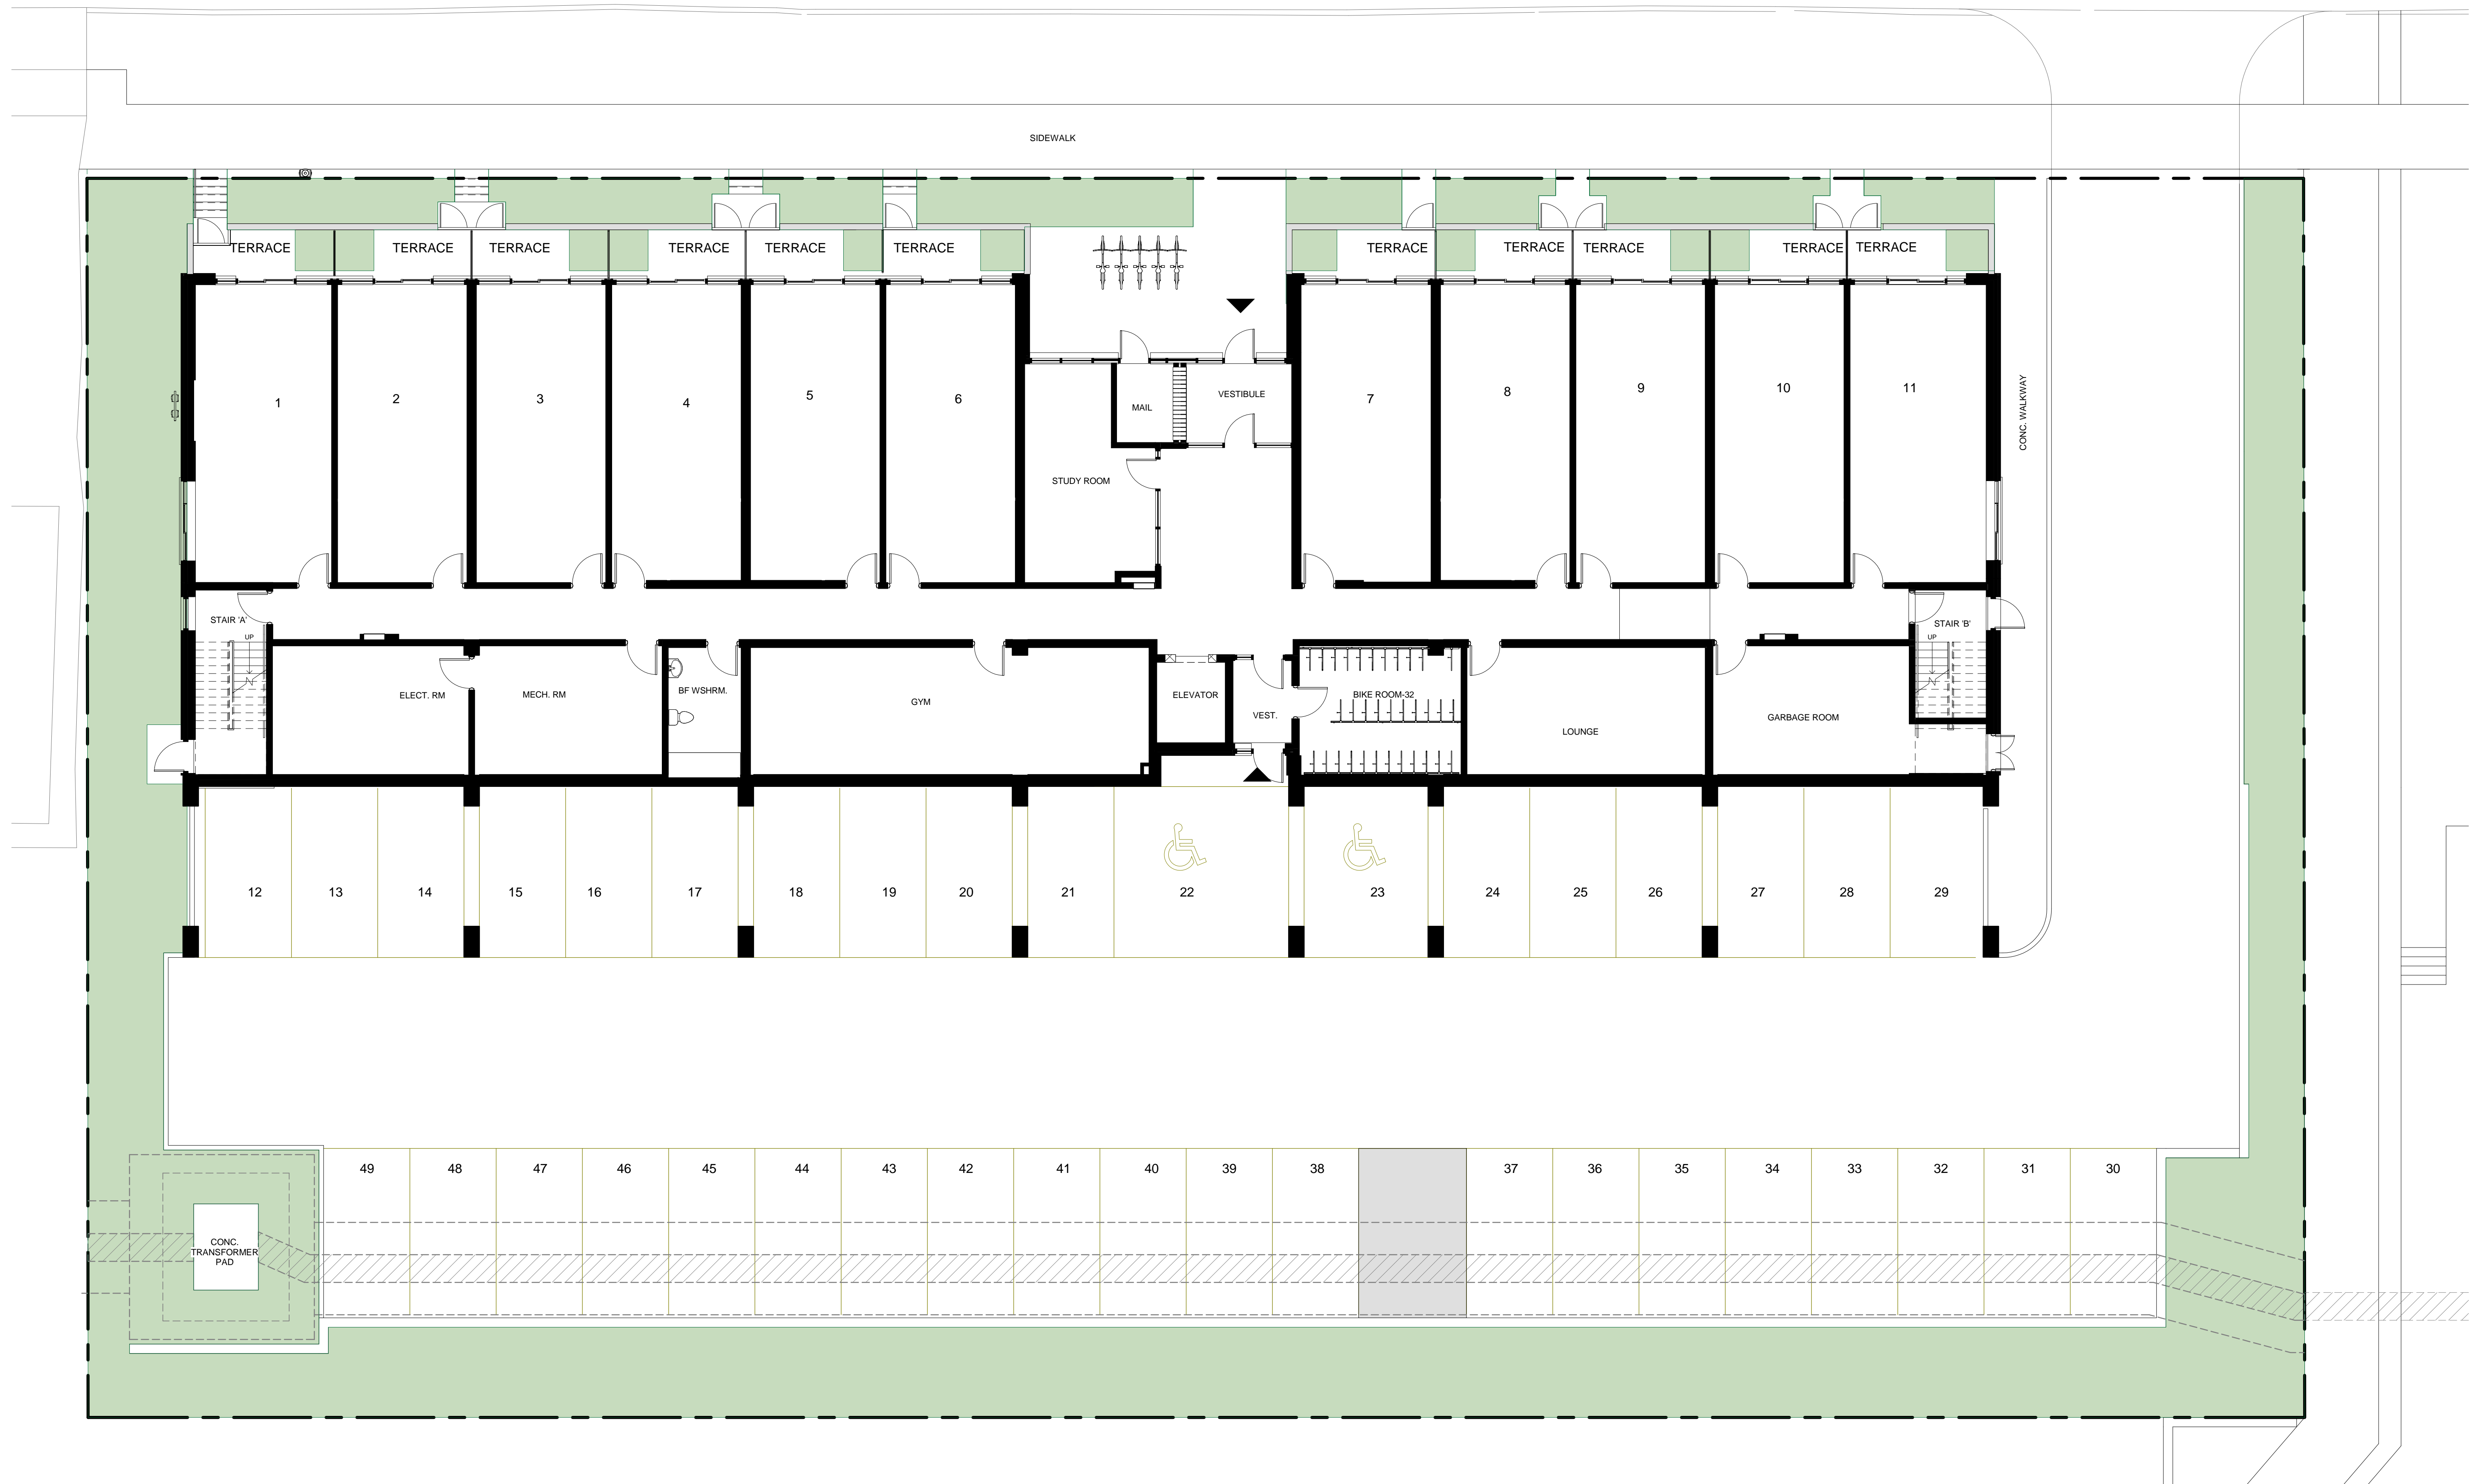

SCHEDULE A
257 HEMLOCK STREET, WATERLOO, ON.

GROUND FLOOR PLAN

SCHEDULE A
257 HEMLOCK STREET, WATERLOO, ON.

SCHEDULE A
257 HEMLOCK STREET, WATERLOO, ON.

SCHEDULE A
257 HEMLOCK STREET, WATERLOO, ON.

SCHEDULE A
257 HEMLOCK STREET, WATERLOO, ON.