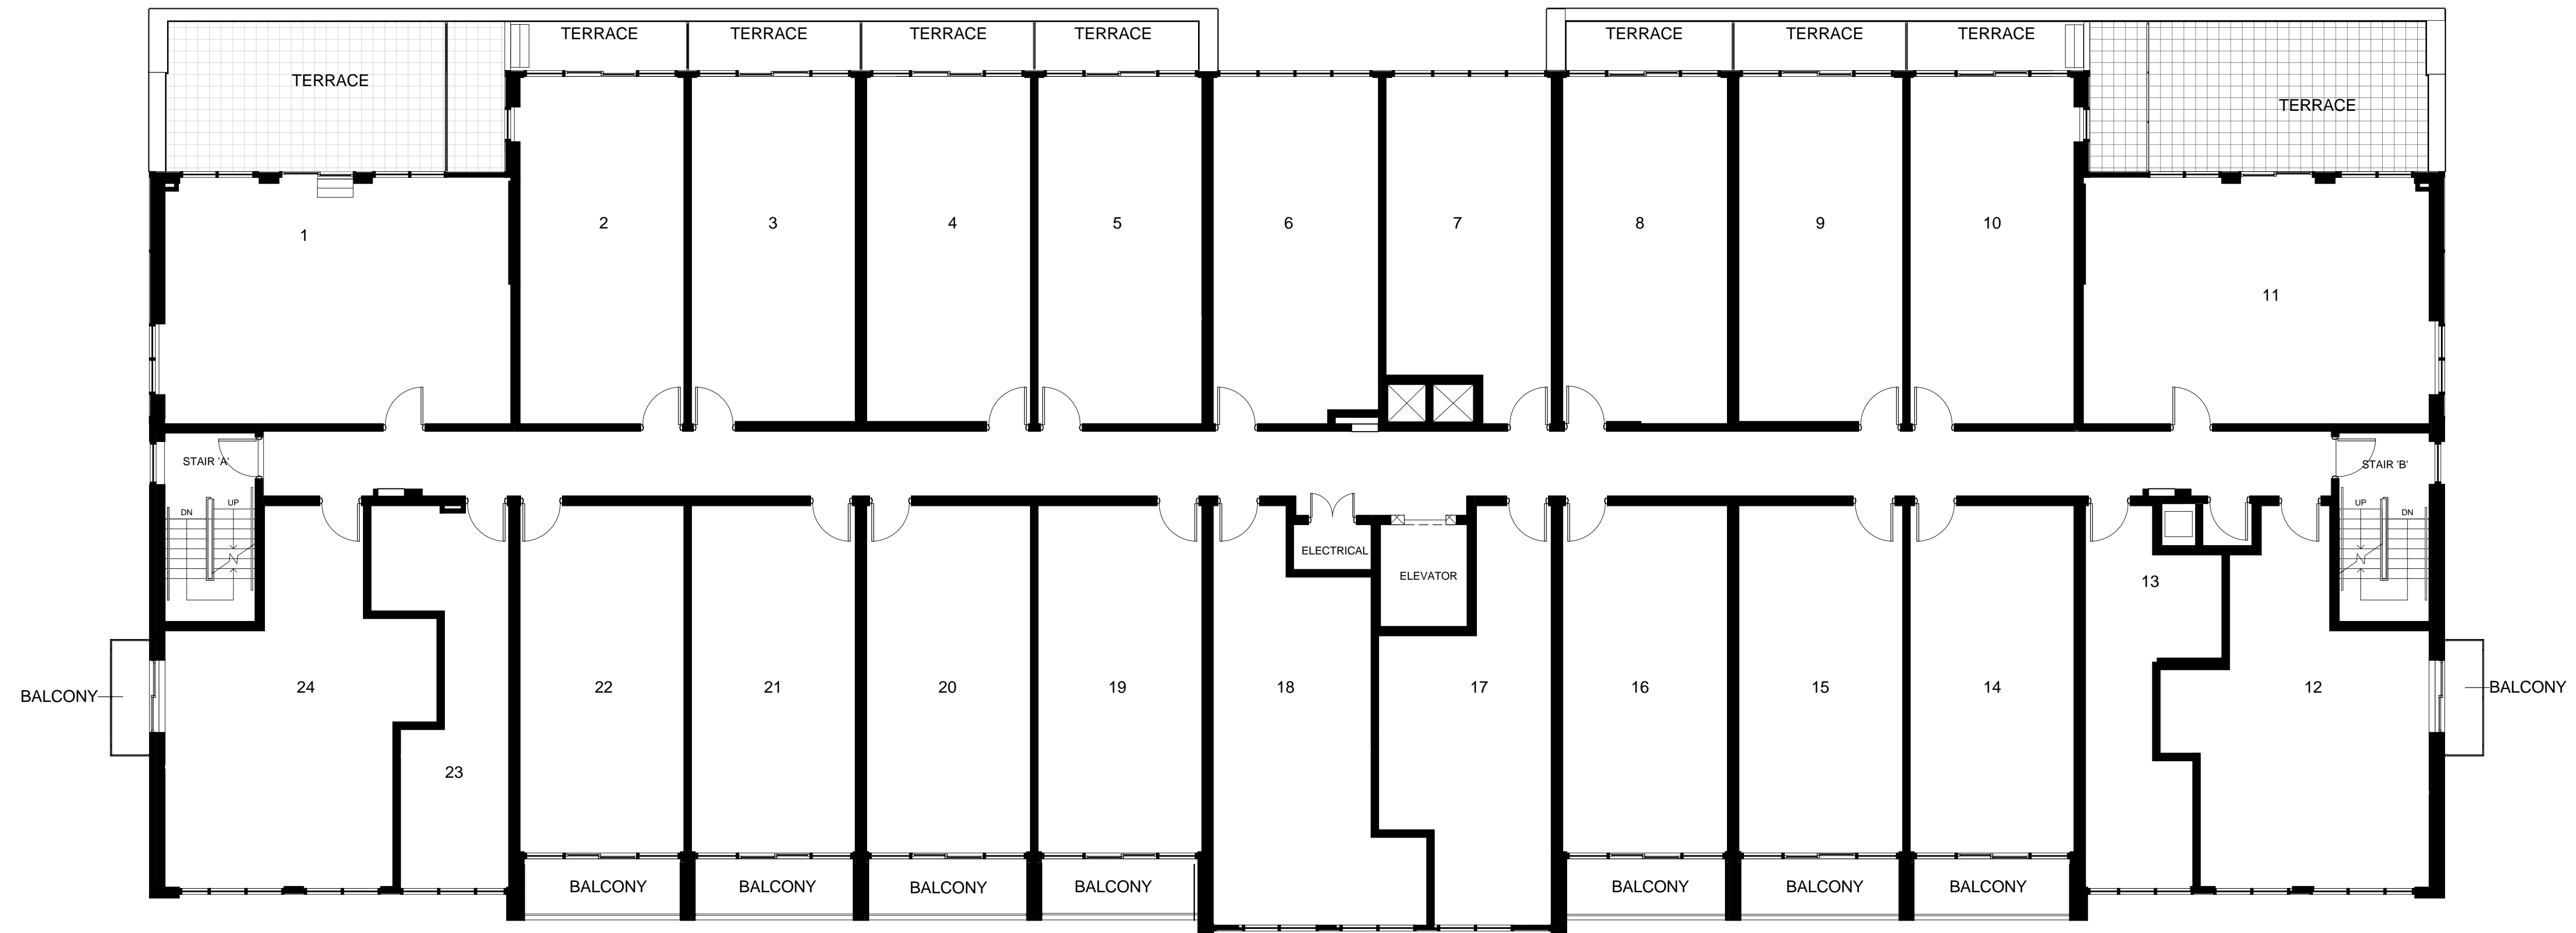

SCHEDULE A
257 HEMLOCK STREET, WATERLOO, ON.

GROUND FLOOR PLAN

SCHEDULE A
257 HEMLOCK STREET, WATERLOO, ON.

SCHEDULE A
257 HEMLOCK STREET, WATERLOO, ON.

SCHEDULE A
257 HEMLOCK STREET, WATERLOO, ON.

SCHEDULE A
257 HEMLOCK STREET, WATERLOO, ON.