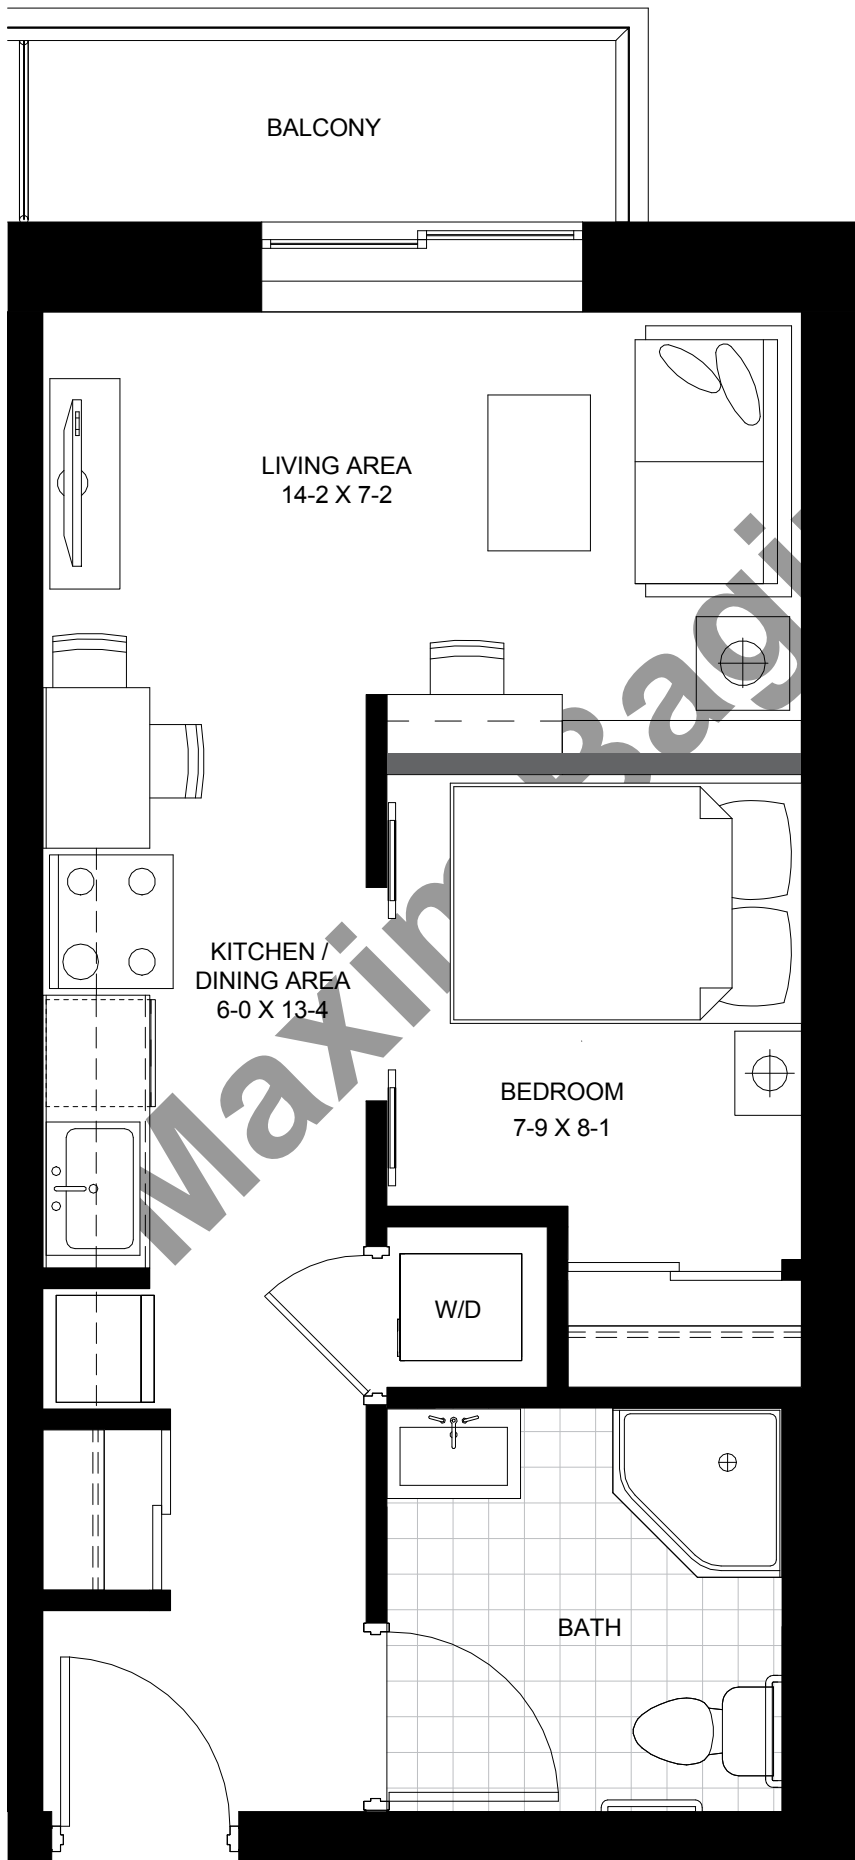

STUDIO 4 316 SF

SUITE LOCATION

STUDIO 5 355 SF

[SUITE AVAILABLE ON 4TH FLOOR WITH TERRACE]

SUITE LOCATION

STUDIO 6 332 SF

[SUITE AVAILABLE ON 4TH FLOOR WITH TERRACE]

SUITE LOCATION

1ST FLOOR

2ND-3RD FLOOR

4TH FLOOR

5TH-10TH FLOOR

SUITE 1B4 448 SF

SUITE LOCATION

SUITE 1B5 464 SF

SUITE LOCATION

SUITE 1B9 468 SF

SUITE LOCATION

SUITE 1B10 449 SF

SUITE LOCATION

SUITE 2B6 675 SF

[SUITE AVAILABLE ON 4TH FLOOR WITH TERRACE]

SUITE LOCATION

SUITE 2B12 600 SF

[SUITE AVAILABLE ON 4TH FLOOR WITH TERRACE]

SUITE LOCATION

1ST FLOOR

2ND-3RD FLOOR

4TH FLOOR

5TH-10TH FLOOR

SUITE 2B7 714 SF

[SUITE AVAILABLE ON 4TH FLOOR WITH TERRACE]