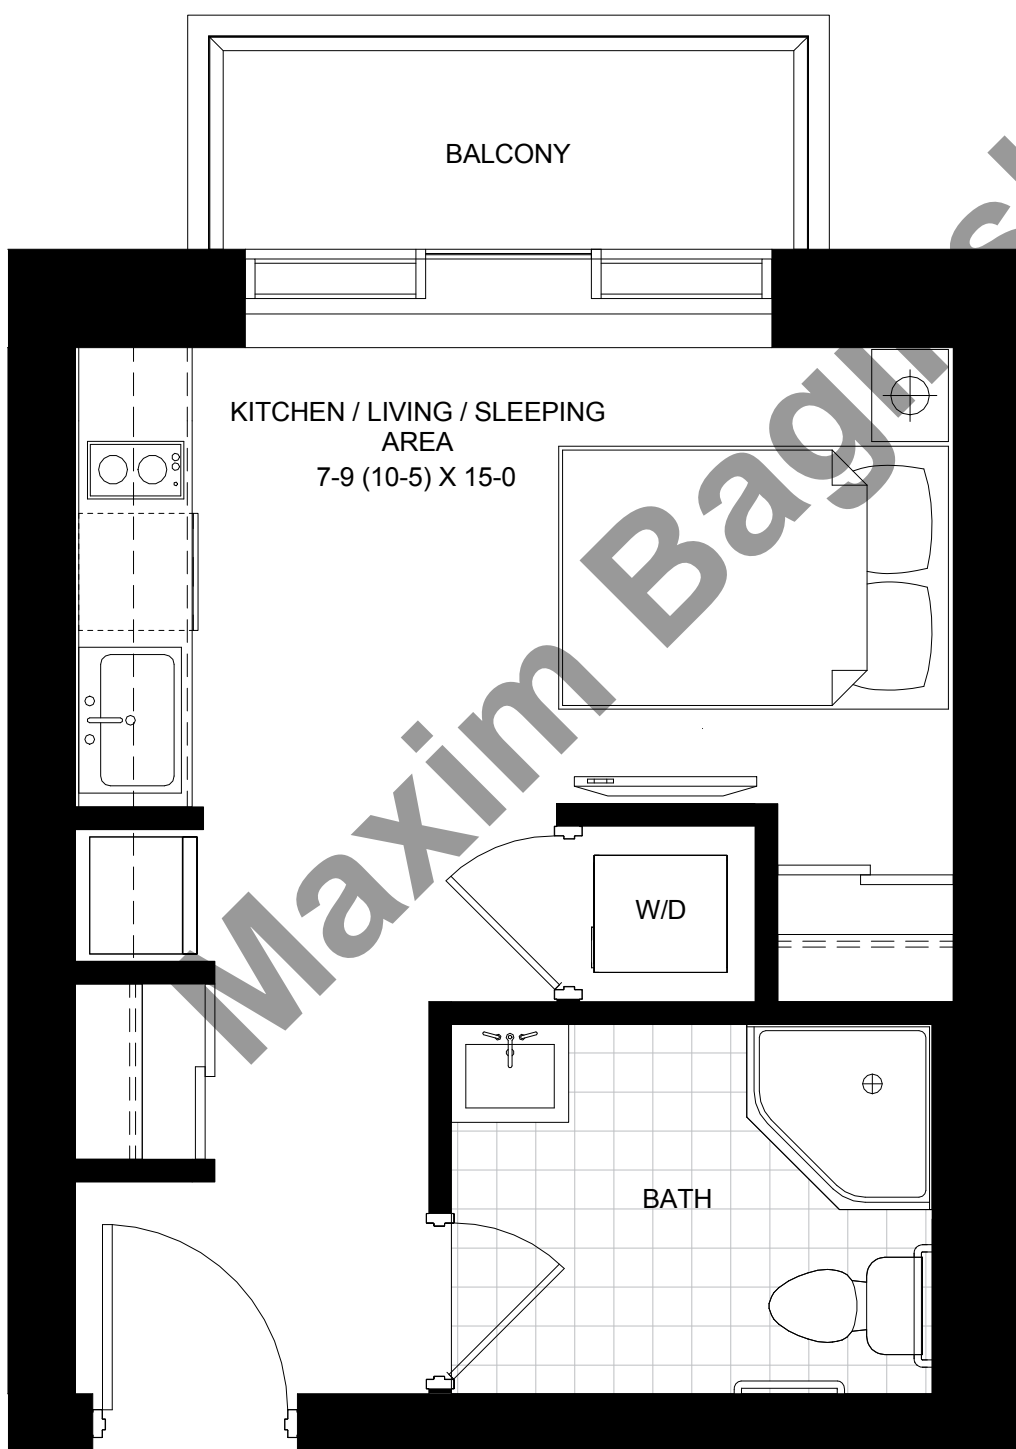

STUDIO 4 316 SF

SUITE LOCATION

STUDIO 5 355 SF

[SUITE AVAILABLE ON 4TH FLOOR WITH TERRACE]

SUITE LOCATION

STUDIO 6 332 SF

[SUITE AVAILABLE ON 4TH FLOOR WITH TERRACE]

SUITE LOCATION

1ST FLOOR

2ND-3RD FLOOR

4TH FLOOR

5TH-10TH FLOOR

SUITE 1B4 448 SF

SUITE LOCATION

SUITE 1B5 464 SF

SUITE LOCATION

SUITE 1B9 468 SF

SUITE LOCATION

SUITE 1B10 449 SF

SUITE LOCATION

SUITE 2B6 675 SF

[SUITE AVAILABLE ON 4TH FLOOR WITH TERRACE]

SUITE LOCATION

SUITE 2B12 600 SF

[SUITE AVAILABLE ON 4TH FLOOR WITH TERRACE]

SUITE LOCATION

1ST FLOOR

2ND-3RD FLOOR

4TH FLOOR

5TH-10TH FLOOR

SUITE 2B7 714 SF

[SUITE AVAILABLE ON 4TH FLOOR WITH TERRACE]