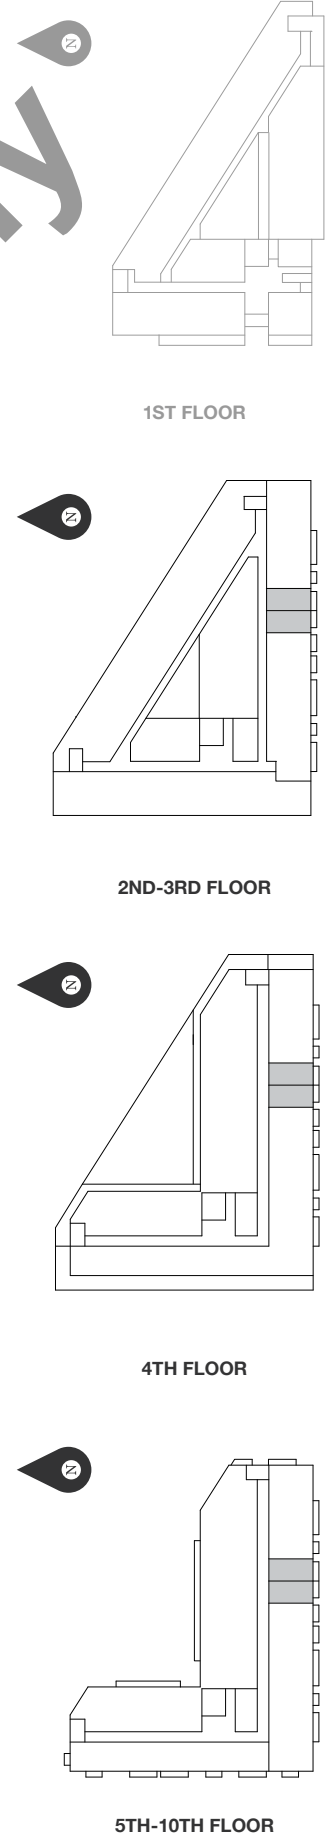

STUDIO 4 316 SF

SUITE LOCATION

STUDIO 5 355 SF

[SUITE AVAILABLE ON 4TH FLOOR WITH TERRACE]

SUITE LOCATION

STUDIO 6 332 SF

[SUITE AVAILABLE ON 4TH FLOOR WITH TERRACE]

SUITE LOCATION

1ST FLOOR

2ND-3RD FLOOR

4TH FLOOR

5TH-10TH FLOOR

SUITE 1B4 448 SF

SUITE LOCATION

SUITE 1B5 464 SF

SUITE LOCATION

SUITE 1B9 468 SF

SUITE LOCATION

SUITE 1B10 449 SF

SUITE LOCATION

SUITE 2B6 675 SF

[SUITE AVAILABLE ON 4TH FLOOR WITH TERRACE]

SUITE LOCATION

SUITE 2B12 600 SF

[SUITE AVAILABLE ON 4TH FLOOR WITH TERRACE]

SUITE LOCATION

1ST FLOOR

2ND-3RD FLOOR

4TH FLOOR

5TH-10TH FLOOR

SUITE 2B7 714 SF

[SUITE AVAILABLE ON 4TH FLOOR WITH TERRACE]