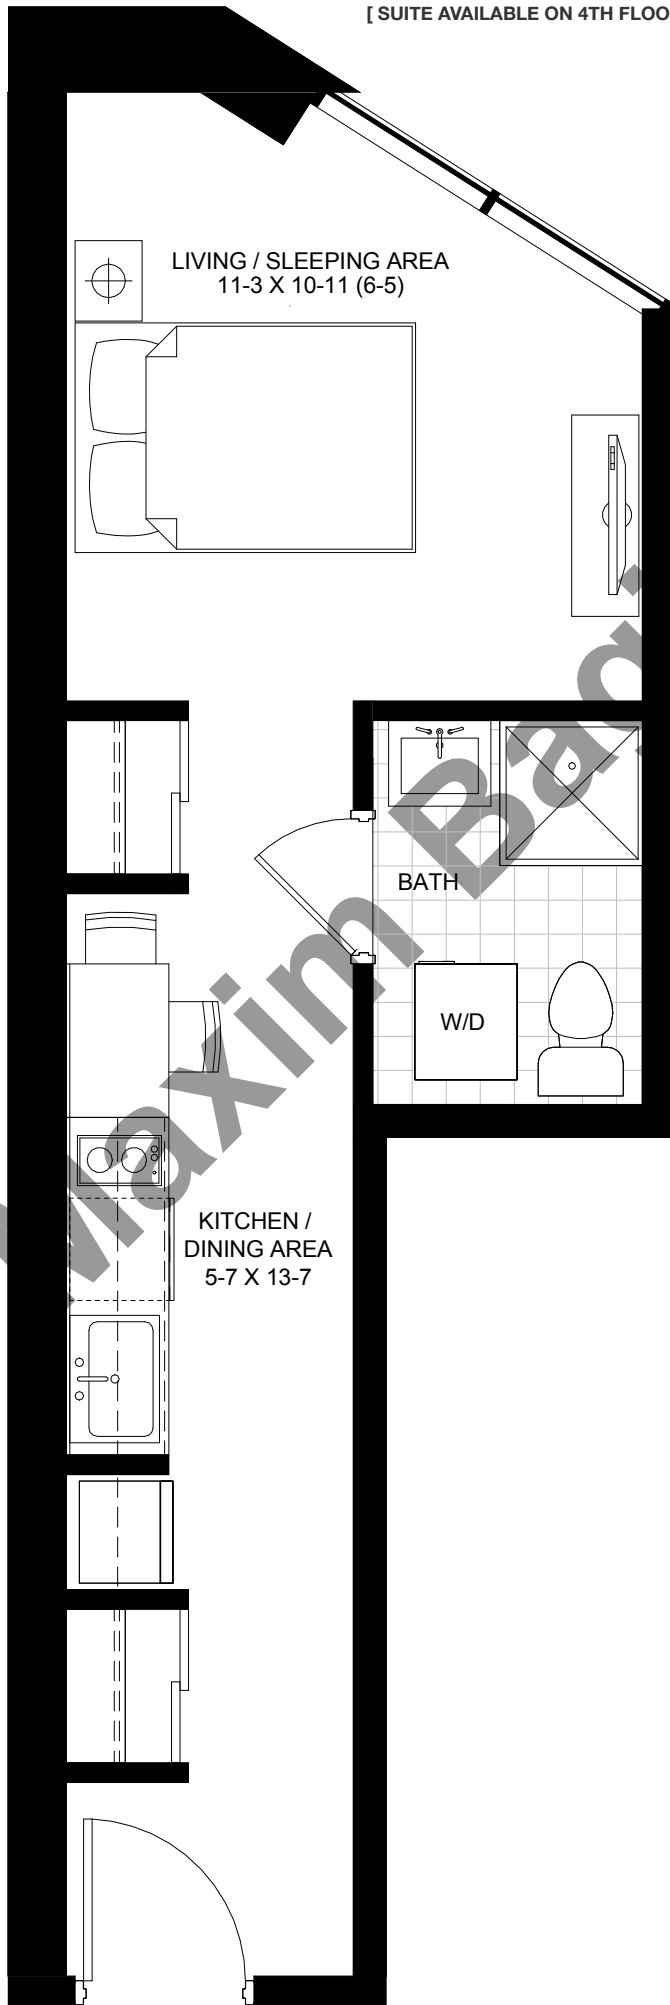

STUDIO 4 316 SF

SUITE LOCATION

STUDIO 5 355 SF

[SUITE AVAILABLE ON 4TH FLOOR WITH TERRACE]

SUITE LOCATION

STUDIO 6 332 SF

[SUITE AVAILABLE ON 4TH FLOOR WITH TERRACE]

SUITE LOCATION

1ST FLOOR

2ND-3RD FLOOR

4TH FLOOR

5TH-10TH FLOOR

SUITE 1B4 448 SF

SUITE LOCATION

SUITE 1B5 464 SF

SUITE LOCATION

SUITE 1B9 468 SF

SUITE LOCATION

SUITE 1B10 449 SF

SUITE LOCATION

SUITE 2B6 675 SF

[SUITE AVAILABLE ON 4TH FLOOR WITH TERRACE]

SUITE LOCATION

SUITE 2B12 600 SF

[SUITE AVAILABLE ON 4TH FLOOR WITH TERRACE]

SUITE LOCATION

1ST FLOOR

2ND-3RD FLOOR

4TH FLOOR

5TH-10TH FLOOR

SUITE 2B7 714 SF

[SUITE AVAILABLE ON 4TH FLOOR WITH TERRACE]