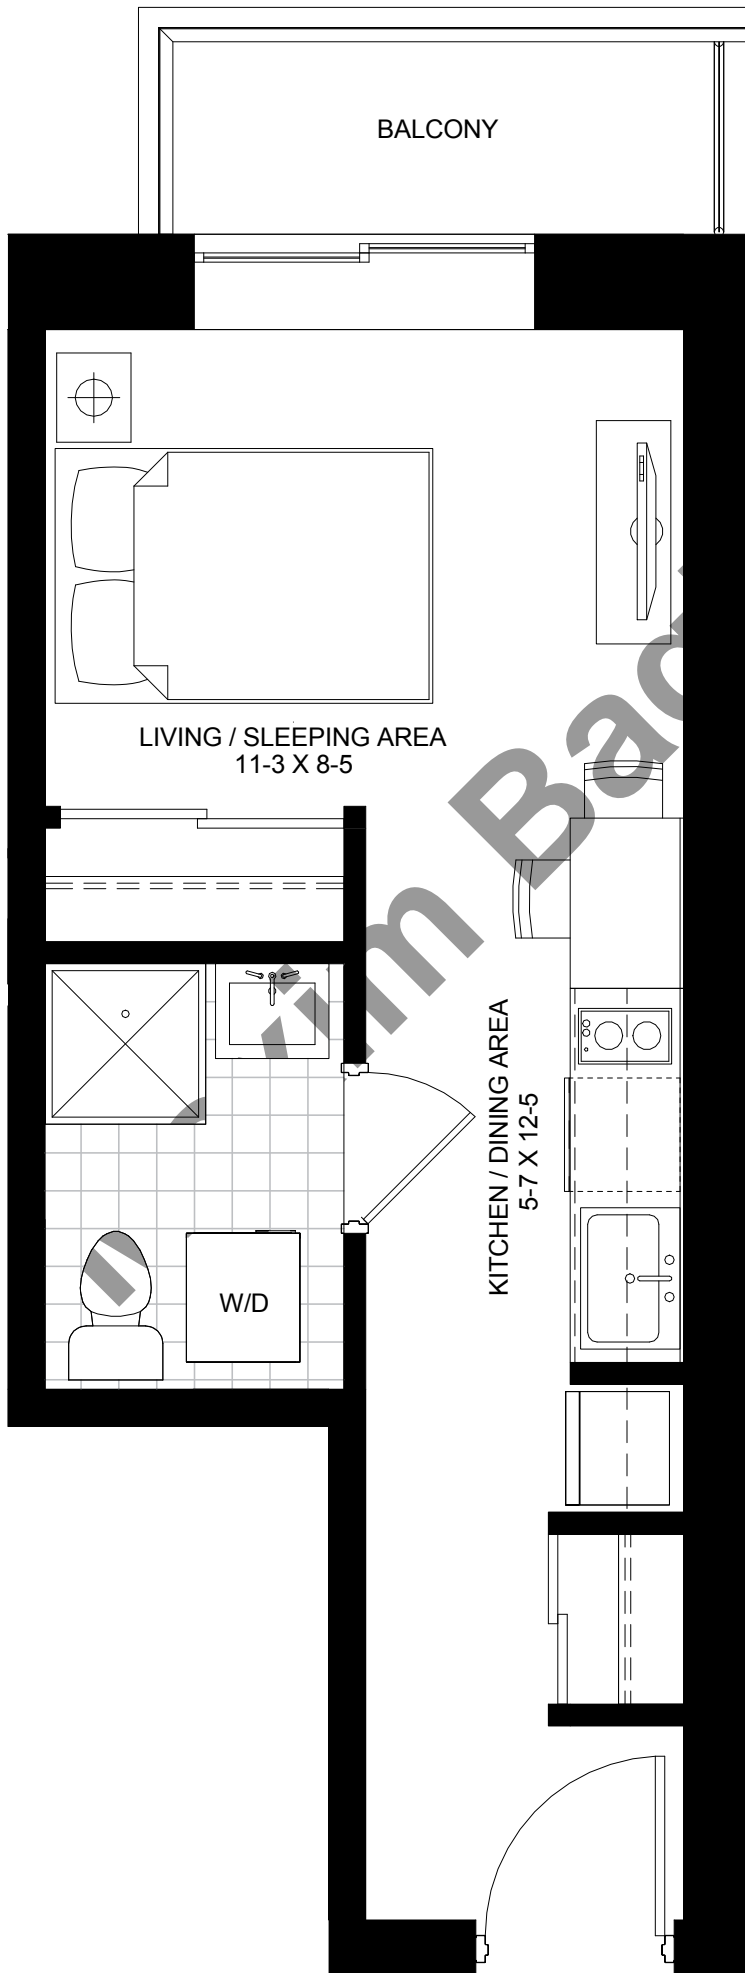

STUDIO 4 316 SF

SUITE LOCATION

STUDIO 5 355 SF

[SUITE AVAILABLE ON 4TH FLOOR WITH TERRACE]

SUITE LOCATION

STUDIO 6 332 SF

[SUITE AVAILABLE ON 4TH FLOOR WITH TERRACE]

SUITE LOCATION

1ST FLOOR

2ND-3RD FLOOR

4TH FLOOR

5TH-10TH FLOOR

SUITE 1B4 448 SF

SUITE LOCATION

SUITE 1B5 464 SF

SUITE LOCATION

SUITE 1B9 468 SF

SUITE LOCATION

SUITE 1B10 449 SF

SUITE LOCATION

SUITE 2B6 675 SF

[SUITE AVAILABLE ON 4TH FLOOR WITH TERRACE]

SUITE LOCATION

SUITE 2B12 600 SF

[SUITE AVAILABLE ON 4TH FLOOR WITH TERRACE]

SUITE LOCATION

1ST FLOOR

2ND-3RD FLOOR

4TH FLOOR

5TH-10TH FLOOR

SUITE 2B7 714 SF

[SUITE AVAILABLE ON 4TH FLOOR WITH TERRACE]