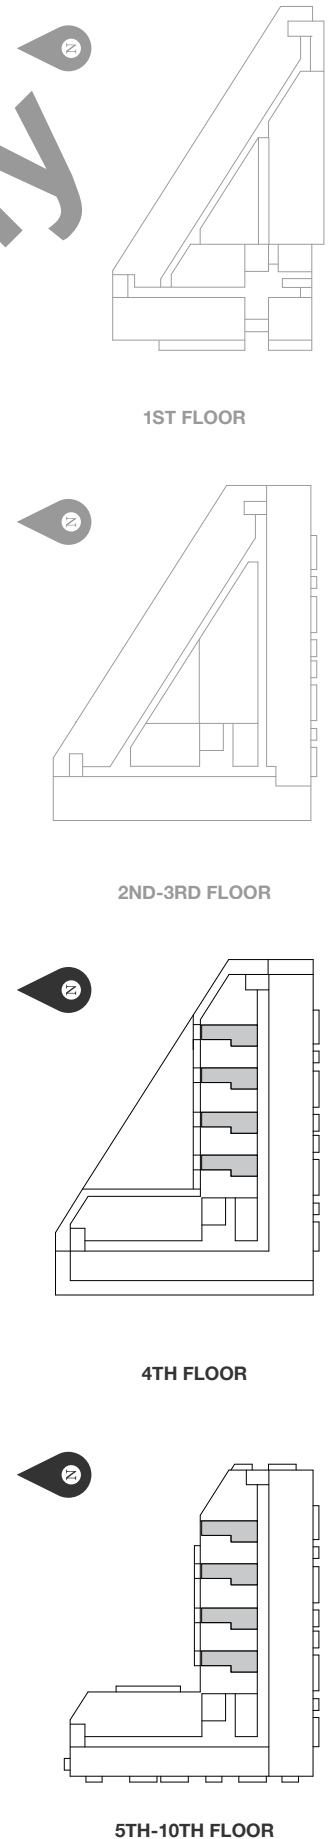

STUDIO 4 316 SF

SUITE LOCATION

STUDIO 5 355 SF

[SUITE AVAILABLE ON 4TH FLOOR WITH TERRACE]

SUITE LOCATION

STUDIO 6 332 SF

[SUITE AVAILABLE ON 4TH FLOOR WITH TERRACE]

SUITE LOCATION

1ST FLOOR

2ND-3RD FLOOR

4TH FLOOR

5TH-10TH FLOOR

SUITE 1B4 448 SF

SUITE LOCATION

SUITE 1B5 464 SF

SUITE LOCATION

SUITE 1B9 468 SF

SUITE LOCATION

SUITE 1B10 449 SF

SUITE LOCATION

SUITE 2B6 675 SF

[SUITE AVAILABLE ON 4TH FLOOR WITH TERRACE]

SUITE LOCATION

SUITE 2B12 600 SF

[SUITE AVAILABLE ON 4TH FLOOR WITH TERRACE]

SUITE LOCATION

1ST FLOOR

2ND-3RD FLOOR

4TH FLOOR

5TH-10TH FLOOR

SUITE 2B7 714 SF

[SUITE AVAILABLE ON 4TH FLOOR WITH TERRACE]