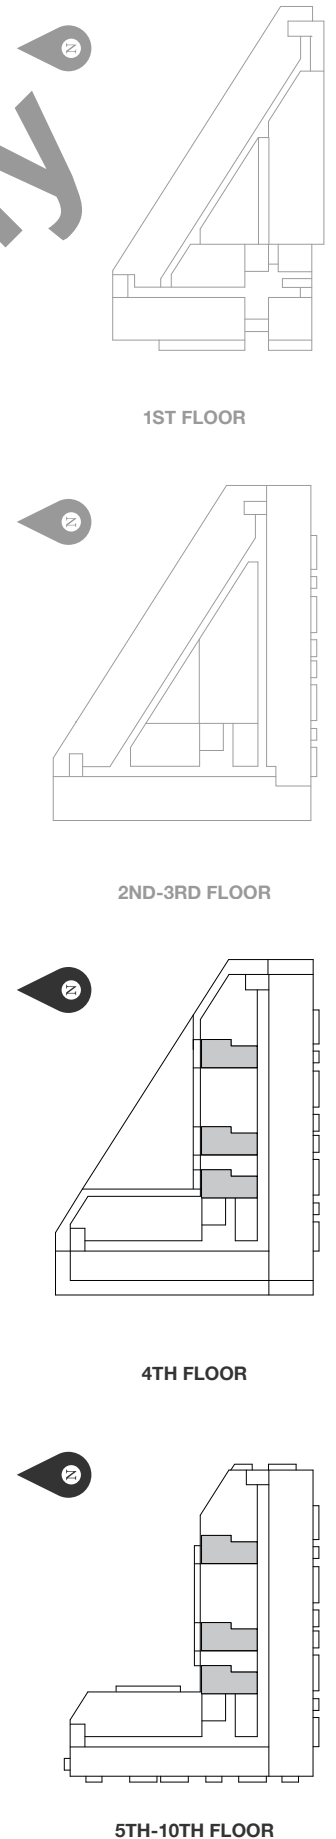

STUDIO 4 316 SF

SUITE LOCATION

STUDIO 5 355 SF

[SUITE AVAILABLE ON 4TH FLOOR WITH TERRACE]

SUITE LOCATION

STUDIO 6 332 SF

[SUITE AVAILABLE ON 4TH FLOOR WITH TERRACE]

SUITE LOCATION

1ST FLOOR

2ND-3RD FLOOR

4TH FLOOR

5TH-10TH FLOOR

SUITE 1B4 448 SF

SUITE LOCATION

SUITE 1B5 464 SF

SUITE LOCATION

SUITE 1B9 468 SF

SUITE LOCATION

SUITE 1B10 449 SF

SUITE LOCATION

SUITE 2B6 675 SF

[SUITE AVAILABLE ON 4TH FLOOR WITH TERRACE]

SUITE LOCATION

SUITE 2B12 600 SF

[SUITE AVAILABLE ON 4TH FLOOR WITH TERRACE]

SUITE LOCATION

1ST FLOOR

2ND-3RD FLOOR

4TH FLOOR

5TH-10TH FLOOR

SUITE 2B7 714 SF

[SUITE AVAILABLE ON 4TH FLOOR WITH TERRACE]