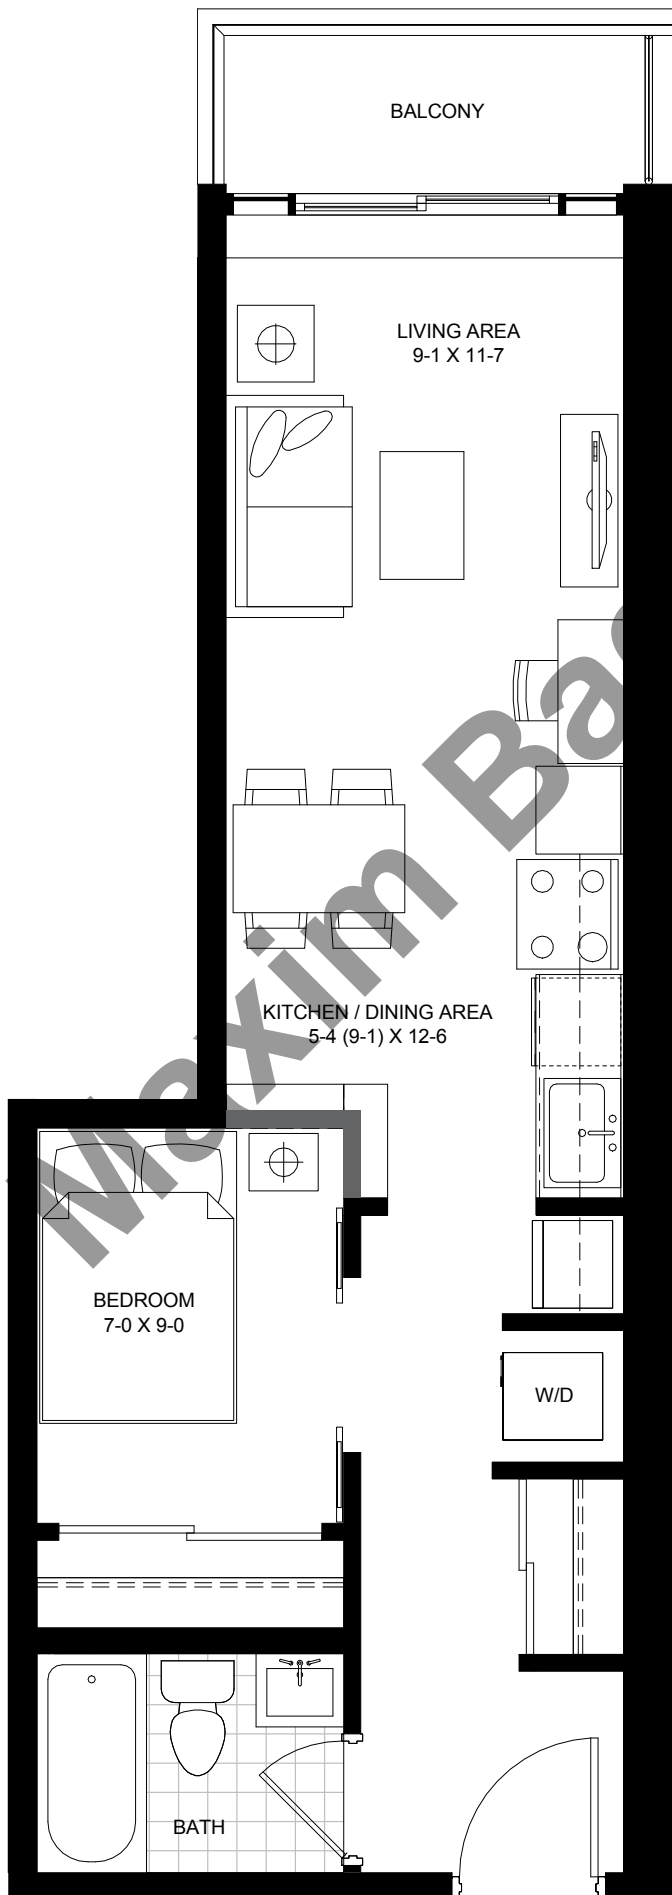

STUDIO 4 316 SF

SUITE LOCATION

STUDIO 5 355 SF

[SUITE AVAILABLE ON 4TH FLOOR WITH TERRACE]

SUITE LOCATION

STUDIO 6 332 SF

[SUITE AVAILABLE ON 4TH FLOOR WITH TERRACE]

SUITE LOCATION

1ST FLOOR

2ND-3RD FLOOR

4TH FLOOR

5TH-10TH FLOOR

SUITE 1B4 448 SF

SUITE LOCATION

SUITE 1B5 464 SF

SUITE LOCATION

SUITE 1B9 468 SF

SUITE LOCATION

SUITE 1B10 449 SF

SUITE LOCATION

SUITE 2B6 675 SF

[SUITE AVAILABLE ON 4TH FLOOR WITH TERRACE]

SUITE LOCATION

SUITE 2B12 600 SF

[SUITE AVAILABLE ON 4TH FLOOR WITH TERRACE]

SUITE LOCATION

1ST FLOOR

2ND-3RD FLOOR

4TH FLOOR

5TH-10TH FLOOR

SUITE 2B7 714 SF

[SUITE AVAILABLE ON 4TH FLOOR WITH TERRACE]