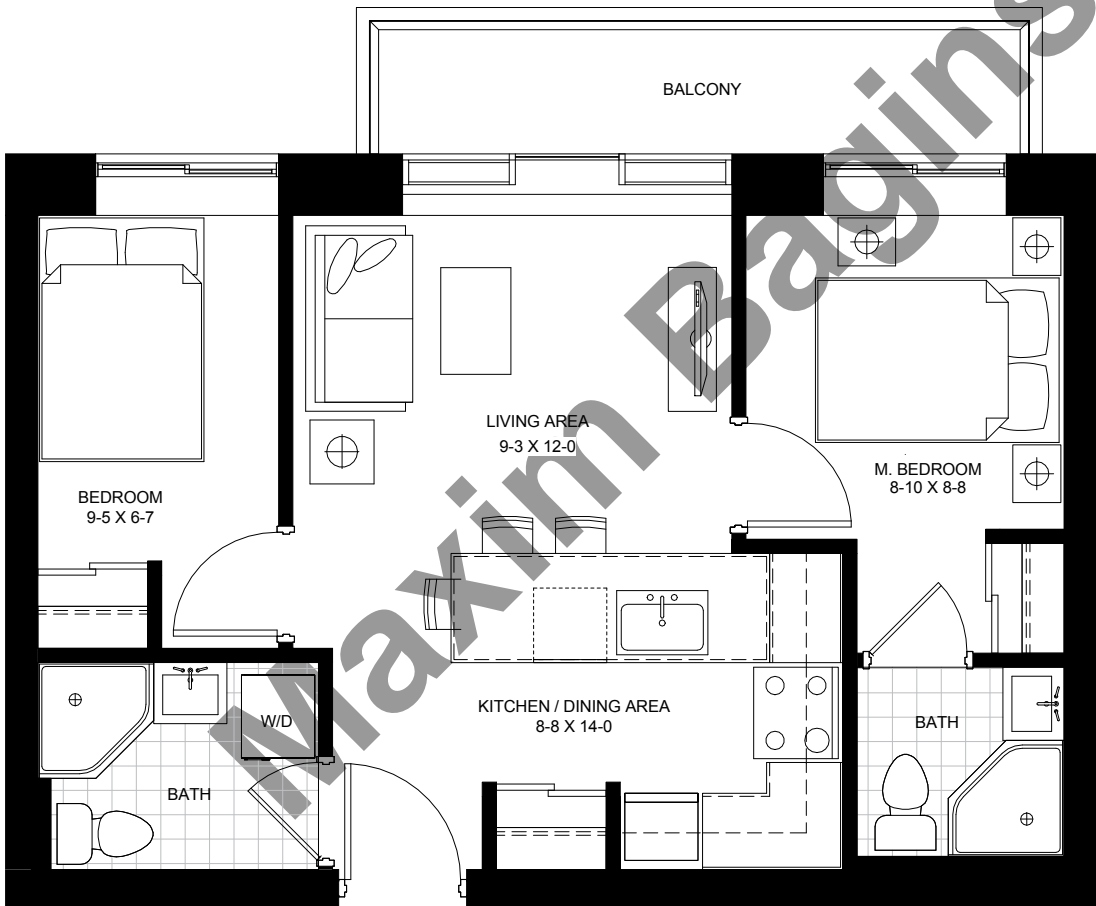

1ST FLOOR

2ND-3RD FLOOR

4TH FLOOR

5TH-10TH FLOOR

SUITE 1B4 448 SF

SUITE LOCATION

SUITE 1B5 464 SF

SUITE LOCATION

SUITE 1B9 468 SF

SUITE LOCATION

SUITE 1B10 449 SF

SUITE LOCATION

SUITE 2B6 675 SF

[SUITE AVAILABLE ON 4TH FLOOR WITH TERRACE]

SUITE LOCATION

SUITE 2B12 600 SF

[SUITE AVAILABLE ON 4TH FLOOR WITH TERRACE]

SUITE LOCATION

1ST FLOOR

2ND-3RD FLOOR

4TH FLOOR

5TH-10TH FLOOR

SUITE 2B7 714 SF

[SUITE AVAILABLE ON 4TH FLOOR WITH TERRACE]

SUITE LOCATION

SUITE 2B11 643 SF

[SUITE AVAILABLE ON 4TH FLOOR WITH TERRACE]

SUITE LOCATION

1ST FLOOR

2ND-3RD FLOOR

4TH FLOOR

5TH-10TH FLOOR