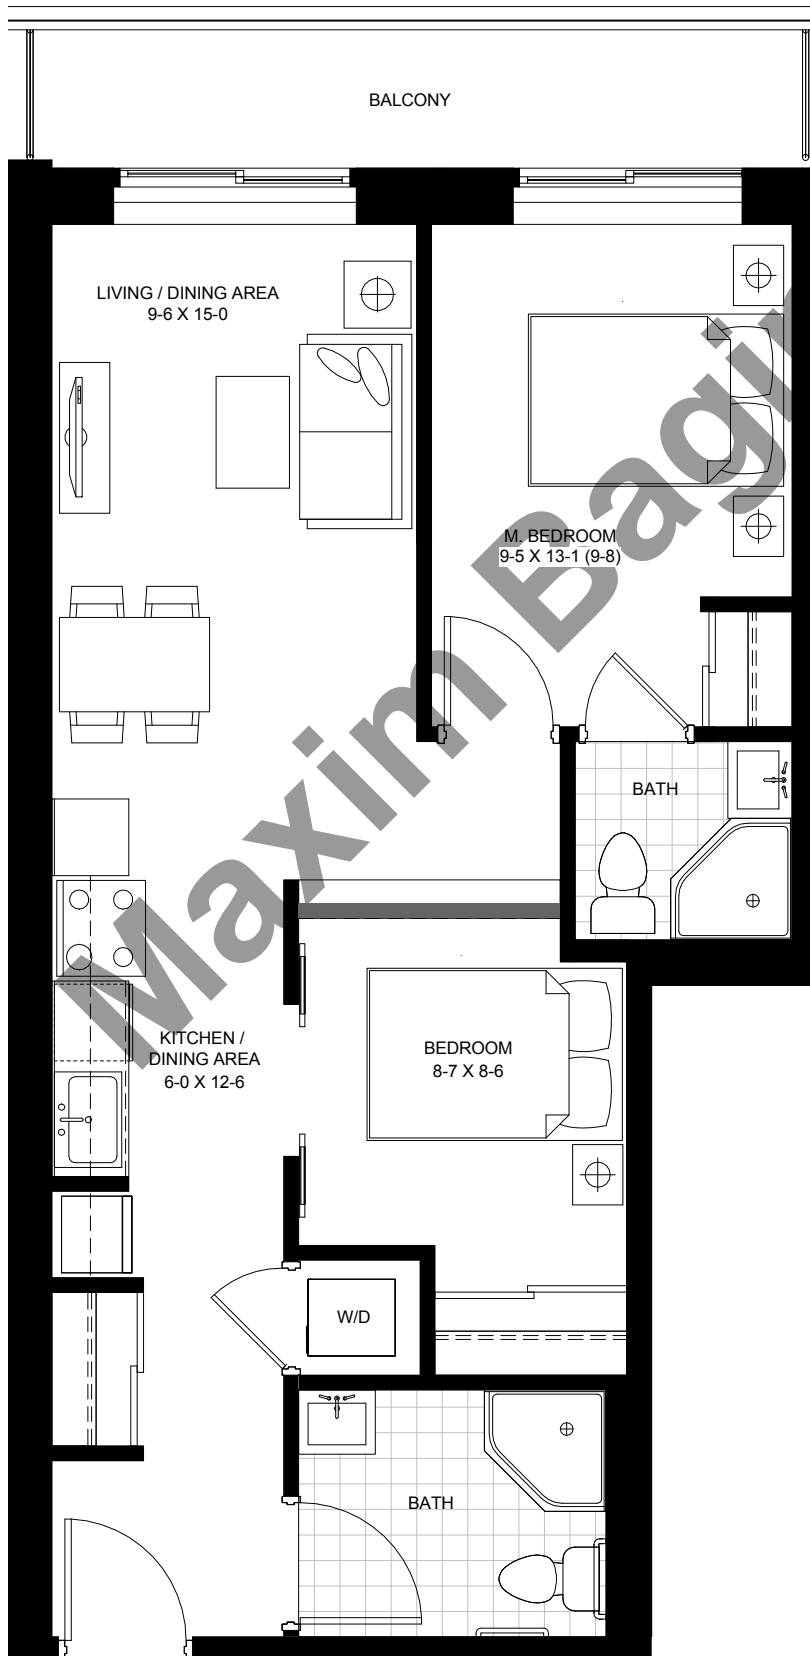

1ST FLOOR

2ND-3RD FLOOR

4TH FLOOR

5TH-10TH FLOOR

SUITE 1B4 448 SF

SUITE LOCATION

SUITE 1B5 464 SF

SUITE LOCATION

SUITE 1B9 468 SF

SUITE LOCATION

SUITE 1B10 449 SF

SUITE LOCATION

SUITE 2B6 675 SF

[SUITE AVAILABLE ON 4TH FLOOR WITH TERRACE]

SUITE LOCATION

SUITE 2B12 600 SF

[SUITE AVAILABLE ON 4TH FLOOR WITH TERRACE]

SUITE LOCATION

1ST FLOOR

2ND-3RD FLOOR

4TH FLOOR

5TH-10TH FLOOR

SUITE 2B7 714 SF

[SUITE AVAILABLE ON 4TH FLOOR WITH TERRACE]

SUITE LOCATION

SUITE 2B11 643 SF

[SUITE AVAILABLE ON 4TH FLOOR WITH TERRACE]

SUITE LOCATION

1ST FLOOR

2ND-3RD FLOOR

4TH FLOOR

5TH-10TH FLOOR