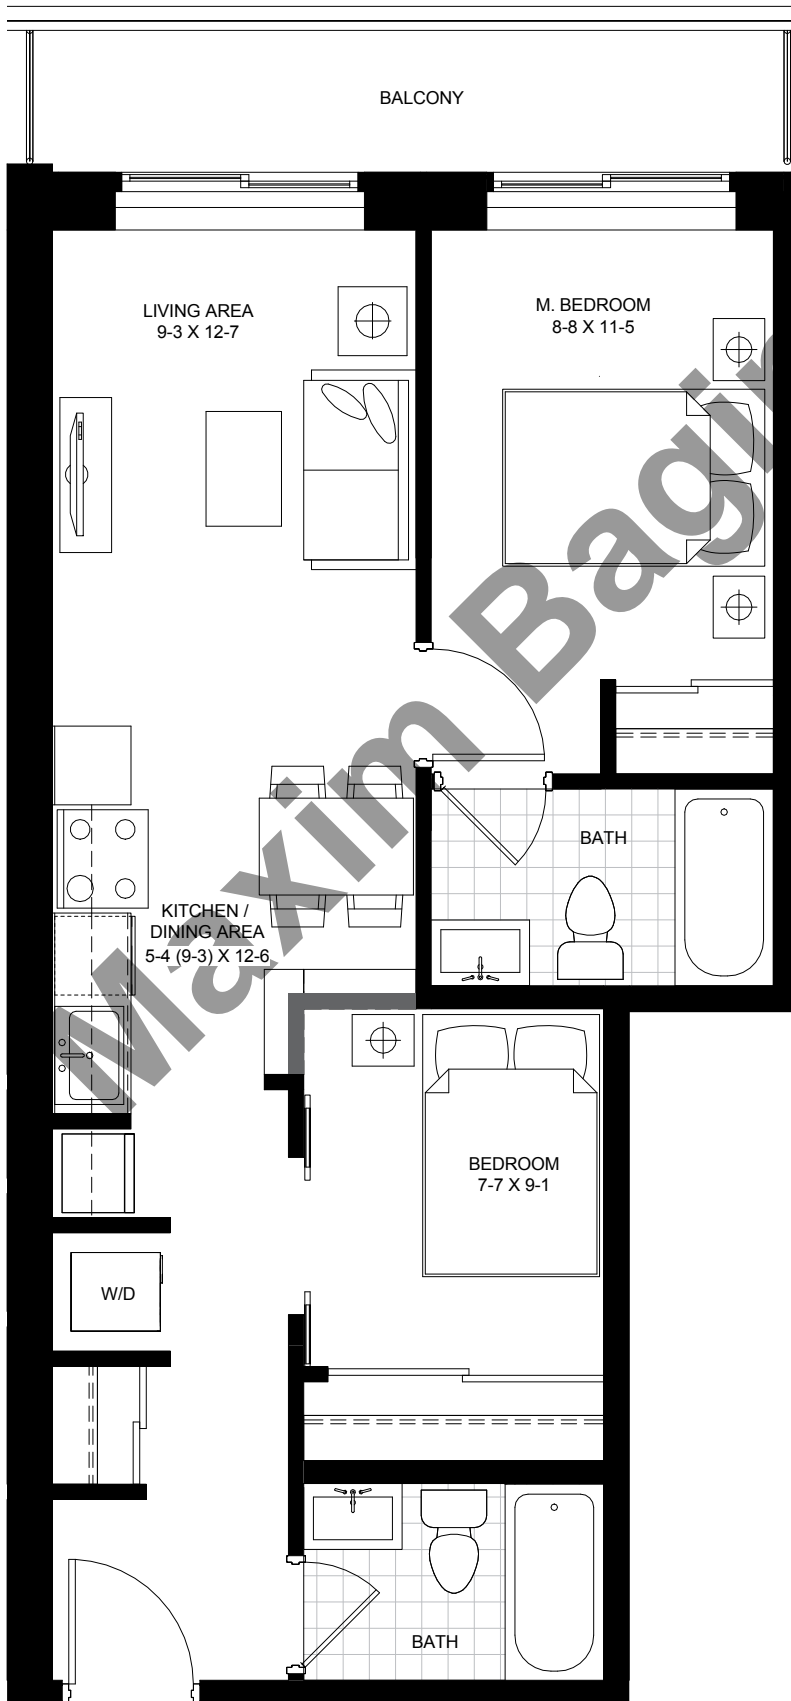

STUDIO 4 316 SF

SUITE LOCATION

STUDIO 5 355 SF

[SUITE AVAILABLE ON 4TH FLOOR WITH TERRACE]

SUITE LOCATION

STUDIO 6 332 SF

[SUITE AVAILABLE ON 4TH FLOOR WITH TERRACE]

SUITE LOCATION

1ST FLOOR

2ND-3RD FLOOR

4TH FLOOR

5TH-10TH FLOOR

SUITE 1B4 448 SF

SUITE LOCATION

SUITE 1B5 464 SF

SUITE LOCATION

SUITE 1B9 468 SF

SUITE LOCATION

SUITE 1B10 449 SF

SUITE LOCATION

SUITE 2B6 675 SF

[SUITE AVAILABLE ON 4TH FLOOR WITH TERRACE]

SUITE LOCATION

SUITE 2B12 600 SF

[SUITE AVAILABLE ON 4TH FLOOR WITH TERRACE]

SUITE LOCATION

1ST FLOOR

2ND-3RD FLOOR

4TH FLOOR

5TH-10TH FLOOR

SUITE 2B7 714 SF

[SUITE AVAILABLE ON 4TH FLOOR WITH TERRACE]