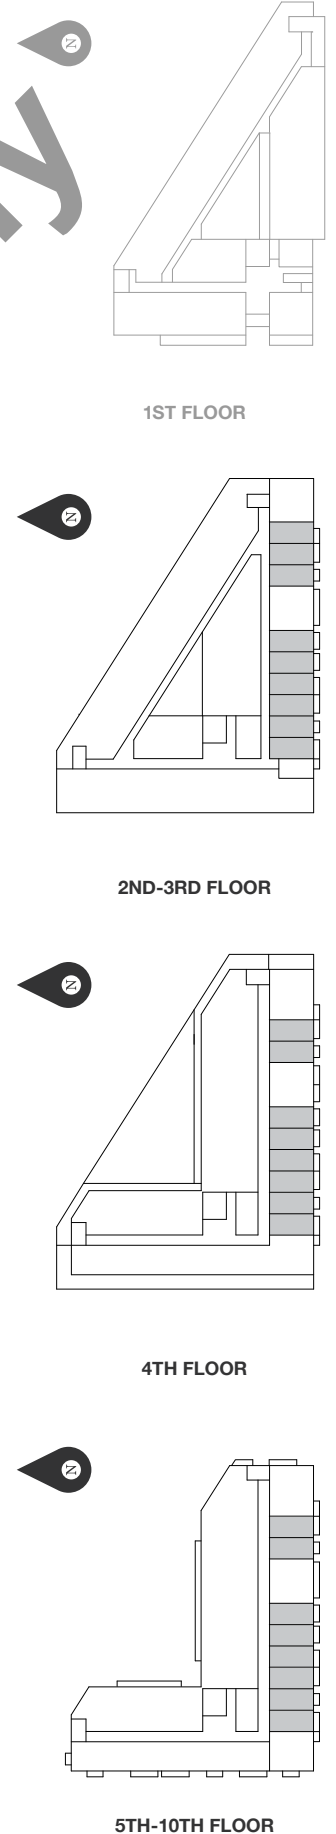

STUDIO 4 316 SF

SUITE LOCATION

STUDIO 5 355 SF

[SUITE AVAILABLE ON 4TH FLOOR WITH TERRACE]

SUITE LOCATION

STUDIO 6 332 SF

[SUITE AVAILABLE ON 4TH FLOOR WITH TERRACE]

SUITE LOCATION

1ST FLOOR

2ND-3RD FLOOR

4TH FLOOR

5TH-10TH FLOOR

SUITE 1B4 448 SF

SUITE LOCATION

SUITE 1B5 464 SF

SUITE LOCATION

SUITE 1B9 468 SF

SUITE LOCATION

SUITE 1B10 449 SF

SUITE LOCATION

SUITE 2B6 675 SF

[SUITE AVAILABLE ON 4TH FLOOR WITH TERRACE]

SUITE LOCATION

SUITE 2B12 600 SF

[SUITE AVAILABLE ON 4TH FLOOR WITH TERRACE]

SUITE LOCATION

1ST FLOOR

2ND-3RD FLOOR

4TH FLOOR

5TH-10TH FLOOR

SUITE 2B7 714 SF

[SUITE AVAILABLE ON 4TH FLOOR WITH TERRACE]