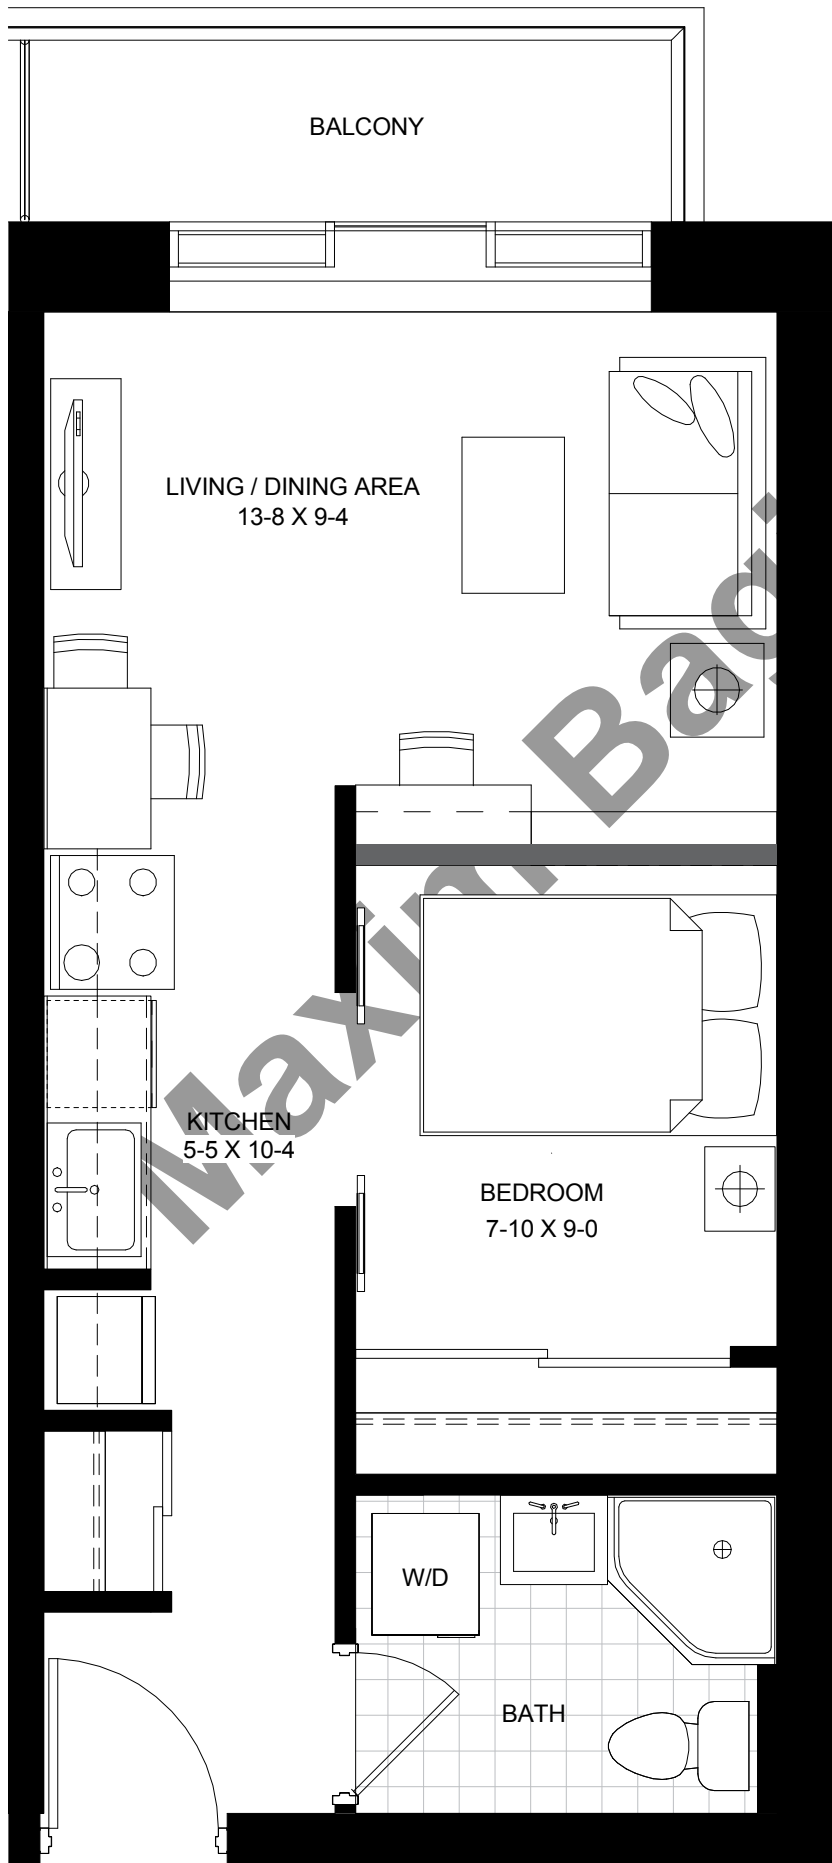

STUDIO 4 316 SF

SUITE LOCATION

STUDIO 5 355 SF

[SUITE AVAILABLE ON 4TH FLOOR WITH TERRACE]

SUITE LOCATION

STUDIO 6 332 SF

[SUITE AVAILABLE ON 4TH FLOOR WITH TERRACE]

SUITE LOCATION

1ST FLOOR

2ND-3RD FLOOR

4TH FLOOR

5TH-10TH FLOOR

SUITE 1B4 448 SF

SUITE LOCATION

SUITE 1B5 464 SF

SUITE LOCATION

SUITE 1B9 468 SF

SUITE LOCATION

SUITE 1B10 449 SF

SUITE LOCATION

SUITE 2B6 675 SF

[SUITE AVAILABLE ON 4TH FLOOR WITH TERRACE]

SUITE LOCATION

SUITE 2B12 600 SF

[SUITE AVAILABLE ON 4TH FLOOR WITH TERRACE]

SUITE LOCATION

1ST FLOOR

2ND-3RD FLOOR

4TH FLOOR

5TH-10TH FLOOR

SUITE 2B7 714 SF

[SUITE AVAILABLE ON 4TH FLOOR WITH TERRACE]