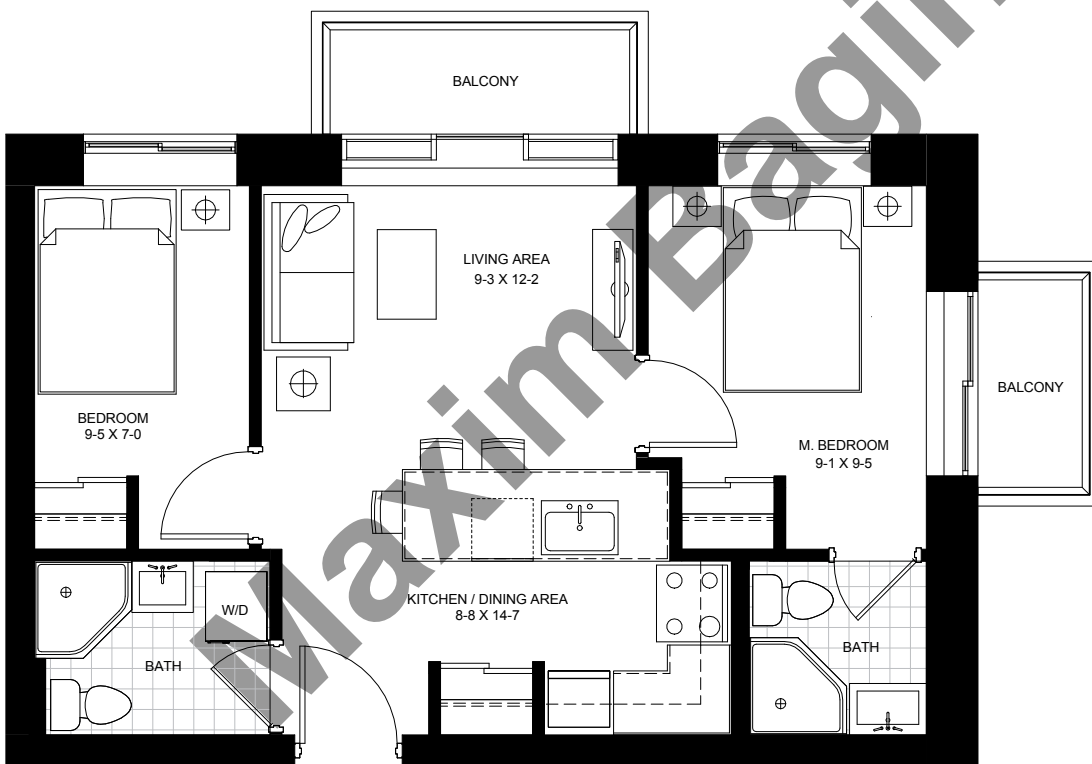

1ST FLOOR

2ND-3RD FLOOR

4TH FLOOR

5TH-10TH FLOOR

SUITE 1B4 448 SF

SUITE LOCATION

SUITE 1B5 464 SF

SUITE LOCATION

SUITE 1B9 468 SF

SUITE LOCATION

SUITE 1B10 449 SF

SUITE LOCATION

SUITE 2B6 675 SF

[SUITE AVAILABLE ON 4TH FLOOR WITH TERRACE]

SUITE LOCATION

SUITE 2B12 600 SF

[SUITE AVAILABLE ON 4TH FLOOR WITH TERRACE]

SUITE LOCATION

1ST FLOOR

2ND-3RD FLOOR

4TH FLOOR

5TH-10TH FLOOR

SUITE 2B7 714 SF

[SUITE AVAILABLE ON 4TH FLOOR WITH TERRACE]

SUITE LOCATION

SUITE 2B11 643 SF

[SUITE AVAILABLE ON 4TH FLOOR WITH TERRACE]

SUITE LOCATION

1ST FLOOR

2ND-3RD FLOOR

4TH FLOOR

5TH-10TH FLOOR