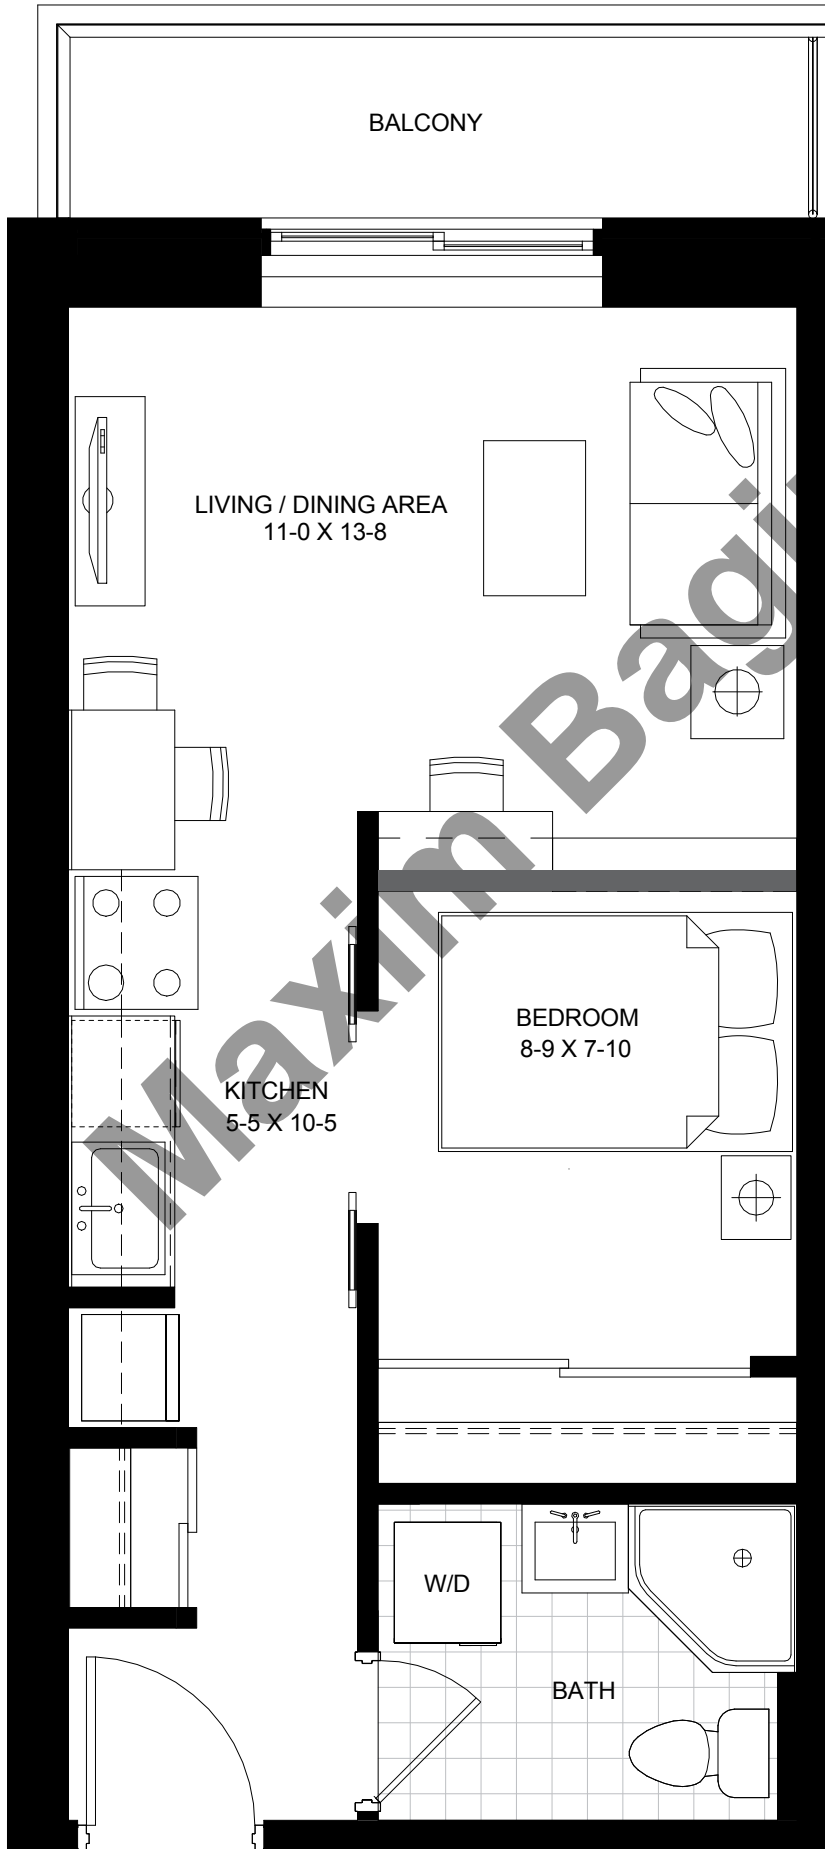

STUDIO 4 316 SF

SUITE LOCATION

STUDIO 5 355 SF

[SUITE AVAILABLE ON 4TH FLOOR WITH TERRACE]

SUITE LOCATION

STUDIO 6 332 SF

[SUITE AVAILABLE ON 4TH FLOOR WITH TERRACE]

SUITE LOCATION

1ST FLOOR

2ND-3RD FLOOR

4TH FLOOR

5TH-10TH FLOOR

SUITE 1B4 448 SF

SUITE LOCATION

SUITE 1B5 464 SF

SUITE LOCATION

SUITE 1B9 468 SF

SUITE LOCATION

SUITE 1B10 449 SF

SUITE LOCATION

SUITE 2B6 675 SF

[SUITE AVAILABLE ON 4TH FLOOR WITH TERRACE]

SUITE LOCATION

SUITE 2B12 600 SF

[SUITE AVAILABLE ON 4TH FLOOR WITH TERRACE]

SUITE LOCATION

1ST FLOOR

2ND-3RD FLOOR

4TH FLOOR

5TH-10TH FLOOR

SUITE 2B7 714 SF

[SUITE AVAILABLE ON 4TH FLOOR WITH TERRACE]