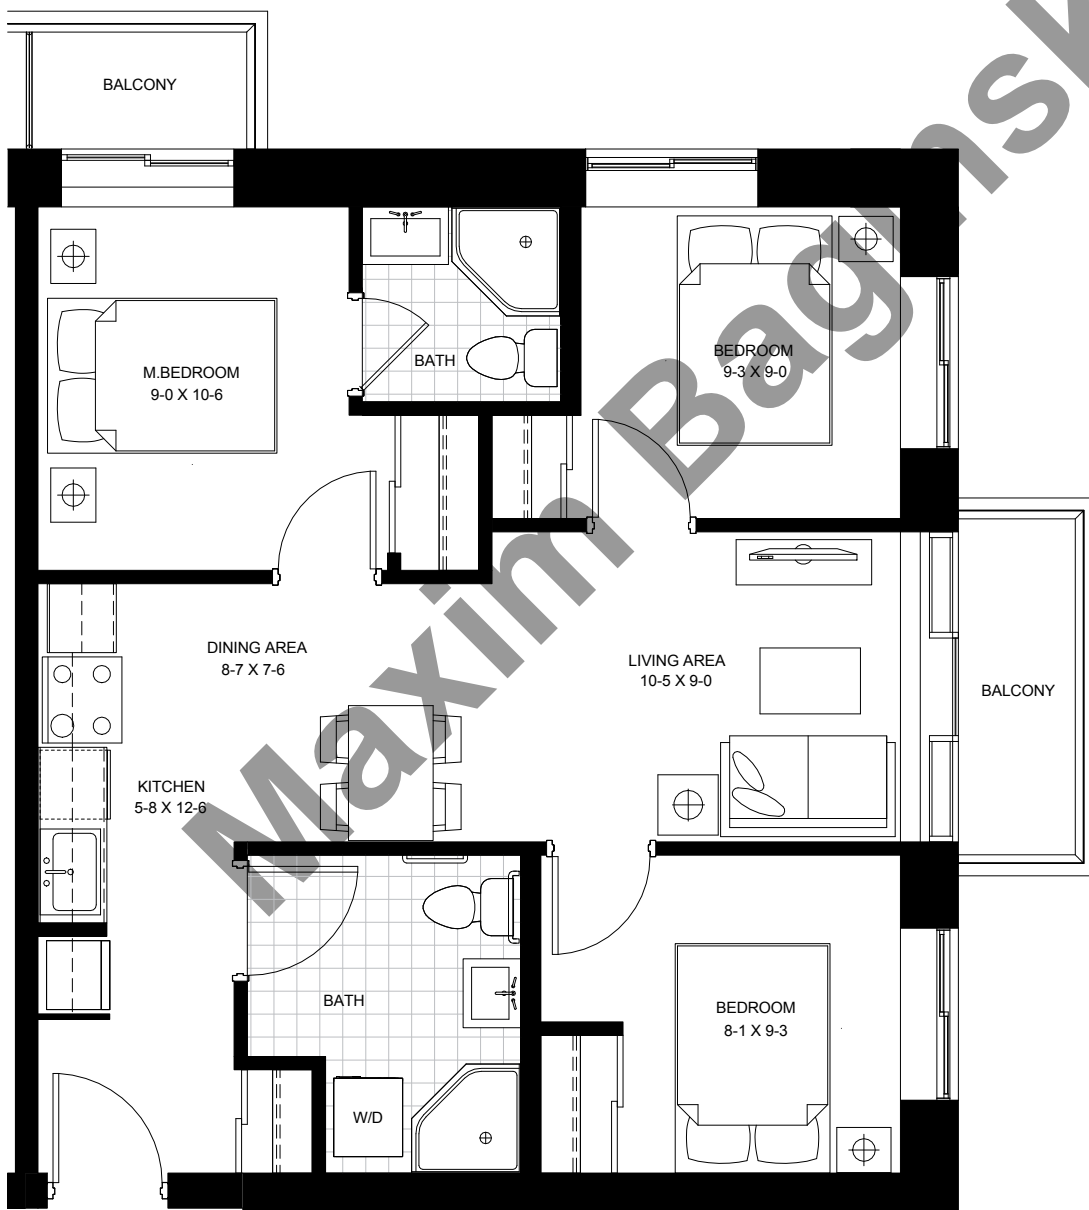

1ST FLOOR

2ND-3RD FLOOR

4TH FLOOR

5TH-10TH FLOOR

SUITE 1B4 448 SF

SUITE LOCATION

SUITE 1B5 464 SF

SUITE LOCATION

[SUITE AVAILABLE ON 4TH FLOOR WITH TERRACE]

SUITE LOCATION

1ST FLOOR

2ND-3RD FLOOR

4TH FLOOR

5TH-10TH FLOOR

SUITE 2B7 714 SF

[SUITE AVAILABLE ON 4TH FLOOR WITH TERRACE]

SUITE LOCATION

SUITE 2B11 643 SF

[SUITE AVAILABLE ON 4TH FLOOR WITH TERRACE]

SUITE LOCATION

1ST FLOOR

2ND-3RD FLOOR

4TH FLOOR

5TH-10TH FLOOR

SUITE 3B3 821 SF

[SUITE AVAILABLE ON 4TH FLOOR WITH TERRACE]

SUITE LOCATION

1ST FLOOR

2ND-3RD FLOOR

4TH FLOOR

5TH-10TH FLOOR