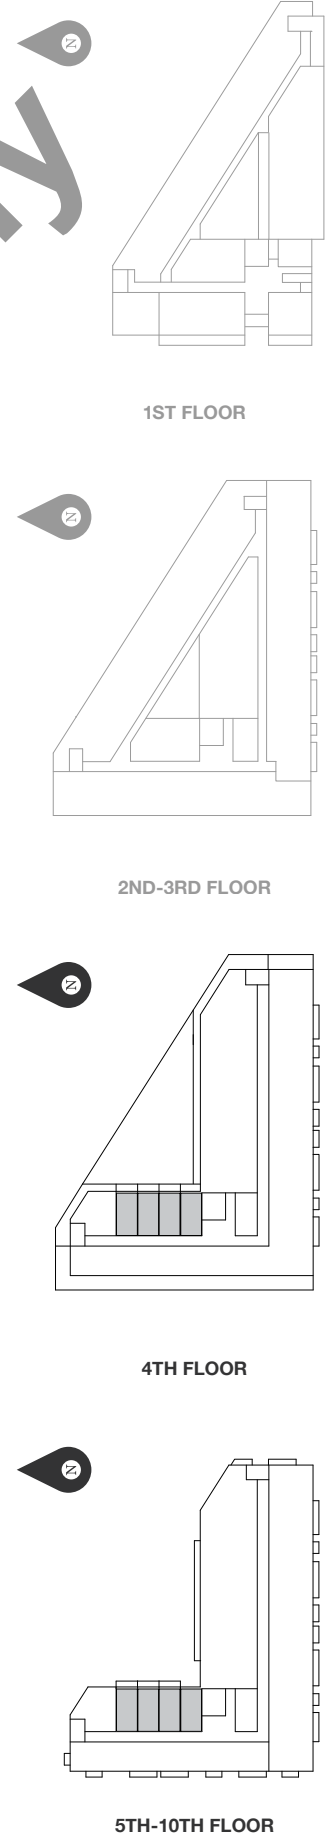

STUDIO 4 316 SF

SUITE LOCATION

STUDIO 5 355 SF

[SUITE AVAILABLE ON 4TH FLOOR WITH TERRACE]

SUITE LOCATION

STUDIO 6 332 SF

[SUITE AVAILABLE ON 4TH FLOOR WITH TERRACE]

SUITE LOCATION

1ST FLOOR

2ND-3RD FLOOR

4TH FLOOR

5TH-10TH FLOOR

SUITE 1B4 448 SF

SUITE LOCATION

SUITE 1B5 464 SF

SUITE LOCATION

SUITE 1B9 468 SF

SUITE LOCATION

SUITE 1B10 449 SF

SUITE LOCATION

SUITE 2B6 675 SF

[SUITE AVAILABLE ON 4TH FLOOR WITH TERRACE]

SUITE LOCATION

SUITE 2B12 600 SF

[SUITE AVAILABLE ON 4TH FLOOR WITH TERRACE]

SUITE LOCATION

1ST FLOOR

2ND-3RD FLOOR

4TH FLOOR

5TH-10TH FLOOR

SUITE 2B7 714 SF

[SUITE AVAILABLE ON 4TH FLOOR WITH TERRACE]