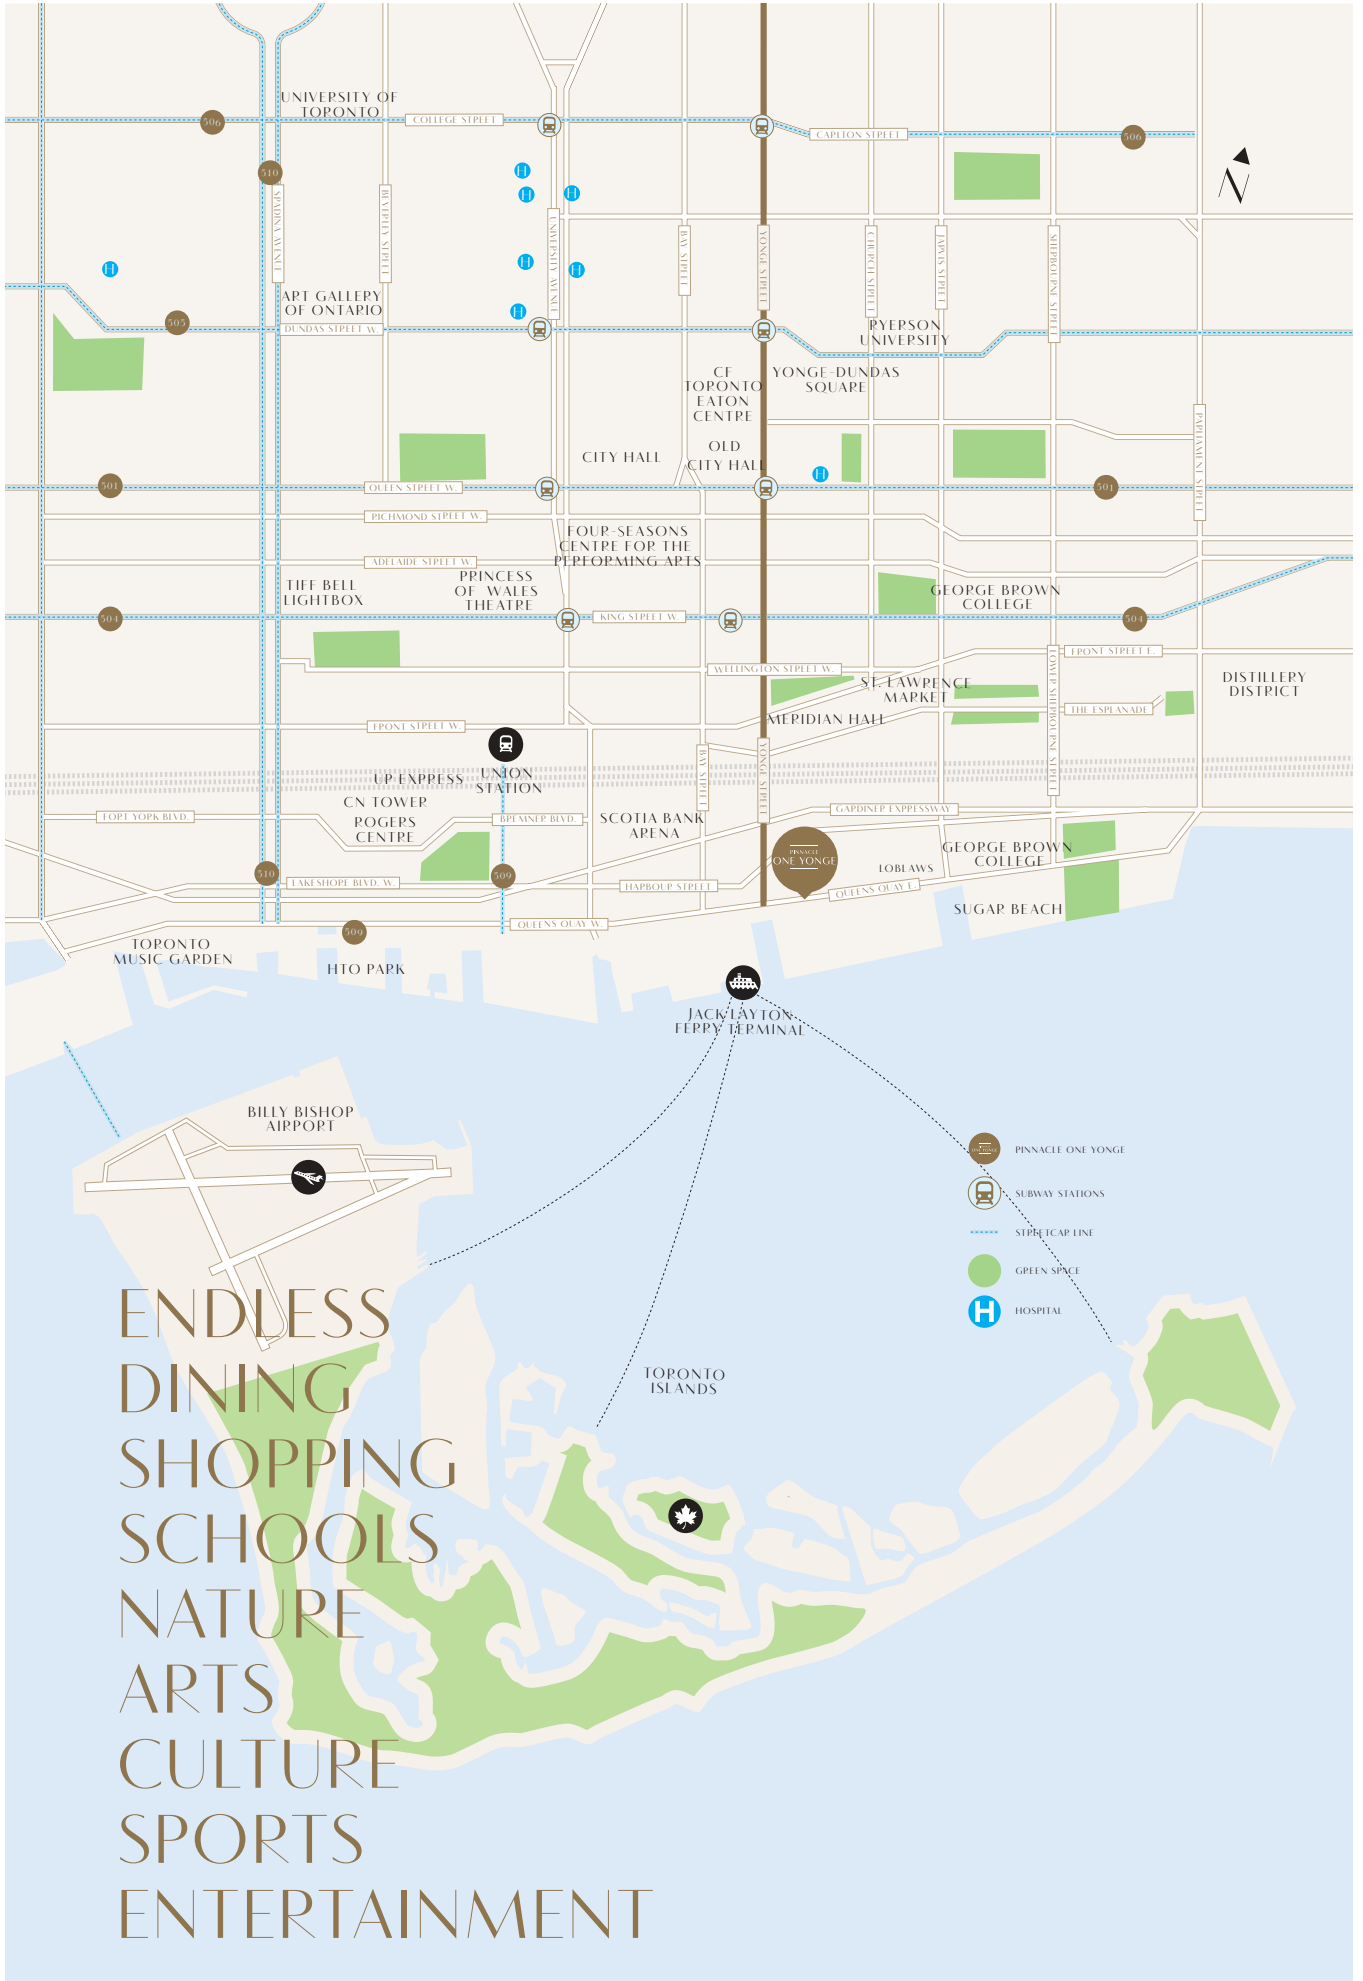

# A SENSE OF PLACE

RENDERING IS ARTIST'S CONCEPT ONLY. E.&O.E.