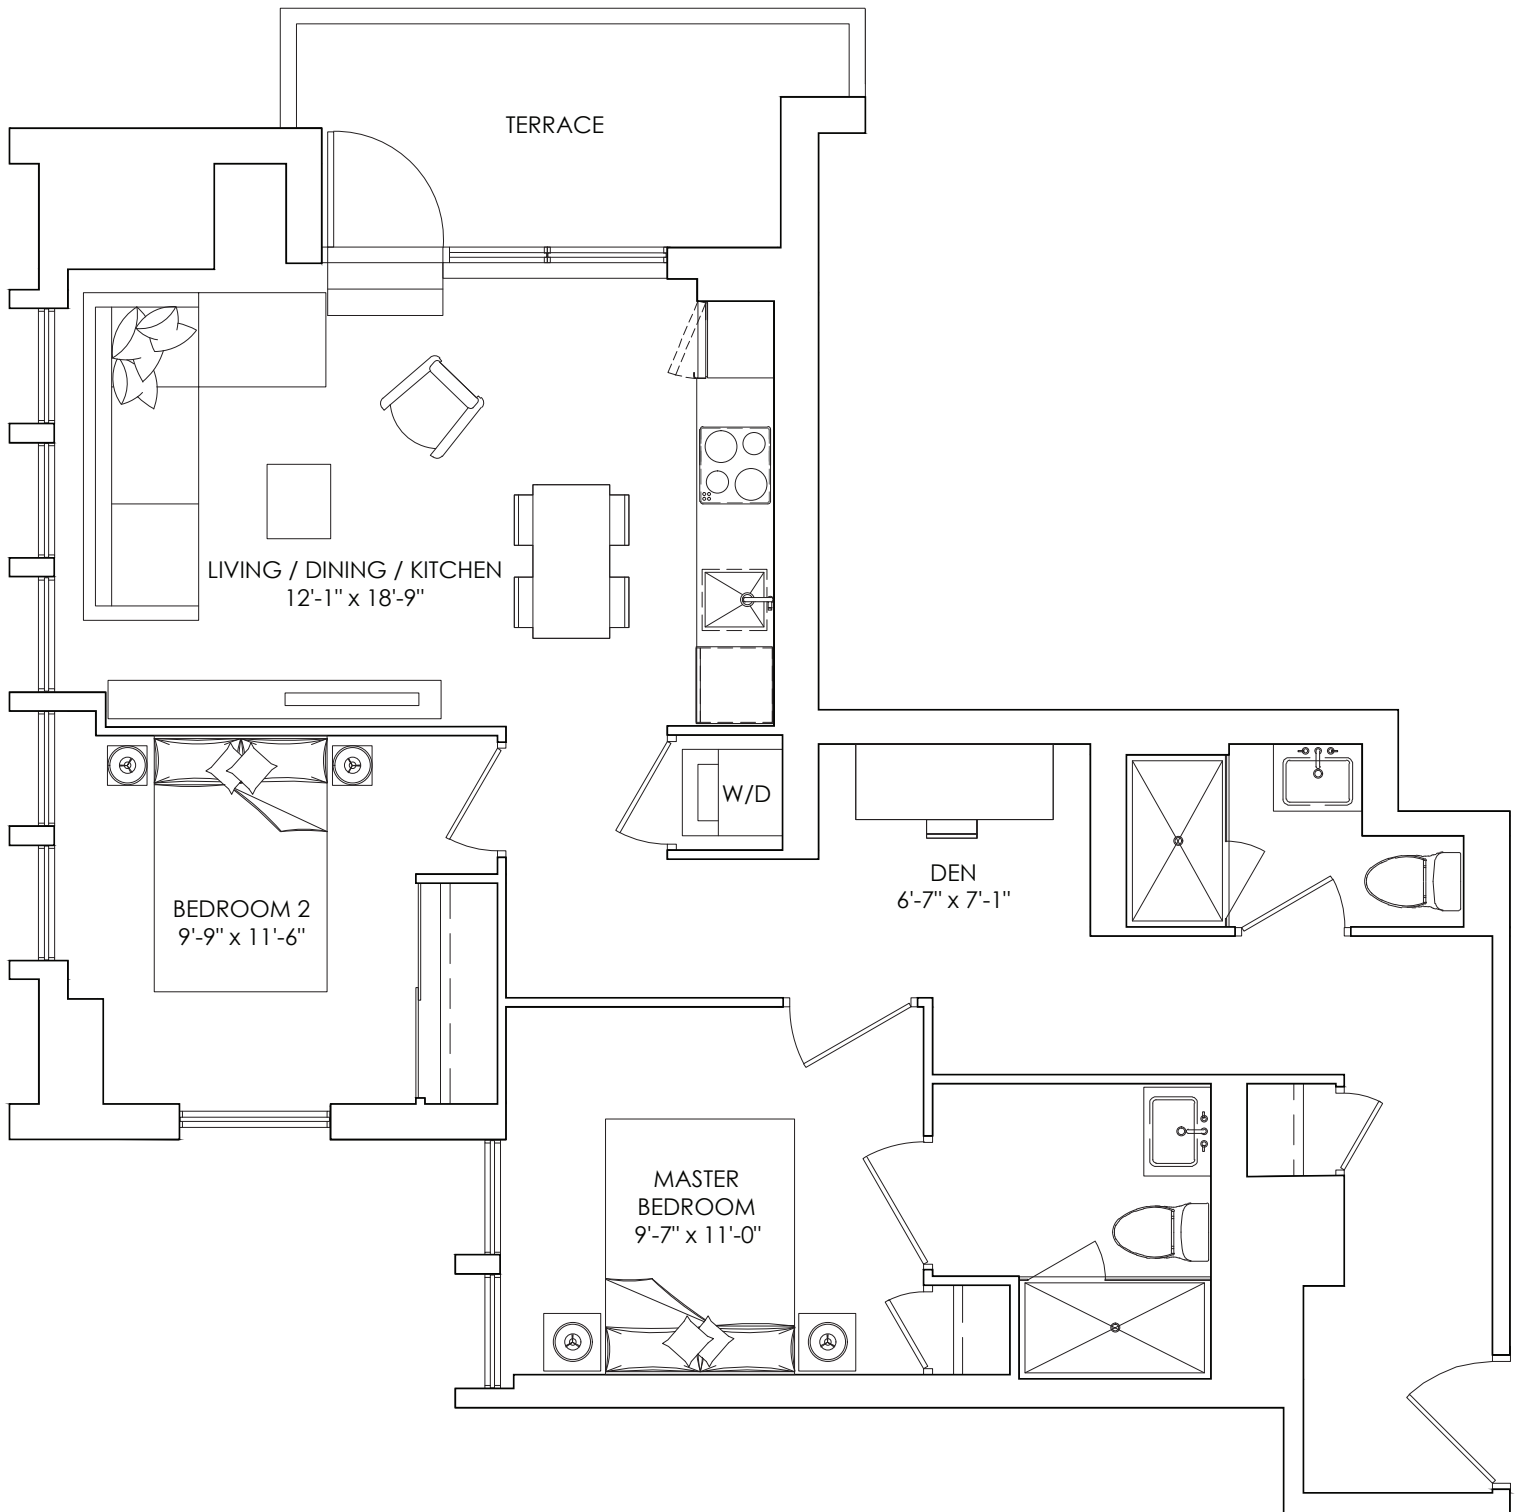

CROSSTOWN™

FLOORPLANS

TWO BEDROOM FLOORPLANS

2A-D_{BF}

FLOOR 05, 07, 09, 11,
14, 16, 18, 20

FLOOR 07, 09, 11, 14,
16, 18, 20, 22

**2 BEDROOM + DEN, 2 BATH
SUITE: 871-880 SQ.FT.
TERRACE: UP TO 75 SQ.FT.**

ONE
CROSSTOWN™

Drawings are not to scale. Materials, specifications & floor plans are subject to change without notice. All renderings are artist's conceptions. All areas and stated room dimensions are approximate. Actual usable floor space may vary from the stated floor area. Floor area measured in accordance with Tarion Warranty Corporation Bulletin #22. E.&O.E. Balcony sizes and configurations vary depending on floor level locations.

2B-D

FLOOR 06, 08, 10, 12,
15, 17, 19, 21, 25, 27,
29, 31

FLOOR 06, 08, 10, 12,
15, 17, 19, 21, 23, 25,
27, 31, 33, 35, 37, 39

**2 BEDROOM + DEN, 2 BATH
SUITE: 934-946 SQ.FT.
BALCONY: 55 SQ.FT.**

ONE
CROSSTOWN™