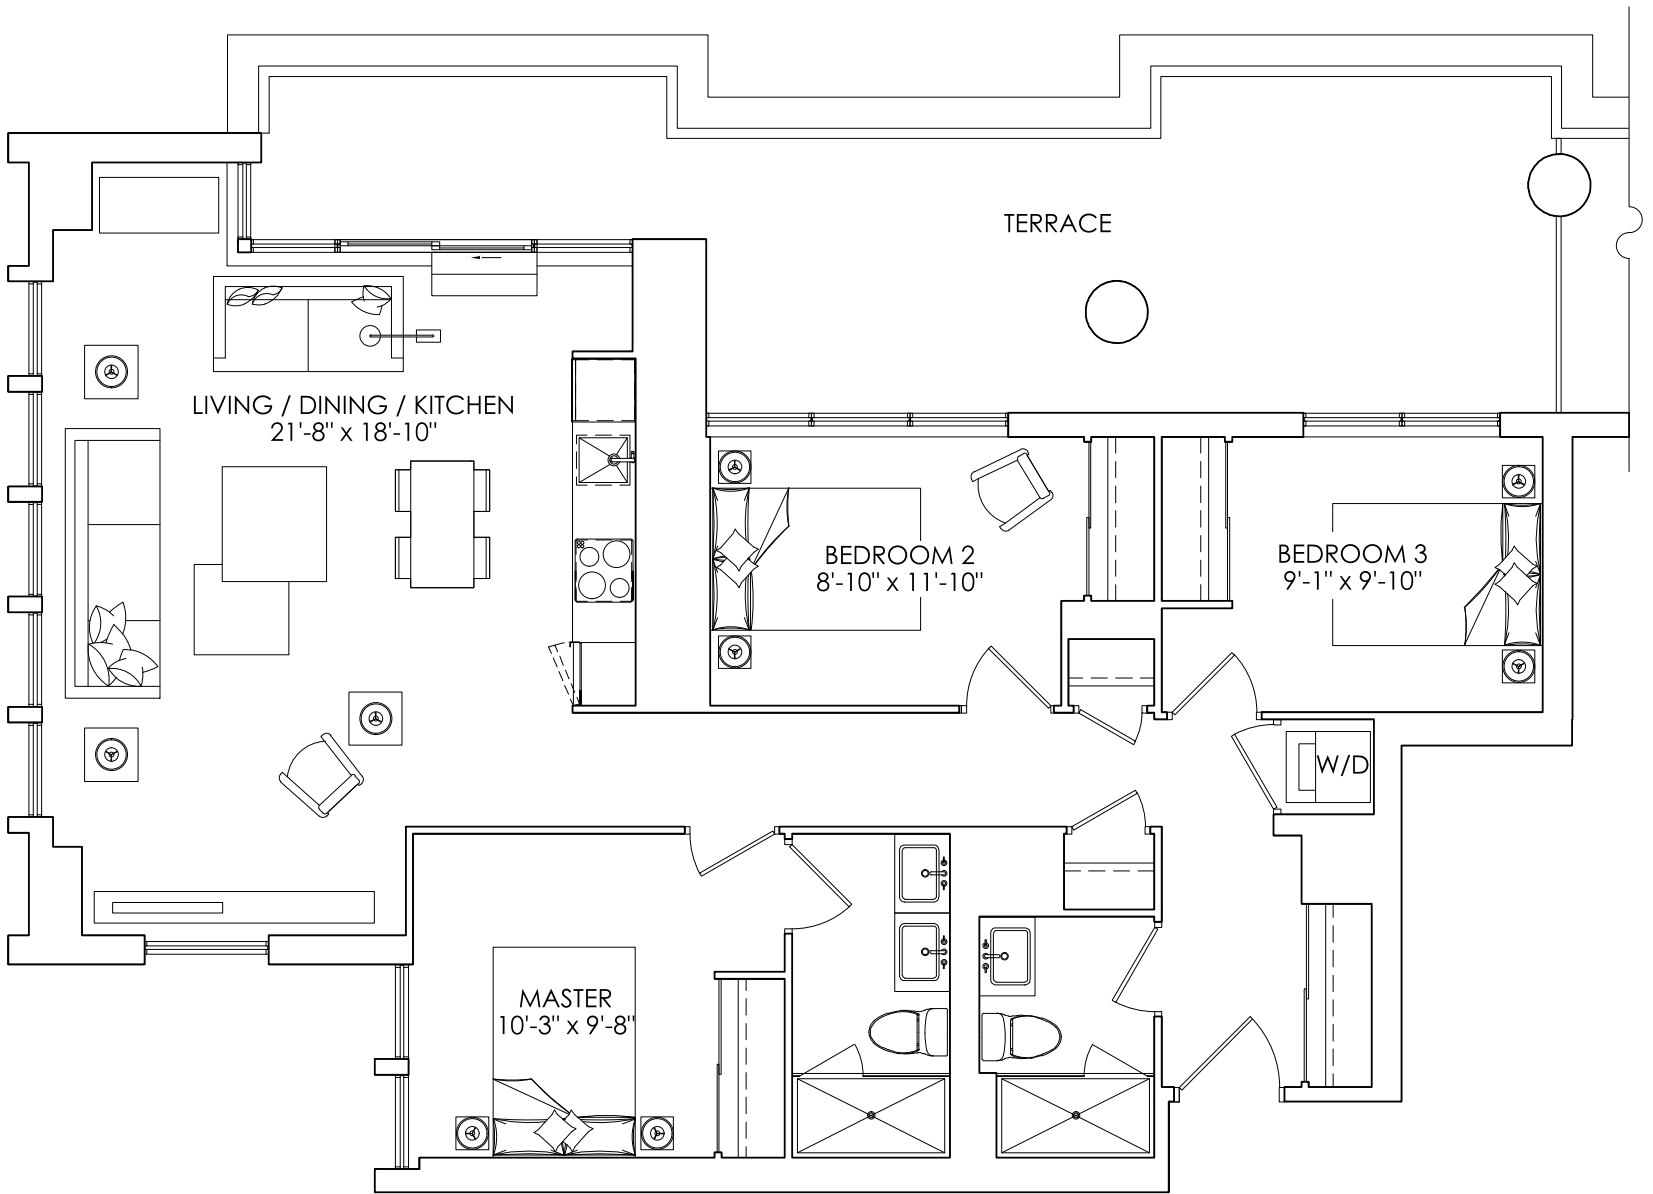

3R

**3 BEDROOM, 2 BATH
SUITE: 1143-1153 SQ.FT.
TERRACE: UP TO 329 SQ.FT.**

**ONE
CROSSTOWN™**

Drawings are not to scale. Materials, specifications & floor plans are subject to change without notice. All renderings are artist's conceptions. All areas and stated room dimensions are approximate. Actual usable floor space may vary from the stated floor area. Floor area measured in accordance with Tarion Warranty Corporation Bulletin #22. E.&O.E. Balcony sizes and configurations vary depending on floor level locations.