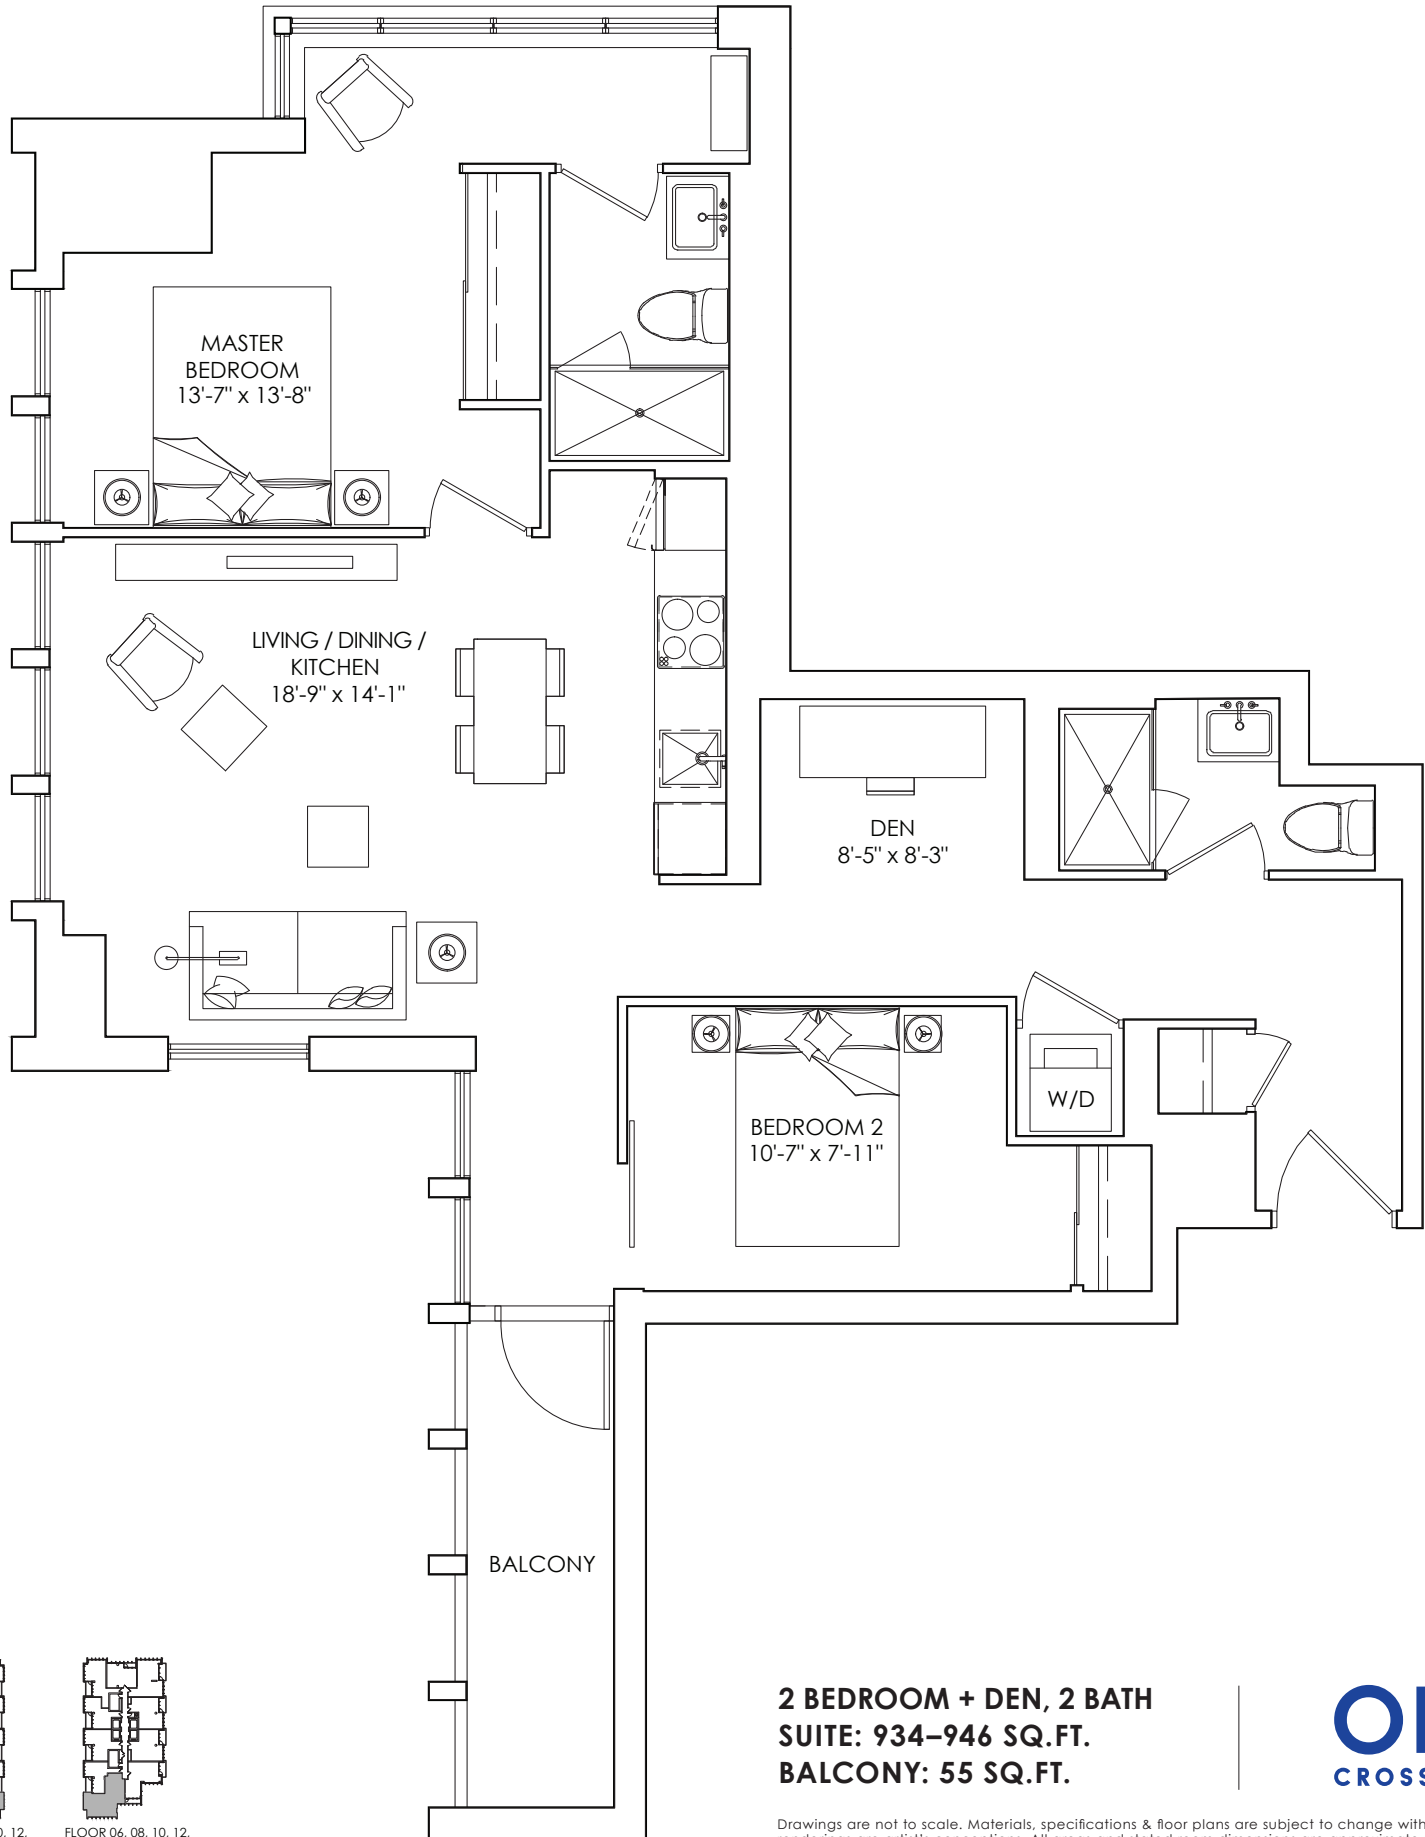

CROSSTOWN™

FLOORPLANS

TWO BEDROOM FLOORPLANS

2A-D_{BF}

FLOOR 05, 07, 09, 11,
14, 16, 18, 20

FLOOR 07, 09, 11, 14,
16, 18, 20, 22

**2 BEDROOM + DEN, 2 BATH
SUITE: 871-880 SQ.FT.
TERRACE: UP TO 75 SQ.FT.**

ONE
CROSSTOWN™

Drawings are not to scale. Materials, specifications & floor plans are subject to change without notice. All renderings are artist's conceptions. All areas and stated room dimensions are approximate. Actual usable floor space may vary from the stated floor area. Floor area measured in accordance with Tarion Warranty Corporation Bulletin #22. E.&O.E. Balcony sizes and configurations vary depending on floor level locations.

2B-D

FLOOR 06, 08, 10, 12,
15, 17, 19, 21, 25, 27,
29, 31

FLOOR 06, 08, 10, 12,
15, 17, 19, 21, 23, 25,
27, 31, 33, 35, 37, 39

**2 BEDROOM + DEN, 2 BATH
SUITE: 934-946 SQ.FT.
BALCONY: 55 SQ.FT.**

ONE
CROSSTOWN™