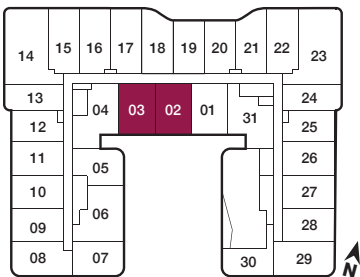

reina

C11

2 BEDROOM
765 sq.ft.
 115 sq.ft. Balcony
 65 sq.ft. Balcony (Alternative)

BALCONY
 ALTERNATIVE
 603, 704

BALCONY
 ALTERNATIVE
 303, 403, 503,
 601, 702

NO BALCONY
 202, 203

FLOORS 2-5 / FLOOR 2 SHOWN

FLOOR 6-7 / FLOOR 6 SHOWN

Furniture not included. Actual floor area may differ from stated floor area; see APS for details. Keyplans are for location only. Suite numbering and balcony locations may change between floors. Floorplans may be mirrored in building. All prices, sizes and specifications are subject to change without notice. E.&O.E

C15

2 BEDROOM
830 sq.ft.
40 sq.ft. Terrace

FLOOR 2

Furniture not included. Actual floor area may differ from stated floor area; see APS for details. Keyplans are for location only. Suite numbering and balcony locations may change between floors. Floorplans may be mirrored in building. All prices, sizes and specifications are subject to change without notice. E.&O.E