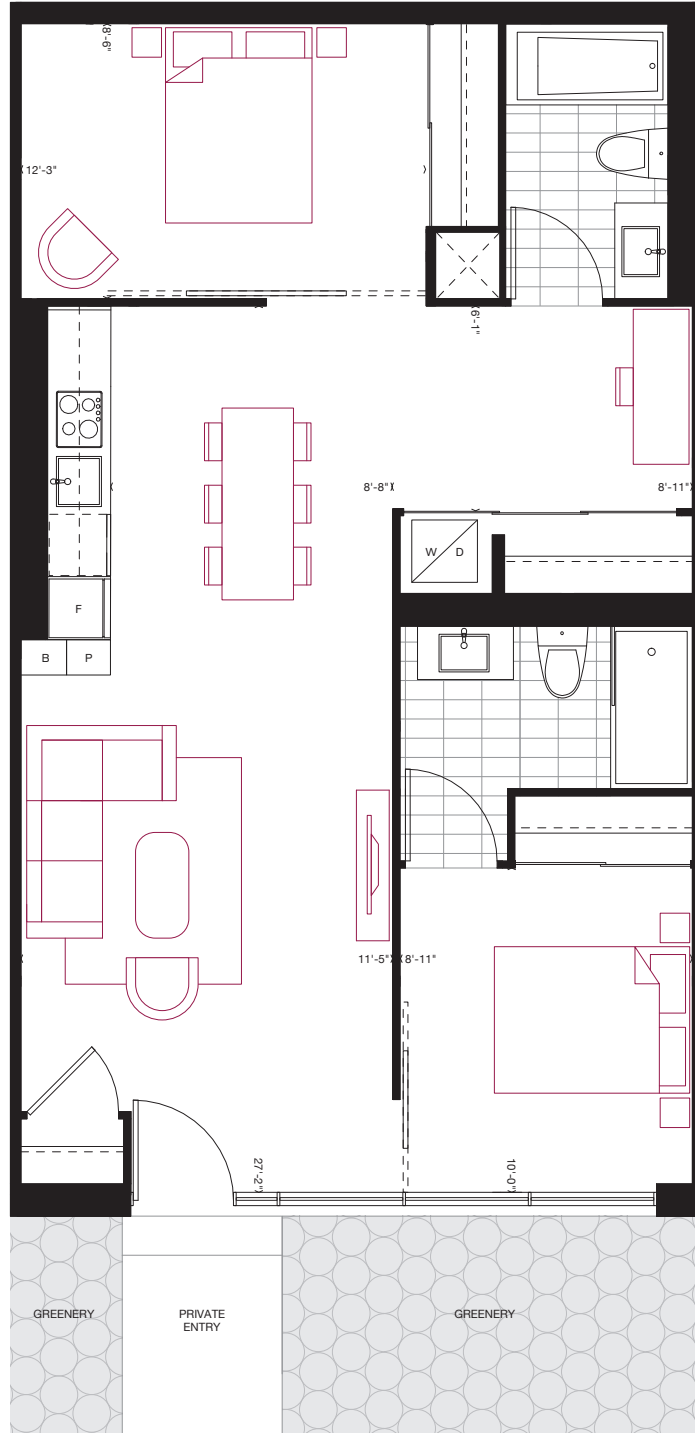

reina

A6

1 BEDROOM
730 sq.ft.
175 sq.ft. Terrace

FLOOR 8

Furniture not included. Actual floor area may differ from stated floor area; see APS for details. Keyplans are for location only. Suite numbering and balcony locations may change between floors. Floorplans may be mirrored in building. All prices, sizes and specifications are subject to change without notice. E.&O.E

C20

2 BEDROOM
905 sq.ft.

FLOOR 2-5 / FLOOR 2 SHOWN

Furniture not included. Actual floor area may differ from stated floor area; see APS for details. Keyplans are for location only. Suite numbering and balcony locations may change between floors. Floorplans may be mirrored in building. All prices, sizes and specifications are subject to change without notice. E.&O.E

reina

C13

2 BEDROOM + DEN
805 sq.ft.

GROUND

Furniture not included. Actual floor area may differ from stated floor area; see APS for details. Keyplans are for location only. Suite numbering and balcony locations may change between floors. Floorplans may be mirrored in building. All prices, sizes and specifications are subject to change without notice. E.&O.E

reina

F1

INLAW SUITE
920 sq.ft.

GROUND

Furniture not included. Actual floor area may differ from stated floor area; see APS for details. Keyplans are for location only. Suite numbering and balcony locations may change between floors. Floorplans may be mirrored in building. All prices, sizes and specifications are subject to change without notice. E.&O.E