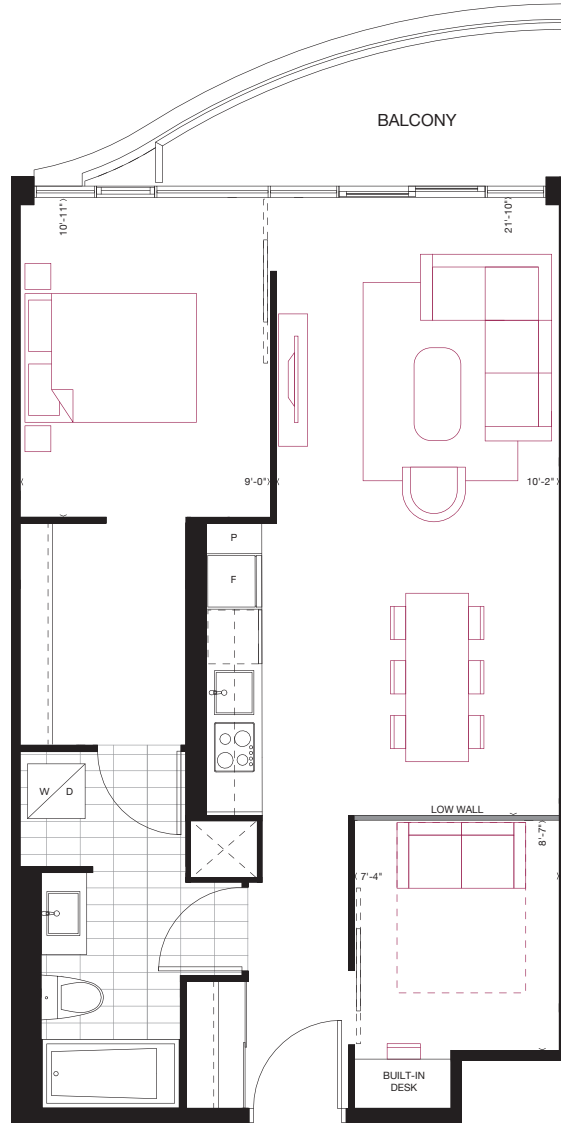

reina

A6

1 BEDROOM
730 sq.ft.
175 sq.ft. Terrace

FLOOR 8

Furniture not included. Actual floor area may differ from stated floor area; see APS for details. Keyplans are for location only. Suite numbering and balcony locations may change between floors. Floorplans may be mirrored in building. All prices, sizes and specifications are subject to change without notice. E.&O.E

reina

A7

1 BEDROOM
650 sq.ft.

FLOOR 2

Furniture not included. Actual floor area may differ from stated floor area; see APS for details. Keyplans are for location only. Suite numbering and balcony locations may change between floors. Floorplans may be mirrored in building. All prices, sizes and specifications are subject to change without notice. E.&O.E

reina

B3

1 BEDROOM + DEN
620 sq.ft.

FLOORS 2-7 / FLOOR 2 SHOWN

Furniture not included. Actual floor area may differ from stated floor area; see APS for details. Keyplans are for location only. Suite numbering and balcony locations may change between floors. Floorplans may be mirrored in building. All prices, sizes and specifications are subject to change without notice. E.&O.E

reina

B5

1 BEDROOM + DEN
675 sq.ft.
 55 sq.ft. Balcony

BALCONY
 ALTERNATIVE
 315, 319, 321,
 414, 416, 420,
 513, 517, 519,
 612, 614, 618,
 712, 716, 718

NO BALCONY
 220

FLOOR 2

FLOORS 3-7 / FLOOR 3 SHOWN

Furniture not included. Actual floor area may differ from stated floor area; see APS for details. Keyplans are for location only. Suite numbering and balcony locations may change between floors. Floorplans may be mirrored in building. All prices, sizes and specifications are subject to change without notice. E.&O.E