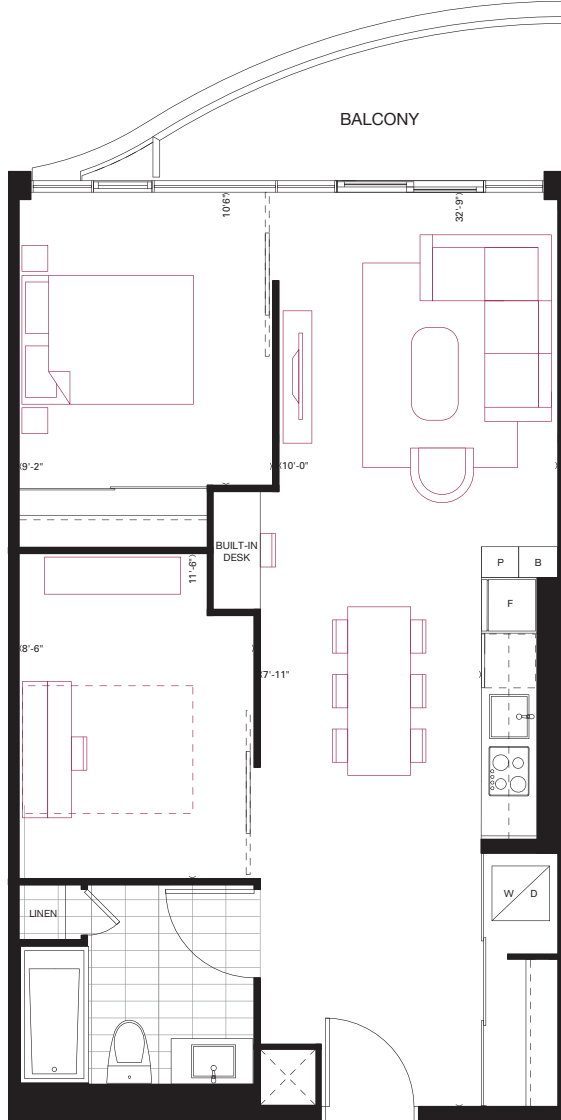

reina

A6

1 BEDROOM
730 sq.ft.
175 sq.ft. Terrace

FLOOR 8

Furniture not included. Actual floor area may differ from stated floor area; see APS for details. Keyplans are for location only. Suite numbering and balcony locations may change between floors. Floorplans may be mirrored in building. All prices, sizes and specifications are subject to change without notice. E.&O.E

reina

B3

1 BEDROOM + DEN
620 sq.ft.

FLOORS 2-7 / FLOOR 2 SHOWN

Furniture not included. Actual floor area may differ from stated floor area; see APS for details. Keyplans are for location only. Suite numbering and balcony locations may change between floors. Floorplans may be mirrored in building. All prices, sizes and specifications are subject to change without notice. E.&O.E

reina

B5

1 BEDROOM + DEN
675 sq.ft.
 55 sq.ft. Balcony

BALCONY
 ALTERNATIVE
 315, 319, 321,
 414, 416, 420,
 513, 517, 519,
 612, 614, 618,
 712, 716, 718

NO BALCONY
 220

FLOOR 2

FLOORS 3-7 / FLOOR 3 SHOWN

Furniture not included. Actual floor area may differ from stated floor area; see APS for details. Keyplans are for location only. Suite numbering and balcony locations may change between floors. Floorplans may be mirrored in building. All prices, sizes and specifications are subject to change without notice. E.&O.E

reina

B6

1 BEDROOM + DEN
680 sq.ft.
 55 sq.ft. Balcony

BALCONY
 ALTERNATIVE
 218, 317, 418, 515,
 616, 714

NO BALCONY
 219

FLOORS 2-7 / FLOOR 2 SHOWN

Furniture not included. Actual floor area may differ from stated floor area; see APS for details. Keyplans are for location only. Suite numbering and balcony locations may change between floors. Floorplans may be mirrored in building. All prices, sizes and specifications are subject to change without notice. E.&O.E