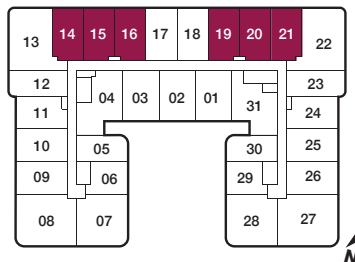

reina

B3

1 BEDROOM + DEN
620 sq.ft.

FLOORS 2-7 / FLOOR 2 SHOWN

Furniture not included. Actual floor area may differ from stated floor area; see APS for details. Keyplans are for location only. Suite numbering and balcony locations may change between floors. Floorplans may be mirrored in building. All prices, sizes and specifications are subject to change without notice. E.&O.E

reina

B5

1 BEDROOM + DEN
675 sq.ft.
 55 sq.ft. Balcony

BALCONY
 ALTERNATIVE
 315, 319, 321,
 414, 416, 420,
 513, 517, 519,
 612, 614, 618,
 712, 716, 718

NO BALCONY
 220

FLOOR 2

FLOORS 3-7 / FLOOR 3 SHOWN

Furniture not included. Actual floor area may differ from stated floor area; see APS for details. Keyplans are for location only. Suite numbering and balcony locations may change between floors. Floorplans may be mirrored in building. All prices, sizes and specifications are subject to change without notice. E.&O.E

reina

B6

1 BEDROOM + DEN
680 sq.ft.
 55 sq.ft. Balcony

BALCONY
 ALTERNATIVE
 218, 317, 418, 515,
 616, 714

NO BALCONY
 219

FLOORS 2-7 / FLOOR 2 SHOWN

Furniture not included. Actual floor area may differ from stated floor area; see APS for details. Keyplans are for location only. Suite numbering and balcony locations may change between floors. Floorplans may be mirrored in building. All prices, sizes and specifications are subject to change without notice. E.&O.E