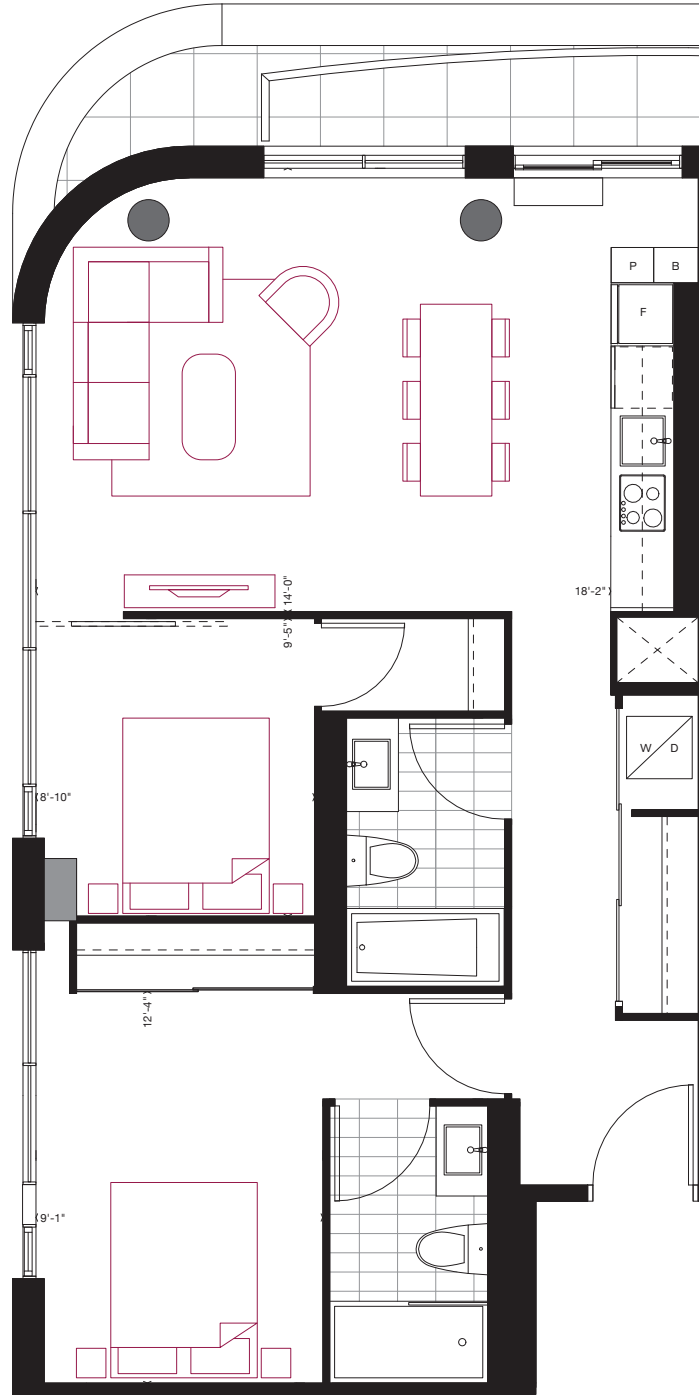

C15

2 BEDROOM
830 sq.ft.
40 sq.ft. Terrace

FLOOR 2

Furniture not included. Actual floor area may differ from stated floor area; see APS for details. Keyplans are for location only. Suite numbering and balcony locations may change between floors. Floorplans may be mirrored in building. All prices, sizes and specifications are subject to change without notice. E.&O.E