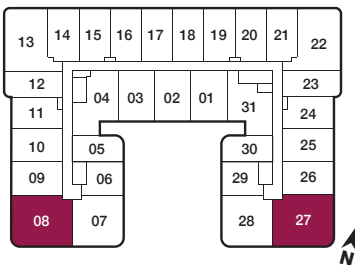

E6

3 BEDROOM + DEN
1,320 sq.ft.
325 sq.ft. Terrace + 45 sq.ft Balcony

FLOOR 3

Furniture not included. Actual floor area may differ from stated floor area; see APS for details. Keyplans are for location only. Suite numbering and balcony locations may change between floors. Floorplans may be mirrored in building. All prices, sizes and specifications are subject to change without notice. E.&O.E

reina