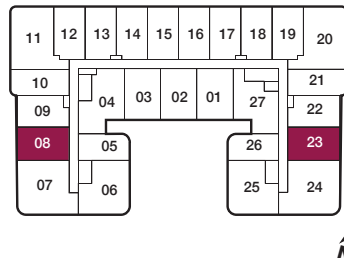

reina

C5

2 BEDROOM
710 sq.ft.
 50 sq.ft. Balcony

BALCONY
 ALTERNATIVE
 227, 210, 310,
 325, 409, 426,
 508, 523

FLOOR 2

FLOORS 3-4 / FLOOR 3 SHOWN

FLOORS 5-6 / FLOOR 5 SHOWN

Furniture not included. Actual floor area may differ from stated floor area; see APS for details. Keyplans are for location only. Suite numbering and balcony locations may change between floors. Floorplans may be mirrored in building. All prices, sizes and specifications are subject to change without notice. E.&O.E