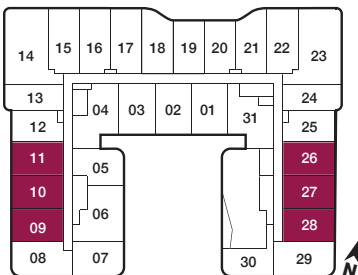

reina

B6

1 BEDROOM + DEN
680 sq.ft.
 55 sq.ft. Balcony

BALCONY
 ALTERNATIVE
 218, 317, 418, 515,
 616, 714

NO BALCONY
 219

FLOORS 2-7 / FLOOR 2 SHOWN

Furniture not included. Actual floor area may differ from stated floor area; see APS for details. Keyplans are for location only. Suite numbering and balcony locations may change between floors. Floorplans may be mirrored in building. All prices, sizes and specifications are subject to change without notice. E.&O.E

C1

2 BEDROOM
660 sq.ft.
50 sq.ft. Balcony

BALCONY
ALTERNATIVE
311, 324, 509,
522, 708, 721

FLOORS 2-7 / FLOOR 2 SHOWN

Furniture not included. Actual floor area may differ from stated floor area; see APS for details. Keyplans are for location only. Suite numbering and balcony locations may change between floors. Floorplans may be mirrored in building. All prices, sizes and specifications are subject to change without notice. E.&O.E

reina

C5

2 BEDROOM
710 sq.ft.
 50 sq.ft. Balcony

BALCONY
 ALTERNATIVE
 227, 210, 310,
 325, 409, 426,
 508, 523

FLOOR 2

FLOORS 3-4 / FLOOR 3 SHOWN

FLOORS 5-6 / FLOOR 5 SHOWN

Furniture not included. Actual floor area may differ from stated floor area; see APS for details. Keyplans are for location only. Suite numbering and balcony locations may change between floors. Floorplans may be mirrored in building. All prices, sizes and specifications are subject to change without notice. E.&O.E