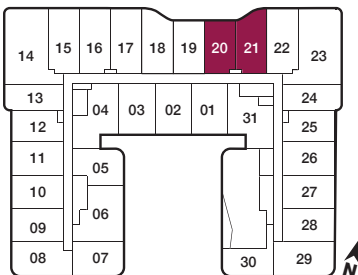

reina

B3

1 BEDROOM + DEN
620 sq.ft.

FLOORS 2-7 / FLOOR 2 SHOWN

Furniture not included. Actual floor area may differ from stated floor area; see APS for details. Keyplans are for location only. Suite numbering and balcony locations may change between floors. Floorplans may be mirrored in building. All prices, sizes and specifications are subject to change without notice. E.&O.E

reina

B5

1 BEDROOM + DEN
675 sq.ft.
 55 sq.ft. Balcony

BALCONY
 ALTERNATIVE
 315, 319, 321,
 414, 416, 420,
 513, 517, 519,
 612, 614, 618,
 712, 716, 718

NO BALCONY
 220

FLOOR 2

FLOORS 3-7 / FLOOR 3 SHOWN

Furniture not included. Actual floor area may differ from stated floor area; see APS for details. Keyplans are for location only. Suite numbering and balcony locations may change between floors. Floorplans may be mirrored in building. All prices, sizes and specifications are subject to change without notice. E.&O.E

reina

B6

1 BEDROOM + DEN
680 sq.ft.
 55 sq.ft. Balcony

BALCONY
 ALTERNATIVE
 218, 317, 418, 515,
 616, 714

NO BALCONY
 219

FLOORS 2-7 / FLOOR 2 SHOWN

Furniture not included. Actual floor area may differ from stated floor area; see APS for details. Keyplans are for location only. Suite numbering and balcony locations may change between floors. Floorplans may be mirrored in building. All prices, sizes and specifications are subject to change without notice. E.&O.E