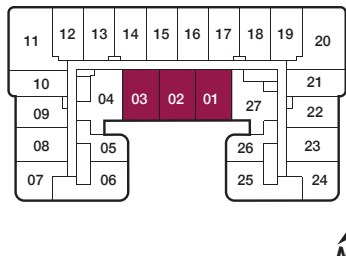

reina

C11

2 BEDROOM
765 sq.ft.
 115 sq.ft. Balcony
 65 sq.ft. Balcony (Alternative)

BALCONY
 ALTERNATIVE
 603, 704

BALCONY
 ALTERNATIVE
 303, 403, 503,
 601, 702

NO BALCONY
 202, 203

FLOORS 2-5 / FLOOR 2 SHOWN

FLOOR 6-7 / FLOOR 6 SHOWN

Furniture not included. Actual floor area may differ from stated floor area; see APS for details. Keyplans are for location only. Suite numbering and balcony locations may change between floors. Floorplans may be mirrored in building. All prices, sizes and specifications are subject to change without notice. E.&O.E