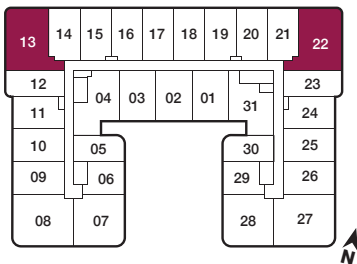

E3

3 BEDROOM
1,175 sq.ft.
Balcony 60 sq. ft
Balcony 82 sq ft (ALT)

FLOORS 3-7 / FLOOR 3 SHOWN

Furniture not included. Actual floor area may differ from stated floor area; see APS for details. Keyplans are for location only. Suite numbering and balcony locations may change between floors. Floorplans may be mirrored in building. All prices, sizes and specifications are subject to change without notice. E.&O.E

reina