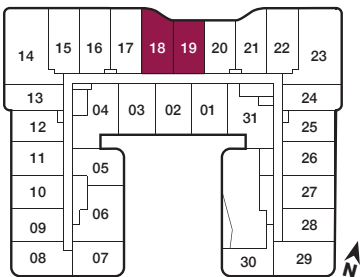

reina

B3

1 BEDROOM + DEN
620 sq.ft.

FLOORS 2-7 / FLOOR 2 SHOWN

Furniture not included. Actual floor area may differ from stated floor area; see APS for details. Keyplans are for location only. Suite numbering and balcony locations may change between floors. Floorplans may be mirrored in building. All prices, sizes and specifications are subject to change without notice. E.&O.E

reina

B5

1 BEDROOM + DEN
675 sq.ft.
 55 sq.ft. Balcony

BALCONY
 ALTERNATIVE
 315, 319, 321,
 414, 416, 420,
 513, 517, 519,
 612, 614, 618,
 712, 716, 718

NO BALCONY
 220

FLOOR 2

FLOORS 3-7 / FLOOR 3 SHOWN

Furniture not included. Actual floor area may differ from stated floor area; see APS for details. Keyplans are for location only. Suite numbering and balcony locations may change between floors. Floorplans may be mirrored in building. All prices, sizes and specifications are subject to change without notice. E.&O.E

reina

B6

1 BEDROOM + DEN
680 sq.ft.
 55 sq.ft. Balcony

BALCONY
 ALTERNATIVE
 218, 317, 418, 515,
 616, 714

NO BALCONY
 219

FLOORS 2-7 / FLOOR 2 SHOWN

Furniture not included. Actual floor area may differ from stated floor area; see APS for details. Keyplans are for location only. Suite numbering and balcony locations may change between floors. Floorplans may be mirrored in building. All prices, sizes and specifications are subject to change without notice. E.&O.E

C1

2 BEDROOM
660 sq.ft.
50 sq.ft. Balcony

BALCONY
ALTERNATIVE
311, 324, 509,
522, 708, 721

FLOORS 2-7 / FLOOR 2 SHOWN

Furniture not included. Actual floor area may differ from stated floor area; see APS for details. Keyplans are for location only. Suite numbering and balcony locations may change between floors. Floorplans may be mirrored in building. All prices, sizes and specifications are subject to change without notice. E.&O.E