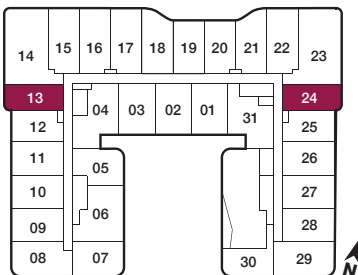

reina

A6

1 BEDROOM
730 sq.ft.
175 sq.ft. Terrace

FLOOR 8

Furniture not included. Actual floor area may differ from stated floor area; see APS for details. Keyplans are for location only. Suite numbering and balcony locations may change between floors. Floorplans may be mirrored in building. All prices, sizes and specifications are subject to change without notice. E.&O.E

reina

A7

1 BEDROOM
650 sq.ft.

FLOOR 2

Furniture not included. Actual floor area may differ from stated floor area; see APS for details. Keyplans are for location only. Suite numbering and balcony locations may change between floors. Floorplans may be mirrored in building. All prices, sizes and specifications are subject to change without notice. E.&O.E

reina

B3

1 BEDROOM + DEN
620 sq.ft.

FLOORS 2-7 / FLOOR 2 SHOWN

Furniture not included. Actual floor area may differ from stated floor area; see APS for details. Keyplans are for location only. Suite numbering and balcony locations may change between floors. Floorplans may be mirrored in building. All prices, sizes and specifications are subject to change without notice. E.&O.E

reina

B5

1 BEDROOM + DEN
675 sq.ft.
 55 sq.ft. Balcony

BALCONY
 ALTERNATIVE
 315, 319, 321,
 414, 416, 420,
 513, 517, 519,
 612, 614, 618,
 712, 716, 718

NO BALCONY
 220

FLOOR 2

FLOORS 3-7 / FLOOR 3 SHOWN

Furniture not included. Actual floor area may differ from stated floor area; see APS for details. Keyplans are for location only. Suite numbering and balcony locations may change between floors. Floorplans may be mirrored in building. All prices, sizes and specifications are subject to change without notice. E.&O.E