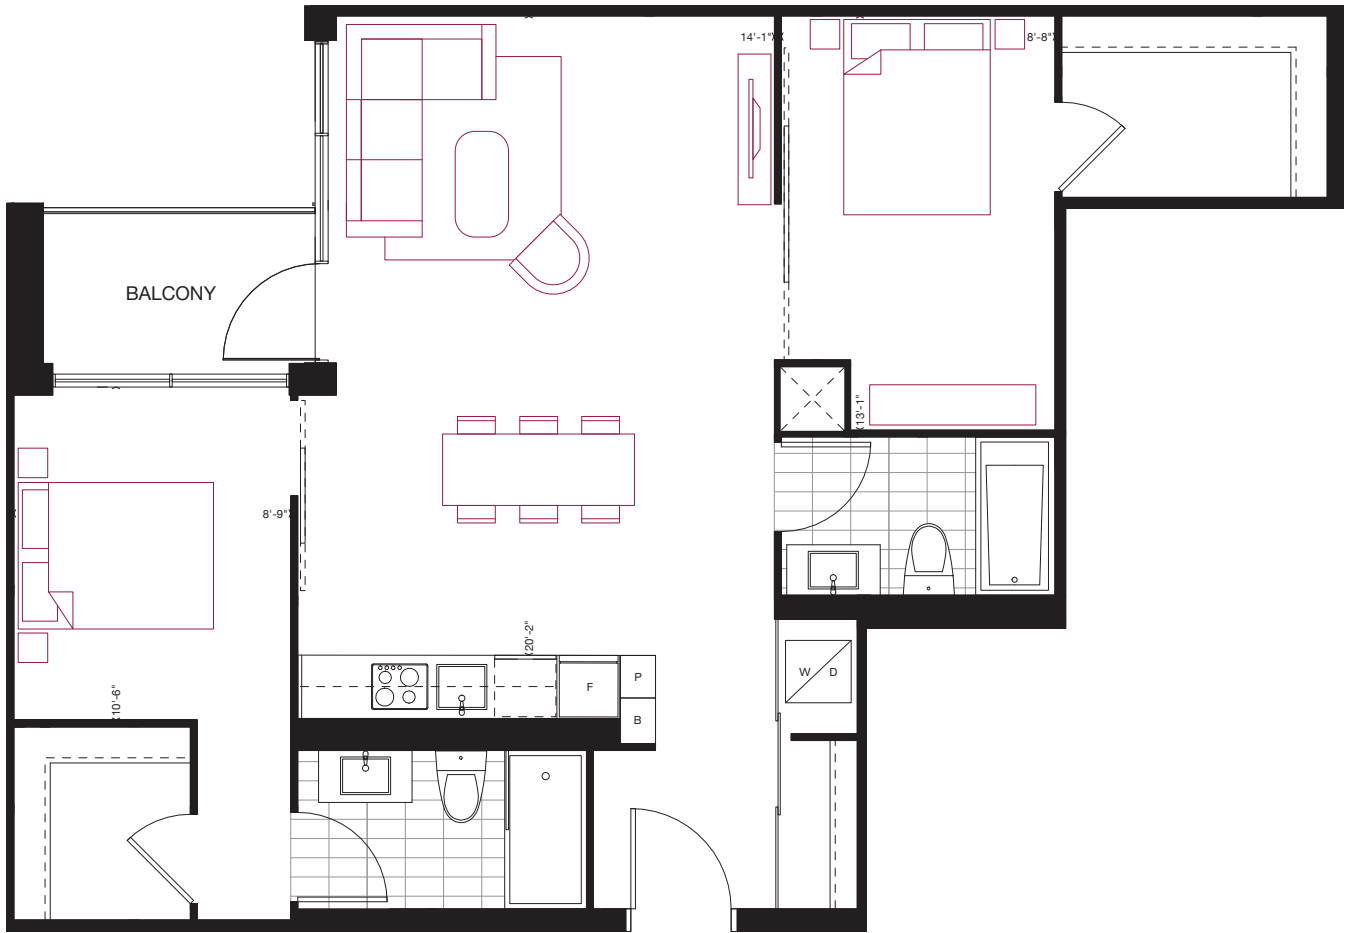

C20

2 BEDROOM
905 sq.ft.

FLOOR 2-5 / FLOOR 2 SHOWN

Furniture not included. Actual floor area may differ from stated floor area; see APS for details. Keyplans are for location only. Suite numbering and balcony locations may change between floors. Floorplans may be mirrored in building. All prices, sizes and specifications are subject to change without notice. E.&O.E

reina