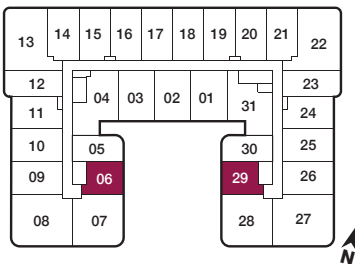

A3

1 BEDROOM
535 sq.ft.
45 sq.ft. Balcony

FLOORS 3-4 / FLOOR 3 SHOWN

Furniture not included. Actual floor area may differ from stated floor area; see APS for details. Keyplans are for location only. Suite numbering and balcony locations may change between floors. Floorplans may be mirrored in building. All prices, sizes and specifications are subject to change without notice. E.&O.E

reina

A4

1 BEDROOM
550 sq.ft.
60 sq.ft. Terrace

FLOOR 8

Furniture not included. Actual floor area may differ from stated floor area; see APS for details. Keyplans are for location only. Suite numbering and balcony locations may change between floors. Floorplans may be mirrored in building. All prices, sizes and specifications are subject to change without notice. E.&O.E

reina

A6

1 BEDROOM
730 sq.ft.
175 sq.ft. Terrace

FLOOR 8

Furniture not included. Actual floor area may differ from stated floor area; see APS for details. Keyplans are for location only. Suite numbering and balcony locations may change between floors. Floorplans may be mirrored in building. All prices, sizes and specifications are subject to change without notice. E.&O.E