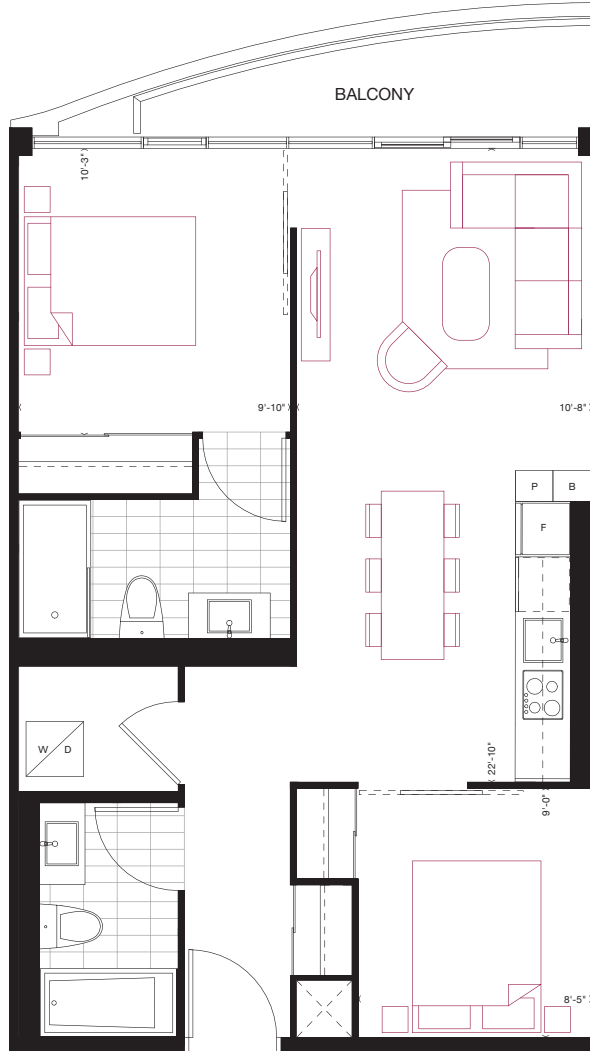

reina

B3

1 BEDROOM + DEN
620 sq.ft.

FLOORS 2-7 / FLOOR 2 SHOWN

Furniture not included. Actual floor area may differ from stated floor area; see APS for details. Keyplans are for location only. Suite numbering and balcony locations may change between floors. Floorplans may be mirrored in building. All prices, sizes and specifications are subject to change without notice. E.&O.E

reina

B6

1 BEDROOM + DEN
680 sq.ft.
 55 sq.ft. Balcony

BALCONY
 ALTERNATIVE
 218, 317, 418, 515,
 616, 714

NO BALCONY
 219

FLOORS 2-7 / FLOOR 2 SHOWN

Furniture not included. Actual floor area may differ from stated floor area; see APS for details. Keyplans are for location only. Suite numbering and balcony locations may change between floors. Floorplans may be mirrored in building. All prices, sizes and specifications are subject to change without notice. E.&O.E

C1

2 BEDROOM
660 sq.ft.
50 sq.ft. Balcony

BALCONY
ALTERNATIVE
311, 324, 509,
522, 708, 721

FLOORS 2-7 / FLOOR 2 SHOWN

Furniture not included. Actual floor area may differ from stated floor area; see APS for details. Keyplans are for location only. Suite numbering and balcony locations may change between floors. Floorplans may be mirrored in building. All prices, sizes and specifications are subject to change without notice. E.&O.E

reina

C5

2 BEDROOM
710 sq.ft.
 50 sq.ft. Balcony

BALCONY
 ALTERNATIVE
 227, 210, 310,
 325, 409, 426,
 508, 523

FLOOR 2

FLOORS 3-4 / FLOOR 3 SHOWN

FLOORS 5-6 / FLOOR 5 SHOWN

Furniture not included. Actual floor area may differ from stated floor area; see APS for details. Keyplans are for location only. Suite numbering and balcony locations may change between floors. Floorplans may be mirrored in building. All prices, sizes and specifications are subject to change without notice. E.&O.E