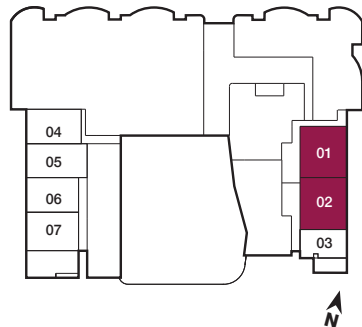

C20

2 BEDROOM
905 sq.ft.

FLOOR 2-5 / FLOOR 2 SHOWN

Furniture not included. Actual floor area may differ from stated floor area; see APS for details. Keyplans are for location only. Suite numbering and balcony locations may change between floors. Floorplans may be mirrored in building. All prices, sizes and specifications are subject to change without notice. E.&O.E

reina

C13

2 BEDROOM + DEN
805 sq.ft.

GROUND

Furniture not included. Actual floor area may differ from stated floor area; see APS for details. Keyplans are for location only. Suite numbering and balcony locations may change between floors. Floorplans may be mirrored in building. All prices, sizes and specifications are subject to change without notice. E.&O.E

reina

F1

INLAW SUITE
920 sq.ft.

GROUND

Furniture not included. Actual floor area may differ from stated floor area; see APS for details. Keyplans are for location only. Suite numbering and balcony locations may change between floors. Floorplans may be mirrored in building. All prices, sizes and specifications are subject to change without notice. E.&O.E