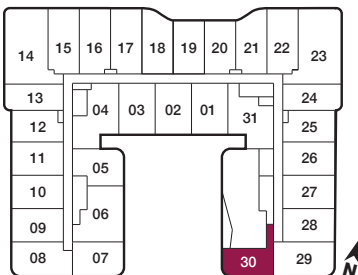

reina

A4

1 BEDROOM
550 sq.ft.
60 sq.ft. Terrace

FLOOR 8

Furniture not included. Actual floor area may differ from stated floor area; see APS for details. Keyplans are for location only. Suite numbering and balcony locations may change between floors. Floorplans may be mirrored in building. All prices, sizes and specifications are subject to change without notice. E.&O.E

reina

A6

1 BEDROOM
730 sq.ft.
175 sq.ft. Terrace

FLOOR 8

Furniture not included. Actual floor area may differ from stated floor area; see APS for details. Keyplans are for location only. Suite numbering and balcony locations may change between floors. Floorplans may be mirrored in building. All prices, sizes and specifications are subject to change without notice. E.&O.E

reina

A7

1 BEDROOM
650 sq.ft.

FLOOR 2

Furniture not included. Actual floor area may differ from stated floor area; see APS for details. Keyplans are for location only. Suite numbering and balcony locations may change between floors. Floorplans may be mirrored in building. All prices, sizes and specifications are subject to change without notice. E.&O.E

reina

B3

1 BEDROOM + DEN
620 sq.ft.

FLOORS 2-7 / FLOOR 2 SHOWN

Furniture not included. Actual floor area may differ from stated floor area; see APS for details. Keyplans are for location only. Suite numbering and balcony locations may change between floors. Floorplans may be mirrored in building. All prices, sizes and specifications are subject to change without notice. E.&O.E