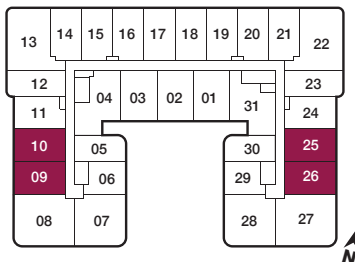

reina

C5

2 BEDROOM
710 sq.ft.
 50 sq.ft. Balcony

BALCONY
 ALTERNATIVE
 227, 210, 310,
 325, 409, 426,
 508, 523

FLOOR 2

FLOORS 3-4 / FLOOR 3 SHOWN

FLOORS 5-6 / FLOOR 5 SHOWN

Furniture not included. Actual floor area may differ from stated floor area; see APS for details. Keyplans are for location only. Suite numbering and balcony locations may change between floors. Floorplans may be mirrored in building. All prices, sizes and specifications are subject to change without notice. E.&O.E