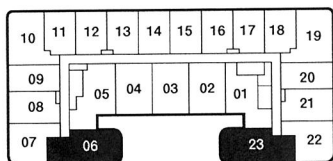

D2

2 BEDROOM + DEN
970 sq.ft.
45 sq.ft. Balcony + 365 sq.ft. Terrace

FLOOR 8

Furniture not included. Actual floor area may differ from stated floor area; see APS for details. Keyplans are for location only. Suite numbering and balcony locations may change between floors. Floorplans may be mirrored in building. All prices, sizes and specifications are subject to change without notice. E.&O.E

reina