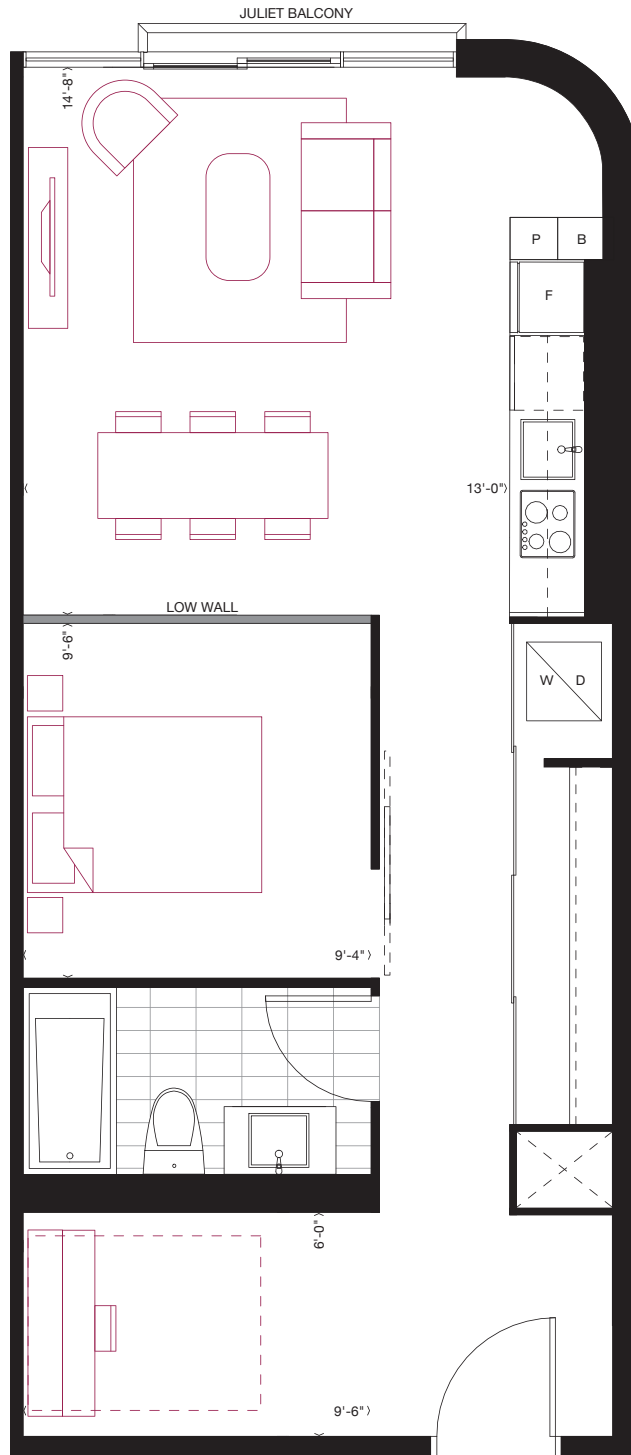

reina

A4

1 BEDROOM
550 sq.ft.
60 sq.ft. Terrace

FLOOR 8

Furniture not included. Actual floor area may differ from stated floor area; see APS for details. Keyplans are for location only. Suite numbering and balcony locations may change between floors. Floorplans may be mirrored in building. All prices, sizes and specifications are subject to change without notice. E.&O.E

reina

A6

1 BEDROOM
730 sq.ft.
175 sq.ft. Terrace

FLOOR 8

Furniture not included. Actual floor area may differ from stated floor area; see APS for details. Keyplans are for location only. Suite numbering and balcony locations may change between floors. Floorplans may be mirrored in building. All prices, sizes and specifications are subject to change without notice. E.&O.E

reina

A7

1 BEDROOM
650 sq.ft.

FLOOR 2

Furniture not included. Actual floor area may differ from stated floor area; see APS for details. Keyplans are for location only. Suite numbering and balcony locations may change between floors. Floorplans may be mirrored in building. All prices, sizes and specifications are subject to change without notice. E.&O.E

reina

B3

1 BEDROOM + DEN
620 sq.ft.

FLOORS 2-7 / FLOOR 2 SHOWN

Furniture not included. Actual floor area may differ from stated floor area; see APS for details. Keyplans are for location only. Suite numbering and balcony locations may change between floors. Floorplans may be mirrored in building. All prices, sizes and specifications are subject to change without notice. E.&O.E