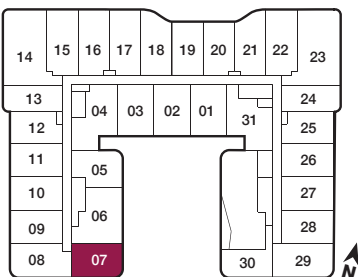

C1

2 BEDROOM
660 sq.ft.
50 sq.ft. Balcony

BALCONY
ALTERNATIVE
311, 324, 509,
522, 708, 721

FLOORS 2-7 / FLOOR 2 SHOWN

Furniture not included. Actual floor area may differ from stated floor area; see APS for details. Keyplans are for location only. Suite numbering and balcony locations may change between floors. Floorplans may be mirrored in building. All prices, sizes and specifications are subject to change without notice. E.&O.E

reina

C5

2 BEDROOM
710 sq.ft.
 50 sq.ft. Balcony

BALCONY
 ALTERNATIVE
 227, 210, 310,
 325, 409, 426,
 508, 523

FLOOR 2

FLOORS 3-4 / FLOOR 3 SHOWN

FLOORS 5-6 / FLOOR 5 SHOWN

Furniture not included. Actual floor area may differ from stated floor area; see APS for details. Keyplans are for location only. Suite numbering and balcony locations may change between floors. Floorplans may be mirrored in building. All prices, sizes and specifications are subject to change without notice. E.&O.E

C6

2 BEDROOM
715 sq.ft.

FLOOR 2

Furniture not included. Actual floor area may differ from stated floor area; see APS for details. Keyplans are for location only. Suite numbering and balcony locations may change between floors. Floorplans may be mirrored in building. All prices, sizes and specifications are subject to change without notice. E.&O.E