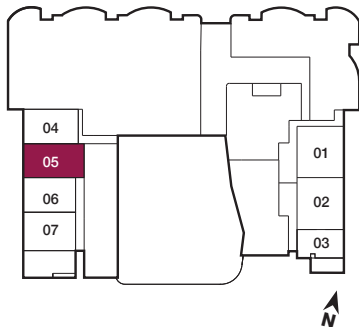

C15

2 BEDROOM
830 sq.ft.
40 sq.ft. Terrace

FLOOR 2

Furniture not included. Actual floor area may differ from stated floor area; see APS for details. Keyplans are for location only. Suite numbering and balcony locations may change between floors. Floorplans may be mirrored in building. All prices, sizes and specifications are subject to change without notice. E.&O.E

C20

2 BEDROOM
905 sq.ft.

FLOOR 2-5 / FLOOR 2 SHOWN

Furniture not included. Actual floor area may differ from stated floor area; see APS for details. Keyplans are for location only. Suite numbering and balcony locations may change between floors. Floorplans may be mirrored in building. All prices, sizes and specifications are subject to change without notice. E.&O.E

reina

C13

2 BEDROOM + DEN
805 sq.ft.

GROUND

Furniture not included. Actual floor area may differ from stated floor area; see APS for details. Keyplans are for location only. Suite numbering and balcony locations may change between floors. Floorplans may be mirrored in building. All prices, sizes and specifications are subject to change without notice. E.&O.E

reina

F1

INLAW SUITE
920 sq.ft.

GROUND

Furniture not included. Actual floor area may differ from stated floor area; see APS for details. Keyplans are for location only. Suite numbering and balcony locations may change between floors. Floorplans may be mirrored in building. All prices, sizes and specifications are subject to change without notice. E.&O.E