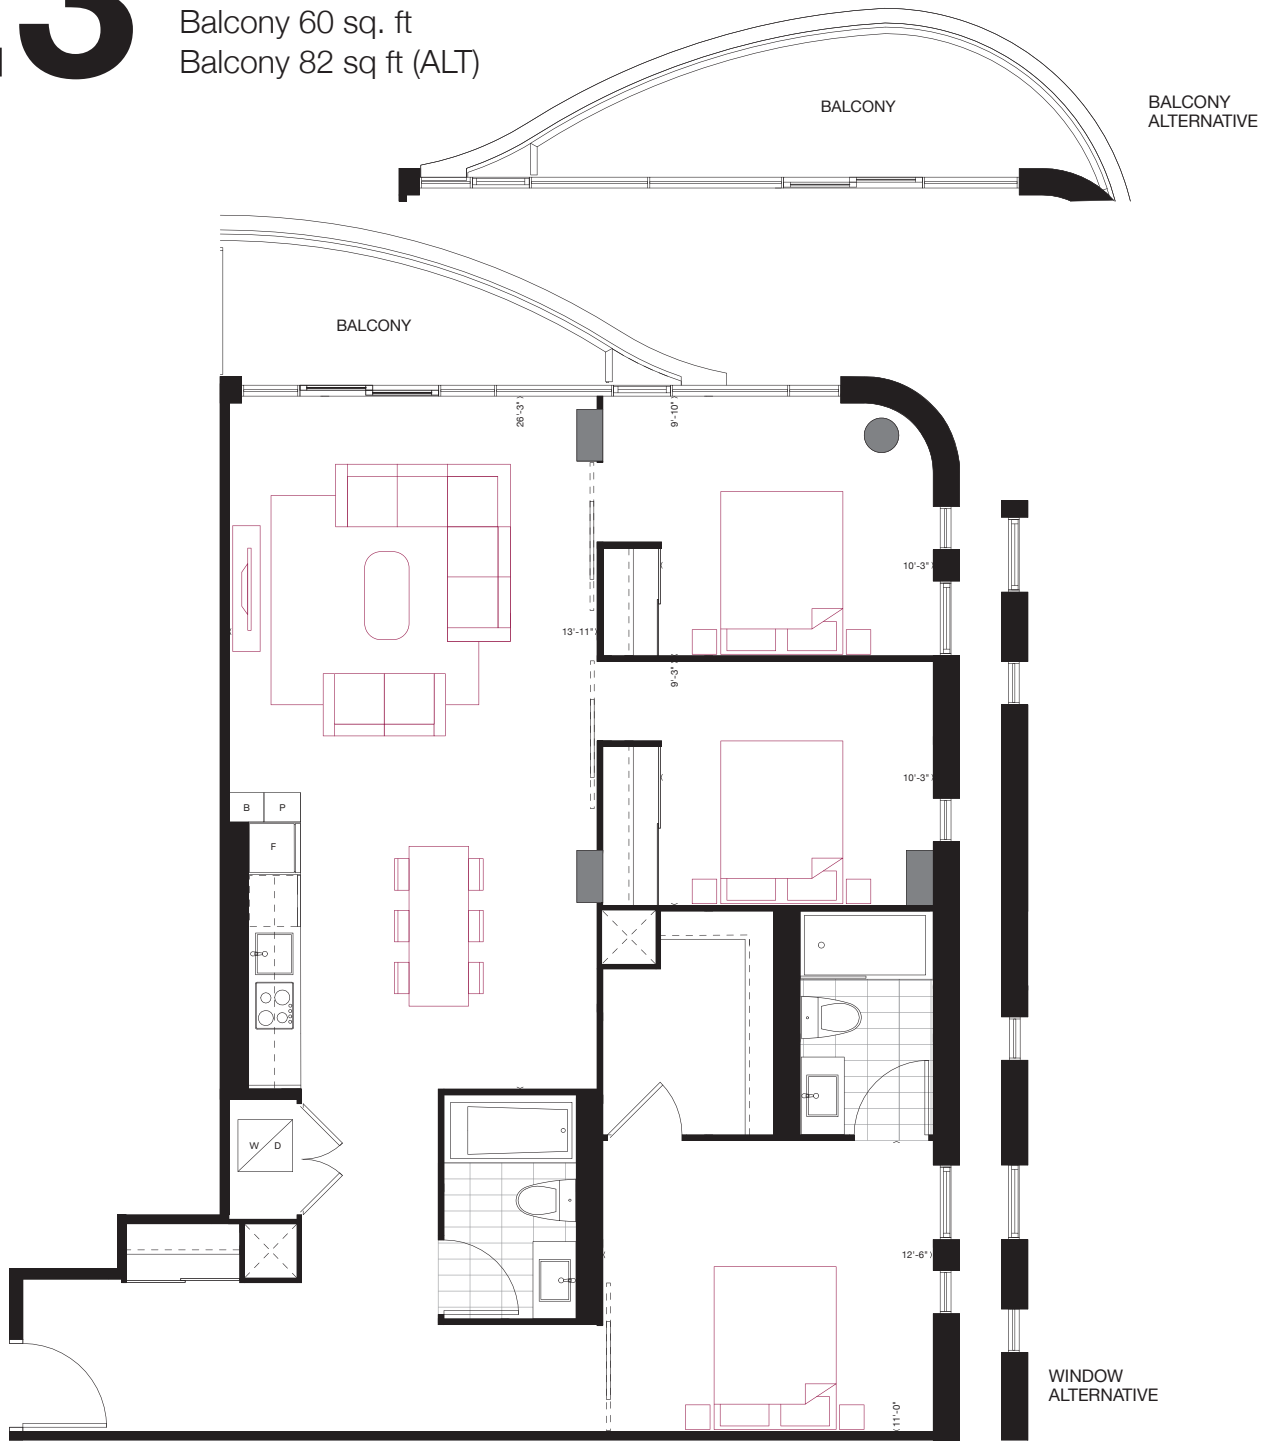

reina

A6

1 BEDROOM
730 sq.ft.
175 sq.ft. Terrace

FLOOR 8

Furniture not included. Actual floor area may differ from stated floor area; see APS for details. Keyplans are for location only. Suite numbering and balcony locations may change between floors. Floorplans may be mirrored in building. All prices, sizes and specifications are subject to change without notice. E.&O.E

reina

F1

INLAW SUITE
920 sq.ft.

GROUND

Furniture not included. Actual floor area may differ from stated floor area; see APS for details. Keyplans are for location only. Suite numbering and balcony locations may change between floors. Floorplans may be mirrored in building. All prices, sizes and specifications are subject to change without notice. E.&O.E

reina

E2

3 BEDROOM
1,055 sq.ft.
270 sq.ft. Terrace + 30 sq.ft Balcony

FLOOR 3

Furniture not included. Actual floor area may differ from stated floor area; see APS for details. Keyplans are for location only. Suite numbering and balcony locations may change between floors. Floorplans may be mirrored in building. All prices, sizes and specifications are subject to change without notice. E.&O.E

reina

E3

3 BEDROOM
1,175 sq.ft.
 Balcony 60 sq. ft
 Balcony 82 sq ft (ALT)

FLOORS 3-7 / FLOOR 3 SHOWN

Furniture not included. Actual floor area may differ from stated floor area; see APS for details. Keyplans are for location only. Suite numbering and balcony locations may change between floors. Floorplans may be mirrored in building. All prices, sizes and specifications are subject to change without notice. E.&O.E