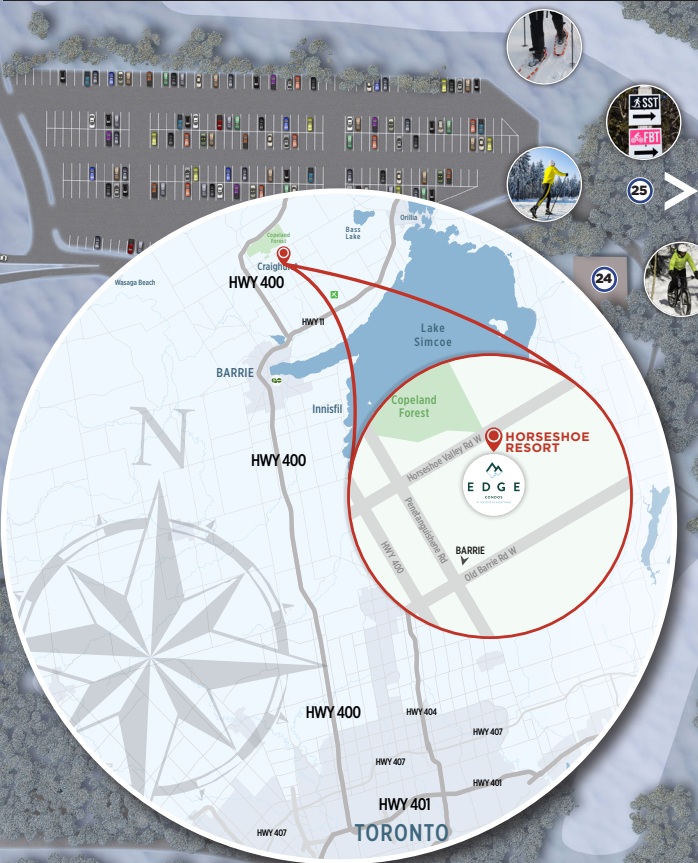

- ### HORSESHOE RESORT LEGEND
- | | |
|---|---|
| 1. HORSESHOE RESORT RESIDENCES PRESENTATION CENTRE | 12. COOKHOUSE CAFETERIA |
| 2. FUTURE RESIDENCES | 13. ADVENTURE PARK |
| 3. COPELAND HOUSE | 14. HORSESHOE CENTRE |
| 4. SLOPESIDE CONDOS | 15. TACK SHOP/TUBING TICKETS |
| 5. THE INN: INN STEAKHOUSE & LOUNGE, OUTDOOR POOL, AMBA SPA, FITNESS ROOM, INDOOR POOL, CONFERENCE ROOMS, ARCADE, HOTEL ROOMS | 16. ICE SKATING RINK |
| 6. WEDDING/EVENT TENT | 17. TUBING CARPET LIFT |
| 7. ELLESMERE CHAPEL | 18. TUBING |
| 8. GUEST SERVICES | 19. TRIPLE CHAIR LIFT |
| 9. TEE TO SKI RETAIL SHOP & RENTAL SHOP | 20. HIGH RIDER QUAD |
| 10. CRAZY HORSE RESTAURANT | 21. HIGH SPEED 6 PERSON CHAIR |
| 11. FIRE PITS | 22. KIMBLES CARPET |
| | 23. TERRAIN PARK |
| | 24. CROSS COUNTRY CENTRE |
| | 25. COPELAND FOREST/ CROSS COUNTRY TRAILS |