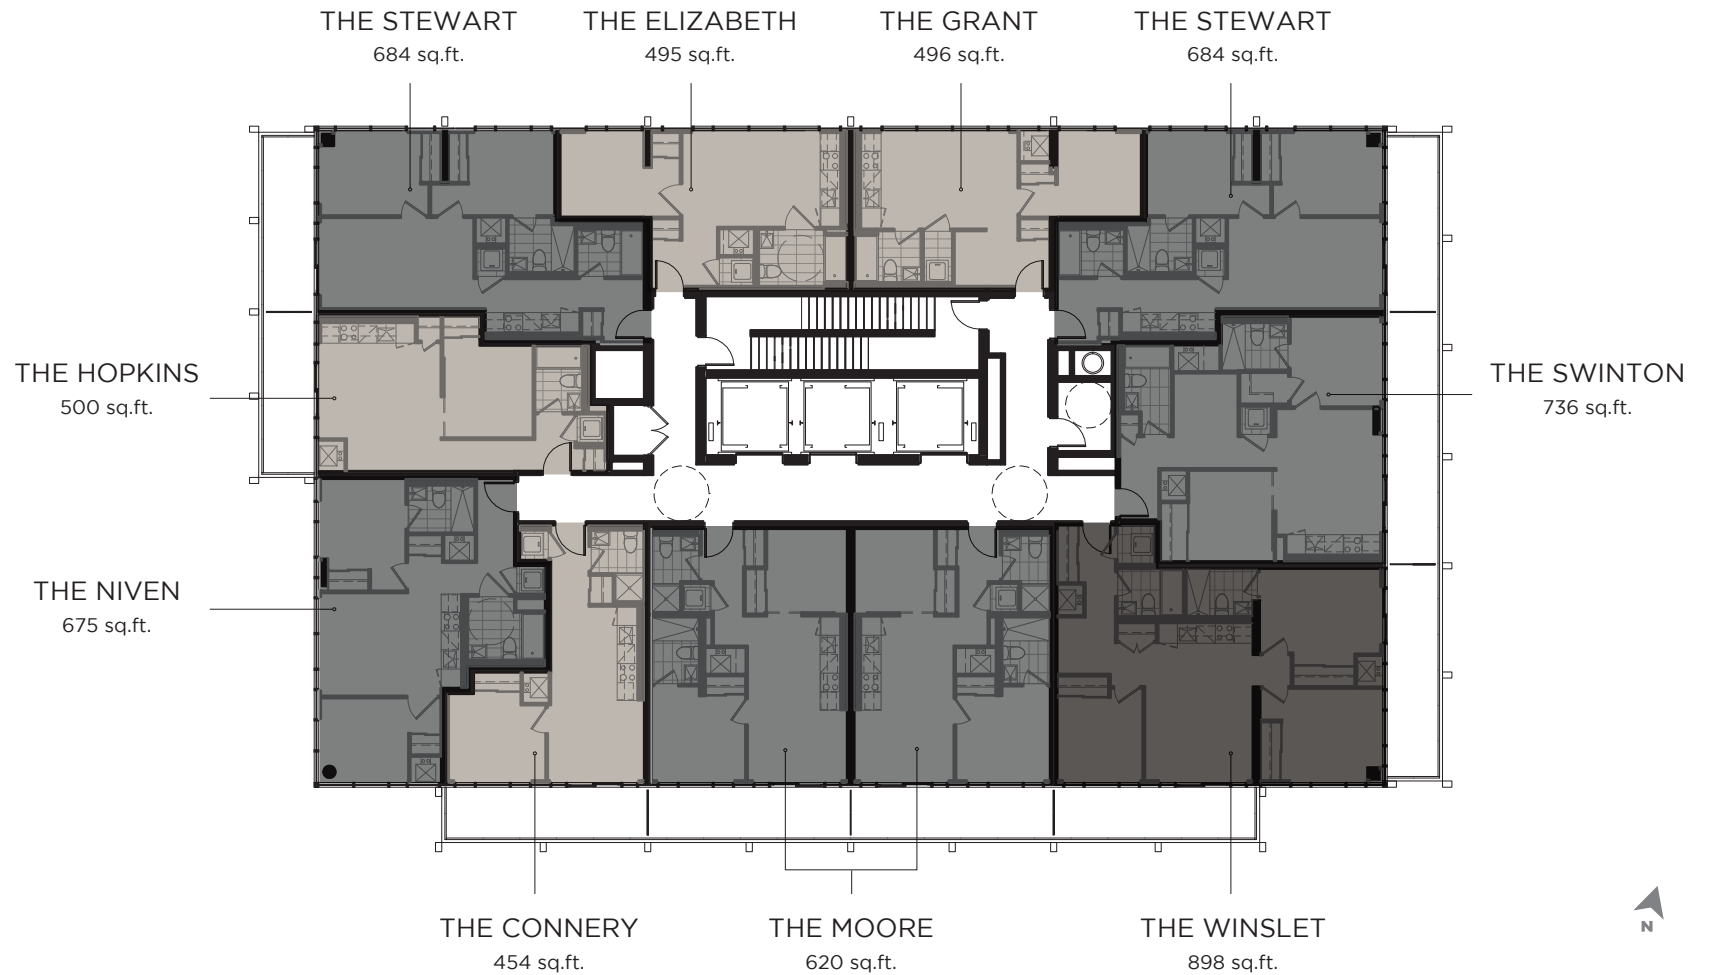

- 1 BEDROOM
- 2 BEDROOM
- 3 BEDROOM

SOUTH
TYPICAL KEYPLATE

**GRAND
CENTRAL
MIMICO**

VANDYK
PROPERTIES

All measurements and dimensions are approximate and are not guaranteed to be exact or to scale. Actual usable floor area may vary from stated floor area. Dimensions may vary with actual construction. Furnishings and accessories represented are for illustration purposes only and are not included. Specifications, sizes, materials are subject to change without notice. E.&O.E.