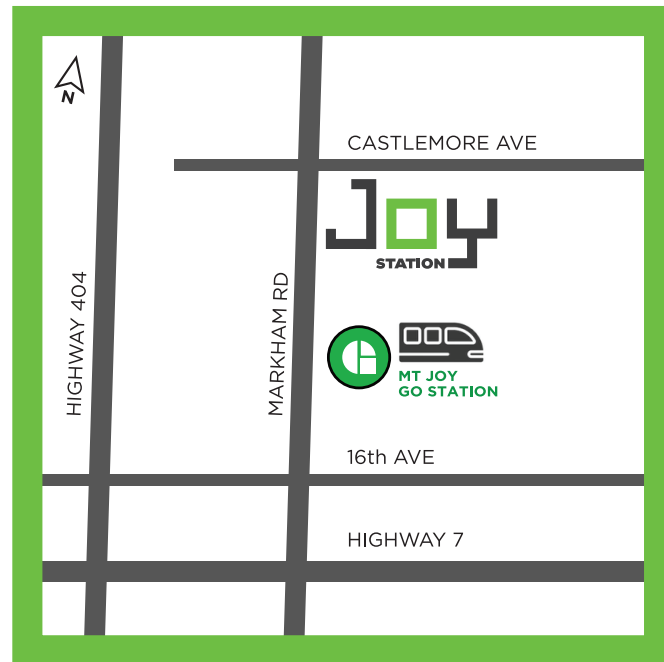

Joy STATION

TRANSIT MAP

- Linconville
- Stouffville
- Mount Joy**
- Markham
- Centennial
- Unionville
- Miliken
- Agricourt

All renderings are artist's concept only. Specifications are subject to change without notice. E.&O.E. Joy Station Condos: Transit Map Copyright © 2021 Liberty Development Corporation. All Rights Reserved. Map not to scale and is artist's concept only. All alignments, locations, names and quantity of stations are conceptual and subject to change.

Joy STATION TRANSIT MAP

- Linconville
- Stouffville
- Mount Joy
- Markham
- Centennial
- Unionville
- Miliken
- Agricourt

DIRECT CONNECTION TO UNION STATION FROM MOUNT JOY

All renderings are artist's concept only. Specifications are subject to change without notice. E.&O.E. Joy Station Condos: Transit Map Copyright © 2021 Liberty Development Corporation. All Rights Reserved. MMap not to scale and is artist's concept only. All alignments, locations, names and quantity of stations are conceptual and subject to change.