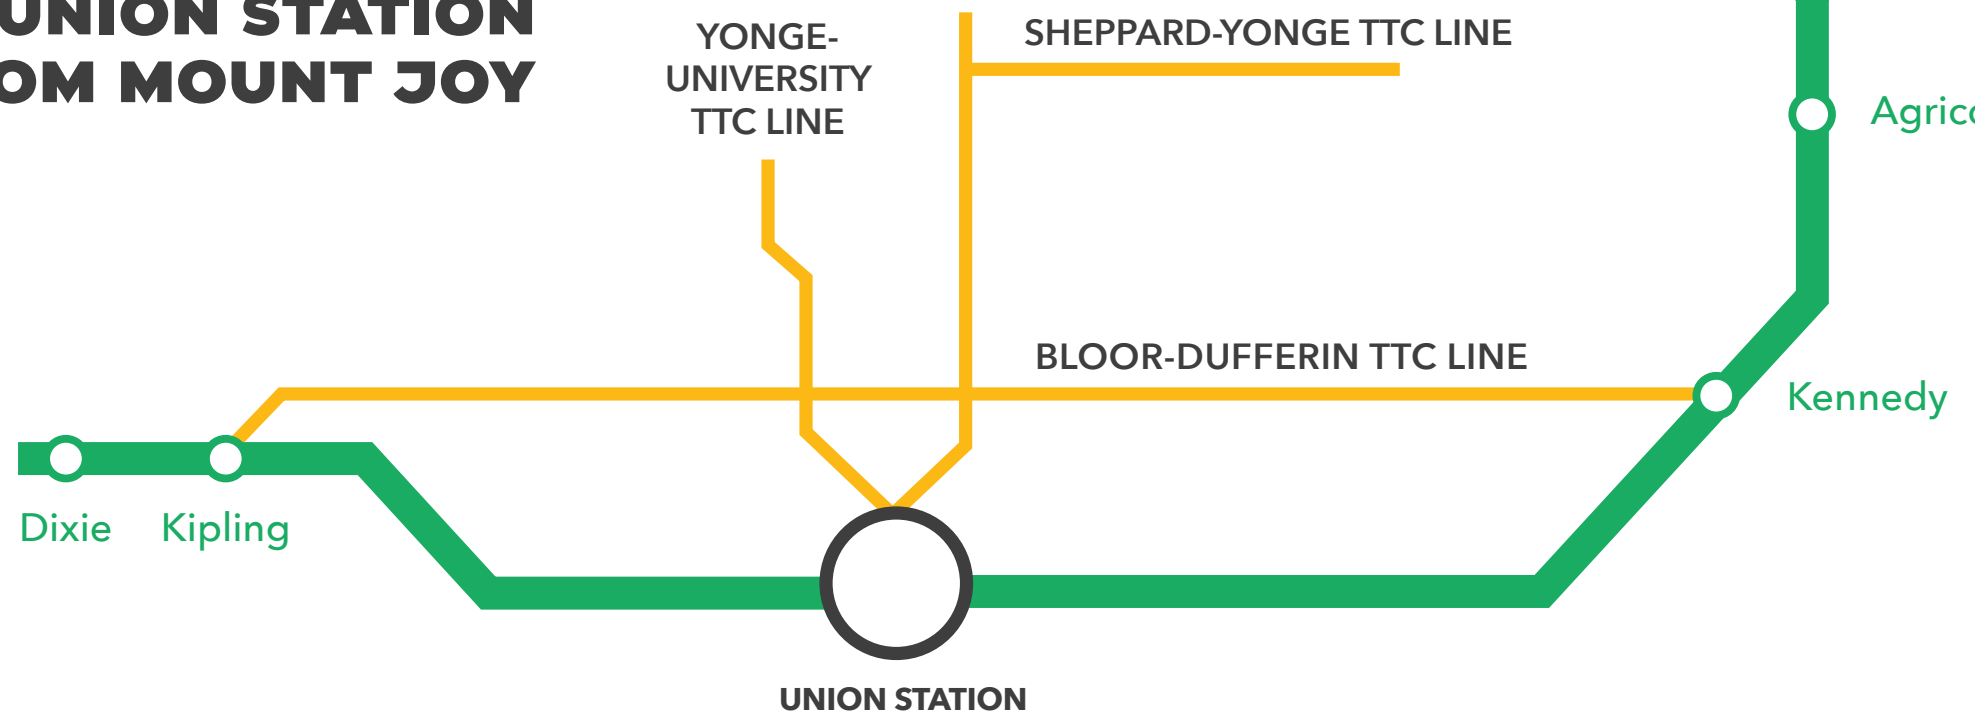

Joy STATION

TRANSIT MAP

- Linconville
- Stouffville
- Mount Joy**
- Markham
- Centennial
- Unionville
- Miliken
- Agricourt

All renderings are artist's concept only. Specifications are subject to change without notice. E.&O.E. Joy Station Condos: Transit Map Copyright © 2021 Liberty Development Corporation. All Rights Reserved. Map not to scale and is artist's concept only. All alignments, locations, names and quantity of stations are conceptual and subject to change.

Joy STATION TRANSIT MAP

- Linconville
- Stouffville
- Mount Joy
- Markham
- Centennial
- Unionville
- Miliken
- Agricourt

DIRECT CONNECTION TO UNION STATION FROM MOUNT JOY

All renderings are artist's concept only. Specifications are subject to change without notice. E.&O.E. Joy Station Condos: Transit Map Copyright © 2021 Liberty Development Corporation. All Rights Reserved. MMap not to scale and is artist's concept only. All alignments, locations, names and quantity of stations are conceptual and subject to change.