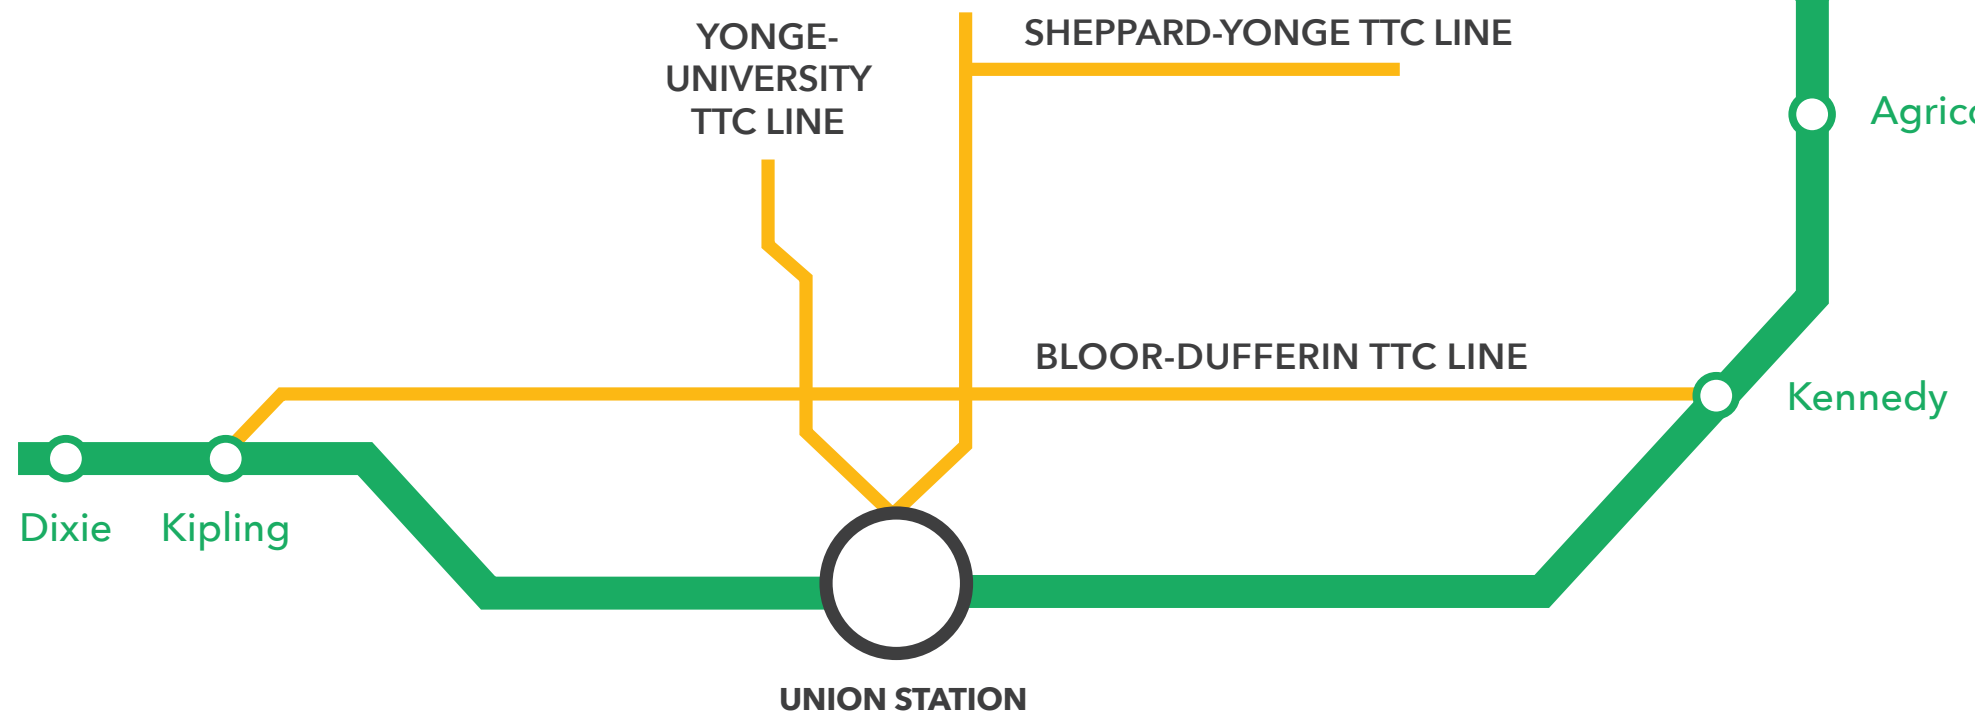

Joy STATION

TRANSIT MAP

- Linconville
- Stouffville
- Mount Joy**
- Markham
- Centennial
- Unionville
- Miliken
- Agricourt

All renderings are artist's concept only. Specifications are subject to change without notice. E.&O.E. Joy Station Condos: Transit Map Copyright © 2021 Liberty Development Corporation. All Rights Reserved. Map not to scale and is artist's concept only. All alignments, locations, names and quantity of stations are conceptual and subject to change.

Joy STATION TRANSIT MAP

- Linconville
- Stouffville
- Mount Joy
- Markham
- Centennial
- Unionville
- Miliken
- Agricourt

DIRECT CONNECTION TO UNION STATION FROM MOUNT JOY

All renderings are artist's concept only. Specifications are subject to change without notice. E.&O.E. Joy Station Condos: Transit Map Copyright © 2021 Liberty Development Corporation. All Rights Reserved. MMap not to scale and is artist's concept only. All alignments, locations, names and quantity of stations are conceptual and subject to change.