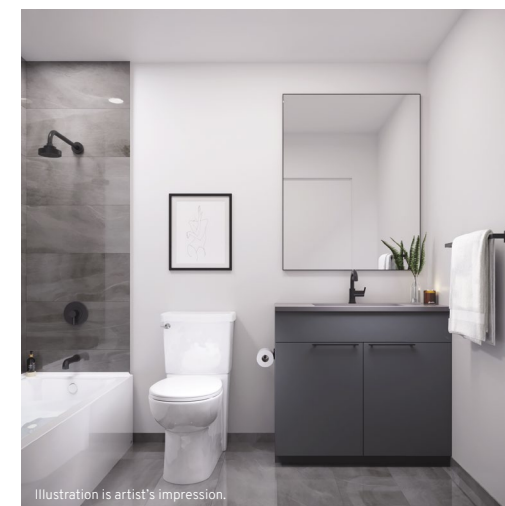

Where shower singers, Jenga masters,

and budding Picassos shine.

Illustration is artist's impression.

Mid-Tone Kitchen Standard

Whether you are a young family or couple keen for that homey feeling, or an empty nester looking for the right amount of space, Realm is perfect for you. Unmistakably contemporary, with exceptional finishes that are warm and welcoming, its open plan living at its finest. With luxurious primary bedrooms, modern kitchens and baths, and balconies, the suites at Realm are spacious, eminently liveable and quite simply sublime.

Illustration is artist's impression.

Light & Bright Kitchen Upgrade

Illustration is artist's impression.

Mid-Tone Kitchen Upgrade

Illustration is artist's impression.

Bedroom

Light & Bright Bathroom Upgrade

Light & Bright Bathroom Standard

Mid-Tone Bathroom Standard

Mid-Tone Bathroom Upgrade

A smart living experience.

ADIHOME+

The ability to control your living experience is a standard feature at Realm. With the help of Adi Home+, every resident can connect and interact with their living space from anywhere. Designed by SmartONE Solutions, Adi Home+ is a proprietary smart building technology that ensures security and convenience are always at your fingertips. Whether it's booking the elliptical machine or letting the dog walker in, turning of the light or raising the blinds when you are too lazy to move, or being notified about your delivery, Adi Home+ let's you do all that and more with your mobile device or in-suite digital wall pad. No matter where you are and what you are doing, you can control your home environment with just a press of a button.