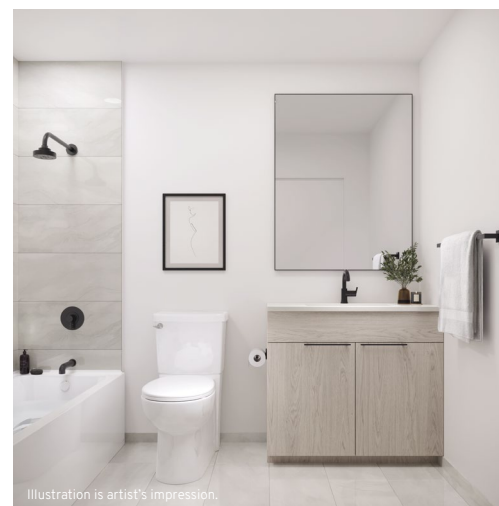

Where shower singers, Jenga masters,

and budding Picassos shine.

Illustration is artist's impression.

Mid-Tone Kitchen Standard

Whether you are a young family or couple keen for that homey feeling, or an empty nester looking for the right amount of space, Realm is perfect for you. Unmistakably contemporary, with exceptional finishes that are warm and welcoming, its open plan living at its finest. With luxurious primary bedrooms, modern kitchens and baths, and balconies, the suites at Realm are spacious, eminently liveable and quite simply sublime.

Illustration is artist's impression.

Light & Bright Kitchen Upgrade

Illustration is artist's impression.

Mid-Tone Kitchen Upgrade

Illustration is artist's impression.

Bedroom

Light & Bright Bathroom Upgrade

Light & Bright Bathroom Standard

Mid-Tone Bathroom Standard

Mid-Tone Bathroom Upgrade

A smart living experience.

ADIHOME+

The ability to control your living experience is a standard feature at Realm. With the help of Adi Home+, every resident can connect and interact with their living space from anywhere. Designed by SmartONE Solutions, Adi Home+ is a proprietary smart building technology that ensures security and convenience are always at your fingertips. Whether it's booking the elliptical machine or letting the dog walker in, turning of the light or raising the blinds when you are too lazy to move, or being notified about your delivery, Adi Home+ let's you do all that and more with your mobile device or in-suite digital wall pad. No matter where you are and what you are doing, you can control your home environment with just a press of a button.