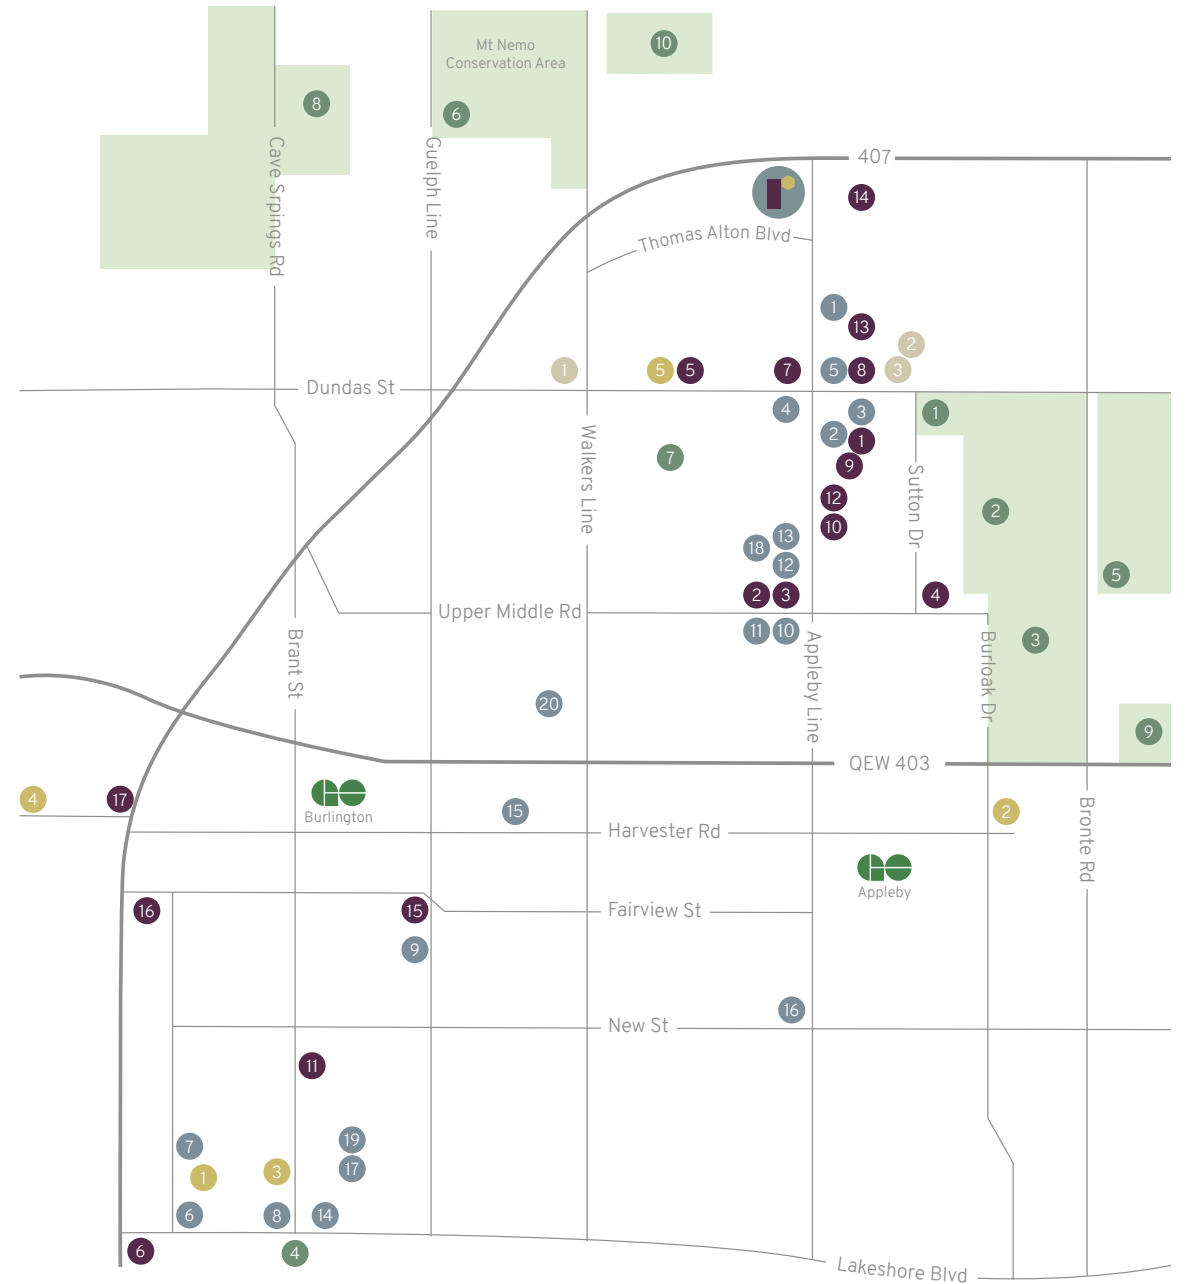

RESTAURANTS

1. Dairy Queen
2. Cora
3. Paramount Middle Eastern Kitchen
4. Starbucks
5. Tim Hortons
6. Spencer's at the Waterfront
7. The Sunshine Doughnut Co.
8. Crema Di Gelato
9. The Dutch Shop
10. Turtle Jack's
11. Hibachi Teppanyaki Restaurant
12. Beertown Public House
13. Ben Thanh
14. Boon Burger Café
15. Jake's Grill & Oyster House
16. Saving Thyme Catering & Patisserie
17. Son of a Peach Pizzeria
18. The Sushi Asano
19. The Martini House
20. The Judge & Jury

PARKS & GOLF COURSES:

1. Twelve Mile Trail
2. Avalon Parkette Lookout
3. Bronte Creek Provincial Park
4. Brant Street Pier
5. Fourteen Mile Creek
6. Mount Nemo Conservation Area
7. Millcroft Golf Club
8. Burlington Springs Golf & Country Club
9. Deerfield Golf Course
10. Indian Wells Golf Club

SHOPS & SERVICES

1. Fortinos
2. Metro Millcroft
3. LCBO
4. Aslan Market Butcher Shop Halal
5. Dr Frank J Hayden Secondary School
6. Joseph Brant Hospital
7. SmartCentres Burlington North
8. Golf Town
9. Sport Chek
10. Michaels
11. Centro Garden
12. Winners
13. DSW Designer Shoe Warehouse
14. Lowe's Home Improvement
15. Burlington Centre
16. Mapleview Shopping Centre
17. IKEA Burlington

ENTERTAINMENT

1. Art Gallery of Burlington
2. Cineplex Cinemas
3. The Burlington Performing Arts Centre
4. Royal Botanical Gardens
5. Haber Recreation Centre

FITNESS

1. Orangetheory Fitness
2. GoodLife Fitness
3. LA Fitness