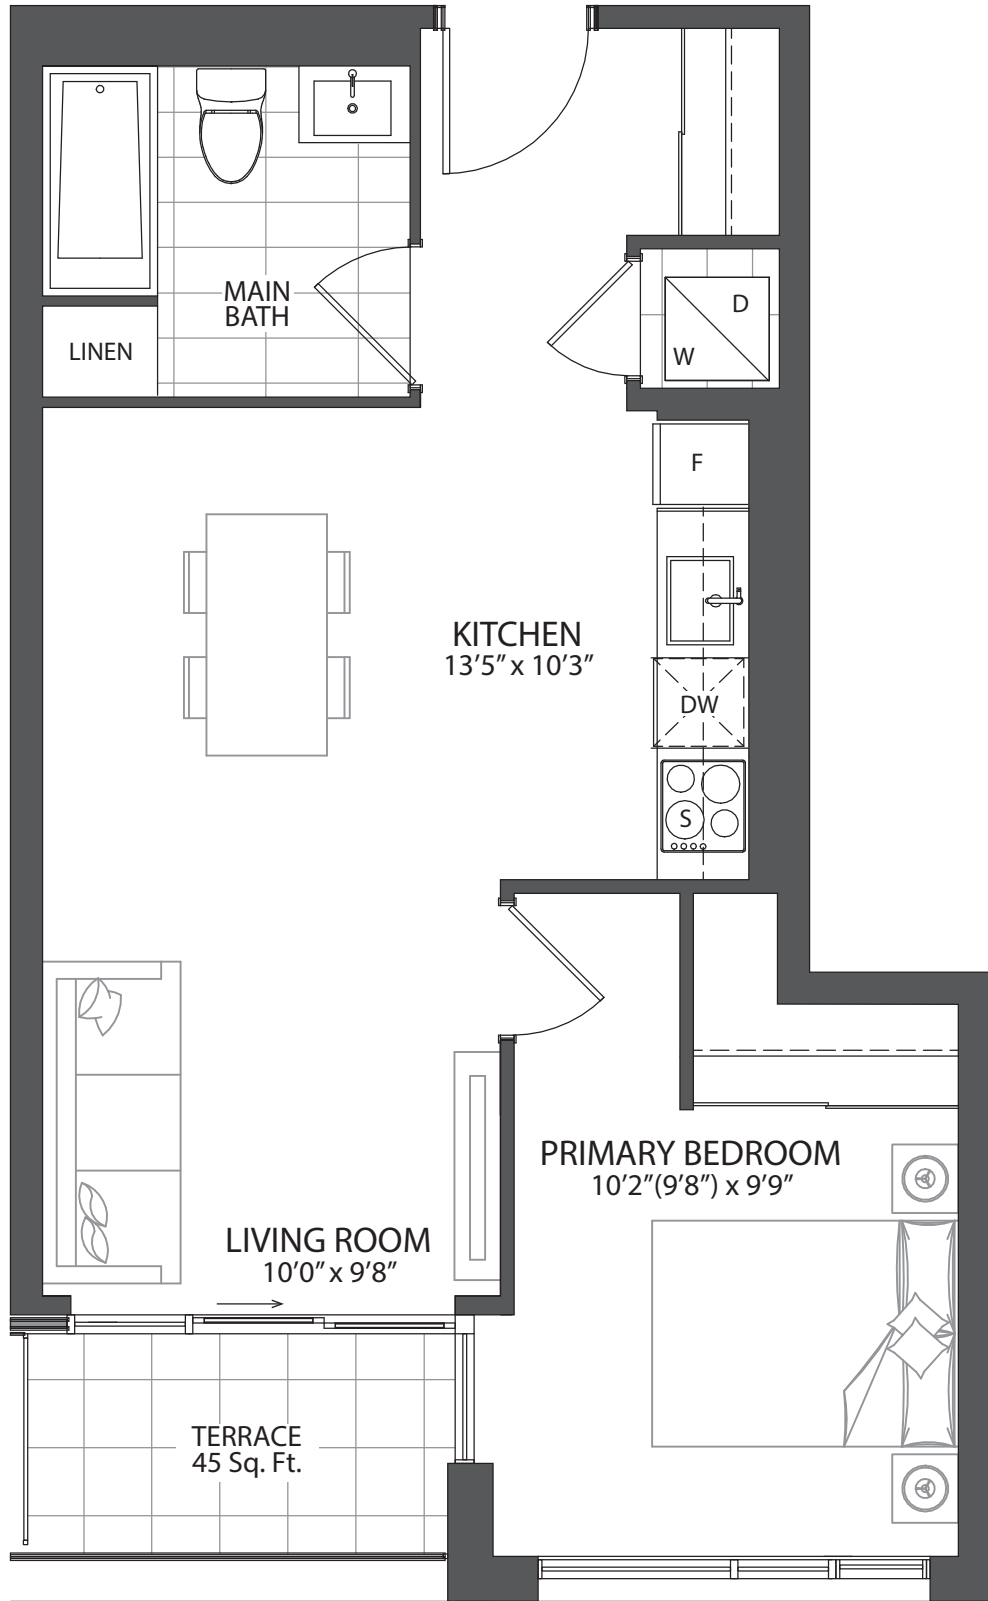

Kazmir
CONDOS

**ONE
BED ROOM**

SUITES

KAZ-02

535 SQ. FT.

**ONE
BEDROOM
SUITES**

Areas and dimensions are approximate and actual usable floor space may vary from the stated area. Layout may be reverse of the unit purchased. Prices, figures, illustrations, sizes, features and finishes are subject to change without notice. E. & O.E.

**ONE
BEDROOM
SUITES**

FLOOR 4

FLOOR 3

FLOOR 2

544 SQ. FT.

KAZ-05

Areas and dimensions are approximate and actual usable floor space may vary from the stated area. Layout may be reverse of the unit purchased. Prices, figures, illustrations, sizes, features and finishes are subject to change without notice. E. & O.E.

KAZ-06

528 SQ. FT.

FLOOR 6

FLOOR 5

FLOOR 4

FLOOR 3

FLOOR 2

**ONE
BEDROOM
SUITES**

**ONE
BEDROOM
SUITES**

FLOOR 6

FLOOR 5

FLOOR 4

FLOOR 3

FLOOR 2

584 SQ. FT.

KAZ-08A