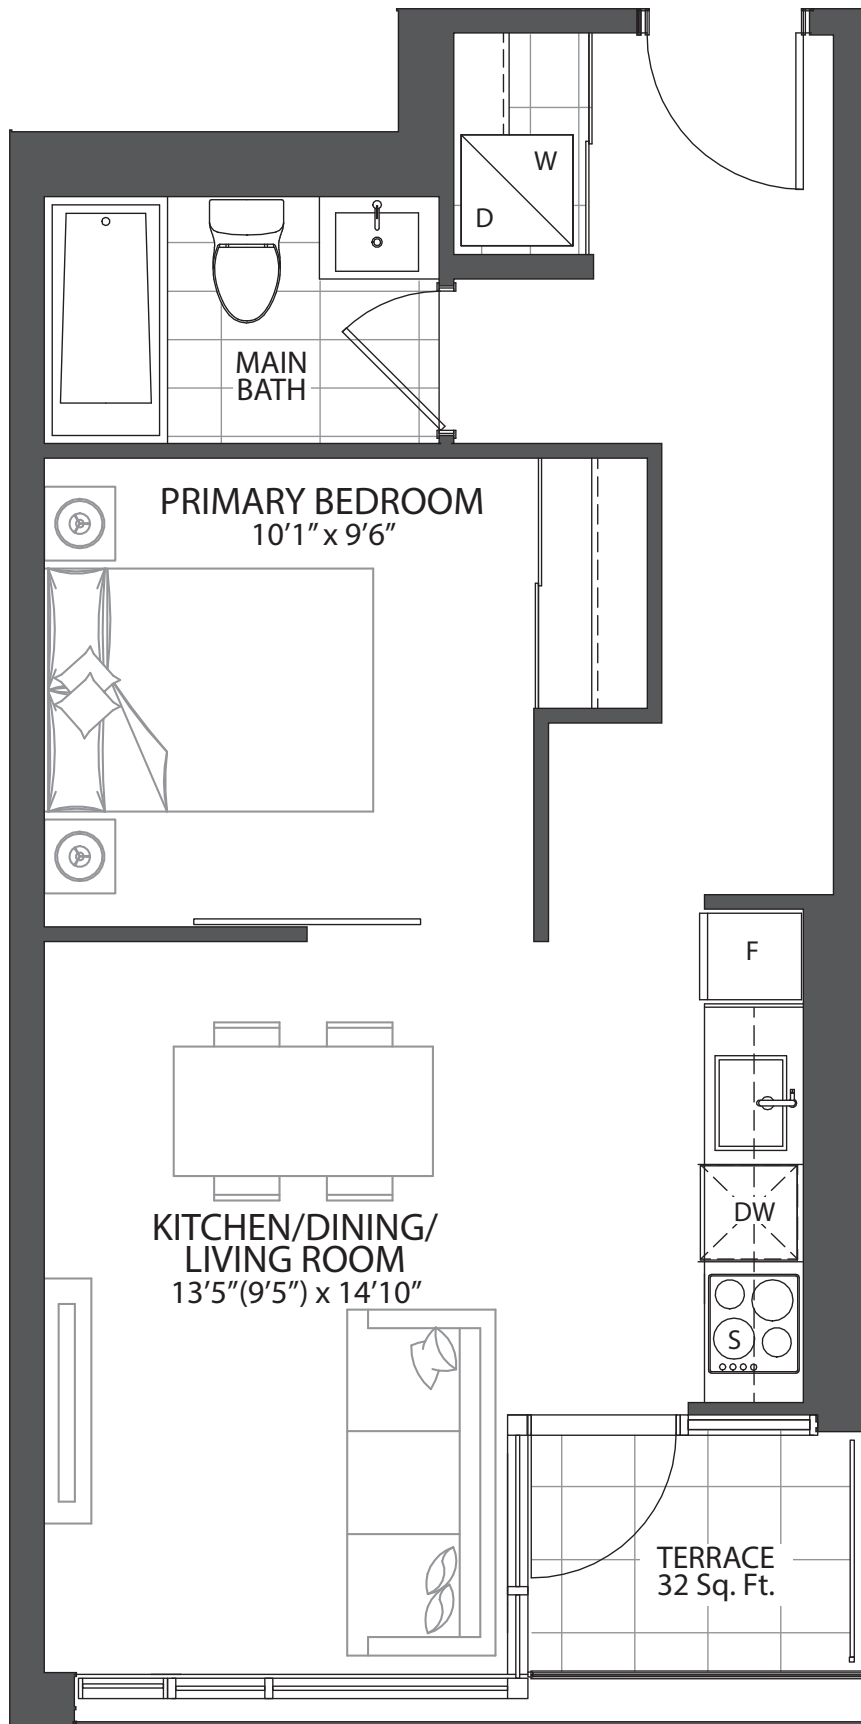

Kazmir
CONDOS

**ONE
BED ROOM**

SUITES

KAZ-02

535 SQ. FT.

**ONE
BEDROOM
SUITES**

Areas and dimensions are approximate and actual usable floor space may vary from the stated area. Layout may be reverse of the unit purchased. Prices, figures, illustrations, sizes, features and finishes are subject to change without notice. E. & O.E.

**ONE
BEDROOM
SUITES**

FLOOR 4

FLOOR 3

FLOOR 2

544 SQ. FT.

KAZ-05

Areas and dimensions are approximate and actual usable floor space may vary from the stated area. Layout may be reverse of the unit purchased. Prices, figures, illustrations, sizes, features and finishes are subject to change without notice. E. & O.E.

KAZ-06

528 SQ. FT.

FLOOR 6

FLOOR 5

FLOOR 4

FLOOR 3

FLOOR 2

**ONE
BEDROOM
SUITES**

**ONE
BEDROOM
SUITES**

FLOOR 6

FLOOR 5

FLOOR 4

FLOOR 3

FLOOR 2

584 SQ. FT.

KAZ-08A