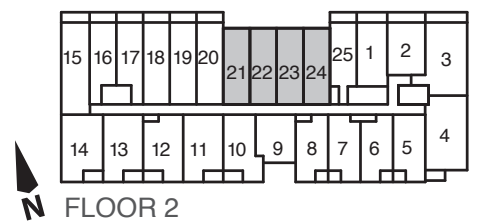

ONE
BEDROOM
SUITES

Areas and dimensions are approximate and actual usable floor space may vary from the stated area. Layout may be reverse of the unit purchased. Prices, figures, illustrations, sizes, features and finishes are subject to change without notice. E. & O.E.