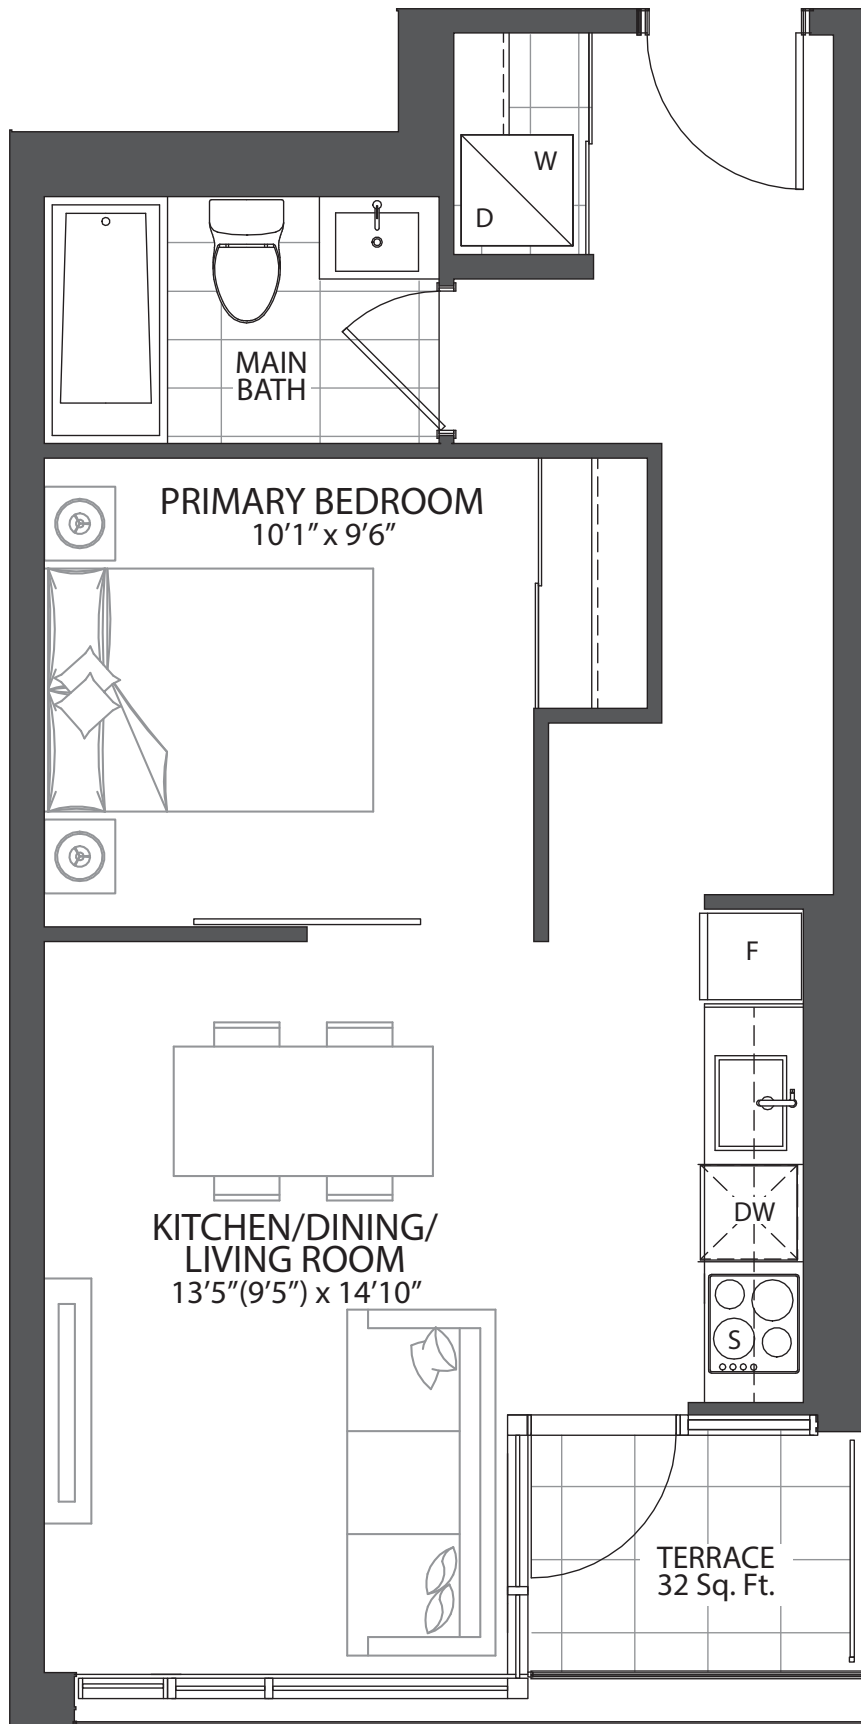

Kazmir
CONDOS

**ONE
BED ROOM**

SUITES

KAZ-02

535 SQ. FT.

**ONE
BEDROOM
SUITES**

Areas and dimensions are approximate and actual usable floor space may vary from the stated area. Layout may be reverse of the unit purchased. Prices, figures, illustrations, sizes, features and finishes are subject to change without notice. E. & O.E.

**ONE
BEDROOM
SUITES**

544 SQ. FT.

KAZ-05

Areas and dimensions are approximate and actual usable floor space may vary from the stated area. Layout may be reverse of the unit purchased. Prices, figures, illustrations, sizes, features and finishes are subject to change without notice. E. & O.E.

KAZ-06

528 SQ. FT.

FLOOR 6

FLOOR 5

FLOOR 4

FLOOR 3

FLOOR 2

**ONE
BEDROOM
SUITES**

**ONE
BEDROOM
SUITES**

FLOOR 6

FLOOR 5

FLOOR 4

FLOOR 3

FLOOR 2

584 SQ. FT.

KAZ-08A