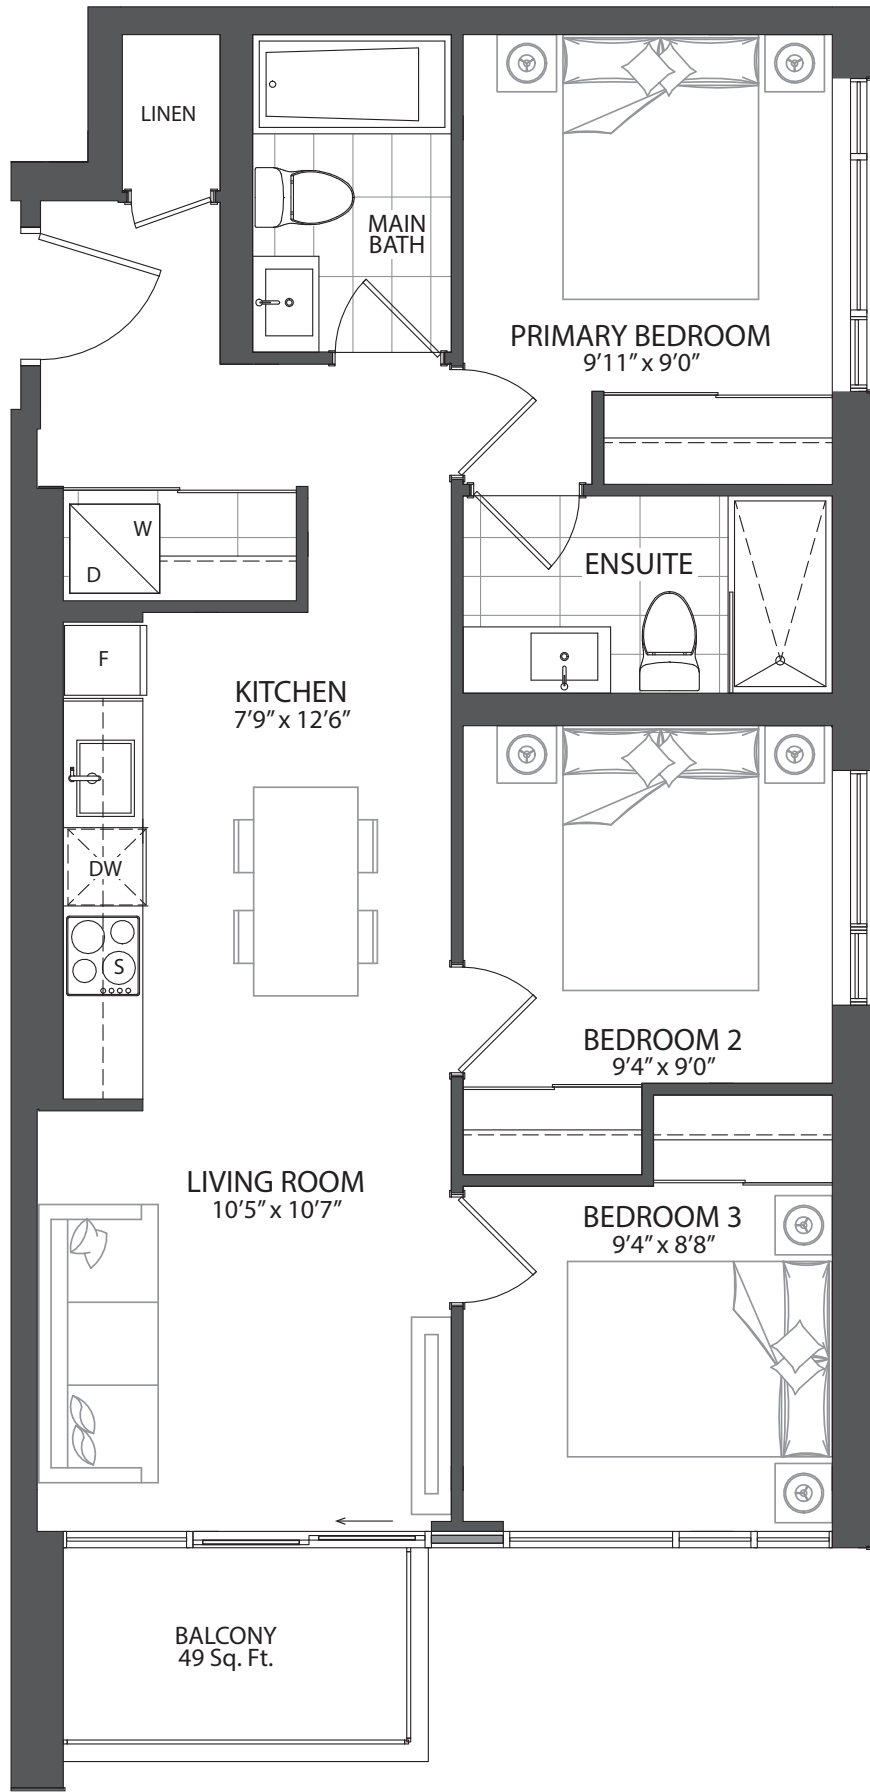

KAZ-06

528 SQ. FT.

FLOOR 6

FLOOR 5

FLOOR 4

FLOOR 3

FLOOR 2

**ONE
BEDROOM
SUITES**

746 SQ. FT. KAZ-PH5

8TH FLOOR UPPER

7TH FLOOR LOWER

**ONE
BEDROOM
SUITES**

Areas and dimensions are approximate and actual usable floor space may vary from the stated area. Layout may be reverse of the unit purchased. Prices, figures, illustrations, sizes, features and finishes are subject to change without notice. E. & O.E.

FLOOR 8

FLOOR 7

Kazmir
CONDOS

THREE
BEDROOM

SUITES

KAZ-04

823 SQ. FT.

FLOOR 4

FLOOR 3

FLOOR 2

**THREE
BEDROOM
SUITES**

Areas and dimensions are approximate and actual usable floor space may vary from the stated area. Layout may be reverse of the unit purchased. Prices, figures, illustrations, sizes, features and finishes are subject to change without notice. E. & O.E.