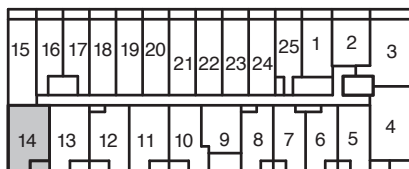

**TWO
BEDROOM
SUITES**

FLOOR 3

686 SQ. FT.

KAZ-12

Areas and dimensions are approximate and actual usable floor space may vary from the stated area. Layout may be reverse of the unit purchased. Prices, figures, illustrations, sizes, features and finishes are subject to change without notice. E. & O.E.