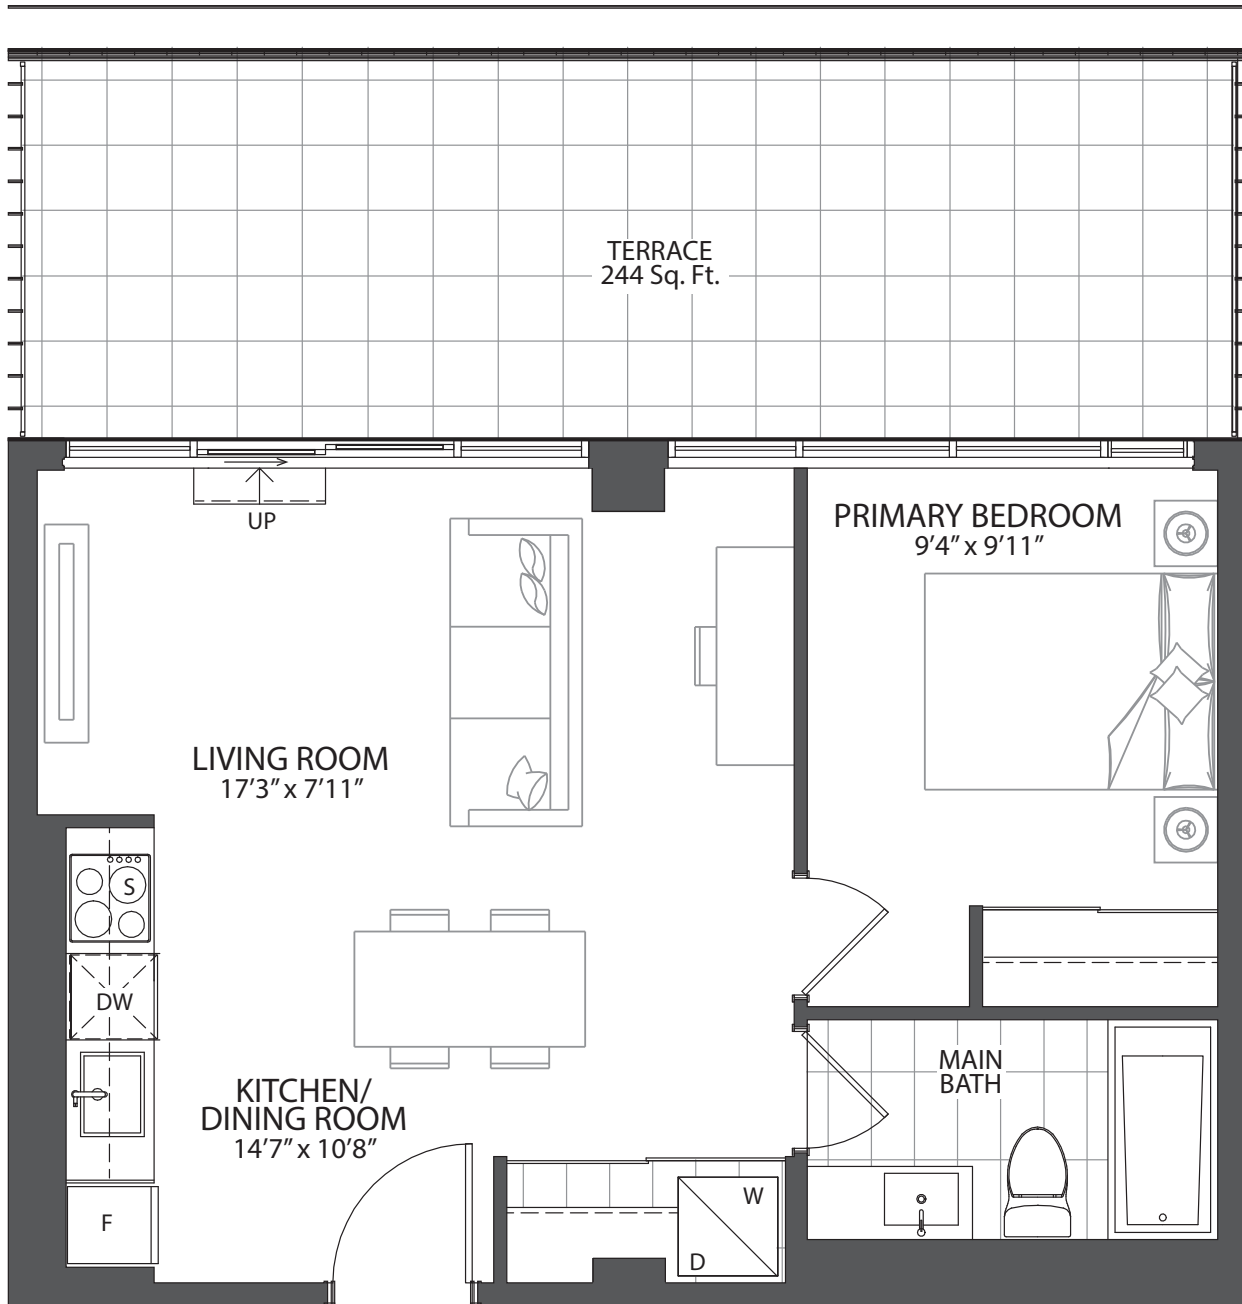

**ONE
BEDROOM
SUITES**

545 SQ. FT.

KAZ-39