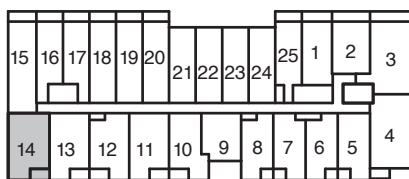

FLOOR 2

686 SQ. FT.

KAZ-12