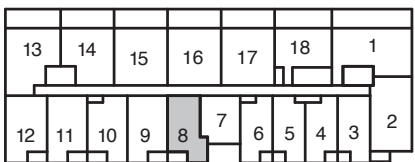

KAZ-06

528 SQ. FT.

FLOOR 6

FLOOR 5

FLOOR 4

FLOOR 3

FLOOR 2

**ONE
BEDROOM
SUITES**

Areas and dimensions are approximate and actual usable floor space may vary from the stated area. Layout may be reverse of the unit purchased. Prices, figures, illustrations, sizes, features and finishes are subject to change without notice. E. & O.E.

**ONE
BEDROOM
SUITES**

FLOOR 6

FLOOR 5

FLOOR 4

FLOOR 3

FLOOR 2

584 SQ. FT.

KAZ-08A