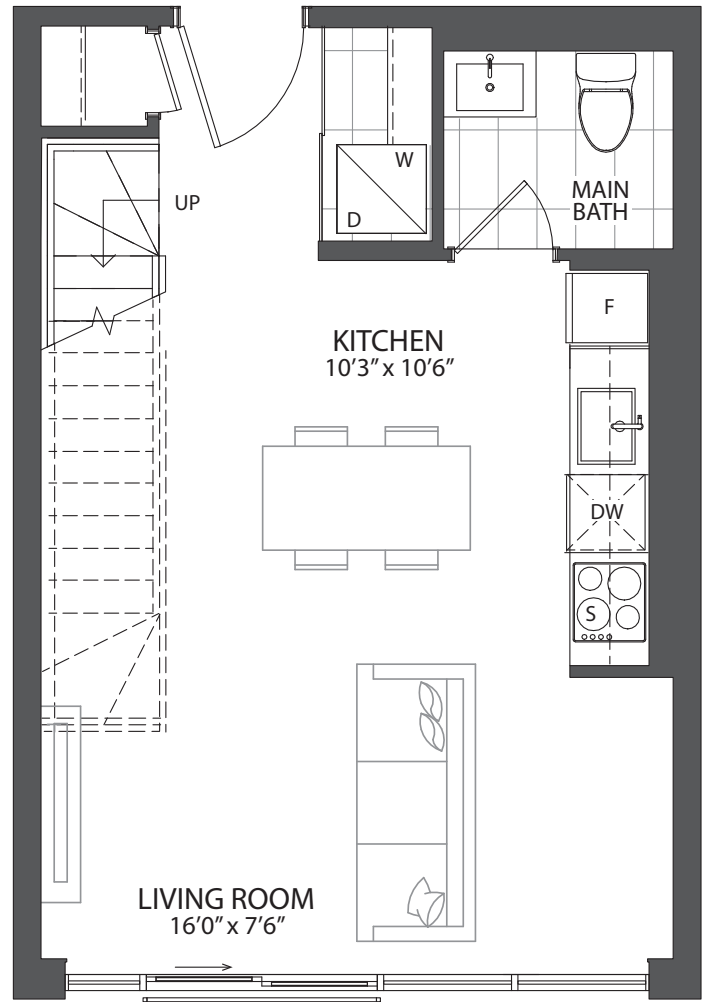

7TH FLOOR LOWER

**ONE
BEDROOM
SUITES**

Areas and dimensions are approximate and actual usable floor space may vary from the stated area. Layout may be reverse of the unit purchased. Prices, figures, illustrations, sizes, features and finishes are subject to change without notice. E. & O.E.