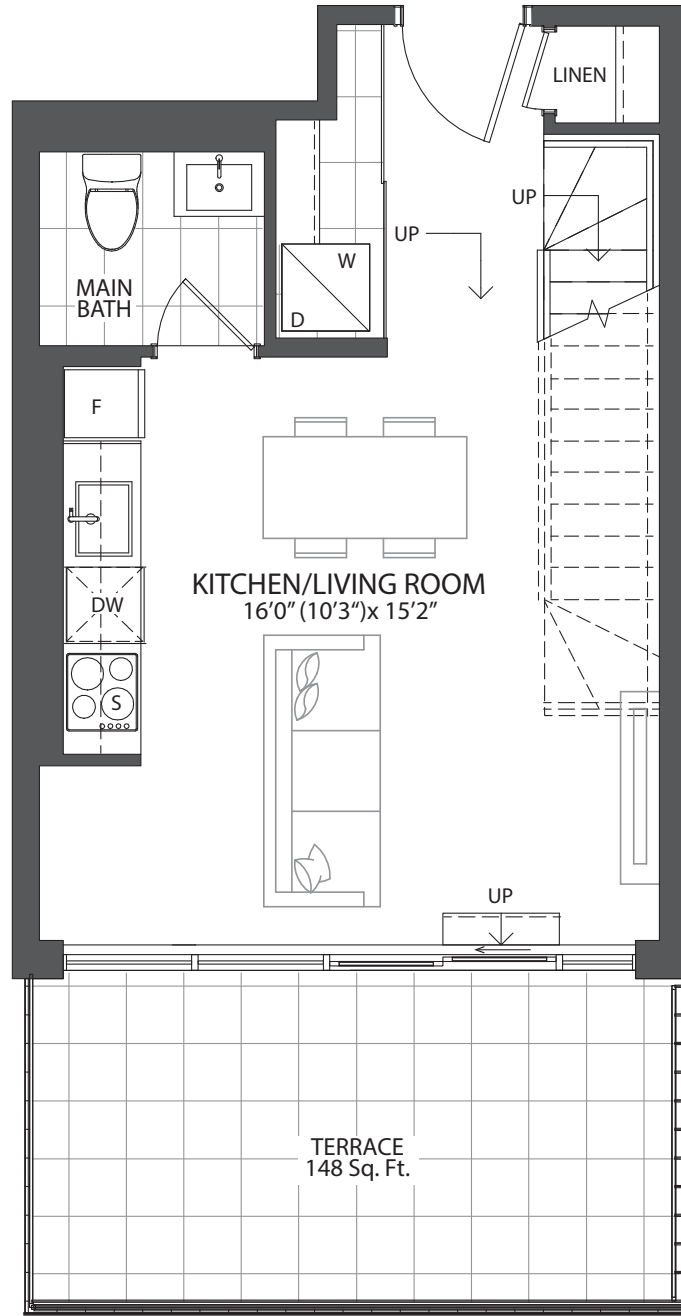

KAZ-40

400 SQ. FT.

ONE
BEDROOM
SUITES

Areas and dimensions are approximate and actual usable floor space may vary from the stated area. Layout may be reverse of the unit purchased. Prices, figures, illustrations, sizes, features and finishes are subject to change without notice. E. & O.E.

**ONE
BEDROOM
SUITES**

8TH FLOOR UPPER

7TH FLOOR LOWER

727 SQ. FT.

KAZ-PH4

FLOOR 8

FLOOR 7

Areas and dimensions are approximate and actual usable floor space may vary from the stated area. Layout may be reverse of the unit purchased. Prices, figures, illustrations, sizes, features and finishes are subject to change without notice. E. & O.E.