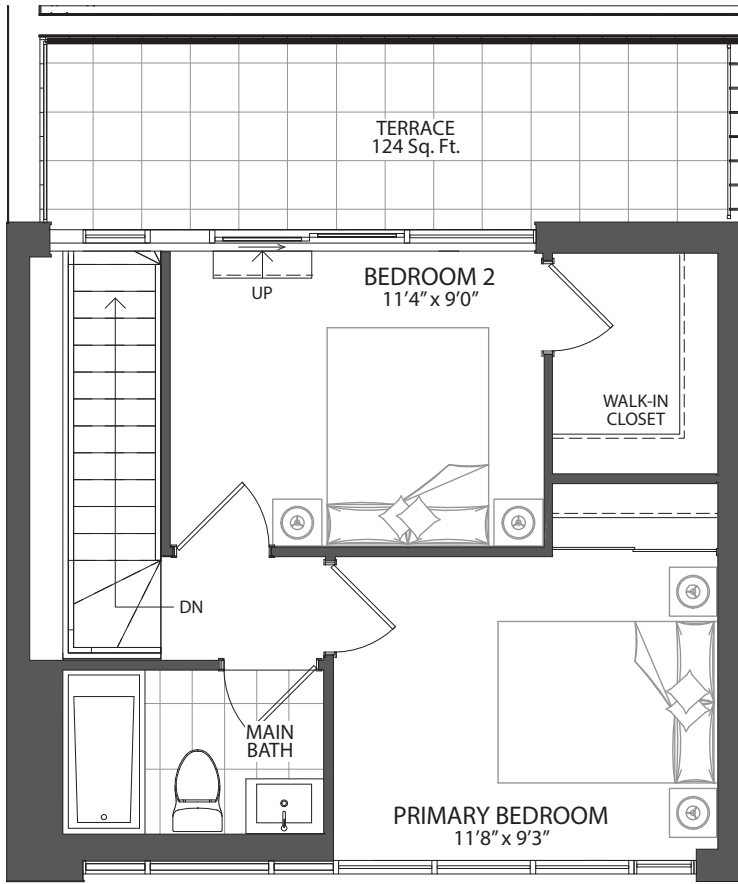

943 SQ. FT. KAZ-PH9

8TH FLOOR UPPER