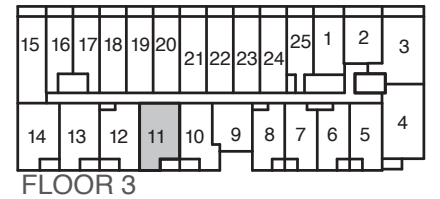

FLOOR 8

FLOOR 7

Kazmir
CONDOS

TWO
BEDROOM

SUITES

659 SQ. FT. KAZ-09A

**TWO
BEDROOM
SUITES**

Areas and dimensions are approximate and actual usable floor space may vary from the stated area. Layout may be reverse of the unit purchased. Prices, figures, illustrations, sizes, features and finishes are subject to change without notice. E. & O.E.