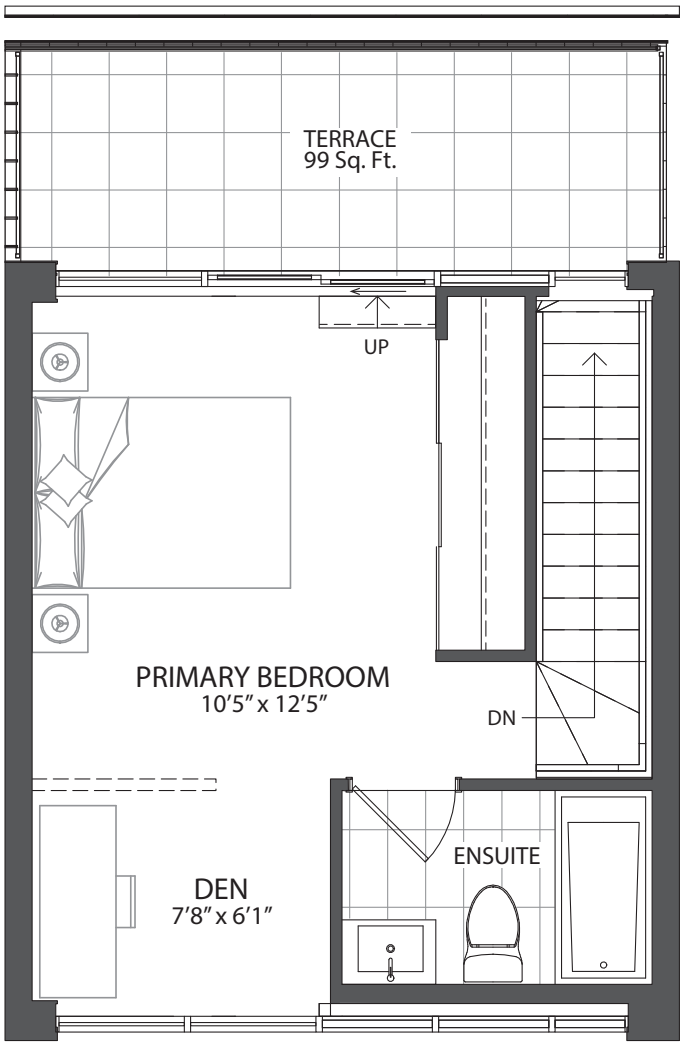

Kazmir
CONDOS

**ONE
BED ROOM**

SUITES

KAZ-02

535 SQ. FT.

**ONE
BEDROOM
SUITES**

Areas and dimensions are approximate and actual usable floor space may vary from the stated area. Layout may be reverse of the unit purchased. Prices, figures, illustrations, sizes, features and finishes are subject to change without notice. E. & O.E.

KAZ-40

400 SQ. FT.

ONE
BEDROOM
SUITES

Areas and dimensions are approximate and actual usable floor space may vary from the stated area. Layout may be reverse of the unit purchased. Prices, figures, illustrations, sizes, features and finishes are subject to change without notice. E. & O.E.

FLOOR 5

**ONE
BEDROOM
SUITES**

8TH FLOOR UPPER

7TH FLOOR LOWER

727 SQ. FT.

KAZ-PH4

FLOOR 8

FLOOR 7