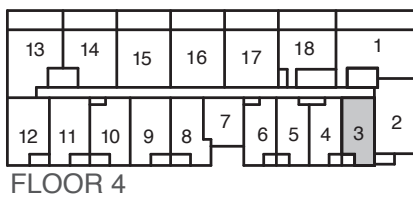

Kazmir
CONDOS

**ONE
BED ROOM**

SUITES

KAZ-02

535 SQ. FT.

**ONE
BEDROOM
SUITES**

Areas and dimensions are approximate and actual usable floor space may vary from the stated area. Layout may be reverse of the unit purchased. Prices, figures, illustrations, sizes, features and finishes are subject to change without notice. E. & O.E.

**ONE
BEDROOM
SUITES**

544 SQ. FT.

KAZ-05

Areas and dimensions are approximate and actual usable floor space may vary from the stated area. Layout may be reverse of the unit purchased. Prices, figures, illustrations, sizes, features and finishes are subject to change without notice. E. & O.E.

KAZ-06

528 SQ. FT.

FLOOR 6

FLOOR 5

FLOOR 4

FLOOR 3

FLOOR 2

**ONE
BEDROOM
SUITES**