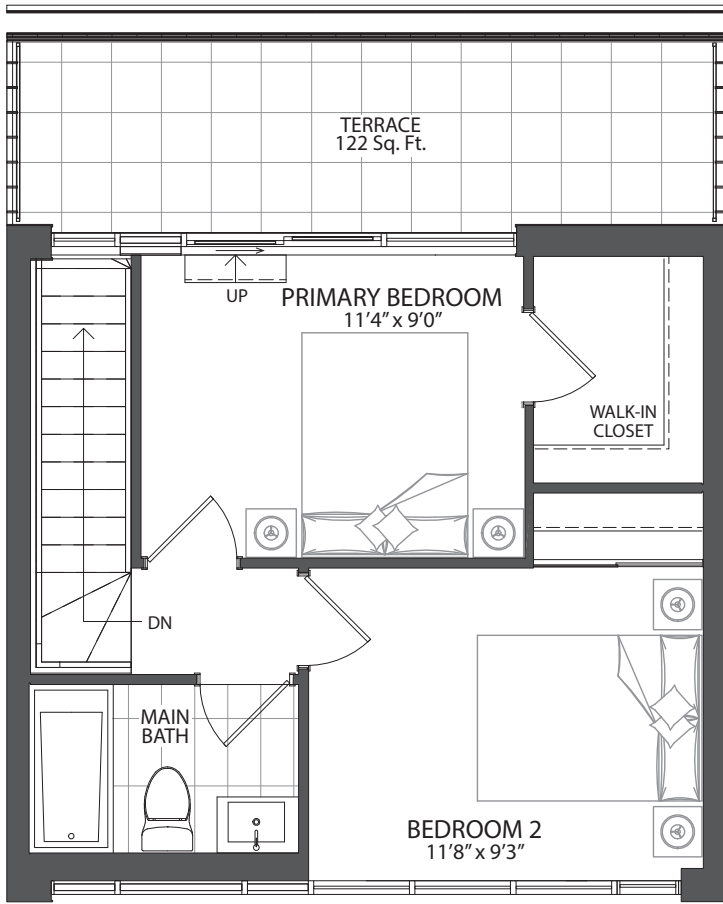

**TWO
BEDROOM
SUITES**

8TH FLOOR UPPER