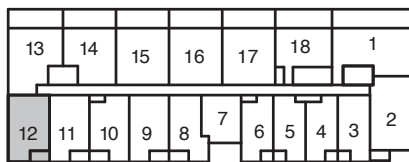

**TWO
BEDROOM
SUITES**

FLOOR 4