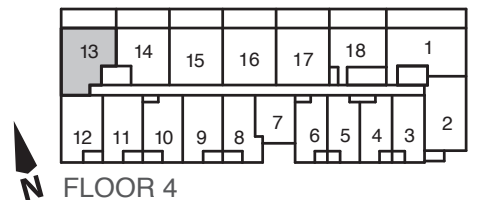

**TWO
BEDROOM
SUITES**

Areas and dimensions are approximate and actual usable floor space may vary from the stated area. Layout may be reverse of the unit purchased. Prices, figures, illustrations, sizes, features and finishes are subject to change without notice. E. & O.E.