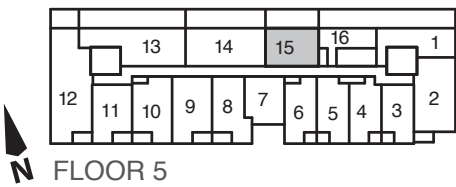

Areas and dimensions are approximate and actual usable floor space may vary from the stated area. Layout may be reverse of the unit purchased. Prices, figures, illustrations, sizes, features and finishes are subject to change without notice. E. & O.E.