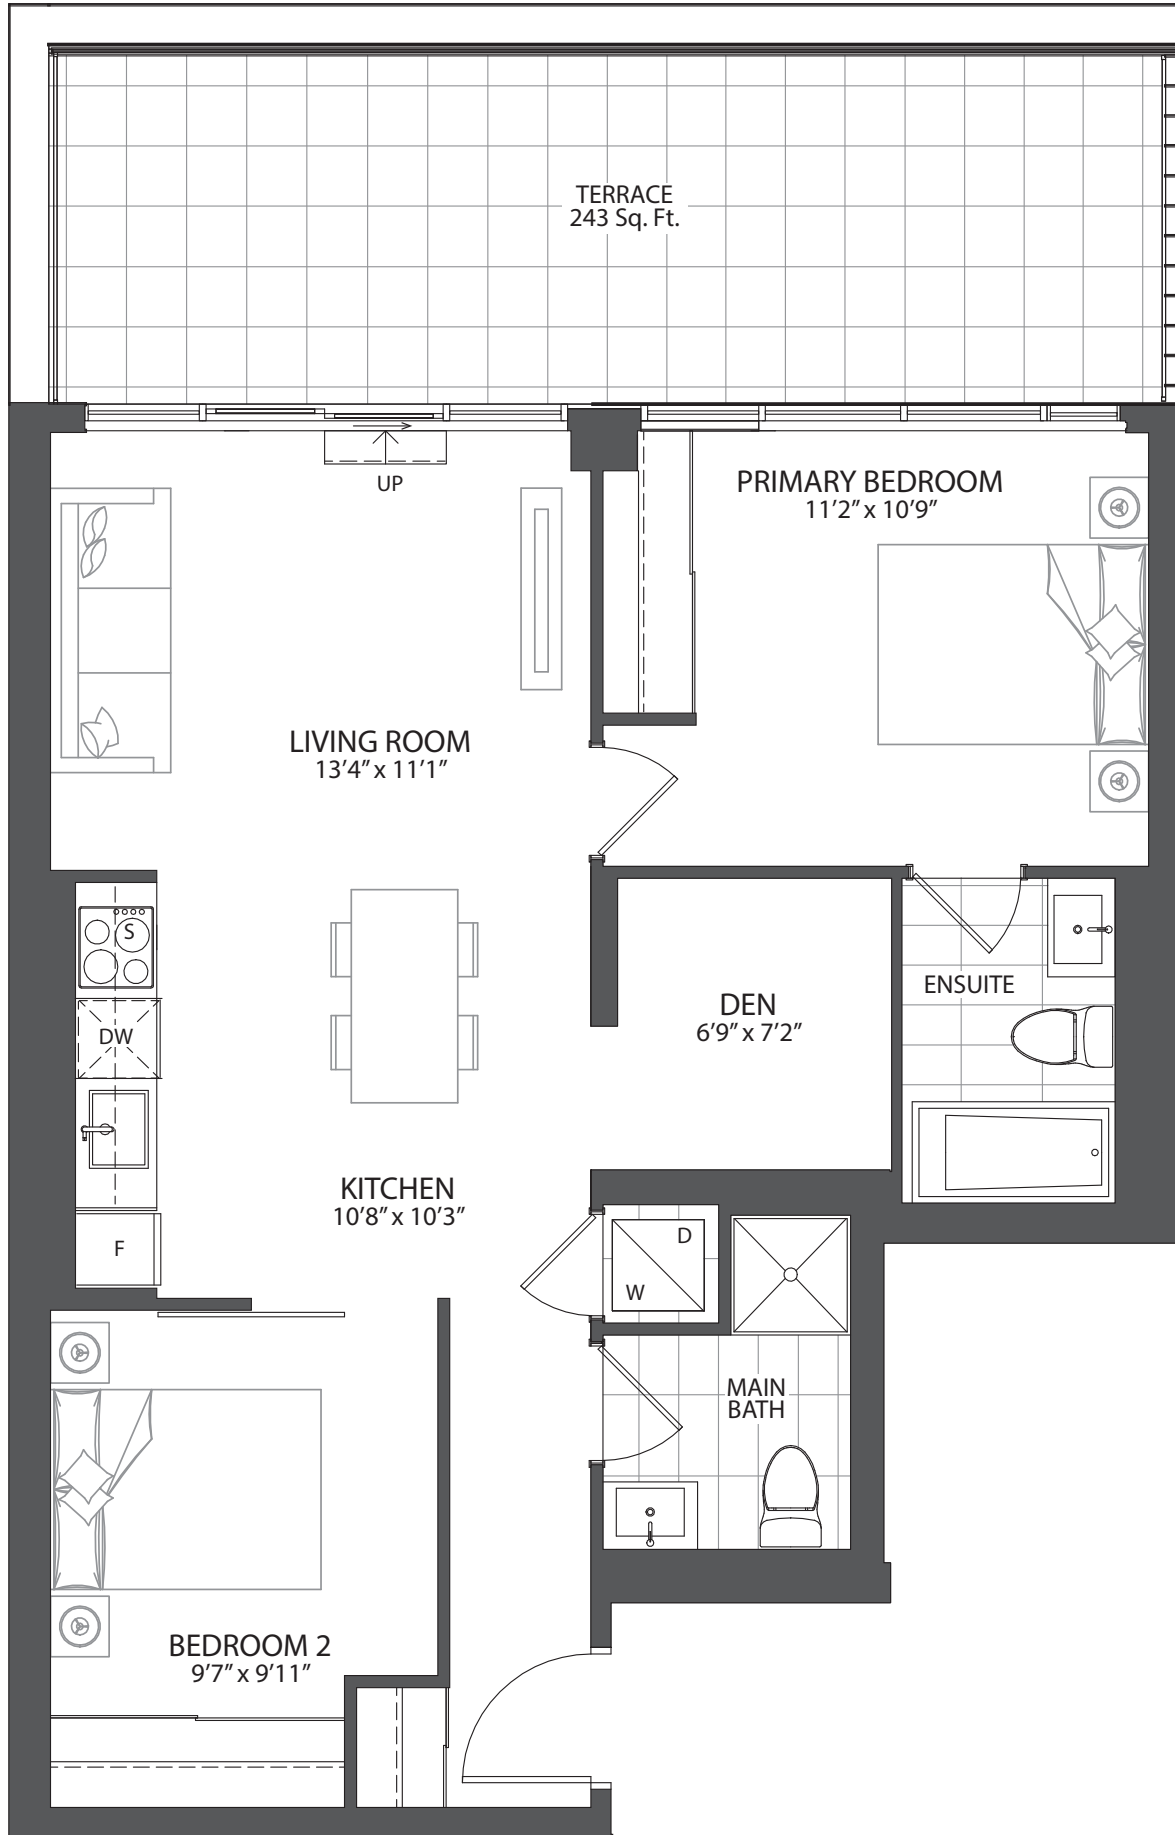

Kazmir
CONDOS

**ONE
BED ROOM**

SUITES

KAZ-02

535 SQ. FT.

**ONE
BEDROOM
SUITES**

Areas and dimensions are approximate and actual usable floor space may vary from the stated area. Layout may be reverse of the unit purchased. Prices, figures, illustrations, sizes, features and finishes are subject to change without notice. E. & O.E.

**TWO
BEDROOM
SUITES**

FLOOR 4

FLOOR 3

FLOOR 2

686 SQ. FT.

KAZ-12

Areas and dimensions are approximate and actual usable floor space may vary from the stated area. Layout may be reverse of the unit purchased. Prices, figures, illustrations, sizes, features and finishes are subject to change without notice. E. & O.E.

KAZ-27

859 SQ. FT.

**TWO
BEDROOM
SUITES**

Areas and dimensions are approximate and actual usable floor space may vary from the stated area. Layout may be reverse of the unit purchased. Prices, figures, illustrations, sizes, features and finishes are subject to change without notice. E. & O.E.