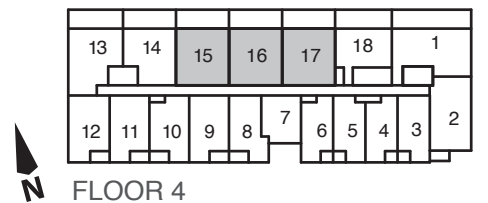

FLOOR 4

KAZ-29

814 SQ. FT.

**TWO
BEDROOM
SUITES**

Areas and dimensions are approximate and actual usable floor space may vary from the stated area. Layout may be reverse of the unit purchased. Prices, figures, illustrations, sizes, features and finishes are subject to change without notice. E. & O.E.