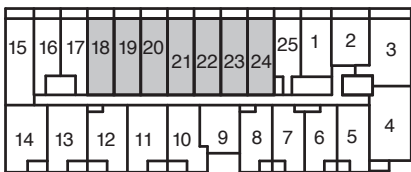

FLOOR 3

Areas and dimensions are approximate and actual usable floor space may vary from the stated area. Layout may be reverse of the unit purchased. Prices, figures, illustrations, sizes, features and finishes are subject to change without notice. E. & O.E.