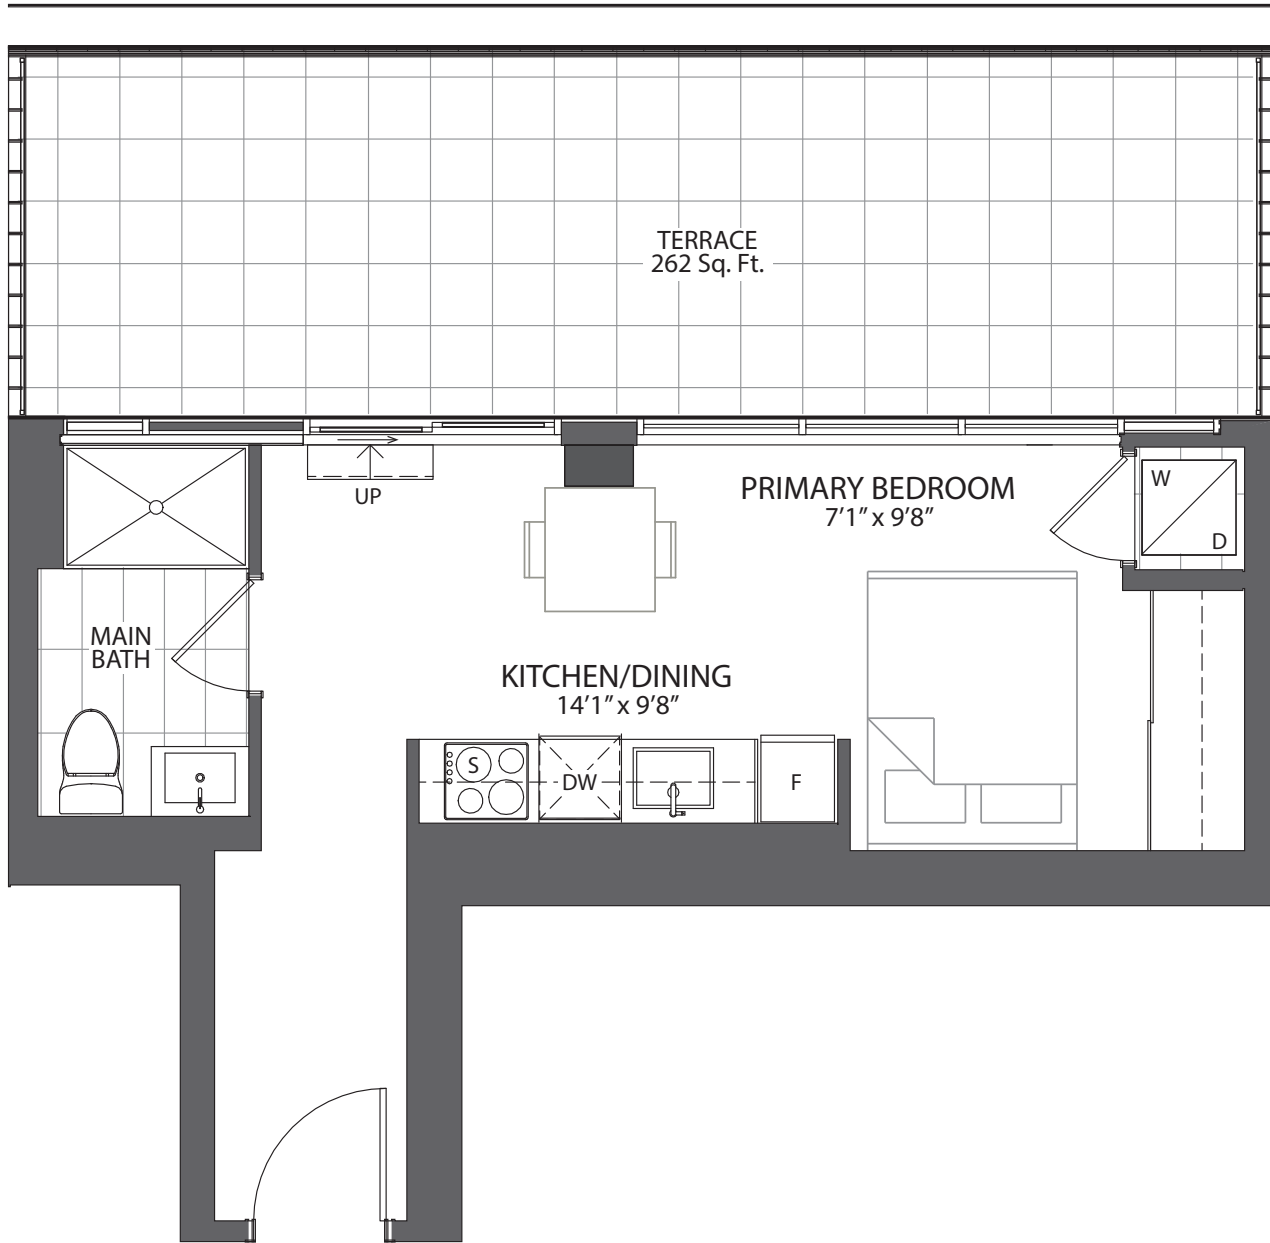

KAZ-40

400 SQ. FT.