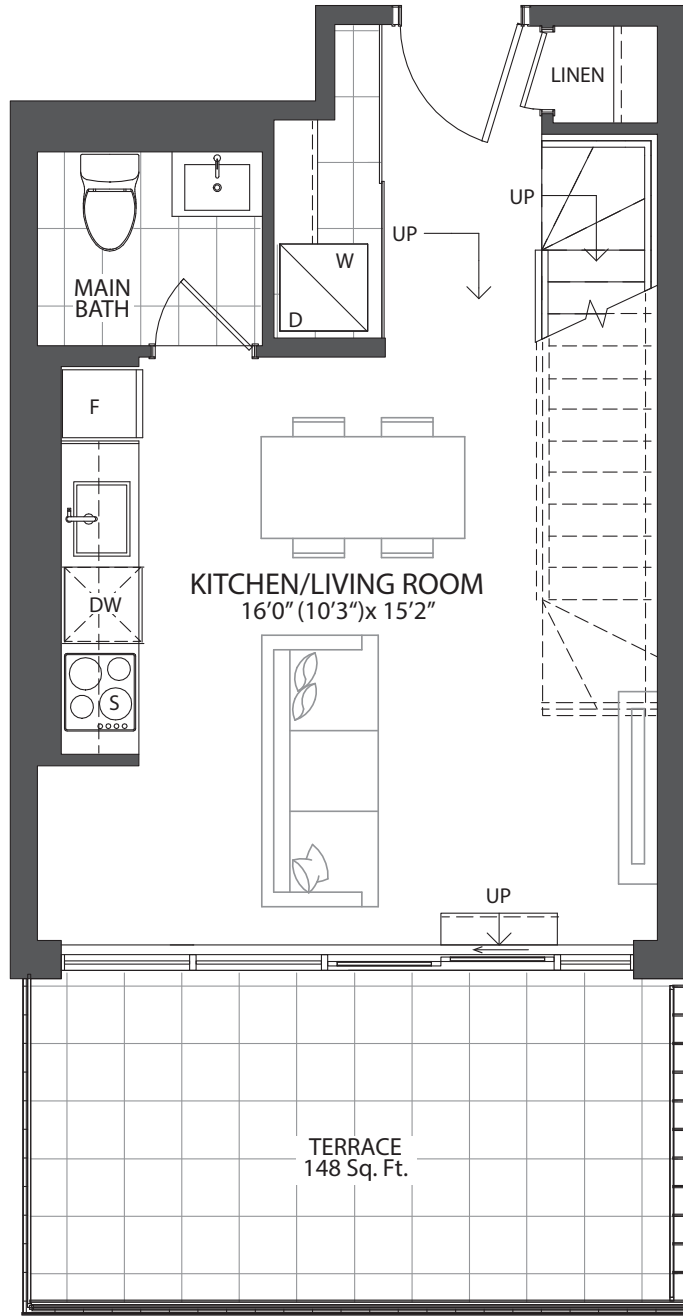

KAZ-40

400 SQ. FT.

ONE
BEDROOM
SUITES

Areas and dimensions are approximate and actual usable floor space may vary from the stated area. Layout may be reverse of the unit purchased. Prices, figures, illustrations, sizes, features and finishes are subject to change without notice. E. & O.E.

FLOOR 5

**ONE
BEDROOM
SUITES**

8TH FLOOR UPPER

7TH FLOOR LOWER

727 SQ. FT.

KAZ-PH4

FLOOR 8

FLOOR 7

Areas and dimensions are approximate and actual usable floor space may vary from the stated area. Layout may be reverse of the unit purchased. Prices, figures, illustrations, sizes, features and finishes are subject to change without notice. E. & O.E.