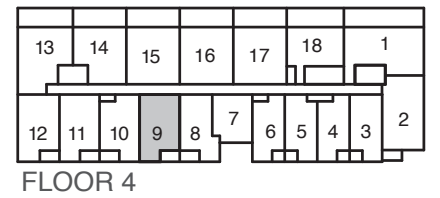

FLOOR 8

FLOOR 7

Kazmir
CONDOS

TWO
BEDROOM

SUITES

659 SQ. FT. KAZ-09A

**TWO
BEDROOM
SUITES**

Areas and dimensions are approximate and actual usable floor space may vary from the stated area. Layout may be reverse of the unit purchased. Prices, figures, illustrations, sizes, features and finishes are subject to change without notice. E. & O.E.