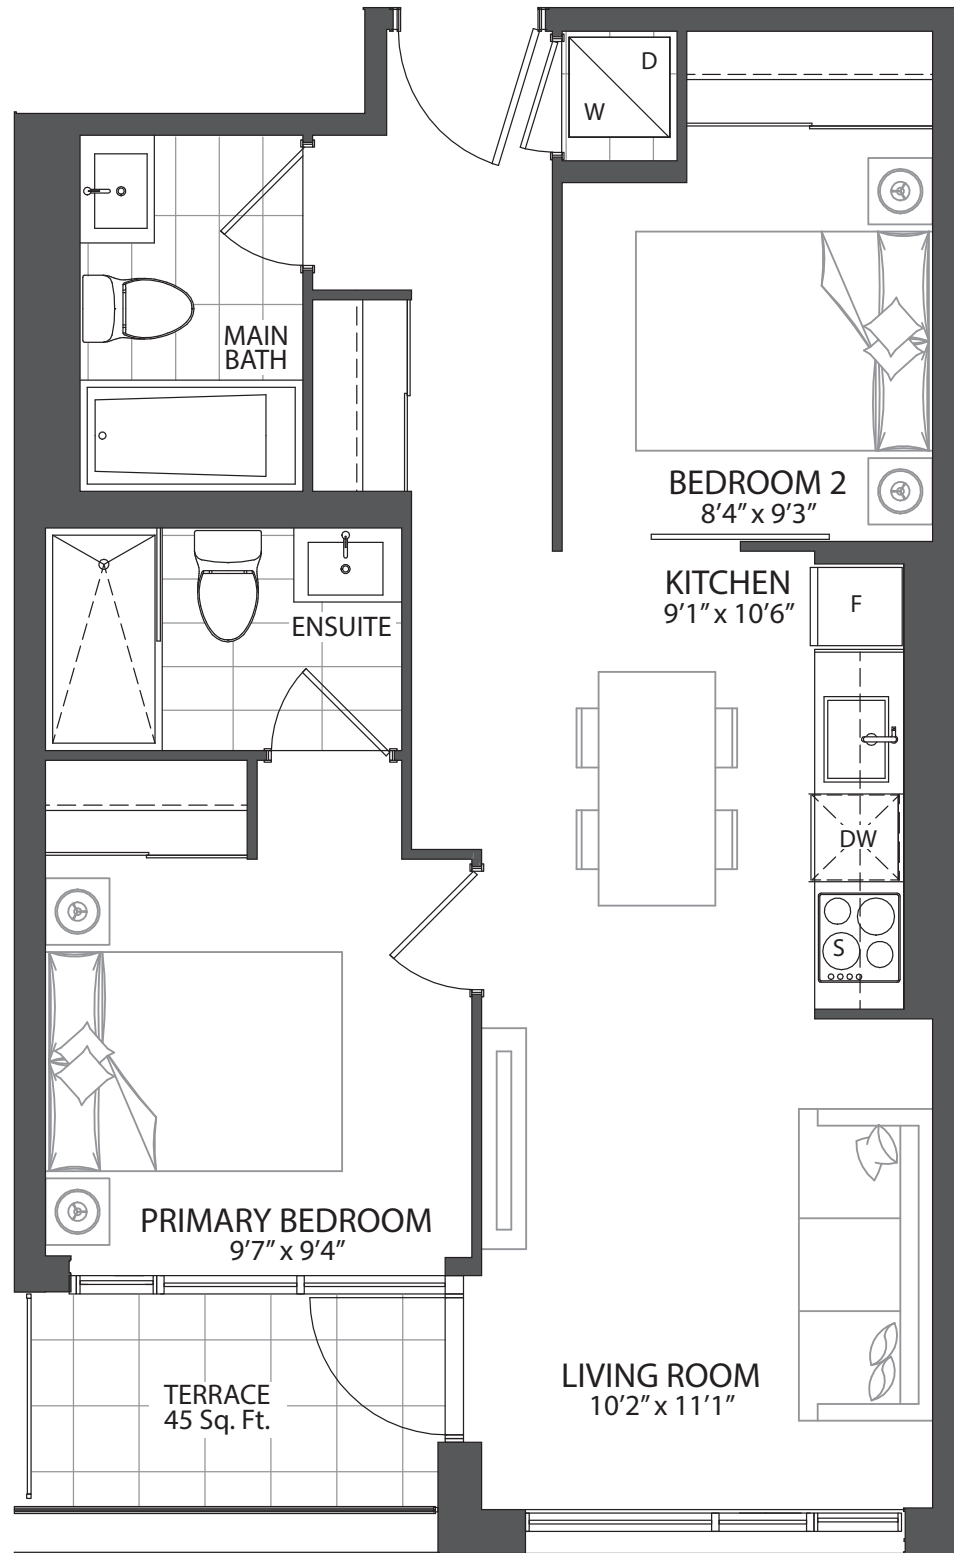

Kazmir
CONDOS

**ONE
BED ROOM**

SUITES

KAZ-02

535 SQ. FT.

**ONE
BEDROOM
SUITES**

Areas and dimensions are approximate and actual usable floor space may vary from the stated area. Layout may be reverse of the unit purchased. Prices, figures, illustrations, sizes, features and finishes are subject to change without notice. E. & O.E.

KAZ-06

528 SQ. FT.

FLOOR 6

FLOOR 5

FLOOR 4

FLOOR 3

FLOOR 2

**ONE
BEDROOM
SUITES**

FLOOR 8

FLOOR 7

Kazmir
CONDOS

TWO
BEDROOM

SUITES

659 SQ. FT. KAZ-09A

**TWO
BEDROOM
SUITES**

Areas and dimensions are approximate and actual usable floor space may vary from the stated area. Layout may be reverse of the unit purchased. Prices, figures, illustrations, sizes, features and finishes are subject to change without notice. E. & O.E.

**TWO
BEDROOM
SUITES**

FLOOR 6

FLOOR 5

FLOOR 4

FLOOR 3

FLOOR 2

641 SQ. FT.

KAZ-10