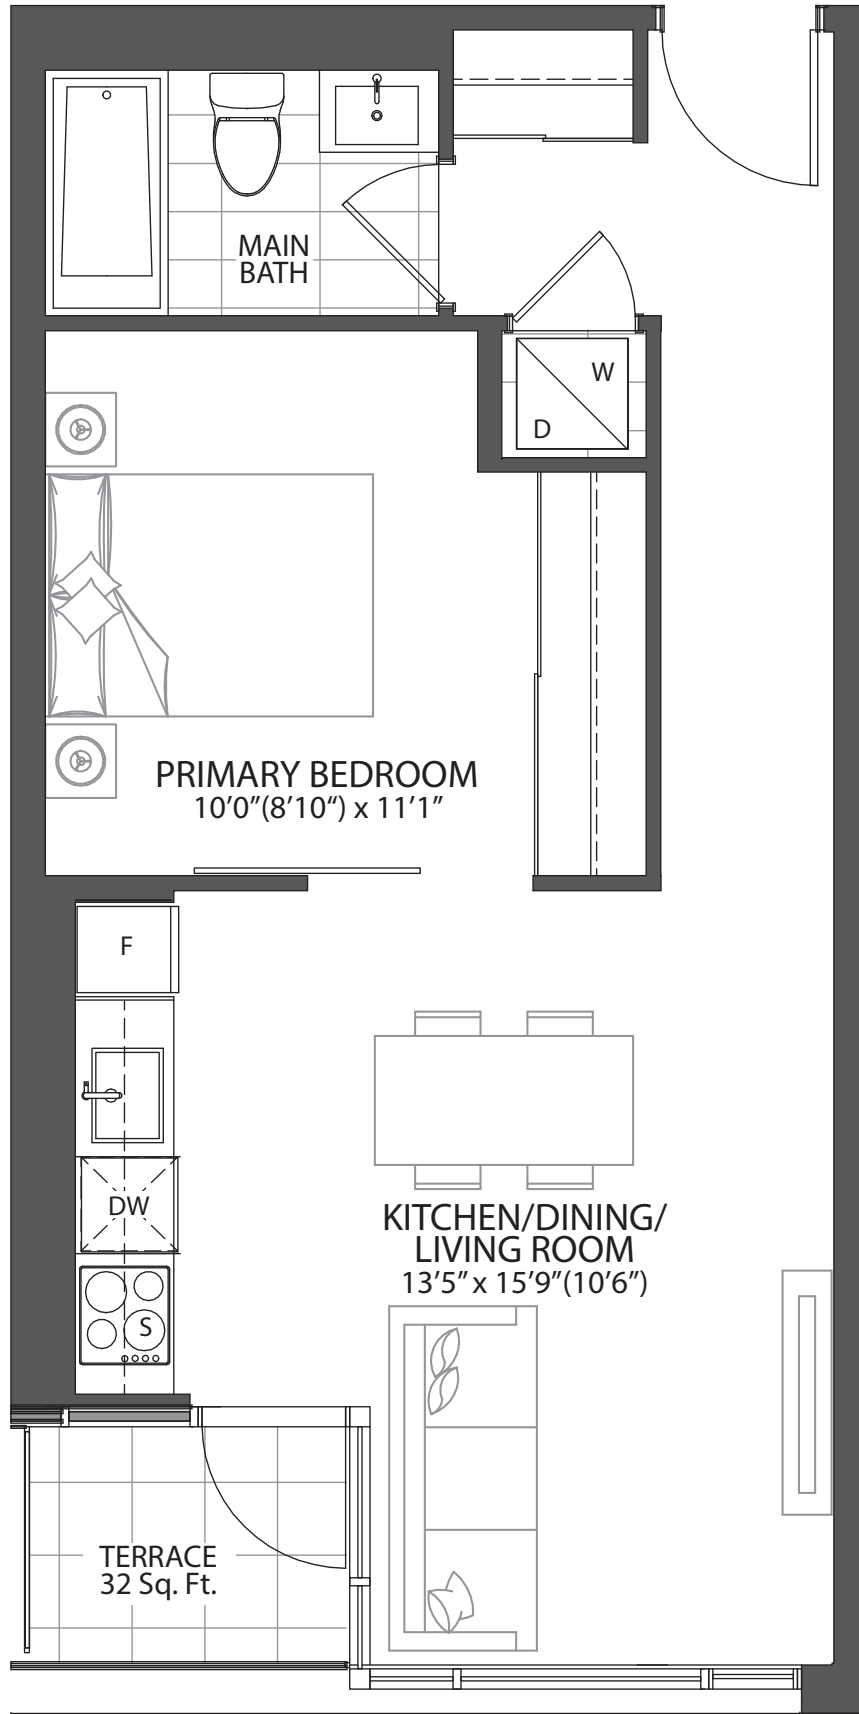

Kazmir
CONDOS

**ONE
BED ROOM**

SUITES

KAZ-02

535 SQ. FT.

**ONE
BEDROOM
SUITES**

Areas and dimensions are approximate and actual usable floor space may vary from the stated area. Layout may be reverse of the unit purchased. Prices, figures, illustrations, sizes, features and finishes are subject to change without notice. E. & O.E.

**ONE
BEDROOM
SUITES**

FLOOR 4

FLOOR 3

FLOOR 2

544 SQ. FT.

KAZ-05

Areas and dimensions are approximate and actual usable floor space may vary from the stated area. Layout may be reverse of the unit purchased. Prices, figures, illustrations, sizes, features and finishes are subject to change without notice. E. & O.E.

KAZ-06

528 SQ. FT.

FLOOR 6

FLOOR 5

FLOOR 4

FLOOR 3

FLOOR 2

**ONE
BEDROOM
SUITES**

**ONE
BEDROOM
SUITES**

FLOOR 6

FLOOR 5

FLOOR 4

FLOOR 3

FLOOR 2

584 SQ. FT.

KAZ-08A