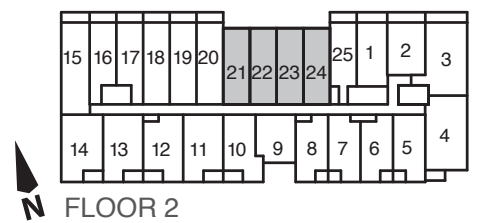

**ONE
BEDROOM
SUITES**

Areas and dimensions are approximate and actual usable floor space may vary from the stated area. Layout may be reverse of the unit purchased. Prices, figures, illustrations, sizes, features and finishes are subject to change without notice. E. & O.E.