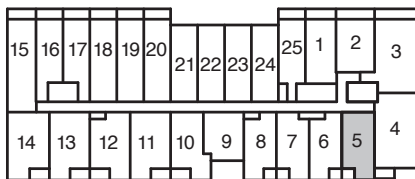

Kazmir
CONDOS

**ONE
BED ROOM**

SUITES

KAZ-02

535 SQ. FT.

**ONE
BEDROOM
SUITES**

Areas and dimensions are approximate and actual usable floor space may vary from the stated area. Layout may be reverse of the unit purchased. Prices, figures, illustrations, sizes, features and finishes are subject to change without notice. E. & O.E.

**ONE
BEDROOM
SUITES**

FLOOR 4

FLOOR 3

FLOOR 2

544 SQ. FT.

KAZ-05

Areas and dimensions are approximate and actual usable floor space may vary from the stated area. Layout may be reverse of the unit purchased. Prices, figures, illustrations, sizes, features and finishes are subject to change without notice. E. & O.E.