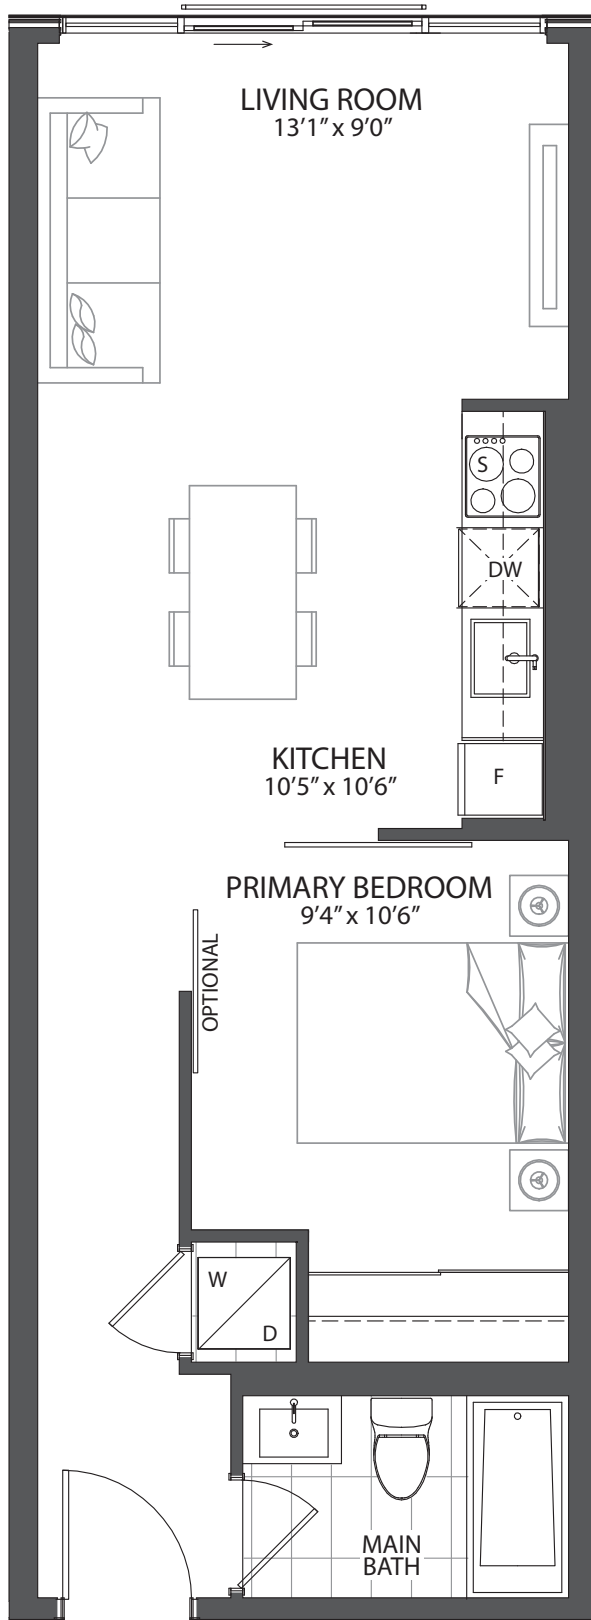

KAZ-06

528 SQ. FT.

FLOOR 6

FLOOR 5

FLOOR 4

FLOOR 3

FLOOR 2

**ONE
BEDROOM
SUITES**

583 SQ. FT. **KAZ-16**

**ONE
BEDROOM
SUITES**

Areas and dimensions are approximate and actual usable floor space may vary from the stated area. Layout may be reverse of the unit purchased. Prices, figures, illustrations, sizes, features and finishes are subject to change without notice. E. & O.E.

**ONE
BEDROOM
SUITES**

543 SQ. FT.

KAZ-17

FLOOR 3

Areas and dimensions are approximate and actual usable floor space may vary from the stated area. Layout may be reverse of the unit purchased. Prices, figures, illustrations, sizes, features and finishes are subject to change without notice. E. & O.E.

543 SQ. FT. KAZ-17B

**ONE
BEDROOM
SUITES**

Areas and dimensions are approximate and actual usable floor space may vary from the stated area. Layout may be reverse of the unit purchased. Prices, figures, illustrations, sizes, features and finishes are subject to change without notice. E. & O.E.