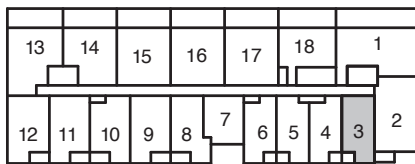

Kazmir
CONDOS

**ONE
BED ROOM**

SUITES

KAZ-02

535 SQ. FT.

**ONE
BEDROOM
SUITES**

Areas and dimensions are approximate and actual usable floor space may vary from the stated area. Layout may be reverse of the unit purchased. Prices, figures, illustrations, sizes, features and finishes are subject to change without notice. E. & O.E.

**ONE
BEDROOM
SUITES**

FLOOR 4

FLOOR 3

FLOOR 2

544 SQ. FT.

KAZ-05

Areas and dimensions are approximate and actual usable floor space may vary from the stated area. Layout may be reverse of the unit purchased. Prices, figures, illustrations, sizes, features and finishes are subject to change without notice. E. & O.E.