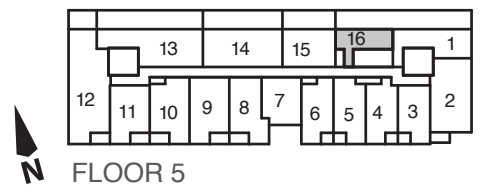

ONE
BEDROOM
SUITES

Areas and dimensions are approximate and actual usable floor space may vary from the stated area. Layout may be reverse of the unit purchased. Prices, figures, illustrations, sizes, features and finishes are subject to change without notice. E. & O.E.