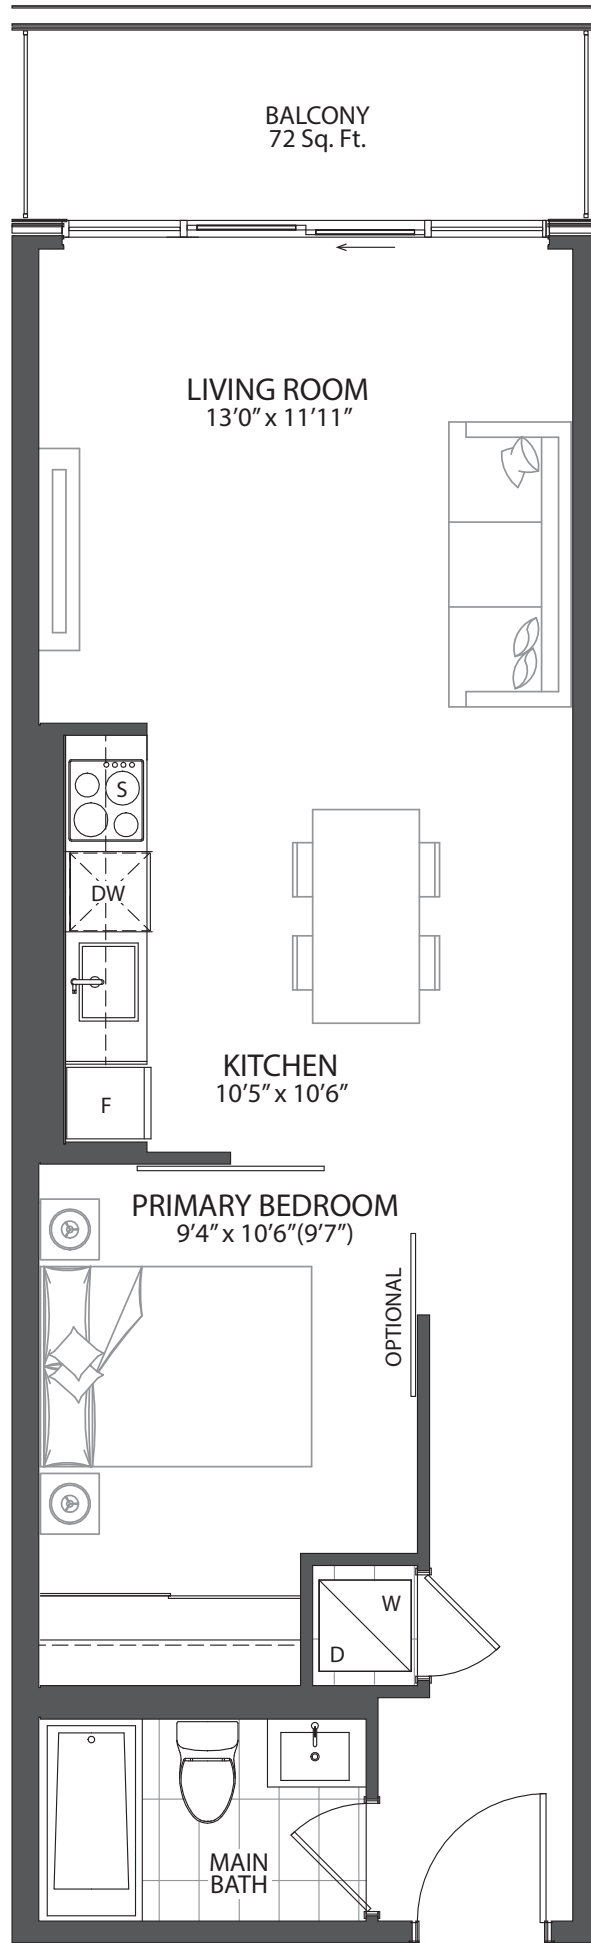

Kazmir
CONDOS

**ONE
BED ROOM**

SUITES

KAZ-02

535 SQ. FT.

**ONE
BEDROOM
SUITES**

Areas and dimensions are approximate and actual usable floor space may vary from the stated area. Layout may be reverse of the unit purchased. Prices, figures, illustrations, sizes, features and finishes are subject to change without notice. E. & O.E.

KAZ-06

528 SQ. FT.

FLOOR 6

FLOOR 5

FLOOR 4

FLOOR 3

FLOOR 2

**ONE
BEDROOM
SUITES**

**ONE
BEDROOM
SUITES**

FLOOR 6

FLOOR 5

FLOOR 4

FLOOR 3

FLOOR 2

584 SQ. FT.

KAZ-08A

583 SQ. FT. **KAZ-16**

**ONE
BEDROOM
SUITES**

Areas and dimensions are approximate and actual usable floor space may vary from the stated area. Layout may be reverse of the unit purchased. Prices, figures, illustrations, sizes, features and finishes are subject to change without notice. E. & O.E.