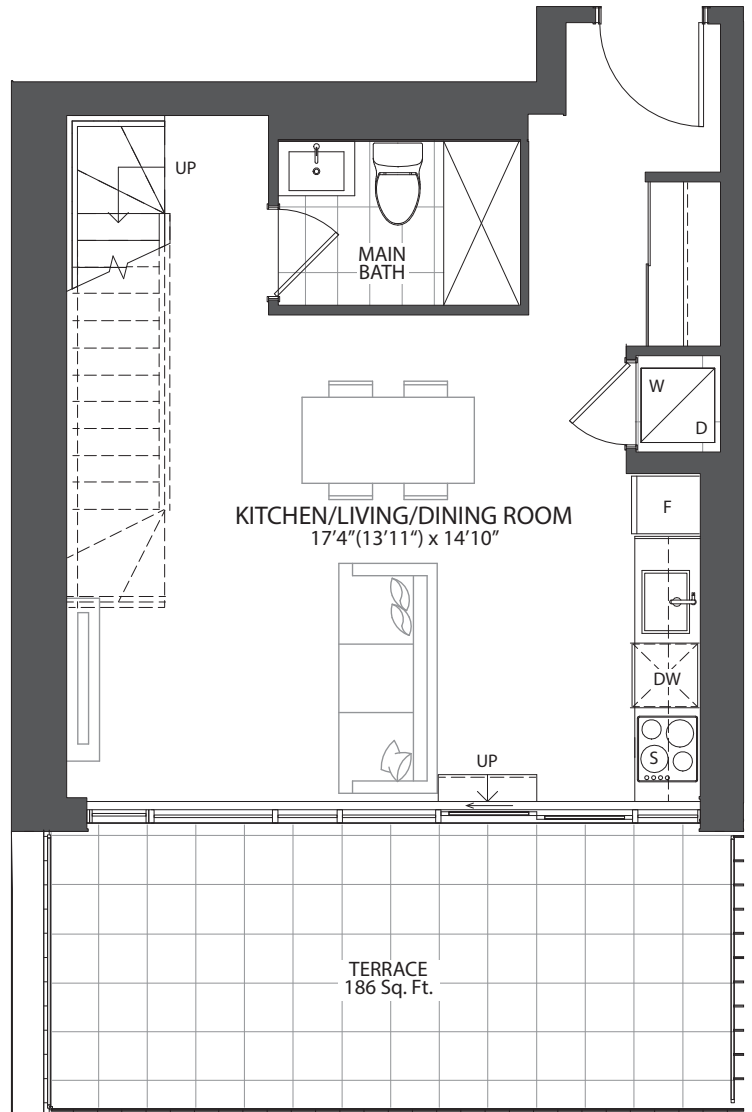

7TH FLOOR LOWER

**TWO
BEDROOM
SUITES**

Areas and dimensions are approximate and actual usable floor space may vary from the stated area. Layout may be reverse of the unit purchased. Prices, figures, illustrations, sizes, features and finishes are subject to change without notice. E. & O.E.