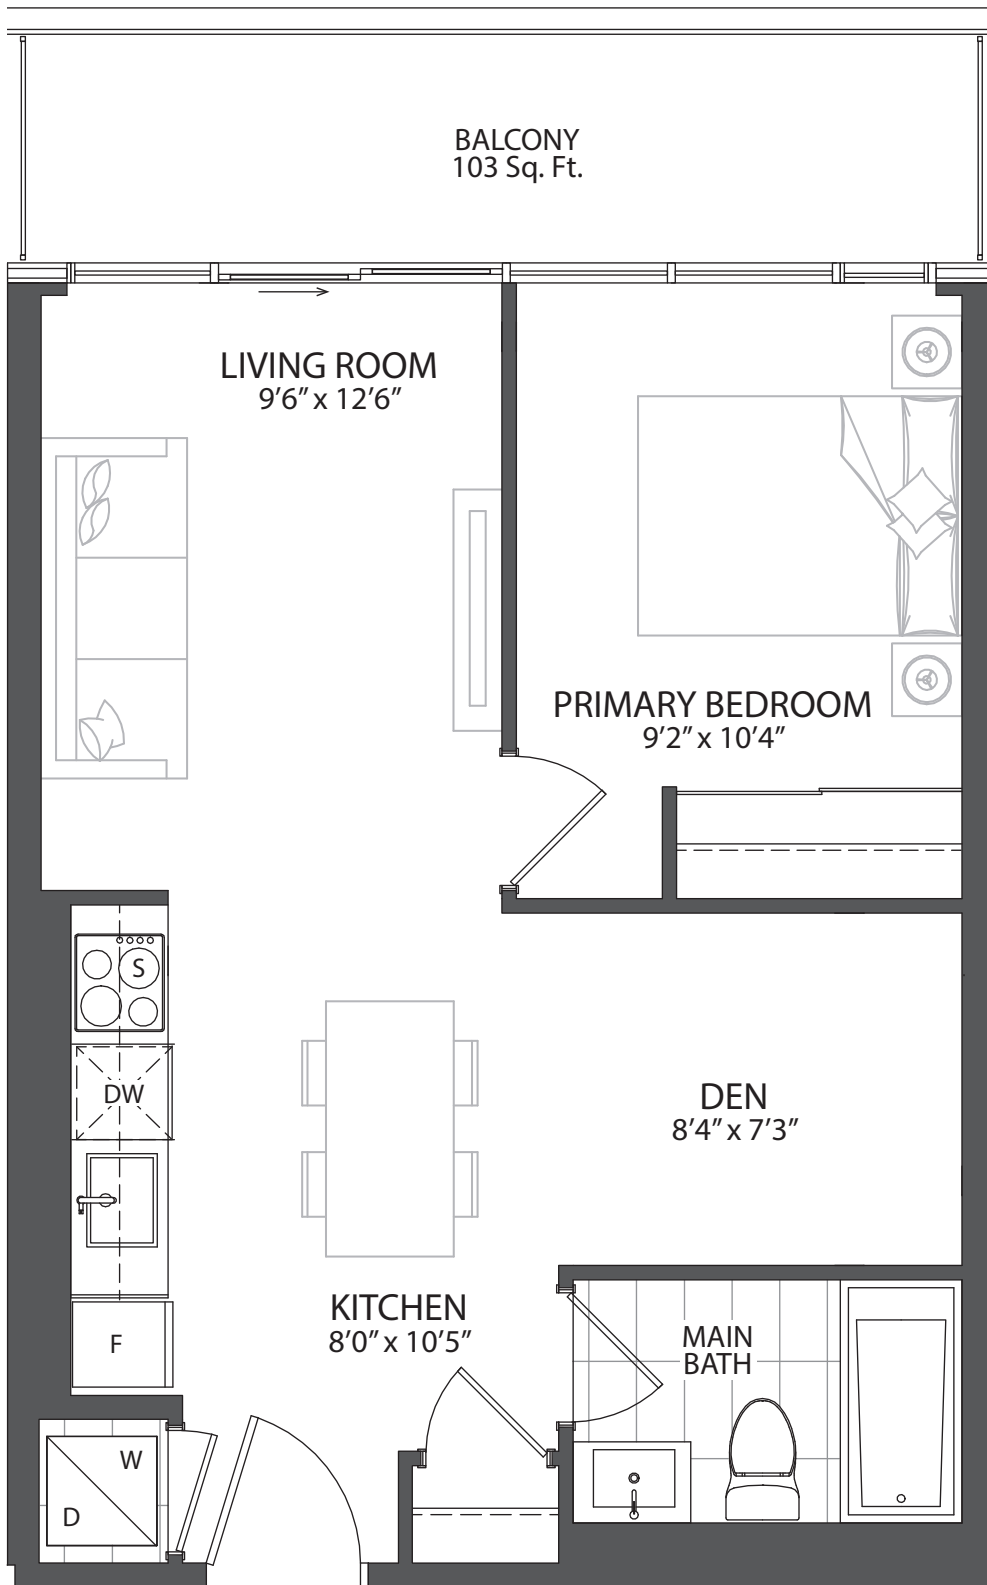

Kazmir
CONDOS

**ONE
BED ROOM**

SUITES

KAZ-02

535 SQ. FT.

**ONE
BEDROOM
SUITES**

Areas and dimensions are approximate and actual usable floor space may vary from the stated area. Layout may be reverse of the unit purchased. Prices, figures, illustrations, sizes, features and finishes are subject to change without notice. E. & O.E.

**ONE
BEDROOM
SUITES**

544 SQ. FT.

KAZ-05

Areas and dimensions are approximate and actual usable floor space may vary from the stated area. Layout may be reverse of the unit purchased. Prices, figures, illustrations, sizes, features and finishes are subject to change without notice. E. & O.E.

KAZ-06

528 SQ. FT.

FLOOR 6

FLOOR 5

FLOOR 4

FLOOR 3

FLOOR 2

**ONE
BEDROOM
SUITES**

**ONE
BEDROOM
SUITES**

FLOOR 6

FLOOR 5

FLOOR 4

FLOOR 3

FLOOR 2

584 SQ. FT.

KAZ-08A