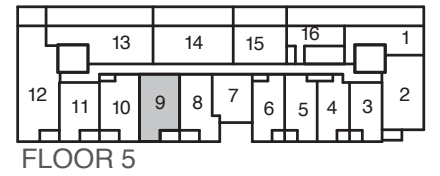

FLOOR 8

FLOOR 7

Kazmir
CONDOS

TWO
BEDROOM

SUITES

659 SQ. FT. KAZ-09A

**TWO
BEDROOM
SUITES**

Areas and dimensions are approximate and actual usable floor space may vary from the stated area. Layout may be reverse of the unit purchased. Prices, figures, illustrations, sizes, features and finishes are subject to change without notice. E. & O.E.