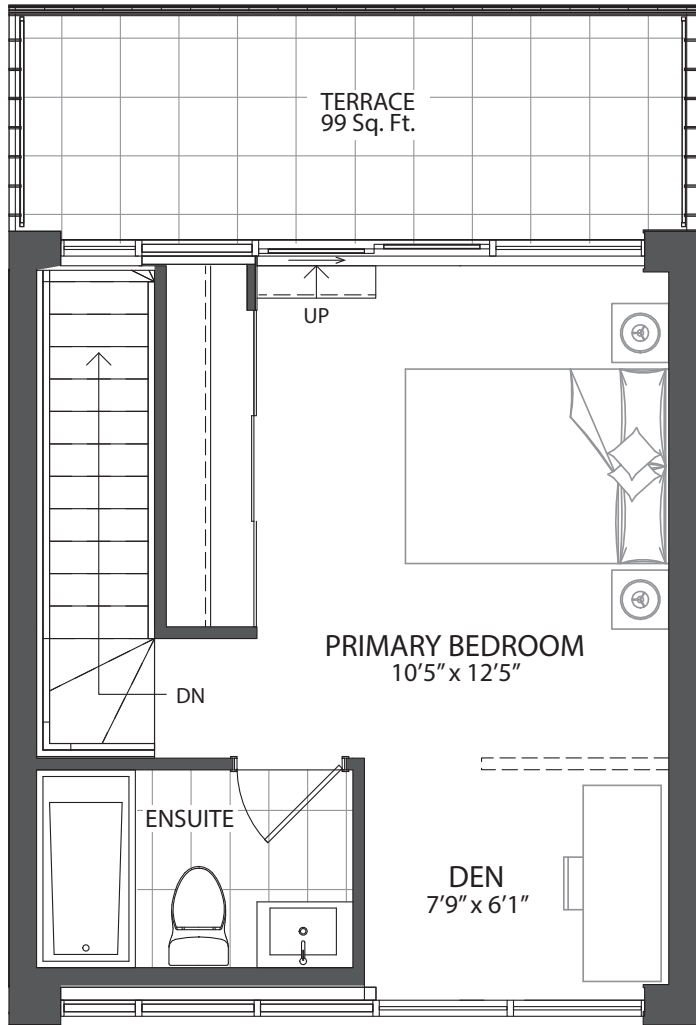

746 SQ. FT. KAZ-PH5

8TH FLOOR UPPER