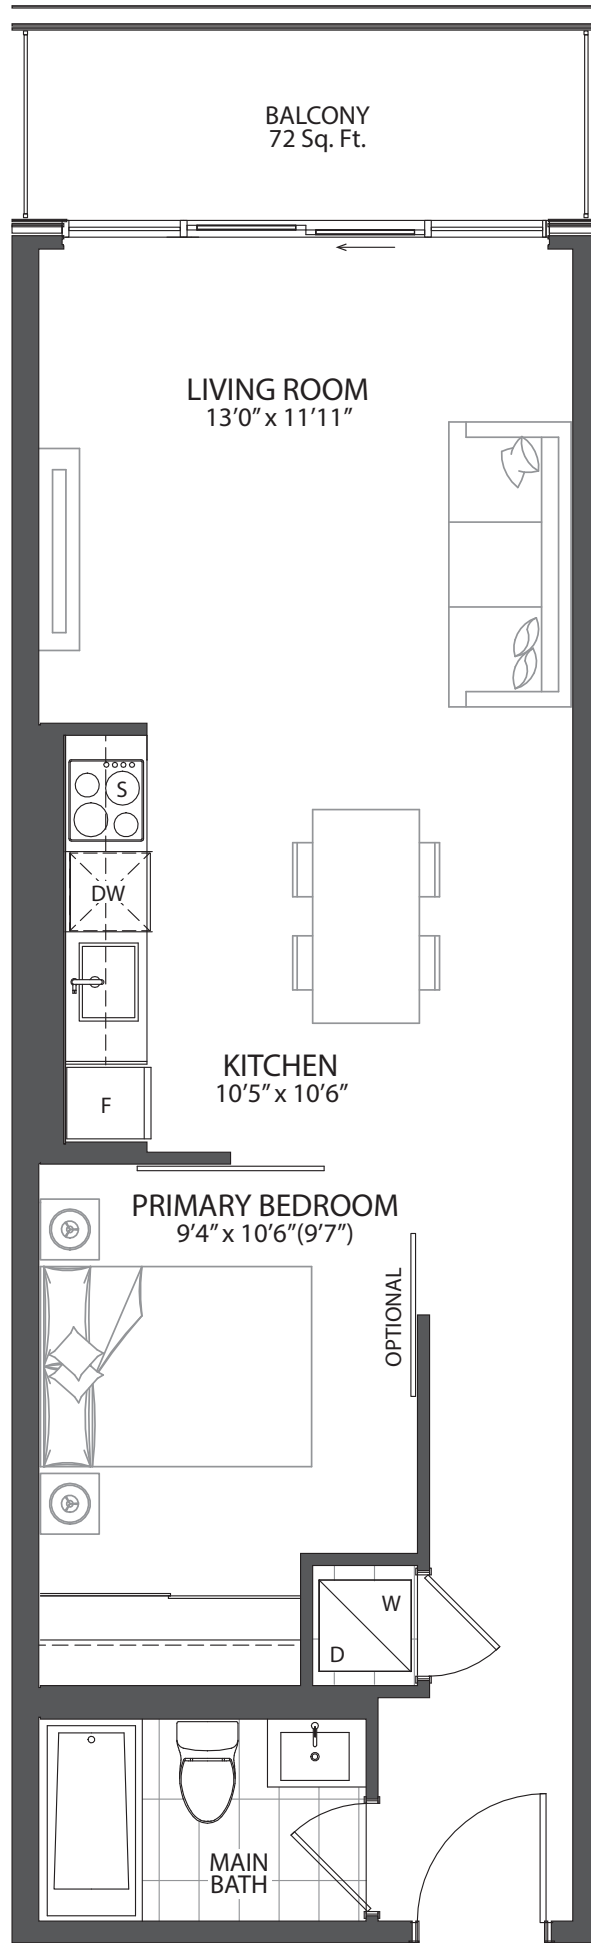

**ONE
BEDROOM
SUITES**

FLOOR 4

FLOOR 3

FLOOR 2

544 SQ. FT.

KAZ-05

Areas and dimensions are approximate and actual usable floor space may vary from the stated area. Layout may be reverse of the unit purchased. Prices, figures, illustrations, sizes, features and finishes are subject to change without notice. E. & O.E.

KAZ-06

528 SQ. FT.

FLOOR 6

FLOOR 5

FLOOR 4

FLOOR 3

FLOOR 2

**ONE
BEDROOM
SUITES**

**ONE
BEDROOM
SUITES**

FLOOR 6

FLOOR 5

FLOOR 4

FLOOR 3

FLOOR 2

584 SQ. FT.

KAZ-08A

583 SQ. FT. **KAZ-16**

**ONE
BEDROOM
SUITES**

Areas and dimensions are approximate and actual usable floor space may vary from the stated area. Layout may be reverse of the unit purchased. Prices, figures, illustrations, sizes, features and finishes are subject to change without notice. E. & O.E.