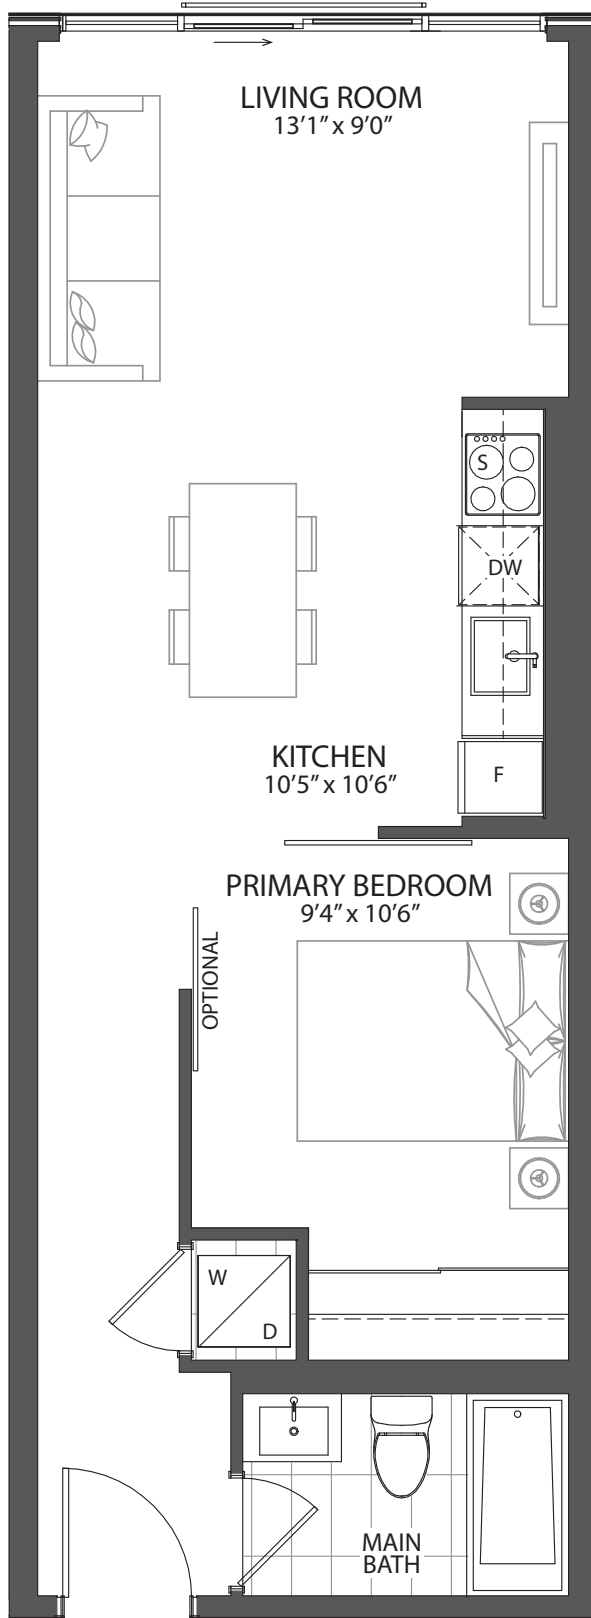

KAZ-06

528 SQ. FT.

FLOOR 6

FLOOR 5

FLOOR 4

FLOOR 3

FLOOR 2

**ONE
BEDROOM
SUITES**

583 SQ. FT. **KAZ-16**

**ONE
BEDROOM
SUITES**

Areas and dimensions are approximate and actual usable floor space may vary from the stated area. Layout may be reverse of the unit purchased. Prices, figures, illustrations, sizes, features and finishes are subject to change without notice. E. & O.E.

**ONE
BEDROOM
SUITES**

543 SQ. FT.

KAZ-17

N
FLOOR 3

Areas and dimensions are approximate and actual usable floor space may vary from the stated area. Layout may be reverse of the unit purchased. Prices, figures, illustrations, sizes, features and finishes are subject to change without notice. E. & O.E.

KAZ-17B

543 SQ. FT.

ONE
BEDROOM
SUITES

Areas and dimensions are approximate and actual usable floor space may vary from the stated area. Layout may be reverse of the unit purchased. Prices, figures, illustrations, sizes, features and finishes are subject to change without notice. E. & O.E.