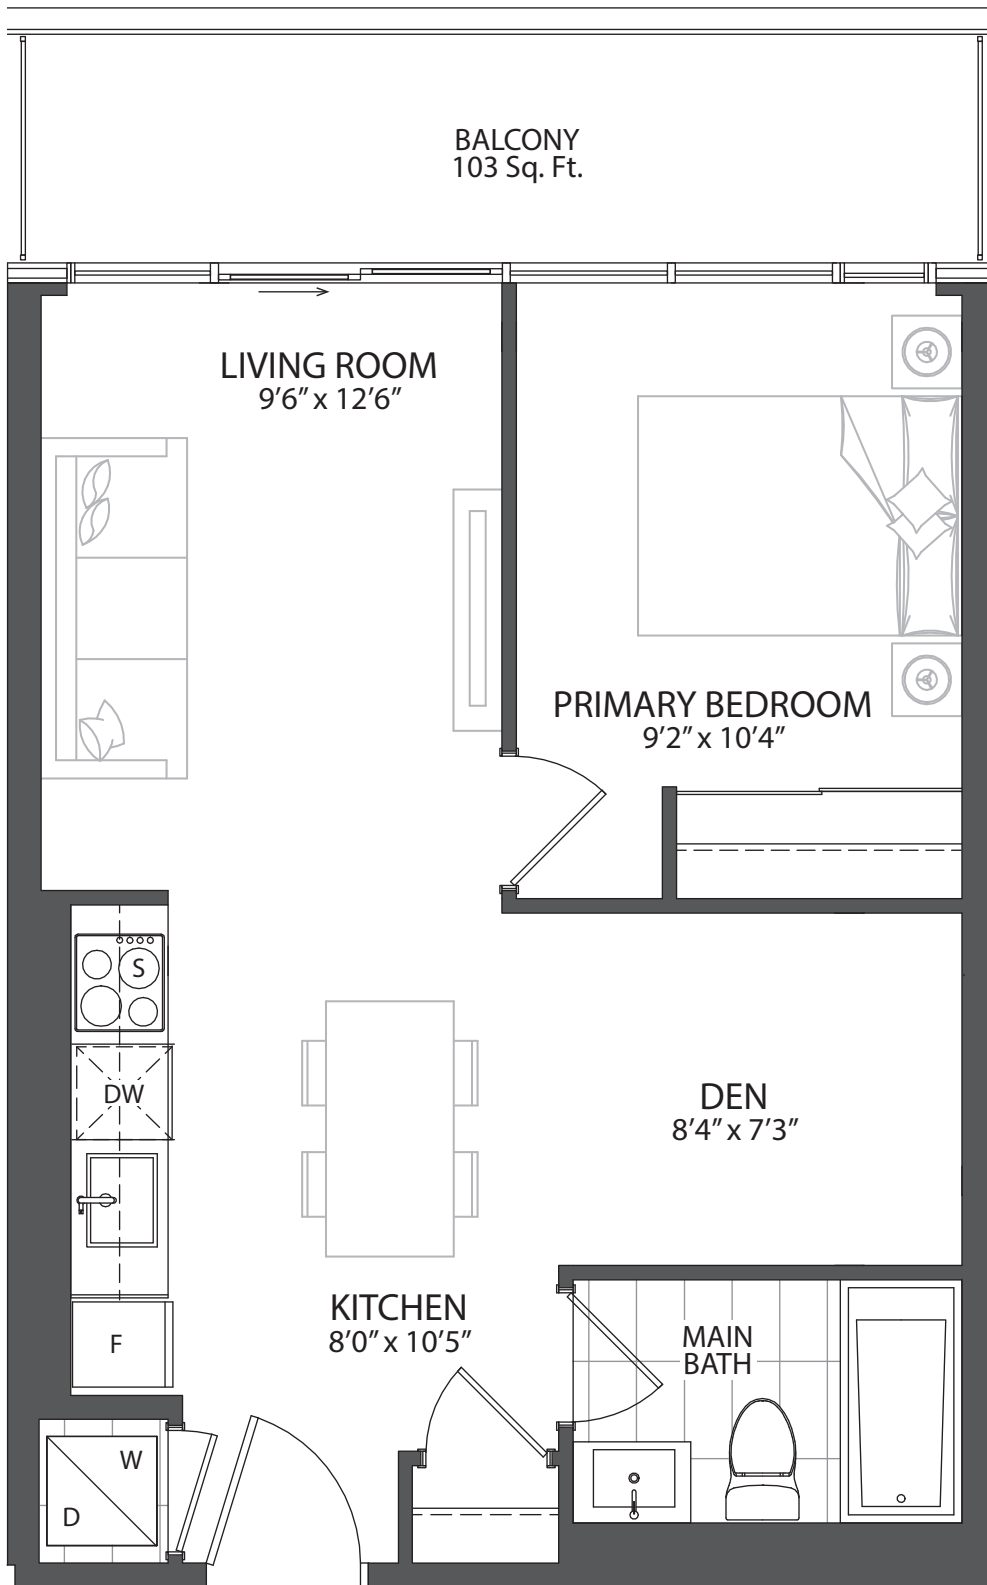

Kazmir
CONDOS

**ONE
BED ROOM**

SUITES

KAZ-02

535 SQ. FT.

**ONE
BEDROOM
SUITES**

Areas and dimensions are approximate and actual usable floor space may vary from the stated area. Layout may be reverse of the unit purchased. Prices, figures, illustrations, sizes, features and finishes are subject to change without notice. E. & O.E.

**ONE
BEDROOM
SUITES**

FLOOR 4

FLOOR 3

FLOOR 2

544 SQ. FT.

KAZ-05

Areas and dimensions are approximate and actual usable floor space may vary from the stated area. Layout may be reverse of the unit purchased. Prices, figures, illustrations, sizes, features and finishes are subject to change without notice. E. & O.E.

KAZ-06

528 SQ. FT.

FLOOR 6

FLOOR 5

FLOOR 4

FLOOR 3

FLOOR 2

**ONE
BEDROOM
SUITES**

**ONE
BEDROOM
SUITES**

FLOOR 6

FLOOR 5

FLOOR 4

FLOOR 3

FLOOR 2

584 SQ. FT.

KAZ-08A