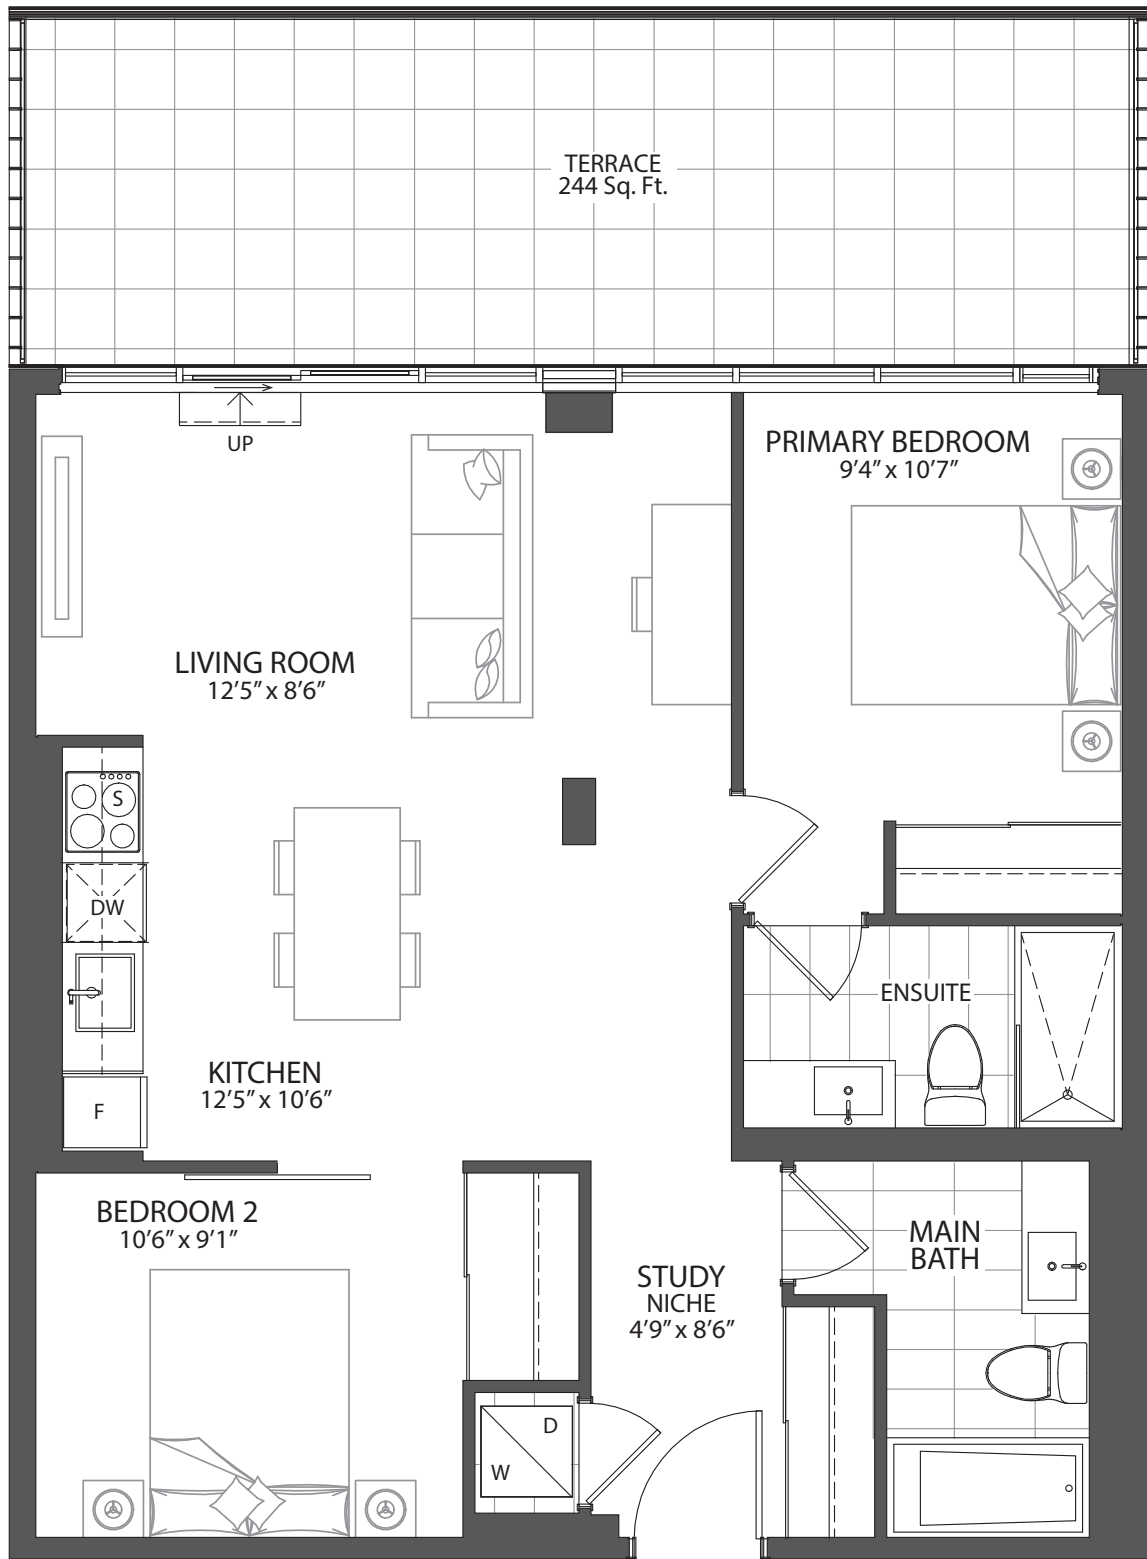

Kazmir
CONDOS

**ONE
BED ROOM**

SUITES

KAZ-02

535 SQ. FT.

**ONE
BEDROOM
SUITES**

Areas and dimensions are approximate and actual usable floor space may vary from the stated area. Layout may be reverse of the unit purchased. Prices, figures, illustrations, sizes, features and finishes are subject to change without notice. E. & O.E.

KAZ-27

859 SQ. FT.

**TWO
BEDROOM
SUITES**

Areas and dimensions are approximate and actual usable floor space may vary from the stated area. Layout may be reverse of the unit purchased. Prices, figures, illustrations, sizes, features and finishes are subject to change without notice. E. & O.E.

FLOOR 4

KAZ-29

814 SQ. FT.

**TWO
BEDROOM
SUITES**

Areas and dimensions are approximate and actual usable floor space may vary from the stated area. Layout may be reverse of the unit purchased. Prices, figures, illustrations, sizes, features and finishes are subject to change without notice. E. & O.E.