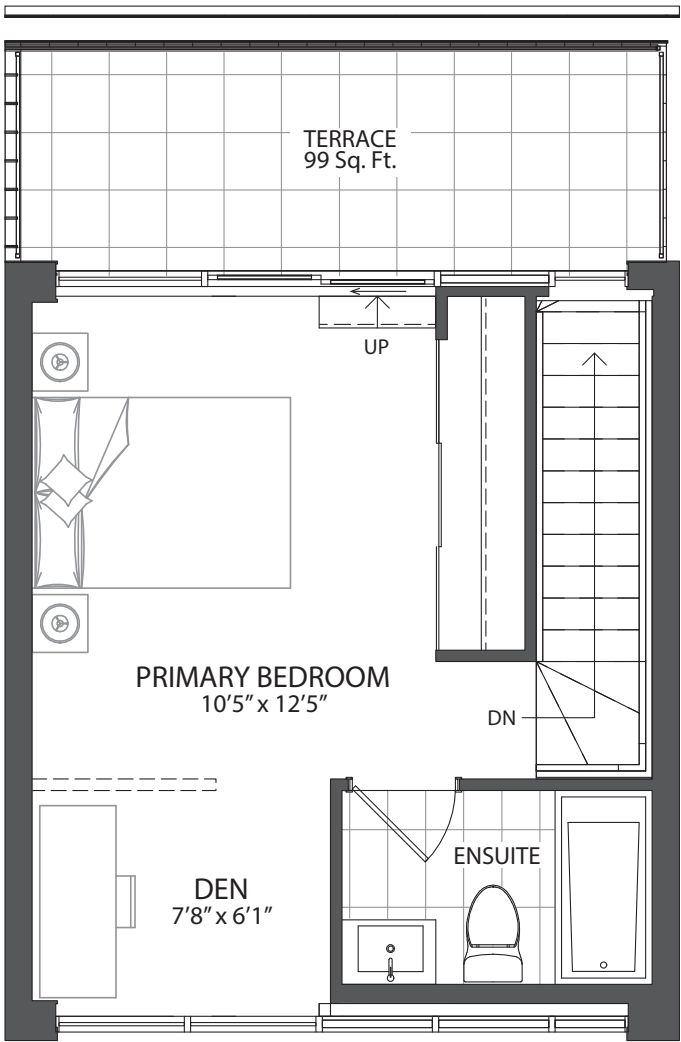

Kazmir
CONDOS

**ONE
BED ROOM**

SUITES

KAZ-02

535 SQ. FT.

**ONE
BEDROOM
SUITES**

Areas and dimensions are approximate and actual usable floor space may vary from the stated area. Layout may be reverse of the unit purchased. Prices, figures, illustrations, sizes, features and finishes are subject to change without notice. E. & O.E.

KAZ-40

400 SQ. FT.

ONE
BEDROOM
SUITES

Areas and dimensions are approximate and actual usable floor space may vary from the stated area. Layout may be reverse of the unit purchased. Prices, figures, illustrations, sizes, features and finishes are subject to change without notice. E. & O.E.

**ONE
BEDROOM
SUITES**

8TH FLOOR UPPER

7TH FLOOR LOWER

727 SQ. FT.

KAZ-PH4

FLOOR 8

FLOOR 7

Areas and dimensions are approximate and actual usable floor space may vary from the stated area. Layout may be reverse of the unit purchased. Prices, figures, illustrations, sizes, features and finishes are subject to change without notice. E. & O.E.