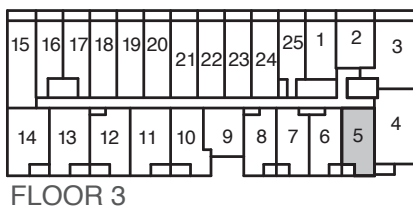

Kazmir
CONDOS

**ONE
BED ROOM**

SUITES

KAZ-02

535 SQ. FT.

**ONE
BEDROOM
SUITES**

Areas and dimensions are approximate and actual usable floor space may vary from the stated area. Layout may be reverse of the unit purchased. Prices, figures, illustrations, sizes, features and finishes are subject to change without notice. E. & O.E.

**ONE
BEDROOM
SUITES**

544 SQ. FT.

KAZ-05

Areas and dimensions are approximate and actual usable floor space may vary from the stated area. Layout may be reverse of the unit purchased. Prices, figures, illustrations, sizes, features and finishes are subject to change without notice. E. & O.E.

KAZ-06

528 SQ. FT.

FLOOR 6

FLOOR 5

FLOOR 4

FLOOR 3

FLOOR 2

**ONE
BEDROOM
SUITES**