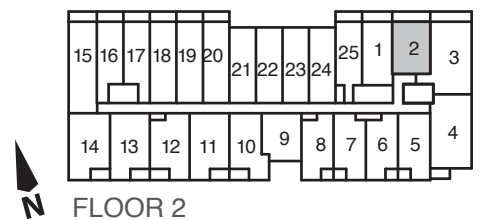

Kazmir
CONDOS

**ONE
BED ROOM**

SUITES

KAZ-02

535 SQ. FT.

**ONE
BEDROOM
SUITES**

Areas and dimensions are approximate and actual usable floor space may vary from the stated area. Layout may be reverse of the unit purchased. Prices, figures, illustrations, sizes, features and finishes are subject to change without notice. E. & O.E.

**ONE
BEDROOM
SUITES**

544 SQ. FT.

KAZ-05

Areas and dimensions are approximate and actual usable floor space may vary from the stated area. Layout may be reverse of the unit purchased. Prices, figures, illustrations, sizes, features and finishes are subject to change without notice. E. & O.E.

KAZ-06

528 SQ. FT.

FLOOR 6

FLOOR 5

FLOOR 4

FLOOR 3

FLOOR 2

**ONE
BEDROOM
SUITES**