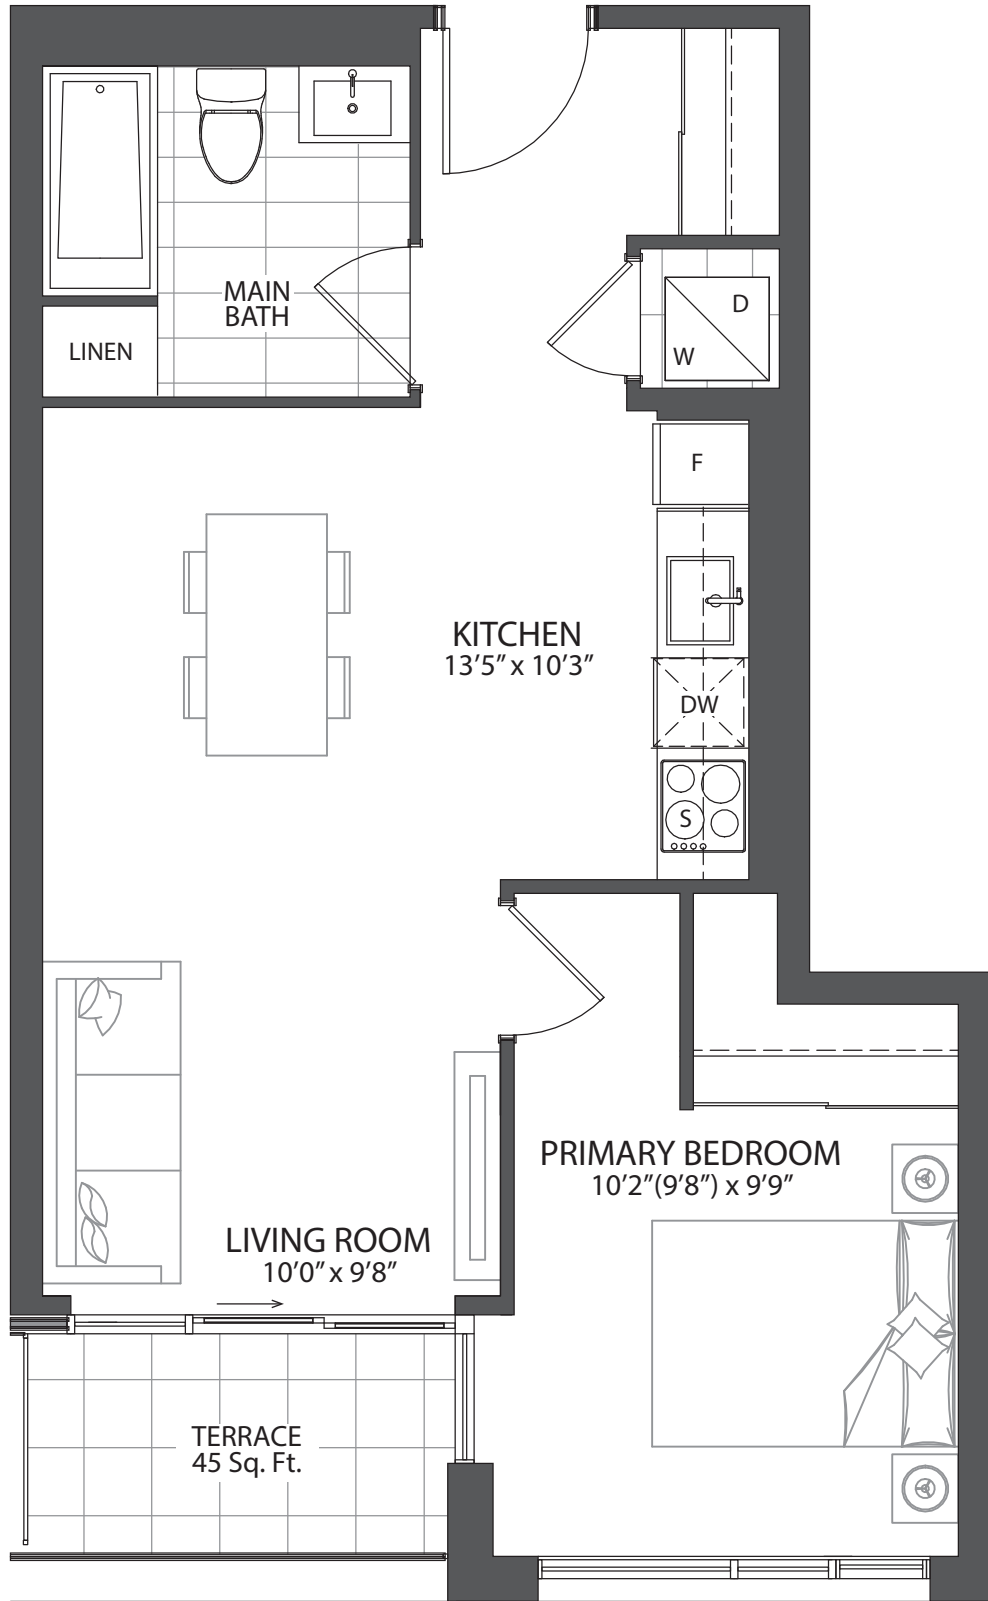

Kazmir
CONDOS

**ONE
BED ROOM**

SUITES

KAZ-02

535 SQ. FT.

**ONE
BEDROOM
SUITES**

Areas and dimensions are approximate and actual usable floor space may vary from the stated area. Layout may be reverse of the unit purchased. Prices, figures, illustrations, sizes, features and finishes are subject to change without notice. E. & O.E.

**ONE
BEDROOM
SUITES**

544 SQ. FT.

KAZ-05

Areas and dimensions are approximate and actual usable floor space may vary from the stated area. Layout may be reverse of the unit purchased. Prices, figures, illustrations, sizes, features and finishes are subject to change without notice. E. & O.E.

KAZ-06

528 SQ. FT.

FLOOR 6

FLOOR 5

FLOOR 4

FLOOR 3

FLOOR 2

**ONE
BEDROOM
SUITES**

**ONE
BEDROOM
SUITES**

FLOOR 6

FLOOR 5

FLOOR 4

FLOOR 3

FLOOR 2

584 SQ. FT.

KAZ-08A