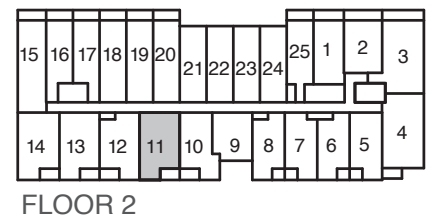

FLOOR 8

FLOOR 7

Kazmir
CONDOS

TWO
BEDROOM

SUITES

659 SQ. FT. KAZ-09A

**TWO
BEDROOM
SUITES**

Areas and dimensions are approximate and actual usable floor space may vary from the stated area. Layout may be reverse of the unit purchased. Prices, figures, illustrations, sizes, features and finishes are subject to change without notice. E. & O.E.