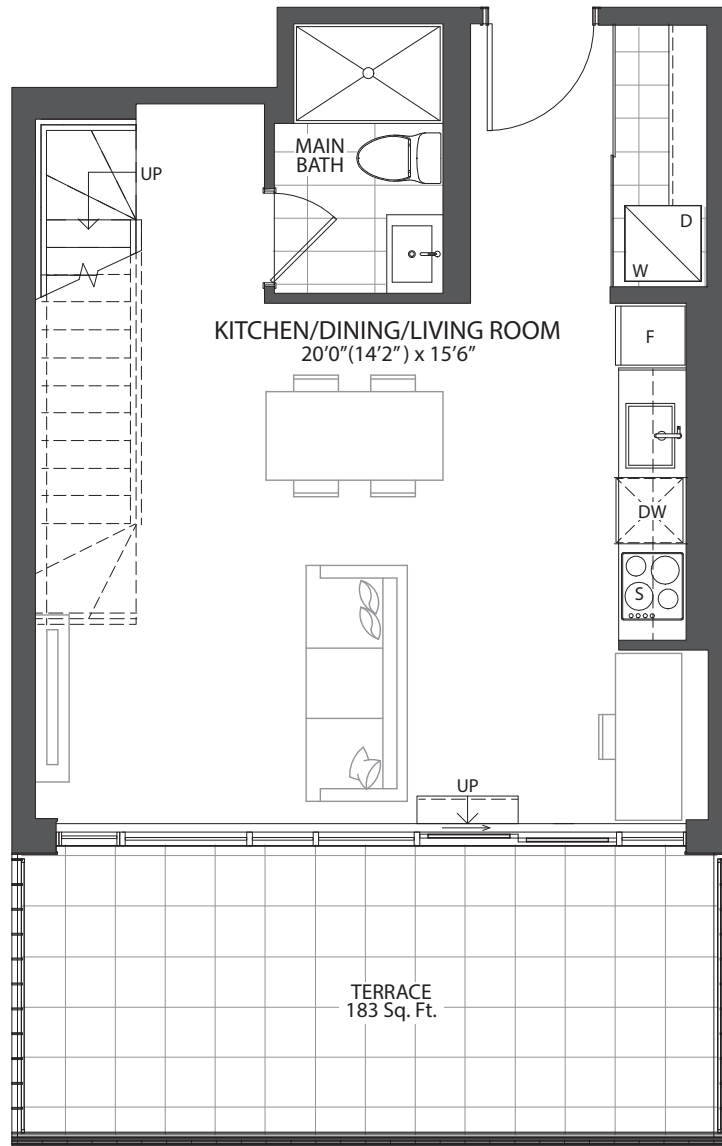

7TH FLOOR LOWER

903 SQ. FT.

KAZ-PH8

Areas and dimensions are approximate and actual usable floor space may vary from the stated area. Layout may be reverse of the unit purchased. Prices, figures, illustrations, sizes, features and finishes are subject to change without notice. E. & O.E.