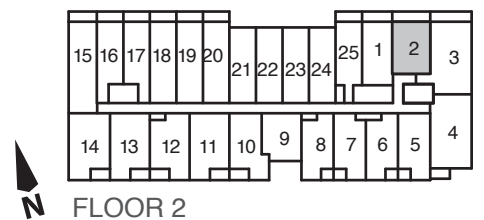

Kazmir
CONDOS

**ONE
BED ROOM**

SUITES

KAZ-02

535 SQ. FT.

**ONE
BEDROOM
SUITES**

Areas and dimensions are approximate and actual usable floor space may vary from the stated area. Layout may be reverse of the unit purchased. Prices, figures, illustrations, sizes, features and finishes are subject to change without notice. E. & O.E.

**ONE
BEDROOM
SUITES**

FLOOR 4

FLOOR 3

FLOOR 2

544 SQ. FT.

KAZ-05

Areas and dimensions are approximate and actual usable floor space may vary from the stated area. Layout may be reverse of the unit purchased. Prices, figures, illustrations, sizes, features and finishes are subject to change without notice. E. & O.E.