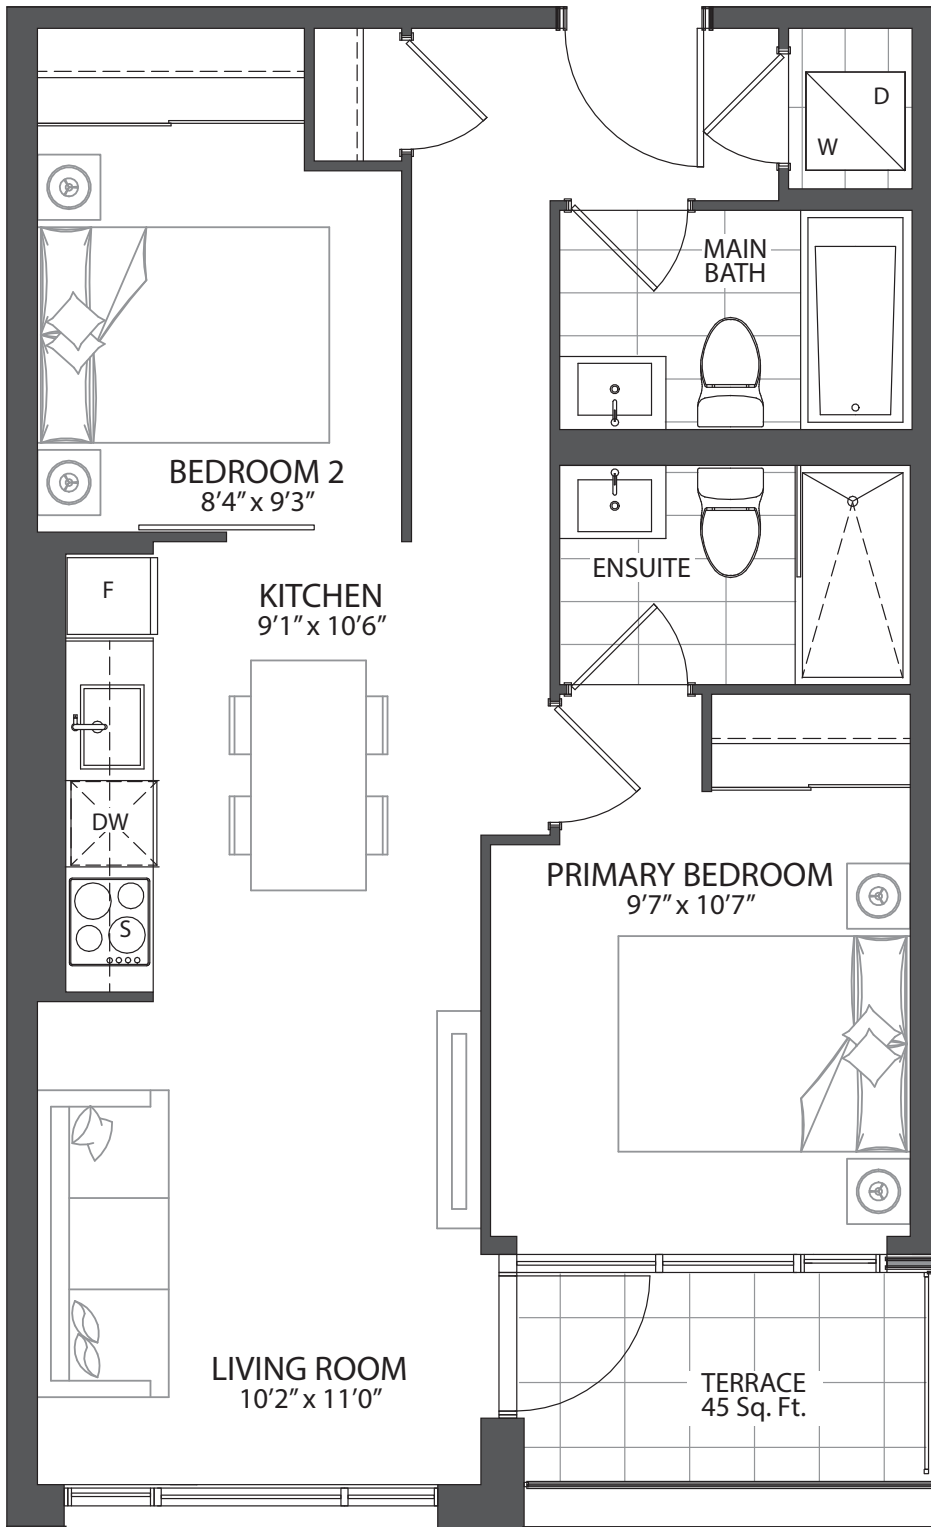

665 SQ. FT. KAZ-11