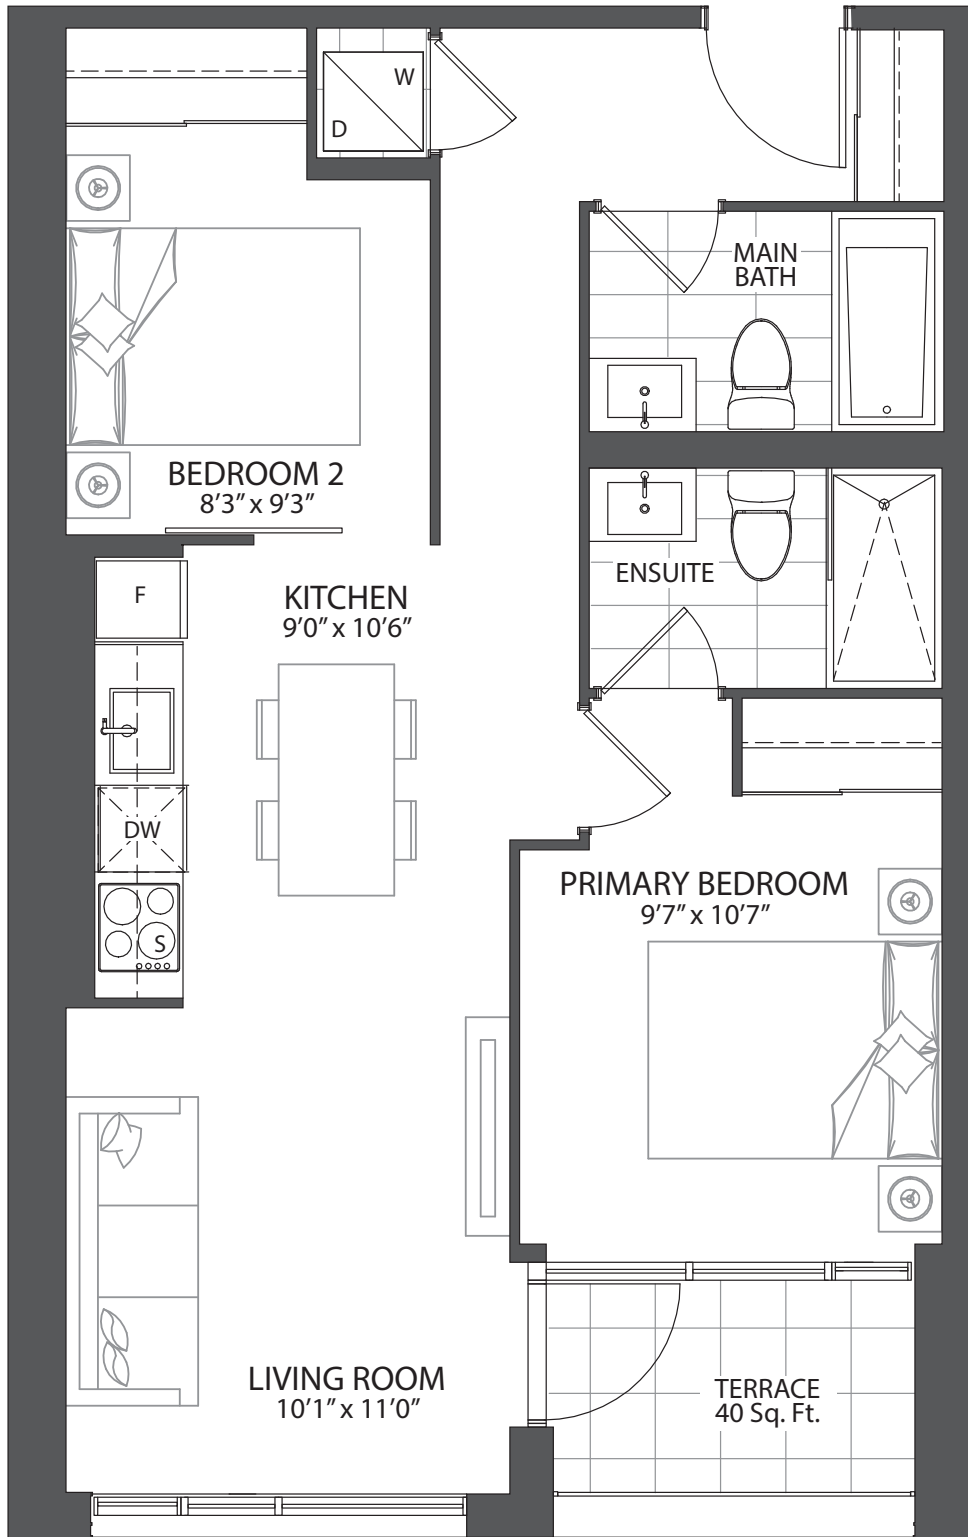

**TWO
BEDROOM
SUITES**