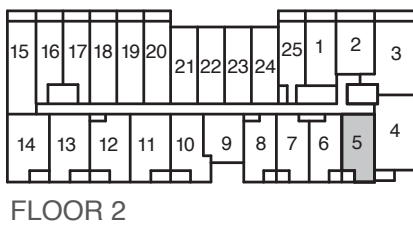

Kazmir
CONDOS

**ONE
BED ROOM**

SUITES

KAZ-02

535 SQ. FT.

**ONE
BEDROOM
SUITES**

Areas and dimensions are approximate and actual usable floor space may vary from the stated area. Layout may be reverse of the unit purchased. Prices, figures, illustrations, sizes, features and finishes are subject to change without notice. E. & O.E.

**ONE
BEDROOM
SUITES**

544 SQ. FT.

KAZ-05

Areas and dimensions are approximate and actual usable floor space may vary from the stated area. Layout may be reverse of the unit purchased. Prices, figures, illustrations, sizes, features and finishes are subject to change without notice. E. & O.E.

KAZ-06

528 SQ. FT.

FLOOR 6

FLOOR 5

FLOOR 4

FLOOR 3

FLOOR 2

**ONE
BEDROOM
SUITES**