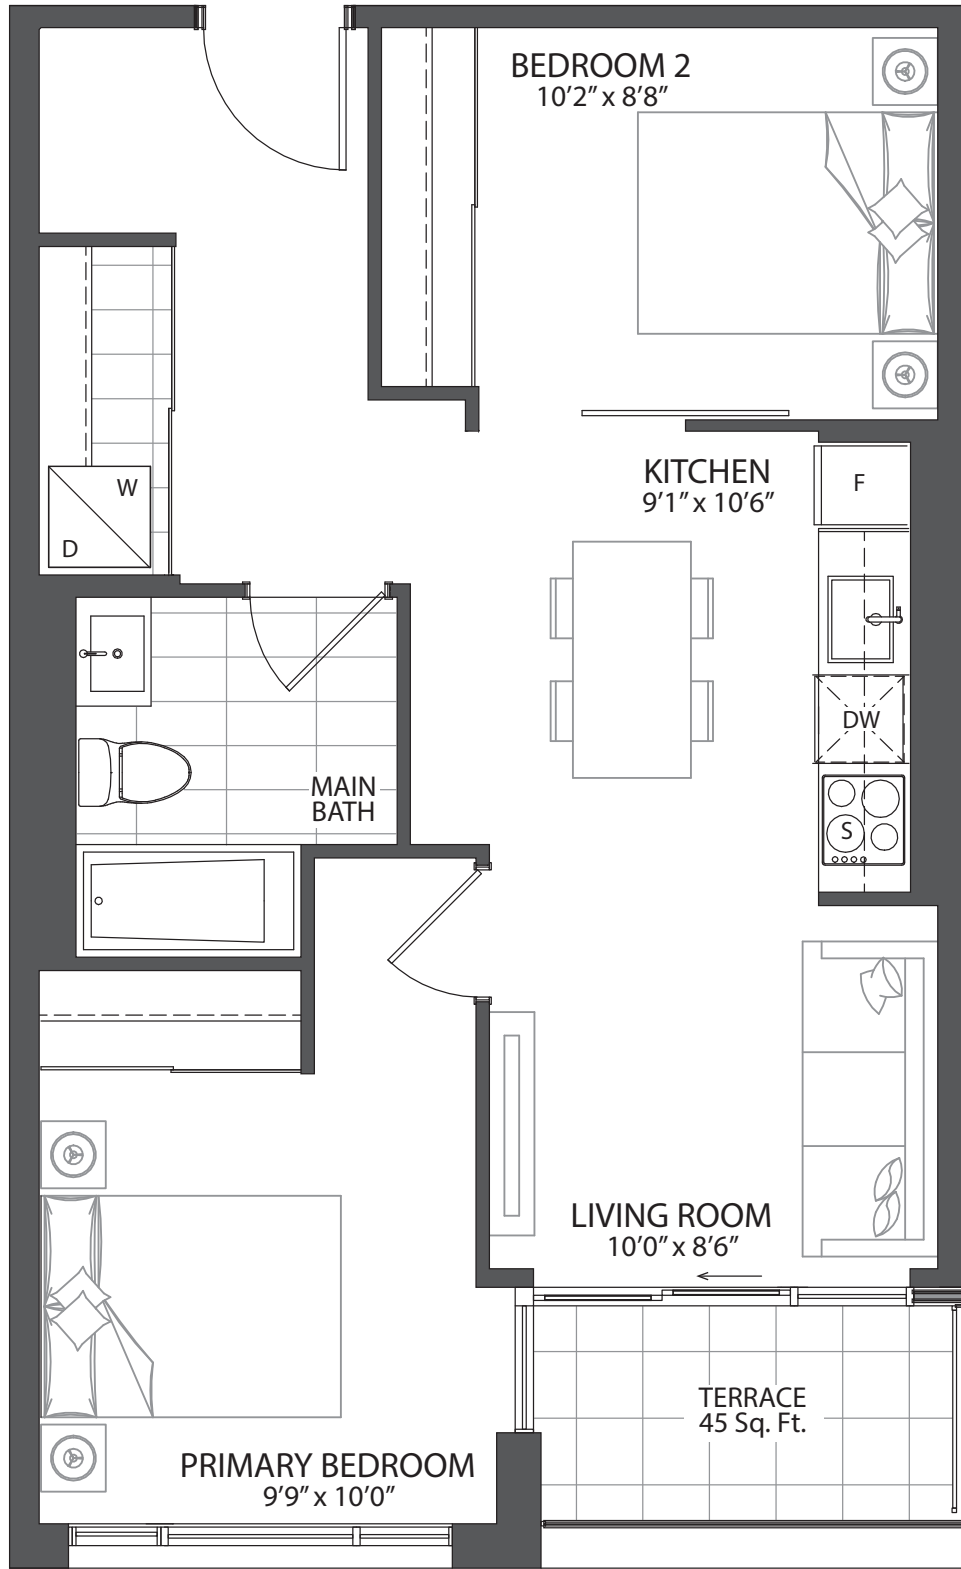

659 SQ. FT. KAZ-09A

**TWO
BEDROOM
SUITES**

Areas and dimensions are approximate and actual usable floor space may vary from the stated area. Layout may be reverse of the unit purchased. Prices, figures, illustrations, sizes, features and finishes are subject to change without notice. E. & O.E.