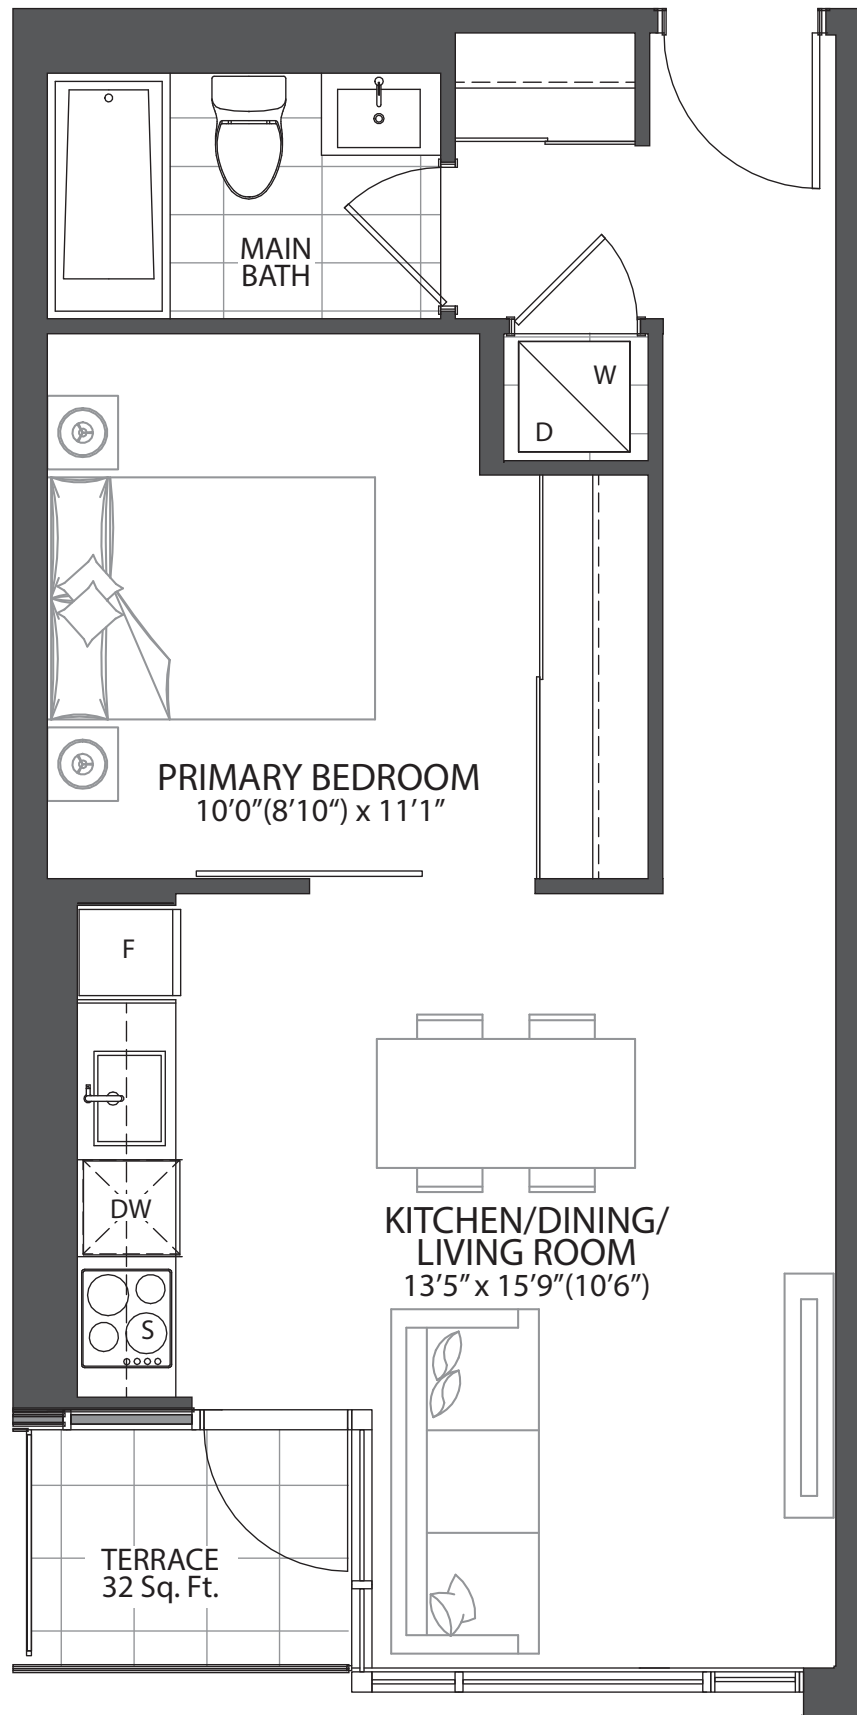

Kazmir
CONDOS

**ONE
BED ROOM**

SUITES

KAZ-02

535 SQ. FT.

**ONE
BEDROOM
SUITES**

Areas and dimensions are approximate and actual usable floor space may vary from the stated area. Layout may be reverse of the unit purchased. Prices, figures, illustrations, sizes, features and finishes are subject to change without notice. E. & O.E.

**ONE
BEDROOM
SUITES**

544 SQ. FT.

KAZ-05

Areas and dimensions are approximate and actual usable floor space may vary from the stated area. Layout may be reverse of the unit purchased. Prices, figures, illustrations, sizes, features and finishes are subject to change without notice. E. & O.E.

KAZ-06

528 SQ. FT.

FLOOR 6

FLOOR 5

FLOOR 4

FLOOR 3

FLOOR 2

**ONE
BEDROOM
SUITES**

**ONE
BEDROOM
SUITES**

FLOOR 6

FLOOR 5

FLOOR 4

FLOOR 3

FLOOR 2

584 SQ. FT.

KAZ-08A