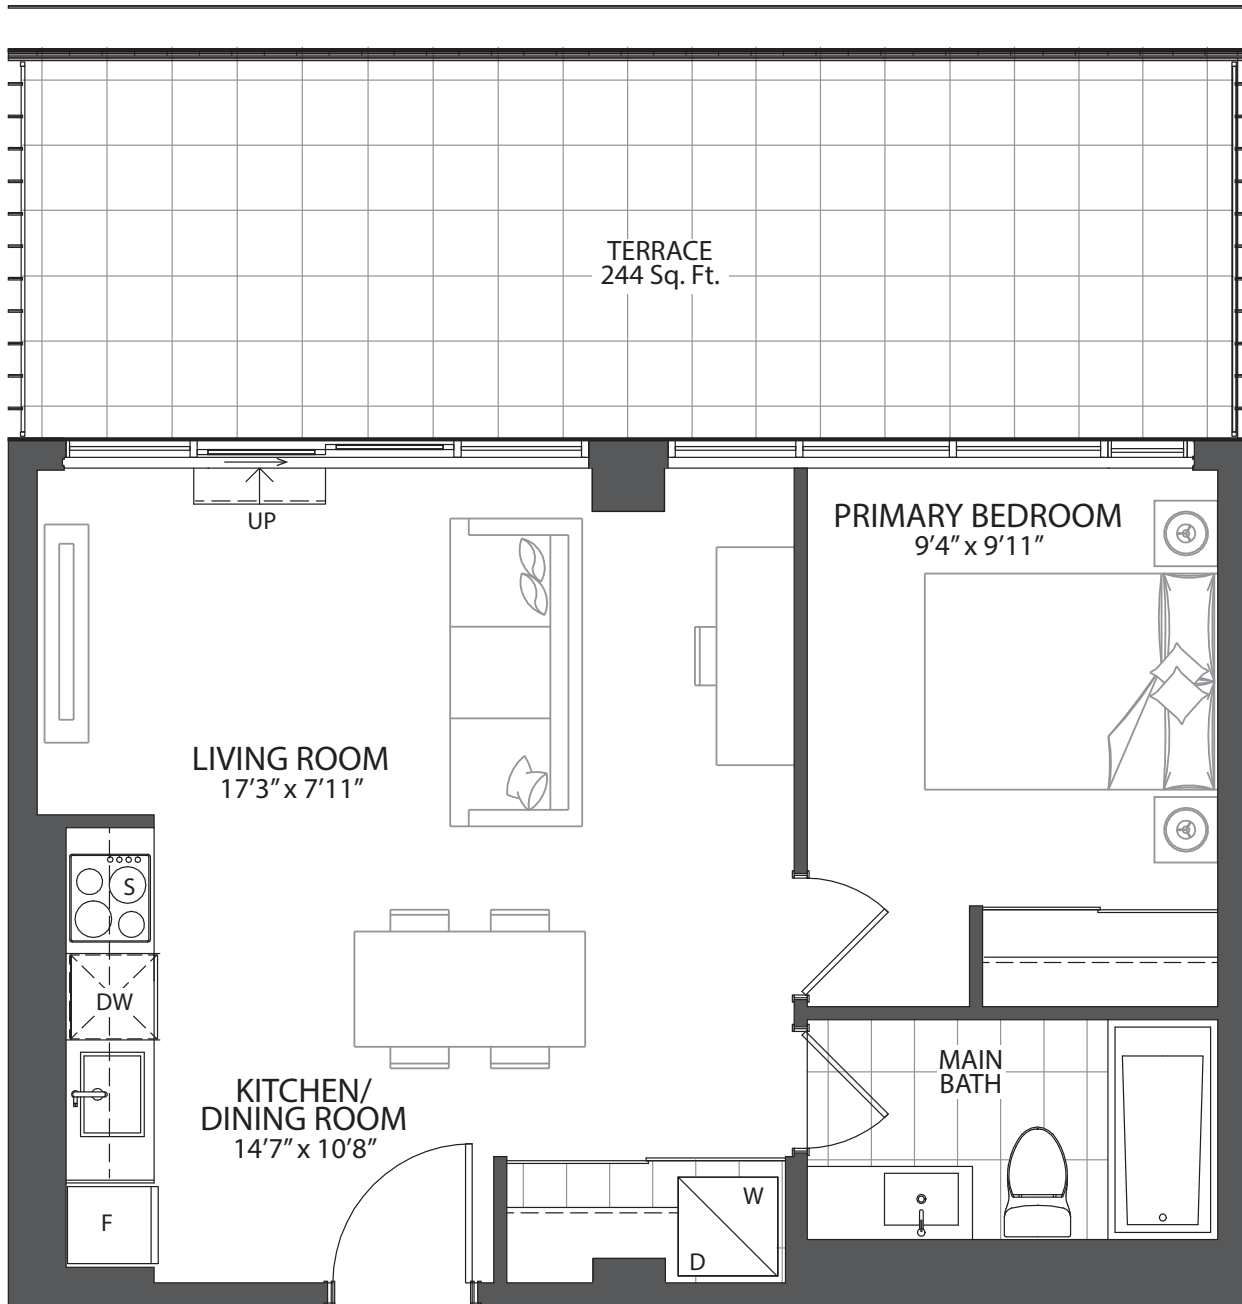

Kazmir
CONDOS

**ONE
BED ROOM**

SUITES

KAZ-02

535 SQ. FT.

**ONE
BEDROOM
SUITES**

Areas and dimensions are approximate and actual usable floor space may vary from the stated area. Layout may be reverse of the unit purchased. Prices, figures, illustrations, sizes, features and finishes are subject to change without notice. E. & O.E.

KAZ-06

528 SQ. FT.

FLOOR 6

FLOOR 5

FLOOR 4

FLOOR 3

FLOOR 2

**ONE
BEDROOM
SUITES**

KAZ-17B

543 SQ. FT.

ONE
BEDROOM
SUITES

Areas and dimensions are approximate and actual usable floor space may vary from the stated area. Layout may be reverse of the unit purchased. Prices, figures, illustrations, sizes, features and finishes are subject to change without notice. E. & O.E.

FLOOR 2

**ONE
BEDROOM
SUITES**

545 SQ. FT.

KAZ-39

Areas and dimensions are approximate and actual usable floor space may vary from the stated area. Layout may be reverse of the unit purchased. Prices, figures, illustrations, sizes, features and finishes are subject to change without notice. E. & O.E.