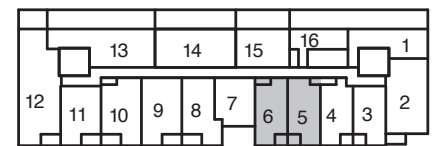

Kazmir
CONDOS

**ONE
BED ROOM**

SUITES

KAZ-02

535 SQ. FT.

**ONE
BEDROOM
SUITES**

Areas and dimensions are approximate and actual usable floor space may vary from the stated area. Layout may be reverse of the unit purchased. Prices, figures, illustrations, sizes, features and finishes are subject to change without notice. E. & O.E.

**ONE
BEDROOM
SUITES**

544 SQ. FT.

KAZ-05

Areas and dimensions are approximate and actual usable floor space may vary from the stated area. Layout may be reverse of the unit purchased. Prices, figures, illustrations, sizes, features and finishes are subject to change without notice. E. & O.E.

KAZ-06

528 SQ. FT.

FLOOR 6

FLOOR 5

FLOOR 4

FLOOR 3

FLOOR 2

**ONE
BEDROOM
SUITES**