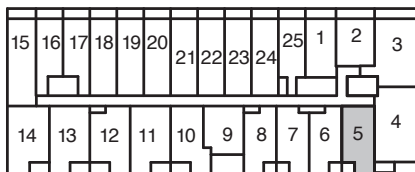

Kazmir
CONDOS

**ONE
BED ROOM**

SUITES

KAZ-02

535 SQ. FT.

**ONE
BEDROOM
SUITES**

Areas and dimensions are approximate and actual usable floor space may vary from the stated area. Layout may be reverse of the unit purchased. Prices, figures, illustrations, sizes, features and finishes are subject to change without notice. E. & O.E.

**ONE
BEDROOM
SUITES**

FLOOR 4

FLOOR 3

FLOOR 2

544 SQ. FT.

KAZ-05

Areas and dimensions are approximate and actual usable floor space may vary from the stated area. Layout may be reverse of the unit purchased. Prices, figures, illustrations, sizes, features and finishes are subject to change without notice. E. & O.E.