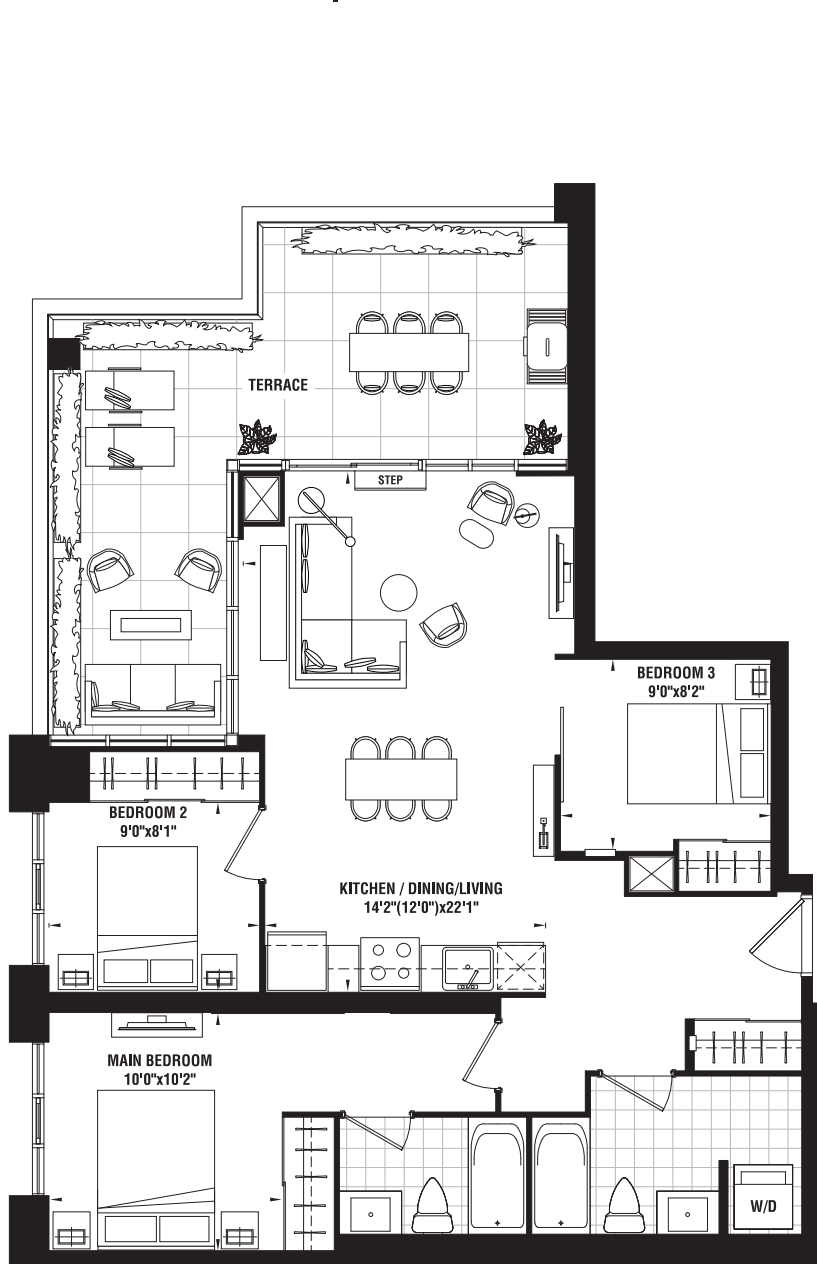

THREE BEDROOM | 965 sq.ft.

BALCONY 270 SQ. FT. | TERRACE 270 SQ. FT.

FLOOR LPH - PH