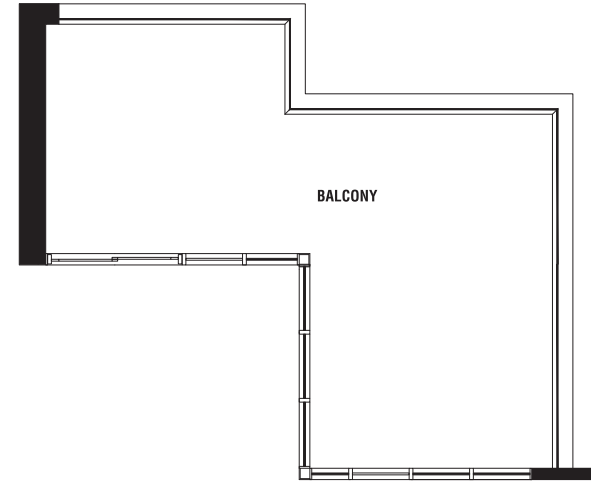

TWO BEDROOM+DEN | 949 sq.ft.

BALCONY 272 SQ. FT. + BALCONY 45 SQ. FT. | TERRACE 272 SQ. FT. + BALCONY 45 SQ. FT.

FLOOR LPH - PH