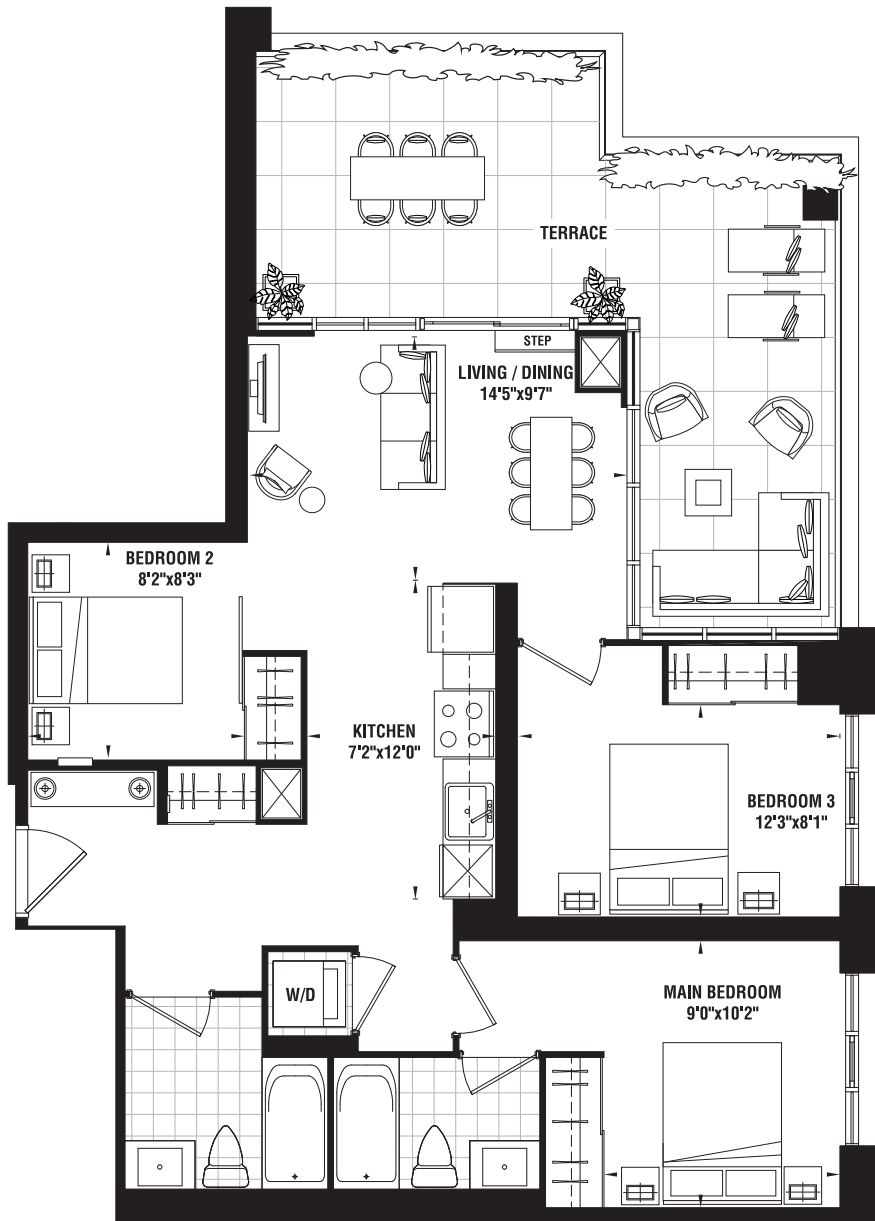

THREE BEDROOM | 909 sq.ft.

BALCONY 270(PH) SQ. FT. | TERRACE 270 SQ. FT.

FLOOR LPH - PH