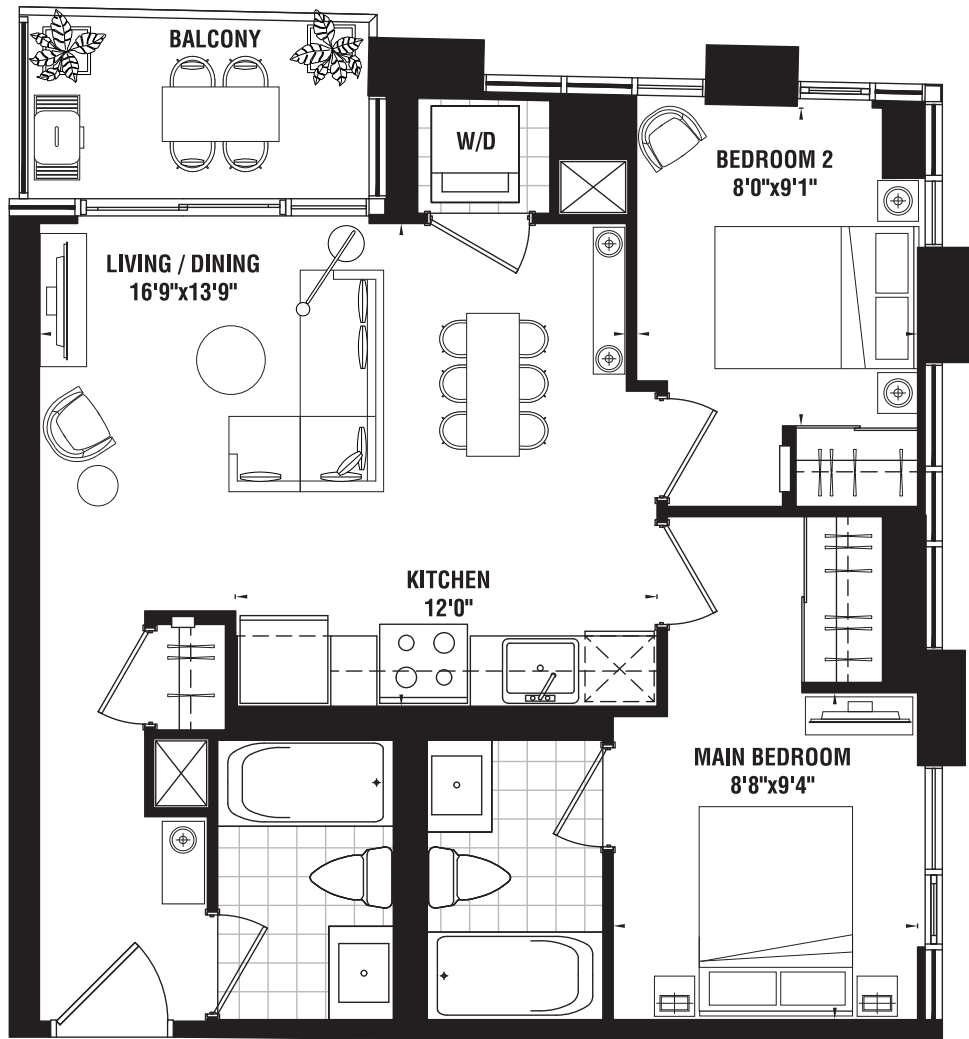

TWO BEDROOM | 696 sq.ft.

BALCONY 50 SQ. FT.

FLOOR 3