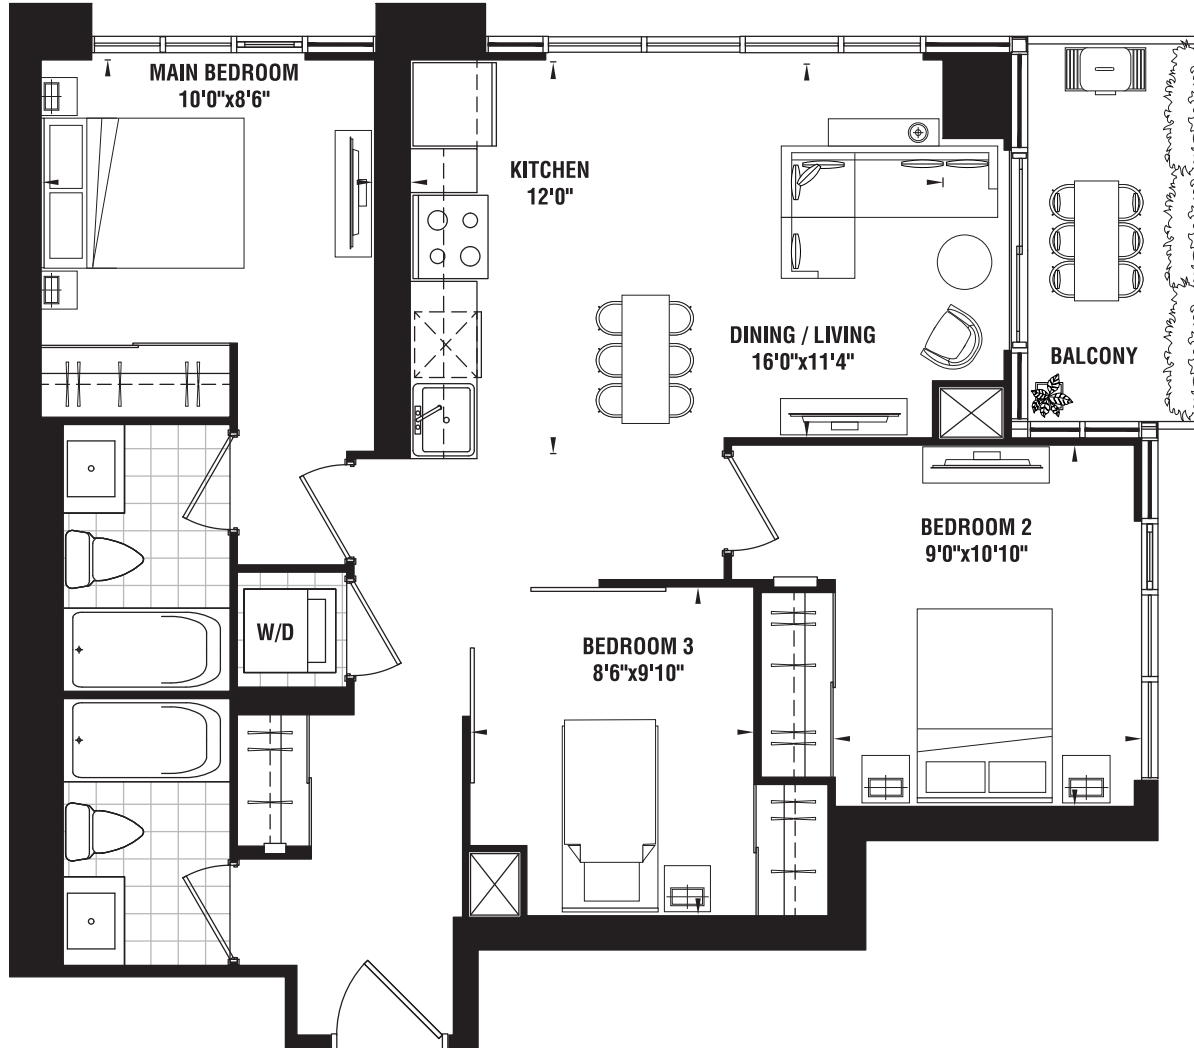

THREE BEDROOM | 894 sq.ft.

BALCONY 58 SQ. FT.

FLOOR 4