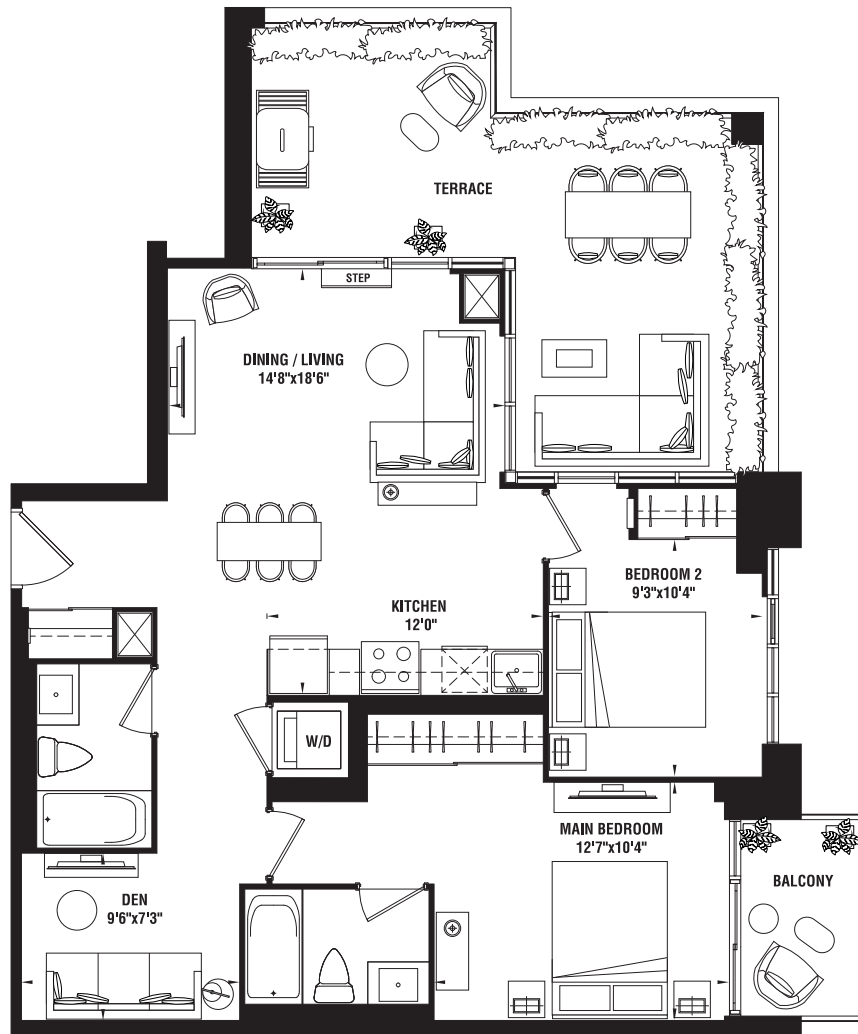

TWO BEDROOM+DEN | 949 sq.ft.

BALCONY 272 SQ. FT. + BALCONY 45 SQ. FT. | TERRACE 272 SQ. FT. + BALCONY 45 SQ. FT.

FLOOR LPH - PH