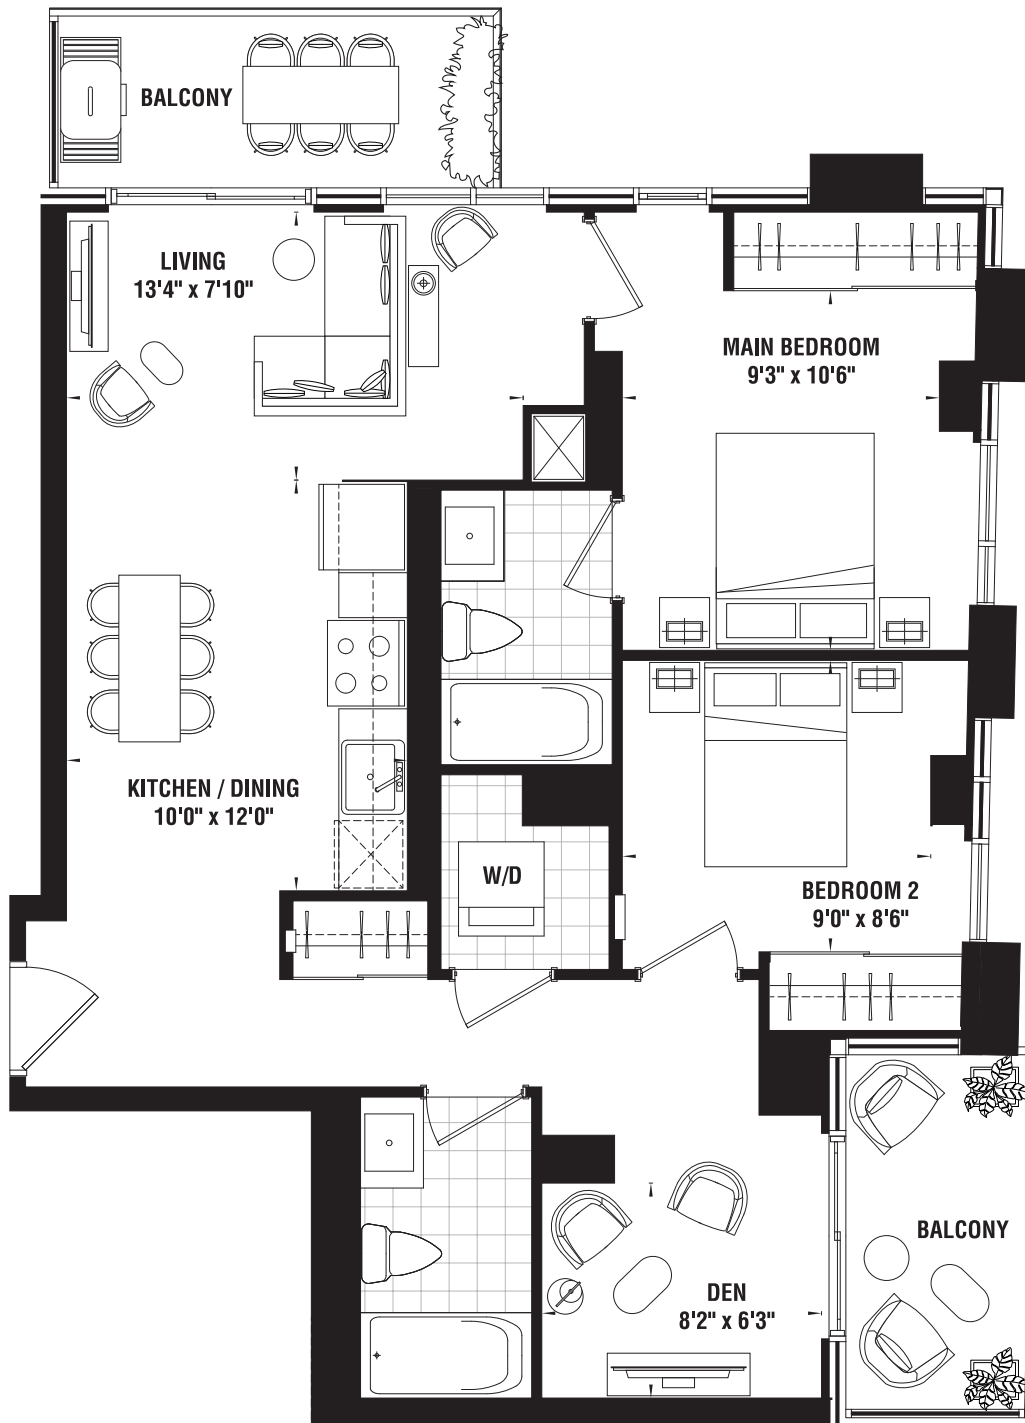

TWO BEDROOM+DEN | 891 sq.ft.

BALCONY 120 (56+64) SQ. FT.

FLOOR 3