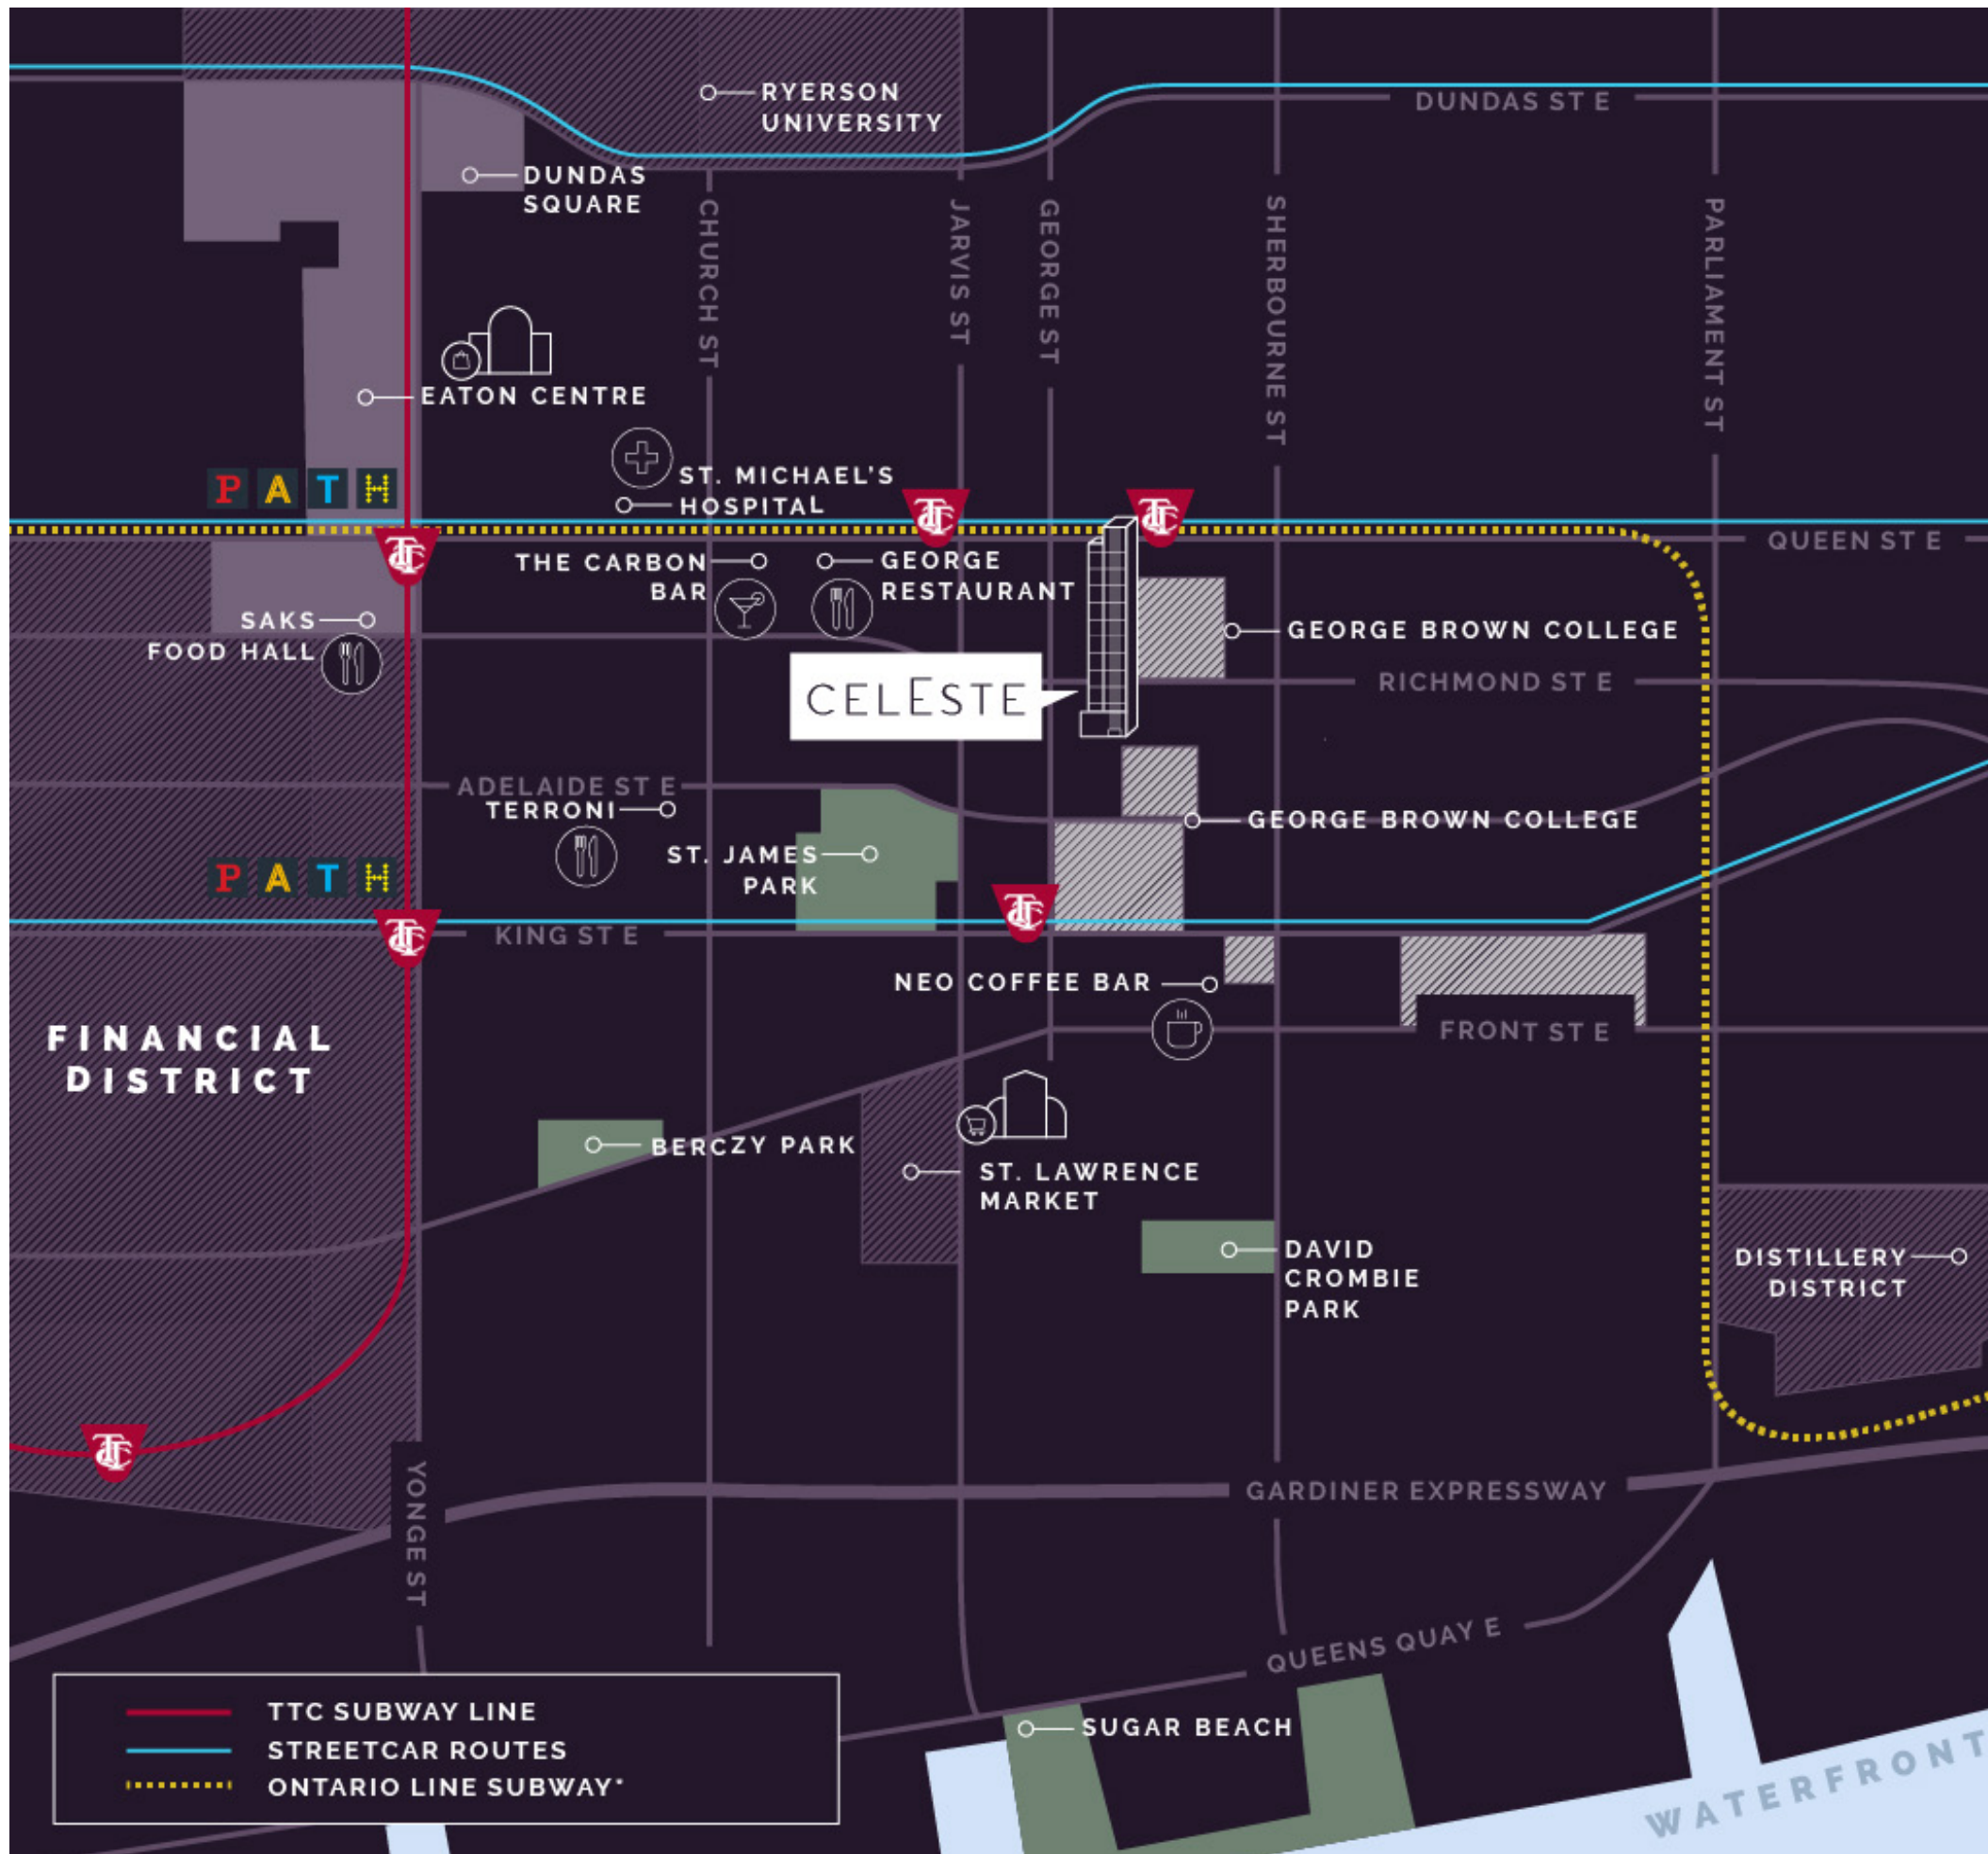

# CELESTE

CONDOMINIUMS

MINUTES

TRANSIT

- 2  Ontario Line subway station\*
- 2  Queen and King East streetcar
- 7  King and Queen Subway Station
- 15  Union Station

EDUCATION

- 1  George Brown - St James Campus
- 5  Ryerson
- 7  George Brown - Waterfront Campus
- 9  OCAD
- 12  University of Toronto

LOCAL AMENITIES

- 6  St. Michael's Hospital
- 9  Toronto Eaton Centre
- 6  St Lawrence Market
- 13  Distillery District

  
WALK SCORE  
98

  
TRANSIT SCORE  
100

  
BIKE SCORE  
99

— TTC SUBWAY LINE  
— STREETCAR ROUTES  
- - - ONTARIO LINE SUBWAY\*