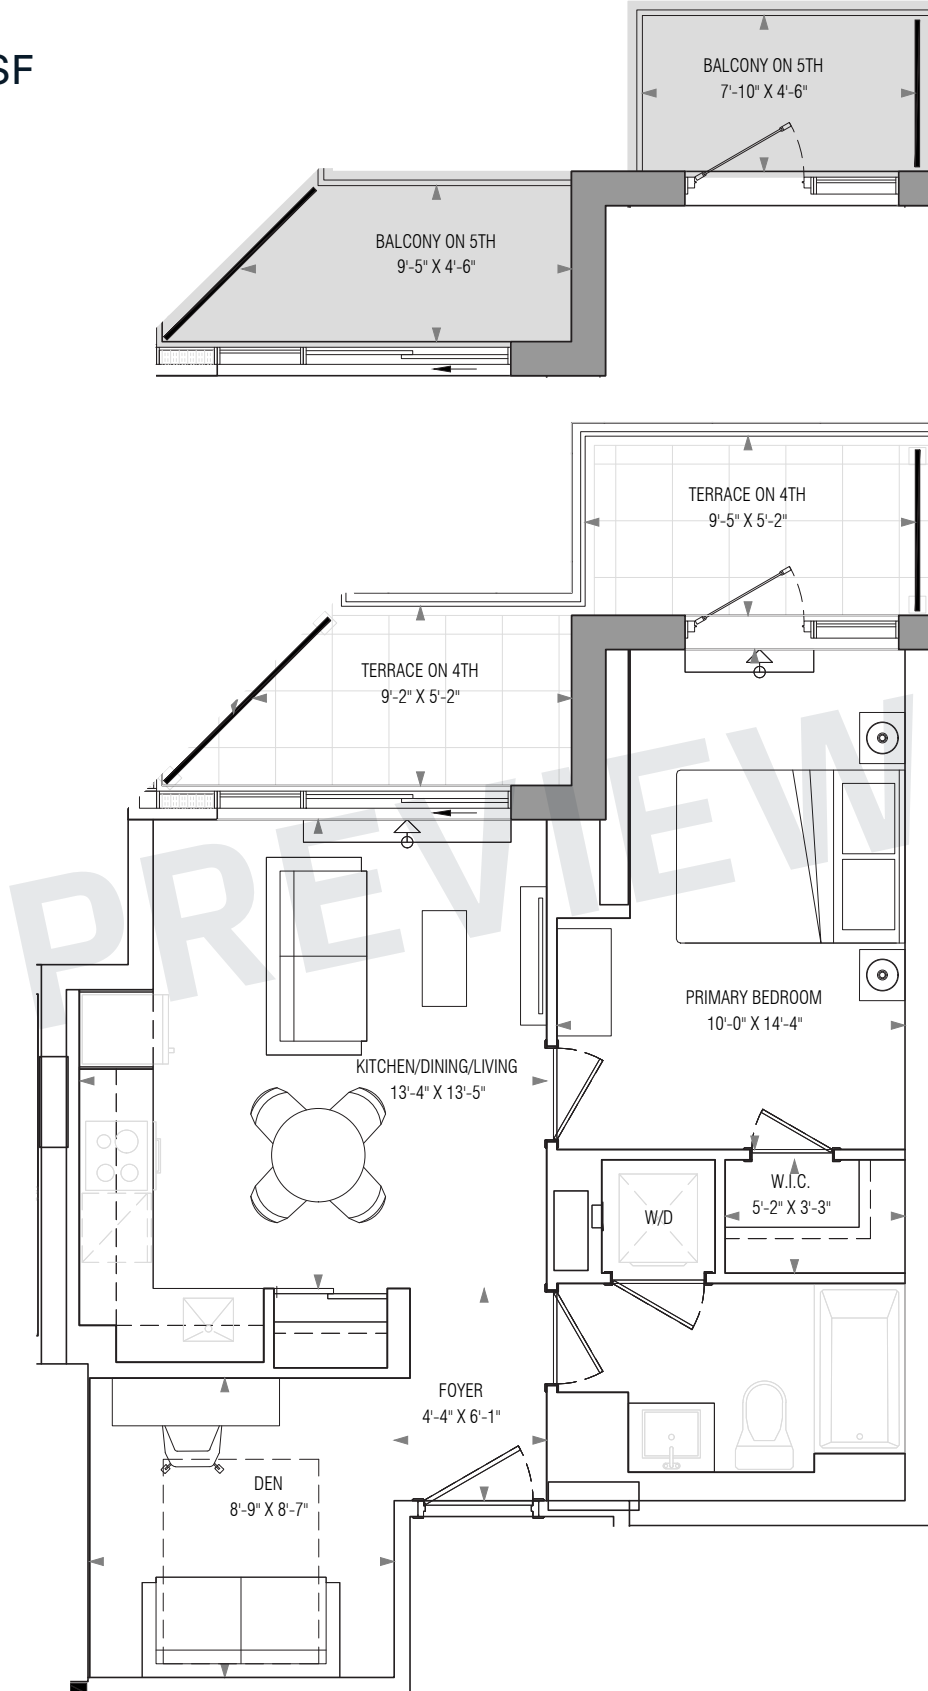

CURIO

1AC+D

1 Bedroom

+ Den

613 Interior SF