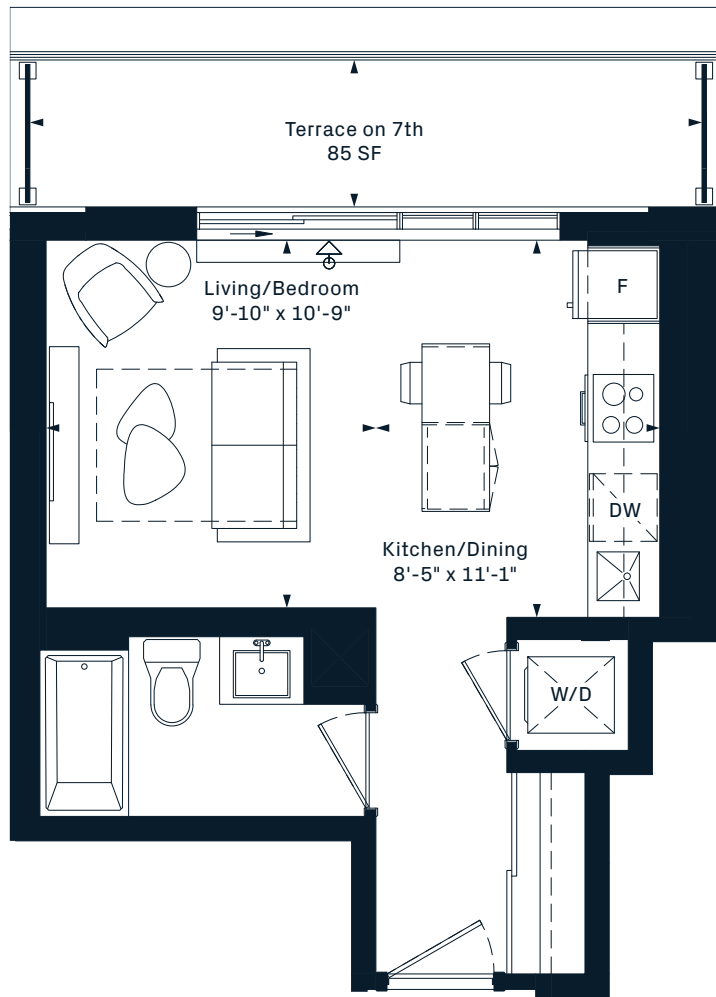

CURIO

SK

Jr. 1 Bedroom
388 Interior SF