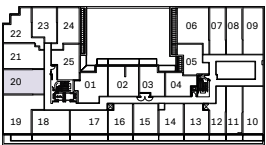

CURIO

2K

2 Bedroom

667 Interior SF