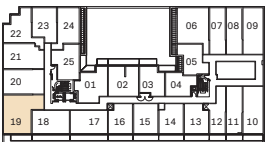

CURIO

3C

3 Bedroom

863 Interior SF

6TH FLOOR

MARLIN
SPRING

DAMAC
Live the luxury

Dimensions, specifications, layouts and materials are approximate only and are subject to change without notice. Tile patterns may vary. Window size and location may vary. Actual usable floor space may vary from stated floor area. Balcony and terrace area is approximate and not included in net suite area. The purchaser acknowledges that the actual unit purchased may be a reverse layout to the plan shown. See Sales Representative for full details. E.&O.E.