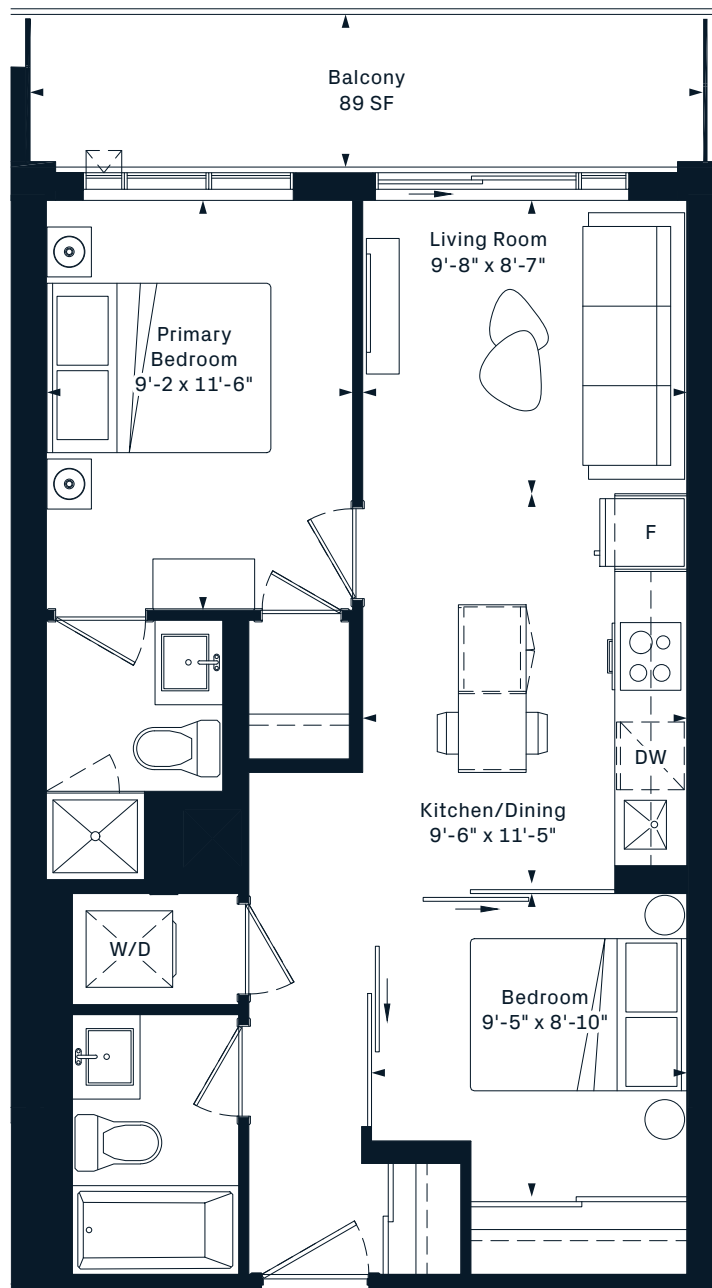

CURIO

2J

2 Bedroom
664 Interior SF

4TH FLOOR

MARLIN
SPRING

DAMAC
Live the luxury

Dimensions, specifications, layouts and materials are approximate only and are subject to change without notice. Tile patterns may vary. Window size and location may vary. Actual usable floor space may vary from stated floor area. Balcony and terrace area is approximate and not included in net suite area. The purchaser acknowledges that the actual unit purchased may be a reverse layout to the plan shown. See Sales Representative for full details. E.&O.E.