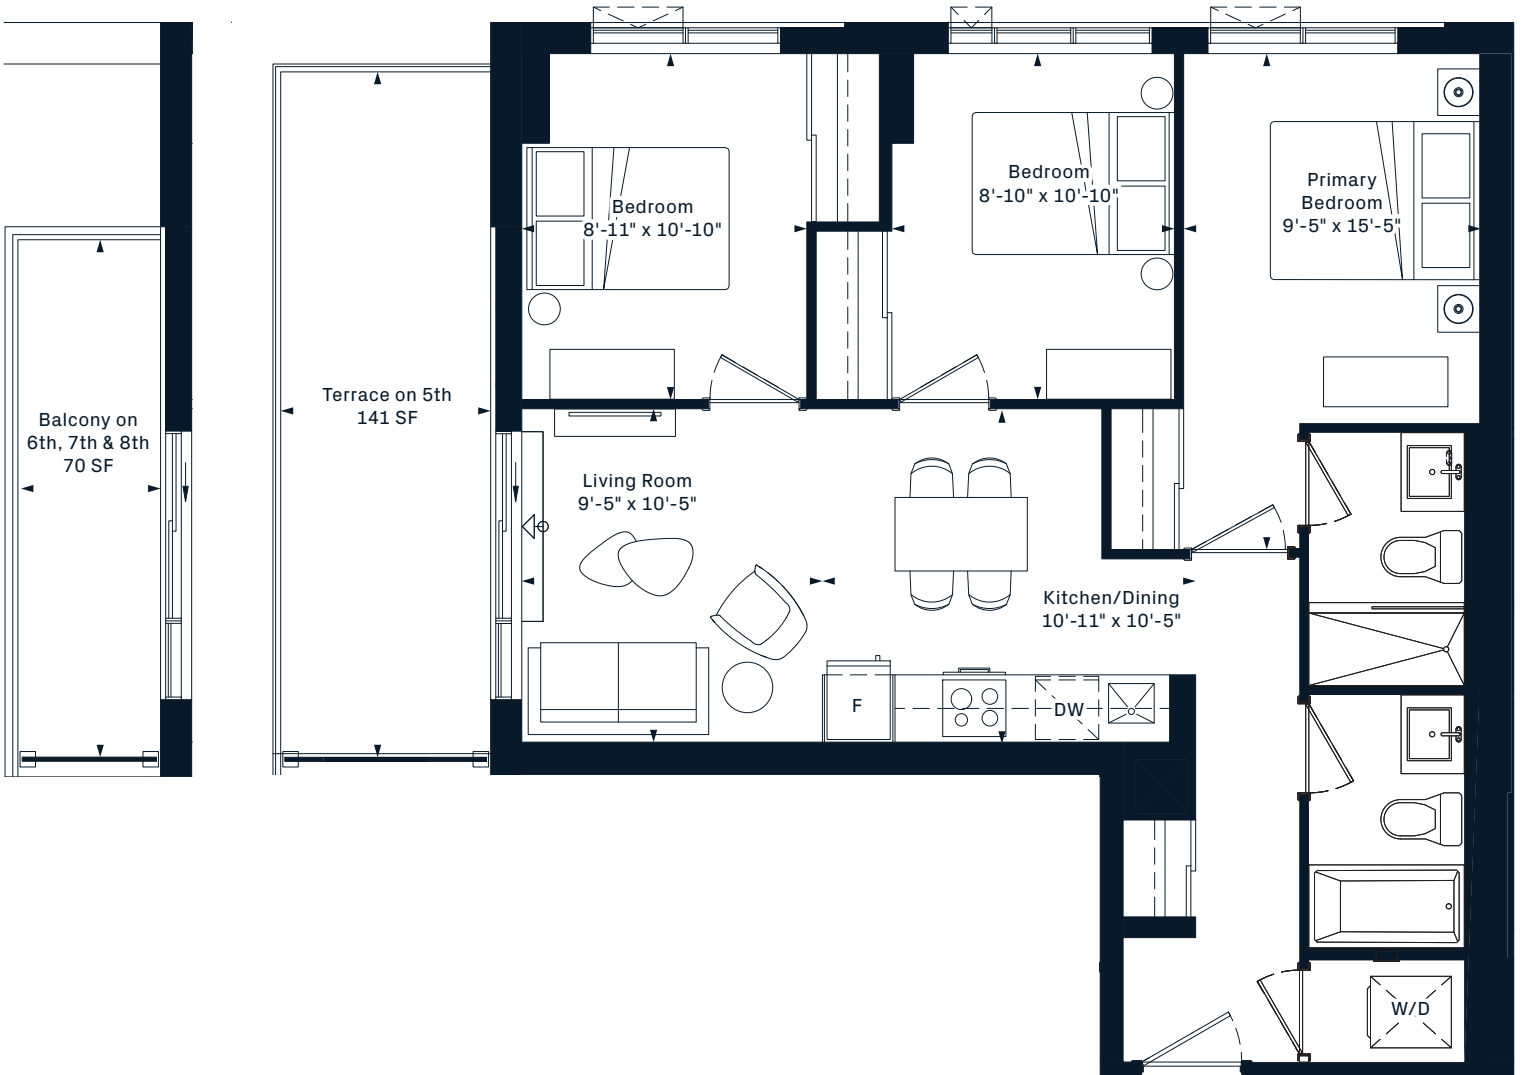

CURIO

3C

3 Bedroom

863 Interior SF

MARLIN
SPRING

DAMAC
Live the luxury

Dimensions, specifications, layouts and materials are approximate only and are subject to change without notice. Tile patterns may vary. Window size and location may vary. Actual usable floor space may vary from stated floor area. Balcony and terrace area is approximate and not included in net suite area. The purchaser acknowledges that the actual unit purchased may be a reverse layout to the plan shown. See Sales Representative for full details. E.&O.E.