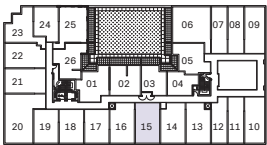

CURIO

2J

2 Bedroom
664 Interior SF

4TH FLOOR

MARLIN
SPRING

DAMAC
Live the luxury

Dimensions, specifications, layouts and materials are approximate only and are subject to change without notice. Tile patterns may vary. Window size and location may vary. Actual usable floor space may vary from stated floor area. Balcony and terrace area is approximate and not included in net suite area. The purchaser acknowledges that the actual unit purchased may be a reverse layout to the plan shown. See Sales Representative for full details. E.&O.E.