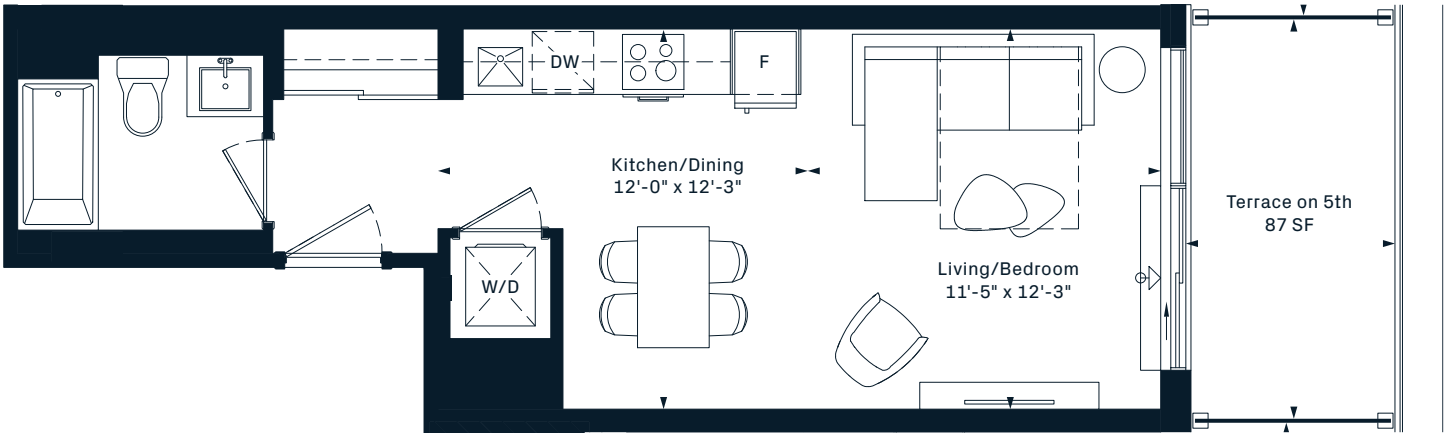

CURIO

SB

Jr. 1 Bedroom
439 Interior SF