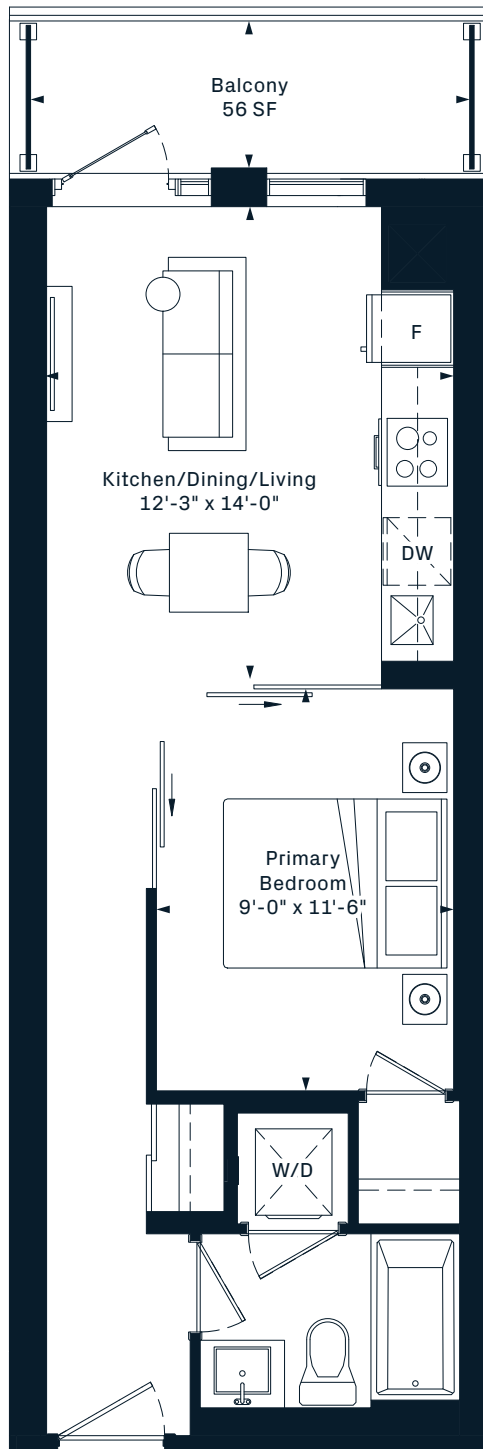

CURIO

1D

1 Bedroom
496 Interior SF