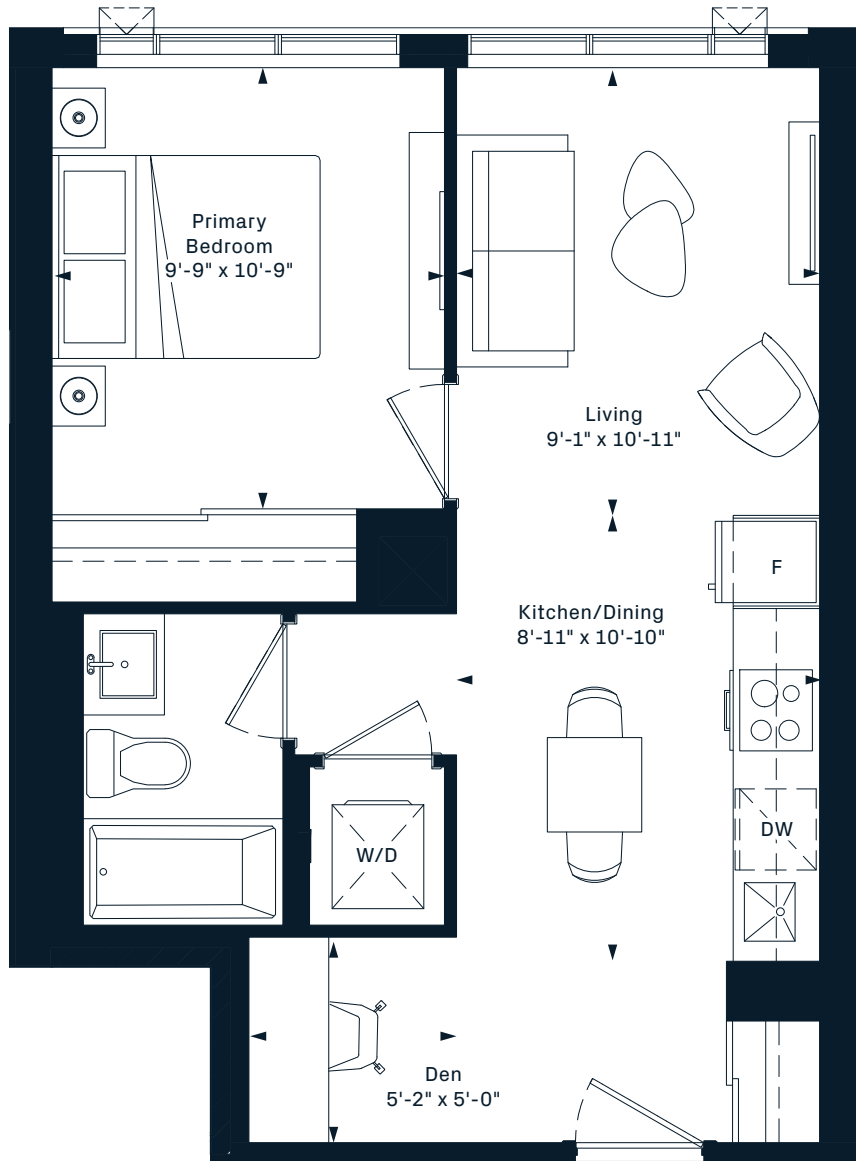

CURIO

1R+D

1 Bedroom

+ Den

538 Interior SF