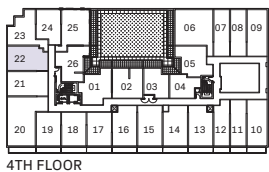

CURIO

2D

2 Bedroom
643 Interior SF