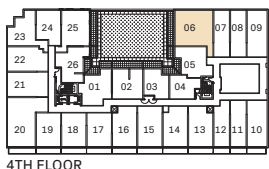

CURIO

3K

3 Bedroom
960 Interior SF