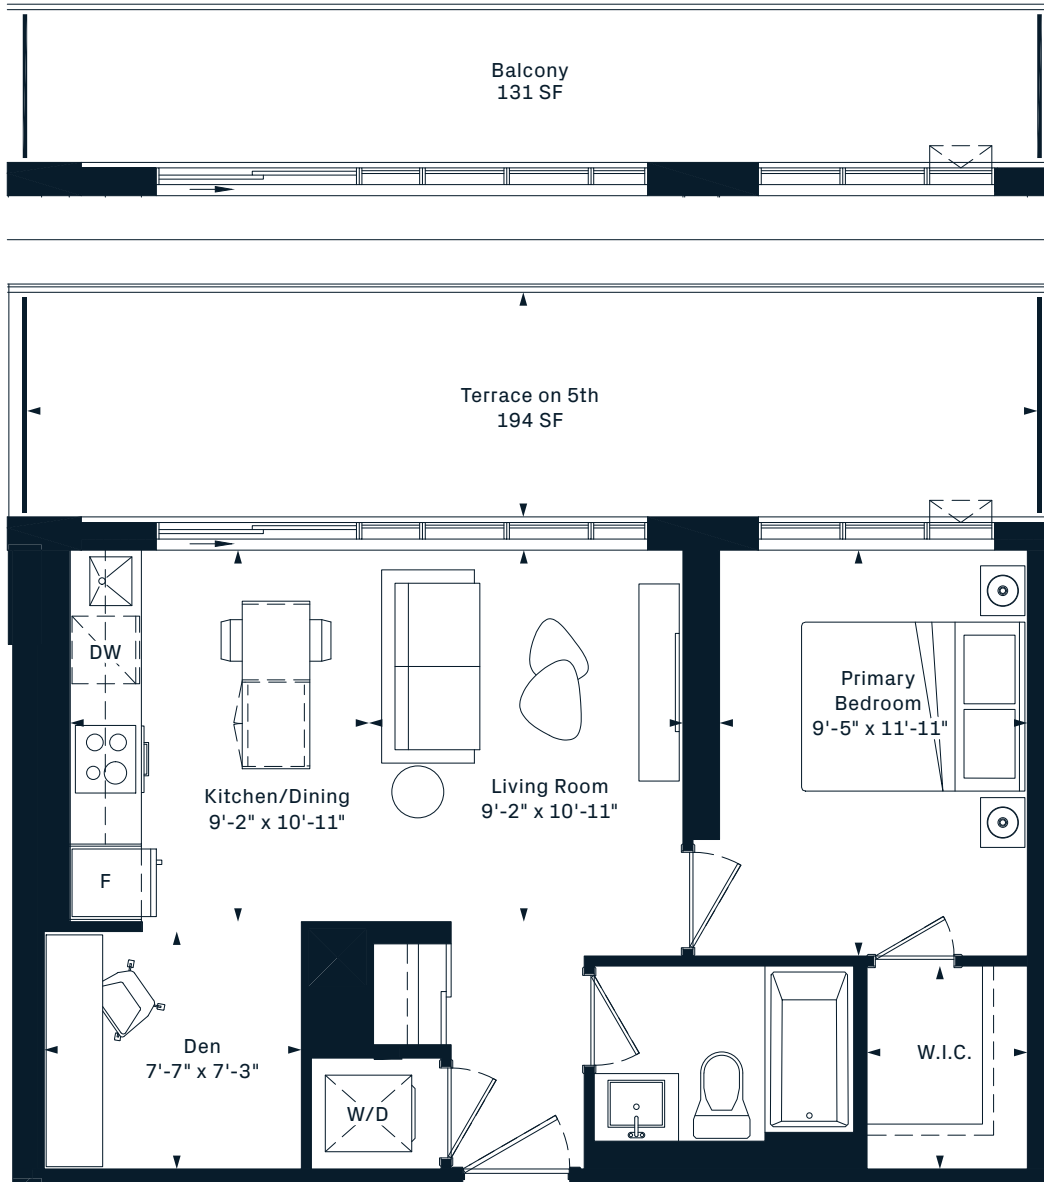

CURIO

1AA+D

1 Bedroom

+ Den

593 Interior SF