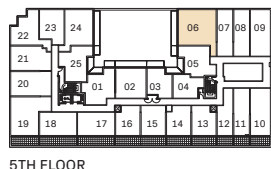

CURIO

3K

3 Bedroom
960 Interior SF