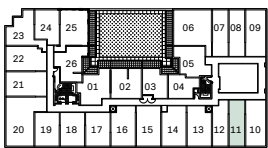

CURIO

1D

1 Bedroom
496 Interior SF