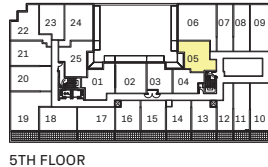

CURIO

1AC+D

1 Bedroom

+ Den

613 Interior SF