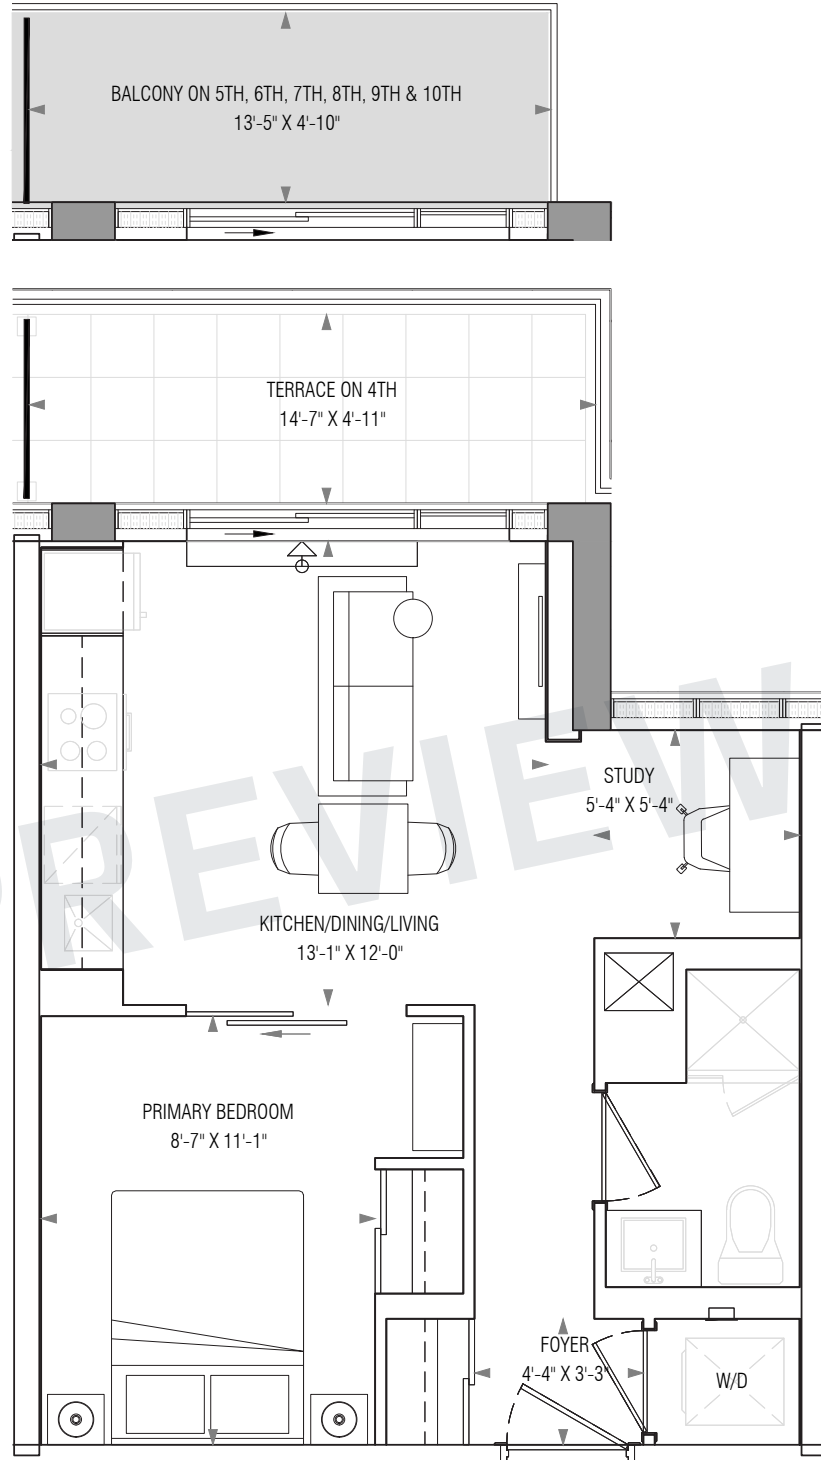

CURIO

1V

1 Bedroom
486 Interior SF