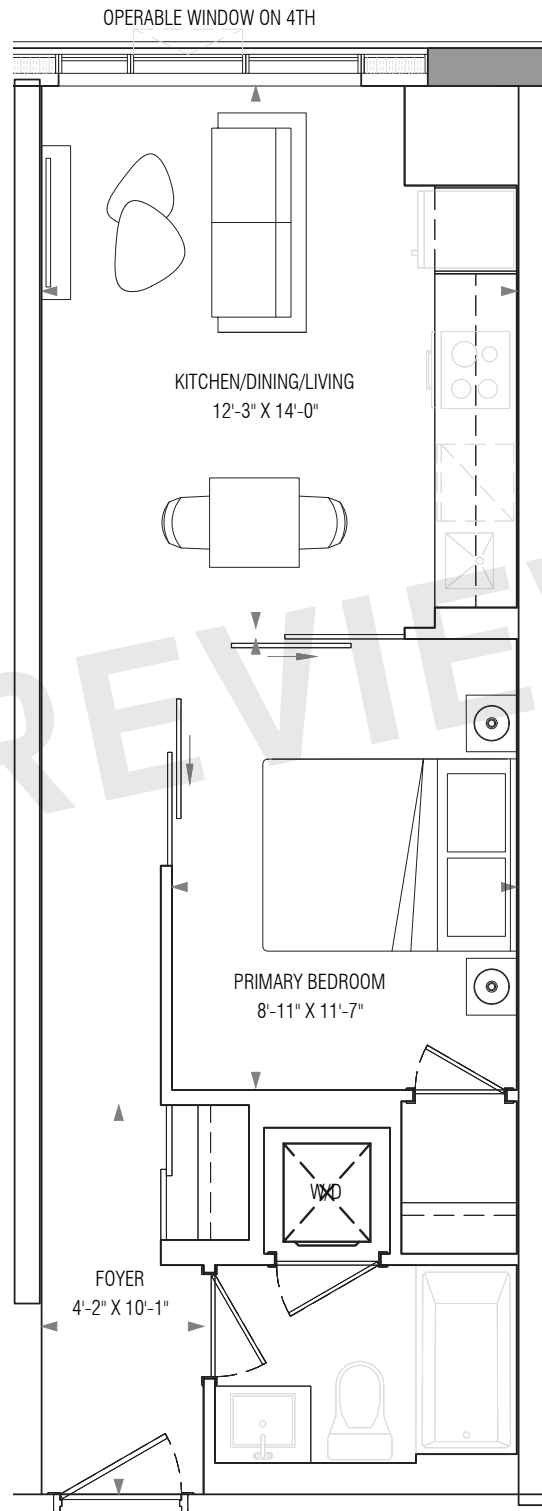

CURIO

1A

1 Bedroom
500 Interior SF