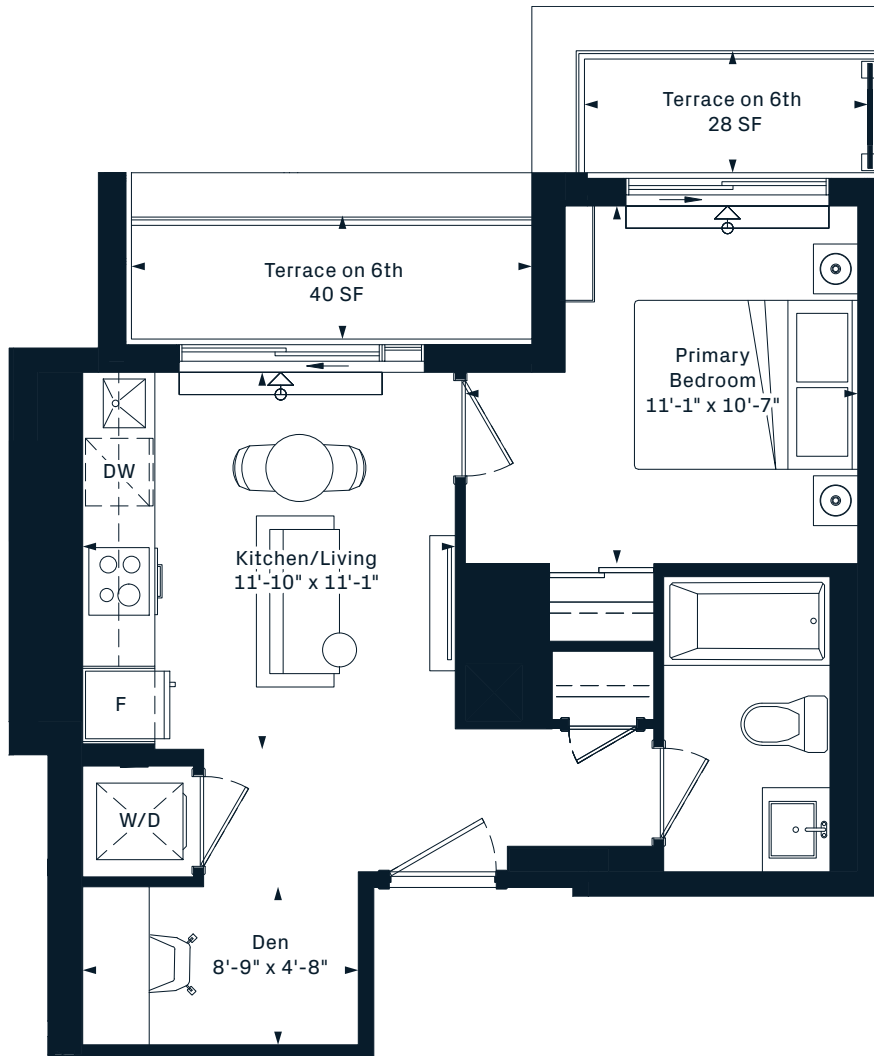

## 1K

1 Bedroom

+ Den

502 Interior SF

6TH FLOOR