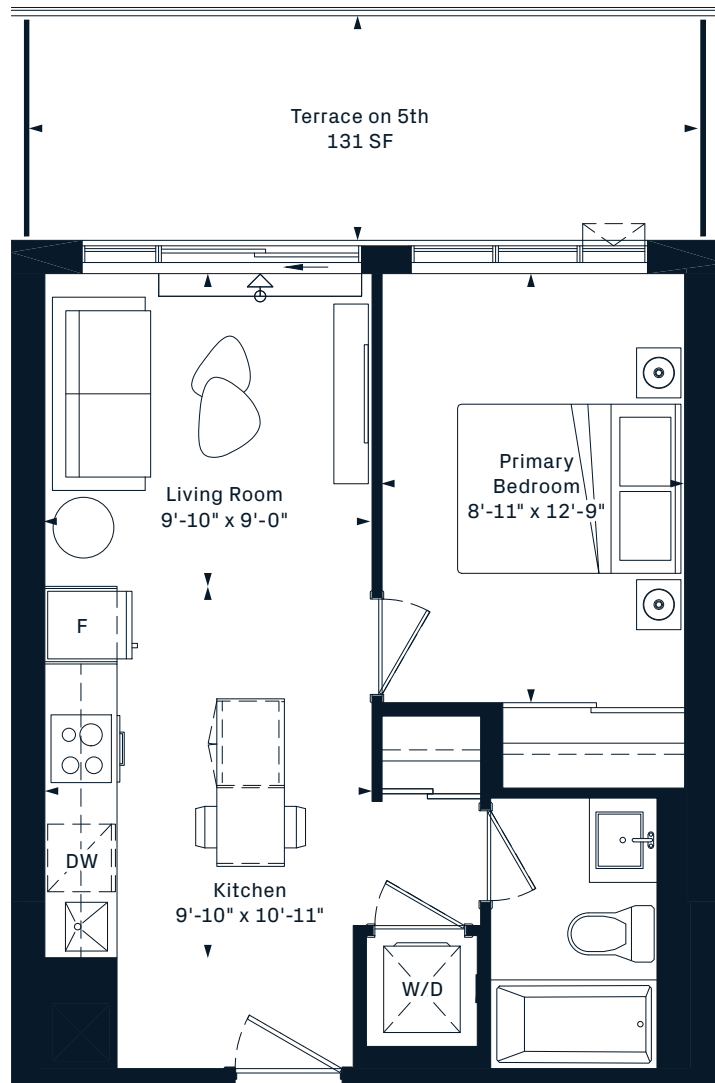

# CURIO

1J

1 Bedroom  
500 Interior SF