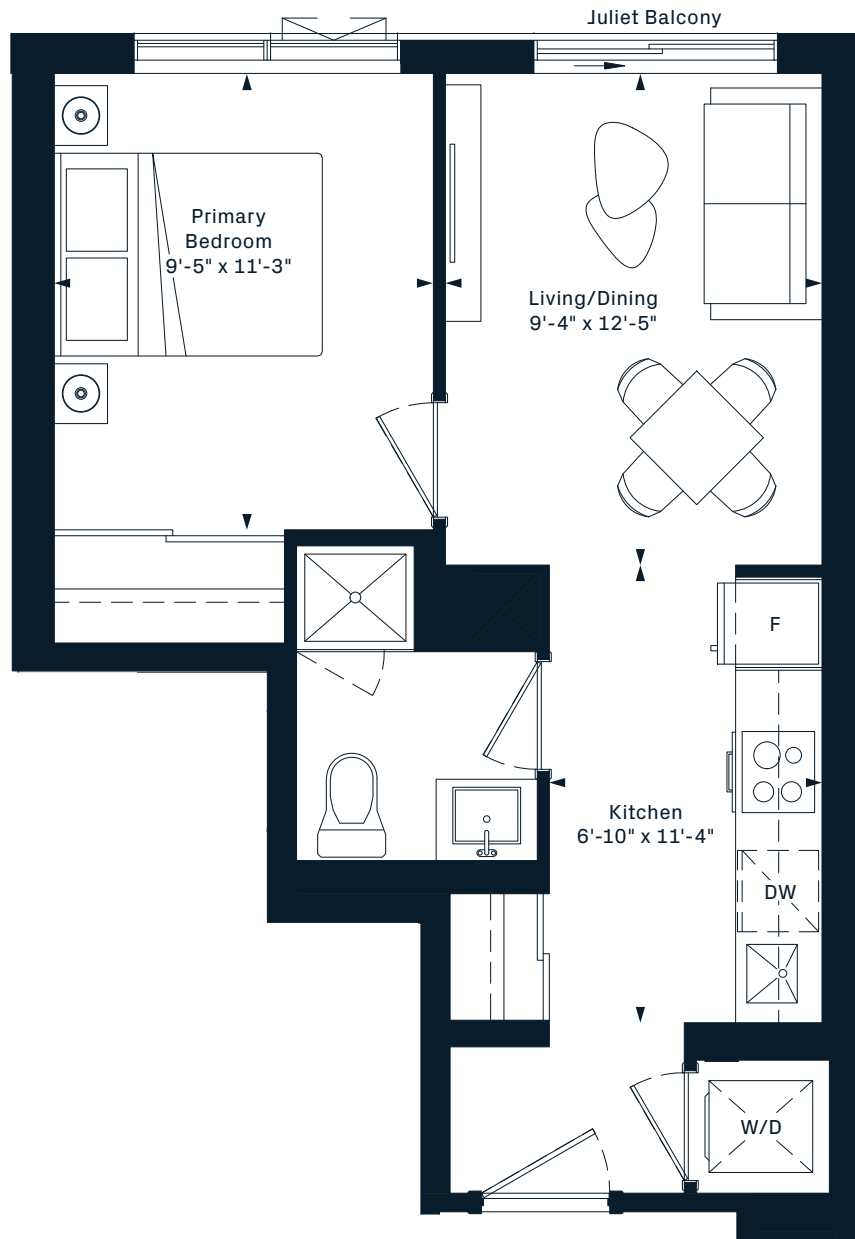

CURIO

1N

1 Bedroom
468 Interior SF