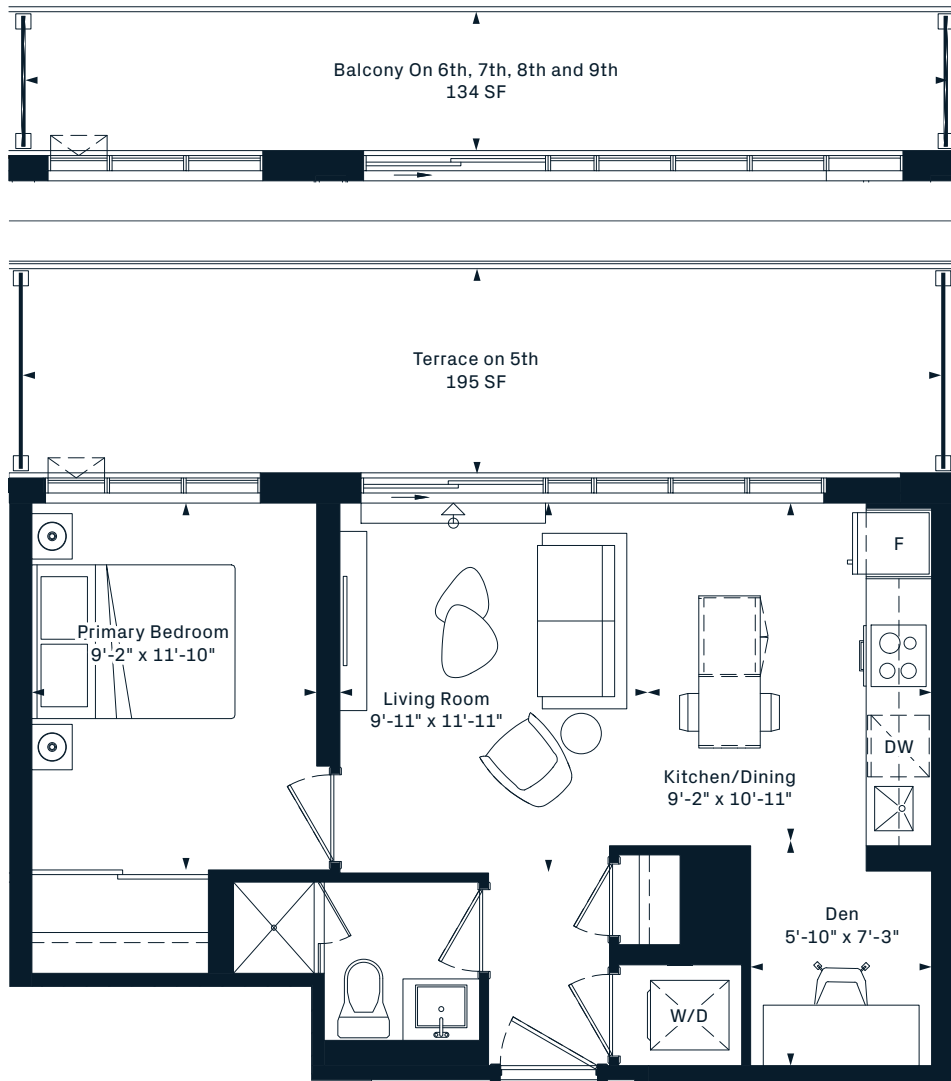

CURIO

1AV+D

1 Bedroom

+ Den

569 Interior SF