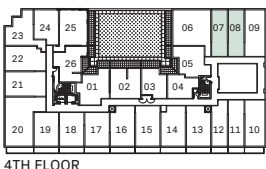

CURIO

1A

1 Bedroom
500 Interior SF