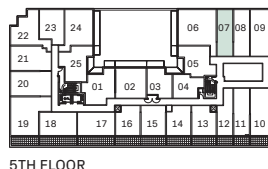

CURIO

1A

1 Bedroom
500 Interior SF