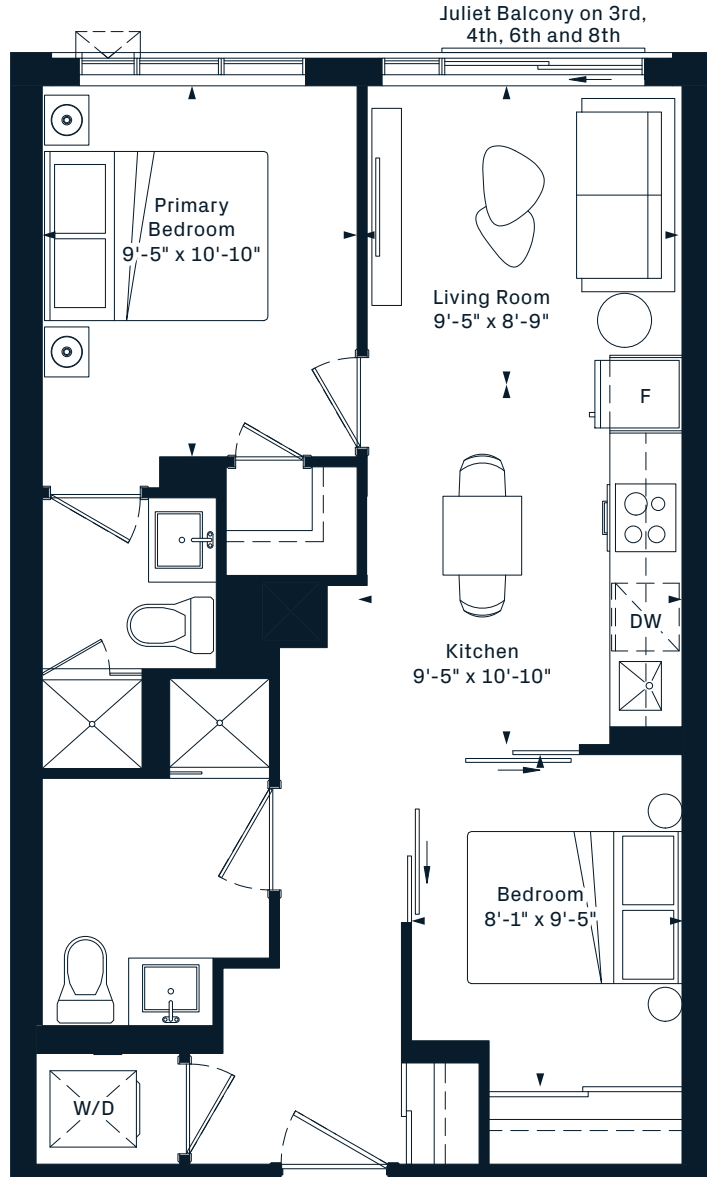

CURIO

2K

2 Bedroom

667 Interior SF