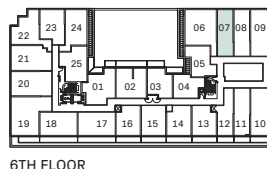

CURIO

1A

1 Bedroom
500 Interior SF