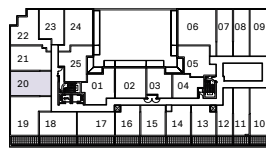

CURIO

2K

2 Bedroom

667 Interior SF