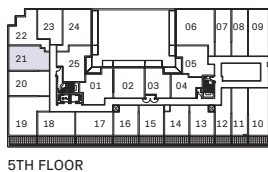

CURIO

2D

2 Bedroom
643 Interior SF