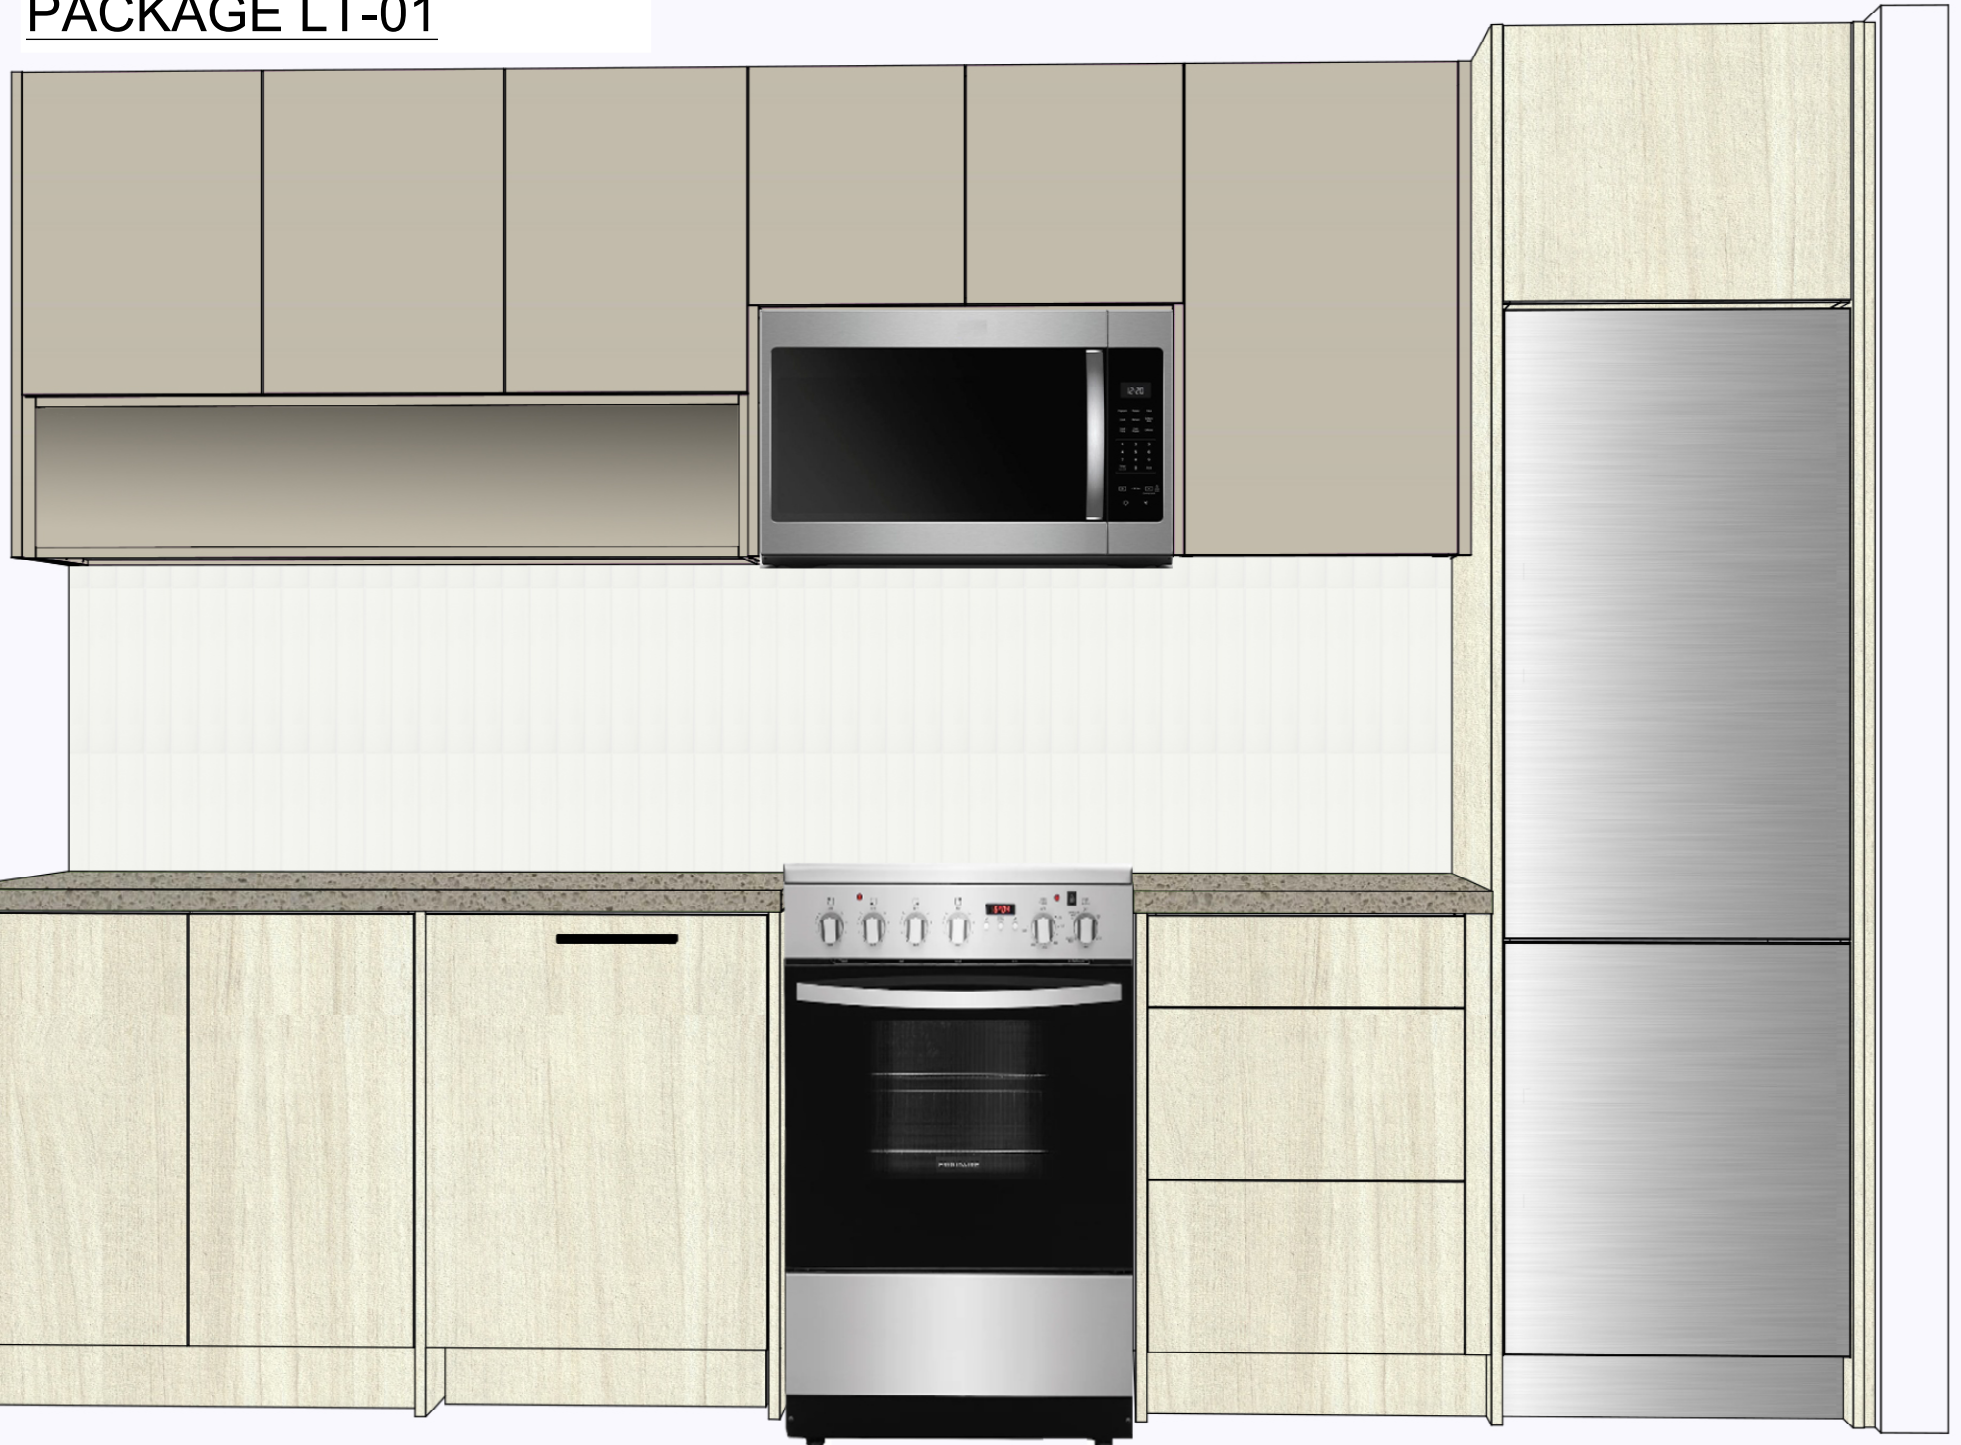

**PACKAGE
LT-01**

Bath Floor Tile

Laminate Floor

Kitchen Accent

Kitchen Main/Vanity

Backsplash Tile

Counter Tops

Shower Jamb &
2x2 Shower Floor Tile*
**where applicable as per plan*

**Shower Jamb &
2x2 Shower Floor Tile***
**where applicable as per plan*

**Bath
Wall Tile**

PACKAGE

DT-01

Bath Floor Tile

Laminate Floor

Kitchen Accent

Kitchen Main/Vanity

Backsplash Tile

Counter Tops

**Shower Jamb &
2x2 Shower Floor Tile***
**where applicable as per plan*

**Bath
Wall Tile**

PACKAGE DT-01

PACKAGE LT-01

PACKAGE MT-01