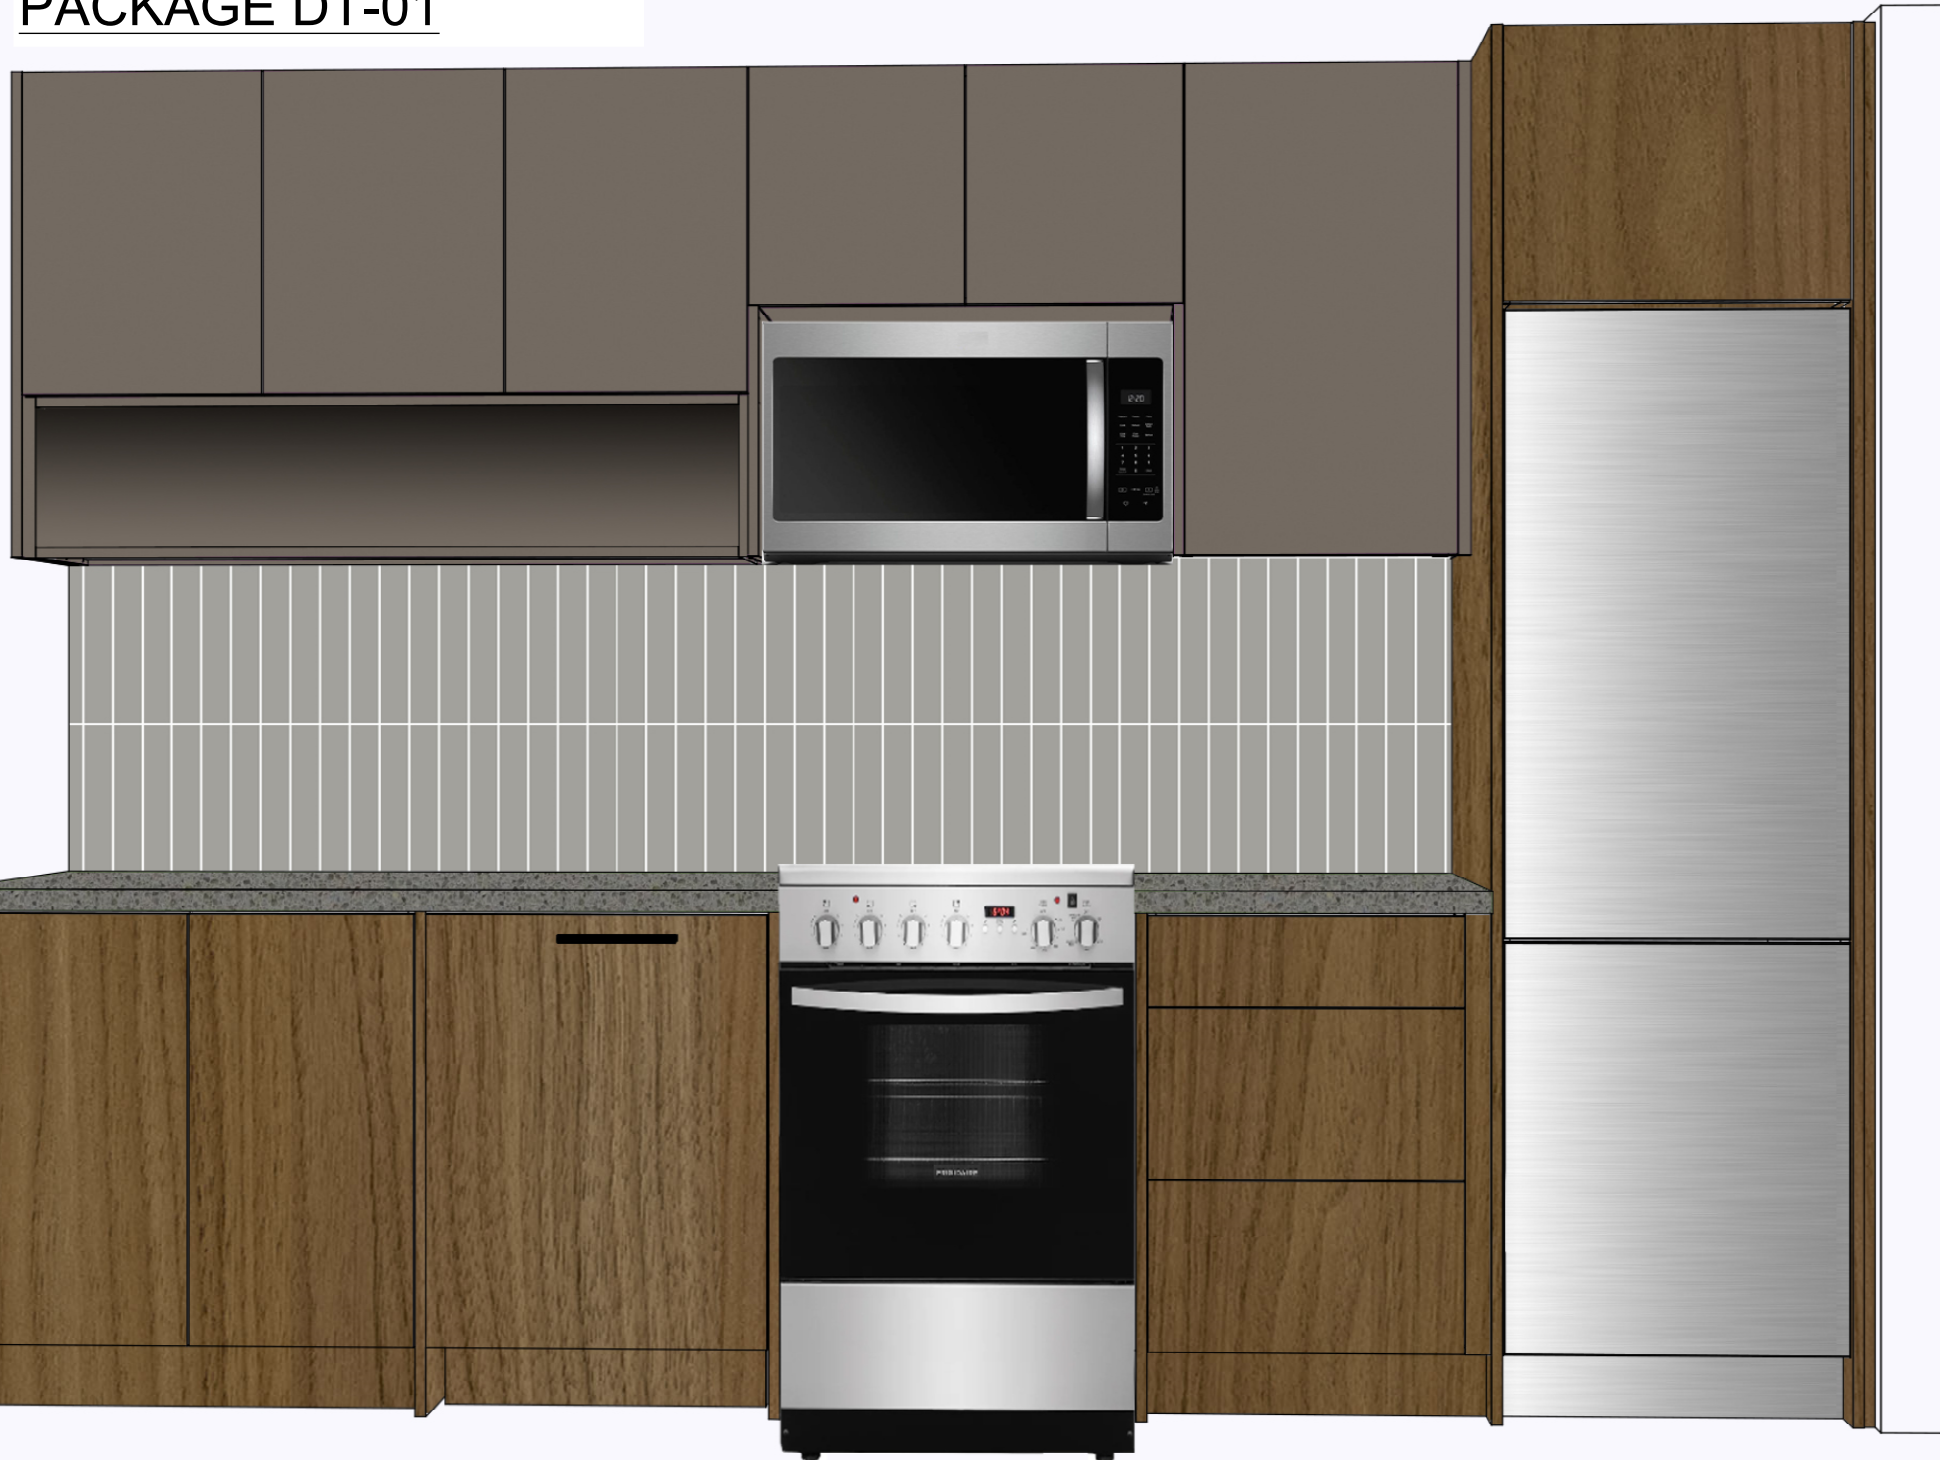

PACKAGE DT-01