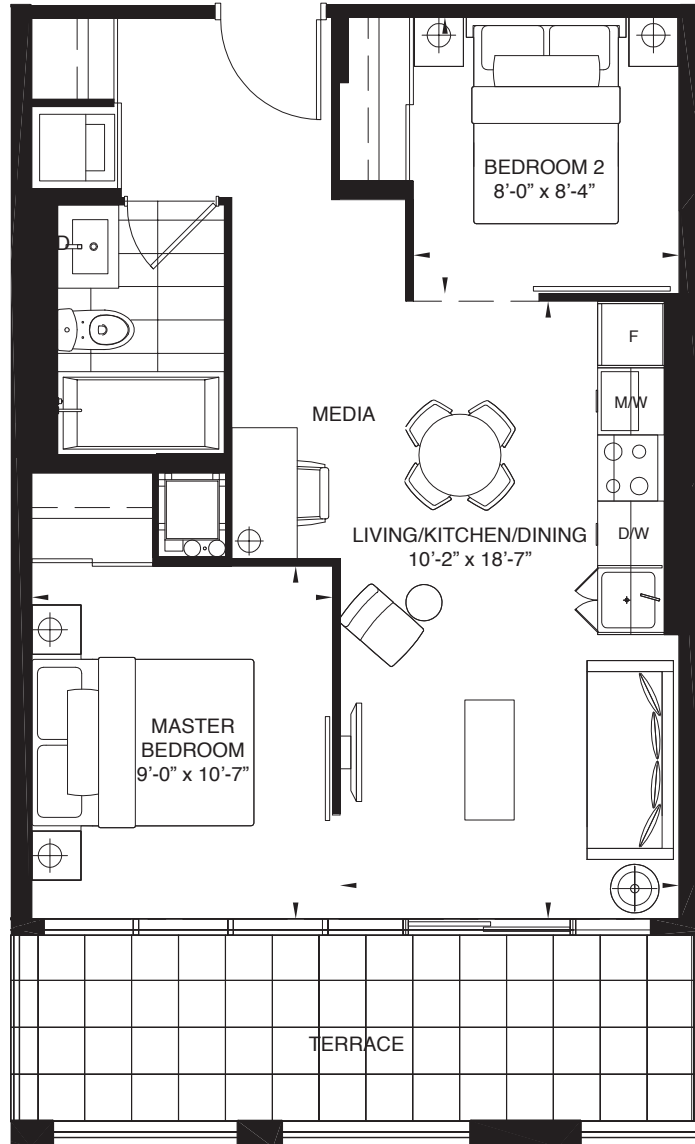

**G16a** **1 BEDROOM + GUEST ROOM 509 SQ.FT.**  
**TERRACE - 190 SQ.FT.**

FLOOR 7

Note: All prices, figures, sizes, specifications and information are subject to change without notice. E.&OE. All areas and stated dimensions are approximate. Actual usable floor space, living area and square footage may vary from stated floor area. All illustrations are artist's concept only. The unit shown may be the reverse of the unit purchased. The purchase price does not include any furniture.