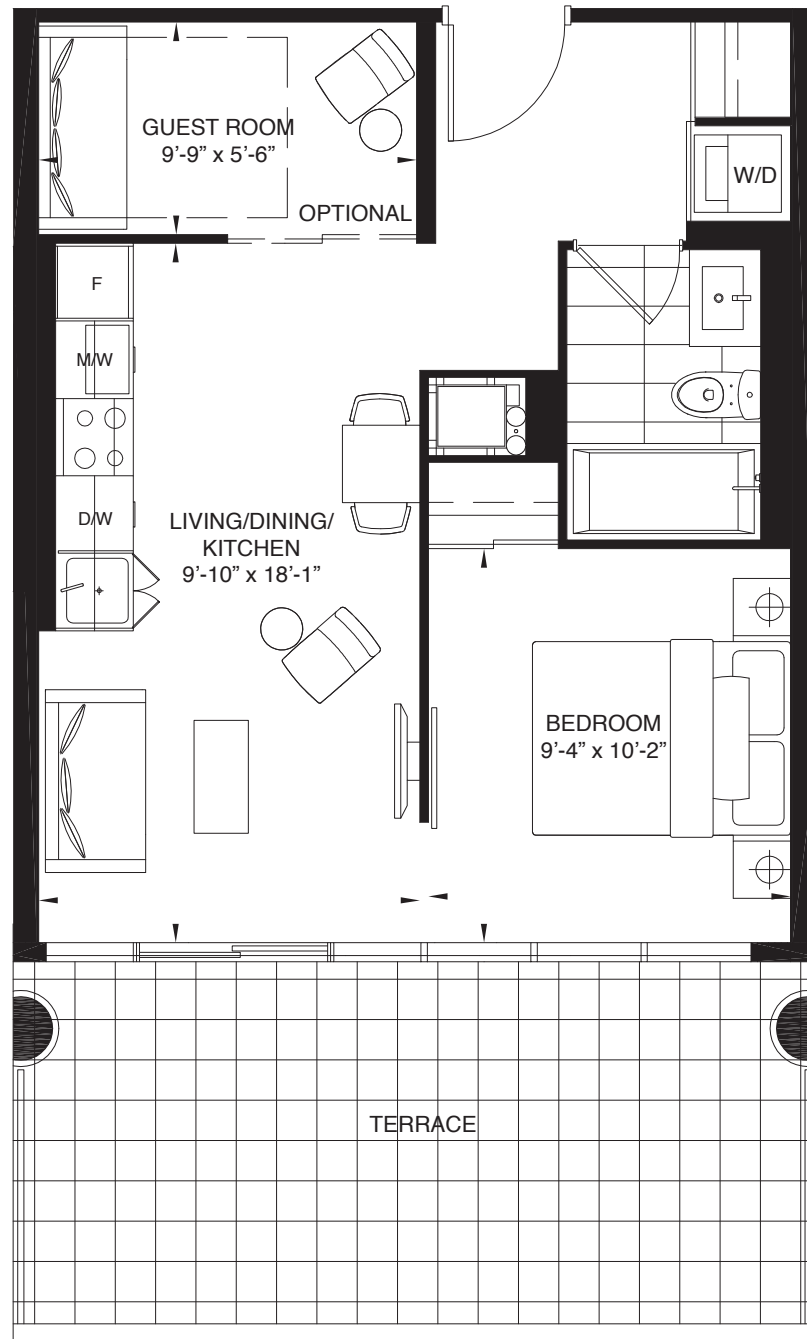

G18a **1 BEDROOM + GUEST ROOM 508 SQ.FT.**
TERRACE - 190 SQ.FT.

Note: All prices, figures, sizes, specifications and information are subject to change without notice. E.&OE. All areas and stated dimensions are approximate. Actual usable floor space, living area and square footage may vary from stated floor area. All illustrations are artist's concept only. The unit shown may be the reverse of the unit purchased. The purchase price does not include any furniture.