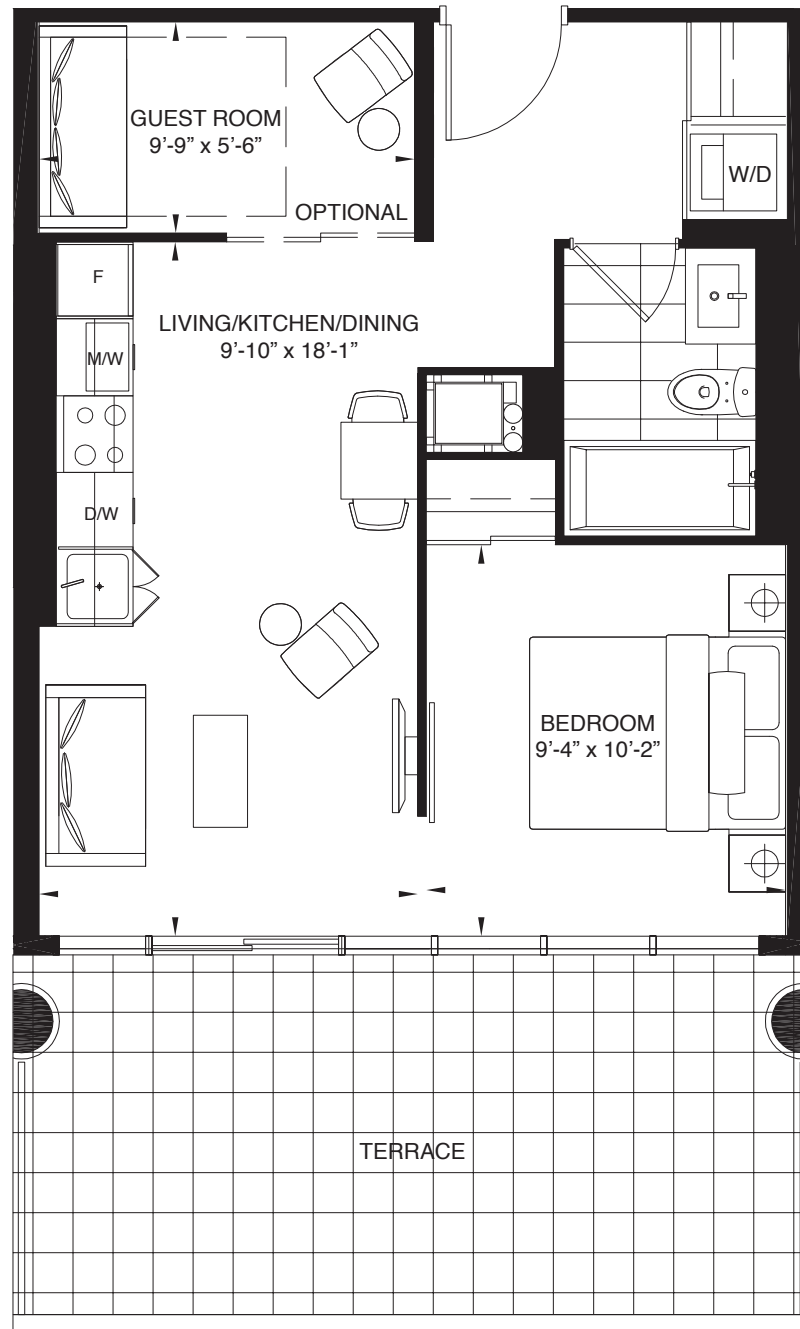

**G16a** **1 BEDROOM + GUEST ROOM 509 SQ.FT.**  
**TERRACE - 190 SQ.FT.**

FLOOR 7

Note: All prices, figures, sizes, specifications and information are subject to change without notice. E.&OE. All areas and stated dimensions are approximate. Actual usable floor space, living area and square footage may vary from stated floor area. All illustrations are artist's concept only. The unit shown may be the reverse of the unit purchased. The purchase price does not include any furniture.