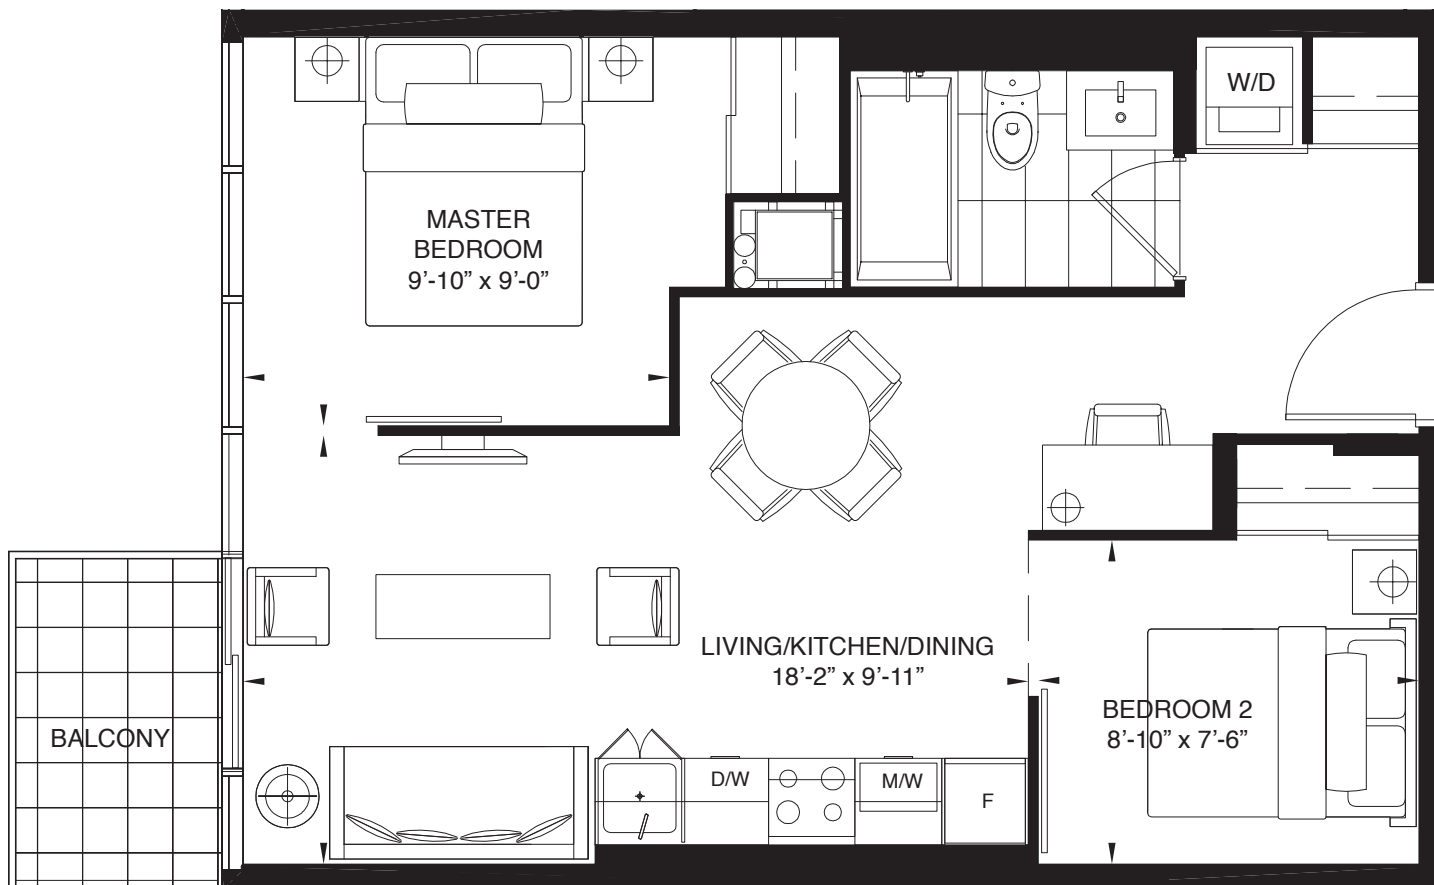

# GARDEN TOWER SUITES

FLOOR 17  
600 Sq.Ft.  
Balcony: 32 Sq.Ft.

FLOOR 16

Note: All prices, figures, sizes, specifications and information are subject to change without notice. E.&OE. All areas and stated dimensions are approximate. Actual usable floor space, living area and square footage may vary from stated floor area. All illustrations are artist's concept only. The unit shown may be the reverse of the unit purchased. The purchase price does not include any furniture.

FLOOR 7

Note: All prices, figures, sizes, specifications and information are subject to change without notice. E.&OE. All areas and stated dimensions are approximate. Actual usable floor space, living area and square footage may vary from stated floor area. All illustrations are artist's concept only. The unit shown may be the reverse of the unit purchased. The purchase price does not include any furniture.

FLOORS 11-12, 14-15

Note: All prices, figures, sizes, specifications and information are subject to change without notice. E.&OE. All areas and stated dimensions are approximate. Actual usable floor space, living area and square footage may vary from stated floor area. All illustrations are artist's concept only. The unit shown may be the reverse of the unit purchased. The purchase price does not include any furniture.