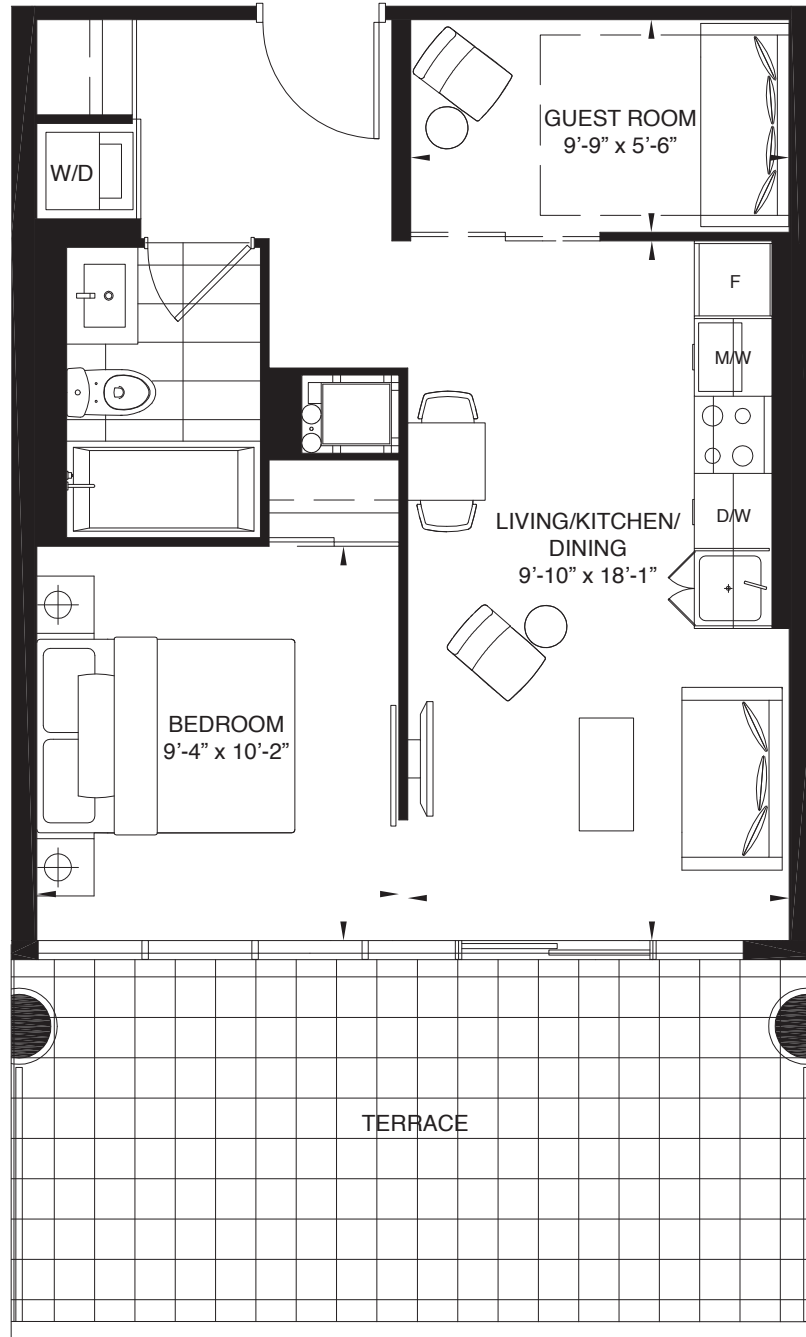

**G19a** **1 BEDROOM + GUEST ROOM 508 SQ.FT.**  
**TERRACE - 190 SQ.FT.**

**FLOOR 7**

Note: All prices, figures, sizes, specifications and information are subject to change without notice. E.&OE. All areas and stated dimensions are approximate. Actual usable floor space, living area and square footage may vary from stated floor area. All illustrations are artist's concept only. The unit shown may be the reverse of the unit purchased. The purchase price does not include any furniture.