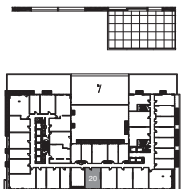

FLOOR 9
579 Sq.Ft.
Balcony: 41 Sq.Ft.