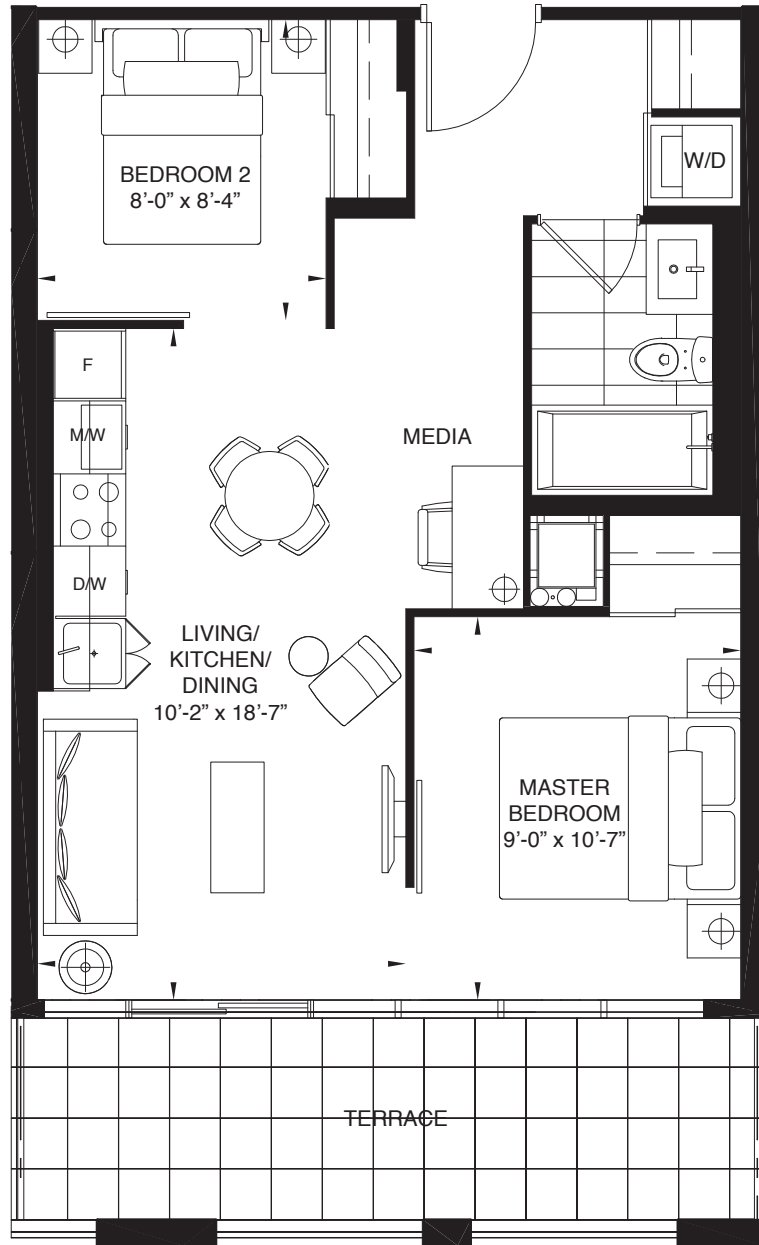

**G17a** **1 BEDROOM + GUEST ROOM 508 SQ.FT.**  
**TERRACE - 190 SQ.FT.**

Note: All prices, figures, sizes, specifications and information are subject to change without notice. E.&OE. All areas and stated dimensions are approximate. Actual usable floor space, living area and square footage may vary from stated floor area. All illustrations are artist's concept only. The unit shown may be the reverse of the unit purchased. The purchase price does not include any furniture.