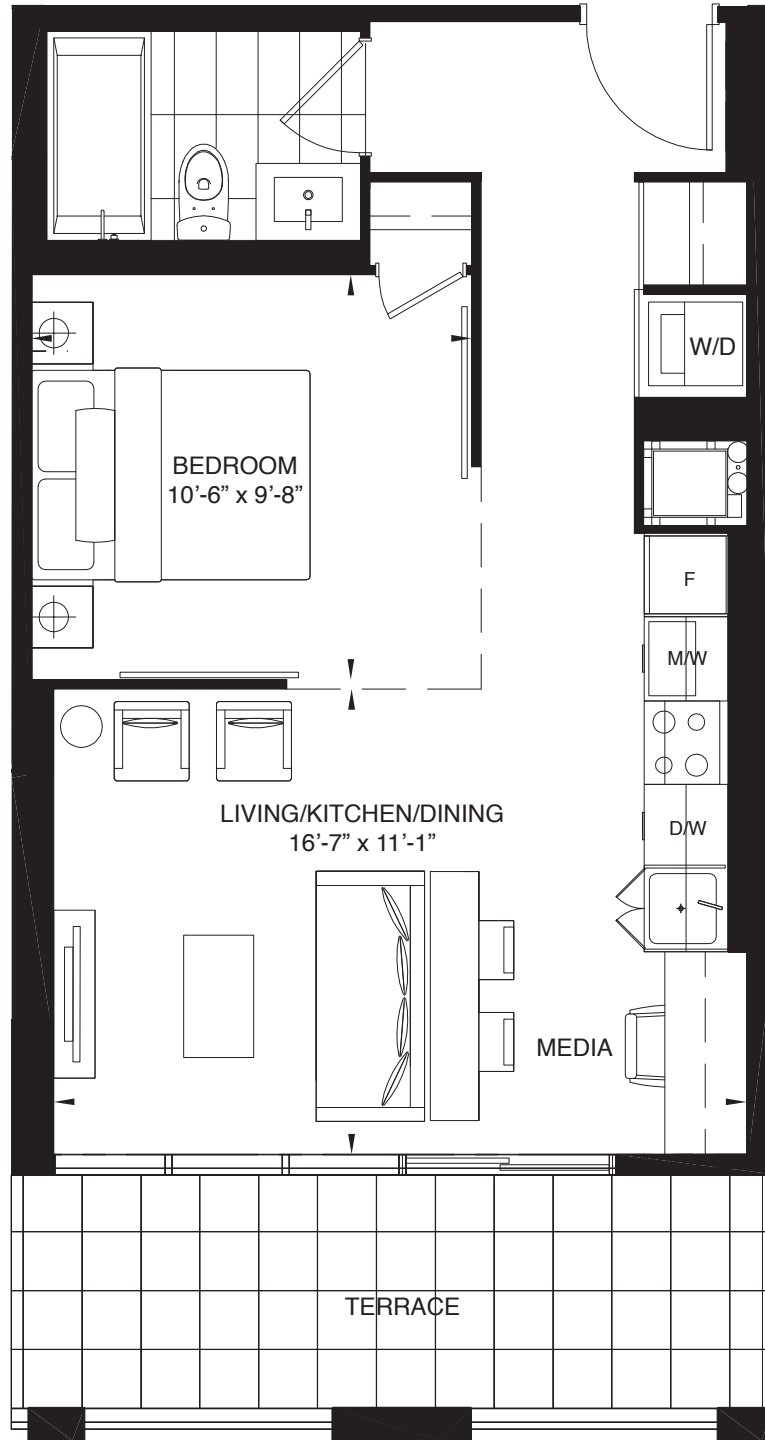

G20a **1 BEDROOM + MEDIA** **510 SQ.FT.**
TERRACE - 105 SQ.FT.

Note: All prices, figures, sizes, specifications and information are subject to change without notice. E.&OE. All areas and stated dimensions are approximate. Actual usable floor space, living area and square footage may vary from stated floor area. All illustrations are artist's concept only. The unit shown may be the reverse of the unit purchased. The purchase price does not include any furniture.