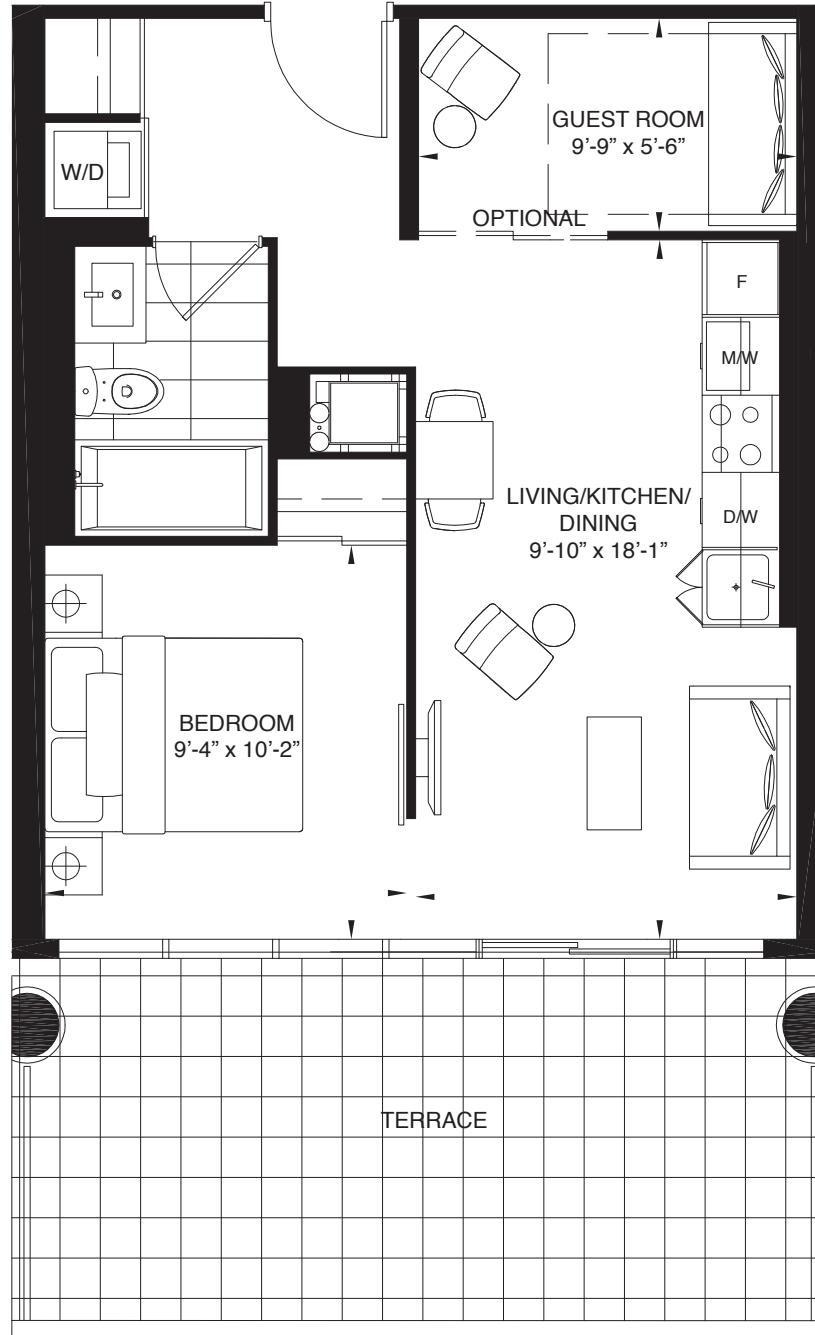

**G17a** **1 BEDROOM + GUEST ROOM 508 SQ.FT.**  
**TERRACE - 190 SQ.FT.**

Note: All prices, figures, sizes, specifications and information are subject to change without notice. E.&OE. All areas and stated dimensions are approximate. Actual usable floor space, living area and square footage may vary from stated floor area. All illustrations are artist's concept only. The unit shown may be the reverse of the unit purchased. The purchase price does not include any furniture.