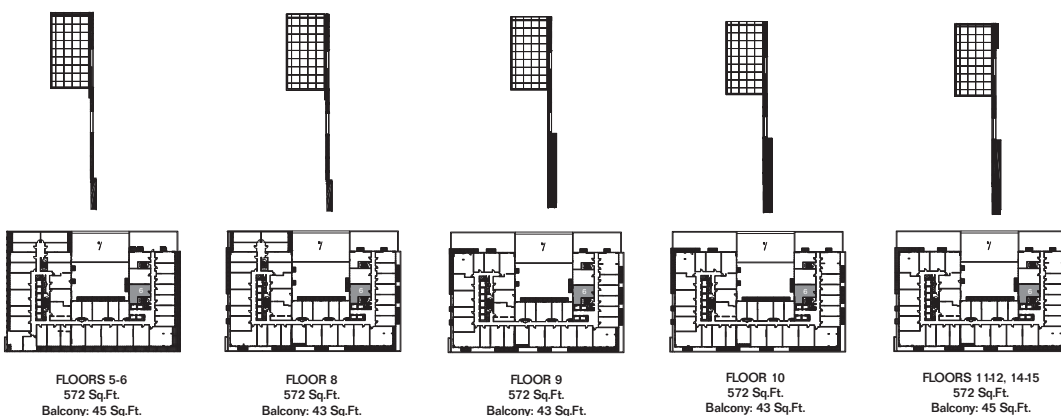

# GARDEN TOWER SUITES

FLOOR 17  
600 Sq.Ft.  
Balcony: 32 Sq.Ft.

FLOOR 16

Note: All prices, figures, sizes, specifications and information are subject to change without notice. E.&OE. All areas and stated dimensions are approximate. Actual usable floor space, living area and square footage may vary from stated floor area. All illustrations are artist's concept only. The unit shown may be the reverse of the unit purchased. The purchase price does not include any furniture.

FLOOR 7

Note: All prices, figures, sizes, specifications and information are subject to change without notice. E.&OE. All areas and stated dimensions are approximate. Actual usable floor space, living area and square footage may vary from stated floor area. All illustrations are artist's concept only. The unit shown may be the reverse of the unit purchased. The purchase price does not include any furniture.