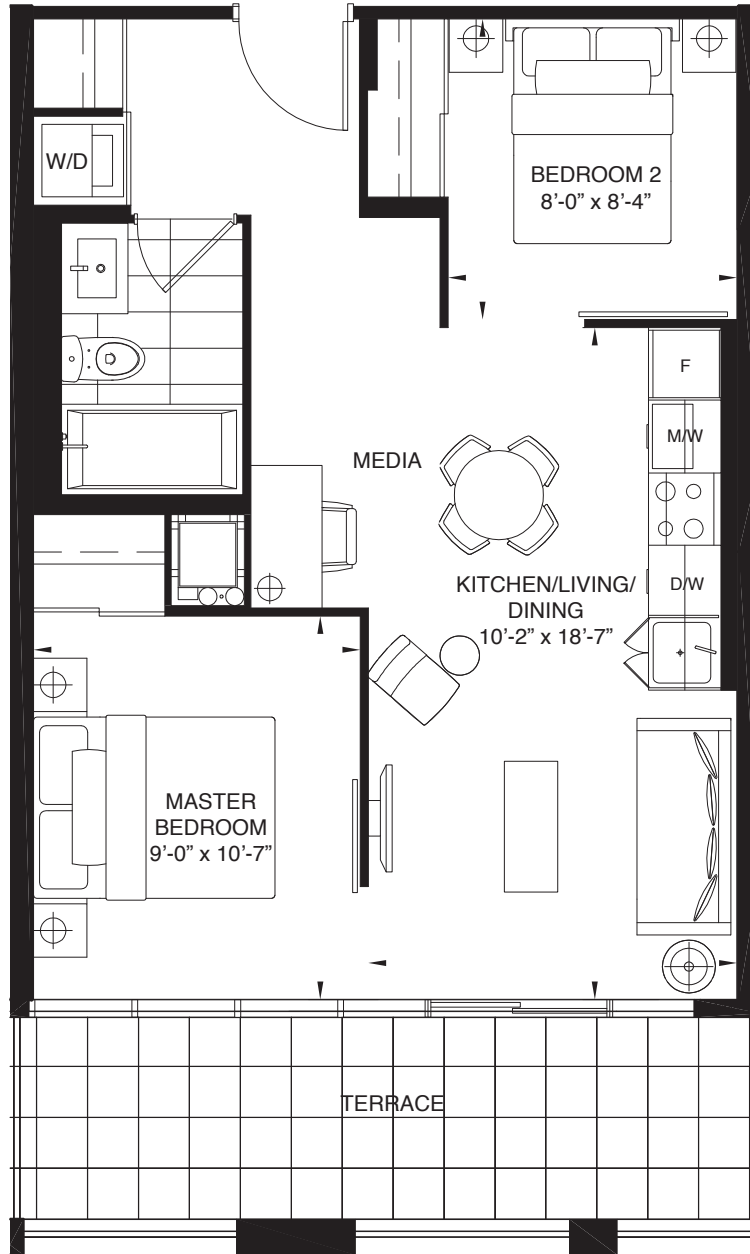

G19 **2 BEDROOM + MEDIA 577 SQ.FT.**
TERRACE - 119 SQ.FT.

Note: All prices, figures, sizes, specifications and information are subject to change without notice. E.&OE. All areas and stated dimensions are approximate. Actual usable floor space, living area and square footage may vary from stated floor area. All illustrations are artist's concept only. The unit shown may be the reverse of the unit purchased. The purchase price does not include any furniture.