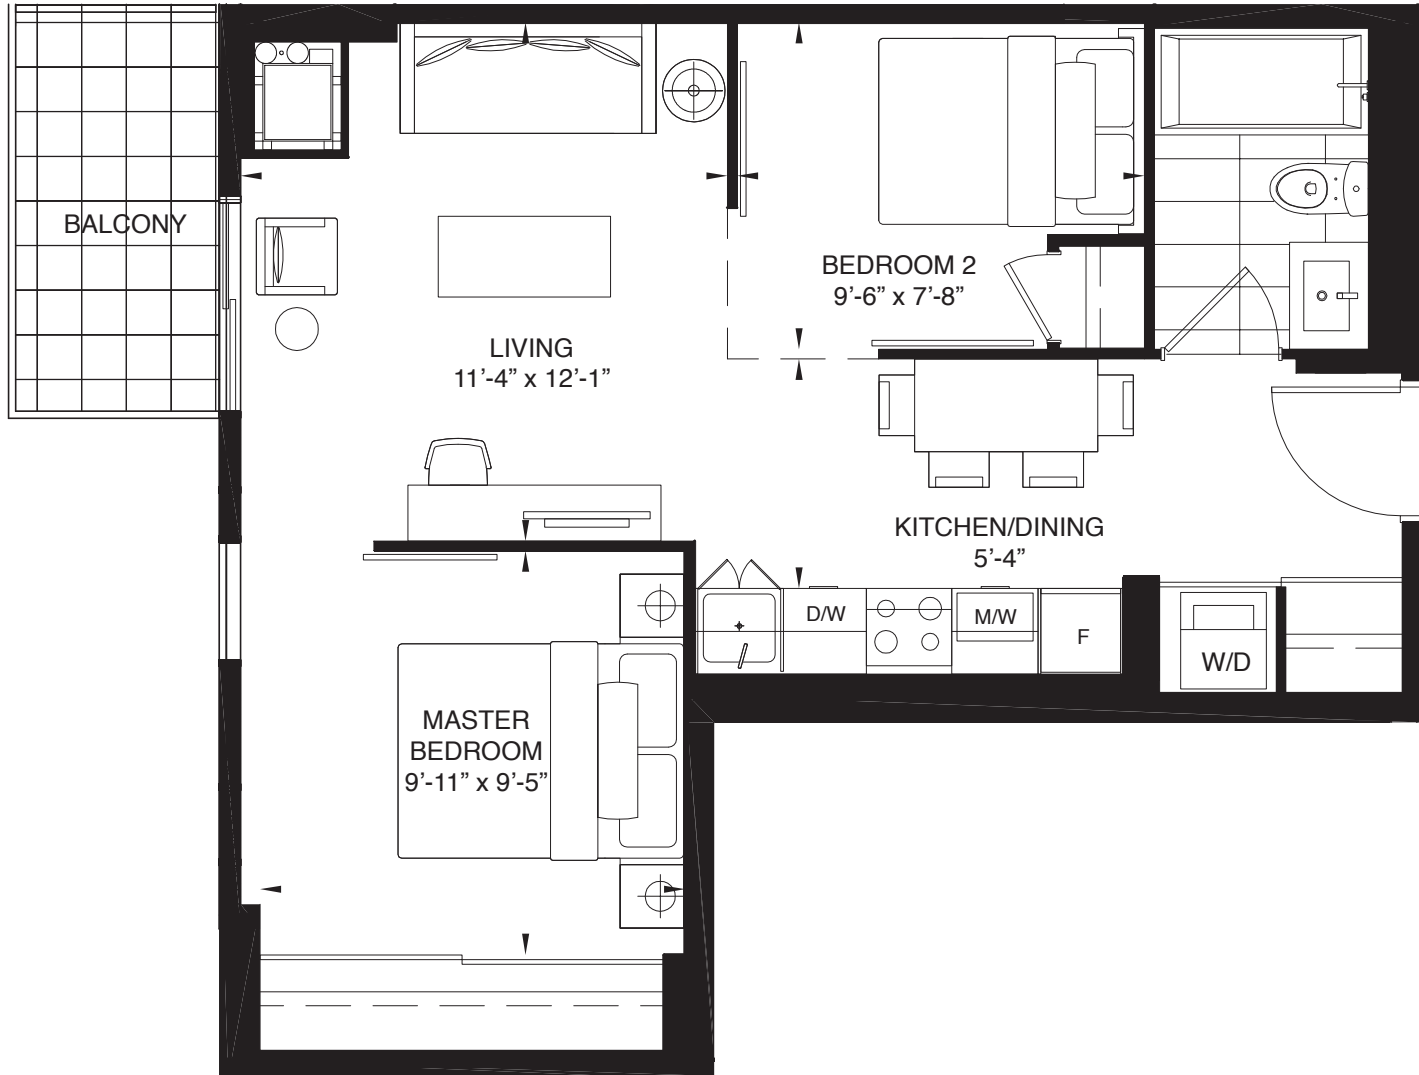

# GARDEN TOWER SUITES

FLOOR 17  
600 Sq.Ft.  
Balcony: 32 Sq.Ft.

FLOOR 16

Note: All prices, figures, sizes, specifications and information are subject to change without notice. E.&OE. All areas and stated dimensions are approximate. Actual usable floor space, living area and square footage may vary from stated floor area. All illustrations are artist's concept only. The unit shown may be the reverse of the unit purchased. The purchase price does not include any furniture.

FLOOR 7

Note: All prices, figures, sizes, specifications and information are subject to change without notice. E.&OE. All areas and stated dimensions are approximate. Actual usable floor space, living area and square footage may vary from stated floor area. All illustrations are artist's concept only. The unit shown may be the reverse of the unit purchased. The purchase price does not include any furniture.

FLOORS 11-12, 14-15

Note: All prices, figures, sizes, specifications and information are subject to change without notice. E.&OE. All areas and stated dimensions are approximate. Actual usable floor space, living area and square footage may vary from stated floor area. All illustrations are artist's concept only. The unit shown may be the reverse of the unit purchased. The purchase price does not include any furniture.