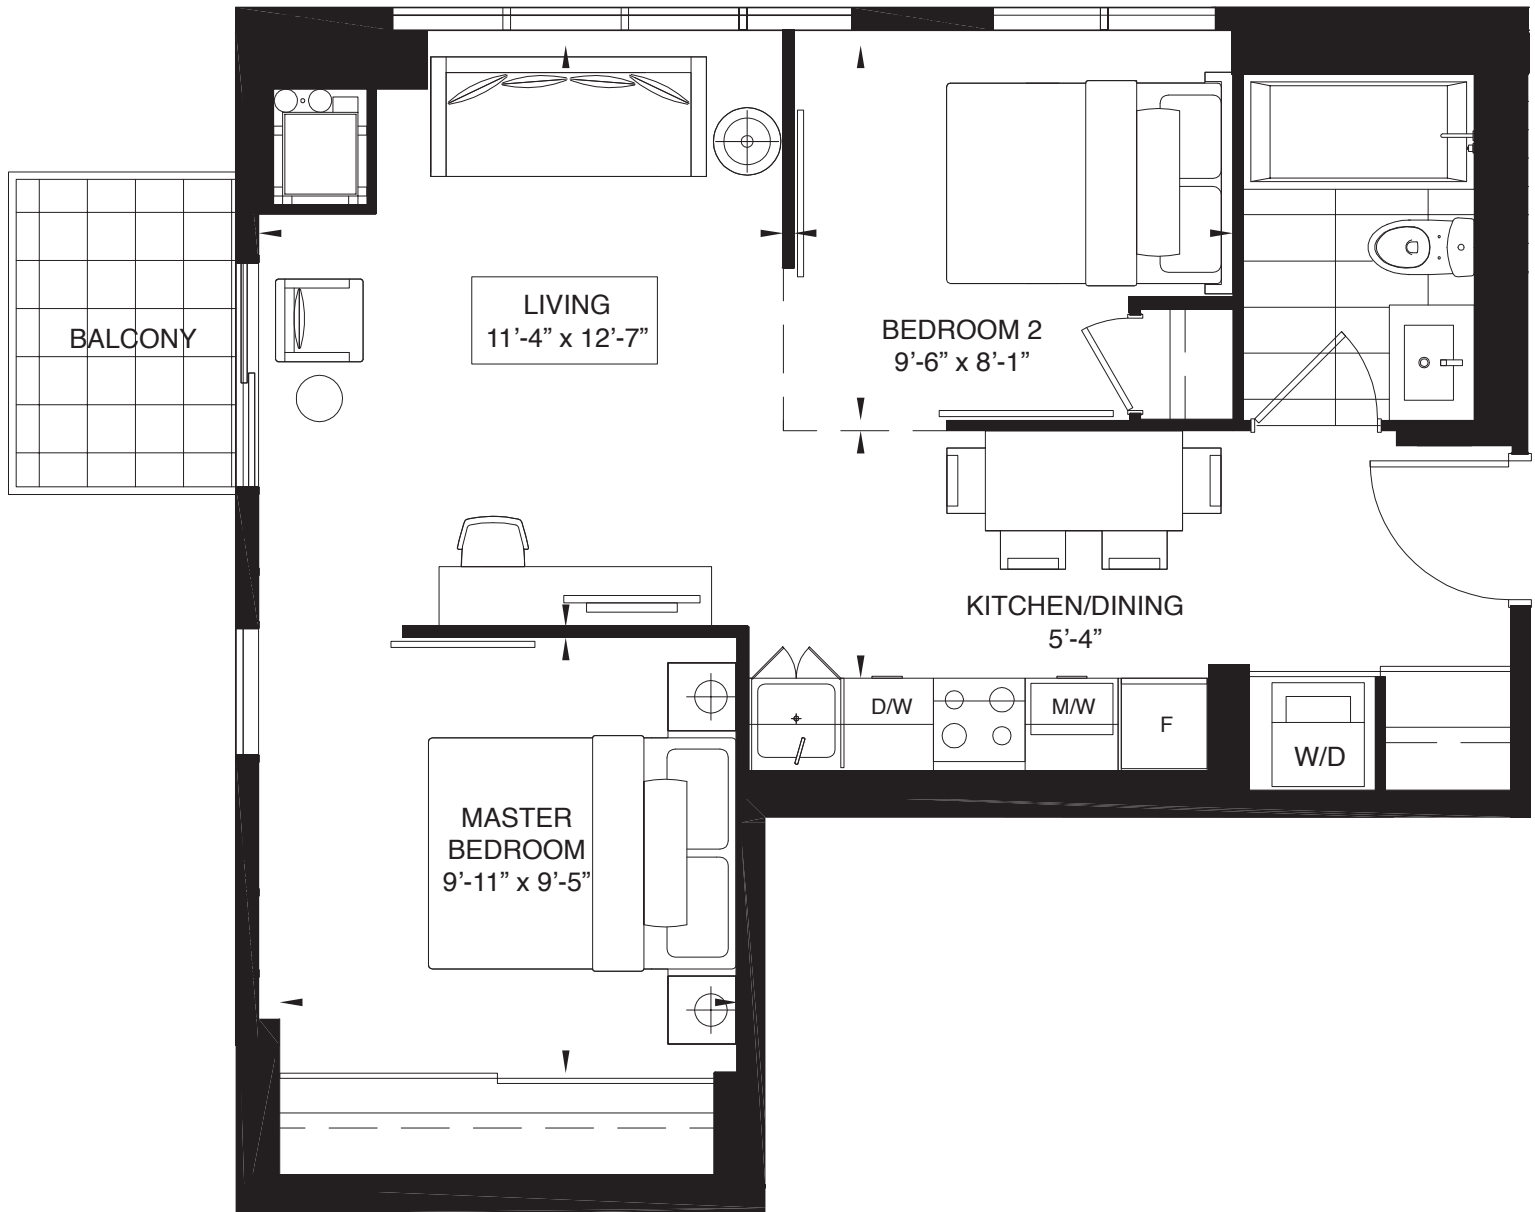

# GARDEN TOWER SUITES

FLOOR 17  
600 Sq.Ft.  
Balcony: 32 Sq.Ft.

FLOOR 16

Note: All prices, figures, sizes, specifications and information are subject to change without notice. E.&OE. All areas and stated dimensions are approximate. Actual usable floor space, living area and square footage may vary from stated floor area. All illustrations are artist's concept only. The unit shown may be the reverse of the unit purchased. The purchase price does not include any furniture.

FLOOR 7

Note: All prices, figures, sizes, specifications and information are subject to change without notice. E.&OE. All areas and stated dimensions are approximate. Actual usable floor space, living area and square footage may vary from stated floor area. All illustrations are artist's concept only. The unit shown may be the reverse of the unit purchased. The purchase price does not include any furniture.

FLOORS 11-12, 14-15

Note: All prices, figures, sizes, specifications and information are subject to change without notice. E.&OE. All areas and stated dimensions are approximate. Actual usable floor space, living area and square footage may vary from stated floor area. All illustrations are artist's concept only. The unit shown may be the reverse of the unit purchased. The purchase price does not include any furniture.