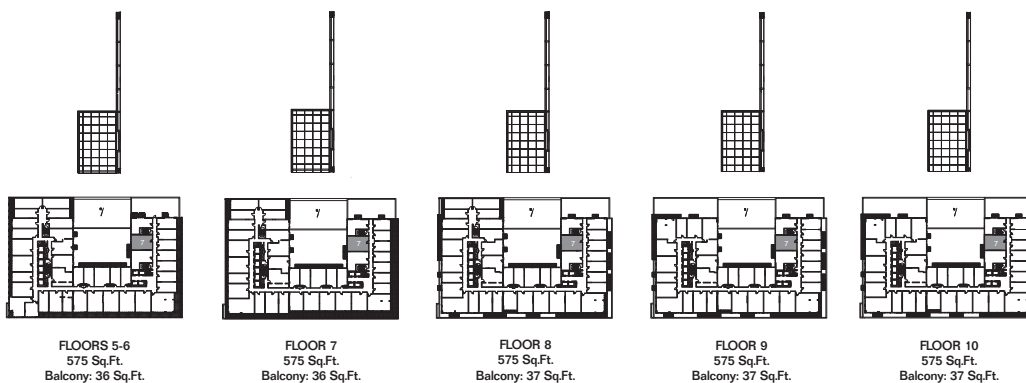

# GARDEN TOWER SUITES

FLOOR 17  
600 Sq.Ft.  
Balcony: 32 Sq.Ft.

FLOOR 16

Note: All prices, figures, sizes, specifications and information are subject to change without notice. E.&OE. All areas and stated dimensions are approximate. Actual usable floor space, living area and square footage may vary from stated floor area. All illustrations are artist's concept only. The unit shown may be the reverse of the unit purchased. The purchase price does not include any furniture.

FLOOR 7

Note: All prices, figures, sizes, specifications and information are subject to change without notice. E.&OE. All areas and stated dimensions are approximate. Actual usable floor space, living area and square footage may vary from stated floor area. All illustrations are artist's concept only. The unit shown may be the reverse of the unit purchased. The purchase price does not include any furniture.

FLOORS 11-12, 14-15

Note: All prices, figures, sizes, specifications and information are subject to change without notice. E.&OE. All areas and stated dimensions are approximate. Actual usable floor space, living area and square footage may vary from stated floor area. All illustrations are artist's concept only. The unit shown may be the reverse of the unit purchased. The purchase price does not include any furniture.