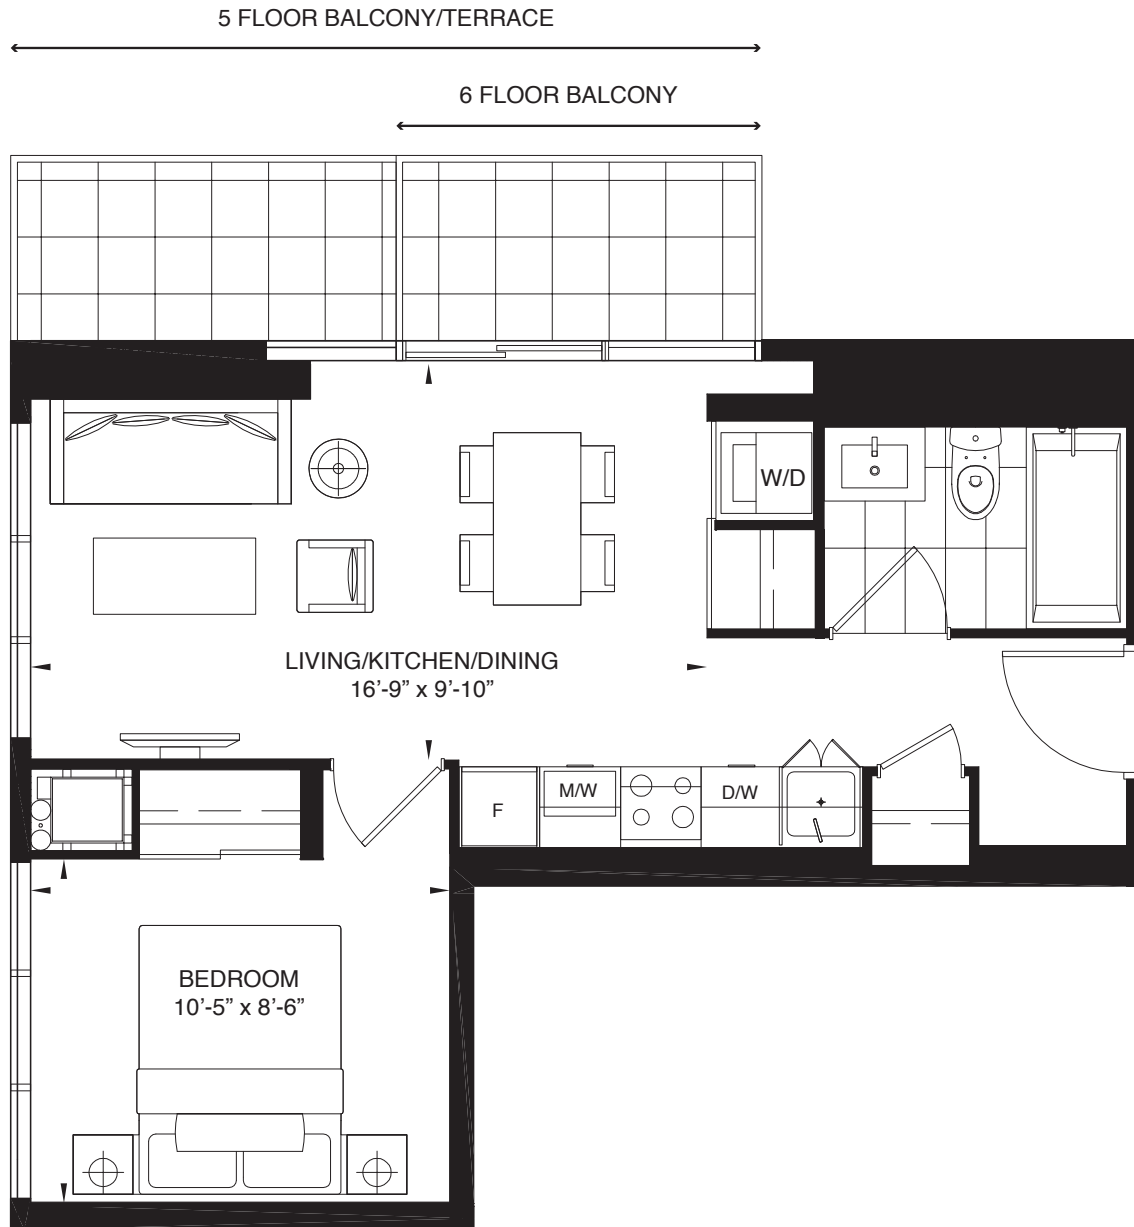

GO3 1 BEDROOM 484 SQ.FT.
BALCONY / TERRACE - 81 SQ.FT.

Note: All prices, figures, sizes, specifications and information are subject to change without notice. E.&OE. All areas and stated dimensions are approximate. Actual usable floor space, living area and square footage may vary from stated floor area. All illustrations are artist's concept only. The unit shown may be the reverse of the unit purchased. The purchase price does not include any furniture.