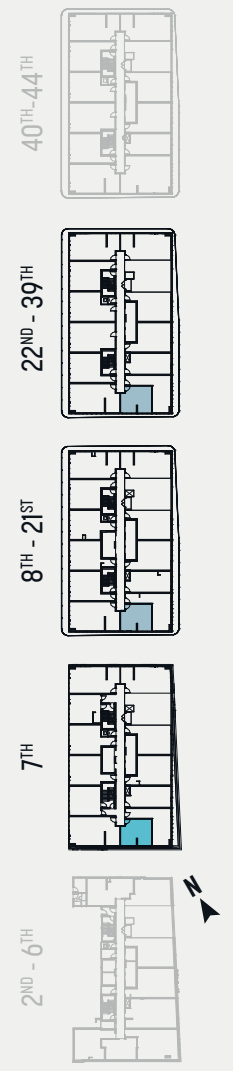

Note: No Balcony on 7th Floor

455 SQ.FT.

#704

+ 42 SQ.FT. Terrace

455 SQ.FT.

#804-2104

#4003-4403

+ 71 SQ.FT. Balcony

B455

BALCONY
4-8 x 14-1

Note: 7th Floor Only

Note: 7th Floor Only

Note: 7th Floor Only

Note: 7th Floor Only

535 SQ.FT.

#705-3905
#4004-4404

+ 97 SQ.FT. Balcony

534 SQ.FT.

#706-3906
#4005-4405

+ 86 SQ.FT. Balcony

D535

Note: 7th Floor Terrace

Note: Balcony
805-3905, 4004-4404

Note: Balcony
806-3906, 4005-4405