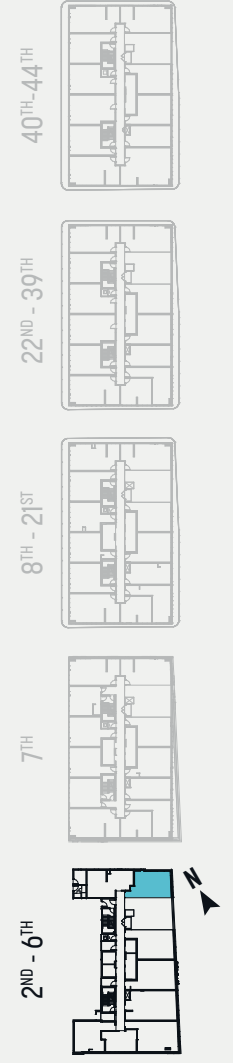

Note: No Balcony on 7th Floor

455 SQ.FT.

#704

+ 42 SQ.FT. Terrace

455 SQ.FT.

#804-2104

#4003-4403

+ 71 SQ.FT. Balcony

B455

BALCONY
4-8 x 14-1

Note: 7th Floor Only

Note: 7th Floor Only

Note: 7th Floor Only

Note: 7th Floor Only

535 SQ.FT.

#705-3905
#4004-4404

+ 97 SQ.FT. Balcony

534 SQ.FT.

#706-3906
#4005-4405

+ 86 SQ.FT. Balcony

D535

Note: 7th Floor Terrace

Note: Balcony
805-3905, 4004-4404

Note: Balcony
806-3906, 4005-4405

Illustrations are concept only. Plans and specifications are subject to change without notice. Actual floor space may vary from stated floor area. See sales representative for more information. E. & O. E.