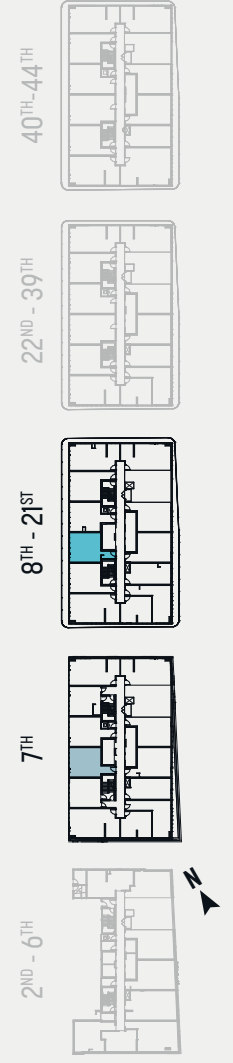

Note: No Balcony on 7th Floor

455 SQ.FT.

#704

+ 42 SQ.FT. Terrace

455 SQ.FT.

#804-2104

#4003-4403

+ 71 SQ.FT. Balcony

B455

BALCONY
4-8 x 14-1

Note: 7th Floor Only

Note: 7th Floor Only

Note: 7th Floor Only

Note: 7th Floor Only

535 SQ.FT.

#705-3905
#4004-4404

+ 97 SQ.FT. Balcony

534 SQ.FT.

#706-3906
#4005-4405

+ 86 SQ.FT. Balcony

D535

Note: 7th Floor Terrace

Note: Balcony
805-3905, 4004-4404

Note: Balcony
806-3906, 4005-4405