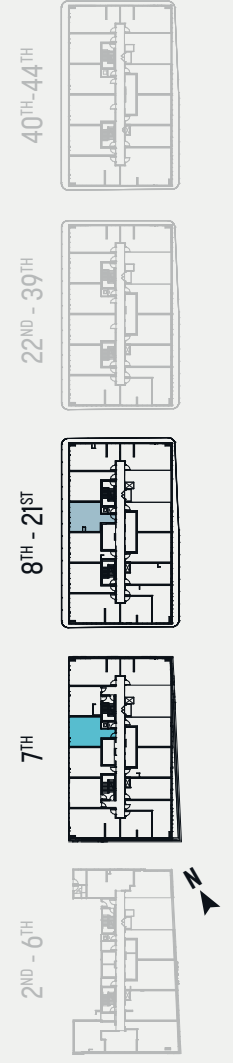

Note: No Balcony on 7th Floor

455 SQ.FT.

#704

+ 42 SQ.FT. Terrace

455 SQ.FT.

#804-2104

#4003-4403

+ 71 SQ.FT. Balcony

B455

BALCONY
4-8 x 14-1

Note: 7th Floor Only

Note: 7th Floor Only

Note: 7th Floor Only

Note: 7th Floor Only

535 SQ.FT.

#705-3905
#4004-4404

+ 97 SQ.FT. Balcony

534 SQ.FT.

#706-3906
#4005-4405

+ 86 SQ.FT. Balcony

D535

Note: 7th Floor Terrace

Note: Balcony
805-3905, 4004-4404

Note: Balcony
806-3906, 4005-4405