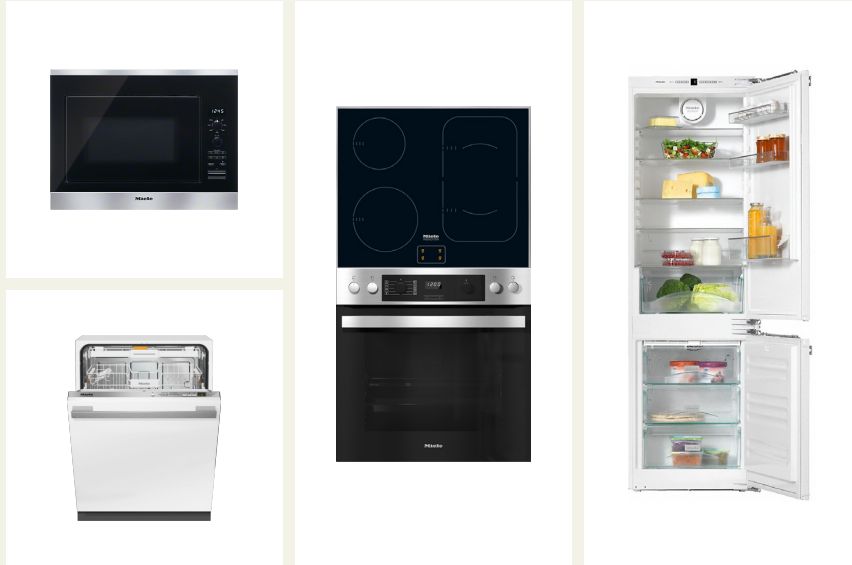

SKY COLLECTION

Kitchen Appliances

Kitchen Appliances

24"

MICROWAVE | 24" Built-in microwave, easy control knobs, left hinge opening, stainless interior, black and stainless exterior

DISHWASHER | 24" Built-in dishwasher, panel ready, cutlery tray, water safety system, up to 16 place settings

COOKTOP AND OVEN | 24" Convection wall oven and induction cooktop (208v), Perfect Clean interior (76L Capacity), black glass and stainless, retractable knobs, clock with timer

FRIDGE | 24" Bottom mount fridge/freezer, panel ready, LED lighting, digital touch controls, Energy Star

30"

SPEED OVEN | 24" Built-in speed oven, includes a convection wall oven, 1000 watt microwave, M Touch controls, multi-lingual

DISHWASHER | 24" Built-in dishwasher, panel ready, cutlery tray, water safety system, up to 16 place settings

COOKTOP | 31" Induction cooktop, 4 cooking zones, infrared touch controls, auto off, stop/start function, clock with timer, black glass with stainless surround

OVEN | 30" Convection wall oven, SensorTronic touch controls, multi-lingual, soft hinges, self-clean, temperature probe