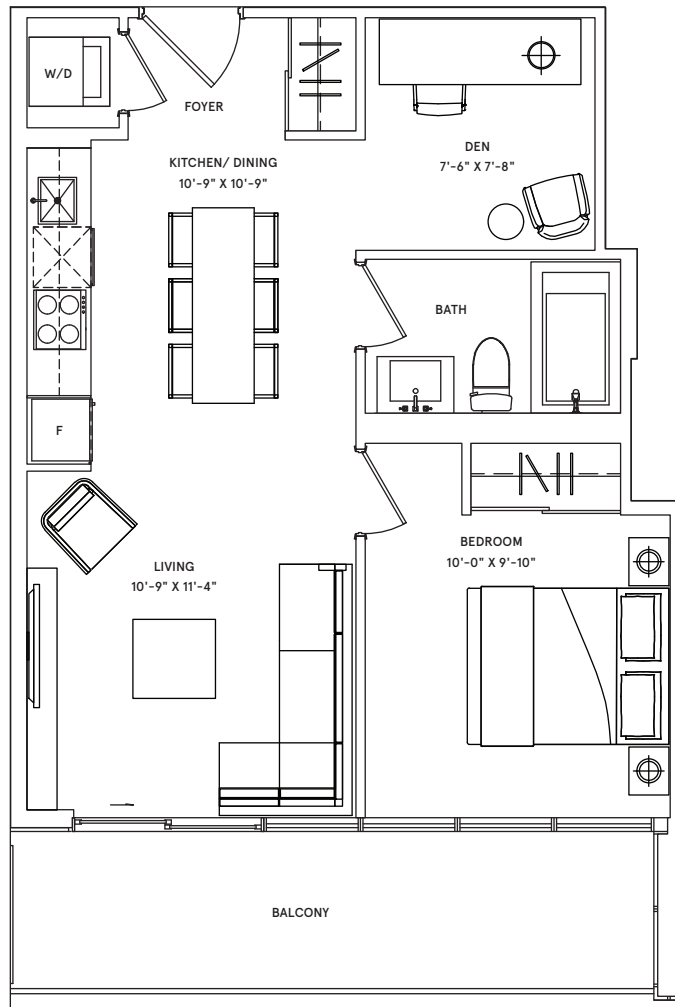

### 2 BEDROOM

TOTAL: 939 sq.ft. | INTERIOR: 886 sq.ft. | EXTERIOR: 53 sq.ft.

FLOORS 8-31

## Bordeaux

1 BEDROOM + DEN

TOTAL: 665 sq.ft.

| INTERIOR: 555 sq.ft.

| EXTERIOR: 110 sq.ft.

NORTH

FLOORS 8-31