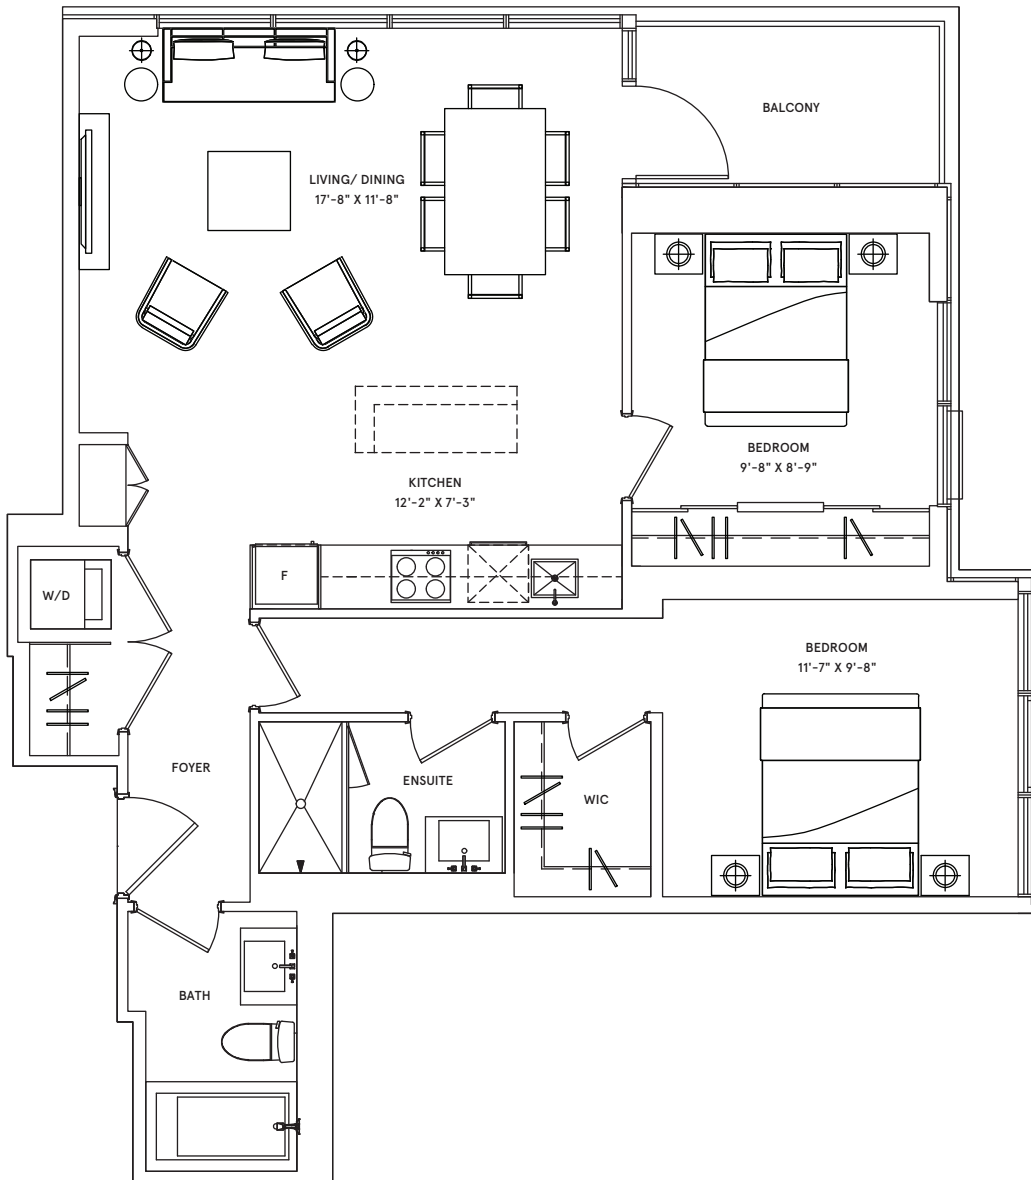

### 1 BEDROOM

TOTAL: 672 sq.ft. | INTERIOR: 562 sq.ft. | EXTERIOR: 110 sq.ft.

NORTH

FLOORS 8-31

### 2 BEDROOM

TOTAL: 941 sq.ft. | INTERIOR: 888 sq.ft. | EXTERIOR: 53 sq.ft.

FLOORS 8-31