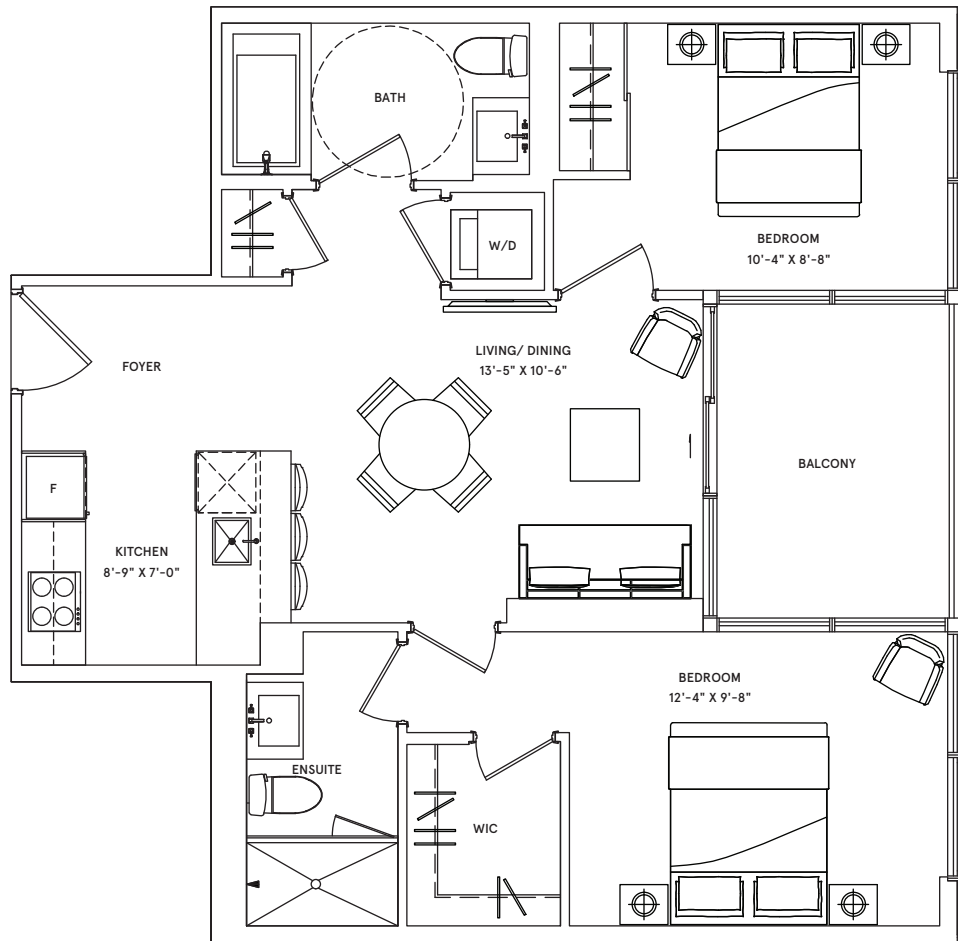

### 1 BEDROOM

TOTAL: 672 sq.ft. | INTERIOR: 562 sq.ft. | EXTERIOR: 110 sq.ft.

NORTH

FLOORS 8-31

### 2 BEDROOM

TOTAL: 941 sq.ft. | INTERIOR: 888 sq.ft. | EXTERIOR: 53 sq.ft.

FLOORS 8-31

### 2 BEDROOM

TOTAL: 828 sq.ft. | INTERIOR: 749 sq.ft. | EXTERIOR: 79 sq.ft.

FLOORS 8-31