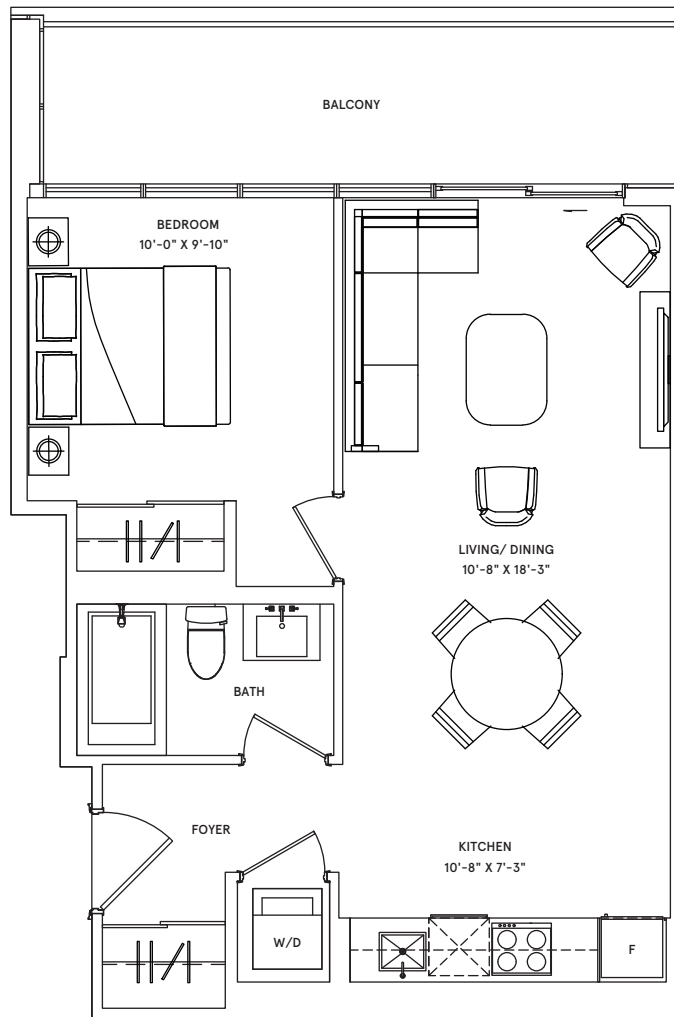

Oslo

1 BEDROOM

TOTAL: 672 sq.ft. | INTERIOR: 562 sq.ft. | EXTERIOR: 110 sq.ft.

NORTH

FLOORS 8-31