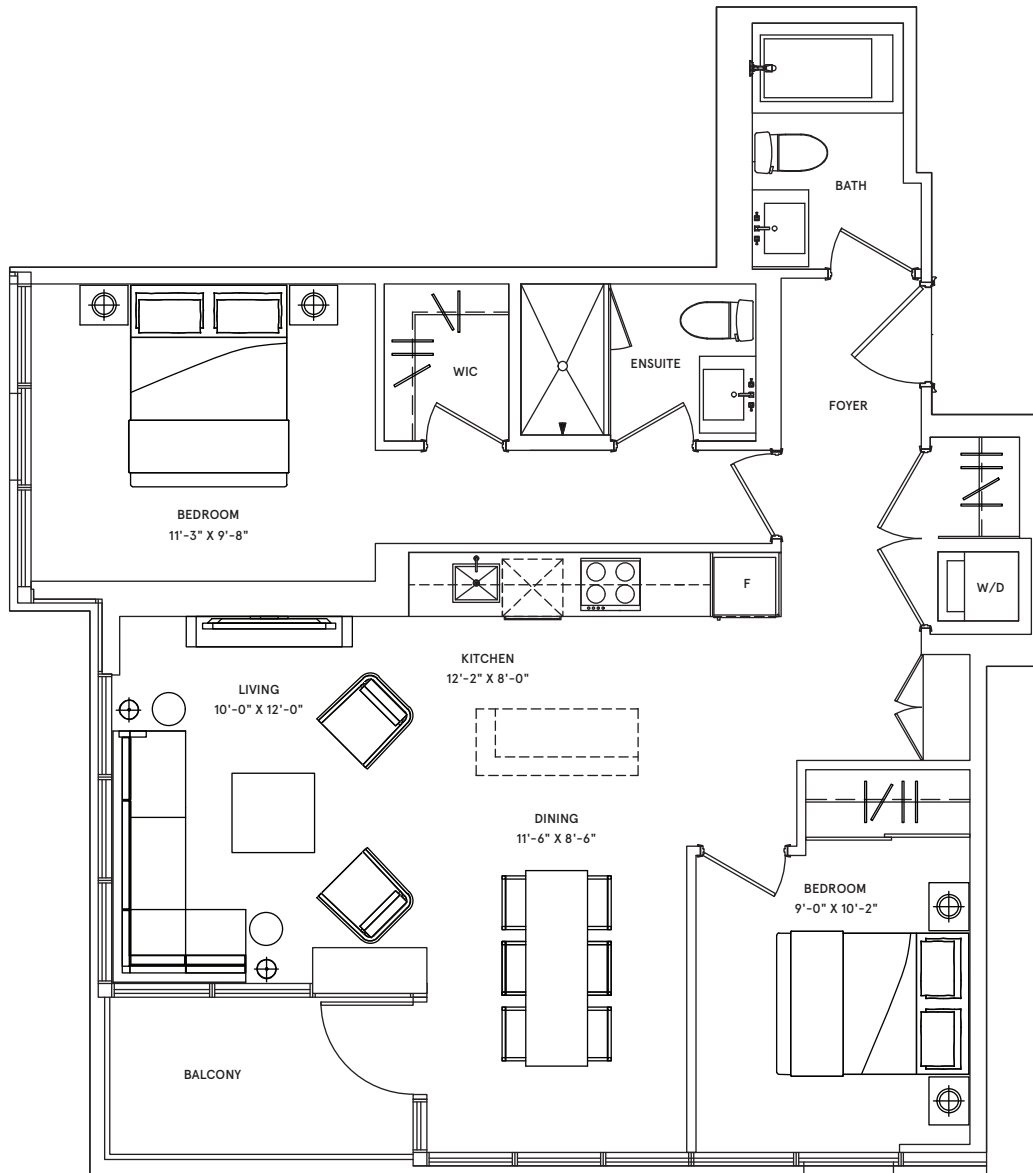

Amalfi

2 BEDROOM

TOTAL: 939 sq.ft. | INTERIOR: 886 sq.ft. | EXTERIOR: 53 sq.ft.