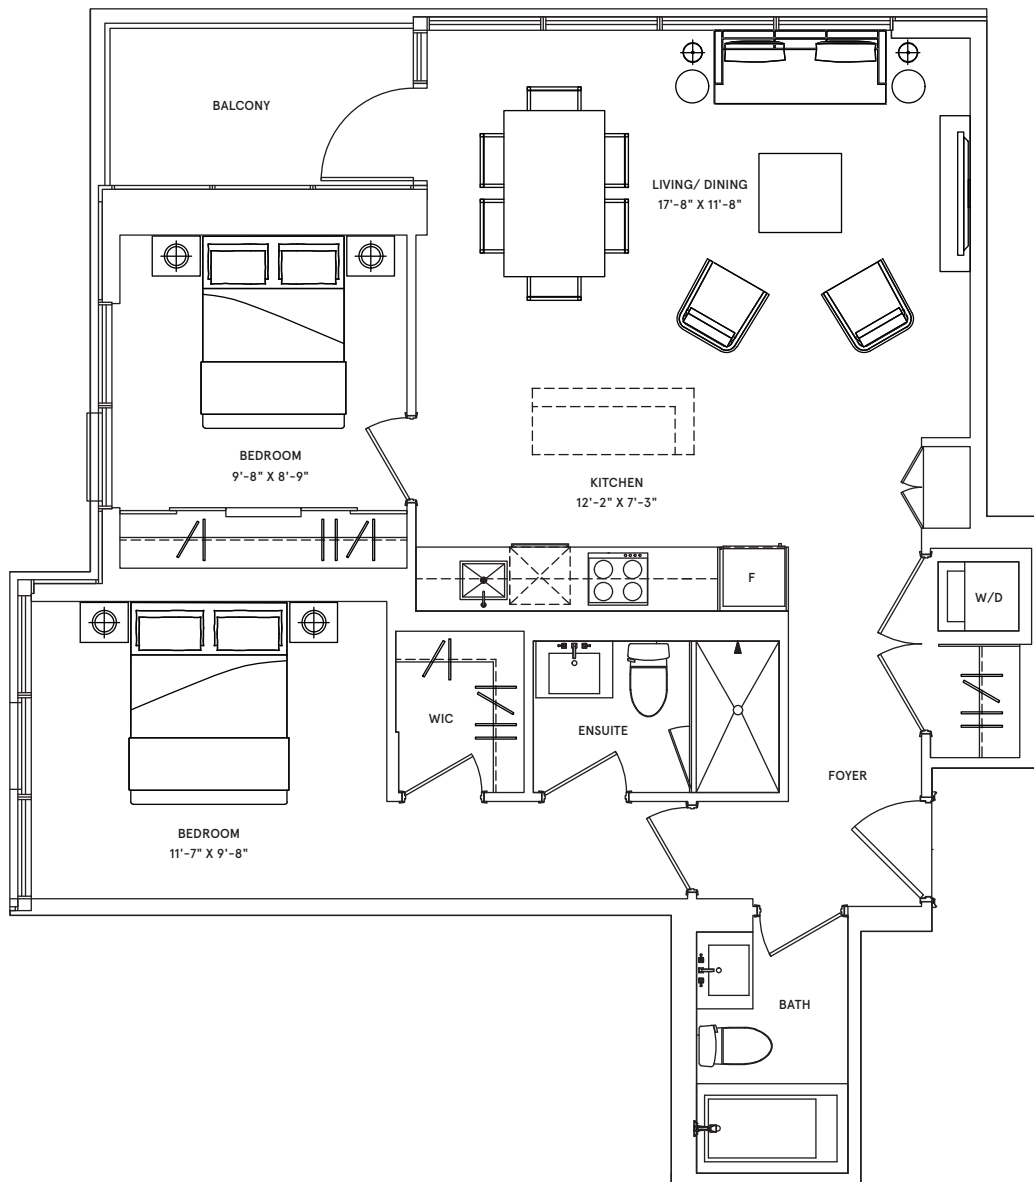

Helsinki

2 BEDROOM

TOTAL: 941 sq.ft. | INTERIOR: 888 sq.ft. | EXTERIOR: 53 sq.ft.