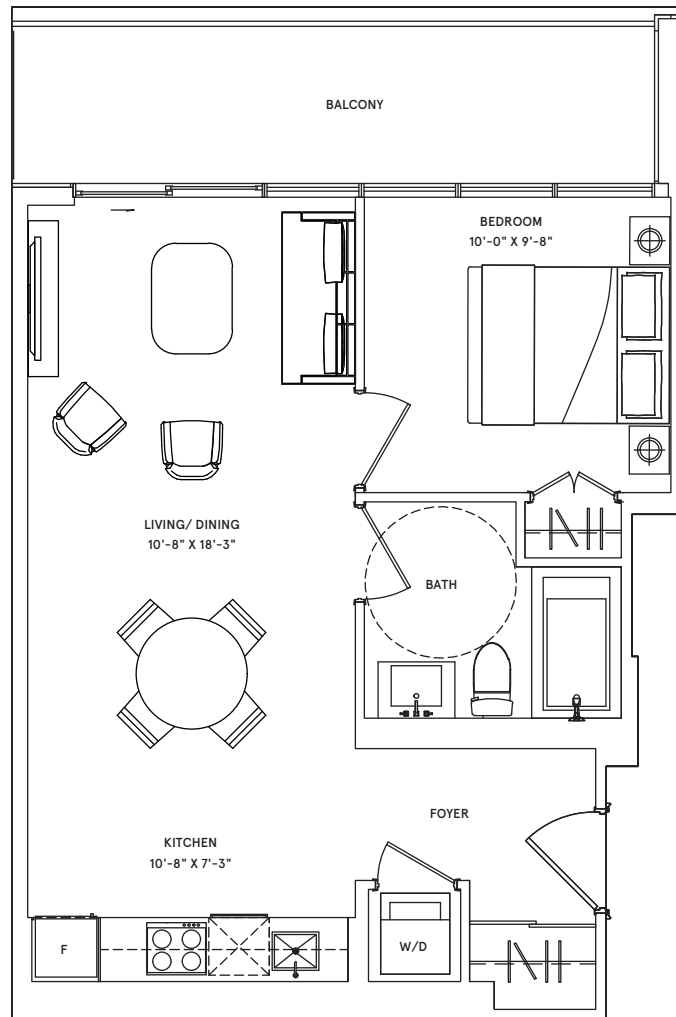

### 1 BEDROOM

TOTAL: 672 sq.ft. | INTERIOR: 562 sq.ft. | EXTERIOR: 110 sq.ft.

NORTH

FLOORS 8-31