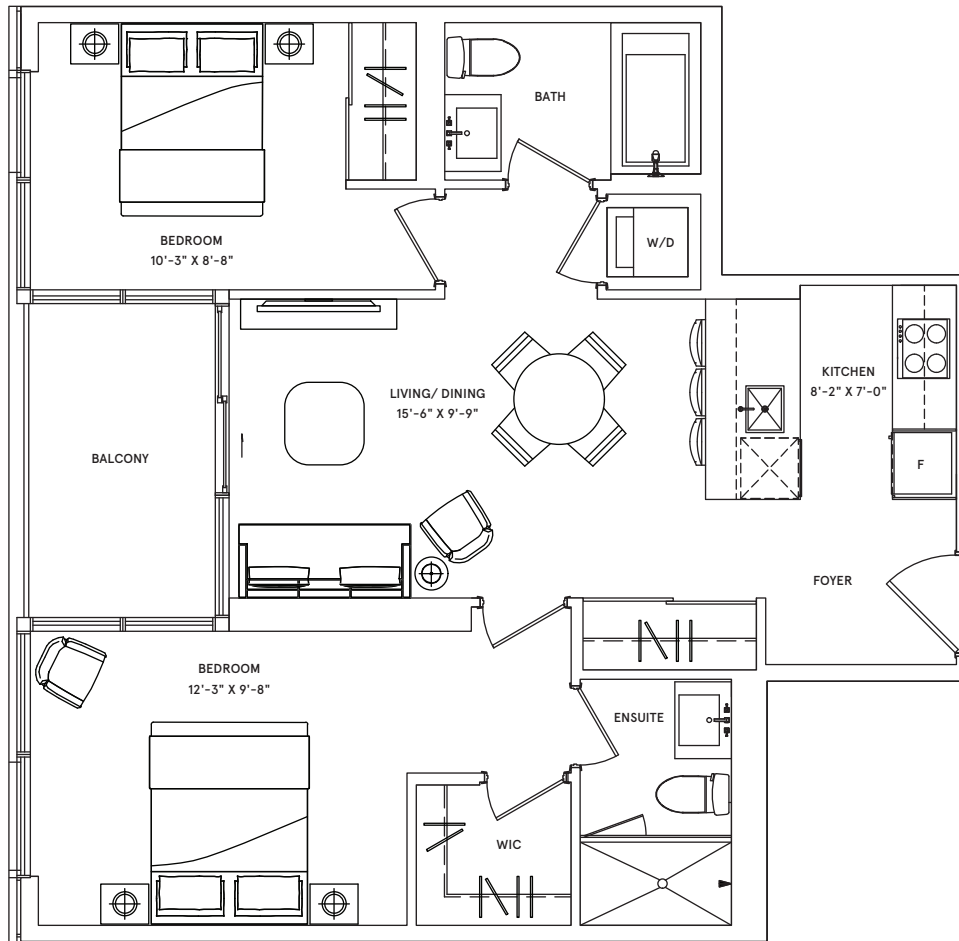

### 2 BEDROOM

TOTAL: 939 sq.ft. | INTERIOR: 886 sq.ft. | EXTERIOR: 53 sq.ft.

FLOORS 8-31

## Bordeaux

1 BEDROOM + DEN

TOTAL: 665 sq.ft.

| INTERIOR: 555 sq.ft.

| EXTERIOR: 110 sq.ft.

NORTH

FLOORS 8-31

## Dubrovnik

2 BEDROOM

TOTAL: 813 sq.ft. | INTERIOR: 749 sq.ft. | EXTERIOR: 64 sq.ft.

FLOORS 8-31