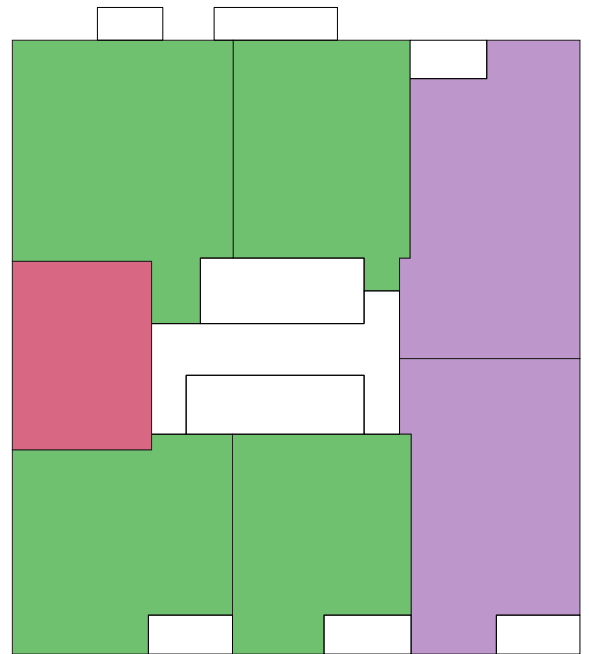

Motto

5TH FLOOR

8TH FLOOR

10TH FLOOR

- Junior One Bedroom:..... 433 - 459 SQ. FT.
- One Bedroom: 431 - 600 SQ. FT.
- One Bedroom + Den:..... 553 - 665 SQ. FT.
- 2 Bedroom:..... 722 - 827 SQ. FT.
- 2 Bedroom + Den:..... 801 - 1,055 SQ. FT.
- 3 Bedroom:..... 960 - 1,235 SQ. FT.
- 3 Bedroom + Den:..... 1,212 - 1,361 SQ. FT.