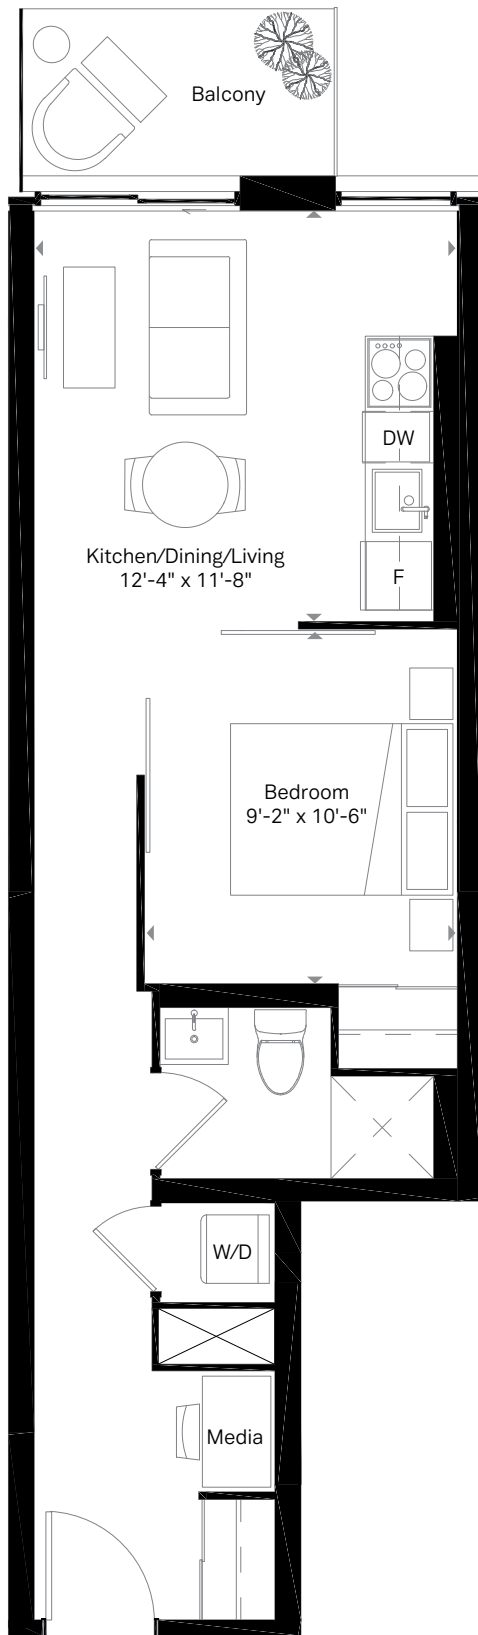

455 SQ. FT.

Motto

5th & 6th Floor

7th Floor

B4

1 Bed
1 Bath

496 SQ. FT.
Balcony 32 sq. ft.

Motto

629 SQ. FT.
Terrace 31 sq. ft.

Motto

Terrace on 5th floor
Balcony on 6th floor

5th & 6th Floor

C3

1 Bed + Den
2 Bath

667 SQ. FT.
Balcony 46 sq. ft.

Motto

4th Floor

5th & 6th Floor

sierra

B10

1 Bed + Media
1 Bath

431 SQ. FT.
Balcony 48 sq. ft.

Motto

3rd Floor

B20A | 1 Bed + Media | 474 SQ. FT. 1 Bath

Motto

B16

1 Bed + Media
1 Bath

495 SQ. FT.
Balcony 45 sq. ft.

Motto

4th Floor

5th & 6th Floor