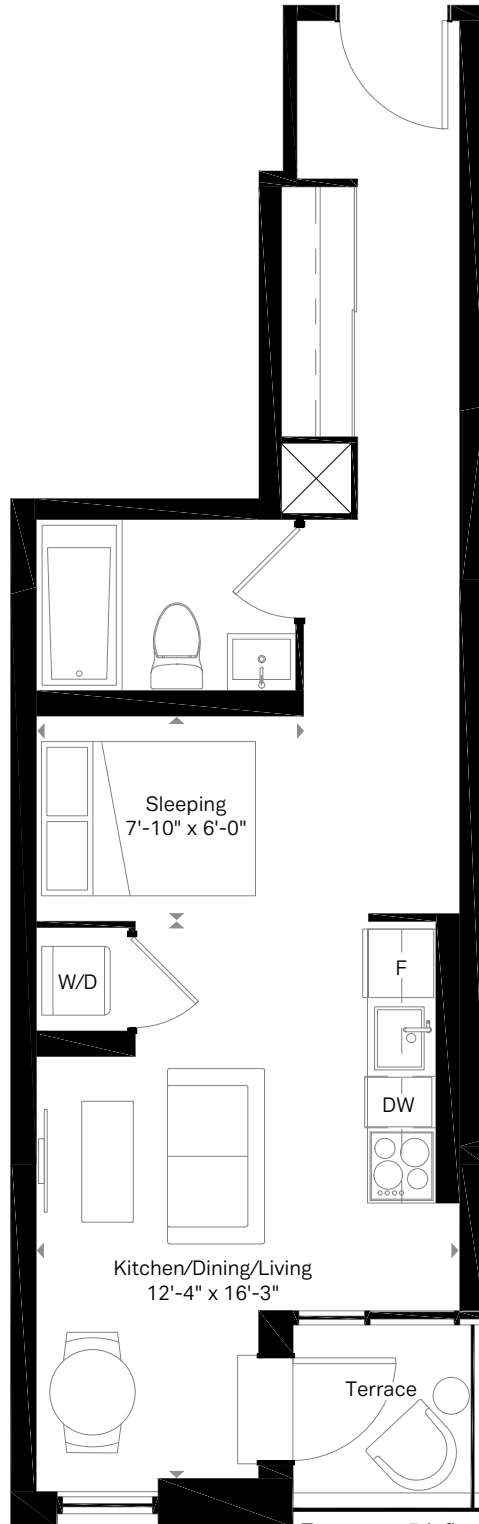

A3

Jr. 1 Bed
1 Bath

452 SQ. FT.
Terrace 31 sq. ft.

Motto

Terrace on 5th floor
Balcony on 6th floor

5th & 6th Floor

B18

1 Bed
1 Bath

455 SQ. FT.

Motto

5th & 6th Floor

7th Floor

B4

1 Bed
1 Bath

496 SQ. FT.
Balcony 32 sq. ft.

Motto

2nd Floor

3rd Floor

B8

1 Bed
1 Bath

505 SQ. FT.
Balcony 51 sq. ft.

Motto

C4

1 Bed + Den
2 Bath

629 SQ. FT.
Terrace 31 sq. ft.

Motto

Terrace on 5th floor
Balcony on 6th floor

5th & 6th Floor

C3

1 Bed + Den
2 Bath

667 SQ. FT.
Balcony 46 sq. ft.

Motto