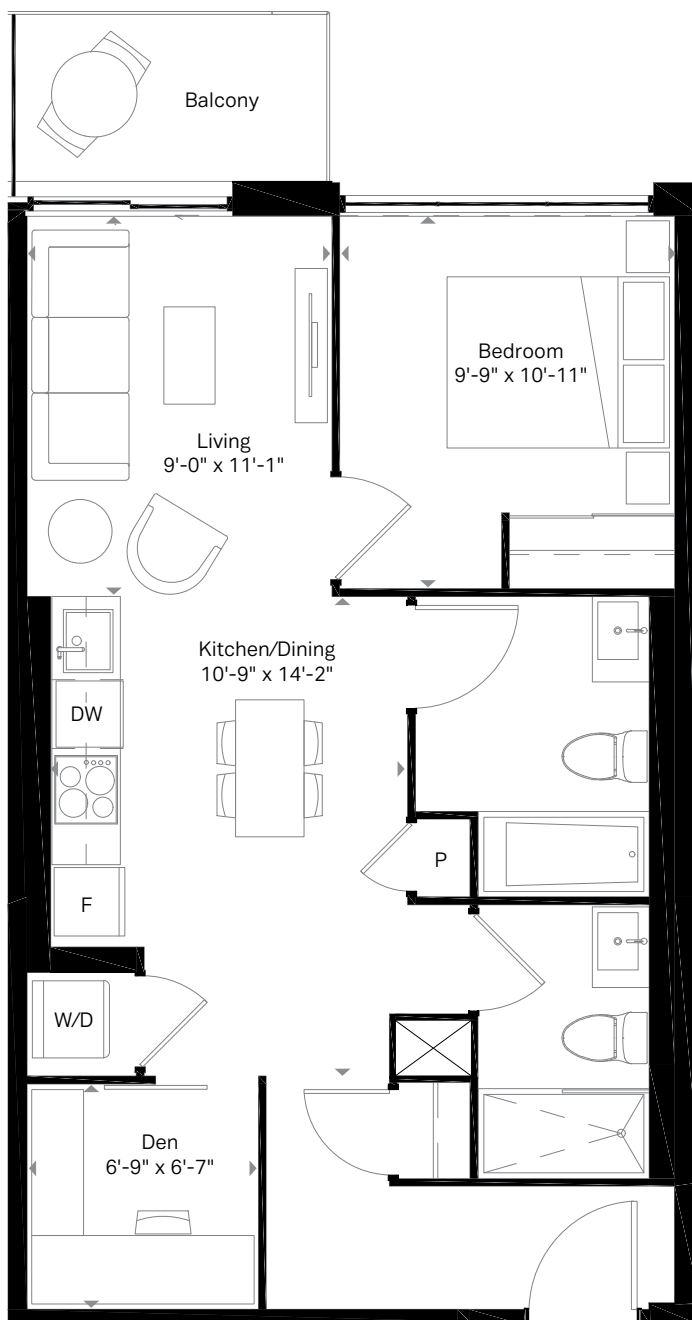

455 SQ. FT.

Motto

5th & 6th Floor

7th Floor

B4

1 Bed
1 Bath

496 SQ. FT.
Balcony 32 sq. ft.

Motto

2nd Floor

3rd Floor

B8

1 Bed
1 Bath

505 SQ. FT.
Balcony 51 sq. ft.

Motto

C4

1 Bed + Den
2 Bath

629 SQ. FT.
Terrace 31 sq. ft.

Motto

Terrace on 5th floor
Balcony on 6th floor

5th & 6th Floor

C3

1 Bed + Den
2 Bath

667 SQ. FT.
Balcony 46 sq. ft.

Motto

4th Floor

5th & 6th Floor

sierra

B10

1 Bed + Media
1 Bath

431 SQ. FT.
Balcony 48 sq. ft.

Motto

3rd Floor