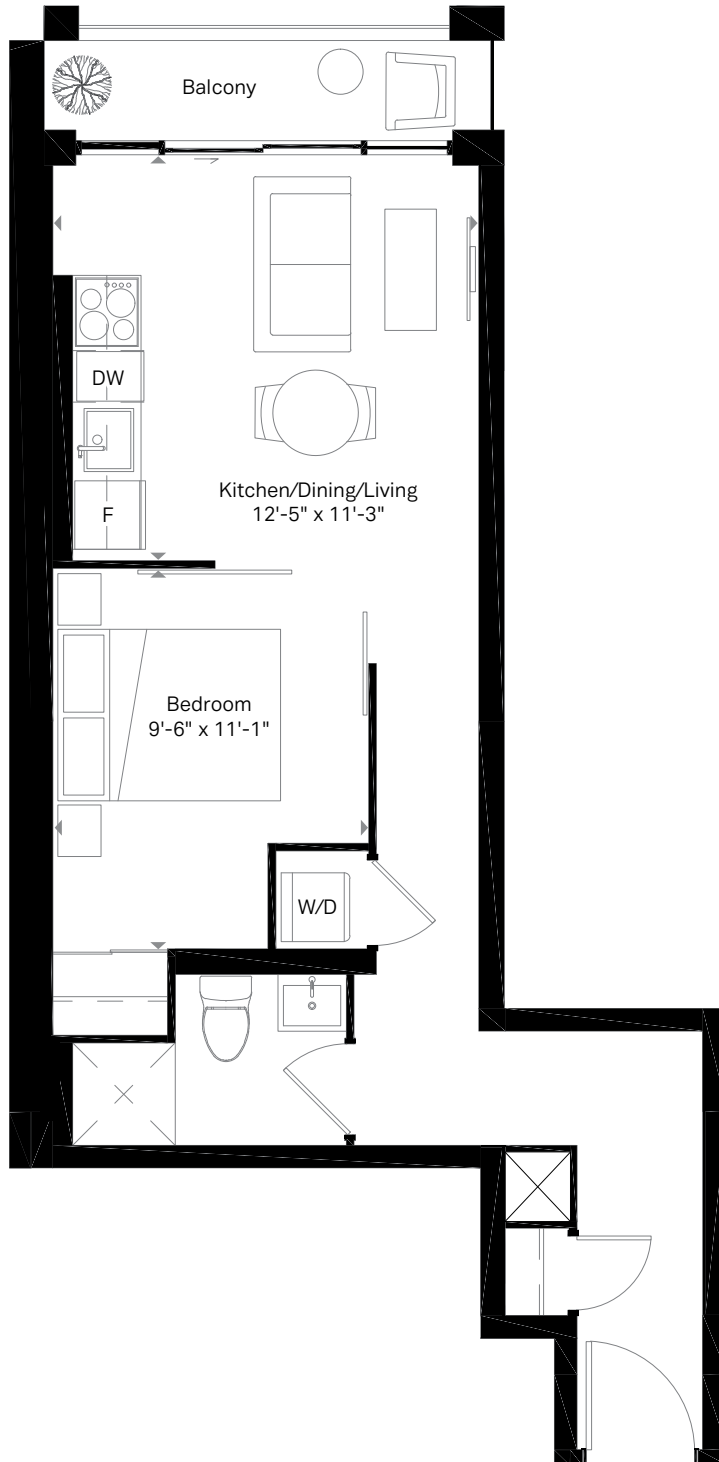

A3

Jr. 1 Bed
1 Bath

452 SQ. FT.
Terrace 31 sq. ft.

Motto

Terrace on 5th floor
Balcony on 6th floor

5th & 6th Floor

B18

1 Bed
1 Bath

455 SQ. FT.

Motto

5th & 6th Floor

7th Floor

B4

1 Bed
1 Bath

496 SQ. FT.
Balcony 32 sq. ft.

Motto

2nd Floor

3rd Floor

B8

1 Bed
1 Bath

505 SQ. FT.
Balcony 51 sq. ft.

Motto

C4

1 Bed + Den
2 Bath

629 SQ. FT.
Terrace 31 sq. ft.

Motto

Terrace on 5th floor
Balcony on 6th floor

5th & 6th Floor

C3

1 Bed + Den
2 Bath

667 SQ. FT.
Balcony 46 sq. ft.

Motto