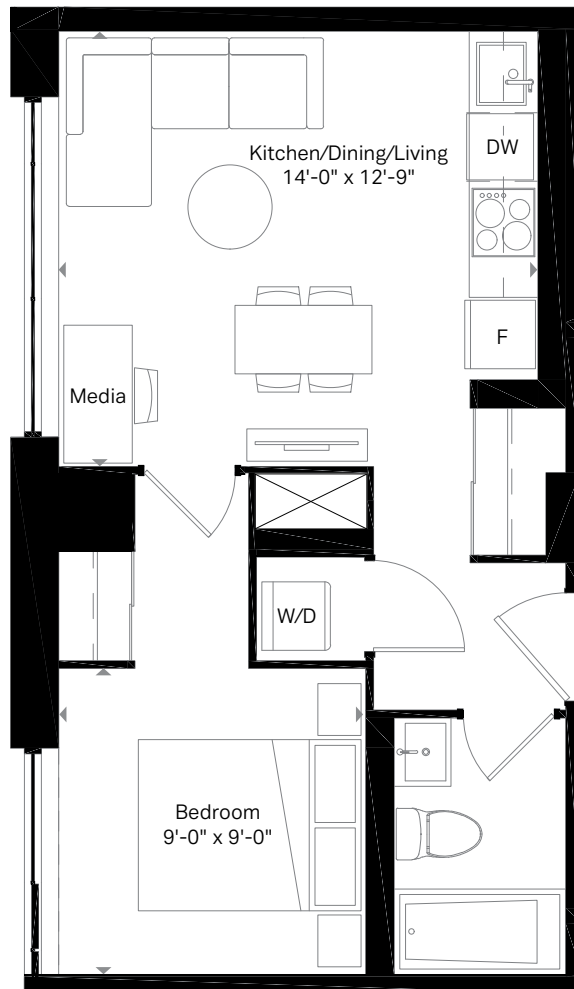

455 SQ. FT.

Motto

5th & 6th Floor

7th Floor

B4

1 Bed
1 Bath

496 SQ. FT.
Balcony 32 sq. ft.

Motto

629 SQ. FT.
Terrace 31 sq. ft.

Motto

Terrace on 5th floor
Balcony on 6th floor

5th & 6th Floor

C3

1 Bed + Den
2 Bath

667 SQ. FT.
Balcony 46 sq. ft.

Motto

4th Floor

5th & 6th Floor

sierra

B10

1 Bed + Media
1 Bath

431 SQ. FT.
Balcony 48 sq. ft.

Motto

3rd Floor

B20A | 1 Bed + Media | 474 SQ. FT. 1 Bath

Motto

B16

1 Bed + Media
1 Bath

495 SQ. FT.
Balcony 45 sq. ft.

Motto

4th Floor

5th & 6th Floor