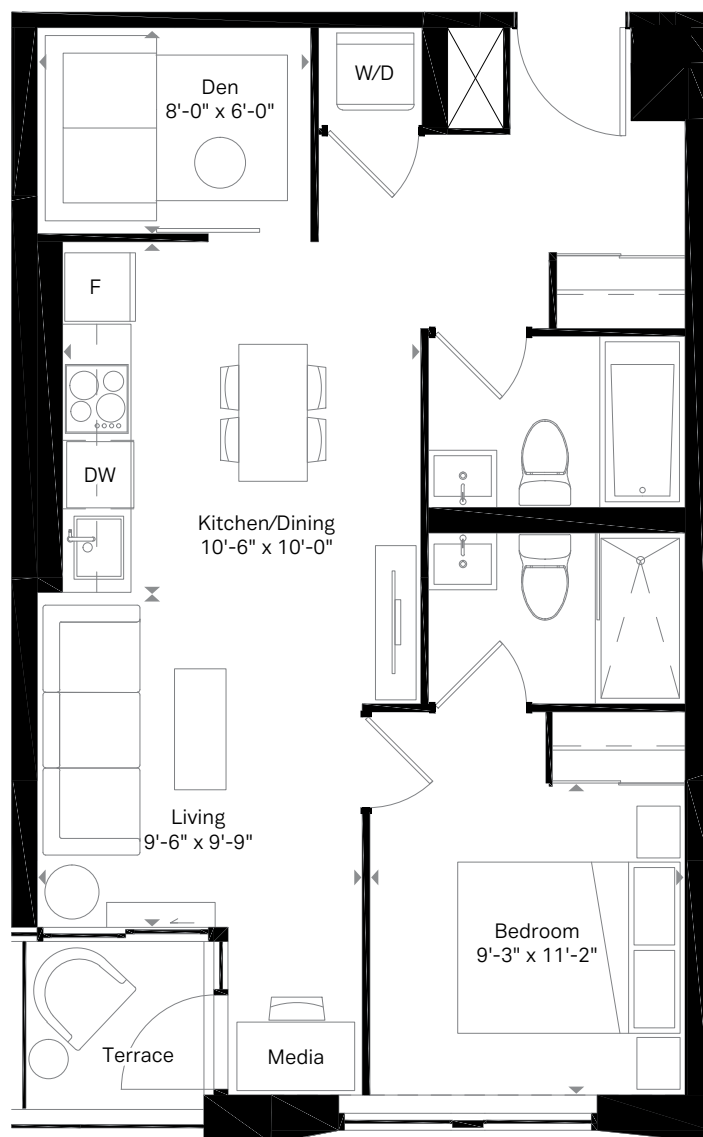

A3

Jr. 1 Bed
1 Bath

452 SQ. FT.
Terrace 31 sq. ft.

Motto

Terrace on 5th floor
Balcony on 6th floor

5th & 6th Floor

B18

1 Bed
1 Bath

455 SQ. FT.

Motto

5th & 6th Floor

7th Floor

B4

1 Bed
1 Bath

496 SQ. FT.
Balcony 32 sq. ft.

Motto

2nd Floor

3rd Floor

B8

1 Bed
1 Bath

505 SQ. FT.
Balcony 51 sq. ft.

Motto

C4

1 Bed + Den
2 Bath

629 SQ. FT.
Terrace 31 sq. ft.

Motto

Terrace on 5th floor
Balcony on 6th floor

5th & 6th Floor

C3

1 Bed + Den
2 Bath

667 SQ. FT.
Balcony 46 sq. ft.

Motto