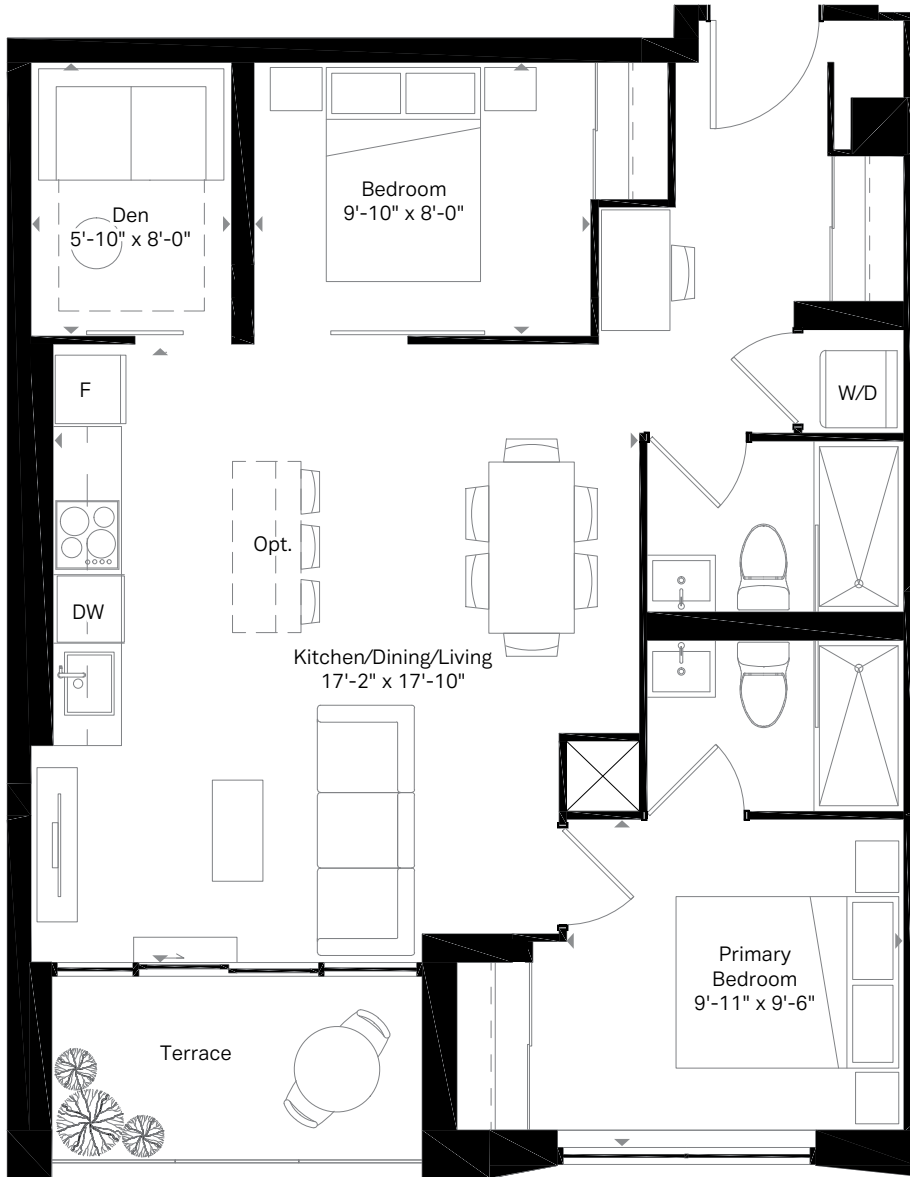

455 SQ. FT.

Motto

5th & 6th Floor

7th Floor

B4

1 Bed
1 Bath

496 SQ. FT.
Balcony 32 sq. ft.

Motto

2nd Floor

3rd Floor

B8

1 Bed
1 Bath

505 SQ. FT.
Balcony 51 sq. ft.

Motto

C4

1 Bed + Den
2 Bath

Motto

Terrace on 7th floor
Balcony on 8th & 9th floor

7th Floor

8th Floor

9th Floor

sierra

E8

2 Bed + Den
2 Bath

818 SQ. FT.
Terrace 58 sq. ft.

Motto

Terrace on 10th floor
Balcony on 11th floor

10th Floor

11th Floor

E5A

2 Bed + Den
2 Bath

844 SQ. FT.
Balcony 65 sq. ft.