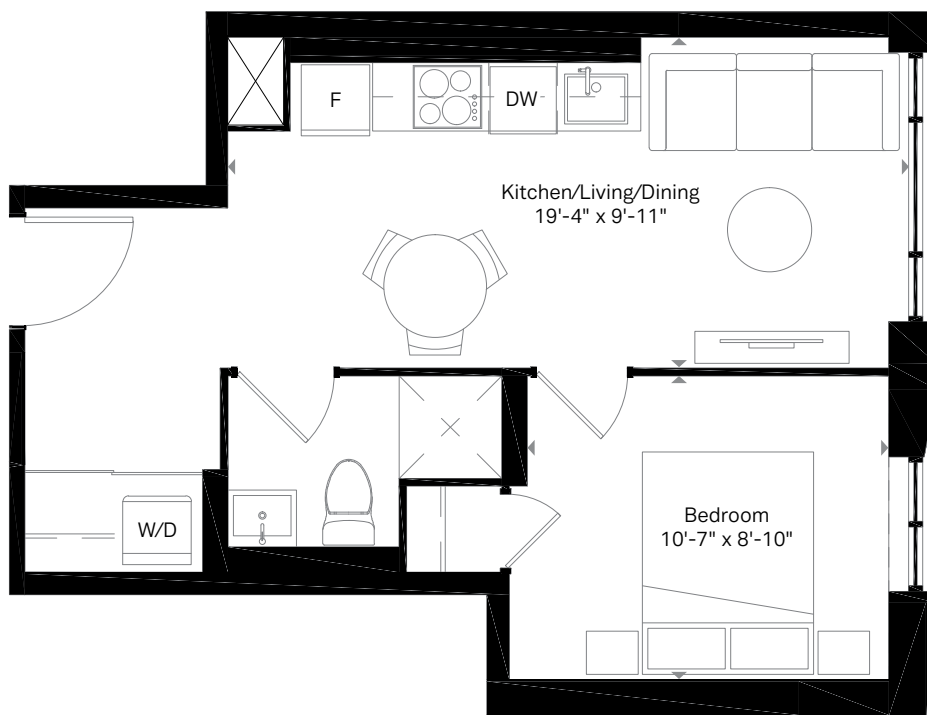

A3

Jr. 1 Bed
1 Bath

452 SQ. FT.
Terrace 31 sq. ft.

Motto

Terrace on 5th floor
Balcony on 6th floor

5th & 6th Floor

B18

1 Bed
1 Bath

455 SQ. FT.

Motto

5th & 6th Floor

7th Floor

B4

1 Bed
1 Bath

496 SQ. FT.
Balcony 32 sq. ft.

Motto

2nd Floor

3rd Floor

B8

1 Bed
1 Bath

505 SQ. FT.
Balcony 51 sq. ft.

Motto

C4

1 Bed + Den
2 Bath

629 SQ. FT.
Terrace 31 sq. ft.

Motto

Terrace on 5th floor
Balcony on 6th floor

5th & 6th Floor

C3

1 Bed + Den
2 Bath

667 SQ. FT.
Balcony 46 sq. ft.

Motto