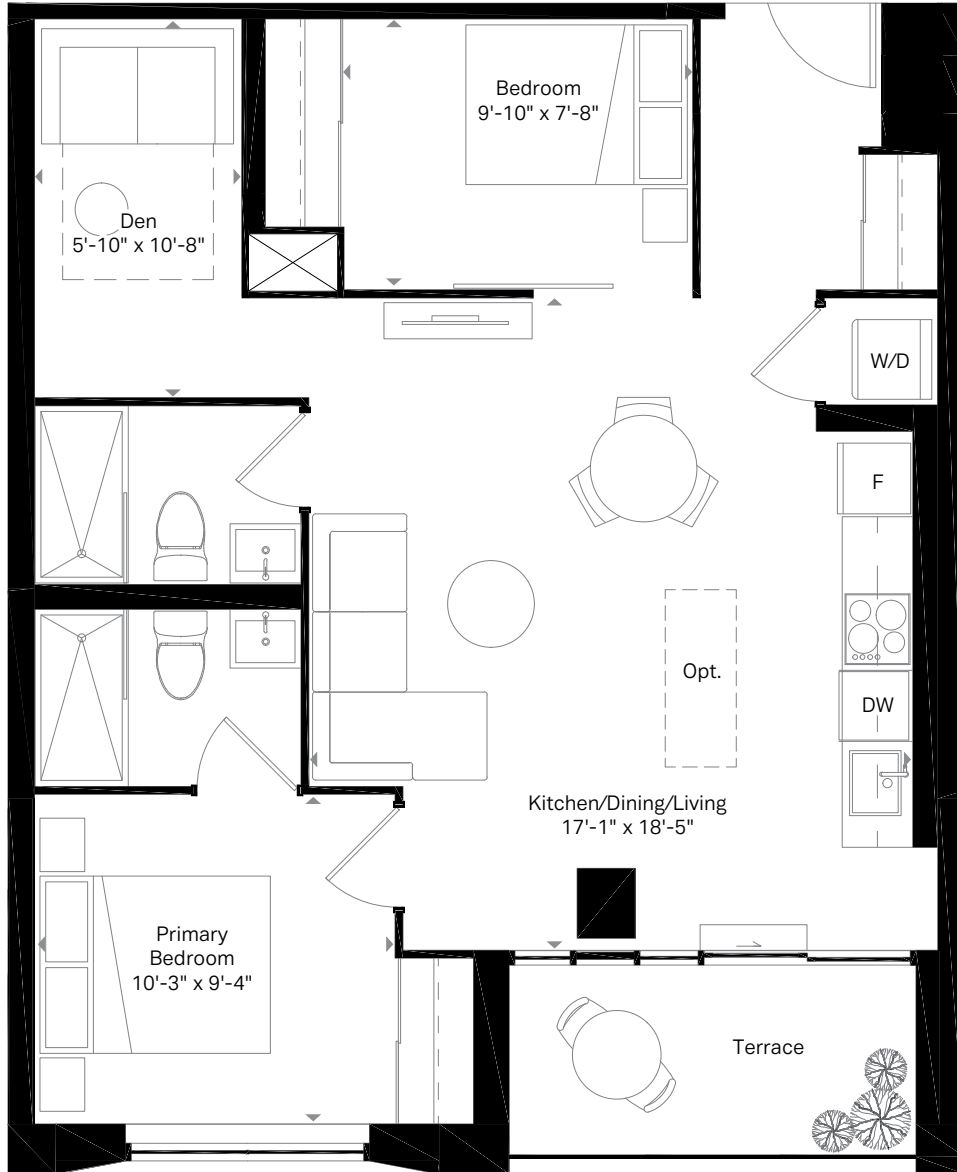

455 SQ. FT.

Motto

5th & 6th Floor

7th Floor

B4

1 Bed
1 Bath

496 SQ. FT.
Balcony 32 sq. ft.

Motto

B20A | 1 Bed + Media | 474 SQ. FT. 1 Bath

Motto

B16

1 Bed + Media
1 Bath

495 SQ. FT.
Balcony 45 sq. ft.

Motto

4th Floor

5th & 6th Floor

D1

2 Bed
1 Bath

724 SQ. FT.
Balcony 52 sq. ft.

Motto

3rd Floor

E4

2 Bed + Den
2 Bath

816 SQ. FT.
Terrace 68 sq. ft.

Motto

Terrace on 7th floor
Balcony on 8th & 9th floor

7th Floor

8th Floor

9th Floor

sierra

E8

2 Bed + Den
2 Bath