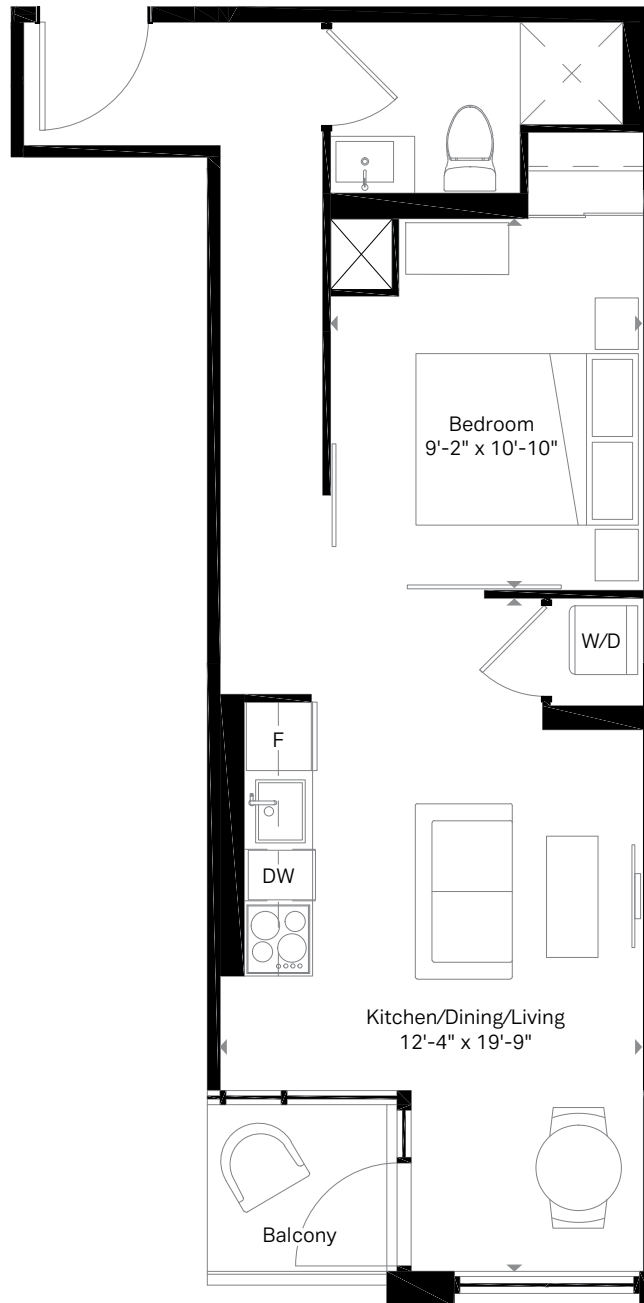

A3

Jr. 1 Bed
1 Bath

452 SQ. FT.
Terrace 31 sq. ft.

Motto

Terrace on 5th floor
Balcony on 6th floor

5th & 6th Floor

B18

1 Bed
1 Bath

455 SQ. FT.

Motto

5th & 6th Floor

7th Floor

B4

1 Bed
1 Bath

496 SQ. FT.
Balcony 32 sq. ft.

Motto

2nd Floor

3rd Floor

B8

1 Bed
1 Bath

505 SQ. FT.
Balcony 51 sq. ft.

Motto

C4

1 Bed + Den
2 Bath

629 SQ. FT.
Terrace 31 sq. ft.

Motto

Terrace on 5th floor
Balcony on 6th floor

5th & 6th Floor

C3

1 Bed + Den
2 Bath

667 SQ. FT.
Balcony 46 sq. ft.

Motto