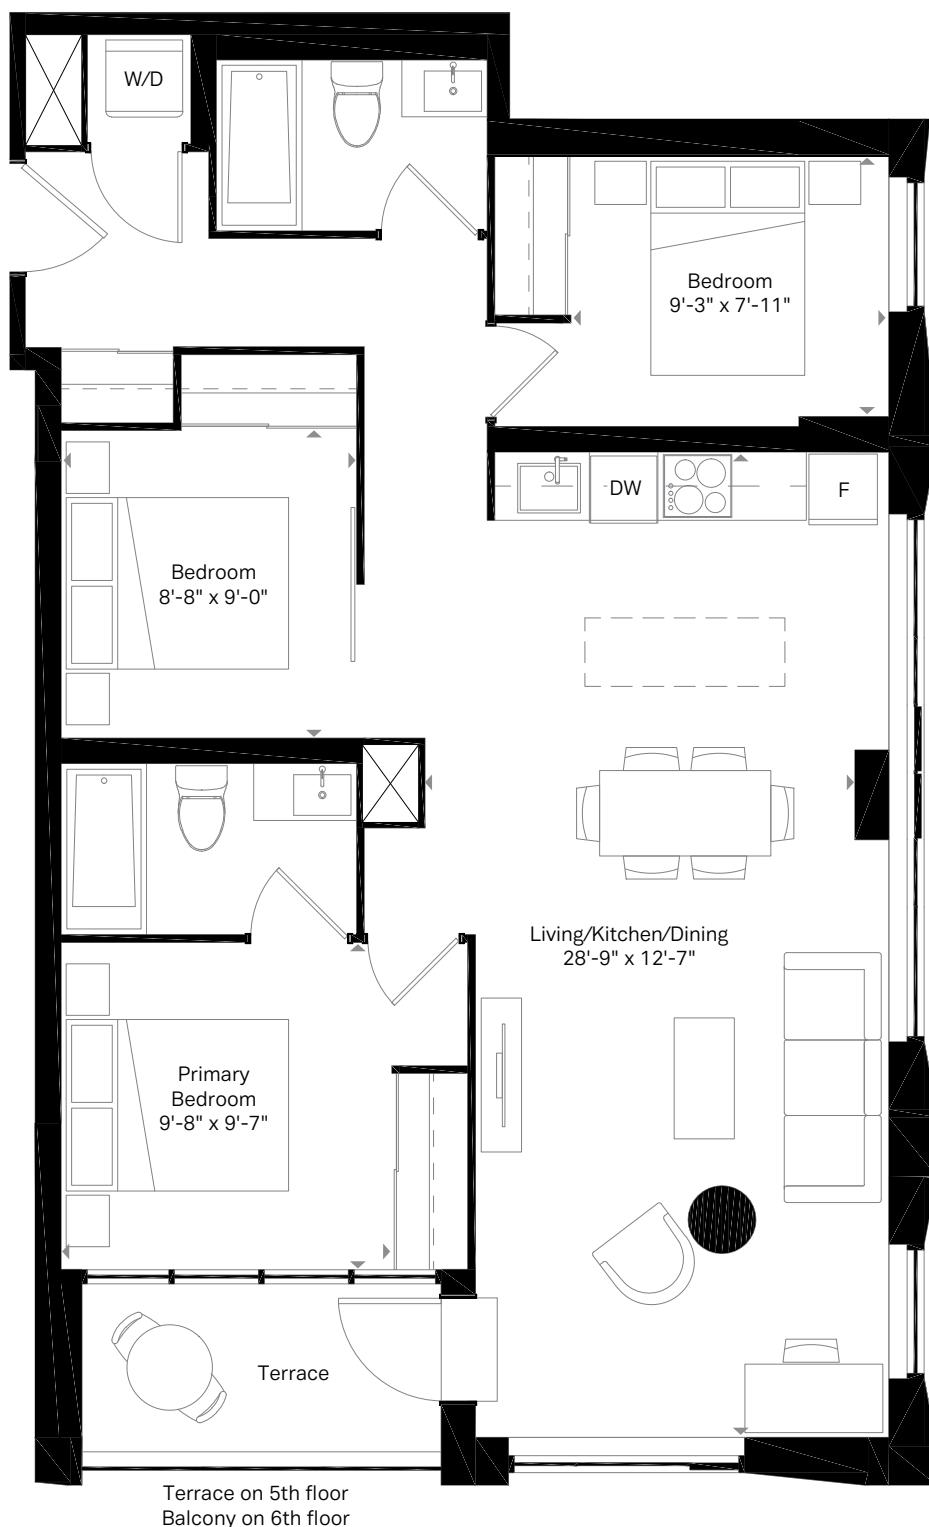

F3

3 Bed
2 Bath

1012 SQ. FT.
Terrace 62 sq. ft.

Motto