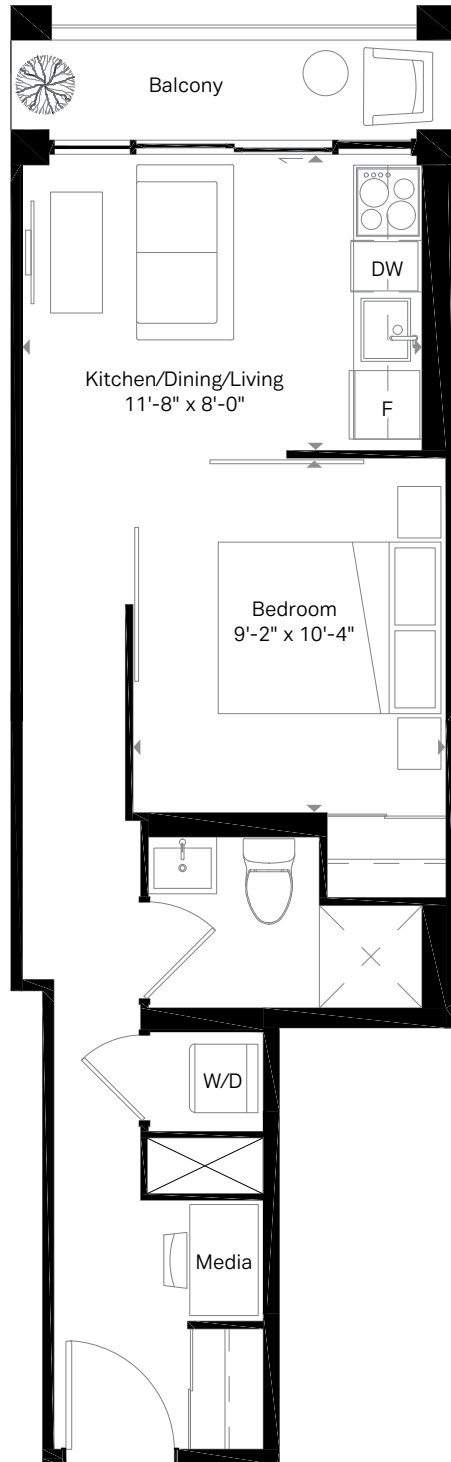

455 SQ. FT.

Motto

5th & 6th Floor

7th Floor

B4

1 Bed
1 Bath

496 SQ. FT.
Balcony 32 sq. ft.

Motto

629 SQ. FT.
Terrace 31 sq. ft.

Motto

Terrace on 5th floor
Balcony on 6th floor

5th & 6th Floor

C3

1 Bed + Den
2 Bath

667 SQ. FT.
Balcony 46 sq. ft.

Motto

4th Floor

5th & 6th Floor

sierra

B10

1 Bed + Media
1 Bath

431 SQ. FT.
Balcony 48 sq. ft.

Motto

3rd Floor

B20A | 1 Bed + Media | 474 SQ. FT. 1 Bath

Motto

B16

1 Bed + Media
1 Bath

495 SQ. FT.
Balcony 45 sq. ft.

Motto

4th Floor

5th & 6th Floor