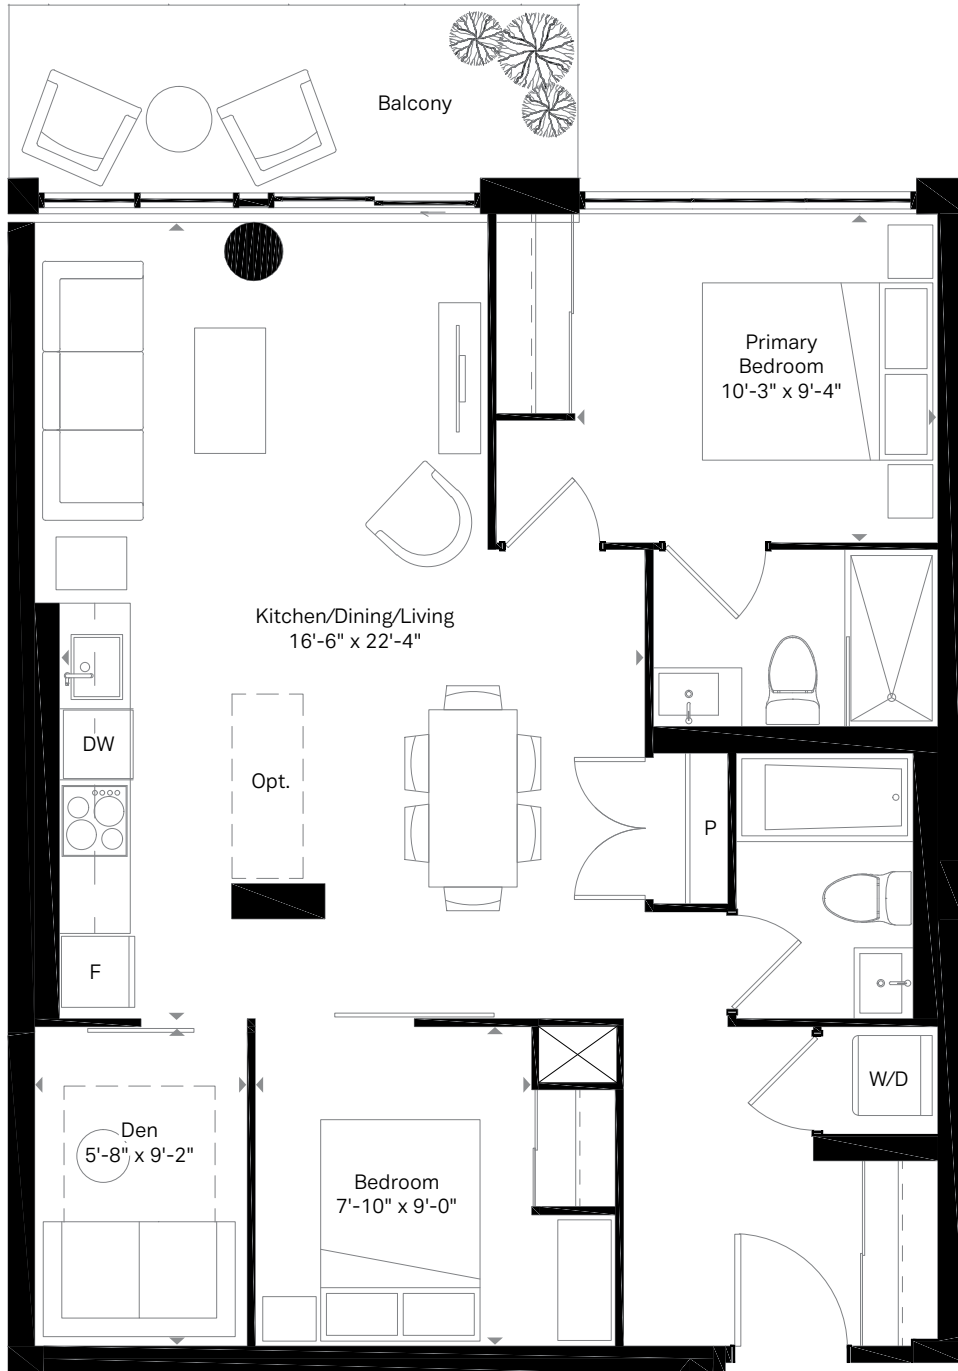

455 SQ. FT.

Motto

5th & 6th Floor

7th Floor

B4

1 Bed
1 Bath

496 SQ. FT.
Balcony 32 sq. ft.

Motto

2nd Floor

3rd Floor

B8

1 Bed
1 Bath

505 SQ. FT.
Balcony 51 sq. ft.

Motto

C4

1 Bed + Den
2 Bath

4th Floor

5th & 6th Floor

sierra

B10

1 Bed + Media
1 Bath

431 SQ. FT.
Balcony 48 sq. ft.

Motto

3rd Floor

Motto

sierra

E3

2 Bed + Den
2 Bath

894 SQ. FT.
Balcony 90 sq. ft.

Motto

7th Floor

sierra