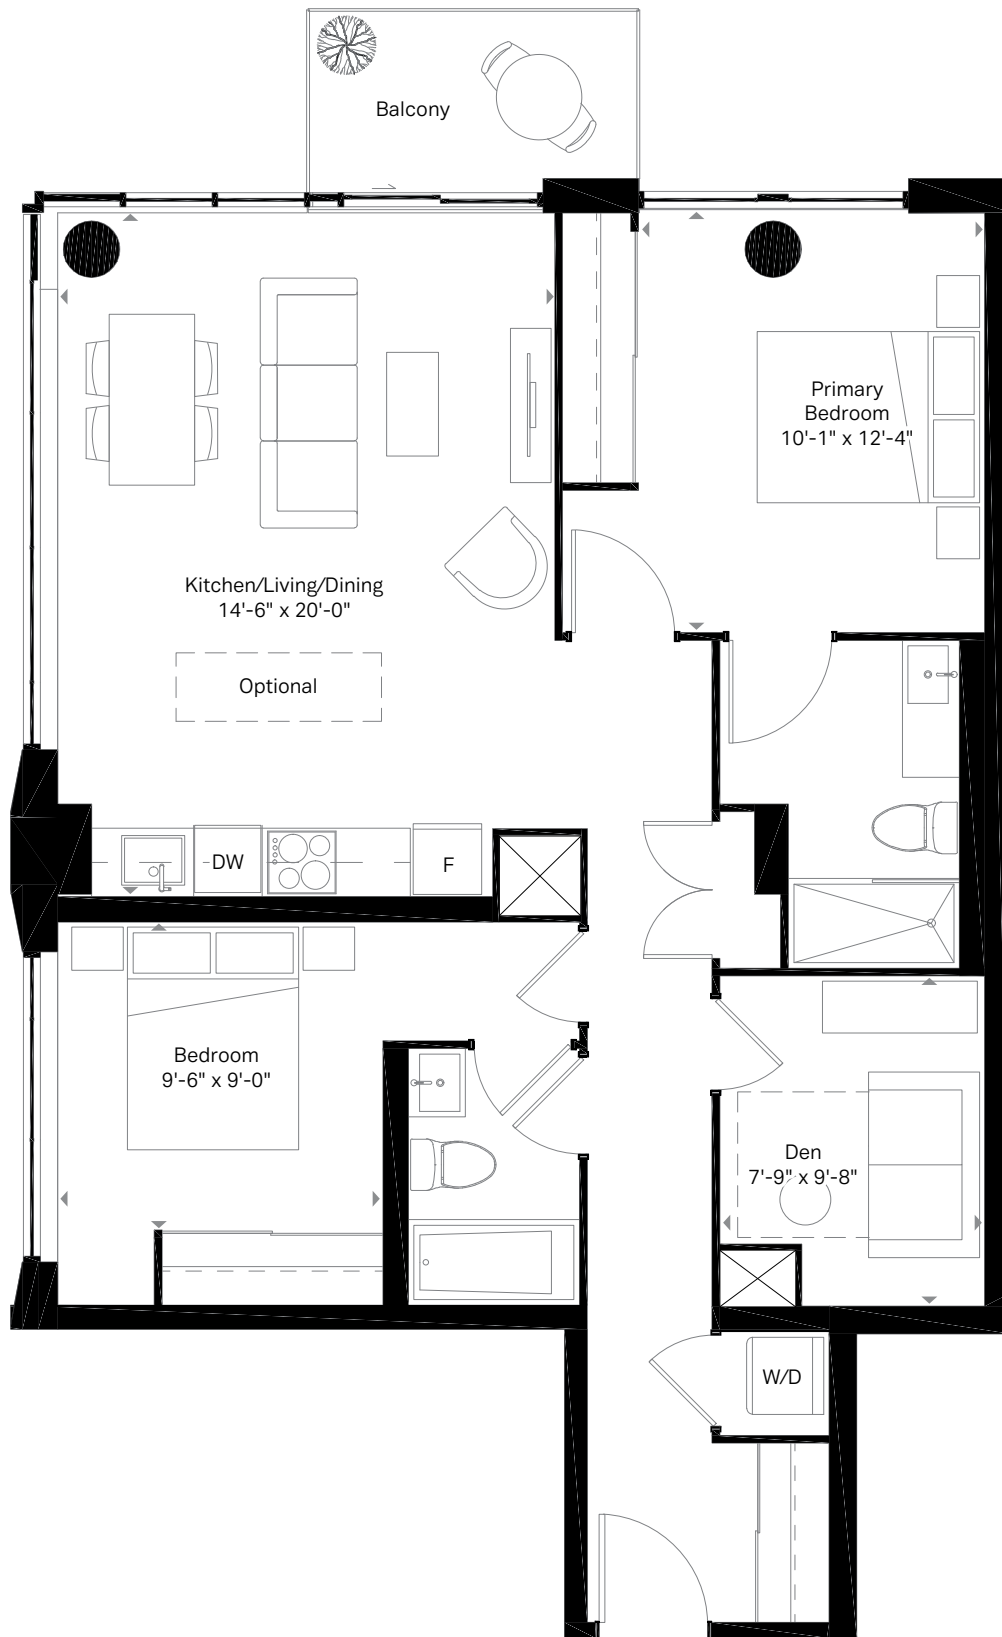

E6A

2 Bed + Den
2 Bath

1044 SQ. FT.
Balcony 48 sq. ft.

Motto

sierra