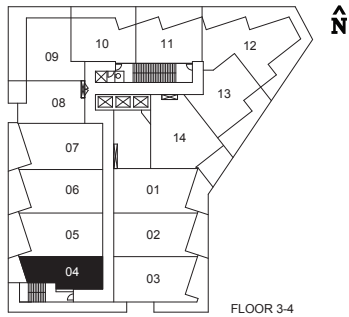

SCHEDULE "D"

SUITE AA

ONE BEDROOM / 593 SQ.FT.

SCHEDULE "D"

SUITE BB

ONE BEDROOM + DEN / 652 SQ.FT.

FLOOR 3-4

FLOOR 2

SCHEDULE "D"

SUITE C [03]

ONE BEDROOM / 511 SQ.FT.

SCHEDULE "D"

SUITE CC

TWO BEDROOM / 734 SQ.FT.

SCHEDULE "D"

SUITE F [06]

TWO BEDROOM / 688 SQ.FT.

SCHEDULE "D"

SUITE FF-07

TWO BEDROOM / 868 SQ.FT.

SCHEDULE "D"

SUITE FF-01/02

TWO BEDROOM / 813 SQ.FT.

SCHEDULE "D"

SCHEDULE "D"

SUITE HH

ONE BEDROOM / 632 SQ.FT.

SCHEDULE "D"

SUITE I [09]

ONE BEDROOM / 608 SQ.FT.

SCHEDULE "D"

SUITE KK