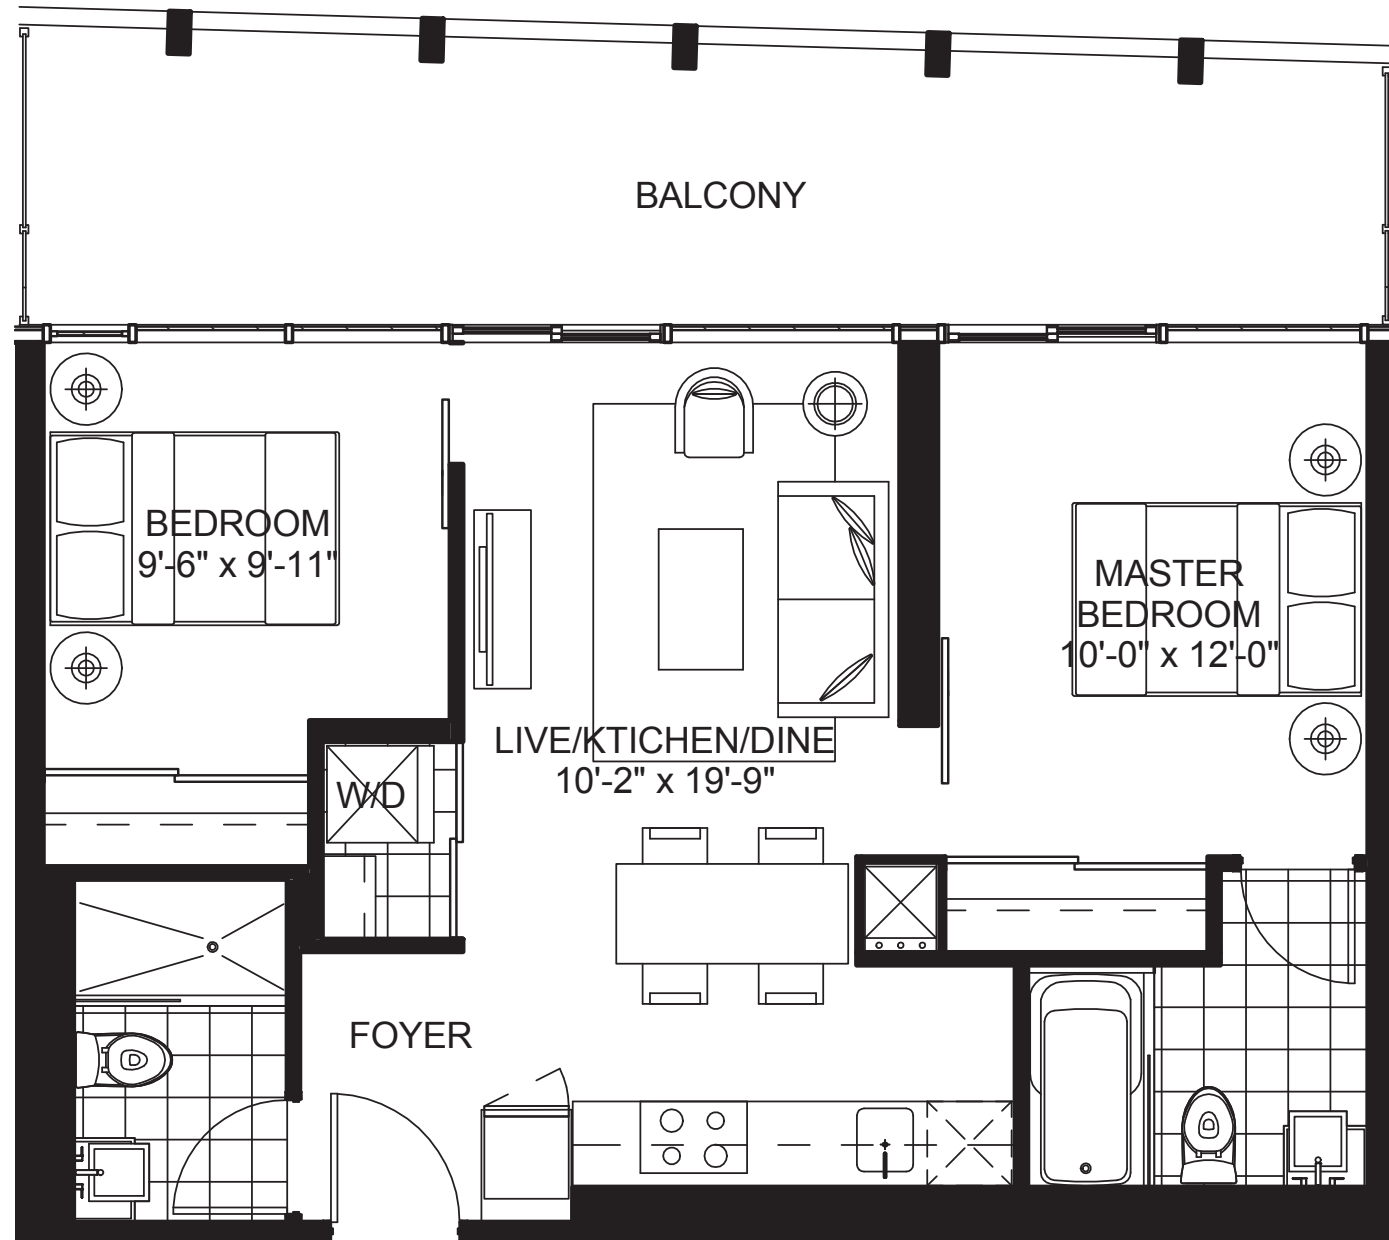

SCHEDULE "D"

SUITE AA

ONE BEDROOM / 593 SQ.FT.

SCHEDULE "D"

SUITE BB

ONE BEDROOM + DEN / 652 SQ.FT.

FLOOR 3-4

FLOOR 2

SCHEDULE "D"

SUITE C [03]

ONE BEDROOM / 511 SQ.FT.

SCHEDULE "D"

SUITE CC

TWO BEDROOM / 734 SQ.FT.

SCHEDULE "D"

SUITE F [06]

TWO BEDROOM / 688 SQ.FT.

SCHEDULE "D"

SUITE FF-07

TWO BEDROOM / 868 SQ.FT.

SCHEDULE "D"

SUITE FF-01/02

TWO BEDROOM / 813 SQ.FT.

SCHEDULE "D"

SUITE FF-05/06

TWO BEDROOM / 817 SQ.FT.

SCHEDULE "D"

SUITE G [07]

TWO BEDROOM / 697 SQ.FT.

SCHEDULE "D"

SUITE GG

TWO BEDROOM / 647 SQ.FT.