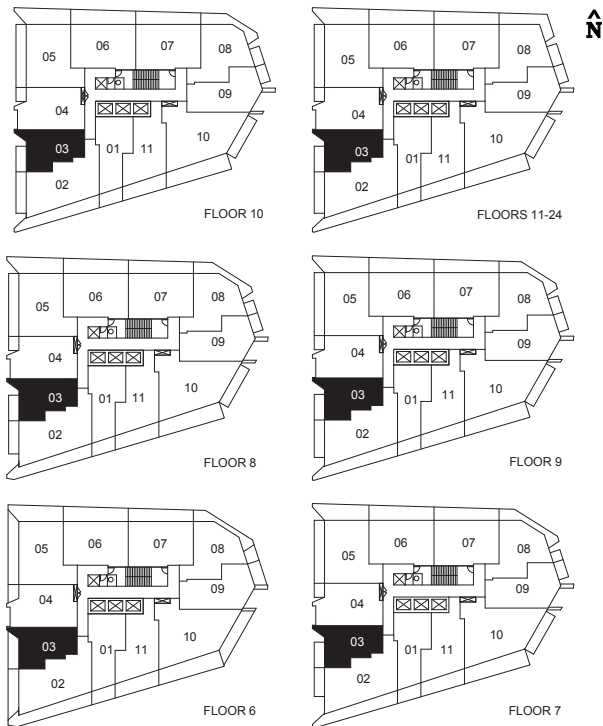

SCHEDULE "D"

SUITE AA

ONE BEDROOM / 593 SQ.FT.

SCHEDULE "D"

SUITE BB

ONE BEDROOM + DEN / 652 SQ.FT.

FLOOR 3-4

FLOOR 2

SCHEDULE "D"

SUITE C [03]

ONE BEDROOM / 511 SQ.FT.

SCHEDULE "D"

SUITE CC

TWO BEDROOM / 734 SQ.FT.

SCHEDULE "D"

SUITE F [06]

TWO BEDROOM / 688 SQ.FT.

SCHEDULE "D"

SUITE FF-07

TWO BEDROOM / 868 SQ.FT.

SCHEDULE "D"

SUITE FF-01/02

TWO BEDROOM / 813 SQ.FT.

SCHEDULE "D"

SUITE FF-05/06

TWO BEDROOM / 817 SQ.FT.

SCHEDULE "D"

SUITE G [07]

TWO BEDROOM / 697 SQ.FT.

SCHEDULE "D"

SUITE GG

TWO BEDROOM / 647 SQ.FT.