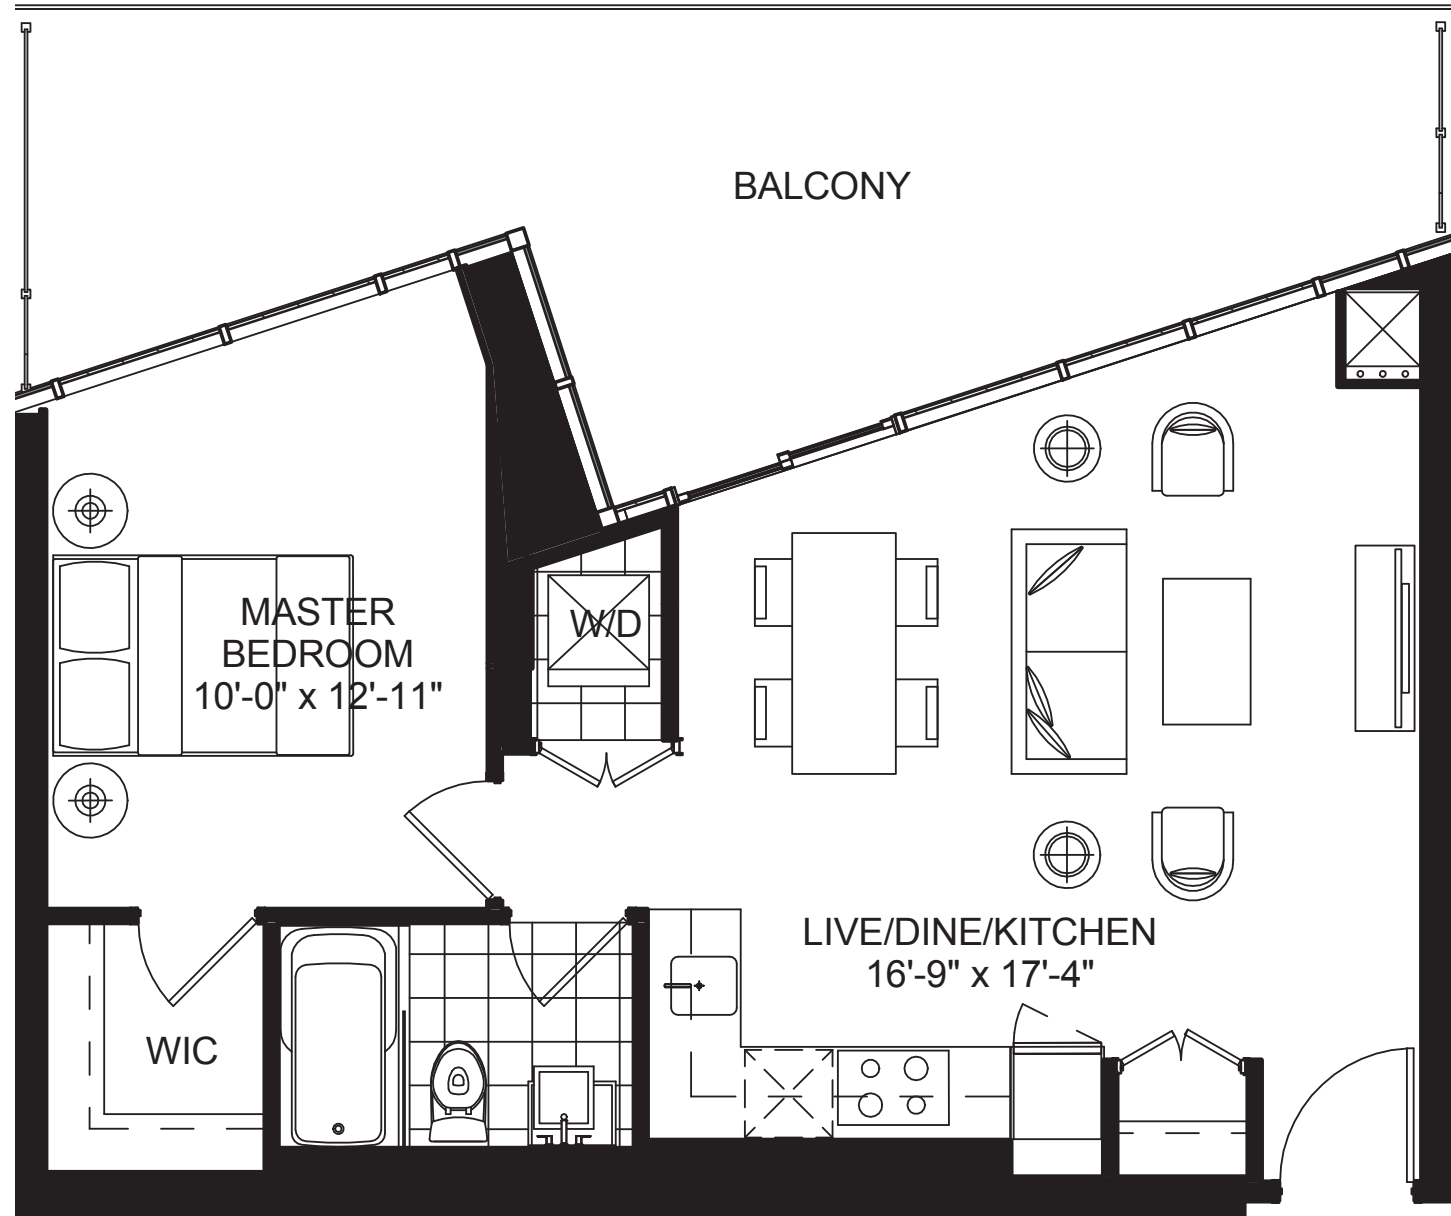

TWO BEDROOM / 688 SQ.FT.

SCHEDULE "D"

SUITE FF-07

TWO BEDROOM / 868 SQ.FT.

SCHEDULE "D"

SUITE FF-01/02

TWO BEDROOM / 813 SQ.FT.

SCHEDULE "D"

SUITE FF-05/06

TWO BEDROOM / 817 SQ.FT.

SCHEDULE "D"

SUITE G [07]

TWO BEDROOM / 697 SQ.FT.

SCHEDULE "D"

SUITE GG

TWO BEDROOM / 647 SQ.FT.

SCHEDULE "D"

SUITE HH

ONE BEDROOM / 632 SQ.FT.

SCHEDULE "D"

SUITE I [09]

ONE BEDROOM / 608 SQ.FT.

SCHEDULE "D"

SUITE KK

TWO BEDROOM / 986 SQ.FT.