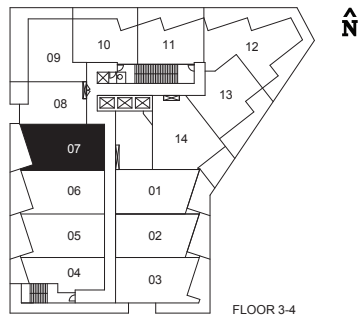

SCHEDULE "D"

SUITE AA

ONE BEDROOM / 593 SQ.FT.

SCHEDULE "D"

SUITE BB

ONE BEDROOM + DEN / 652 SQ.FT.

FLOOR 3-4

FLOOR 2

SCHEDULE "D"

SUITE C [03]

ONE BEDROOM / 511 SQ.FT.

SCHEDULE "D"

SUITE CC

TWO BEDROOM / 734 SQ.FT.

SCHEDULE "D"

SUITE F [06]

TWO BEDROOM / 688 SQ.FT.

SCHEDULE "D"

SUITE FF-07

TWO BEDROOM / 868 SQ.FT.

SCHEDULE "D"

SUITE FF-01/02

TWO BEDROOM / 813 SQ.FT.

SCHEDULE "D"

SUITE FF-05/06

TWO BEDROOM / 817 SQ.FT.

SCHEDULE "D"

SUITE G [07]

TWO BEDROOM / 697 SQ.FT.

SCHEDULE "D"

SUITE GG

TWO BEDROOM / 647 SQ.FT.