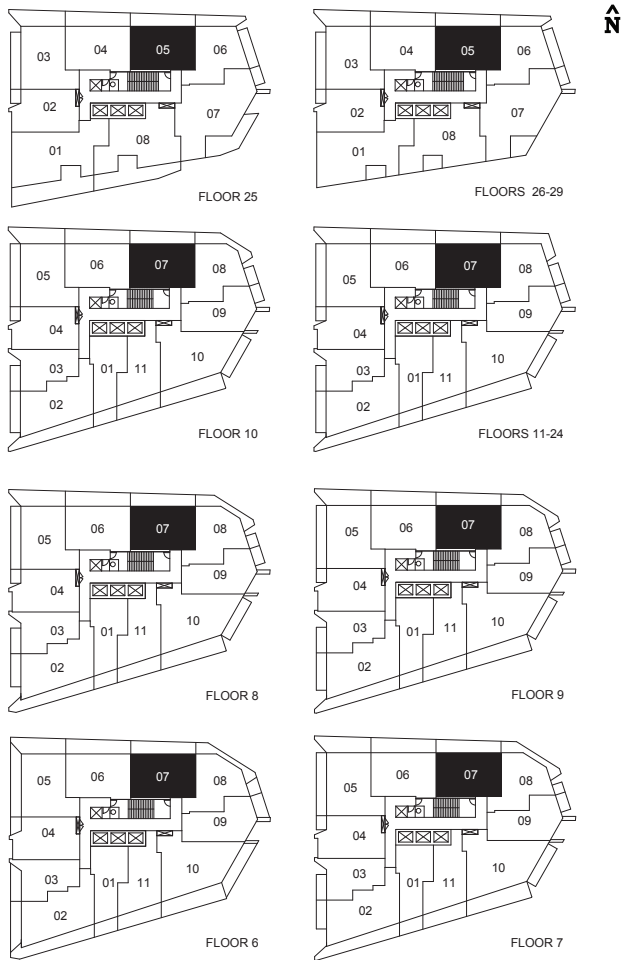

SCHEDULE "D"

SUITE AA

ONE BEDROOM / 593 SQ.FT.

SCHEDULE "D"

SUITE BB

ONE BEDROOM + DEN / 652 SQ.FT.

FLOOR 3-4

FLOOR 2

TWO BEDROOM / 688 SQ.FT.

SCHEDULE "D"

SUITE FF-07

TWO BEDROOM / 868 SQ.FT.

SCHEDULE "D"

SUITE FF-01/02

TWO BEDROOM / 813 SQ.FT.

SCHEDULE "D"

SUITE FF-05/06

TWO BEDROOM / 817 SQ.FT.

SCHEDULE "D"

SUITE G [07]

TWO BEDROOM / 697 SQ.FT.

SCHEDULE "D"

SUITE GG

TWO BEDROOM / 647 SQ.FT.

SCHEDULE "D"

SUITE HH

ONE BEDROOM / 632 SQ.FT.

SCHEDULE "D"

SUITE I [09]

ONE BEDROOM / 608 SQ.FT.

SCHEDULE "D"

SUITE KK