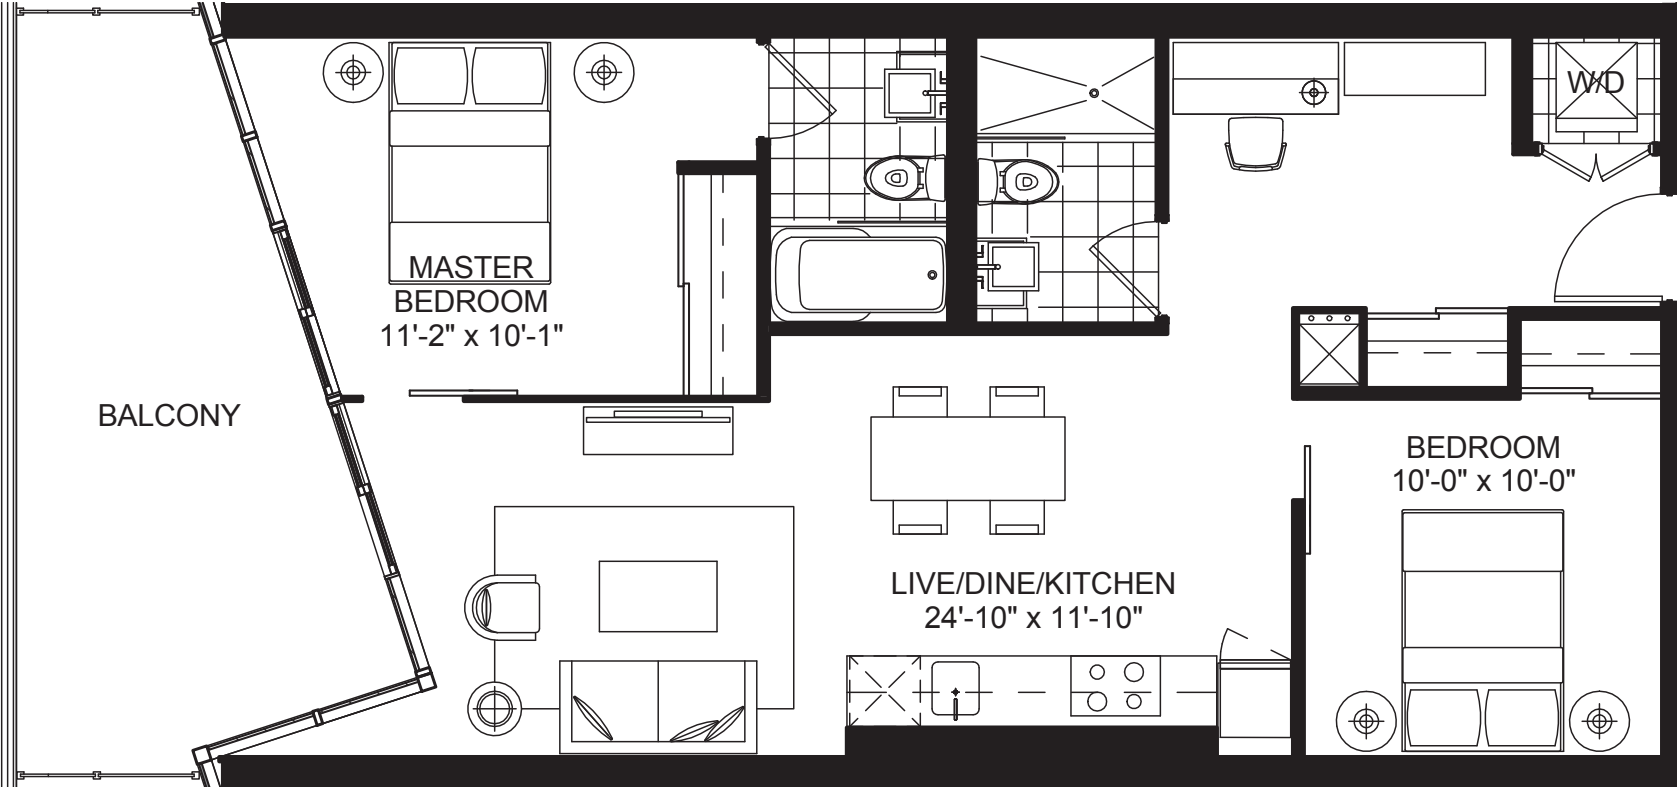

SCHEDULE "D"

SUITE AA

ONE BEDROOM / 593 SQ.FT.

SCHEDULE "D"

SUITE BB

ONE BEDROOM + DEN / 652 SQ.FT.

FLOOR 3-4

FLOOR 2

TWO BEDROOM / 688 SQ.FT.

SCHEDULE "D"

SUITE FF-07

TWO BEDROOM / 868 SQ.FT.

SCHEDULE "D"

SUITE FF-01/02

TWO BEDROOM / 813 SQ.FT.

SCHEDULE "D"

SUITE FF-05/06

TWO BEDROOM / 817 SQ.FT.

SCHEDULE "D"

SUITE G [07]

TWO BEDROOM / 697 SQ.FT.

SCHEDULE "D"

SUITE GG

TWO BEDROOM / 647 SQ.FT.

TWO BEDROOM / 986 SQ.FT.