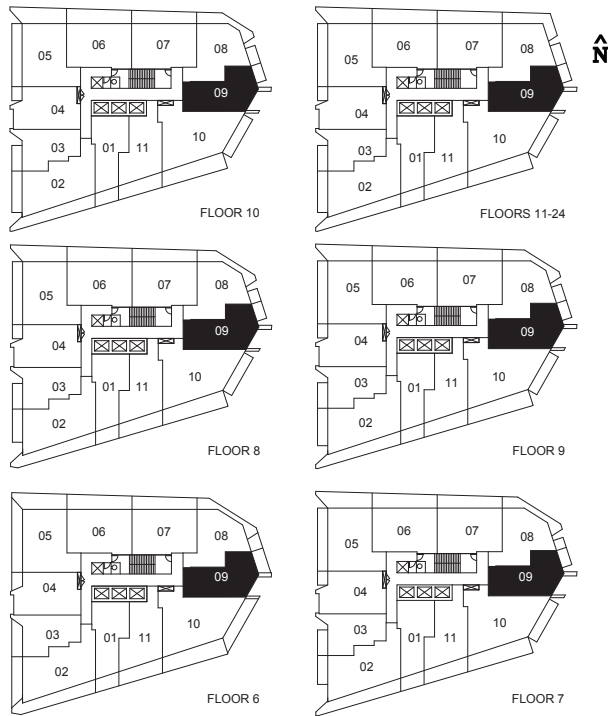

SCHEDULE "D"

SUITE AA

ONE BEDROOM / 593 SQ.FT.

SCHEDULE "D"

SUITE BB

ONE BEDROOM + DEN / 652 SQ.FT.

FLOOR 3-4

FLOOR 2

TWO BEDROOM / 688 SQ.FT.

SCHEDULE "D"

SUITE FF-07

TWO BEDROOM / 868 SQ.FT.

SCHEDULE "D"

SUITE FF-01/02

TWO BEDROOM / 813 SQ.FT.

SCHEDULE "D"

SUITE FF-05/06

TWO BEDROOM / 817 SQ.FT.

SCHEDULE "D"

SUITE G [07]

TWO BEDROOM / 697 SQ.FT.

SCHEDULE "D"

SUITE GG

TWO BEDROOM / 647 SQ.FT.

SCHEDULE "D"

SUITE HH

ONE BEDROOM / 632 SQ.FT.

SCHEDULE "D"

SUITE I [09]

ONE BEDROOM / 608 SQ.FT.

SCHEDULE "D"

SUITE KK