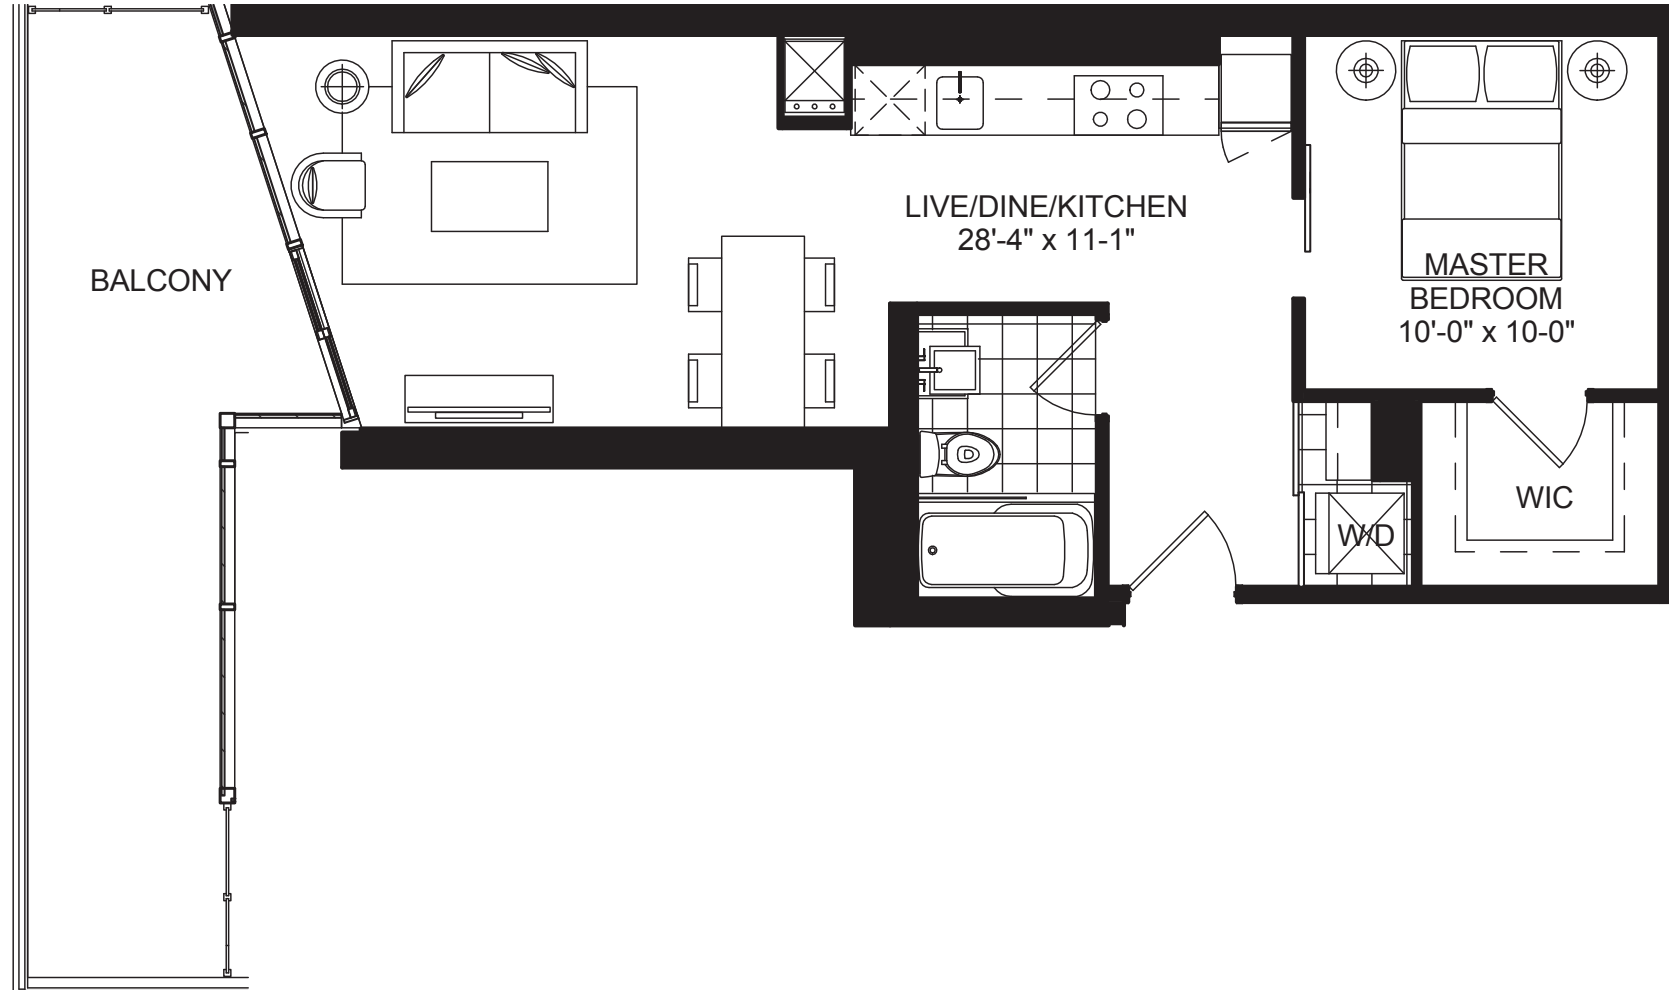

SCHEDULE "D"

SUITE AA

ONE BEDROOM / 593 SQ.FT.

SCHEDULE "D"

SUITE BB

ONE BEDROOM + DEN / 652 SQ.FT.

FLOOR 3-4

FLOOR 2

SCHEDULE "D"

SUITE C [03]

ONE BEDROOM / 511 SQ.FT.

SCHEDULE "D"

SUITE CC

TWO BEDROOM / 734 SQ.FT.

SCHEDULE "D"

SUITE F [06]

TWO BEDROOM / 688 SQ.FT.

SCHEDULE "D"

SUITE FF-07

TWO BEDROOM / 868 SQ.FT.

SCHEDULE "D"

SUITE FF-01/02

TWO BEDROOM / 813 SQ.FT.

SCHEDULE "D"

SUITE FF-05/06

TWO BEDROOM / 817 SQ.FT.

SCHEDULE "D"

SUITE G [07]

TWO BEDROOM / 697 SQ.FT.

SCHEDULE "D"

SUITE GG

TWO BEDROOM / 647 SQ.FT.