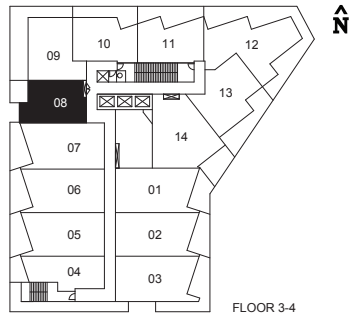

SCHEDULE "D"

SUITE AA

ONE BEDROOM / 593 SQ.FT.

SCHEDULE "D"

SUITE BB

ONE BEDROOM + DEN / 652 SQ.FT.

FLOOR 3-4

FLOOR 2

SCHEDULE "D"

SUITE C [03]

ONE BEDROOM / 511 SQ.FT.

SCHEDULE "D"

SUITE CC

TWO BEDROOM / 734 SQ.FT.

SCHEDULE "D"

SUITE F [06]

TWO BEDROOM / 688 SQ.FT.

SCHEDULE "D"

SUITE FF-07

TWO BEDROOM / 868 SQ.FT.

SCHEDULE "D"

SUITE FF-01/02

TWO BEDROOM / 813 SQ.FT.

SCHEDULE "D"

SCHEDULE "D"

SUITE HH

ONE BEDROOM / 632 SQ.FT.

SCHEDULE "D"

SUITE I [09]

ONE BEDROOM / 608 SQ.FT.

SCHEDULE "D"

SUITE KK