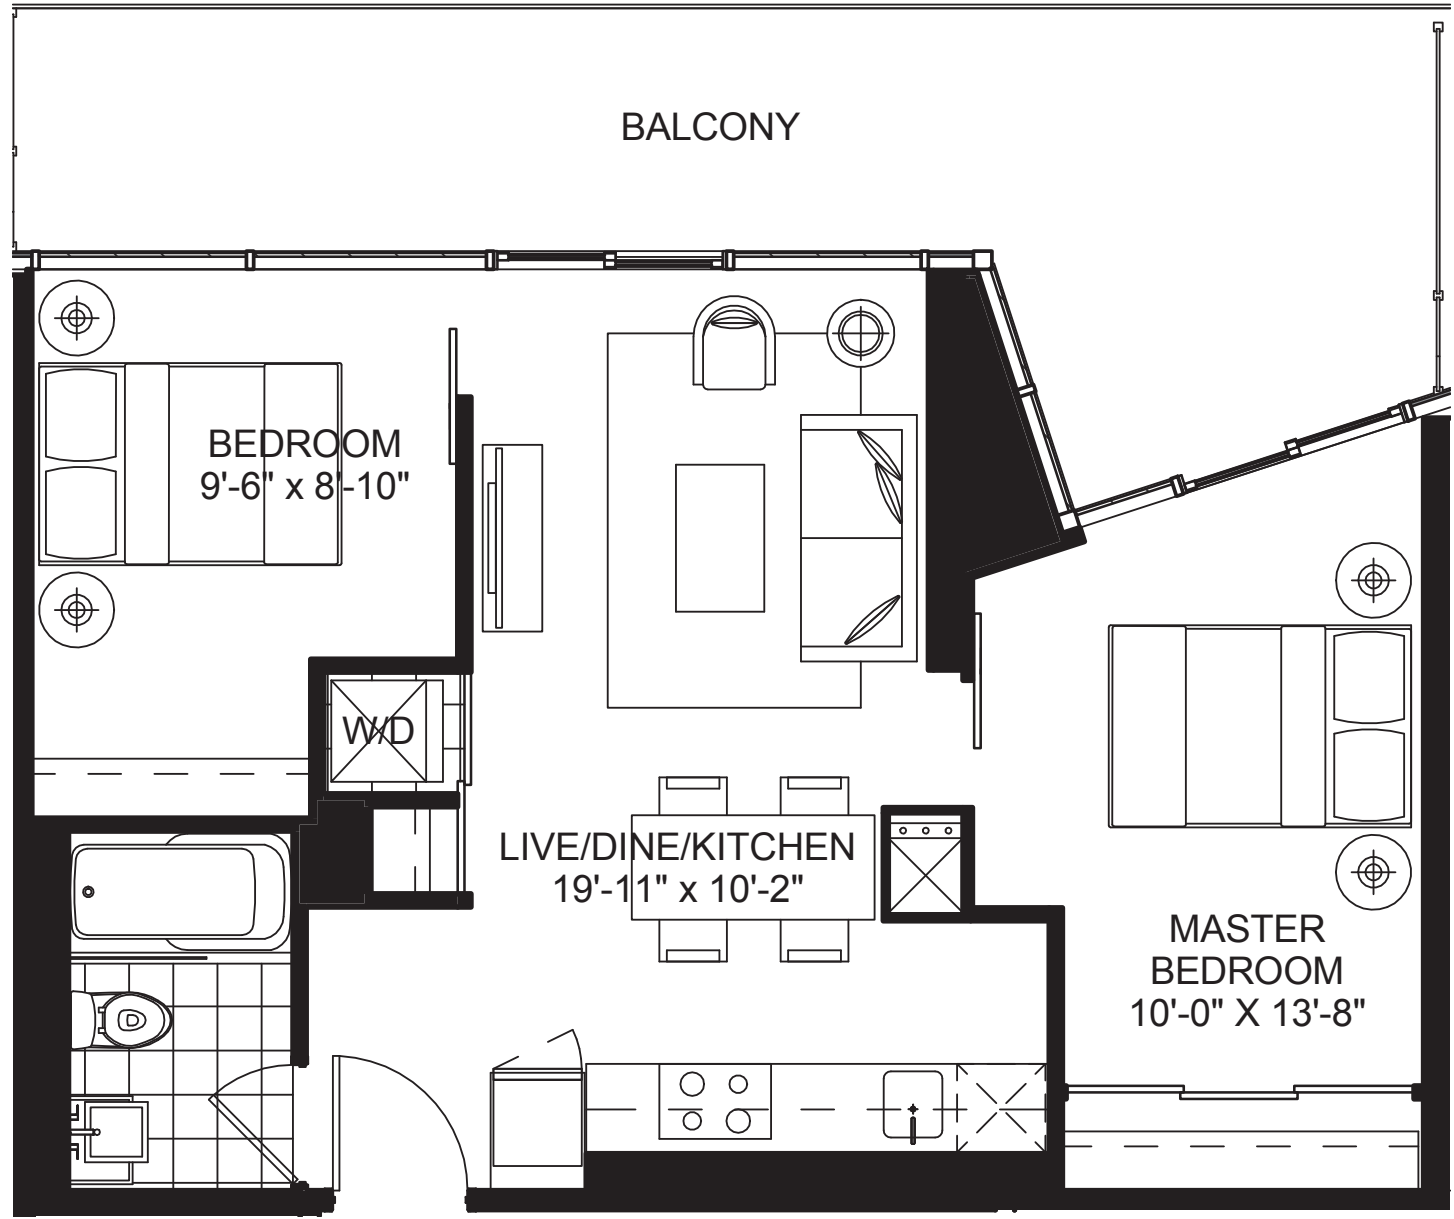

TWO BEDROOM / 688 SQ.FT.

SCHEDULE "D"

SUITE FF-07

TWO BEDROOM / 868 SQ.FT.

SCHEDULE "D"

SUITE FF-01/02

TWO BEDROOM / 813 SQ.FT.

SCHEDULE "D"

SUITE FF-05/06

TWO BEDROOM / 817 SQ.FT.

SCHEDULE "D"

SUITE G [07]

TWO BEDROOM / 697 SQ.FT.

SCHEDULE "D"

SUITE GG

TWO BEDROOM / 647 SQ.FT.

SCHEDULE "D"

SUITE HH

ONE BEDROOM / 632 SQ.FT.

SCHEDULE "D"

SUITE I [09]

ONE BEDROOM / 608 SQ.FT.

SCHEDULE "D"

SUITE KK

TWO BEDROOM / 986 SQ.FT.