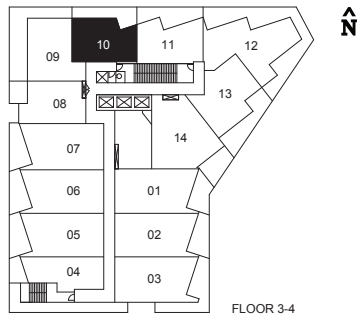

SCHEDULE "D"

SUITE AA

ONE BEDROOM / 593 SQ.FT.

SCHEDULE "D"

SUITE BB

ONE BEDROOM + DEN / 652 SQ.FT.

FLOOR 3-4

FLOOR 2

TWO BEDROOM / 688 SQ.FT.

SCHEDULE "D"

SUITE FF-07

TWO BEDROOM / 868 SQ.FT.

SCHEDULE "D"

SUITE FF-01/02

TWO BEDROOM / 813 SQ.FT.

SCHEDULE "D"

SUITE FF-05/06

TWO BEDROOM / 817 SQ.FT.

SCHEDULE "D"

SUITE G [07]

TWO BEDROOM / 697 SQ.FT.

SCHEDULE "D"

SUITE GG

TWO BEDROOM / 647 SQ.FT.

SCHEDULE "D"

SUITE HH

ONE BEDROOM / 632 SQ.FT.

SCHEDULE "D"

SUITE I [09]

ONE BEDROOM / 608 SQ.FT.

SCHEDULE "D"

SUITE KK