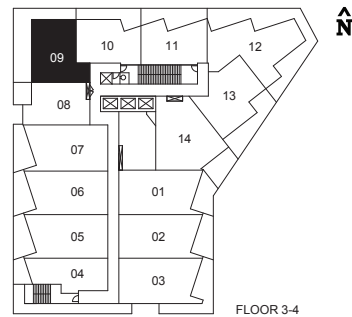

SCHEDULE "D"

SUITE AA

ONE BEDROOM / 593 SQ.FT.

SCHEDULE "D"

SUITE BB

ONE BEDROOM + DEN / 652 SQ.FT.

FLOOR 3-4

FLOOR 2

SCHEDULE "D"

SUITE C [03]

ONE BEDROOM / 511 SQ.FT.

SCHEDULE "D"

SUITE CC

TWO BEDROOM / 734 SQ.FT.

SCHEDULE "D"

SUITE F [06]

TWO BEDROOM / 688 SQ.FT.

SCHEDULE "D"

SUITE FF-07

TWO BEDROOM / 868 SQ.FT.

SCHEDULE "D"

SUITE FF-01/02

TWO BEDROOM / 813 SQ.FT.

SCHEDULE "D"

SUITE FF-05/06

TWO BEDROOM / 817 SQ.FT.

SCHEDULE "D"

SUITE G [07]

TWO BEDROOM / 697 SQ.FT.

SCHEDULE "D"

SUITE GG

TWO BEDROOM / 647 SQ.FT.