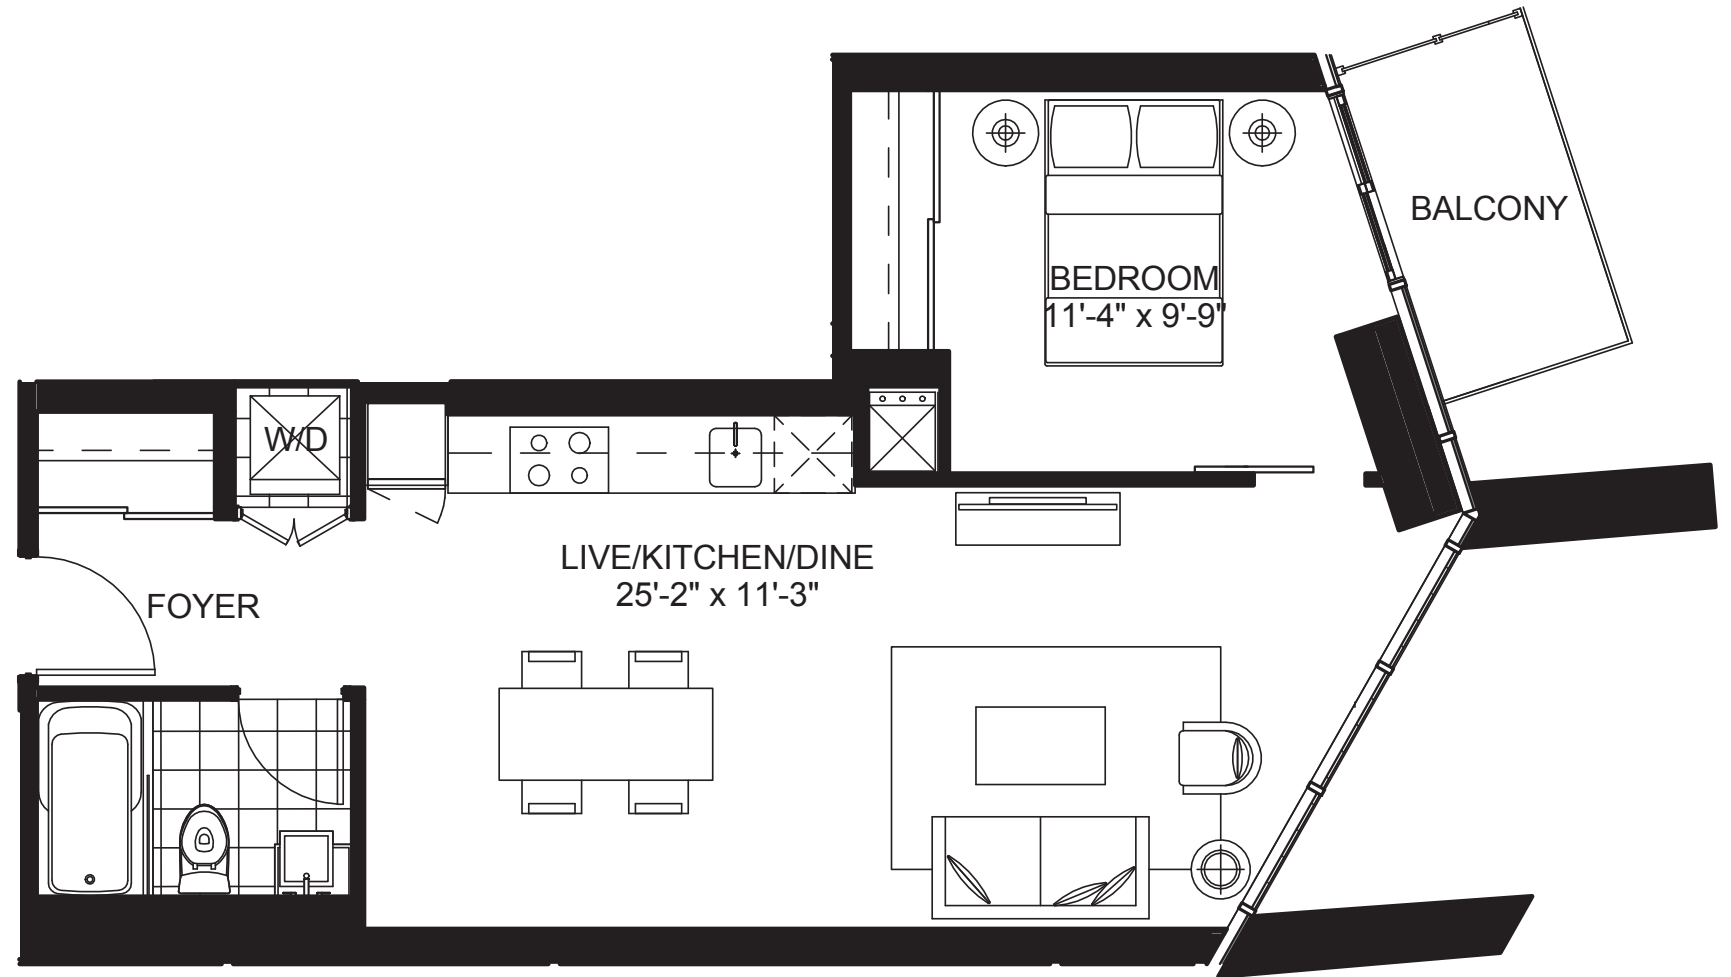

TWO BEDROOM / 688 SQ.FT.

SCHEDULE "D"

SUITE FF-07

TWO BEDROOM / 868 SQ.FT.

SCHEDULE "D"

SUITE FF-01/02

TWO BEDROOM / 813 SQ.FT.

SCHEDULE "D"

SUITE FF-05/06

TWO BEDROOM / 817 SQ.FT.

SCHEDULE "D"

SUITE G [07]

TWO BEDROOM / 697 SQ.FT.

SCHEDULE "D"

SUITE GG

TWO BEDROOM / 647 SQ.FT.

SCHEDULE "D"

SUITE HH

ONE BEDROOM / 632 SQ.FT.

SCHEDULE "D"

SUITE I [09]

ONE BEDROOM / 608 SQ.FT.

SCHEDULE "D"

SUITE KK

TWO BEDROOM / 986 SQ.FT.