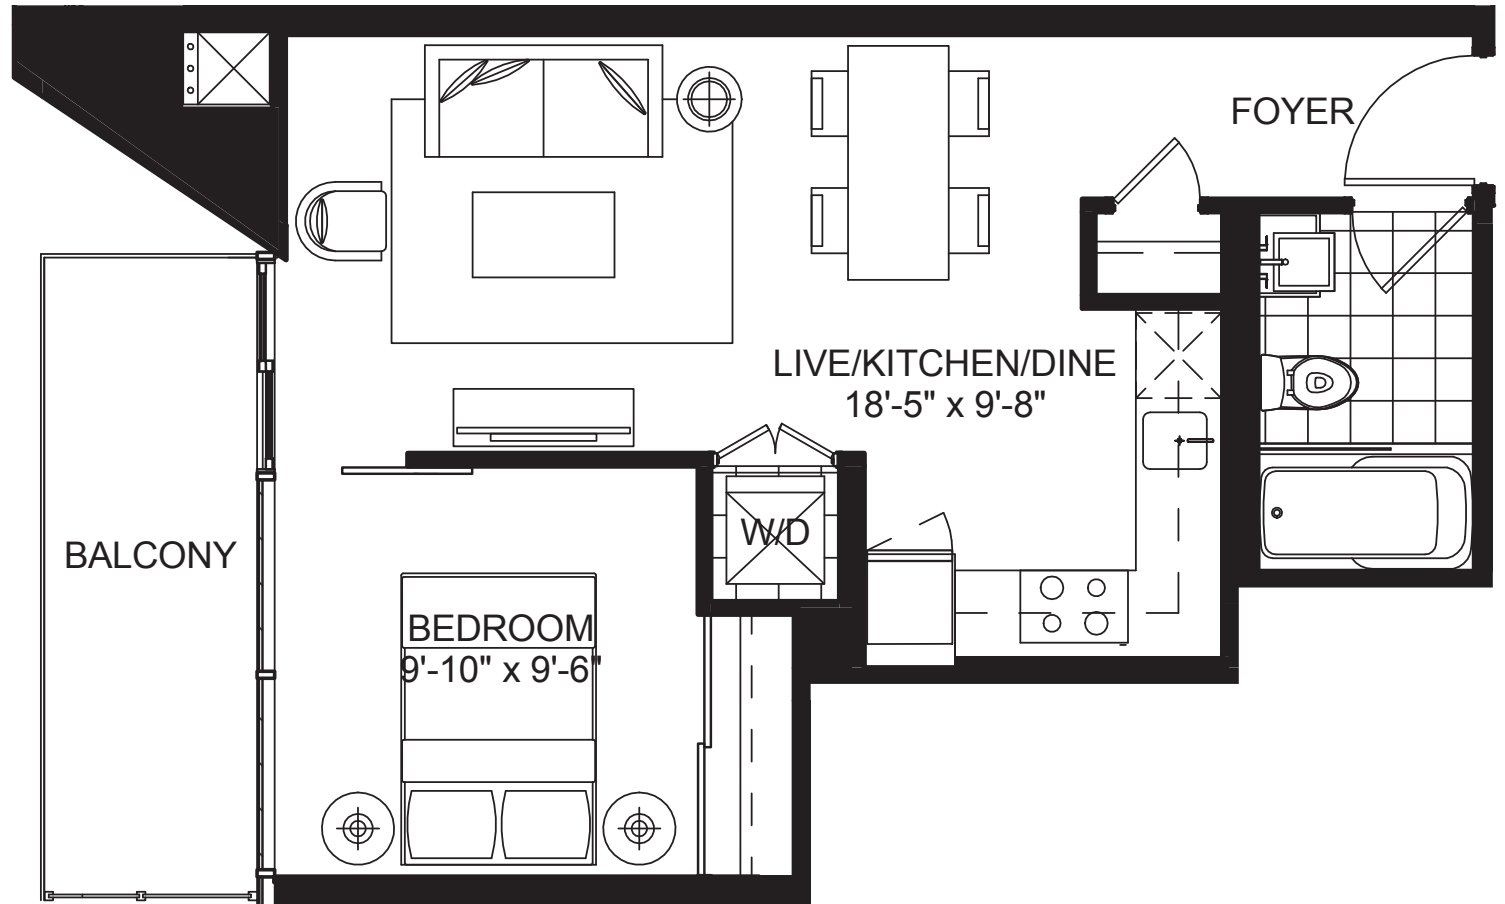

SCHEDULE "D"

SUITE AA

ONE BEDROOM / 593 SQ.FT.

SCHEDULE "D"

SUITE BB

ONE BEDROOM + DEN / 652 SQ.FT.

FLOOR 3-4

FLOOR 2

SCHEDULE "D"

SUITE C [03]

ONE BEDROOM / 511 SQ.FT.

SCHEDULE "D"

SUITE CC

TWO BEDROOM / 734 SQ.FT.

SCHEDULE "D"

SUITE F [06]

TWO BEDROOM / 688 SQ.FT.

SCHEDULE "D"

SUITE FF-07

TWO BEDROOM / 868 SQ.FT.

SCHEDULE "D"

SUITE FF-01/02

TWO BEDROOM / 813 SQ.FT.

SCHEDULE "D"

SUITE FF-05/06

TWO BEDROOM / 817 SQ.FT.

SCHEDULE "D"

SUITE G [07]

TWO BEDROOM / 697 SQ.FT.

SCHEDULE "D"

SUITE GG

TWO BEDROOM / 647 SQ.FT.