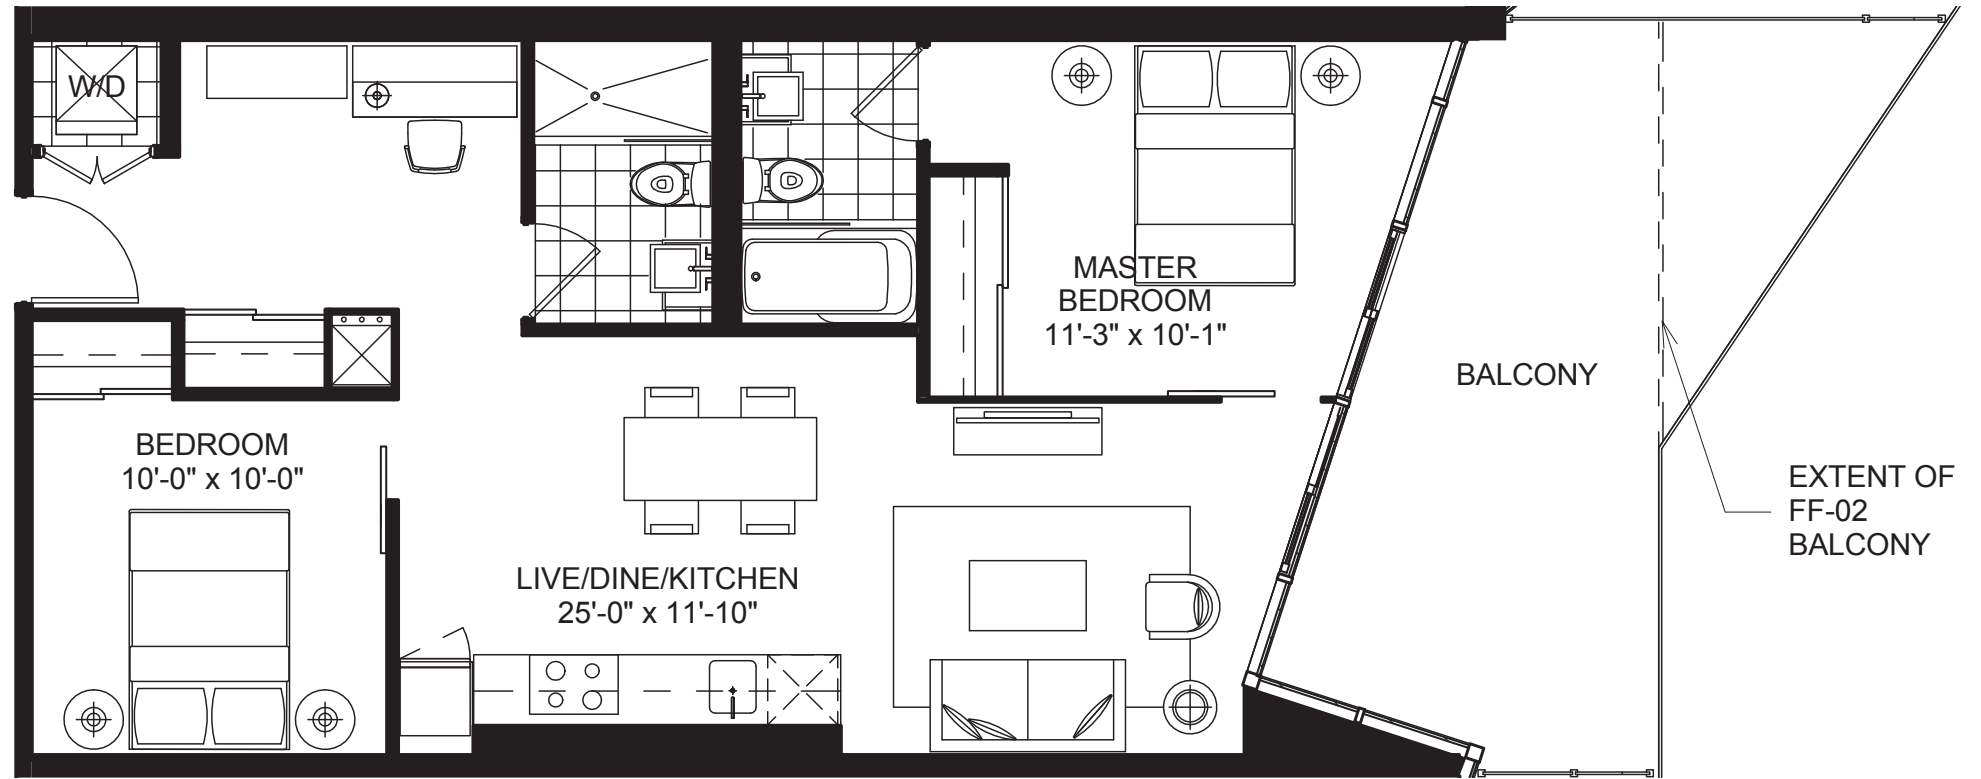

SCHEDULE "D"

SUITE AA

ONE BEDROOM / 593 SQ.FT.

SCHEDULE "D"

SUITE BB

ONE BEDROOM + DEN / 652 SQ.FT.

FLOOR 3-4

FLOOR 2

SCHEDULE "D"

SUITE C [03]

ONE BEDROOM / 511 SQ.FT.

SCHEDULE "D"

SUITE CC

TWO BEDROOM / 734 SQ.FT.

SCHEDULE "D"

SUITE F [06]

TWO BEDROOM / 688 SQ.FT.

SCHEDULE "D"

SUITE FF-07

TWO BEDROOM / 868 SQ.FT.

SCHEDULE "D"

SUITE FF-01/02

TWO BEDROOM / 813 SQ.FT.

SCHEDULE "D"

SUITE FF-05/06

TWO BEDROOM / 817 SQ.FT.

SCHEDULE "D"

SUITE G [07]

TWO BEDROOM / 697 SQ.FT.

SCHEDULE "D"

SUITE GG

TWO BEDROOM / 647 SQ.FT.