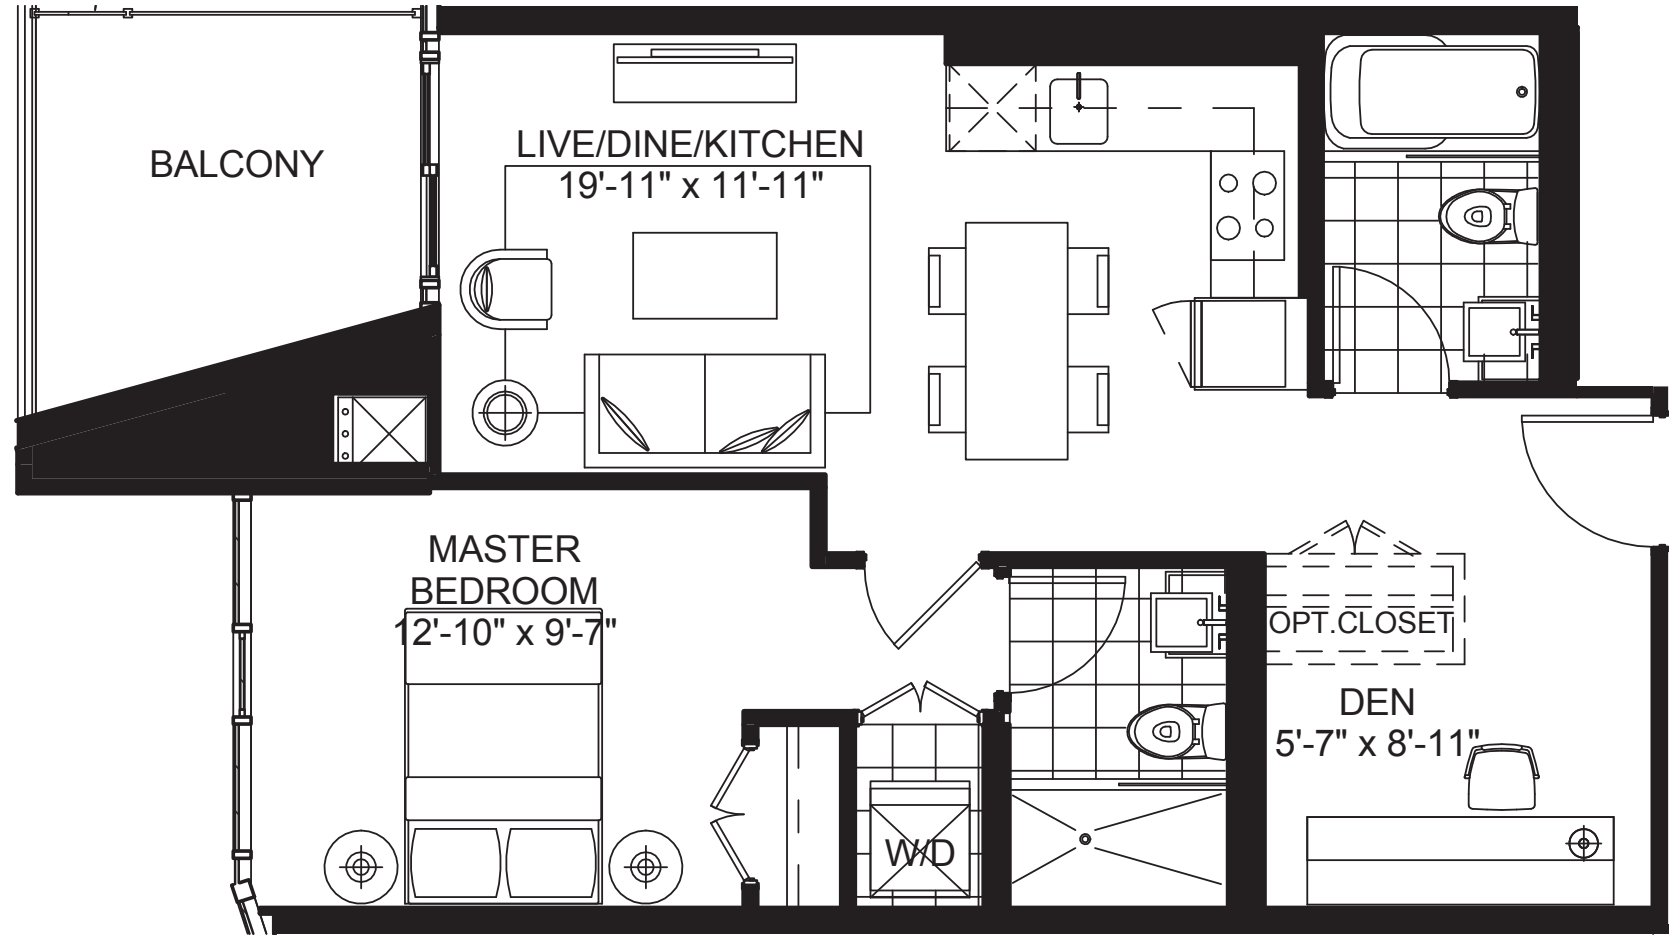

SCHEDULE "D"

SUITE AA

ONE BEDROOM / 593 SQ.FT.

SCHEDULE "D"

SUITE BB

ONE BEDROOM + DEN / 652 SQ.FT.

FLOOR 3-4

FLOOR 2

SCHEDULE "D"

SUITE C [03]

ONE BEDROOM / 511 SQ.FT.

SCHEDULE "D"

SUITE CC

TWO BEDROOM / 734 SQ.FT.

SCHEDULE "D"

SUITE F [06]

TWO BEDROOM / 688 SQ.FT.

SCHEDULE "D"

SUITE FF-07

TWO BEDROOM / 868 SQ.FT.

SCHEDULE "D"

SUITE FF-01/02

TWO BEDROOM / 813 SQ.FT.

SCHEDULE "D"

SUITE FF-05/06

TWO BEDROOM / 817 SQ.FT.

SCHEDULE "D"

SUITE G [07]

TWO BEDROOM / 697 SQ.FT.

SCHEDULE "D"

SUITE GG

TWO BEDROOM / 647 SQ.FT.