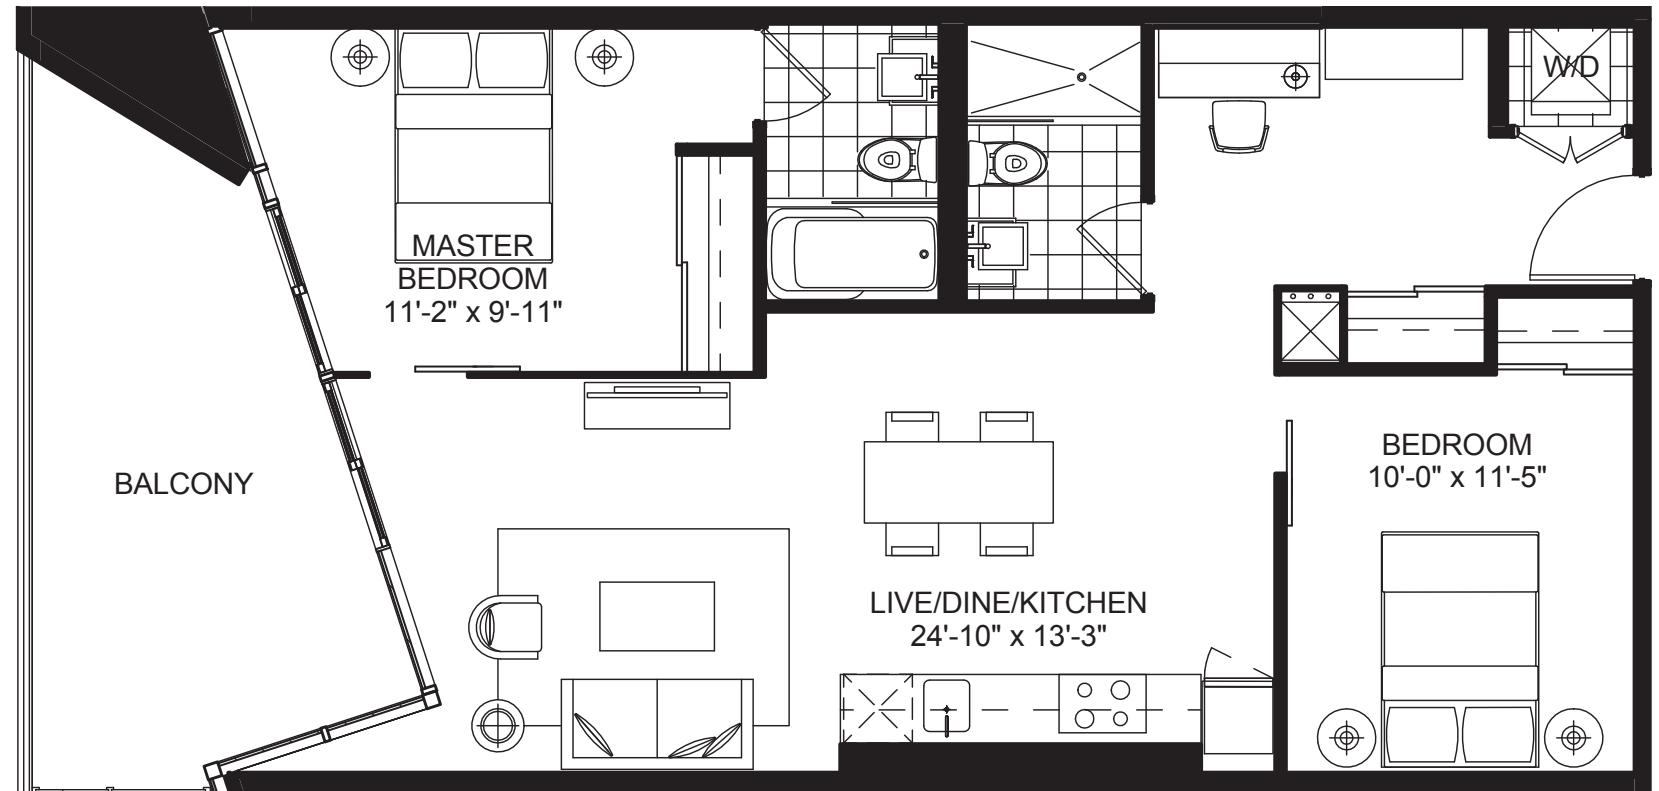

SCHEDULE "D"

SUITE AA

ONE BEDROOM / 593 SQ.FT.

SCHEDULE "D"

SUITE BB

ONE BEDROOM + DEN / 652 SQ.FT.

FLOOR 3-4

FLOOR 2

SCHEDULE "D"

SUITE C [03]

ONE BEDROOM / 511 SQ.FT.

SCHEDULE "D"

SUITE CC

TWO BEDROOM / 734 SQ.FT.

SCHEDULE "D"

SUITE F [06]

TWO BEDROOM / 688 SQ.FT.

SCHEDULE "D"

SUITE FF-07

TWO BEDROOM / 868 SQ.FT.

SCHEDULE "D"

SUITE FF-01/02

TWO BEDROOM / 813 SQ.FT.

SCHEDULE "D"

SUITE FF-05/06

TWO BEDROOM / 817 SQ.FT.

SCHEDULE "D"

SUITE G [07]

TWO BEDROOM / 697 SQ.FT.

SCHEDULE "D"

SUITE GG

TWO BEDROOM / 647 SQ.FT.