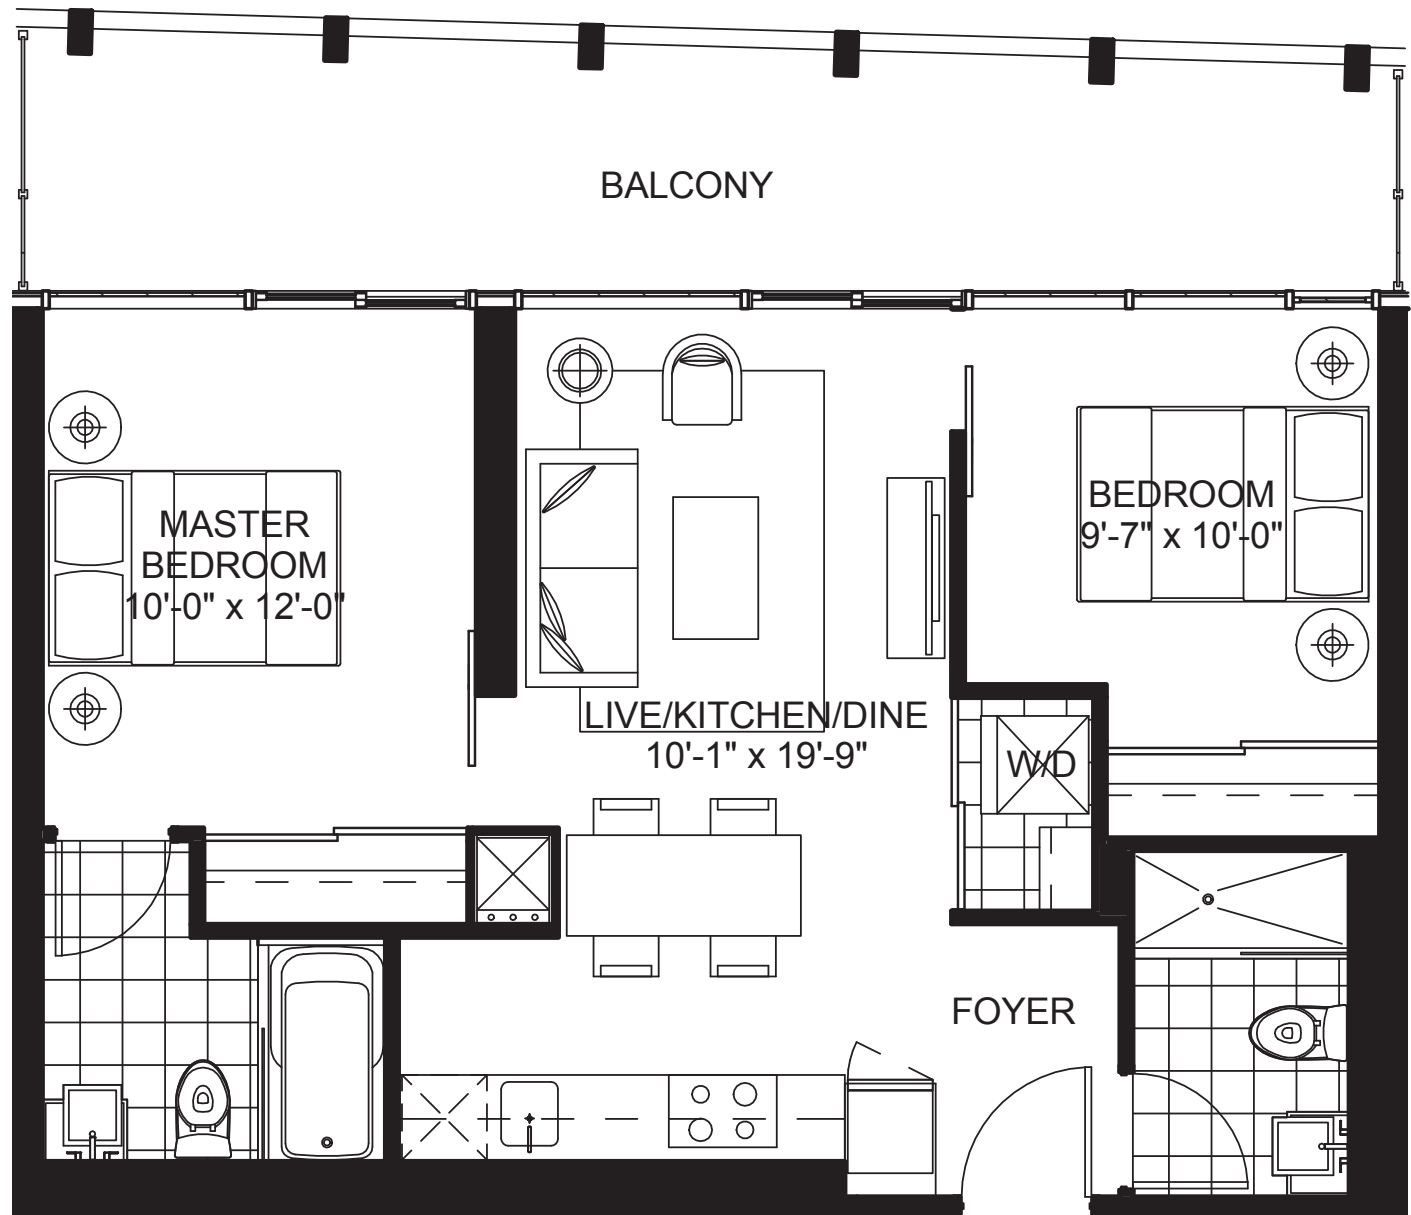

TWO BEDROOM / 688 SQ.FT.

SCHEDULE "D"

SUITE FF-07

TWO BEDROOM / 868 SQ.FT.

SCHEDULE "D"

SUITE FF-01/02

TWO BEDROOM / 813 SQ.FT.

SCHEDULE "D"

SUITE FF-05/06

TWO BEDROOM / 817 SQ.FT.

SCHEDULE "D"

SUITE G [07]

TWO BEDROOM / 697 SQ.FT.

SCHEDULE "D"

SUITE GG

TWO BEDROOM / 647 SQ.FT.

SCHEDULE "D"

SUITE HH

ONE BEDROOM / 632 SQ.FT.

SCHEDULE "D"

SUITE I [09]

ONE BEDROOM / 608 SQ.FT.

SCHEDULE "D"

SUITE KK

TWO BEDROOM / 986 SQ.FT.