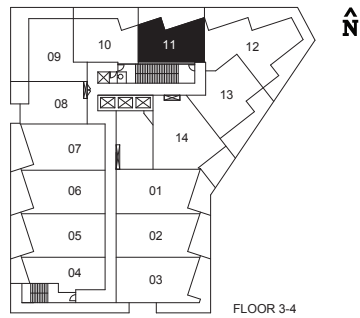

SCHEDULE "D"

SUITE AA

ONE BEDROOM / 593 SQ.FT.

SCHEDULE "D"

SUITE BB

ONE BEDROOM + DEN / 652 SQ.FT.

FLOOR 3-4

FLOOR 2

TWO BEDROOM / 688 SQ.FT.

SCHEDULE "D"

SUITE FF-07

TWO BEDROOM / 868 SQ.FT.

SCHEDULE "D"

SUITE FF-01/02

TWO BEDROOM / 813 SQ.FT.

SCHEDULE "D"

SUITE FF-05/06

TWO BEDROOM / 817 SQ.FT.

SCHEDULE "D"

SUITE G [07]

TWO BEDROOM / 697 SQ.FT.

SCHEDULE "D"

SUITE GG

TWO BEDROOM / 647 SQ.FT.

SCHEDULE "D"

SUITE HH

ONE BEDROOM / 632 SQ.FT.

SCHEDULE "D"

SUITE I [09]

ONE BEDROOM / 608 SQ.FT.

SCHEDULE "D"

SUITE KK