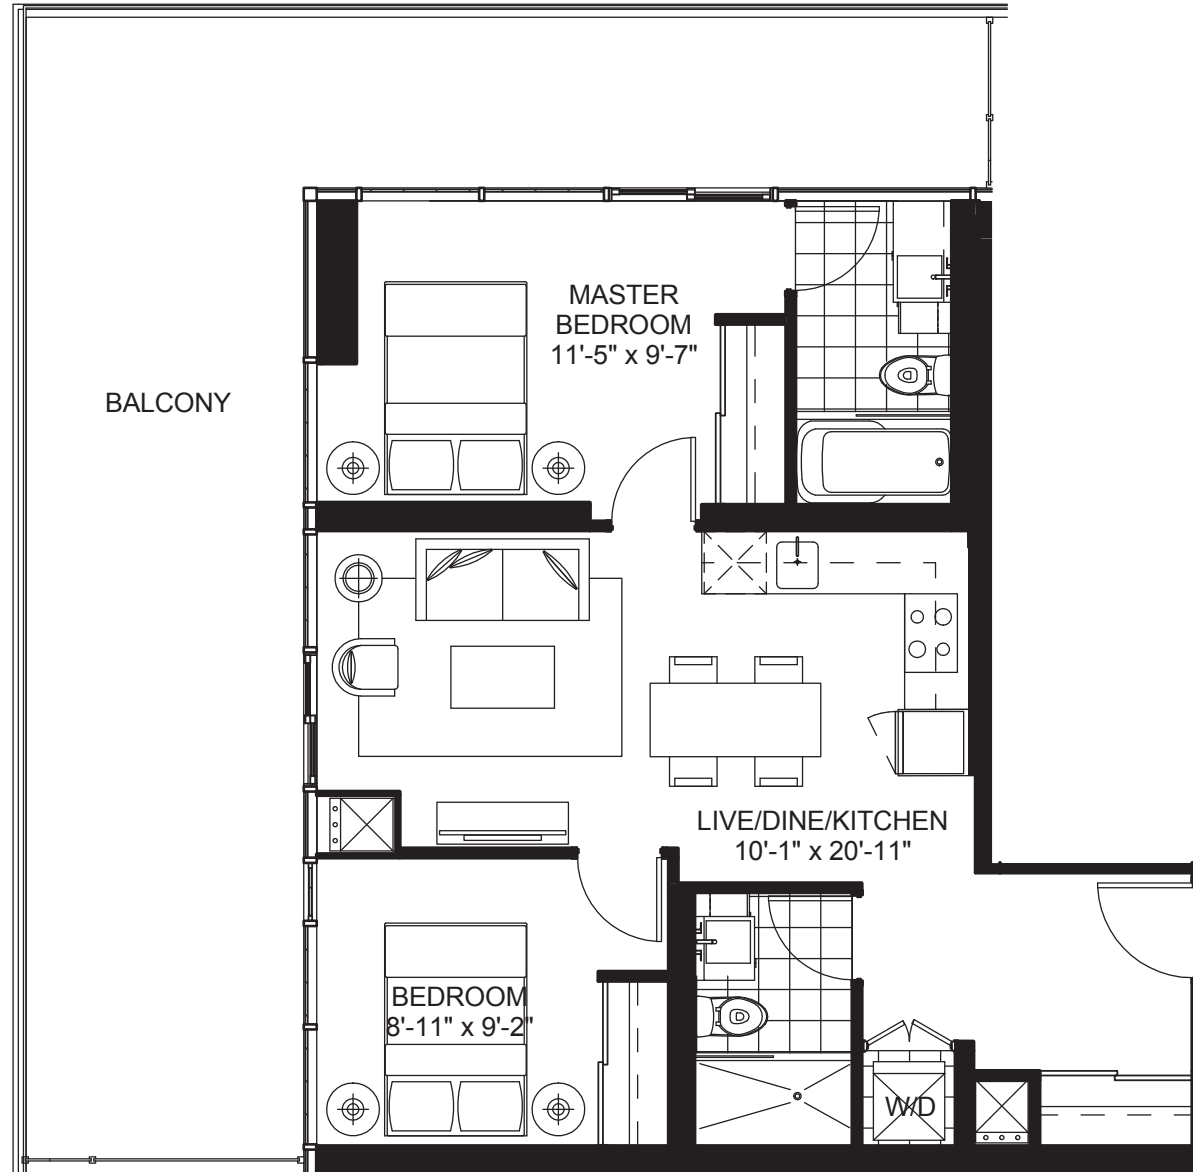

SCHEDULE "D"

SUITE AA

ONE BEDROOM / 593 SQ.FT.

SCHEDULE "D"

SUITE BB

ONE BEDROOM + DEN / 652 SQ.FT.

FLOOR 3-4

FLOOR 2

SCHEDULE "D"

SUITE C [03]

ONE BEDROOM / 511 SQ.FT.

SCHEDULE "D"

SUITE CC

TWO BEDROOM / 734 SQ.FT.

SCHEDULE "D"

SUITE F [06]

TWO BEDROOM / 688 SQ.FT.

SCHEDULE "D"

SUITE FF-07

TWO BEDROOM / 868 SQ.FT.

SCHEDULE "D"

SUITE FF-01/02

TWO BEDROOM / 813 SQ.FT.

SCHEDULE "D"

SUITE FF-05/06

TWO BEDROOM / 817 SQ.FT.

SCHEDULE "D"

SUITE G [07]

TWO BEDROOM / 697 SQ.FT.

SCHEDULE "D"

SUITE GG

TWO BEDROOM / 647 SQ.FT.