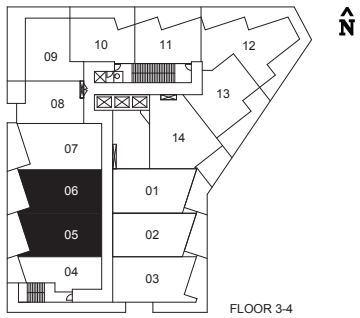

SCHEDULE "D"

SUITE AA

ONE BEDROOM / 593 SQ.FT.

SCHEDULE "D"

SUITE BB

ONE BEDROOM + DEN / 652 SQ.FT.

FLOOR 3-4

FLOOR 2

SCHEDULE "D"

SUITE C [03]

ONE BEDROOM / 511 SQ.FT.

SCHEDULE "D"

SUITE CC

TWO BEDROOM / 734 SQ.FT.

SCHEDULE "D"

SUITE F [06]

TWO BEDROOM / 688 SQ.FT.

SCHEDULE "D"

SUITE FF-07

TWO BEDROOM / 868 SQ.FT.

SCHEDULE "D"

SUITE FF-01/02

TWO BEDROOM / 813 SQ.FT.

SCHEDULE "D"

SUITE FF-05/06

TWO BEDROOM / 817 SQ.FT.

SCHEDULE "D"

SUITE G [07]

TWO BEDROOM / 697 SQ.FT.

SCHEDULE "D"

SUITE GG

TWO BEDROOM / 647 SQ.FT.