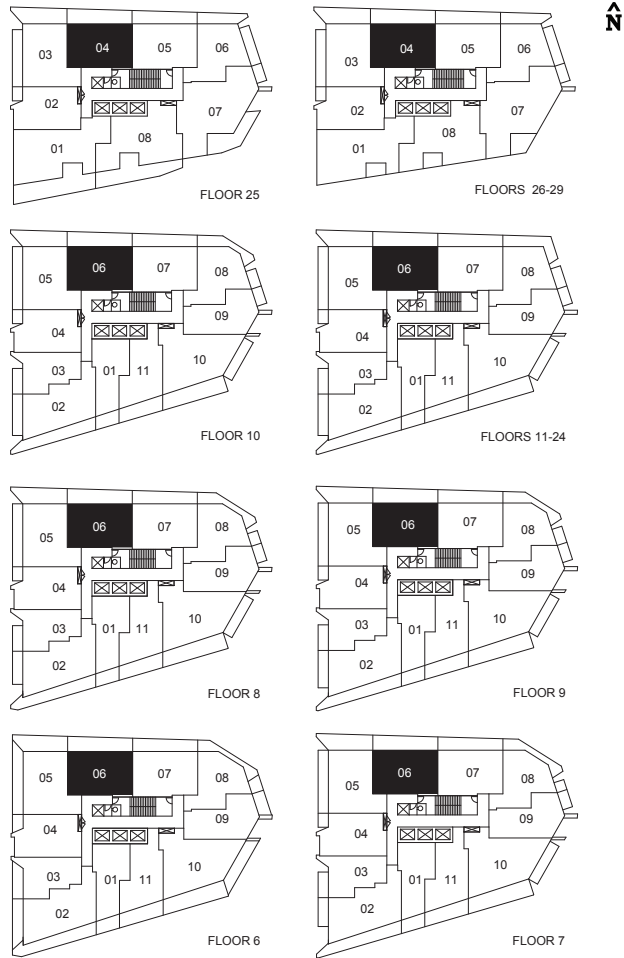

SCHEDULE "D"

SUITE AA

ONE BEDROOM / 593 SQ.FT.

SCHEDULE "D"

SUITE BB

ONE BEDROOM + DEN / 652 SQ.FT.

FLOOR 3-4

FLOOR 2

SCHEDULE "D"

SUITE C [03]

ONE BEDROOM / 511 SQ.FT.

SCHEDULE "D"

SUITE CC

TWO BEDROOM / 734 SQ.FT.

SCHEDULE "D"

SUITE F [06]

TWO BEDROOM / 688 SQ.FT.

SCHEDULE "D"

SUITE FF-07

TWO BEDROOM / 868 SQ.FT.

SCHEDULE "D"

SUITE FF-01/02

TWO BEDROOM / 813 SQ.FT.

SCHEDULE "D"

SUITE FF-05/06

TWO BEDROOM / 817 SQ.FT.

SCHEDULE "D"

SUITE G [07]

TWO BEDROOM / 697 SQ.FT.

SCHEDULE "D"

SUITE GG

TWO BEDROOM / 647 SQ.FT.