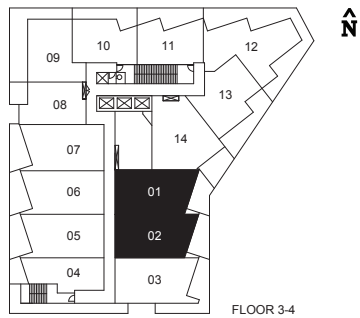

SCHEDULE "D"

SUITE AA

ONE BEDROOM / 593 SQ.FT.

SCHEDULE "D"

SUITE BB

ONE BEDROOM + DEN / 652 SQ.FT.

FLOOR 3-4

FLOOR 2

SCHEDULE "D"

SUITE C [03]

ONE BEDROOM / 511 SQ.FT.

SCHEDULE "D"

SUITE CC

TWO BEDROOM / 734 SQ.FT.

SCHEDULE "D"

SUITE F [06]

TWO BEDROOM / 688 SQ.FT.

SCHEDULE "D"

SUITE FF-07

TWO BEDROOM / 868 SQ.FT.

SCHEDULE "D"

SUITE FF-01/02

TWO BEDROOM / 813 SQ.FT.

SCHEDULE "D"

SUITE FF-05/06

TWO BEDROOM / 817 SQ.FT.

SCHEDULE "D"

SUITE G [07]

TWO BEDROOM / 697 SQ.FT.

SCHEDULE "D"

SUITE GG

TWO BEDROOM / 647 SQ.FT.