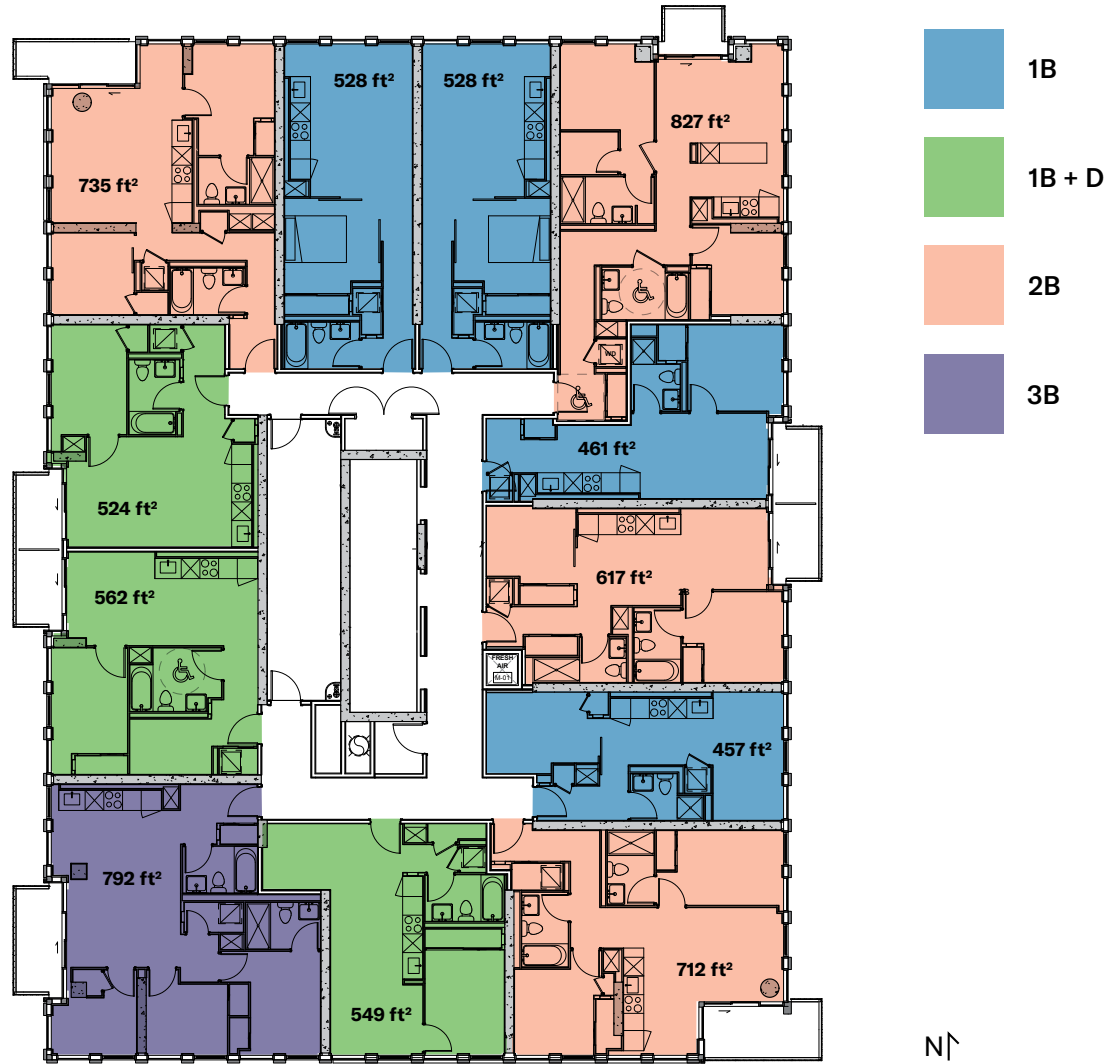

# 316

JUNCTION  
CONDOMINIUMS ▲

## Typical Tower Keyplate

MARLIN  
SPRING

All rights reserved. Buildings and views not to scale. Some features and finishes herein are upgrades or are for illustrative purpose only and may not be available. Furniture is displayed for illustration purposes only. Layout does not necessarily reflect the electrical plan for the suite. Suites are sold unfurnished. Balcony, terrace and façade variations may apply, contact a sales representative for further details. Illustrations are artist's concept only. Prices and specifications subject to change without notice. E. & O.E. February 2023.