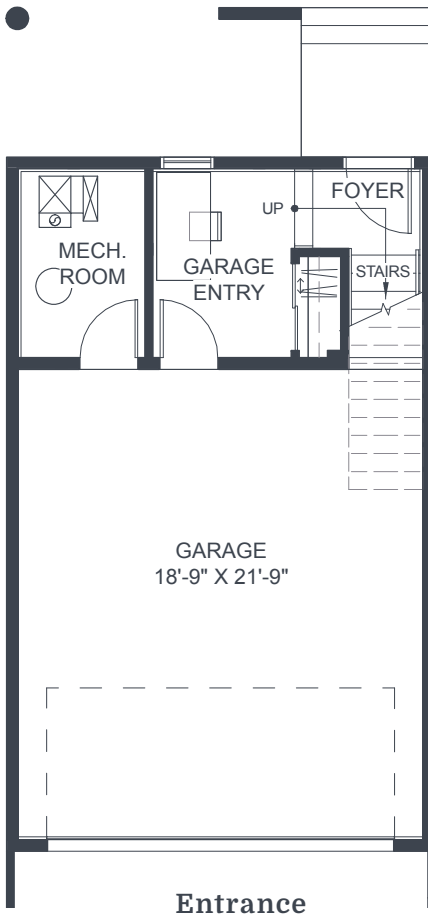

INTERIOR **1,493 Sq. Ft.**
 EXTERIOR **94 Sq. Ft.**
 TOTAL **1,587 Sq. Ft.**

Main Floor

Upper Floor

UNIT 16B

3 Storey
2 Bedroom
2.5 Bath

INTERIOR **1,165 Sq. Ft.**
 EXTERIOR **77 Sq. Ft.**
 TOTAL **1,242 Sq. Ft.**

Entrance

Main Floor

Upper Floor

UNIT 16B-END

3 Storey
2 Bedroom
2.5 Bath

INTERIOR 1,177 Sq. Ft.

EXTERIOR 77 Sq. Ft.

TOTAL 1,254 Sq. Ft.

Entrance

Main Floor

Upper Floor

UNIT 19B-END

3 Storey
3 Bedroom
2.5 Bath

INTERIOR **1,493** Sq. Ft.
 EXTERIOR **94** Sq. Ft.
 TOTAL **1,587** Sq. Ft.

Main Floor

Upper Floor

UNIT 16B

3 Storey
2 Bedroom
2.5 Bath

INTERIOR **1,165 Sq. Ft.**
EXTERIOR **77 Sq. Ft.**
TOTAL **1,242 Sq. Ft.**

Entrance

Main Floor

Upper Floor

UNIT 19B-END

3 Storey
3 Bedroom
2.5 Bath