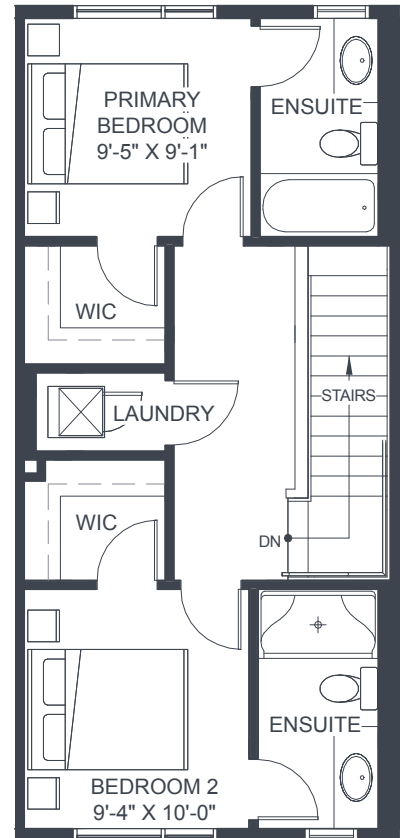

UNIT 16B

3 Storey
2 Bedroom
2.5 Bath

INTERIOR **1,165 Sq. Ft.**
EXTERIOR **77 Sq. Ft.**
TOTAL **1,242 Sq. Ft.**

Entrance

Main Floor

Upper Floor

UNIT 19B-END

3 Storey
3 Bedroom
2.5 Bath

INTERIOR **1,493 Sq. Ft.**
 EXTERIOR **94 Sq. Ft.**
 TOTAL **1,587 Sq. Ft.**

Main Floor

Upper Floor

UNIT 16B

3 Storey
2 Bedroom
2.5 Bath

INTERIOR **1,165 Sq. Ft.**
 EXTERIOR **77 Sq. Ft.**
 TOTAL **1,242 Sq. Ft.**

Entrance

Main Floor

Upper Floor

UNIT 16B-END

3 Storey
2 Bedroom
2.5 Bath

INTERIOR 1,177 Sq. Ft.

EXTERIOR 77 Sq. Ft.

TOTAL 1,254 Sq. Ft.

Entrance

Main Floor

Upper Floor

UNIT 19B-END

3 Storey
3 Bedroom
2.5 Bath

INTERIOR **1,493** Sq. Ft.
 EXTERIOR **94** Sq. Ft.
 TOTAL **1,587** Sq. Ft.

Main Floor

Upper Floor