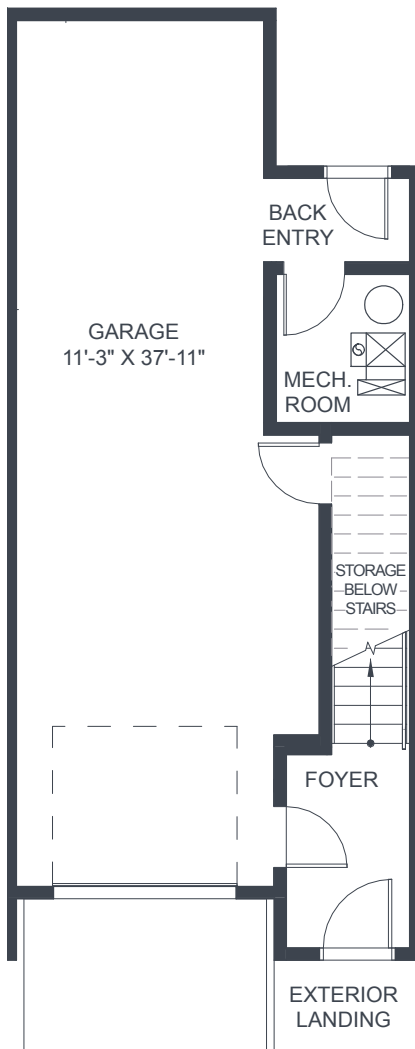

UNIT 16B

3 Storey
2 Bedroom
2.5 Bath

INTERIOR **1,165 Sq. Ft.**
EXTERIOR **77 Sq. Ft.**
TOTAL **1,242 Sq. Ft.**

Entrance

Main Floor

Upper Floor

UNIT 19B-END

3 Storey
3 Bedroom
2.5 Bath

Entrance

Main Floor

Upper Floor

UNIT 19B-END

3 Storey
3 Bedroom
2.5 Bath

INTERIOR **1,493** Sq. Ft.
 EXTERIOR **94** Sq. Ft.
 TOTAL **1,587** Sq. Ft.

Main Floor

Upper Floor

Entrance

Main Floor

Upper Floor

UNIT 18F

3 Storey
3 Bedroom
2.5 Bath

INTERIOR 1,315 Sq. Ft.
 EXTERIOR 81 Sq. Ft.
 TOTAL 1,396 Sq. Ft.

Entrance

Main Floor

Upper Floor

UNIT 19F-END

3 Storey
3 Bedroom
2.5 Bath

INTERIOR **1,492 Sq. Ft.**
 EXTERIOR **83 Sq. Ft.**
 TOTAL **1,575 Sq. Ft.**

Entrance

Main Floor

Upper Floor