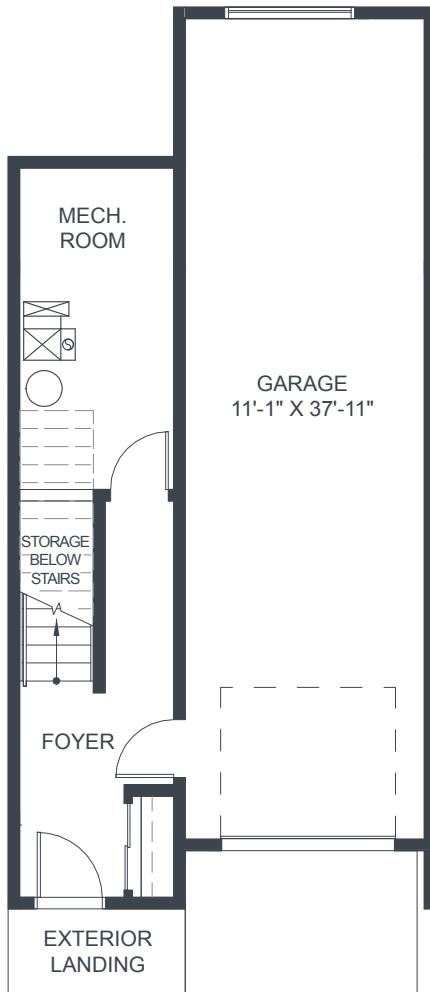

UNIT 16B

3 Storey
2 Bedroom
2.5 Bath

INTERIOR **1,165 Sq. Ft.**
EXTERIOR **77 Sq. Ft.**
TOTAL **1,242 Sq. Ft.**

Entrance

Main Floor

Upper Floor

UNIT 19B-END

3 Storey
3 Bedroom
2.5 Bath

INTERIOR **1,493** Sq. Ft.
 EXTERIOR **94** Sq. Ft.
 TOTAL **1,587** Sq. Ft.

Main Floor

Upper Floor

UNIT 16F

3 Storey
2 Bedroom
2.5 Bath

INTERIOR **1,166 Sq. Ft.**
EXTERIOR **77 Sq. Ft.**
TOTAL **1,243 Sq. Ft.**

Entrance

Main Floor

Upper Floor

UNIT 18F

3 Storey
3 Bedroom
2.5 Bath

INTERIOR 1,315 Sq. Ft.
 EXTERIOR 81 Sq. Ft.
 TOTAL 1,396 Sq. Ft.

Entrance

Main Floor

Upper Floor

UNIT 19F-END

3 Storey
3 Bedroom
2.5 Bath

INTERIOR **1,492 Sq. Ft.**
 EXTERIOR **83 Sq. Ft.**
 TOTAL **1,575 Sq. Ft.**

Entrance

Main Floor

Upper Floor