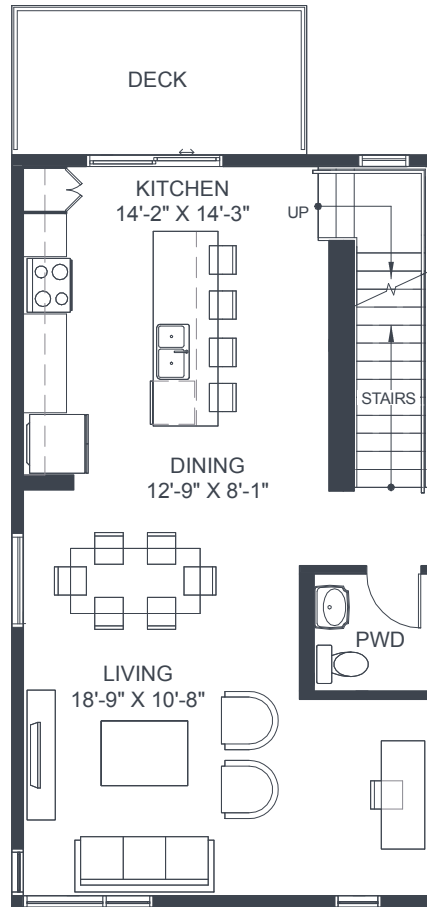

Entrance

Main Floor

Upper Floor

UNIT 19B-END

3 Storey
3 Bedroom
2.5 Bath

INTERIOR **1,493** Sq. Ft.
 EXTERIOR **94** Sq. Ft.
 TOTAL **1,587** Sq. Ft.

Main Floor

Upper Floor

UNIT 16B

3 Storey
2 Bedroom
2.5 Bath

INTERIOR **1,165 Sq. Ft.**
EXTERIOR **77 Sq. Ft.**
TOTAL **1,242 Sq. Ft.**

Entrance

Main Floor

Upper Floor

UNIT 19B-END

3 Storey
3 Bedroom
2.5 Bath

INTERIOR **1,493** Sq. Ft.
 EXTERIOR **94** Sq. Ft.
 TOTAL **1,587** Sq. Ft.

Main Floor

Upper Floor

UNIT 16F

3 Storey
2 Bedroom
2.5 Bath

INTERIOR **1,166 Sq. Ft.**
EXTERIOR **77 Sq. Ft.**
TOTAL **1,243 Sq. Ft.**

Entrance

Main Floor

Upper Floor

UNIT 18F

3 Storey
3 Bedroom
2.5 Bath

INTERIOR 1,315 Sq. Ft.
 EXTERIOR 81 Sq. Ft.
 TOTAL 1,396 Sq. Ft.

Entrance

Main Floor