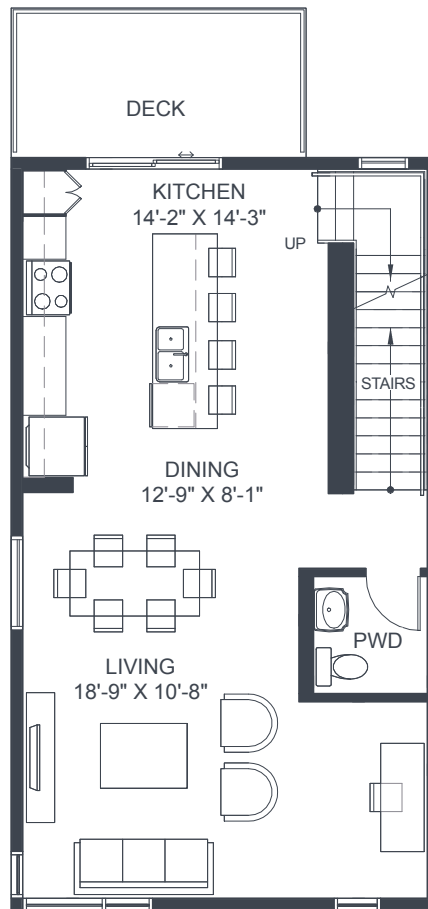

UNIT 16B

3 Storey
2 Bedroom
2.5 Bath

INTERIOR **1,165 Sq. Ft.**
EXTERIOR **77 Sq. Ft.**
TOTAL **1,242 Sq. Ft.**

Entrance

Main Floor

Upper Floor

UNIT 19B-END

3 Storey
3 Bedroom
2.5 Bath

Entrance

Main Floor

Upper Floor

UNIT 16B-END

3 Storey
2 Bedroom
2.5 Bath

INTERIOR 1,177 Sq. Ft.

EXTERIOR 77 Sq. Ft.

TOTAL 1,254 Sq. Ft.

Entrance

Main Floor

Upper Floor

UNIT 19B-END

3 Storey
3 Bedroom
2.5 Bath

INTERIOR **1,493** Sq. Ft.
 EXTERIOR **94** Sq. Ft.
 TOTAL **1,587** Sq. Ft.

Main Floor

Upper Floor