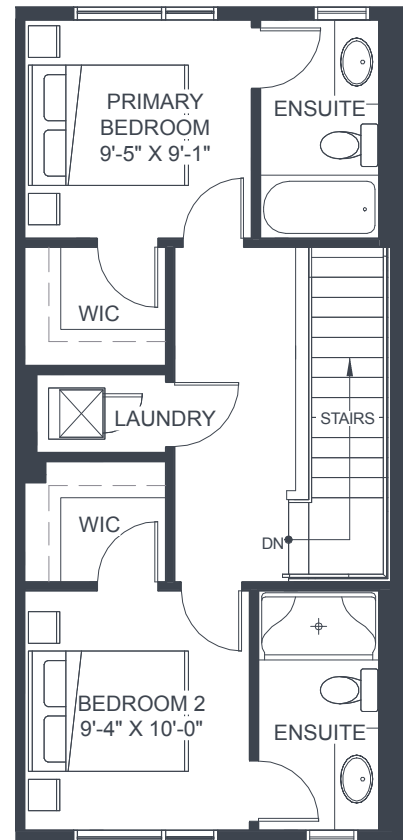

UNIT 16B

3 Storey
2 Bedroom
2.5 Bath

INTERIOR **1,165 Sq. Ft.**
EXTERIOR **77 Sq. Ft.**
TOTAL **1,242 Sq. Ft.**

Entrance

Main Floor

Upper Floor

UNIT 19B-END

3 Storey
3 Bedroom
2.5 Bath

INTERIOR **1,493 Sq. Ft.**
 EXTERIOR **94 Sq. Ft.**
 TOTAL **1,587 Sq. Ft.**

Main Floor

Upper Floor

UNIT 16B

3 Storey
2 Bedroom
2.5 Bath

INTERIOR **1,165 Sq. Ft.**
 EXTERIOR **77 Sq. Ft.**
 TOTAL **1,242 Sq. Ft.**

Entrance

Main Floor

Upper Floor

UNIT 16B-END

3 Storey
2 Bedroom
2.5 Bath

INTERIOR 1,177 Sq. Ft.

EXTERIOR 77 Sq. Ft.

TOTAL 1,254 Sq. Ft.

Entrance

Main Floor

Upper Floor

UNIT 19B-END

3 Storey
3 Bedroom
2.5 Bath

INTERIOR **1,493** Sq. Ft.
 EXTERIOR **94** Sq. Ft.
 TOTAL **1,587** Sq. Ft.

Main Floor

Upper Floor