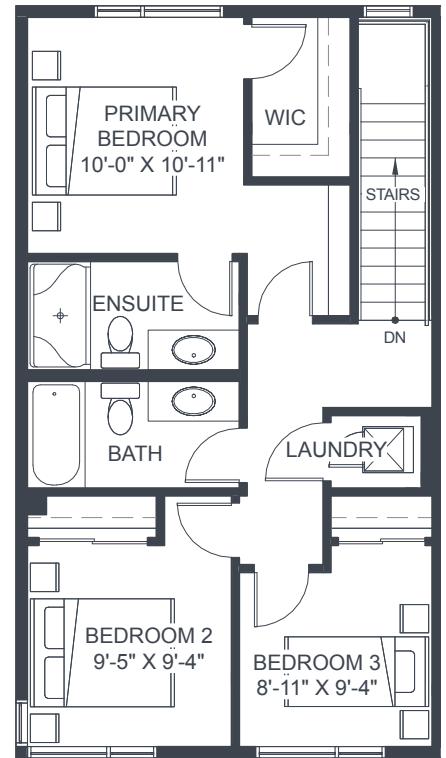

UNIT 16B

3 Storey
2 Bedroom
2.5 Bath

INTERIOR **1,165 Sq. Ft.**
EXTERIOR **77 Sq. Ft.**
TOTAL **1,242 Sq. Ft.**

Entrance

Main Floor

Upper Floor

UNIT 19B-END

3 Storey
3 Bedroom
2.5 Bath

Entrance

Main Floor

Upper Floor

UNIT 16B-END

3 Storey
2 Bedroom
2.5 Bath

INTERIOR 1,177 Sq. Ft.

EXTERIOR 77 Sq. Ft.

TOTAL 1,254 Sq. Ft.

Entrance

Main Floor

Upper Floor

UNIT 19B-END

3 Storey
3 Bedroom
2.5 Bath

INTERIOR **1,493** Sq. Ft.
 EXTERIOR **94** Sq. Ft.
 TOTAL **1,587** Sq. Ft.

Main Floor

Upper Floor