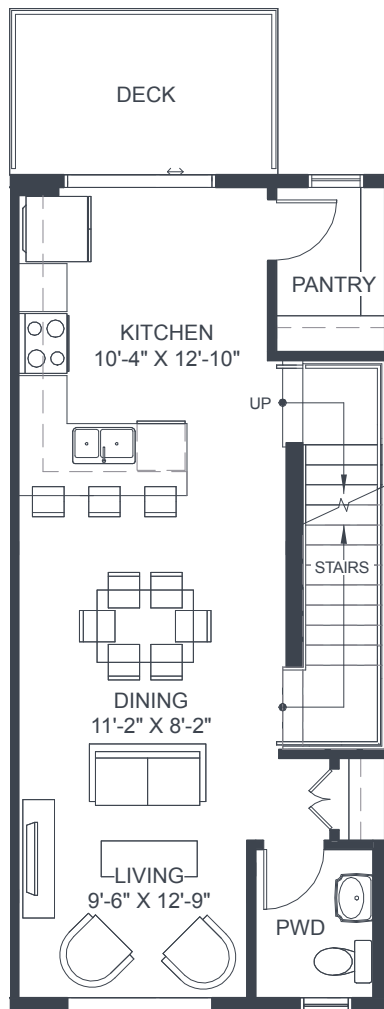

UNIT 16B

3 Storey
2 Bedroom
2.5 Bath

INTERIOR **1,165 Sq. Ft.**
EXTERIOR **77 Sq. Ft.**
TOTAL **1,242 Sq. Ft.**

Entrance

Main Floor

Upper Floor

UNIT 19B-END

3 Storey
3 Bedroom
2.5 Bath

INTERIOR **1,493 Sq. Ft.**
 EXTERIOR **94 Sq. Ft.**
 TOTAL **1,587 Sq. Ft.**

Main Floor

Upper Floor

UNIT 16B

3 Storey
2 Bedroom
2.5 Bath

INTERIOR **1,165 Sq. Ft.**
 EXTERIOR **77 Sq. Ft.**
 TOTAL **1,242 Sq. Ft.**

Entrance

Main Floor

Upper Floor

UNIT 16B-END

3 Storey
2 Bedroom
2.5 Bath

INTERIOR 1,177 Sq. Ft.

EXTERIOR 77 Sq. Ft.

TOTAL 1,254 Sq. Ft.

Entrance

Main Floor

Upper Floor

UNIT 19B-END

3 Storey
3 Bedroom
2.5 Bath

INTERIOR **1,493** Sq. Ft.
 EXTERIOR **94** Sq. Ft.
 TOTAL **1,587** Sq. Ft.

Main Floor

Upper Floor