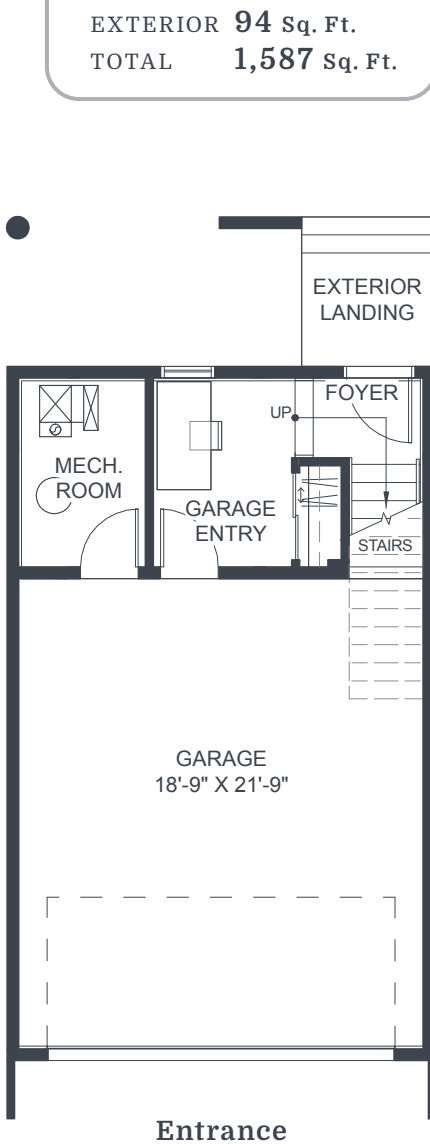

UNIT 16B

3 Storey
2 Bedroom
2.5 Bath

INTERIOR **1,165 Sq. Ft.**
EXTERIOR **77 Sq. Ft.**
TOTAL **1,242 Sq. Ft.**

Entrance

Main Floor

Upper Floor

UNIT 19B-END

3 Storey
3 Bedroom
2.5 Bath

INTERIOR **1,493 Sq. Ft.**
 EXTERIOR **94 Sq. Ft.**
 TOTAL **1,587 Sq. Ft.**

Main Floor

Upper Floor

UNIT 16B

3 Storey
2 Bedroom
2.5 Bath

INTERIOR **1,165 Sq. Ft.**
 EXTERIOR **77 Sq. Ft.**
 TOTAL **1,242 Sq. Ft.**

Entrance

Main Floor

Upper Floor

UNIT 16B-END

3 Storey
2 Bedroom
2.5 Bath

INTERIOR 1,177 Sq. Ft.

EXTERIOR 77 Sq. Ft.

TOTAL 1,254 Sq. Ft.

Entrance

Main Floor

Upper Floor

UNIT 19B-END

3 Storey
3 Bedroom
2.5 Bath

INTERIOR **1,493** Sq. Ft.
 EXTERIOR **94** Sq. Ft.
 TOTAL **1,587** Sq. Ft.

Main Floor

Upper Floor