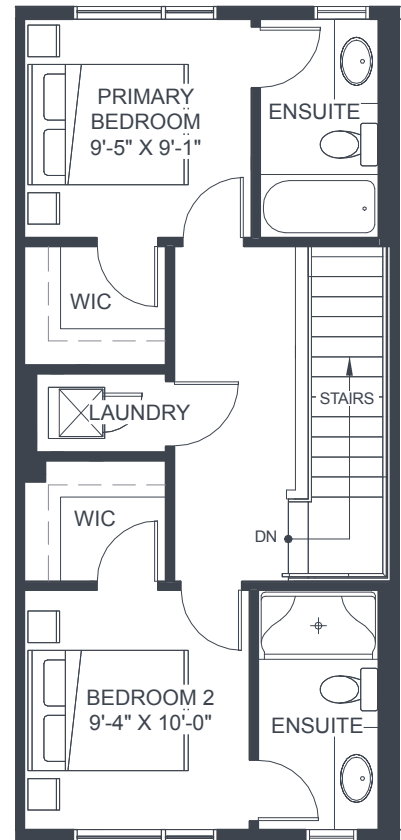

Entrance

Main Floor

Upper Floor

UNIT 19B-END

3 Storey
3 Bedroom
2.5 Bath

INTERIOR **1,493** Sq. Ft.
 EXTERIOR **94** Sq. Ft.
 TOTAL **1,587** Sq. Ft.

Main Floor

Upper Floor

UNIT 16B

3 Storey
2 Bedroom
2.5 Bath

INTERIOR **1,165 Sq. Ft.**
EXTERIOR **77 Sq. Ft.**
TOTAL **1,242 Sq. Ft.**

Entrance

Main Floor

Upper Floor

UNIT 19B-END

3 Storey
3 Bedroom
2.5 Bath

INTERIOR **1,493** Sq. Ft.
 EXTERIOR **94** Sq. Ft.
 TOTAL **1,587** Sq. Ft.

Main Floor

Upper Floor

UNIT 16F

3 Storey
2 Bedroom
2.5 Bath

INTERIOR **1,166 Sq. Ft.**
EXTERIOR **77 Sq. Ft.**
TOTAL **1,243 Sq. Ft.**

Entrance

Main Floor

Upper Floor

UNIT 18F

3 Storey
3 Bedroom
2.5 Bath

INTERIOR 1,315 Sq. Ft.
 EXTERIOR 81 Sq. Ft.
 TOTAL 1,396 Sq. Ft.

Entrance

Main Floor