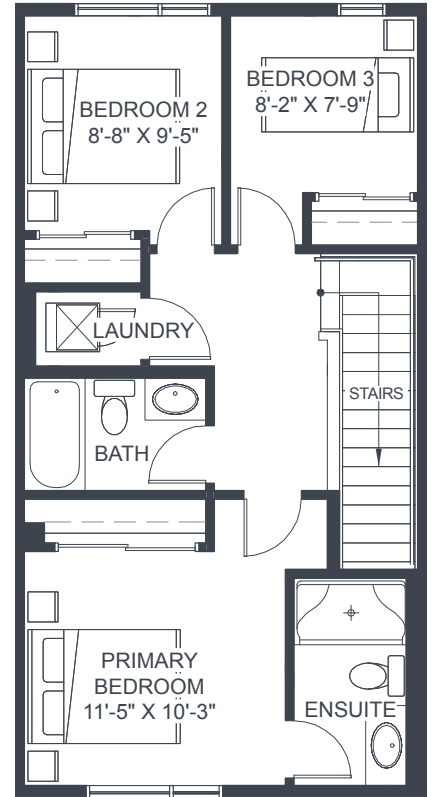

UNIT 16B

3 Storey
2 Bedroom
2.5 Bath

INTERIOR **1,165 Sq. Ft.**
EXTERIOR **77 Sq. Ft.**
TOTAL **1,242 Sq. Ft.**

Entrance

Main Floor

Upper Floor

UNIT 19B-END

3 Storey
3 Bedroom
2.5 Bath

Entrance

Main Floor

Upper Floor

UNIT 19B-END

3 Storey
3 Bedroom
2.5 Bath

INTERIOR **1,493** Sq. Ft.
 EXTERIOR **94** Sq. Ft.
 TOTAL **1,587** Sq. Ft.

Main Floor

Upper Floor

Entrance

Main Floor

Upper Floor

UNIT 18F

3 Storey
3 Bedroom
2.5 Bath

INTERIOR 1,315 Sq. Ft.
 EXTERIOR 81 Sq. Ft.
 TOTAL 1,396 Sq. Ft.

Entrance

Main Floor

Upper Floor

UNIT 19F-END

3 Storey
3 Bedroom
2.5 Bath

INTERIOR **1,492 Sq. Ft.**
 EXTERIOR **83 Sq. Ft.**
 TOTAL **1,575 Sq. Ft.**

Entrance

Main Floor

Upper Floor