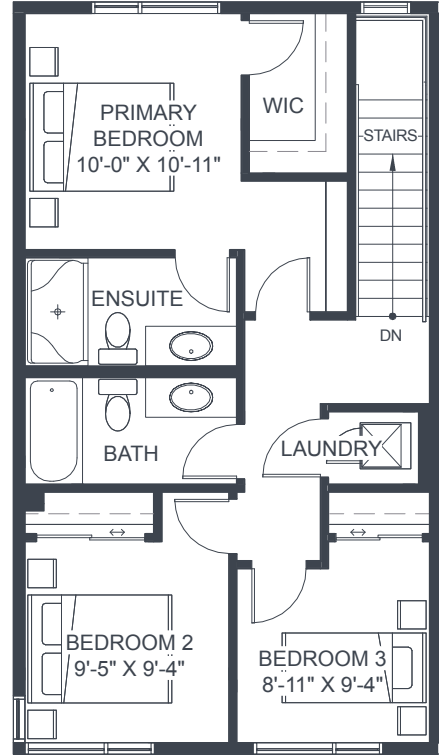

UNIT 16B

3 Storey
2 Bedroom
2.5 Bath

INTERIOR **1,165 Sq. Ft.**
EXTERIOR **77 Sq. Ft.**
TOTAL **1,242 Sq. Ft.**

Entrance

Main Floor

Upper Floor

UNIT 19B-END

3 Storey
3 Bedroom
2.5 Bath

INTERIOR **1,493 Sq. Ft.**
 EXTERIOR **94 Sq. Ft.**
 TOTAL **1,587 Sq. Ft.**

Main Floor

Upper Floor

UNIT 16B

3 Storey
2 Bedroom
2.5 Bath

INTERIOR **1,165 Sq. Ft.**
 EXTERIOR **77 Sq. Ft.**
 TOTAL **1,242 Sq. Ft.**

Entrance

Main Floor

Upper Floor

UNIT 16B-END

3 Storey
2 Bedroom
2.5 Bath

INTERIOR 1,177 Sq. Ft.

EXTERIOR 77 Sq. Ft.

TOTAL 1,254 Sq. Ft.

Entrance

Main Floor

Upper Floor

UNIT 19B-END

3 Storey
3 Bedroom
2.5 Bath

INTERIOR **1,493** Sq. Ft.
 EXTERIOR **94** Sq. Ft.
 TOTAL **1,587** Sq. Ft.

Main Floor

Upper Floor