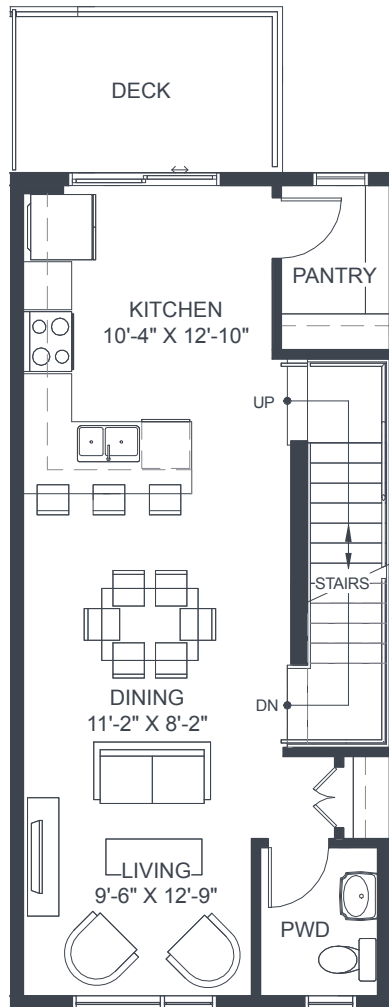

UNIT 16B

3 Storey
2 Bedroom
2.5 Bath

INTERIOR **1,165 Sq. Ft.**
EXTERIOR **77 Sq. Ft.**
TOTAL **1,242 Sq. Ft.**

Entrance

Main Floor

Upper Floor

UNIT 19B-END

3 Storey
3 Bedroom
2.5 Bath

INTERIOR **1,493 Sq. Ft.**
 EXTERIOR **94 Sq. Ft.**
 TOTAL **1,587 Sq. Ft.**

Main Floor

Upper Floor

UNIT 16B

3 Storey
2 Bedroom
2.5 Bath

INTERIOR **1,165 Sq. Ft.**
 EXTERIOR **77 Sq. Ft.**
 TOTAL **1,242 Sq. Ft.**

Entrance

Main Floor

Upper Floor

UNIT 16B-END

3 Storey
2 Bedroom
2.5 Bath

INTERIOR 1,177 Sq. Ft.

EXTERIOR 77 Sq. Ft.

TOTAL 1,254 Sq. Ft.

Entrance

Main Floor

Upper Floor

UNIT 19B-END

3 Storey
3 Bedroom
2.5 Bath

INTERIOR **1,493** Sq. Ft.
 EXTERIOR **94** Sq. Ft.
 TOTAL **1,587** Sq. Ft.

Main Floor

Upper Floor