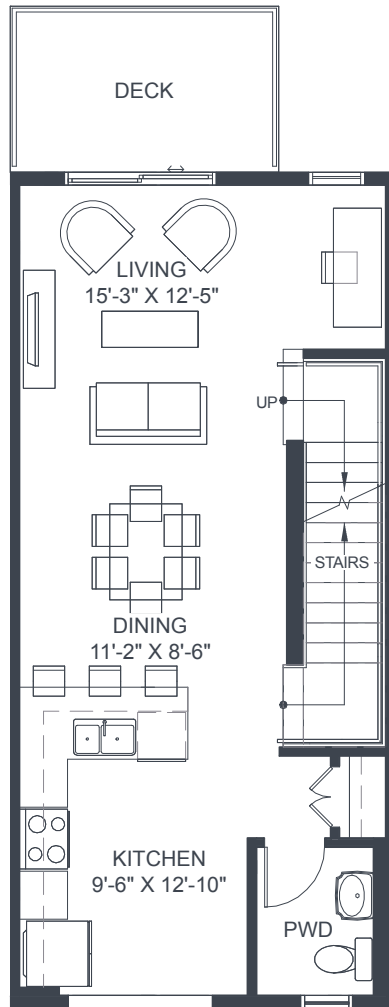

UNIT 16B

3 Storey
2 Bedroom
2.5 Bath

INTERIOR **1,165 Sq. Ft.**
EXTERIOR **77 Sq. Ft.**
TOTAL **1,242 Sq. Ft.**

Entrance

Main Floor

Upper Floor

UNIT 19B-END

3 Storey
3 Bedroom
2.5 Bath

INTERIOR **1,493 Sq. Ft.**
 EXTERIOR **94 Sq. Ft.**
 TOTAL **1,587 Sq. Ft.**

Main Floor

Upper Floor

UNIT 16B

3 Storey
2 Bedroom
2.5 Bath

INTERIOR **1,165 Sq. Ft.**
 EXTERIOR **77 Sq. Ft.**
 TOTAL **1,242 Sq. Ft.**

Entrance

Main Floor

Upper Floor

UNIT 16B-END

3 Storey
2 Bedroom
2.5 Bath

INTERIOR 1,177 Sq. Ft.

EXTERIOR 77 Sq. Ft.

TOTAL 1,254 Sq. Ft.

Entrance

Main Floor

Upper Floor

UNIT 19B-END

3 Storey
3 Bedroom
2.5 Bath

INTERIOR **1,493** Sq. Ft.
 EXTERIOR **94** Sq. Ft.
 TOTAL **1,587** Sq. Ft.

Main Floor

Upper Floor