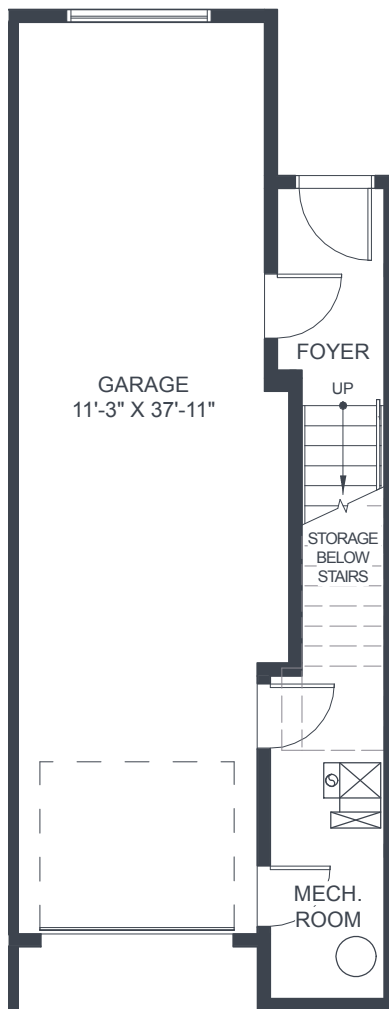

UNIT 16B

3 Storey
2 Bedroom
2.5 Bath

INTERIOR **1,165 Sq. Ft.**
EXTERIOR **77 Sq. Ft.**
TOTAL **1,242 Sq. Ft.**

Entrance

Main Floor

Upper Floor

UNIT 19B-END

3 Storey
3 Bedroom
2.5 Bath

Entrance

Main Floor

Upper Floor

UNIT 16B-END

3 Storey
2 Bedroom
2.5 Bath

INTERIOR 1,177 Sq. Ft.

EXTERIOR 77 Sq. Ft.

TOTAL 1,254 Sq. Ft.

Entrance

Main Floor

Upper Floor

UNIT 19B-END

3 Storey
3 Bedroom
2.5 Bath

INTERIOR **1,493** Sq. Ft.
 EXTERIOR **94** Sq. Ft.
 TOTAL **1,587** Sq. Ft.

Main Floor

Upper Floor