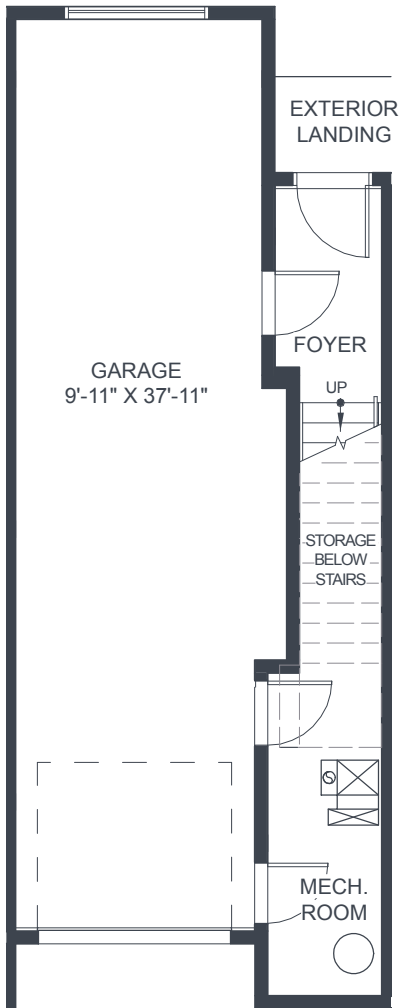

UNIT 16B

3 Storey
2 Bedroom
2.5 Bath

INTERIOR **1,165 Sq. Ft.**
EXTERIOR **77 Sq. Ft.**
TOTAL **1,242 Sq. Ft.**

Entrance

Main Floor

Upper Floor

UNIT 19B-END

3 Storey
3 Bedroom
2.5 Bath

INTERIOR **1,493 Sq. Ft.**
 EXTERIOR **94 Sq. Ft.**
 TOTAL **1,587 Sq. Ft.**

Main Floor

Upper Floor

UNIT 16B

3 Storey
2 Bedroom
2.5 Bath

INTERIOR **1,165 Sq. Ft.**
 EXTERIOR **77 Sq. Ft.**
 TOTAL **1,242 Sq. Ft.**

Entrance

Main Floor

Upper Floor

UNIT 16B-END

3 Storey
2 Bedroom
2.5 Bath

INTERIOR 1,177 Sq. Ft.

EXTERIOR 77 Sq. Ft.

TOTAL 1,254 Sq. Ft.

Entrance

Main Floor

Upper Floor

UNIT 19B-END

3 Storey
3 Bedroom
2.5 Bath

INTERIOR **1,493** Sq. Ft.
 EXTERIOR **94** Sq. Ft.
 TOTAL **1,587** Sq. Ft.

Main Floor

Upper Floor