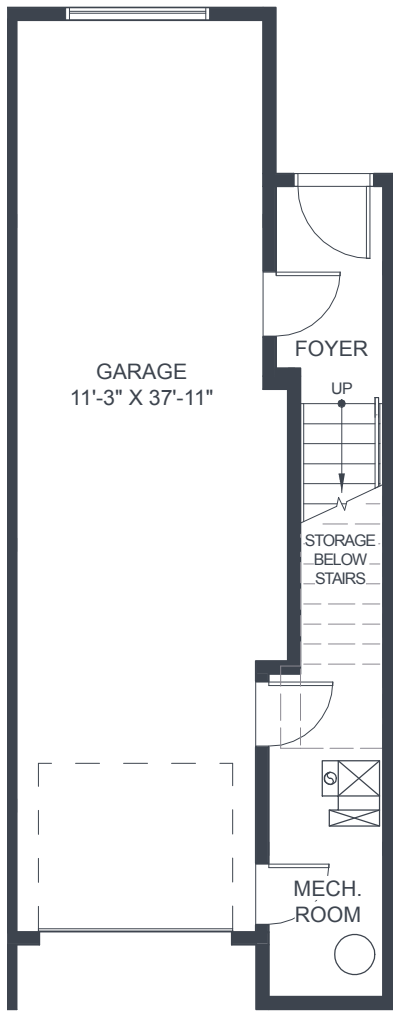

UNIT 16B

3 Storey
2 Bedroom
2.5 Bath

INTERIOR **1,165 Sq. Ft.**
EXTERIOR **77 Sq. Ft.**
TOTAL **1,242 Sq. Ft.**

Entrance

Main Floor

Upper Floor

UNIT 19B-END

3 Storey
3 Bedroom
2.5 Bath

INTERIOR **1,493 Sq. Ft.**
 EXTERIOR **94 Sq. Ft.**
 TOTAL **1,587 Sq. Ft.**

Main Floor

Upper Floor

UNIT 16B

3 Storey
2 Bedroom
2.5 Bath

INTERIOR **1,165 Sq. Ft.**
 EXTERIOR **77 Sq. Ft.**
 TOTAL **1,242 Sq. Ft.**

Entrance

Main Floor

Upper Floor

UNIT 16B-END

3 Storey
2 Bedroom
2.5 Bath

INTERIOR 1,177 Sq. Ft.

EXTERIOR 77 Sq. Ft.

TOTAL 1,254 Sq. Ft.

Entrance

Main Floor

Upper Floor

UNIT 19B-END

3 Storey
3 Bedroom
2.5 Bath

INTERIOR **1,493** Sq. Ft.
 EXTERIOR **94** Sq. Ft.
 TOTAL **1,587** Sq. Ft.

Main Floor

Upper Floor