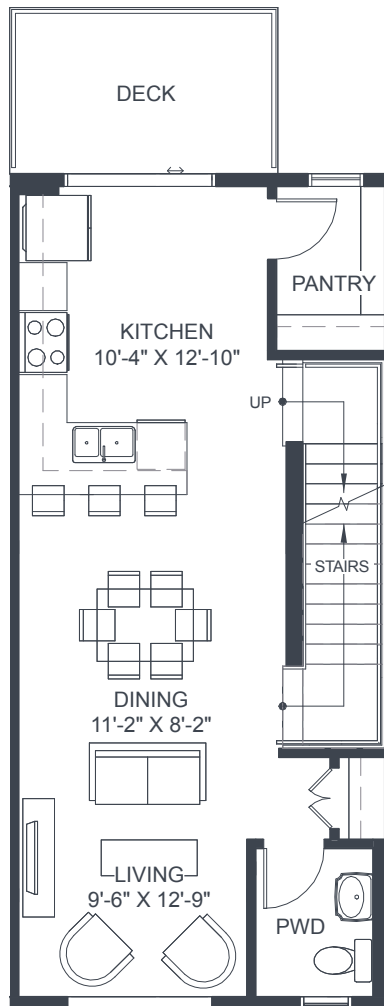

UNIT 16B

3 Storey
2 Bedroom
2.5 Bath

INTERIOR **1,165 Sq. Ft.**
EXTERIOR **77 Sq. Ft.**
TOTAL **1,242 Sq. Ft.**

Entrance

Main Floor

Upper Floor

UNIT 19B-END

3 Storey
3 Bedroom
2.5 Bath

Entrance

Main Floor

Upper Floor

UNIT 16B-END

3 Storey
2 Bedroom
2.5 Bath

INTERIOR 1,177 Sq. Ft.

EXTERIOR 77 Sq. Ft.

TOTAL 1,254 Sq. Ft.

Entrance

Main Floor

Upper Floor

UNIT 19B-END

3 Storey
3 Bedroom
2.5 Bath

INTERIOR **1,493** Sq. Ft.
 EXTERIOR **94** Sq. Ft.
 TOTAL **1,587** Sq. Ft.

Main Floor

Upper Floor