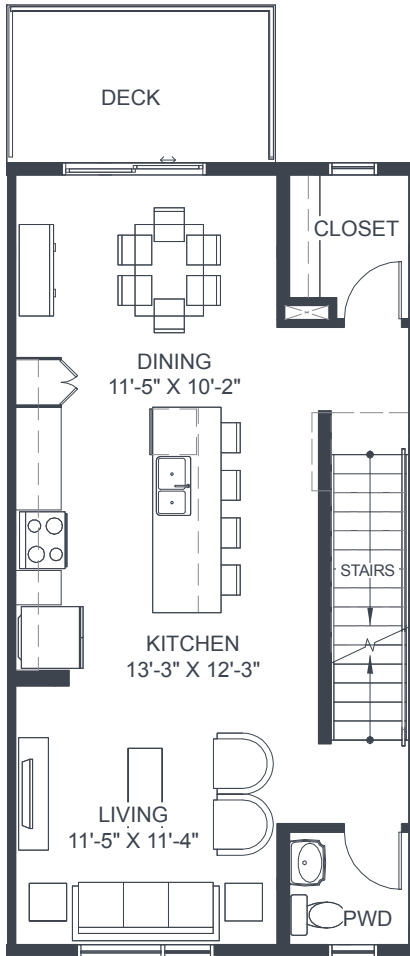

UNIT 16B

3 Storey
2 Bedroom
2.5 Bath

INTERIOR **1,165 Sq. Ft.**
EXTERIOR **77 Sq. Ft.**
TOTAL **1,242 Sq. Ft.**

Entrance

Main Floor

Upper Floor

UNIT 19B-END

3 Storey
3 Bedroom
2.5 Bath

Entrance

Main Floor

Upper Floor

UNIT 19B-END

3 Storey
3 Bedroom
2.5 Bath

INTERIOR **1,493** Sq. Ft.
 EXTERIOR **94** Sq. Ft.
 TOTAL **1,587** Sq. Ft.

Main Floor

Upper Floor

Entrance

Main Floor

Upper Floor

UNIT 18F

3 Storey
3 Bedroom
2.5 Bath

INTERIOR 1,315 Sq. Ft.
 EXTERIOR 81 Sq. Ft.
 TOTAL 1,396 Sq. Ft.

Entrance

Main Floor

Upper Floor

UNIT 19F-END

3 Storey
3 Bedroom
2.5 Bath

INTERIOR **1,492 Sq. Ft.**
 EXTERIOR **83 Sq. Ft.**
 TOTAL **1,575 Sq. Ft.**

Entrance

Main Floor

Upper Floor