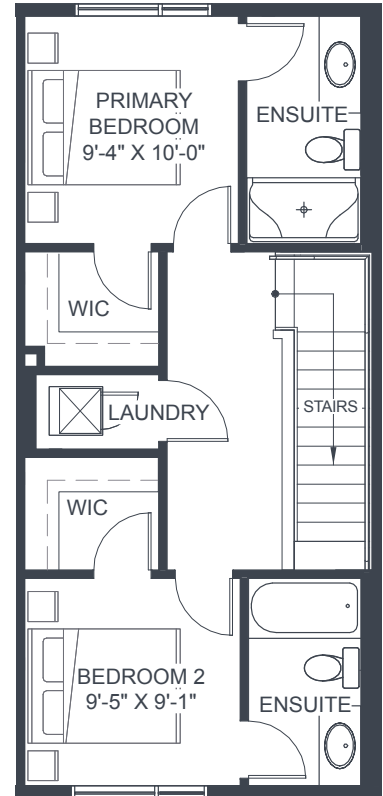

UNIT 16B

3 Storey
2 Bedroom
2.5 Bath

INTERIOR **1,165 Sq. Ft.**
EXTERIOR **77 Sq. Ft.**
TOTAL **1,242 Sq. Ft.**

Entrance

Main Floor

Upper Floor

UNIT 19B-END

3 Storey
3 Bedroom
2.5 Bath

Entrance

Main Floor

Upper Floor

UNIT 19B-END

3 Storey
3 Bedroom
2.5 Bath

INTERIOR **1,493** Sq. Ft.
 EXTERIOR **94** Sq. Ft.
 TOTAL **1,587** Sq. Ft.

Main Floor

Upper Floor

INTERIOR **1,493** Sq. Ft.
 EXTERIOR **94** Sq. Ft.
 TOTAL **1,587** Sq. Ft.

Main Floor

Upper Floor

UNIT 16F

3 Storey
2 Bedroom
2.5 Bath

INTERIOR **1,166 Sq. Ft.**
EXTERIOR **77 Sq. Ft.**
TOTAL **1,243 Sq. Ft.**

Entrance

Main Floor

Upper Floor

UNIT 18F

3 Storey
3 Bedroom
2.5 Bath

INTERIOR 1,315 Sq. Ft.
 EXTERIOR 81 Sq. Ft.
 TOTAL 1,396 Sq. Ft.

Entrance

Main Floor