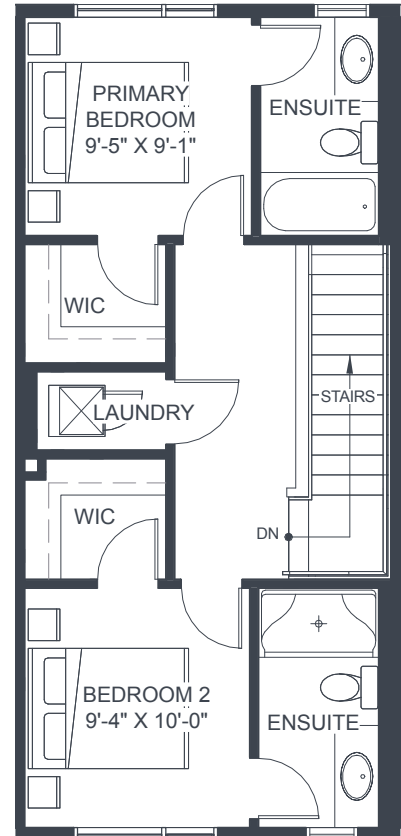

UNIT 16B

3 Storey
2 Bedroom
2.5 Bath

INTERIOR **1,165 Sq. Ft.**
EXTERIOR **77 Sq. Ft.**
TOTAL **1,242 Sq. Ft.**

Entrance

Main Floor

Upper Floor

UNIT 19B-END

3 Storey
3 Bedroom
2.5 Bath

INTERIOR **1,493 Sq. Ft.**
 EXTERIOR **94 Sq. Ft.**
 TOTAL **1,587 Sq. Ft.**

Main Floor

Upper Floor

UNIT 16B

3 Storey
2 Bedroom
2.5 Bath

INTERIOR **1,165 Sq. Ft.**
 EXTERIOR **77 Sq. Ft.**
 TOTAL **1,242 Sq. Ft.**

Entrance

Main Floor

Upper Floor

UNIT 16B-END

3 Storey
2 Bedroom
2.5 Bath

INTERIOR 1,177 Sq. Ft.

EXTERIOR 77 Sq. Ft.

TOTAL 1,254 Sq. Ft.

Entrance

Main Floor

Upper Floor

UNIT 19B-END

3 Storey
3 Bedroom
2.5 Bath

INTERIOR **1,493** Sq. Ft.
 EXTERIOR **94** Sq. Ft.
 TOTAL **1,587** Sq. Ft.

Main Floor

Upper Floor