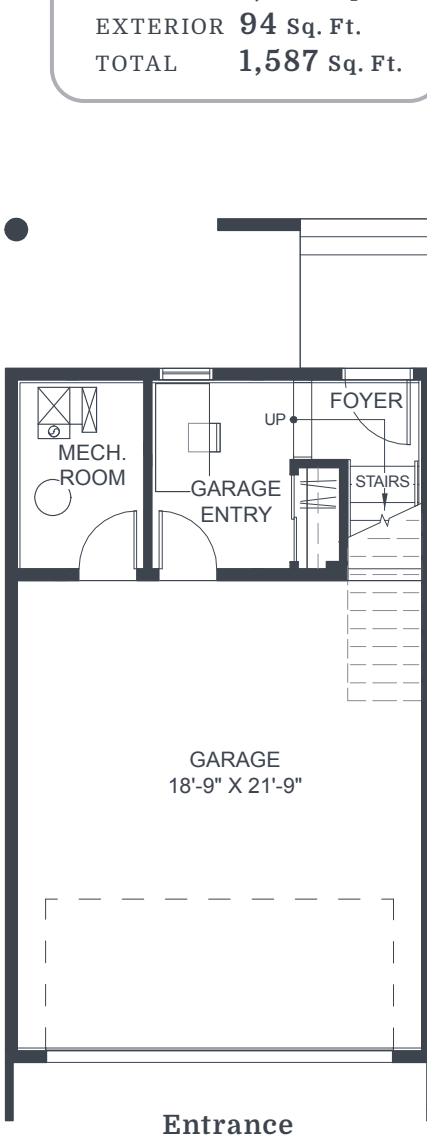

INTERIOR **1,493 Sq. Ft.**
 EXTERIOR **94 Sq. Ft.**
 TOTAL **1,587 Sq. Ft.**

Main Floor

Upper Floor

UNIT 16B

3 Storey
2 Bedroom
2.5 Bath

INTERIOR **1,165 Sq. Ft.**
 EXTERIOR **77 Sq. Ft.**
 TOTAL **1,242 Sq. Ft.**

Entrance

Main Floor

Upper Floor

UNIT 19B-END

3 Storey
3 Bedroom
2.5 Bath

INTERIOR **1,493** Sq. Ft.
 EXTERIOR **94** Sq. Ft.
 TOTAL **1,587** Sq. Ft.

Main Floor

Upper Floor

UNIT 16B

3 Storey
2 Bedroom
2.5 Bath

INTERIOR **1,165 Sq. Ft.**
EXTERIOR **77 Sq. Ft.**
TOTAL **1,242 Sq. Ft.**

Entrance

Main Floor

Upper Floor

UNIT 19B-END

3 Storey
3 Bedroom
2.5 Bath

INTERIOR **1,493** Sq. Ft.
 EXTERIOR **94** Sq. Ft.
 TOTAL **1,587** Sq. Ft.

Main Floor

Upper Floor

UNIT 16F

3 Storey
2 Bedroom
2.5 Bath

INTERIOR **1,166 Sq. Ft.**
EXTERIOR **77 Sq. Ft.**
TOTAL **1,243 Sq. Ft.**