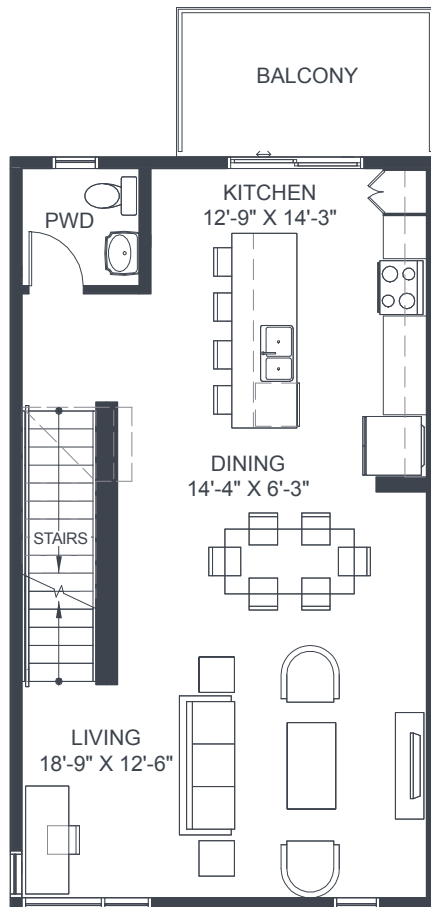

UNIT 16B

3 Storey
2 Bedroom
2.5 Bath

INTERIOR **1,165 Sq. Ft.**
EXTERIOR **77 Sq. Ft.**
TOTAL **1,242 Sq. Ft.**

Entrance

Main Floor

Upper Floor

UNIT 19B-END

3 Storey
3 Bedroom
2.5 Bath

Entrance

Main Floor

Upper Floor

UNIT 16B-END

3 Storey
2 Bedroom
2.5 Bath

INTERIOR 1,177 Sq. Ft.

EXTERIOR 77 Sq. Ft.

TOTAL 1,254 Sq. Ft.

Entrance

Main Floor

Upper Floor

UNIT 18F

3 Storey
3 Bedroom
2.5 Bath

INTERIOR 1,315 Sq. Ft.
 EXTERIOR 81 Sq. Ft.
 TOTAL 1,396 Sq. Ft.

Entrance

Main Floor

Upper Floor

UNIT 19F-END

3 Storey
3 Bedroom
2.5 Bath

INTERIOR **1,492 Sq. Ft.**
 EXTERIOR **83 Sq. Ft.**
 TOTAL **1,575 Sq. Ft.**

Entrance

Main Floor

Upper Floor