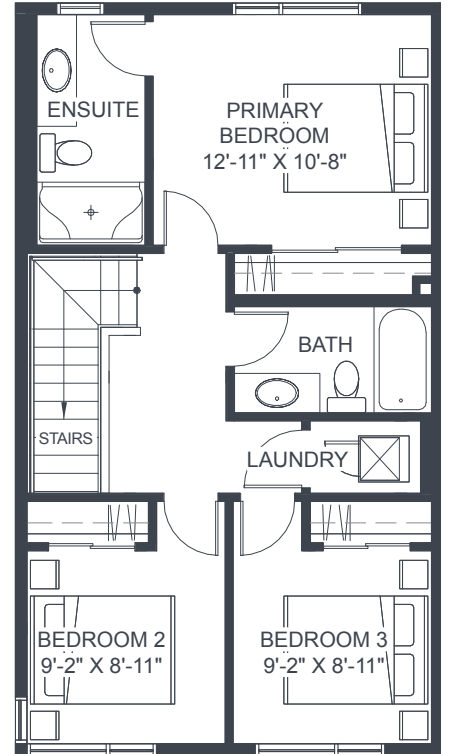

UNIT 16B

3 Storey
2 Bedroom
2.5 Bath

INTERIOR **1,165 Sq. Ft.**
EXTERIOR **77 Sq. Ft.**
TOTAL **1,242 Sq. Ft.**

Entrance

Main Floor

Upper Floor

UNIT 19B-END

3 Storey
3 Bedroom
2.5 Bath

Entrance

Main Floor

Upper Floor

UNIT 16B-END

3 Storey
2 Bedroom
2.5 Bath

INTERIOR 1,177 Sq. Ft.

EXTERIOR 77 Sq. Ft.

TOTAL 1,254 Sq. Ft.

Entrance

Main Floor

Upper Floor

UNIT 18F

3 Storey
3 Bedroom
2.5 Bath

INTERIOR 1,315 Sq. Ft.
 EXTERIOR 81 Sq. Ft.
 TOTAL 1,396 Sq. Ft.

Entrance

Main Floor

Upper Floor

UNIT 19F-END

3 Storey
3 Bedroom
2.5 Bath

INTERIOR **1,492 Sq. Ft.**
 EXTERIOR **83 Sq. Ft.**
 TOTAL **1,575 Sq. Ft.**

Entrance

Main Floor

Upper Floor