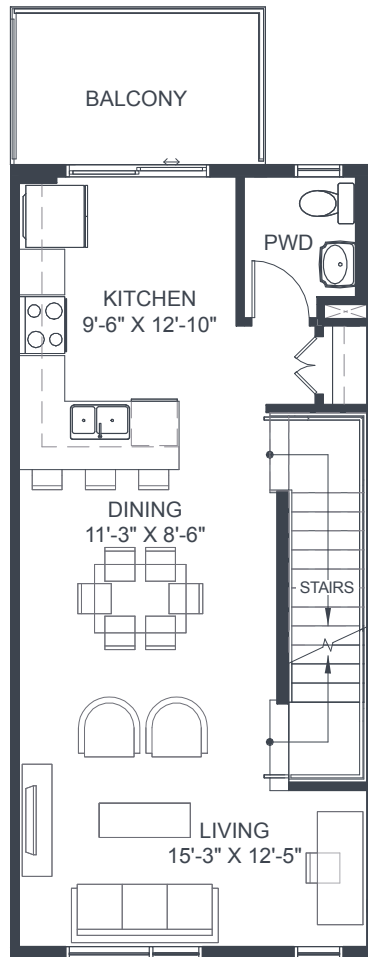

UNIT 16B

3 Storey
2 Bedroom
2.5 Bath

INTERIOR **1,165 Sq. Ft.**
EXTERIOR **77 Sq. Ft.**
TOTAL **1,242 Sq. Ft.**

Entrance

Main Floor

Upper Floor

UNIT 19B-END

3 Storey
3 Bedroom
2.5 Bath

Entrance

Main Floor

Upper Floor

UNIT 19B-END

3 Storey
3 Bedroom
2.5 Bath

INTERIOR **1,493** Sq. Ft.
 EXTERIOR **94** Sq. Ft.
 TOTAL **1,587** Sq. Ft.

Main Floor

Upper Floor

INTERIOR **1,493** Sq. Ft.
 EXTERIOR **94** Sq. Ft.
 TOTAL **1,587** Sq. Ft.

Main Floor

Upper Floor

UNIT 16F

3 Storey
2 Bedroom
2.5 Bath

INTERIOR **1,166 Sq. Ft.**
EXTERIOR **77 Sq. Ft.**
TOTAL **1,243 Sq. Ft.**

Entrance

Main Floor

Upper Floor

UNIT 18F

3 Storey
3 Bedroom
2.5 Bath

INTERIOR 1,315 Sq. Ft.
 EXTERIOR 81 Sq. Ft.
 TOTAL 1,396 Sq. Ft.

Entrance

Main Floor