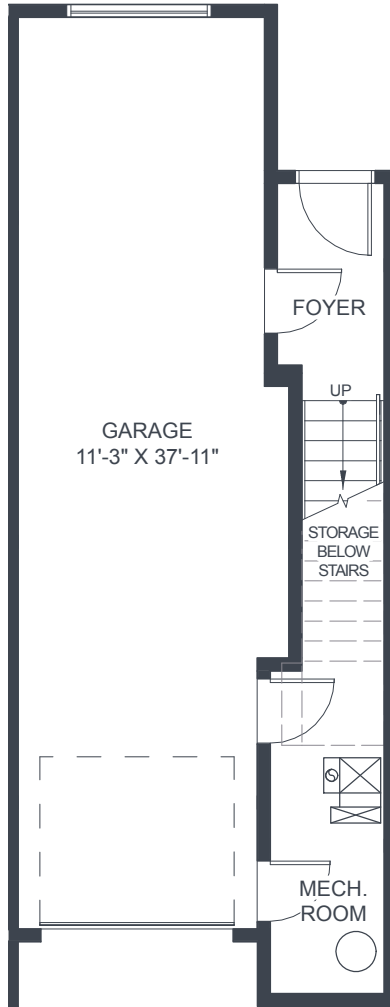

UNIT 16B

3 Storey
2 Bedroom
2.5 Bath

INTERIOR **1,165 Sq. Ft.**
EXTERIOR **77 Sq. Ft.**
TOTAL **1,242 Sq. Ft.**

Entrance

Main Floor

Upper Floor

UNIT 19B-END

3 Storey
3 Bedroom
2.5 Bath

INTERIOR **1,493 Sq. Ft.**
 EXTERIOR **94 Sq. Ft.**
 TOTAL **1,587 Sq. Ft.**

Main Floor

Upper Floor

UNIT 16B

3 Storey
2 Bedroom
2.5 Bath

INTERIOR **1,165 Sq. Ft.**
 EXTERIOR **77 Sq. Ft.**
 TOTAL **1,242 Sq. Ft.**

Entrance

Main Floor

Upper Floor

UNIT 16B-END

3 Storey
2 Bedroom
2.5 Bath

INTERIOR 1,177 Sq. Ft.

EXTERIOR 77 Sq. Ft.

TOTAL 1,254 Sq. Ft.

Entrance

Main Floor

Upper Floor

UNIT 19B-END

3 Storey
3 Bedroom
2.5 Bath

INTERIOR **1,493** Sq. Ft.
 EXTERIOR **94** Sq. Ft.
 TOTAL **1,587** Sq. Ft.

Main Floor

Upper Floor