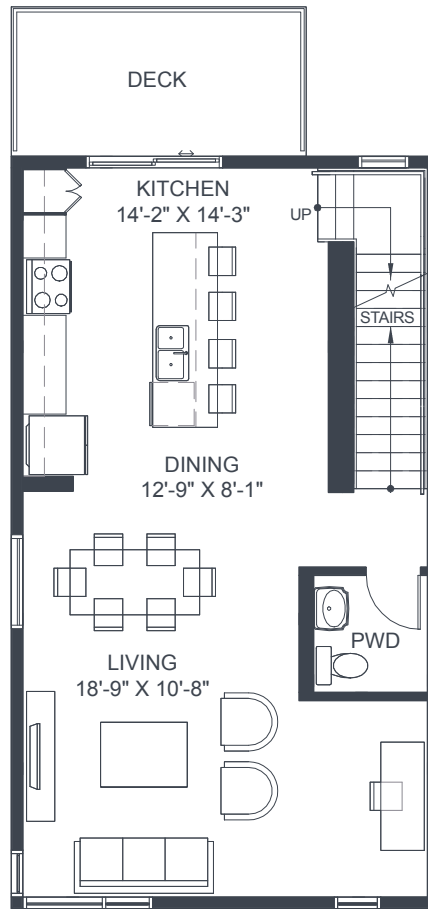

UNIT 16B

3 Storey
2 Bedroom
2.5 Bath

INTERIOR **1,165 Sq. Ft.**
EXTERIOR **77 Sq. Ft.**
TOTAL **1,242 Sq. Ft.**

Entrance

Main Floor

Upper Floor

UNIT 19B-END

3 Storey
3 Bedroom
2.5 Bath

INTERIOR **1,493 Sq. Ft.**
 EXTERIOR **94 Sq. Ft.**
 TOTAL **1,587 Sq. Ft.**

Main Floor

Upper Floor

UNIT 16B

3 Storey
2 Bedroom
2.5 Bath

INTERIOR **1,165 Sq. Ft.**
 EXTERIOR **77 Sq. Ft.**
 TOTAL **1,242 Sq. Ft.**

Entrance

Main Floor

Upper Floor

UNIT 16B-END

3 Storey
2 Bedroom
2.5 Bath

INTERIOR 1,177 Sq. Ft.

EXTERIOR 77 Sq. Ft.

TOTAL 1,254 Sq. Ft.

Entrance

Main Floor

Upper Floor

UNIT 19B-END

3 Storey
3 Bedroom
2.5 Bath

INTERIOR **1,493** Sq. Ft.
 EXTERIOR **94** Sq. Ft.
 TOTAL **1,587** Sq. Ft.

Main Floor

Upper Floor