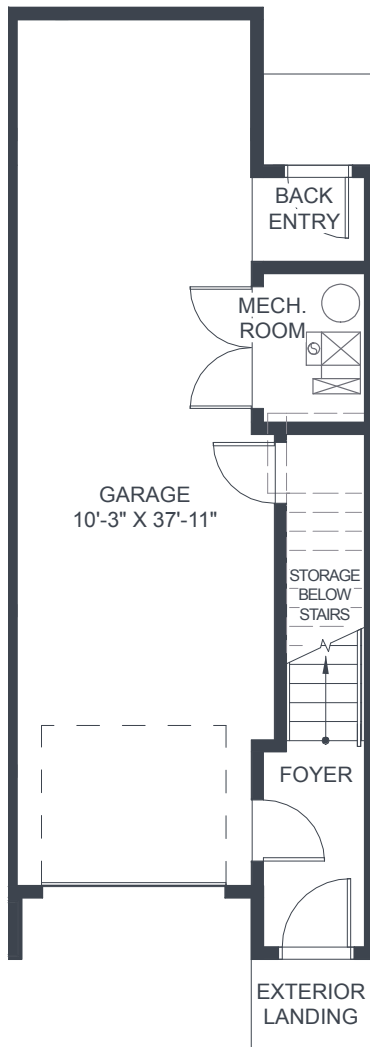

UNIT 16B

3 Storey
2 Bedroom
2.5 Bath

INTERIOR **1,165 Sq. Ft.**
EXTERIOR **77 Sq. Ft.**
TOTAL **1,242 Sq. Ft.**

Entrance

Main Floor

Upper Floor

UNIT 19B-END

3 Storey
3 Bedroom
2.5 Bath

Entrance

Main Floor

Upper Floor

UNIT 19B-END

3 Storey
3 Bedroom
2.5 Bath

INTERIOR **1,493** Sq. Ft.
 EXTERIOR **94** Sq. Ft.
 TOTAL **1,587** Sq. Ft.

Main Floor

Upper Floor

INTERIOR **1,493** Sq. Ft.
 EXTERIOR **94** Sq. Ft.
 TOTAL **1,587** Sq. Ft.

Main Floor

Upper Floor

UNIT 16F

3 Storey
2 Bedroom
2.5 Bath

INTERIOR **1,166 Sq. Ft.**
EXTERIOR **77 Sq. Ft.**
TOTAL **1,243 Sq. Ft.**

Entrance

Main Floor

Upper Floor

UNIT 18F

3 Storey
3 Bedroom
2.5 Bath

INTERIOR 1,315 Sq. Ft.
 EXTERIOR 81 Sq. Ft.
 TOTAL 1,396 Sq. Ft.

Entrance

Main Floor