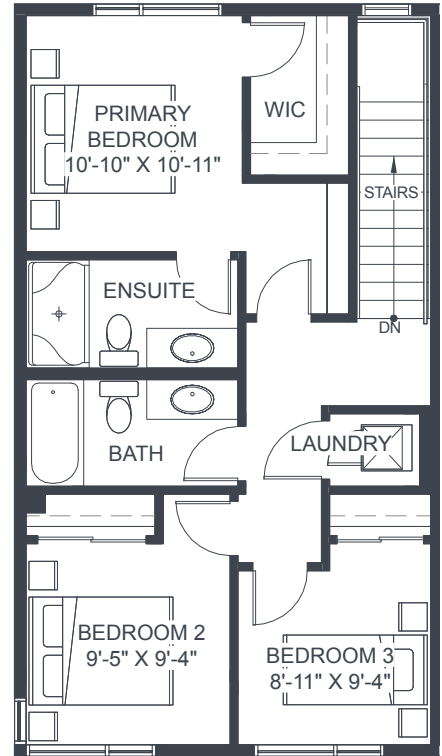

Entrance

Main Floor

Upper Floor

UNIT 19B-END

3 Storey
3 Bedroom
2.5 Bath

INTERIOR **1,493** Sq. Ft.
 EXTERIOR **94** Sq. Ft.
 TOTAL **1,587** Sq. Ft.

Main Floor

Upper Floor

UNIT 16B

3 Storey
2 Bedroom
2.5 Bath

INTERIOR **1,165 Sq. Ft.**
EXTERIOR **77 Sq. Ft.**
TOTAL **1,242 Sq. Ft.**

Entrance

Main Floor

Upper Floor

UNIT 19B-END

3 Storey
3 Bedroom
2.5 Bath

INTERIOR **1,493** Sq. Ft.
 EXTERIOR **94** Sq. Ft.
 TOTAL **1,587** Sq. Ft.

Main Floor

Upper Floor

UNIT 16F

3 Storey
2 Bedroom
2.5 Bath

INTERIOR **1,166 Sq. Ft.**
EXTERIOR **77 Sq. Ft.**
TOTAL **1,243 Sq. Ft.**

Entrance

Main Floor

Upper Floor

UNIT 18F

3 Storey
3 Bedroom
2.5 Bath

INTERIOR 1,315 Sq. Ft.
 EXTERIOR 81 Sq. Ft.
 TOTAL 1,396 Sq. Ft.

Entrance

Main Floor