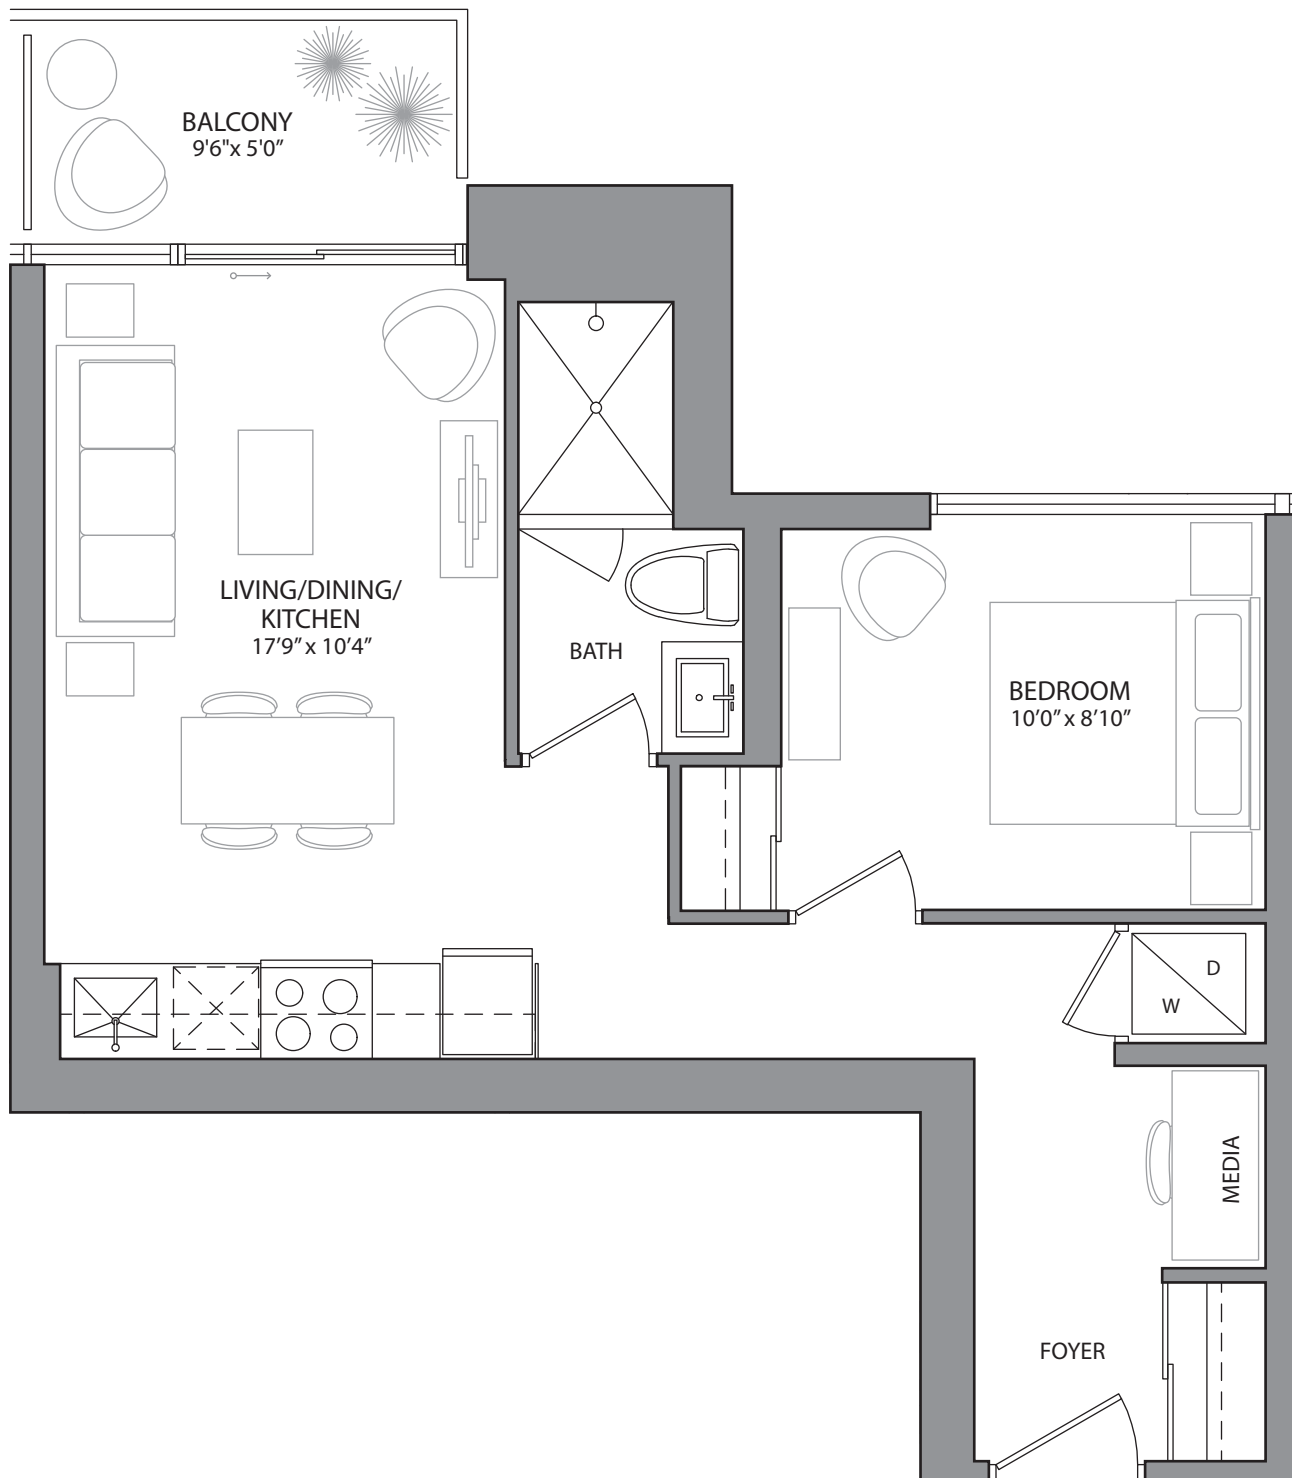

1BDB

HIGHLIGHT
MISSISSAUGA

529/531 SQ. FT. (BALCONY 103/82 SQ. FT.) | 1 BEDROOM + FLEX

Materials, specifications & floor plans are subject to change without notice. All renderings are artist's conceptions. E.& O.E. Not to scale.

1BE1

HIGHLIGHT
MISSISSAUGA

529/559/560 SQ. FT. (BALCONY 88/112/112 SQ. FT.) | 1 BEDROOM + MEDIA

Materials, specifications & floor plans are subject to change without notice. All renderings are artist's conceptions. E.& O.E. Not to scale.

1BD

HIGHLIGHT
MISSISSAUGA

551 SQ. FT. (BALCONY 52 SQ. FT.) | 1 BEDROOM + MEDIA

Materials, specifications & floor plans are subject to change without notice. All renderings are artist's conceptions. E.& O.E. Not to scale.

1BDC

HIGHLIGHT
MISSISSAUGA

555 SQ. FT. (BALCONY 109 SQ. FT.) | 1 BEDROOM + FLEX

Materials, specifications & floor plans are subject to change without notice. All renderings are artist's conceptions. E. & O.E. Not to scale.