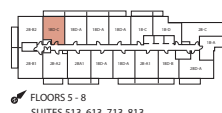

1BD

HIGHLIGHT
MISSISSAUGA

551 SQ. FT. (BALCONY 52 SQ. FT.) | 1 BEDROOM + MEDIA

Materials, specifications & floor plans are subject to change without notice. All renderings are artist's conceptions. E.& O.E. Not to scale.

1BDC

HIGHLIGHT
MISSISSAUGA

555 SQ. FT. (BALCONY 109 SQ. FT.) | 1 BEDROOM + FLEX

Materials, specifications & floor plans are subject to change without notice. All renderings are artist's conceptions. E. & O.E. Not to scale.