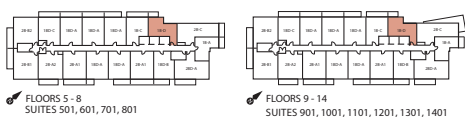

1BDB

HIGHLIGHT
MISSISSAUGA

529/531 SQ. FT. (BALCONY 103/82 SQ. FT.) | 1 BEDROOM + FLEX

Materials, specifications & floor plans are subject to change without notice. All renderings are artist's conceptions. E.& O.E. Not to scale.

1BE1

HIGHLIGHT
MISSISSAUGA

529/559/560 SQ. FT. (BALCONY 88/112/112 SQ. FT.) | 1 BEDROOM + MEDIA

Materials, specifications & floor plans are subject to change without notice. All renderings are artist's conceptions. E.& O.E. Not to scale.

1BD

HIGHLIGHT
MISSISSAUGA

551 SQ. FT. (BALCONY 52 SQ. FT.) | 1 BEDROOM + MEDIA

Materials, specifications & floor plans are subject to change without notice. All renderings are artist's conceptions. E.& O.E. Not to scale.