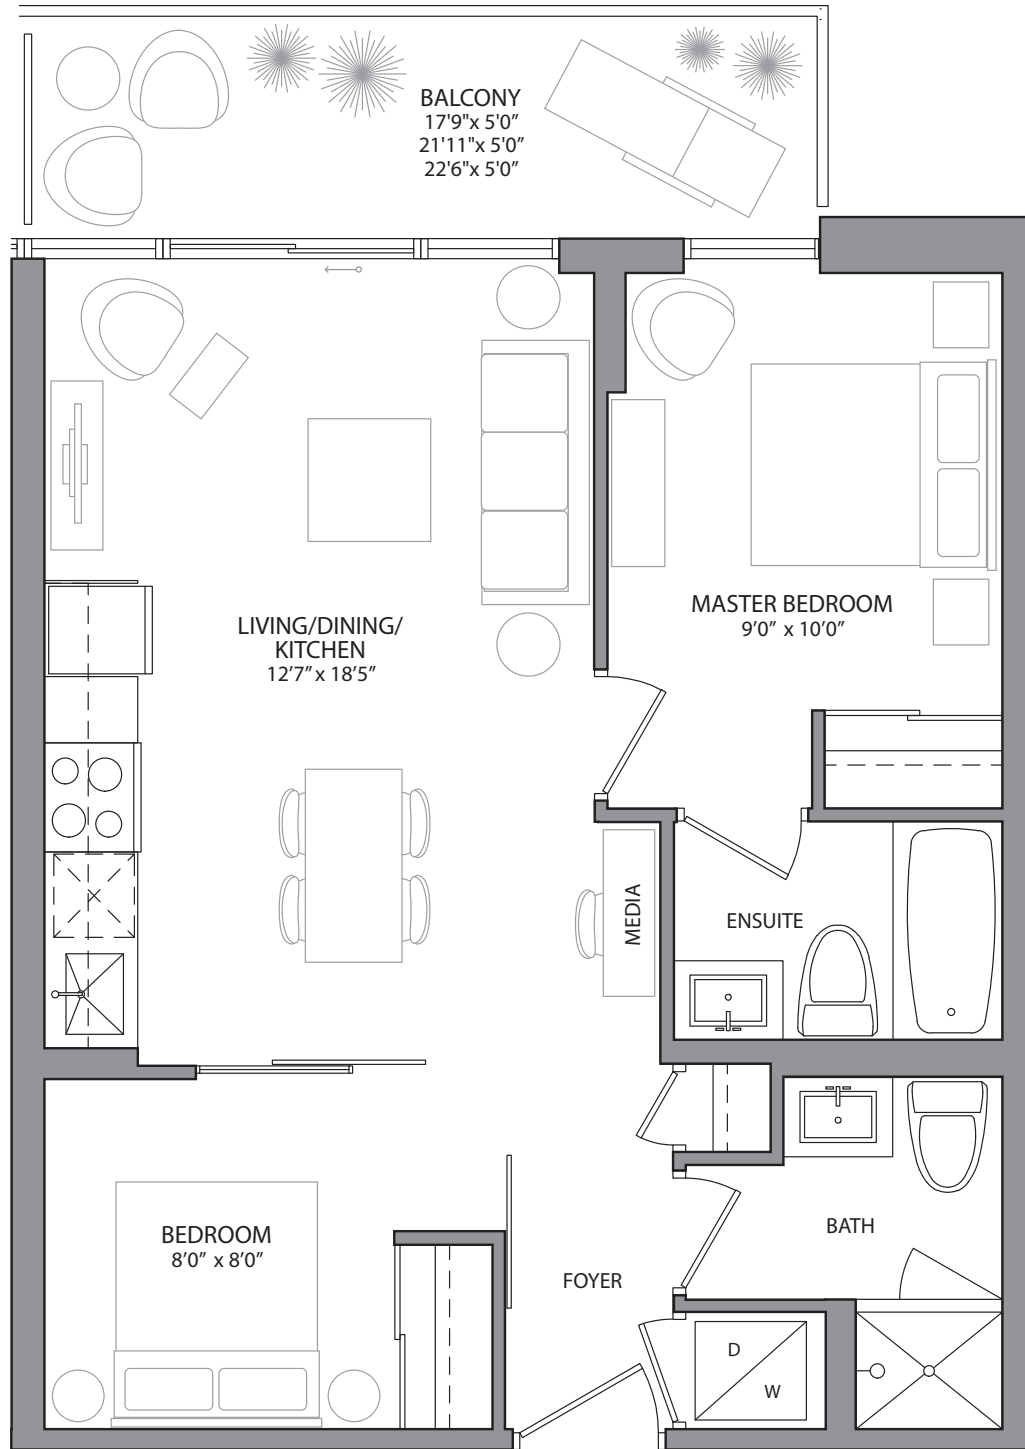

1BDA

HIGHLIGHT
MISSISSAUGA

590/592/596/599 SQ. FT. (BALCONY 112/88/86/40 SQ. FT.) | 1 BEDROOM + FLEX

Materials, specifications & floor plans are subject to change without notice. All renderings are artist's conceptions. E.& O.E. Not to scale.

1BDD

596 SQ. FT. (BALCONY 72 SQ. FT.) | 1 BEDROOM + FLEX + MEDIA

2BA1

HIGHLIGHT
MISSISSAUGA

626/627/630 SQ. FT. (BALCONY 119/117/95 SQ. FT.) | 2 BEDROOM + MEDIA

Materials, specifications & floor plans are subject to change without notice. All renderings are artist's conceptions. E. & O.E. Not to scale.

2BA2

HIGHLIGHT
MISSISSAUGA

632/634 SQ. FT. (BALCONY 120/98 SQ. FT.) | 2 BEDROOM + MEDIA

Materials, specifications & floor plans are subject to change without notice. All renderings are artist's conceptions. E.& O.E. Not to scale.

2BB2

HIGHLIGHT
MISSISSAUGA

654/814 SQ. FT. (BALCONY 131 SQ. FT.) | 2 BEDROOM

Materials, specifications & floor plans are subject to change without notice. All renderings are artist's conceptions. E.& O.E. Not to scale.