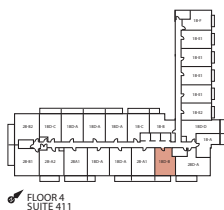

1Bf

HIGHLIGHT
MISSISSAUGA

496/526 SQ. FT. (BALCONY 110/88 SQ. FT.) | 1 BEDROOM + MEDIA

Materials, specifications & floor plans are subject to change without notice. All renderings are artist's conceptions. E.& O.E. Not to scale.

1B&2

499/528 SQ. FT. (BALCONY 131 SQ. FT.) | 1 BEDROOM + MEDIA

1BC

HIGHLIGHT
MISSISSAUGA

521/523 SQ. FT. (BALCONY 110/88 SQ. FT.) | 1 BEDROOM + MEDIA

Materials, specifications & floor plans are subject to change without notice. All renderings are artist's conceptions. E.& O.E. Not to scale.

1BDB

HIGHLIGHT
MISSISSAUGA

529/531 SQ. FT. (BALCONY 103/82 SQ. FT.) | 1 BEDROOM + FLEX

Materials, specifications & floor plans are subject to change without notice. All renderings are artist's conceptions. E.& O.E. Not to scale.

1BE1

HIGHLIGHT
MISSISSAUGA

529/559/560 SQ. FT. (BALCONY 88/112/112 SQ. FT.) | 1 BEDROOM + MEDIA

Materials, specifications & floor plans are subject to change without notice. All renderings are artist's conceptions. E.& O.E. Not to scale.