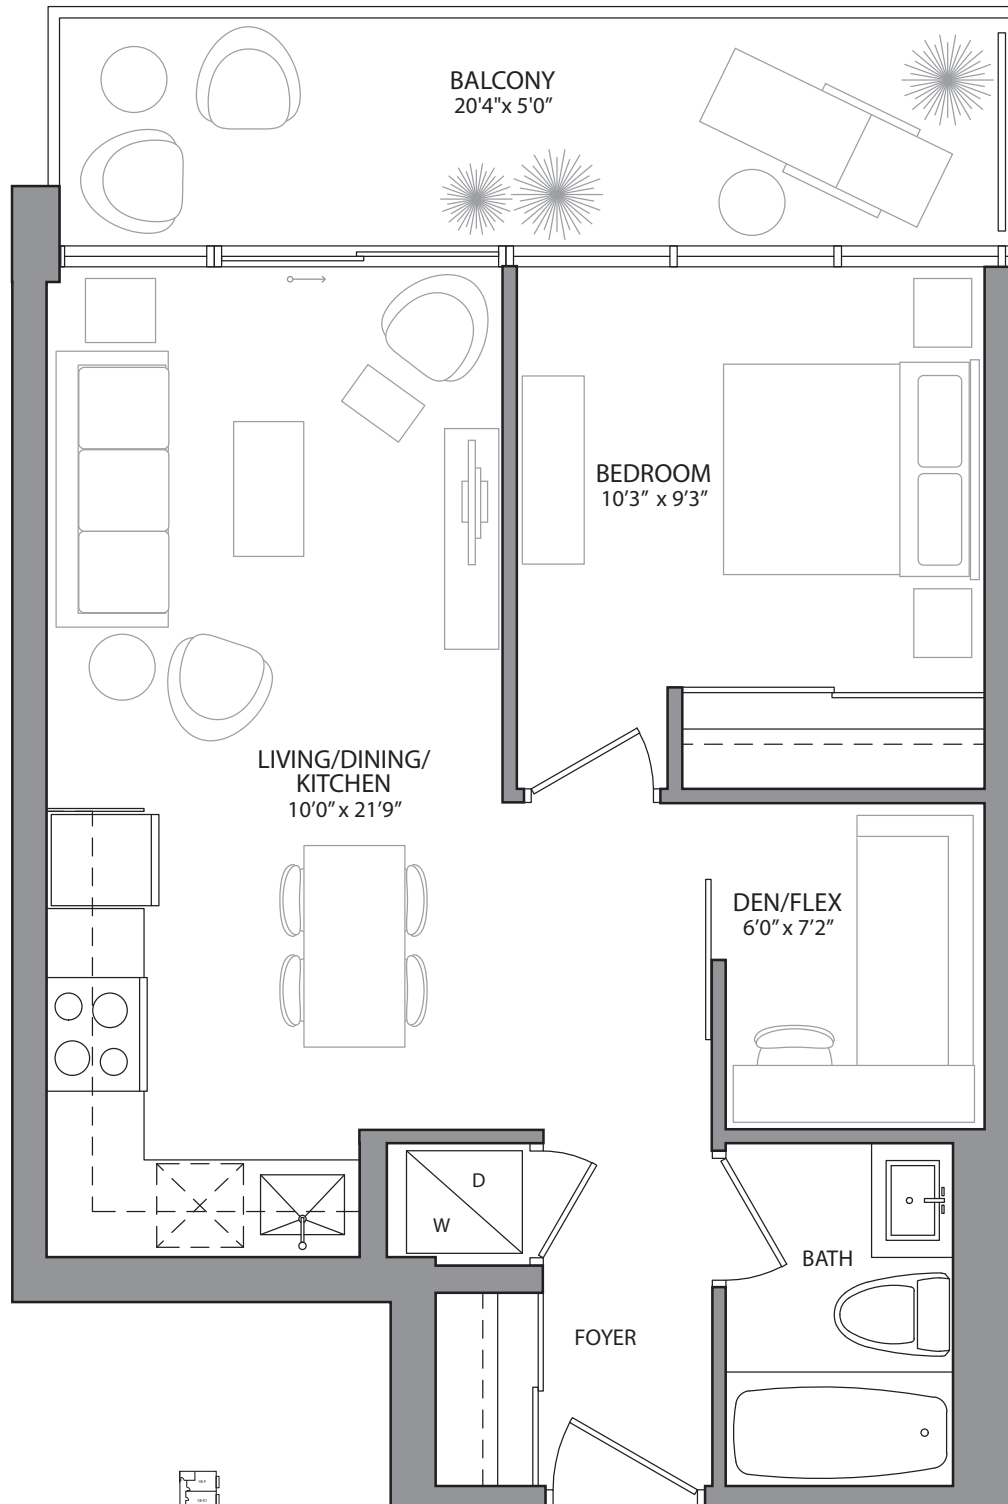

1BDB

HIGHLIGHT
MISSISSAUGA

529/531 SQ. FT. (BALCONY 103/82 SQ. FT.) | 1 BEDROOM + FLEX

Materials, specifications & floor plans are subject to change without notice. All renderings are artist's conceptions. E.& O.E. Not to scale.

1BE1

HIGHLIGHT
MISSISSAUGA

529/559/560 SQ. FT. (BALCONY 88/112/112 SQ. FT.) | 1 BEDROOM + MEDIA

Materials, specifications & floor plans are subject to change without notice. All renderings are artist's conceptions. E.& O.E. Not to scale.

1BD

HIGHLIGHT
MISSISSAUGA

551 SQ. FT. (BALCONY 52 SQ. FT.) | 1 BEDROOM + MEDIA

Materials, specifications & floor plans are subject to change without notice. All renderings are artist's conceptions. E.& O.E. Not to scale.

1BDC

HIGHLIGHT
MISSISSAUGA

555 SQ. FT. (BALCONY 109 SQ. FT.) | 1 BEDROOM + FLEX

Materials, specifications & floor plans are subject to change without notice. All renderings are artist's conceptions. E. & O.E. Not to scale.