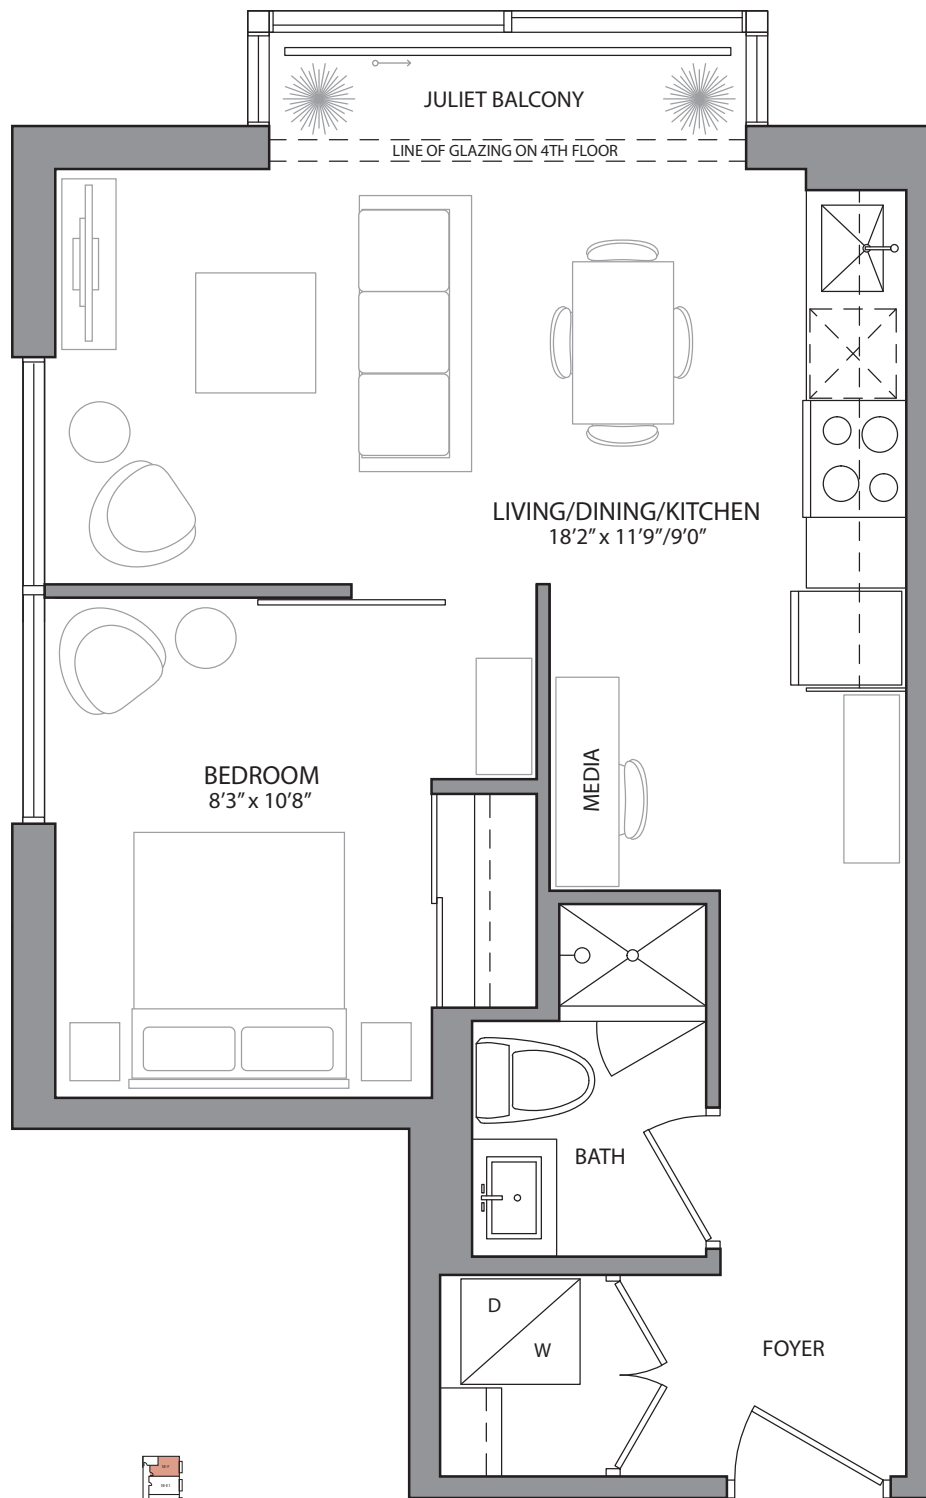

1BA

HIGHLIGHT
MISSISSAUGA

438 SQ. FT. (BALCONY FLOORS 3-8 57 SQ. FT. / FLOORS 9-14 83 SQ. FT.) | 1 BEDROOM + MEDIA

Materials, specifications & floor plans are subject to change without notice. All renderings are artist's conceptions. E.& O.E. Not to scale.

1BB

HIGHLIGHT
MISSISSAUGA

494 SQ. FT. (BALCONY 52 SQ. FT.) | 1 BEDROOM

Materials, specifications & floor plans are subject to change without notice. All renderings are artist's conceptions. E.& O.E. Not to scale.

1Bf

HIGHLIGHT
MISSISSAUGA

496/526 SQ. FT. (BALCONY 110/88 SQ. FT.) | 1 BEDROOM + MEDIA

Materials, specifications & floor plans are subject to change without notice. All renderings are artist's conceptions. E.& O.E. Not to scale.

1B&2

499/528 SQ. FT. (BALCONY 131 SQ. FT.) | 1 BEDROOM + MEDIA

1BC

HIGHLIGHT
MISSISSAUGA

521/523 SQ. FT. (BALCONY 110/88 SQ. FT.) | 1 BEDROOM + MEDIA

Materials, specifications & floor plans are subject to change without notice. All renderings are artist's conceptions. E.& O.E. Not to scale.