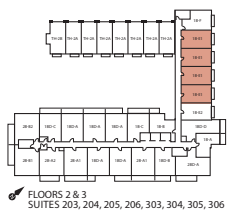

1B&2

499/528 SQ. FT. (BALCONY 131 SQ. FT.) | 1 BEDROOM + MEDIA

1BC

HIGHLIGHT
MISSISSAUGA

521/523 SQ. FT. (BALCONY 110/88 SQ. FT.) | 1 BEDROOM + MEDIA

Materials, specifications & floor plans are subject to change without notice. All renderings are artist's conceptions. E.& O.E. Not to scale.

1BDB

HIGHLIGHT
MISSISSAUGA

529/531 SQ. FT. (BALCONY 103/82 SQ. FT.) | 1 BEDROOM + FLEX

Materials, specifications & floor plans are subject to change without notice. All renderings are artist's conceptions. E.& O.E. Not to scale.

1BE1

HIGHLIGHT
MISSISSAUGA

529/559/560 SQ. FT. (BALCONY 88/112/112 SQ. FT.) | 1 BEDROOM + MEDIA

Materials, specifications & floor plans are subject to change without notice. All renderings are artist's conceptions. E.& O.E. Not to scale.

1BD

HIGHLIGHT
MISSISSAUGA

551 SQ. FT. (BALCONY 52 SQ. FT.) | 1 BEDROOM + MEDIA

Materials, specifications & floor plans are subject to change without notice. All renderings are artist's conceptions. E.& O.E. Not to scale.