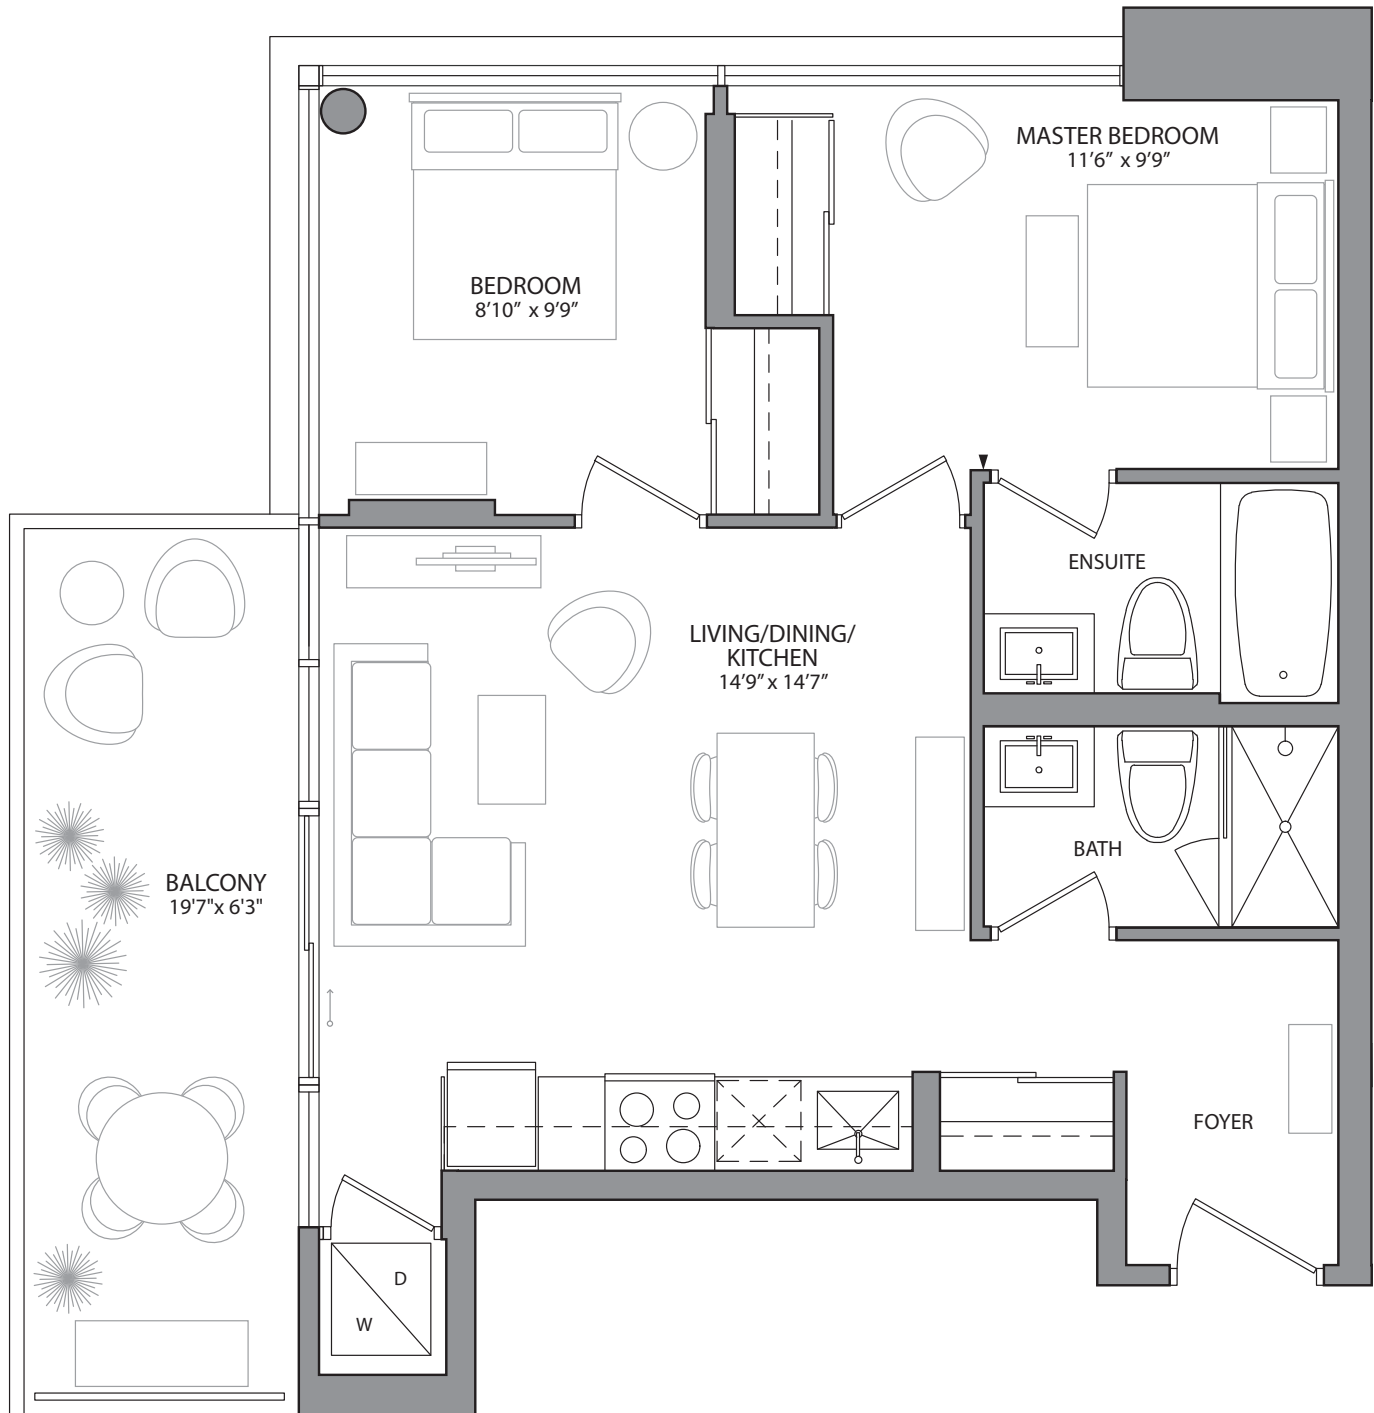

1BB

HIGHLIGHT
MISSISSAUGA

494 SQ. FT. (BALCONY 52 SQ. FT.) | 1 BEDROOM

Materials, specifications & floor plans are subject to change without notice. All renderings are artist's conceptions. E.& O.E. Not to scale.

2BA2

HIGHLIGHT
MISSISSAUGA

632/634 SQ. FT. (BALCONY 120/98 SQ. FT.) | 2 BEDROOM + MEDIA

Materials, specifications & floor plans are subject to change without notice. All renderings are artist's conceptions. E.& O.E. Not to scale.

2BB2

HIGHLIGHT
MISSISSAUGA

654/814 SQ. FT. (BALCONY 131 SQ. FT.) | 2 BEDROOM

Materials, specifications & floor plans are subject to change without notice. All renderings are artist's conceptions. E.& O.E. Not to scale.