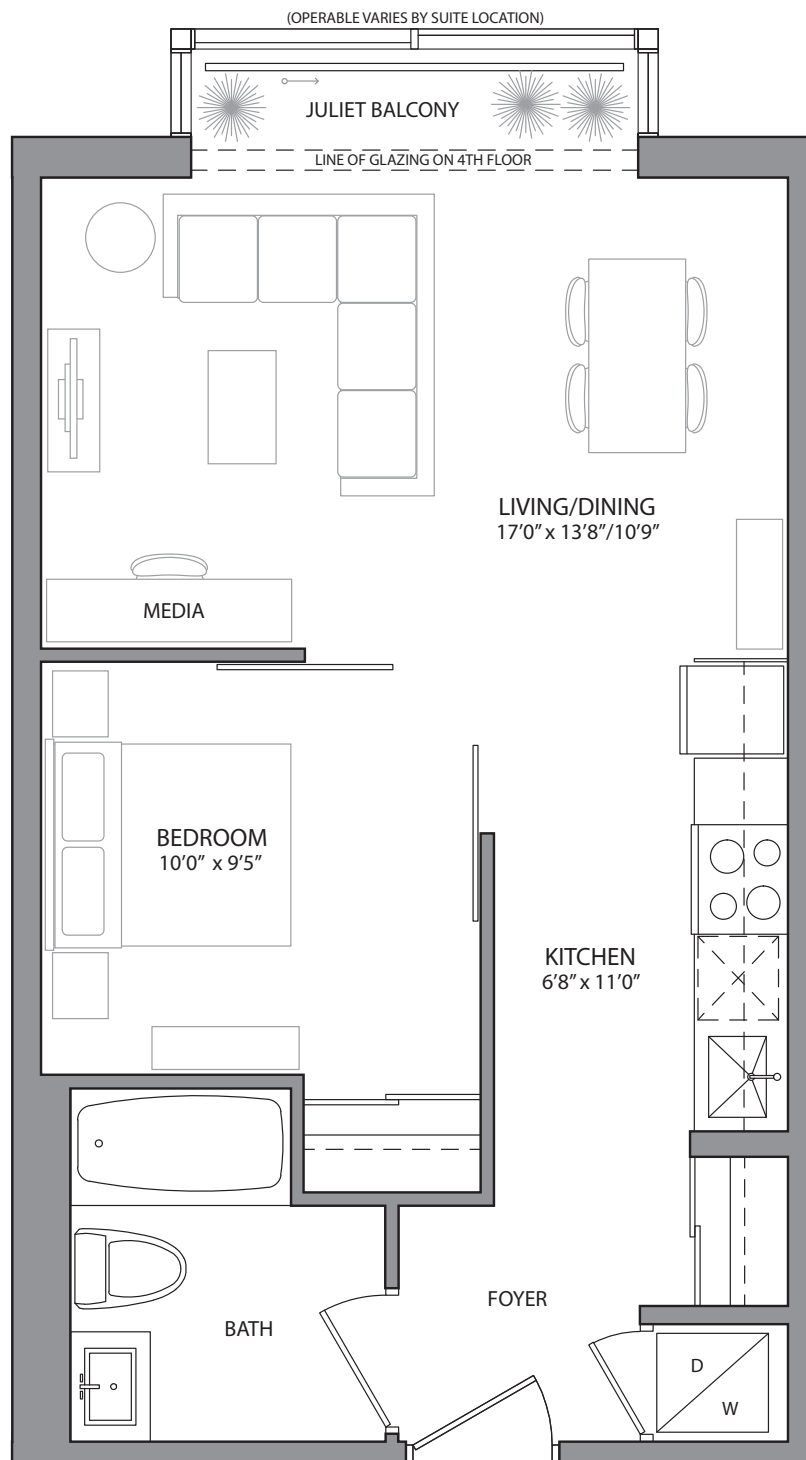

1B&2

499/528 SQ. FT. (BALCONY 131 SQ. FT.) | 1 BEDROOM + MEDIA

1BC

HIGHLIGHT
MISSISSAUGA

521/523 SQ. FT. (BALCONY 110/88 SQ. FT.) | 1 BEDROOM + MEDIA

Materials, specifications & floor plans are subject to change without notice. All renderings are artist's conceptions. E.& O.E. Not to scale.

1BDB

HIGHLIGHT
MISSISSAUGA

529/531 SQ. FT. (BALCONY 103/82 SQ. FT.) | 1 BEDROOM + FLEX

Materials, specifications & floor plans are subject to change without notice. All renderings are artist's conceptions. E.& O.E. Not to scale.

1BE1

HIGHLIGHT
MISSISSAUGA

529/559/560 SQ. FT. (BALCONY 88/112/112 SQ. FT.) | 1 BEDROOM + MEDIA

Materials, specifications & floor plans are subject to change without notice. All renderings are artist's conceptions. E.& O.E. Not to scale.

1BD

HIGHLIGHT
MISSISSAUGA

551 SQ. FT. (BALCONY 52 SQ. FT.) | 1 BEDROOM + MEDIA

Materials, specifications & floor plans are subject to change without notice. All renderings are artist's conceptions. E.& O.E. Not to scale.