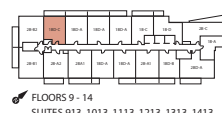

1BE1

HIGHLIGHT
MISSISSAUGA

529/559/560 SQ. FT. (BALCONY 88/112/112 SQ. FT.) | 1 BEDROOM + MEDIA

Materials, specifications & floor plans are subject to change without notice. All renderings are artist's conceptions. E.& O.E. Not to scale.

1BD

HIGHLIGHT
MISSISSAUGA

551 SQ. FT. (BALCONY 52 SQ. FT.) | 1 BEDROOM + MEDIA

Materials, specifications & floor plans are subject to change without notice. All renderings are artist's conceptions. E.& O.E. Not to scale.

1BDC

HIGHLIGHT
MISSISSAUGA

555 SQ. FT. (BALCONY 109 SQ. FT.) | 1 BEDROOM + FLEX

Materials, specifications & floor plans are subject to change without notice. All renderings are artist's conceptions. E. & O.E. Not to scale.