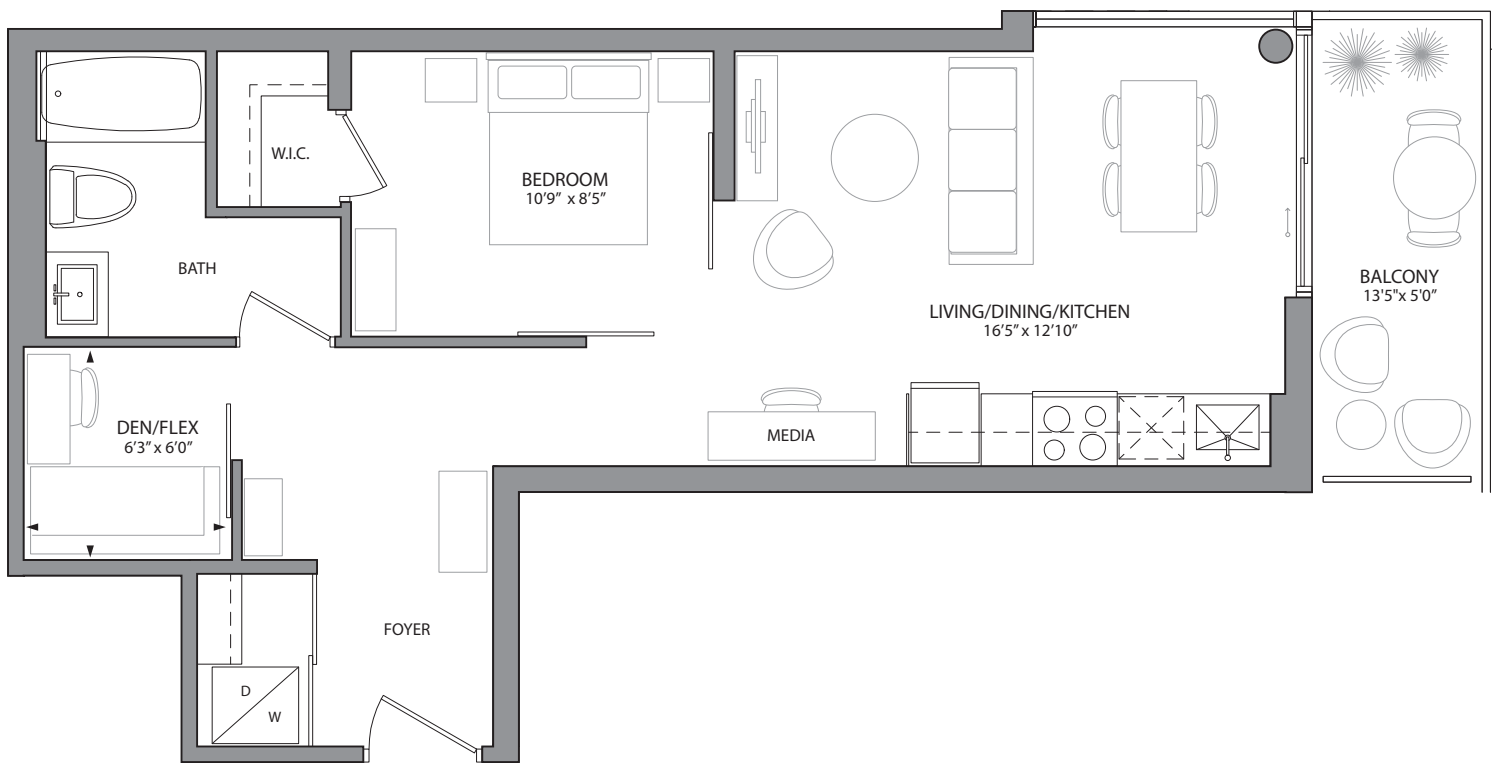

1BDC

HIGHLIGHT
MISSISSAUGA

555 SQ. FT. (BALCONY 109 SQ. FT.) | 1 BEDROOM + FLEX

Materials, specifications & floor plans are subject to change without notice. All renderings are artist's conceptions. E. & O.E. Not to scale.

1BDA

HIGHLIGHT
MISSISSAUGA

590/592/596/599 SQ. FT. (BALCONY 112/88/86/40 SQ. FT.) | 1 BEDROOM + FLEX

Materials, specifications & floor plans are subject to change without notice. All renderings are artist's conceptions. E.& O.E. Not to scale.

1BDD

596 SQ. FT. (BALCONY 72 SQ. FT.) | 1 BEDROOM + FLEX + MEDIA

2BA1

HIGHLIGHT
MISSISSAUGA

626/627/630 SQ. FT. (BALCONY 119/117/95 SQ. FT.) | 2 BEDROOM + MEDIA

Materials, specifications & floor plans are subject to change without notice. All renderings are artist's conceptions. E. & O.E. Not to scale.