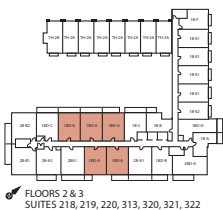

1BD

HIGHLIGHT
MISSISSAUGA

551 SQ. FT. (BALCONY 52 SQ. FT.) | 1 BEDROOM + MEDIA

Materials, specifications & floor plans are subject to change without notice. All renderings are artist's conceptions. E.& O.E. Not to scale.

1BDC

HIGHLIGHT
MISSISSAUGA

555 SQ. FT. (BALCONY 109 SQ. FT.) | 1 BEDROOM + FLEX

Materials, specifications & floor plans are subject to change without notice. All renderings are artist's conceptions. E. & O.E. Not to scale.

1BDA

HIGHLIGHT
MISSISSAUGA

590/592/596/599 SQ. FT. (BALCONY 112/88/86/40 SQ. FT.) | 1 BEDROOM + FLEX

Materials, specifications & floor plans are subject to change without notice. All renderings are artist's conceptions. E.& O.E. Not to scale.