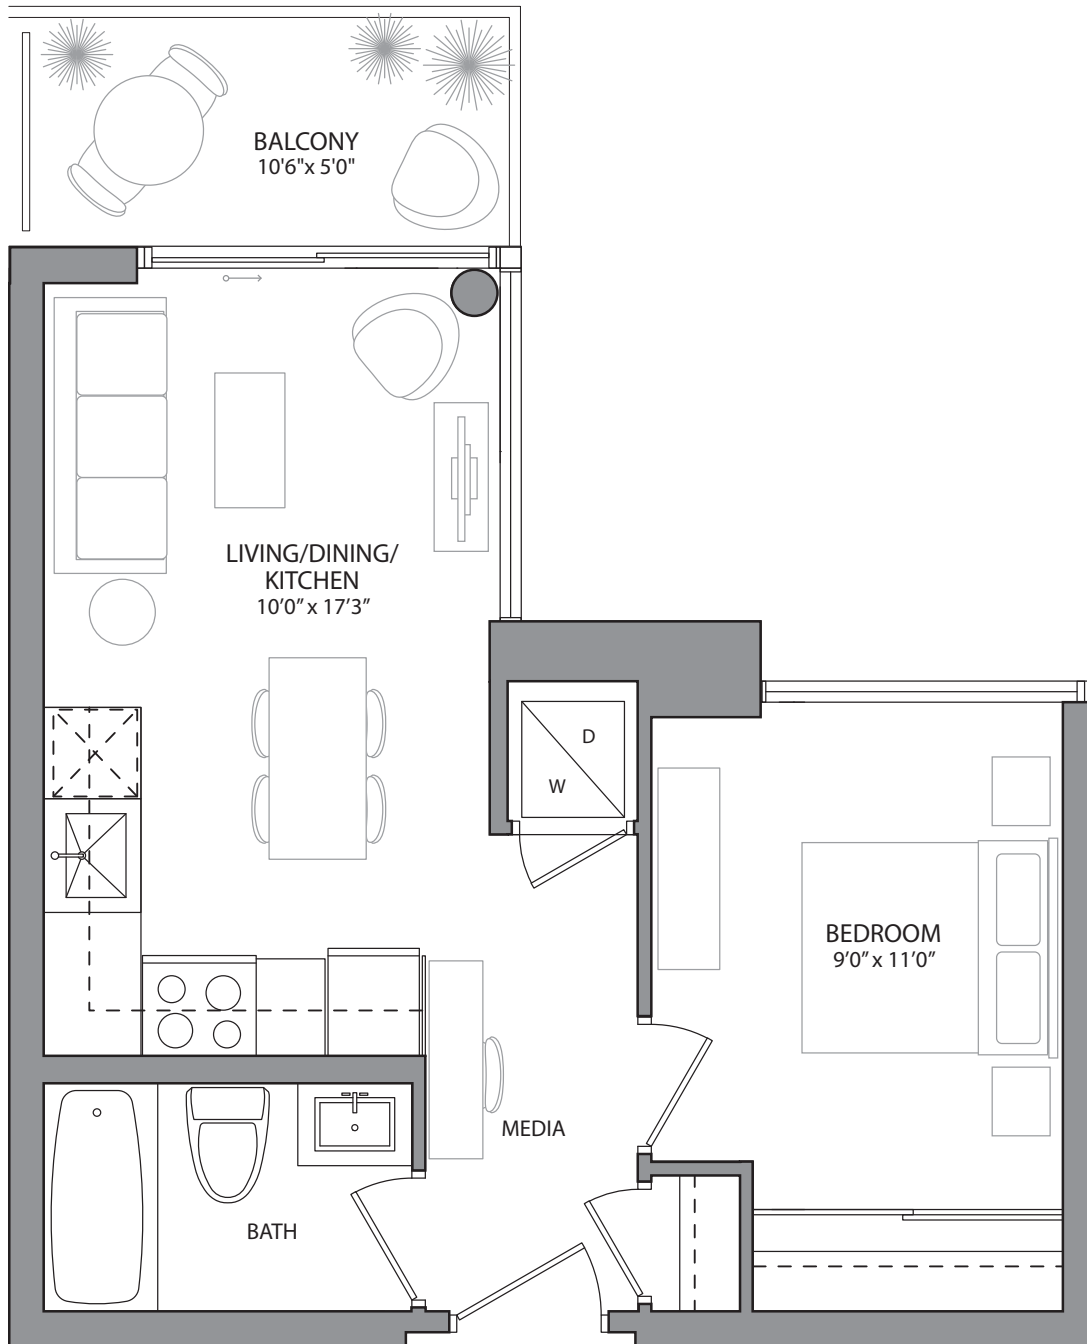

1BA

HIGHLIGHT
MISSISSAUGA

438 SQ. FT. (BALCONY FLOORS 3-8 57 SQ. FT. / FLOORS 9-14 83 SQ. FT.) | 1 BEDROOM + MEDIA

Materials, specifications & floor plans are subject to change without notice. All renderings are artist's conceptions. E.& O.E. Not to scale.

1BB

HIGHLIGHT
MISSISSAUGA

494 SQ. FT. (BALCONY 52 SQ. FT.) | 1 BEDROOM

Materials, specifications & floor plans are subject to change without notice. All renderings are artist's conceptions. E.& O.E. Not to scale.

1Bf

HIGHLIGHT
MISSISSAUGA

496/526 SQ. FT. (BALCONY 110/88 SQ. FT.) | 1 BEDROOM + MEDIA

Materials, specifications & floor plans are subject to change without notice. All renderings are artist's conceptions. E.& O.E. Not to scale.

1B&2

499/528 SQ. FT. (BALCONY 131 SQ. FT.) | 1 BEDROOM + MEDIA

1BC

HIGHLIGHT
MISSISSAUGA

521/523 SQ. FT. (BALCONY 110/88 SQ. FT.) | 1 BEDROOM + MEDIA

Materials, specifications & floor plans are subject to change without notice. All renderings are artist's conceptions. E.& O.E. Not to scale.