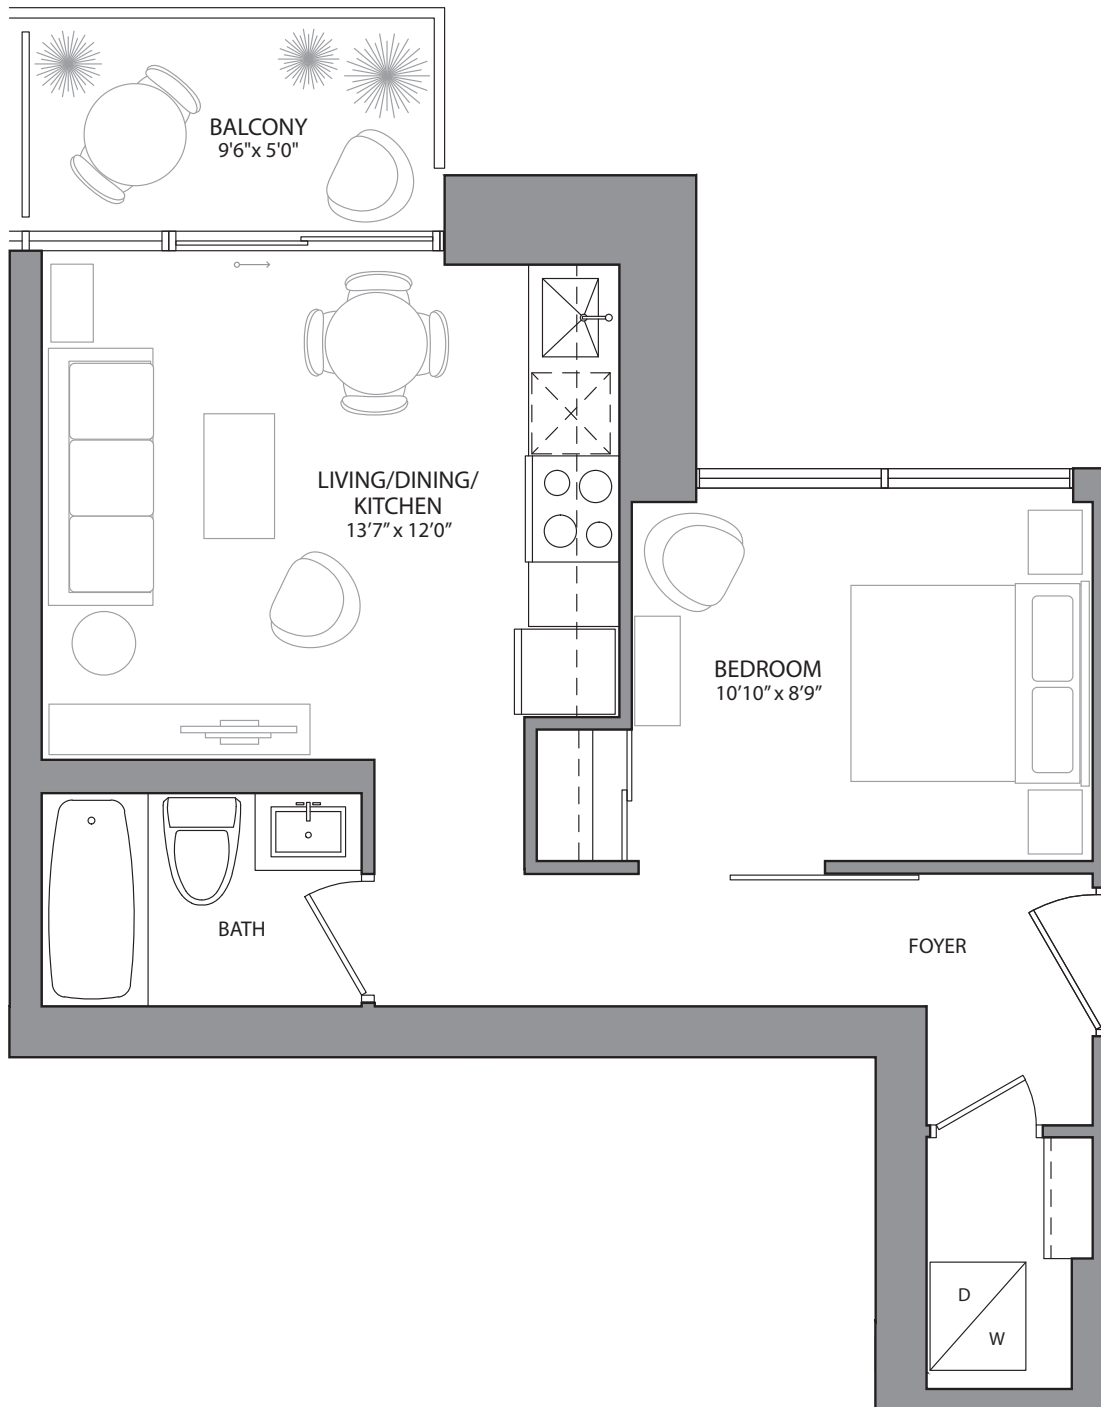

1BA

HIGHLIGHT
MISSISSAUGA

438 SQ. FT. (BALCONY FLOORS 3-8 57 SQ. FT. / FLOORS 9-14 83 SQ. FT.) | 1 BEDROOM + MEDIA

Materials, specifications & floor plans are subject to change without notice. All renderings are artist's conceptions. E.& O.E. Not to scale.

1BB

HIGHLIGHT
MISSISSAUGA

494 SQ. FT. (BALCONY 52 SQ. FT.) | 1 BEDROOM

Materials, specifications & floor plans are subject to change without notice. All renderings are artist's conceptions. E.& O.E. Not to scale.

1Bf

HIGHLIGHT
MISSISSAUGA

496/526 SQ. FT. (BALCONY 110/88 SQ. FT.) | 1 BEDROOM + MEDIA

Materials, specifications & floor plans are subject to change without notice. All renderings are artist's conceptions. E.& O.E. Not to scale.

1B&2

499/528 SQ. FT. (BALCONY 131 SQ. FT.) | 1 BEDROOM + MEDIA

1BC

HIGHLIGHT
MISSISSAUGA

521/523 SQ. FT. (BALCONY 110/88 SQ. FT.) | 1 BEDROOM + MEDIA

Materials, specifications & floor plans are subject to change without notice. All renderings are artist's conceptions. E.& O.E. Not to scale.