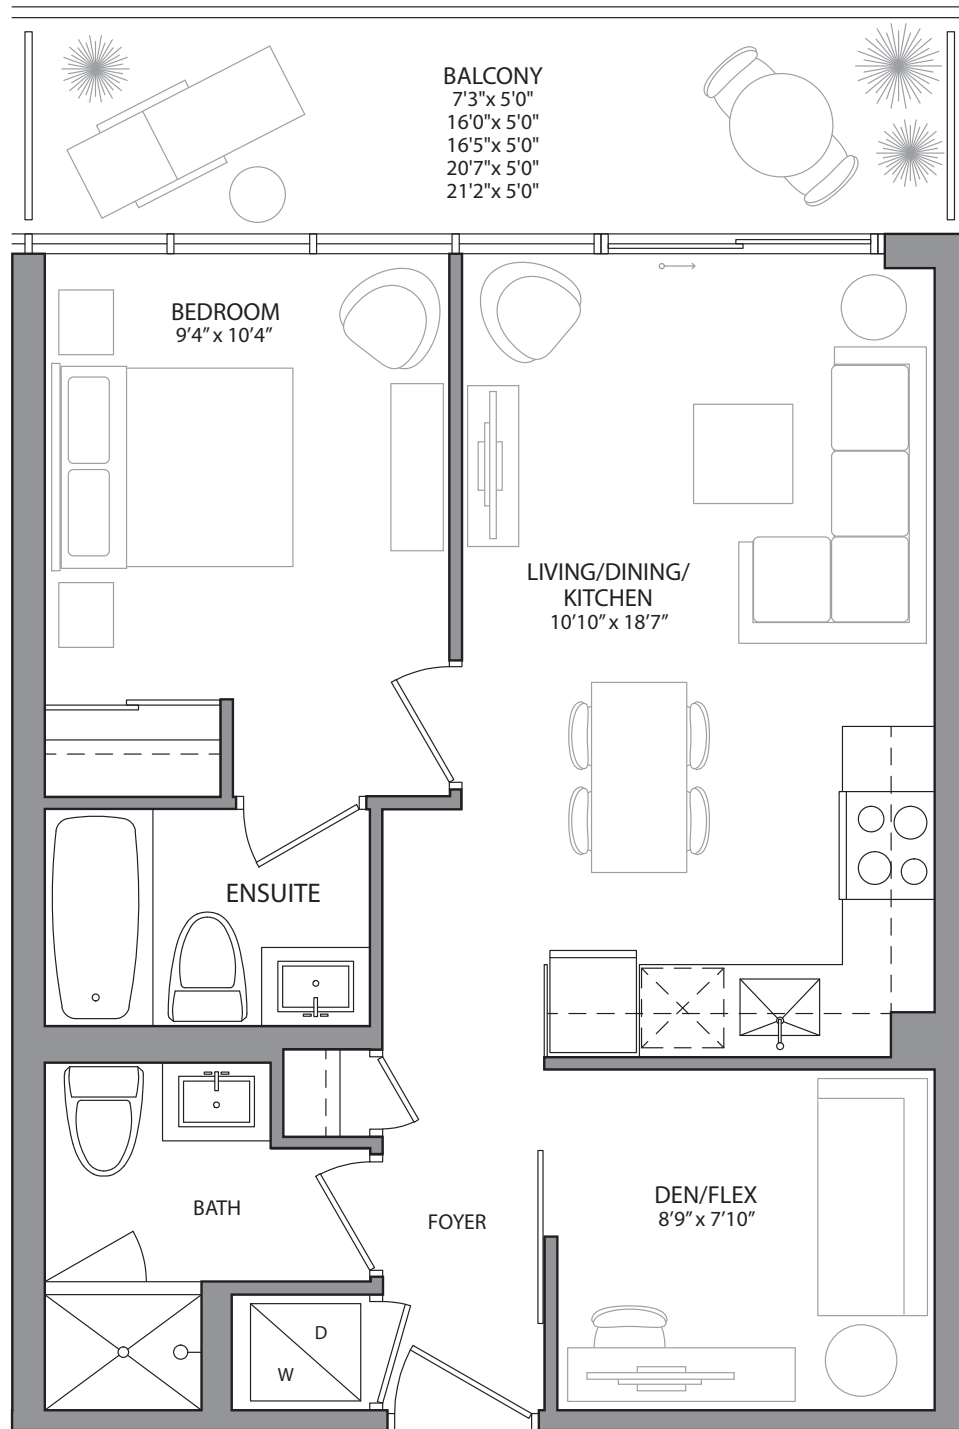

1BD

HIGHLIGHT
MISSISSAUGA

551 SQ. FT. (BALCONY 52 SQ. FT.) | 1 BEDROOM + MEDIA

Materials, specifications & floor plans are subject to change without notice. All renderings are artist's conceptions. E.& O.E. Not to scale.

1BDC

HIGHLIGHT
MISSISSAUGA

555 SQ. FT. (BALCONY 109 SQ. FT.) | 1 BEDROOM + FLEX

Materials, specifications & floor plans are subject to change without notice. All renderings are artist's conceptions. E. & O.E. Not to scale.

1BDA

HIGHLIGHT
MISSISSAUGA

590/592/596/599 SQ. FT. (BALCONY 112/88/86/40 SQ. FT.) | 1 BEDROOM + FLEX

Materials, specifications & floor plans are subject to change without notice. All renderings are artist's conceptions. E.& O.E. Not to scale.

1BDD

596 SQ. FT. (BALCONY 72 SQ. FT.) | 1 BEDROOM + FLEX + MEDIA

2BA1

HIGHLIGHT
MISSISSAUGA

626/627/630 SQ. FT. (BALCONY 119/117/95 SQ. FT.) | 2 BEDROOM + MEDIA

Materials, specifications & floor plans are subject to change without notice. All renderings are artist's conceptions. E. & O.E. Not to scale.