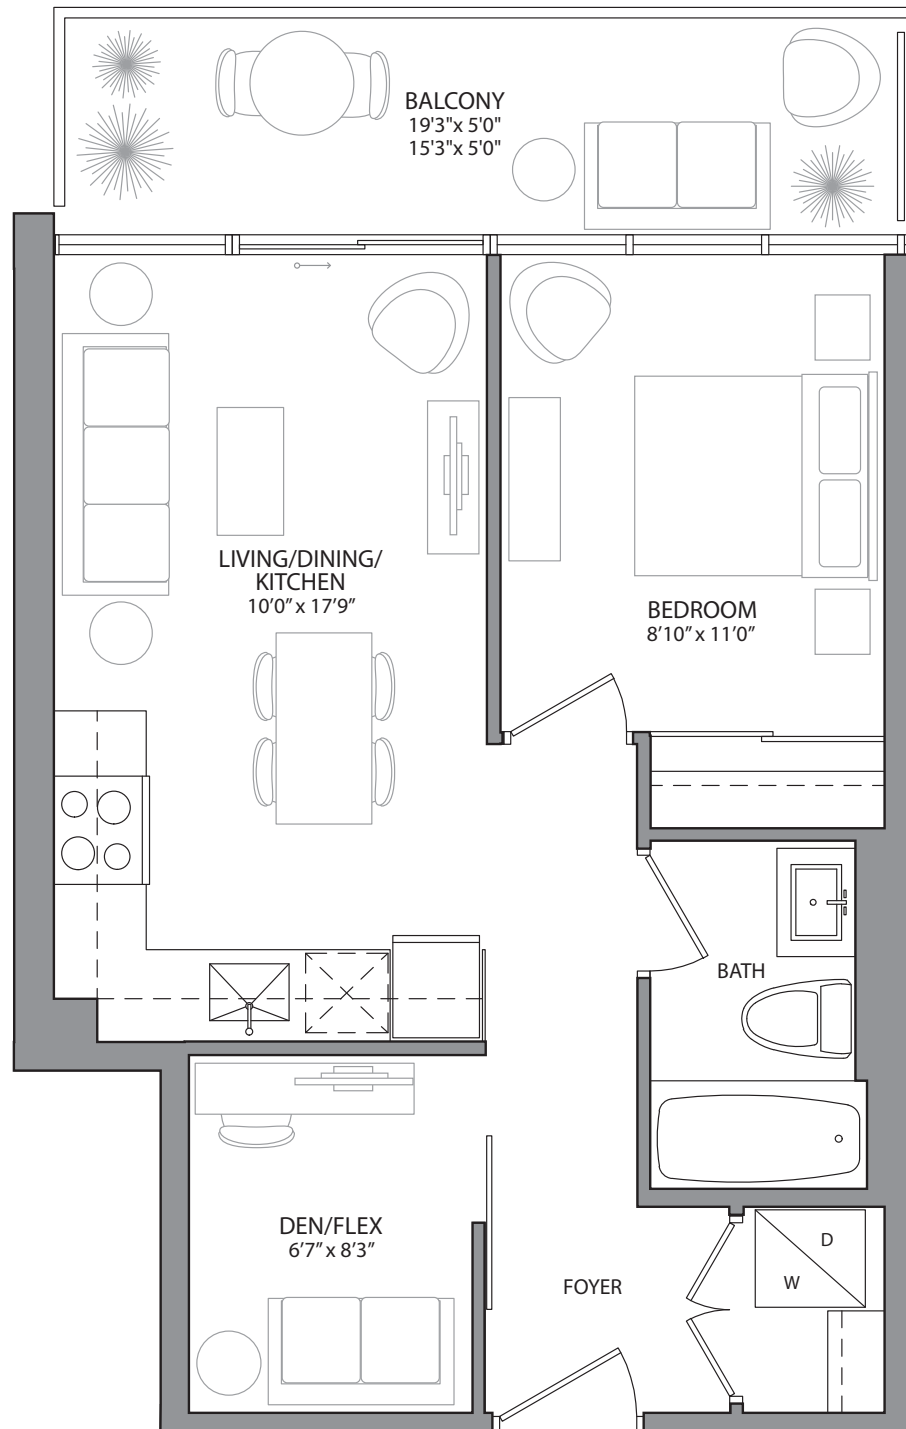

1BB

HIGHLIGHT
MISSISSAUGA

494 SQ. FT. (BALCONY 52 SQ. FT.) | 1 BEDROOM

Materials, specifications & floor plans are subject to change without notice. All renderings are artist's conceptions. E.& O.E. Not to scale.

1Bf

HIGHLIGHT
MISSISSAUGA

496/526 SQ. FT. (BALCONY 110/88 SQ. FT.) | 1 BEDROOM + MEDIA

Materials, specifications & floor plans are subject to change without notice. All renderings are artist's conceptions. E.& O.E. Not to scale.

1B&2

499/528 SQ. FT. (BALCONY 131 SQ. FT.) | 1 BEDROOM + MEDIA

1BC

HIGHLIGHT
MISSISSAUGA

521/523 SQ. FT. (BALCONY 110/88 SQ. FT.) | 1 BEDROOM + MEDIA

Materials, specifications & floor plans are subject to change without notice. All renderings are artist's conceptions. E.& O.E. Not to scale.

1BDB

HIGHLIGHT
MISSISSAUGA

529/531 SQ. FT. (BALCONY 103/82 SQ. FT.) | 1 BEDROOM + FLEX

Materials, specifications & floor plans are subject to change without notice. All renderings are artist's conceptions. E.& O.E. Not to scale.