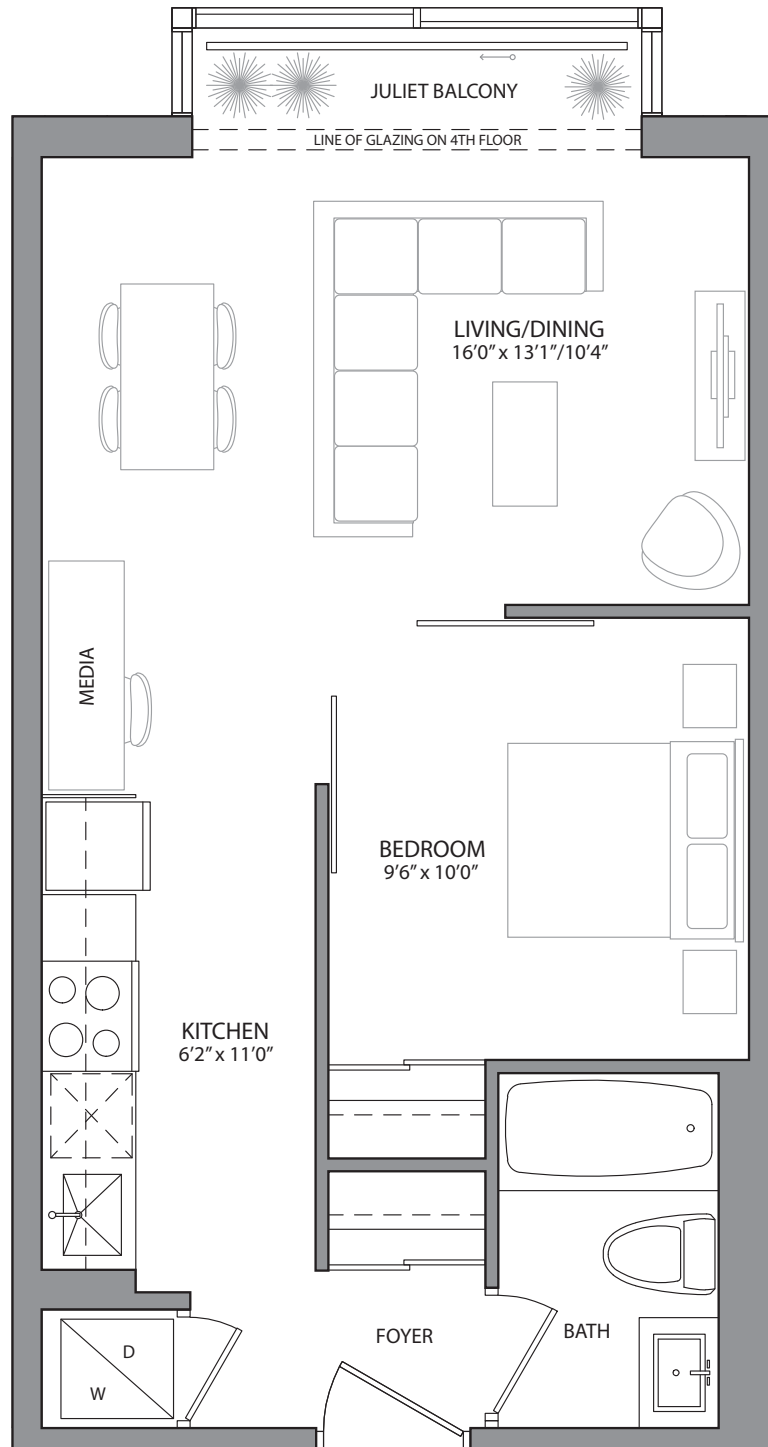

1BB

HIGHLIGHT
MISSISSAUGA

494 SQ. FT. (BALCONY 52 SQ. FT.) | 1 BEDROOM

Materials, specifications & floor plans are subject to change without notice. All renderings are artist's conceptions. E.& O.E. Not to scale.

1Bf

HIGHLIGHT
MISSISSAUGA

496/526 SQ. FT. (BALCONY 110/88 SQ. FT.) | 1 BEDROOM + MEDIA

Materials, specifications & floor plans are subject to change without notice. All renderings are artist's conceptions. E.& O.E. Not to scale.

1B&2

499/528 SQ. FT. (BALCONY 131 SQ. FT.) | 1 BEDROOM + MEDIA

1BC

HIGHLIGHT
MISSISSAUGA

521/523 SQ. FT. (BALCONY 110/88 SQ. FT.) | 1 BEDROOM + MEDIA

Materials, specifications & floor plans are subject to change without notice. All renderings are artist's conceptions. E.& O.E. Not to scale.

1BDB

HIGHLIGHT
MISSISSAUGA

529/531 SQ. FT. (BALCONY 103/82 SQ. FT.) | 1 BEDROOM + FLEX

Materials, specifications & floor plans are subject to change without notice. All renderings are artist's conceptions. E.& O.E. Not to scale.