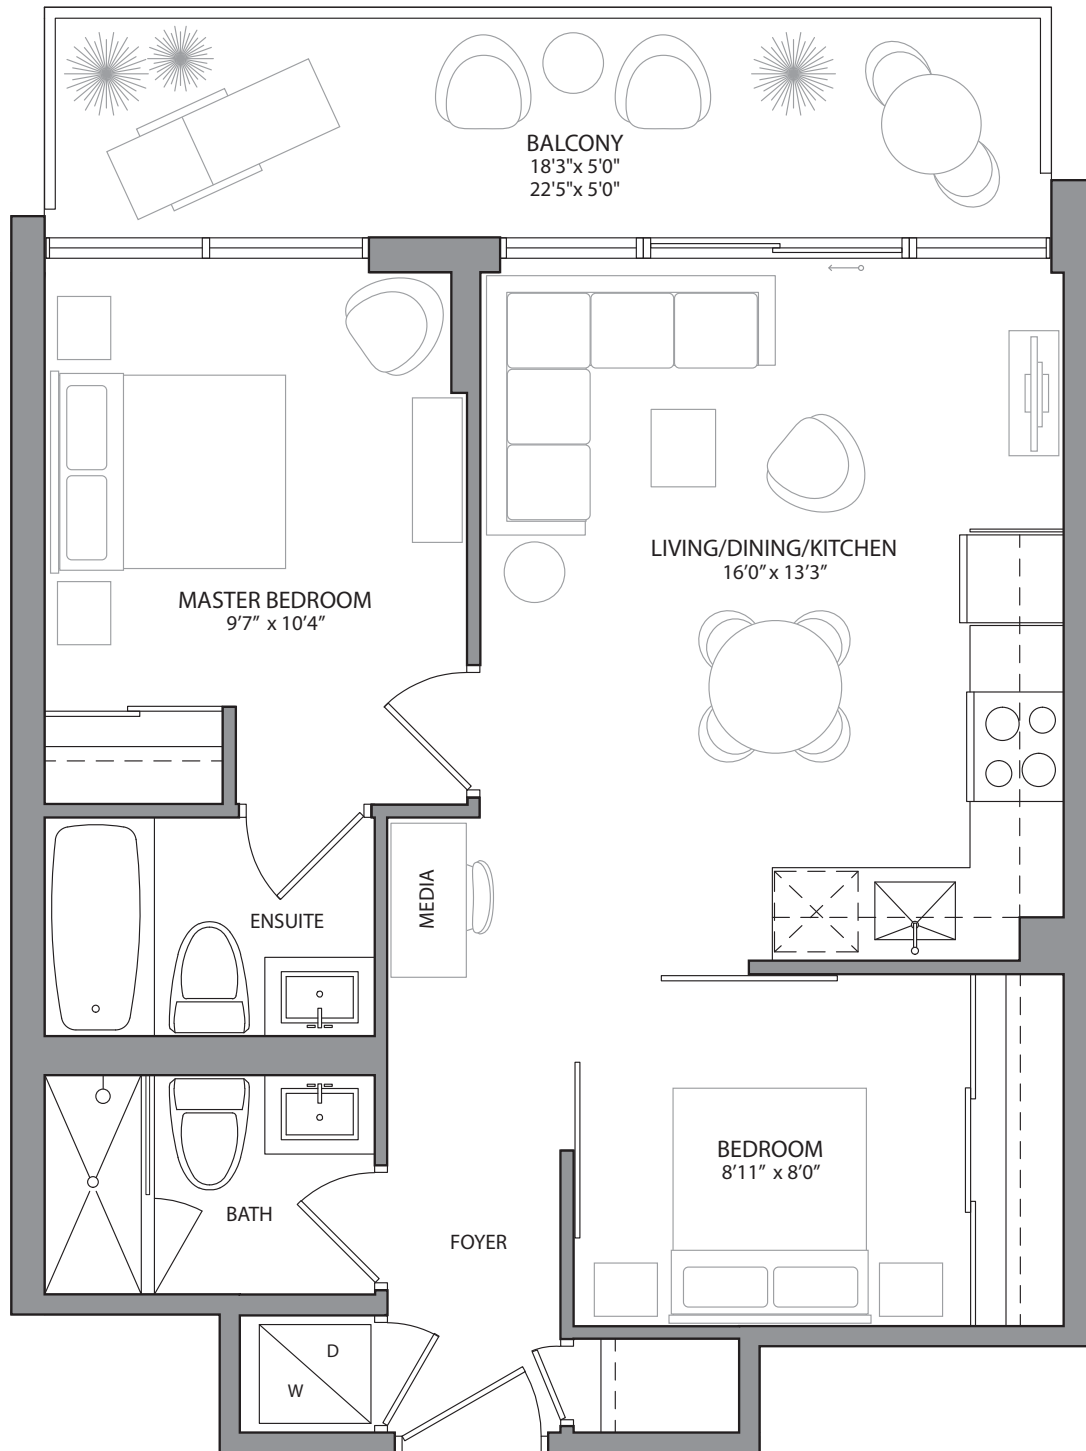

1BDA

HIGHLIGHT
MISSISSAUGA

590/592/596/599 SQ. FT. (BALCONY 112/88/86/40 SQ. FT.) | 1 BEDROOM + FLEX

Materials, specifications & floor plans are subject to change without notice. All renderings are artist's conceptions. E.& O.E. Not to scale.

1BDD

596 SQ. FT. (BALCONY 72 SQ. FT.) | 1 BEDROOM + FLEX + MEDIA

2BA1

HIGHLIGHT
MISSISSAUGA

626/627/630 SQ. FT. (BALCONY 119/117/95 SQ. FT.) | 2 BEDROOM + MEDIA

Materials, specifications & floor plans are subject to change without notice. All renderings are artist's conceptions. E. & O.E. Not to scale.

2BA2

HIGHLIGHT
MISSISSAUGA

632/634 SQ. FT. (BALCONY 120/98 SQ. FT.) | 2 BEDROOM + MEDIA

Materials, specifications & floor plans are subject to change without notice. All renderings are artist's conceptions. E.& O.E. Not to scale.