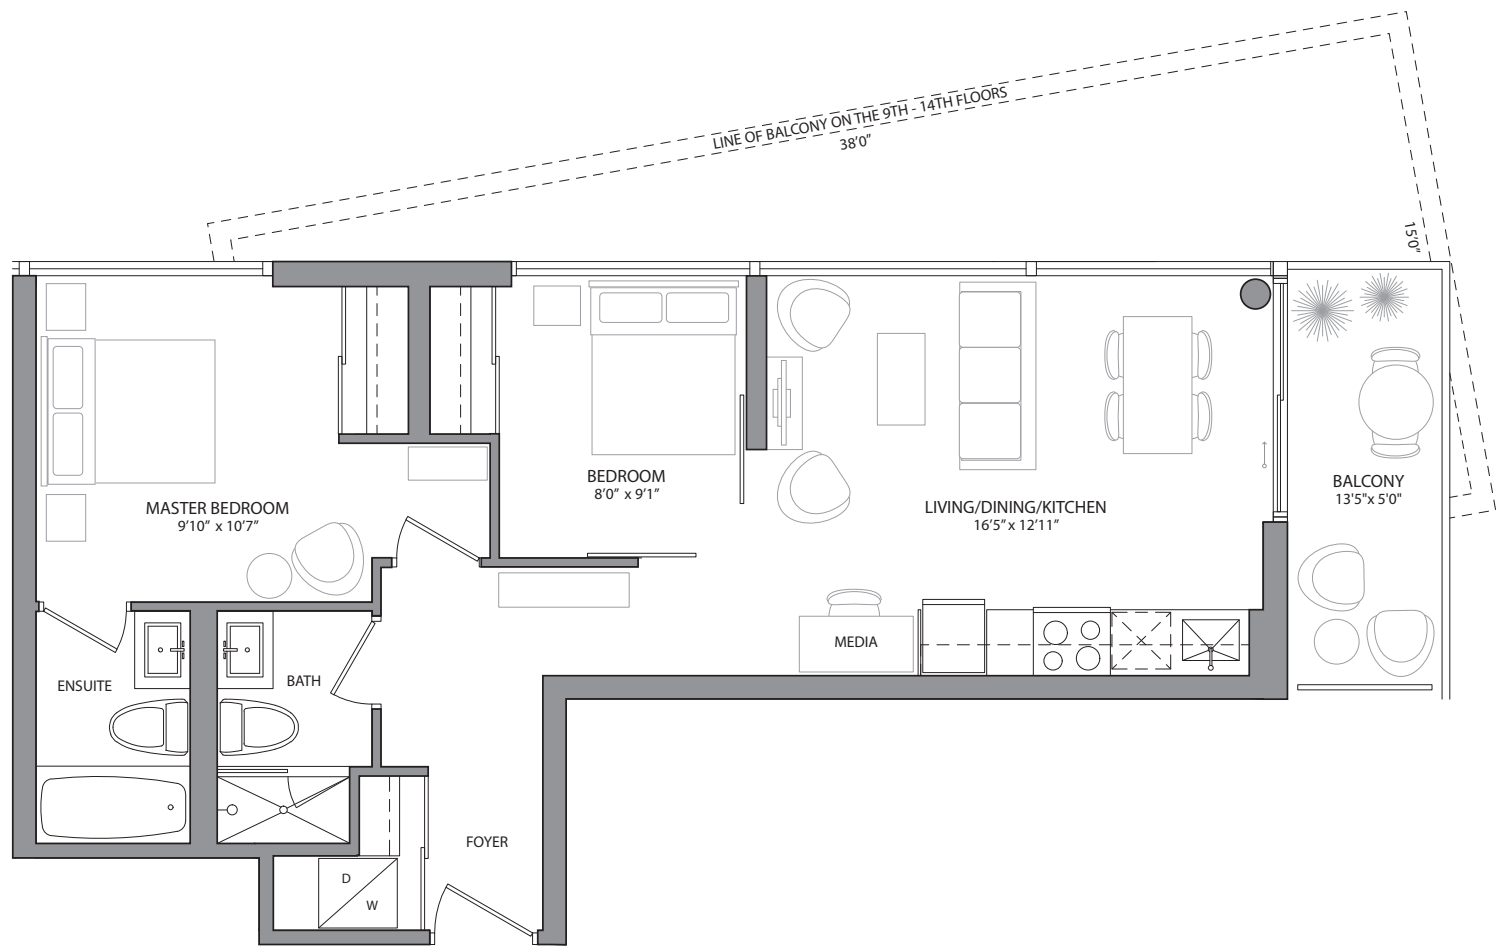

2B B1

665 SQ. FT. (BALCONY 131 SQ. FT.) | 2 BEDROOM

2BC

HIGHLIGHT
MISSISSAUGA

683 SQ. FT. (BALCONY FLOORS 5-8 72 SQ. FT. / FLOORS 9-14 239 SQ. FT.) | 2 BEDROOM + MEDIA

Materials, specifications & floor plans are subject to change without notice. All renderings are artist's conceptions. E.& O.E. Not to scale.