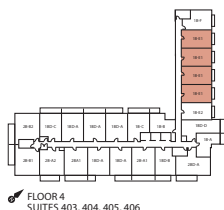

1B&2

499/528 SQ. FT. (BALCONY 131 SQ. FT.) | 1 BEDROOM + MEDIA

1BC

HIGHLIGHT
MISSISSAUGA

521/523 SQ. FT. (BALCONY 110/88 SQ. FT.) | 1 BEDROOM + MEDIA

Materials, specifications & floor plans are subject to change without notice. All renderings are artist's conceptions. E.& O.E. Not to scale.

1BDB

HIGHLIGHT
MISSISSAUGA

529/531 SQ. FT. (BALCONY 103/82 SQ. FT.) | 1 BEDROOM + FLEX

Materials, specifications & floor plans are subject to change without notice. All renderings are artist's conceptions. E.& O.E. Not to scale.

1BE1

HIGHLIGHT
MISSISSAUGA

529/559/560 SQ. FT. (BALCONY 88/112/112 SQ. FT.) | 1 BEDROOM + MEDIA

Materials, specifications & floor plans are subject to change without notice. All renderings are artist's conceptions. E.& O.E. Not to scale.

1BD

HIGHLIGHT
MISSISSAUGA

551 SQ. FT. (BALCONY 52 SQ. FT.) | 1 BEDROOM + MEDIA

Materials, specifications & floor plans are subject to change without notice. All renderings are artist's conceptions. E.& O.E. Not to scale.