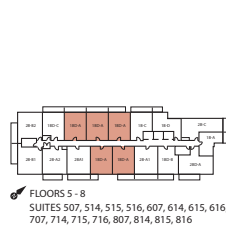

1BD

HIGHLIGHT
MISSISSAUGA

551 SQ. FT. (BALCONY 52 SQ. FT.) | 1 BEDROOM + MEDIA

Materials, specifications & floor plans are subject to change without notice. All renderings are artist's conceptions. E.& O.E. Not to scale.

1BDC

HIGHLIGHT
MISSISSAUGA

555 SQ. FT. (BALCONY 109 SQ. FT.) | 1 BEDROOM + FLEX

Materials, specifications & floor plans are subject to change without notice. All renderings are artist's conceptions. E. & O.E. Not to scale.

1BDA

HIGHLIGHT
MISSISSAUGA

590/592/596/599 SQ. FT. (BALCONY 112/88/86/40 SQ. FT.) | 1 BEDROOM + FLEX

Materials, specifications & floor plans are subject to change without notice. All renderings are artist's conceptions. E.& O.E. Not to scale.