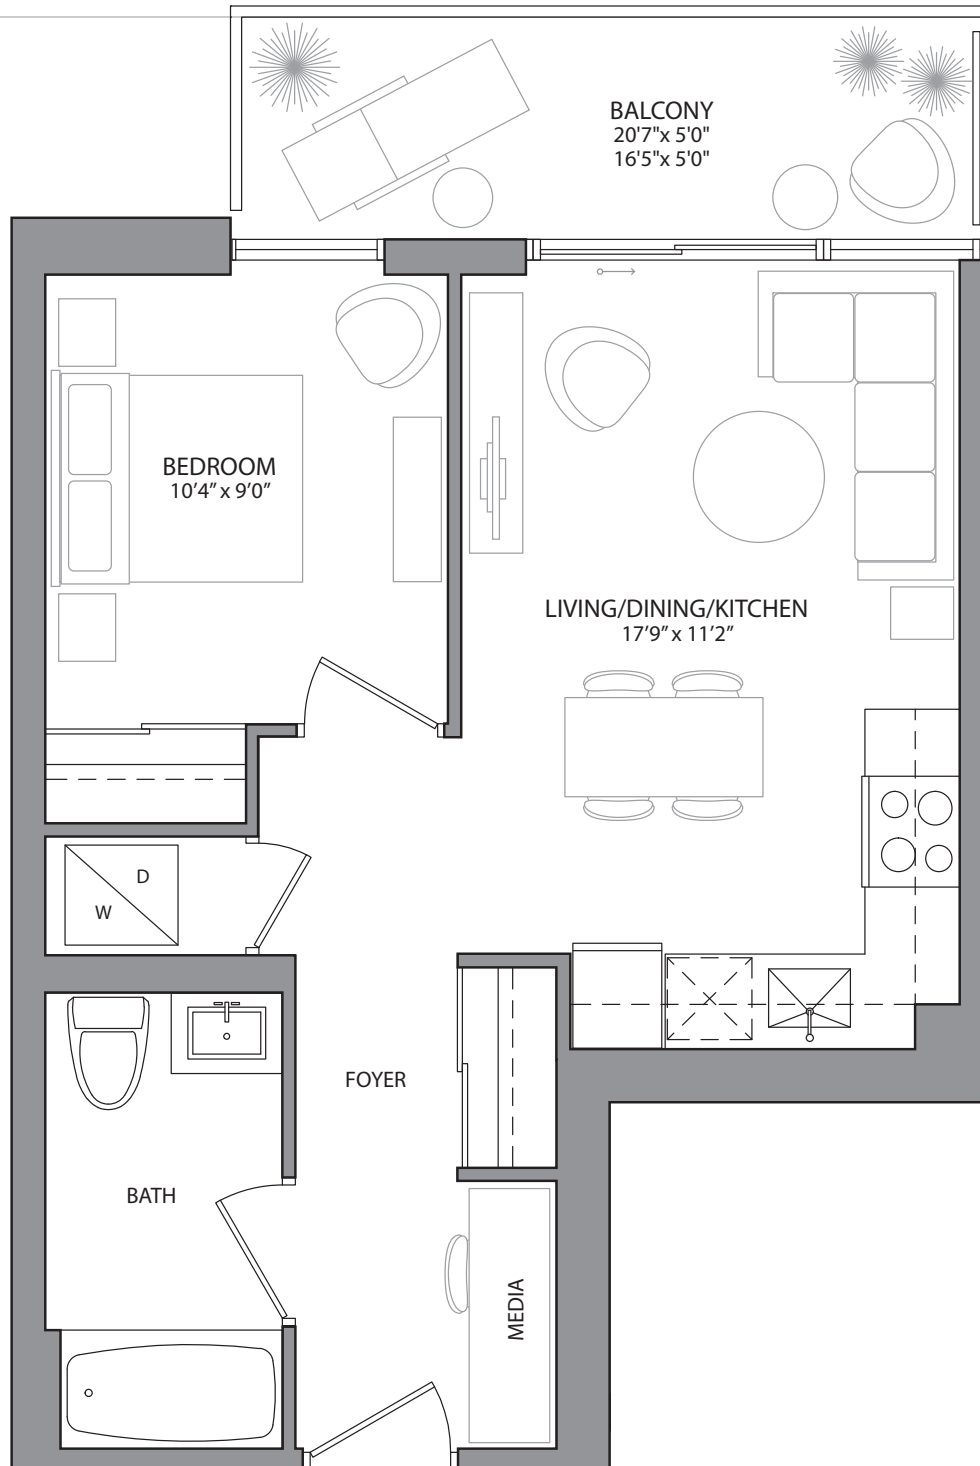

1BB

HIGHLIGHT
MISSISSAUGA

494 SQ. FT. (BALCONY 52 SQ. FT.) | 1 BEDROOM

Materials, specifications & floor plans are subject to change without notice. All renderings are artist's conceptions. E.& O.E. Not to scale.

1Bf

HIGHLIGHT
MISSISSAUGA

496/526 SQ. FT. (BALCONY 110/88 SQ. FT.) | 1 BEDROOM + MEDIA

Materials, specifications & floor plans are subject to change without notice. All renderings are artist's conceptions. E.& O.E. Not to scale.

1B&2

499/528 SQ. FT. (BALCONY 131 SQ. FT.) | 1 BEDROOM + MEDIA

1BC

HIGHLIGHT
MISSISSAUGA

521/523 SQ. FT. (BALCONY 110/88 SQ. FT.) | 1 BEDROOM + MEDIA

Materials, specifications & floor plans are subject to change without notice. All renderings are artist's conceptions. E.& O.E. Not to scale.

1BDB

HIGHLIGHT
MISSISSAUGA

529/531 SQ. FT. (BALCONY 103/82 SQ. FT.) | 1 BEDROOM + FLEX

Materials, specifications & floor plans are subject to change without notice. All renderings are artist's conceptions. E.& O.E. Not to scale.