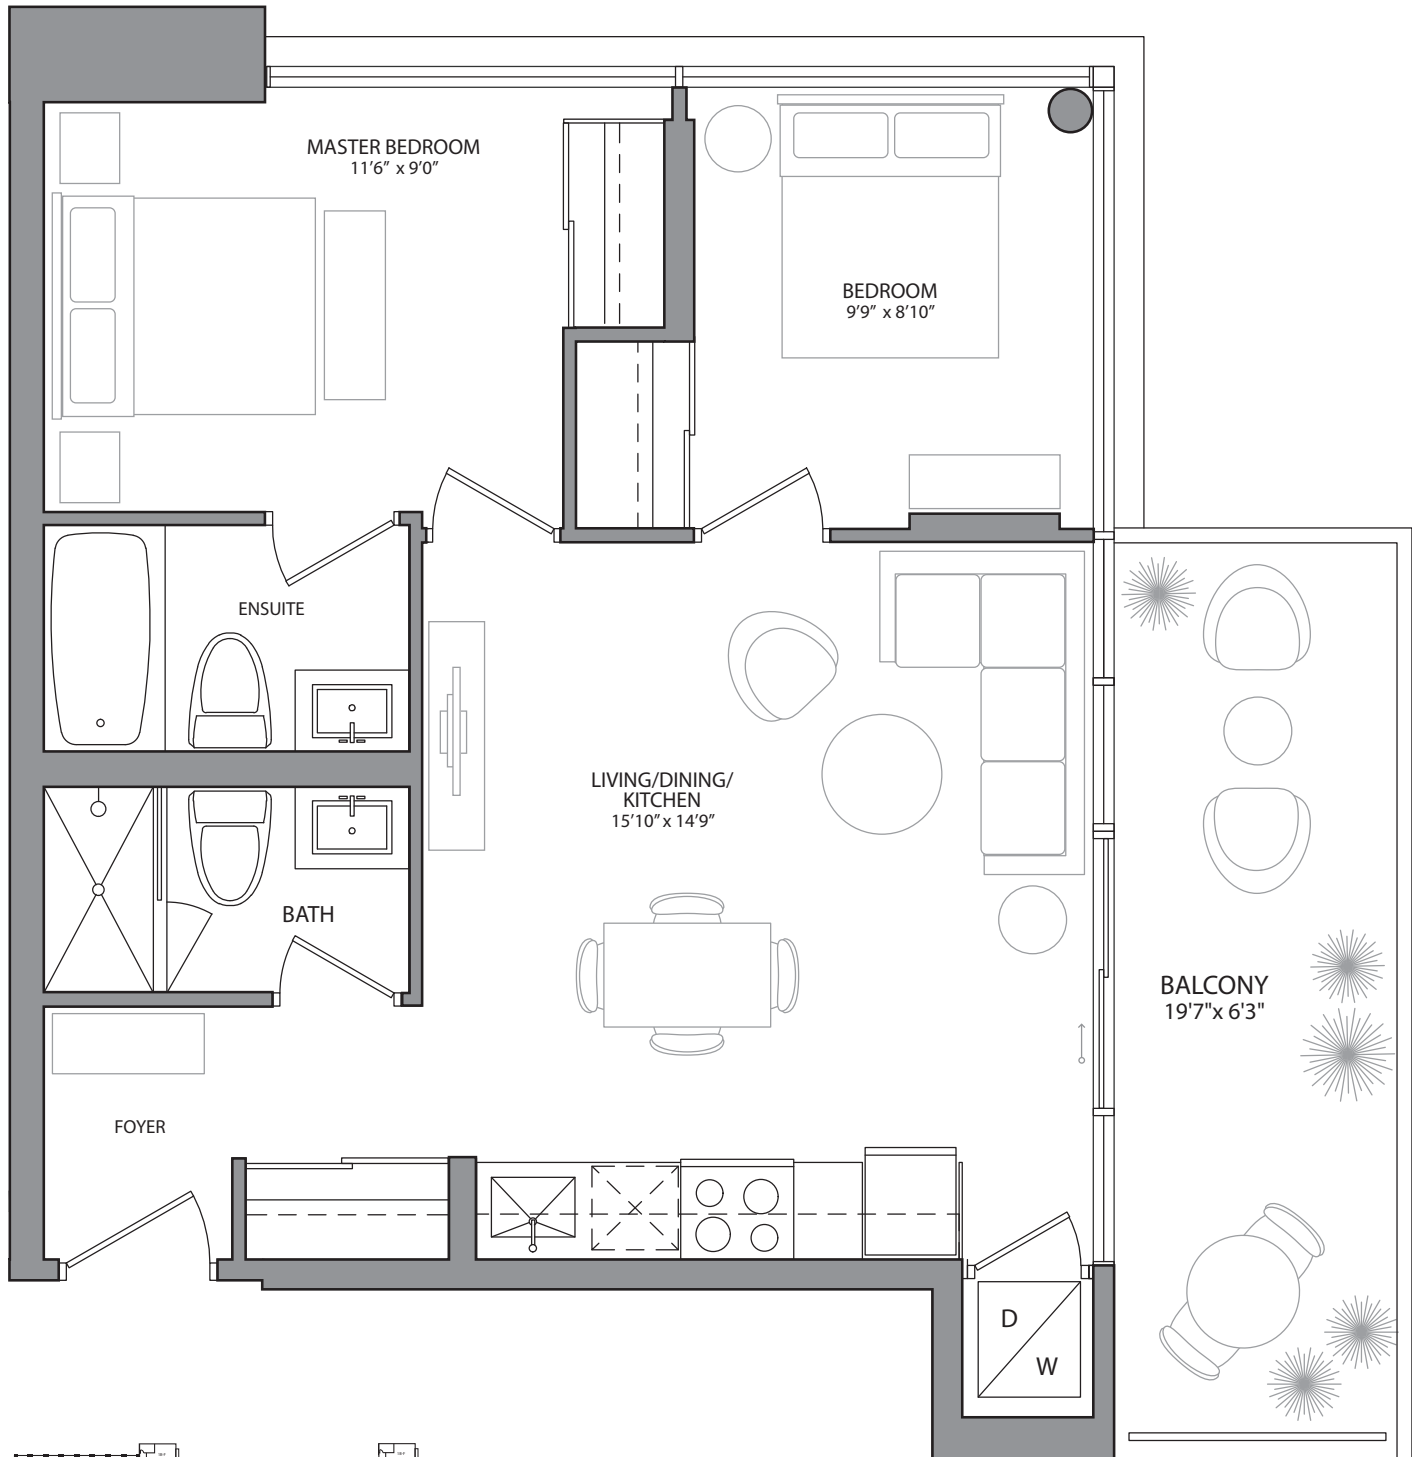

1BB

HIGHLIGHT
MISSISSAUGA

494 SQ. FT. (BALCONY 52 SQ. FT.) | 1 BEDROOM

Materials, specifications & floor plans are subject to change without notice. All renderings are artist's conceptions. E.& O.E. Not to scale.

1BDB

HIGHLIGHT
MISSISSAUGA

529/531 SQ. FT. (BALCONY 103/82 SQ. FT.) | 1 BEDROOM + FLEX

Materials, specifications & floor plans are subject to change without notice. All renderings are artist's conceptions. E.& O.E. Not to scale.

2BB2

HIGHLIGHT
MISSISSAUGA

654/814 SQ. FT. (BALCONY 131 SQ. FT.) | 2 BEDROOM

Materials, specifications & floor plans are subject to change without notice. All renderings are artist's conceptions. E.& O.E. Not to scale.

2B B1

665 SQ. FT. (BALCONY 131 SQ. FT.) | 2 BEDROOM

2BC

HIGHLIGHT
MISSISSAUGA

683 SQ. FT. (BALCONY FLOORS 5-8 72 SQ. FT. / FLOORS 9-14 239 SQ. FT.) | 2 BEDROOM + MEDIA

Materials, specifications & floor plans are subject to change without notice. All renderings are artist's conceptions. E.& O.E. Not to scale.