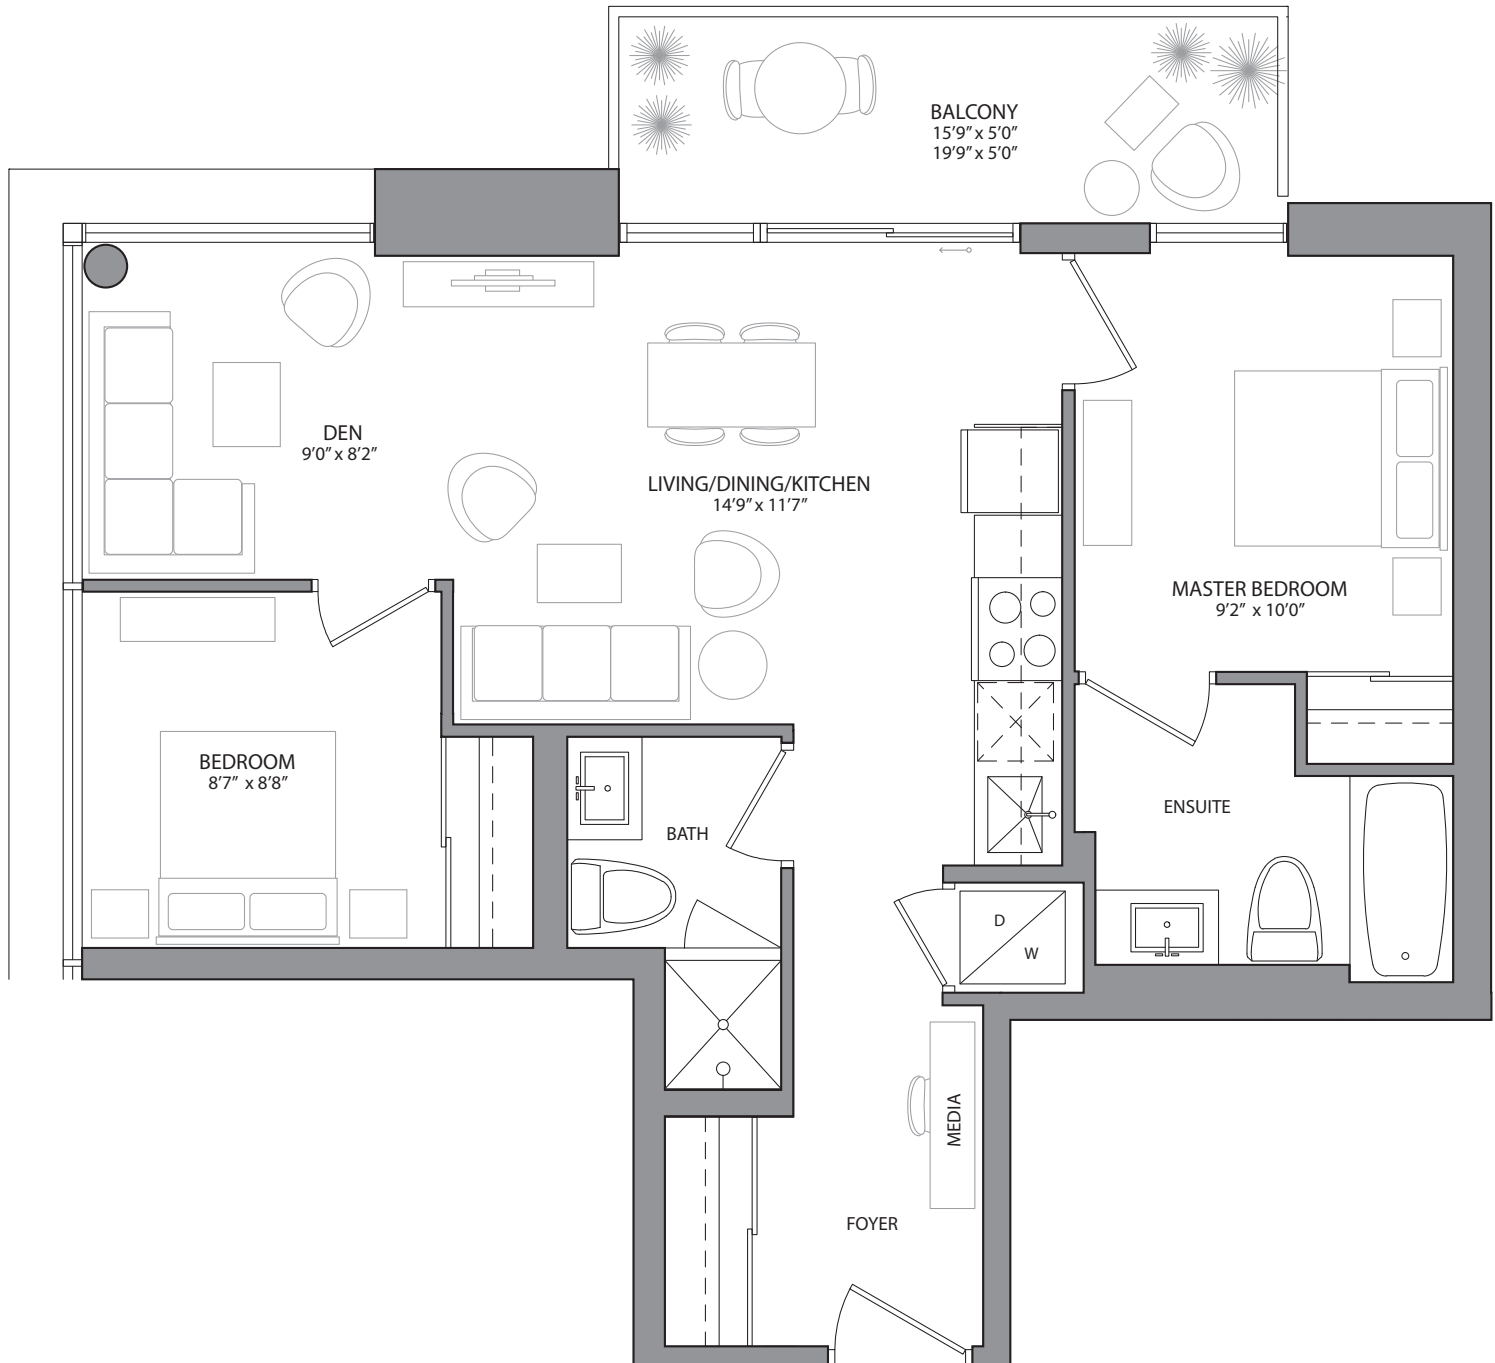

1BB

HIGHLIGHT
MISSISSAUGA

494 SQ. FT. (BALCONY 52 SQ. FT.) | 1 BEDROOM

Materials, specifications & floor plans are subject to change without notice. All renderings are artist's conceptions. E.& O.E. Not to scale.

2BB2

HIGHLIGHT
MISSISSAUGA

654/814 SQ. FT. (BALCONY 131 SQ. FT.) | 2 BEDROOM

Materials, specifications & floor plans are subject to change without notice. All renderings are artist's conceptions. E.& O.E. Not to scale.

2B B1

665 SQ. FT. (BALCONY 131 SQ. FT.) | 2 BEDROOM

2BC

HIGHLIGHT
MISSISSAUGA

683 SQ. FT. (BALCONY FLOORS 5-8 72 SQ. FT. / FLOORS 9-14 239 SQ. FT.) | 2 BEDROOM + MEDIA

Materials, specifications & floor plans are subject to change without notice. All renderings are artist's conceptions. E.& O.E. Not to scale.

2BDA

HIGHLIGHT
MISSISSAUGA

720/722 SQ. FT. (BALCONY 106/85 SQ. FT.) | 2 BEDROOM + DEN + MEDIA

Materials, specifications & floor plans are subject to change without notice. All renderings are artist's conceptions. E.& O.E. Not to scale.