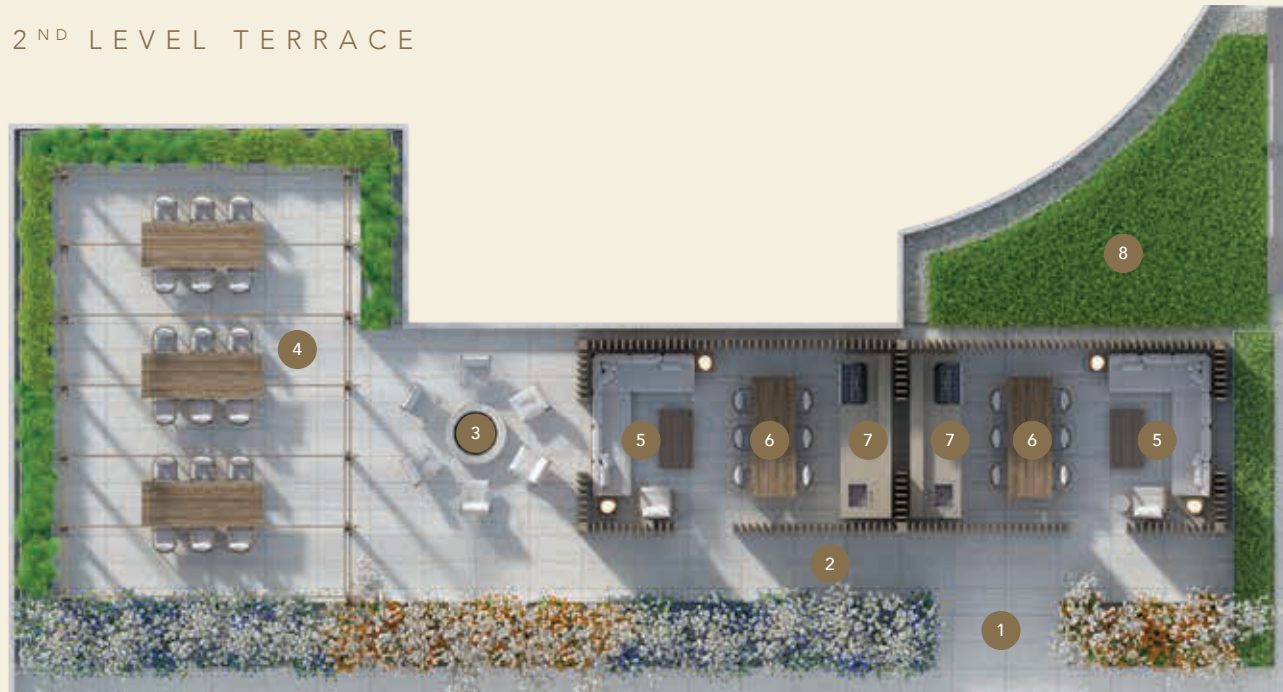

2<sup>ND</sup> LEVEL TERRACE

2<sup>ND</sup> LEVEL TERRACE

- 1 Path To Entrance
- 2 Landscaped Deck
- 3 Seating Area
- 4 Gazebo & Seating Area
- 5 Lounge Area
- 6 Seating
- 7 BBQ Areas
- 8 Green Roof

9<sup>TH</sup> LEVEL TERRACE

9<sup>TH</sup> LEVEL TERRACE

- 1 Lounge
- 2 Elevator Lobby
- 3 Lockers
- 4 Washroom
- 5 Stretching Area
- 6 Hotel Fitness Facility
- 7 Outdoor Lounges & Gazebo
- 8 Outdoor Shower/Foot Bath
- 9 Outdoor Pool
- 10 Lift

## GROUND LEVEL ZOOM

## GROUND LEVEL

- 1 Porte Cochère Entrance
- 2 Glencairn Residential Entrance
- 3 North Lobby Lounge
- 4 Meeting Room
- 5 North Lobby Concierge
- 6 Parcel Room
- 7 Mail Room
- 8 Elevator Lobby
- 9 Fitness Room
- 10 Washroom(s)
- 11 Fitness Facility
- 12 Personal Training Area
- 13 Yoga Studio
- 14 Hotel Amenity
- 15 Hotel Kitchen
- 16 Servery
- 17 Hotel Elevator
- 18 Management Office
- 19 Upper Lounge
- 20 Lounge
- 21 Hotel Suite
- 22 Library