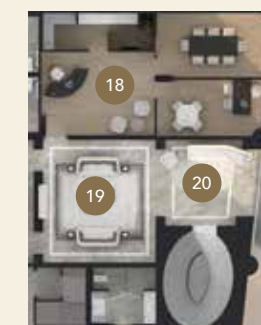

PARKING LEVEL 1 ZOOM

GROUND LEVEL

PARKING LEVEL 1

- 1 Pool Cabanas
- 2 Dry Sauna
- 3 Steam Sauna
- 4 Treatment Room
- 5 Hot Tub
- 6 Pool
- 7 Lounge
- 8 Change Rooms
- 9 Hotel Entrance
- 10 Hotel Lobby
- 11 South Lobby Concierge
- 12 Entry Vestibule
- 13 Residence Reception
- 14 Drop Off Entrance
- 15 Residence Back Lobby
- 16 Residence Elevator Lobby
- 17 Meeting Room
- 18 Stairs to Above