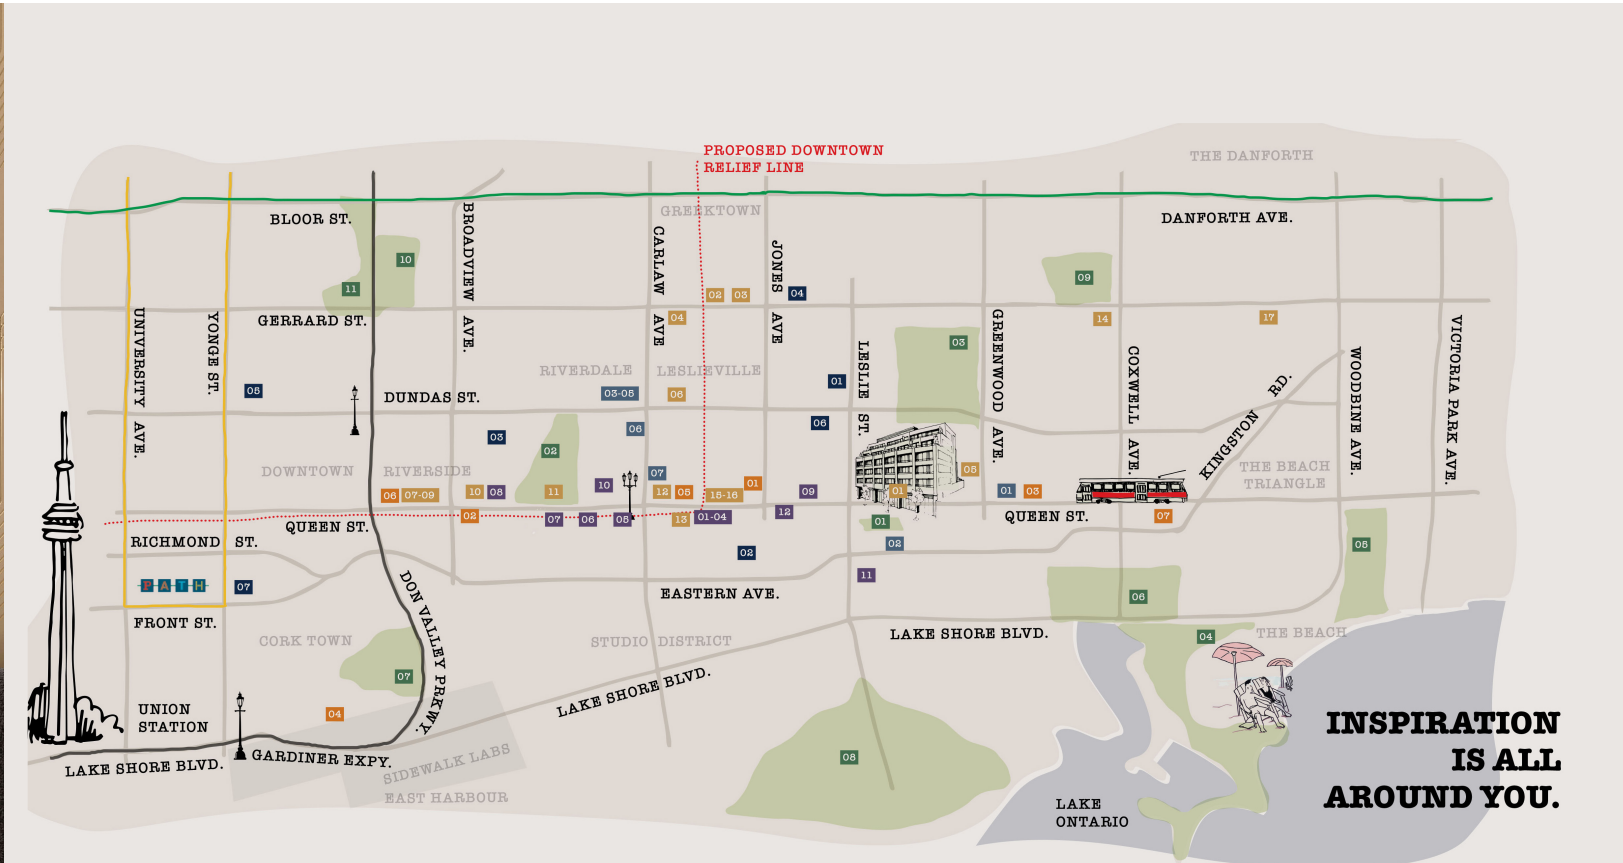

Quest.

Leslieville - 1285 Queen St. E.

Quest.
Leslieville - 1285 Queen St. E.

Quest.
Leslieville - 1285 Queen St. E.

Quest.
Leslieville - 1285 Queen St. E.

Quest.
Leslieville - 1285 Queen St. E.

Quest.
Leslieville - 1285 Queen St. E.

Quest.
Leslieville - 1285 Queen St. E.

Quest.
Leslieville - 1285 Queen St. E.

Quest.
Leslieville - 1285 Queen St. E.

Quest.
Leslieville - 1285 Queen St. E.

Quest.
Leslieville - 1285 Queen St. E.

**INSPIRATION
IS ALL
AROUND YOU.**

FOOD & DRINK

- 01 Jules Bistro
- 02 Dineen Outpost
- 03 Pollyanna
- 04 Maple Leaf Tavern
- 05 Maha's
- 06 Gare De L'Est
- 07 White Lily Diner
- 08 The Civic
- 09 The Broadview Hotel
- 10 Ruby Watchco
- 11 Boxcar Social
- 12 Eastside Social
- 13 Te Aro
- 14 Godspeed Brewery
- 15 Greta Solomon's Dining Room
- 16 Ascari Enoteca
- 17 Bodega Henriette

SHOPPING

- 01 Bobbette & Belle
- 02 Florabunda
- 03 Arts Market
- 04 Baby on the Hip
- 05 Good Neighbour
- 06 Leslieville Cheese Market
- 07 Queen Garden Centre
- 08 BRIKA
- 09 Timmie Doggie Outfitters
- 10 Brick Street Bakery
- 11 Loblaws
- 12 Radical Road Brewing Co.