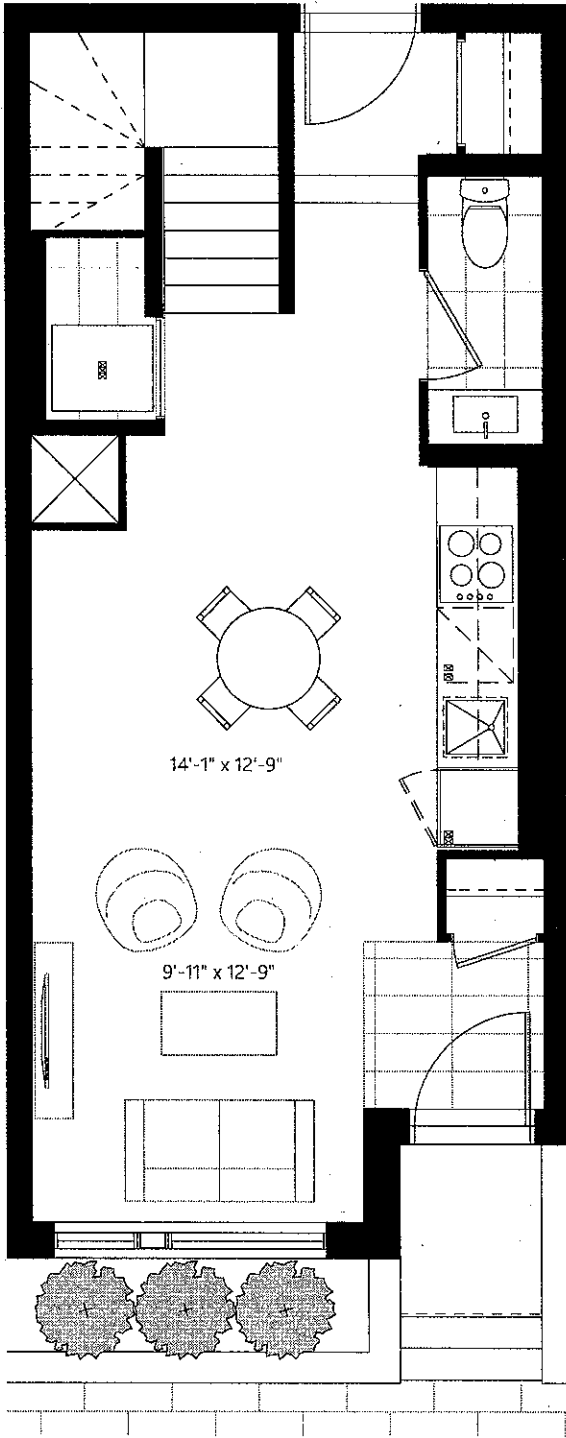

Quest.
 Leslieville - 1285 Queen St. E.

F6C
 720 SF + 41 SF OUTDOOR

All sizes and specifications are subject to change without notice. E.&O.E.

Quest.

Leslieville - 1285 Queen St. E.

F1

735 SF + 41 SF OUTDOOR

Quest.

Leslieville - 1285 Queen St. E.

N

660 SF + 240 SF TERRACE

All sizes and specifications are subject to change without notice. E.&O.E.

Quest.
 Leslieville - 1285 Queen St. E.

PH8
 670 SF + 135 SF TERRACE

All sizes and specifications are subject to change without notice. E.&O.E.

Quest.

Leslieville - 1285 Queen St. E.

G2

735 SF + 364 SF TERRACE

All sizes and specifications are subject to change without notice. E.&O.E.

Quest.

Leslieville - 1285 Queen St. E.

THA

885 SF + 25 SF OUTDOOR

All sizes and specifications are subject to change without notice. E.&O.E.

Quest.
 Leslieville - 1285 Queen St. E.

PH2 / PH11
 760 SF + 272 SF TERRACE