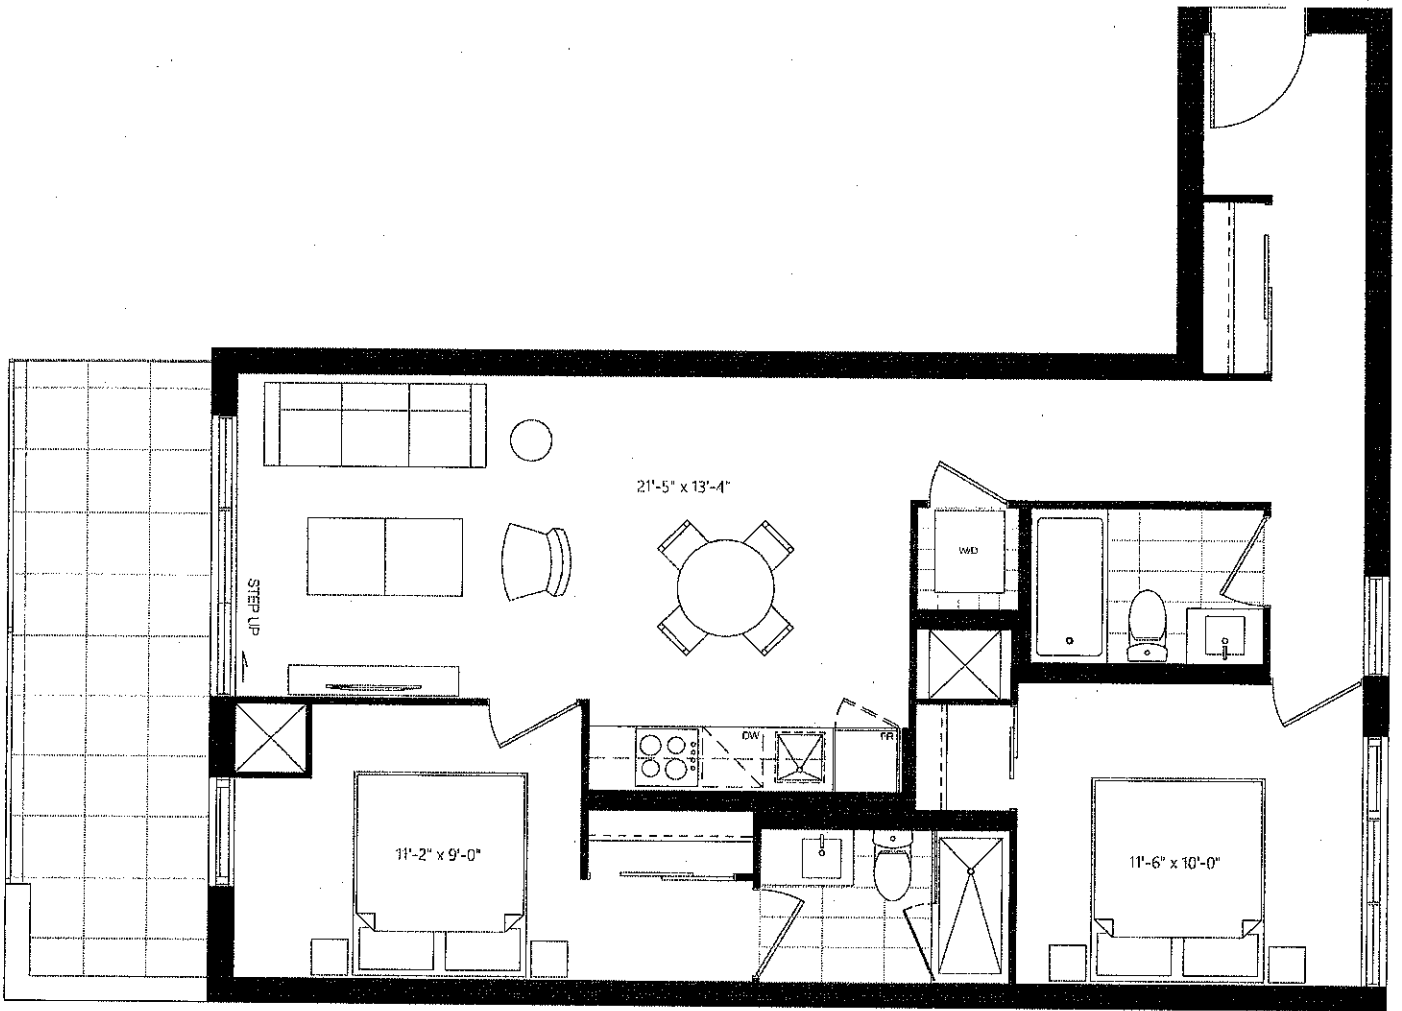

Quest.

Leslieville - 1285 Queen St. E.

01

650 SF + 135 SF TERRACE

All sizes and specifications are subject to change without notice. E.&O.E.

02

650 SF + 135 SF TERRACE

All sizes and specifications are subject to change without notice. E.&O.E.

Quest.

Leslieville - 1285 Queen St. E.

Quest.

Leslieville - 1285 Queen St. E.

C5

701 SF + 25 SF OUTDOOR

All sizes and specifications are subject to change without notice. E.&O.E.

Quest.
 Leslieville - 1285 Queen St. E.

C3
 725 SF + 104 SF TERRACE

All sizes and specifications are subject to change without notice. E.&O.E.

Quest.
 Leslieville - 1285 Queen St. E.

P
 865 SF + 130 SF TERRACE

All sizes and specifications are subject to change without notice. E.&O.E.

Quest.
 Leslieville - 1285 Queen St. E.

F6C
 720 SF + 41 SF OUTDOOR

All sizes and specifications are subject to change without notice. E.&O.E.

Quest.

Leslieville - 1285 Queen St. E.

F1

735 SF + 41 SF OUTDOOR