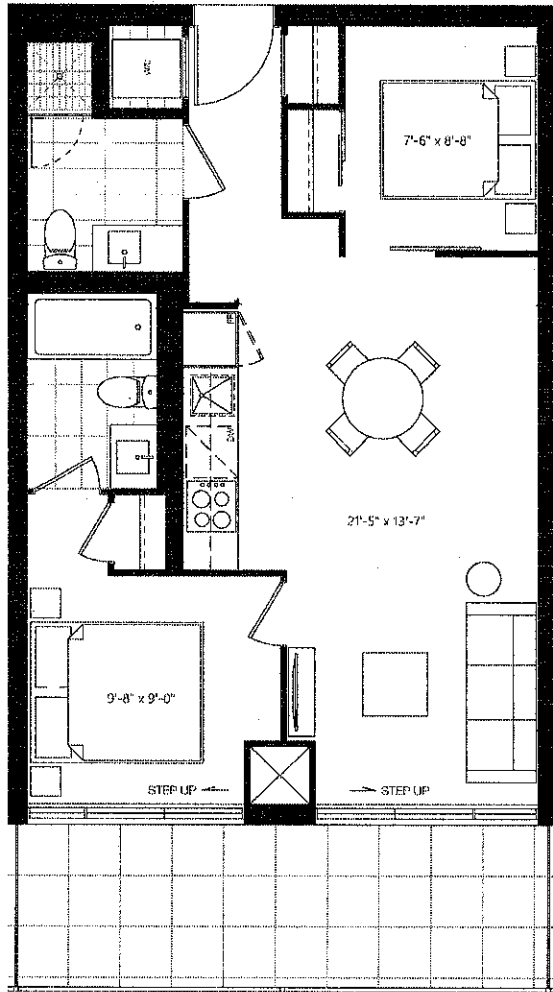

Quest.

Leslieville - 1285 Queen St. E.

01

650 SF + 135 SF TERRACE

All sizes and specifications are subject to change without notice. E.&O.E.

02

650 SF + 135 SF TERRACE

All sizes and specifications are subject to change without notice. E.&O.E.

Quest.

Leslieville - 1285 Queen St. E.

Quest.

Leslieville - 1285 Queen St. E.

C5

701 SF + 25 SF OUTDOOR

All sizes and specifications are subject to change without notice. E.&O.E.

Quest.
 Leslieville - 1285 Queen St. E.

C3
 725 SF + 104 SF TERRACE

All sizes and specifications are subject to change without notice. E.&O.E.

Quest.
 Leslieville - 1285 Queen St. E.

P
 865 SF + 130 SF TERRACE

All sizes and specifications are subject to change without notice. E.&O.E.

Quest.
 Leslieville - 1285 Queen St. E.

F6C
 720 SF + 41 SF OUTDOOR

All sizes and specifications are subject to change without notice. E.&O.E.

Quest.

Leslieville - 1285 Queen St. E.

F1

735 SF + 41 SF OUTDOOR