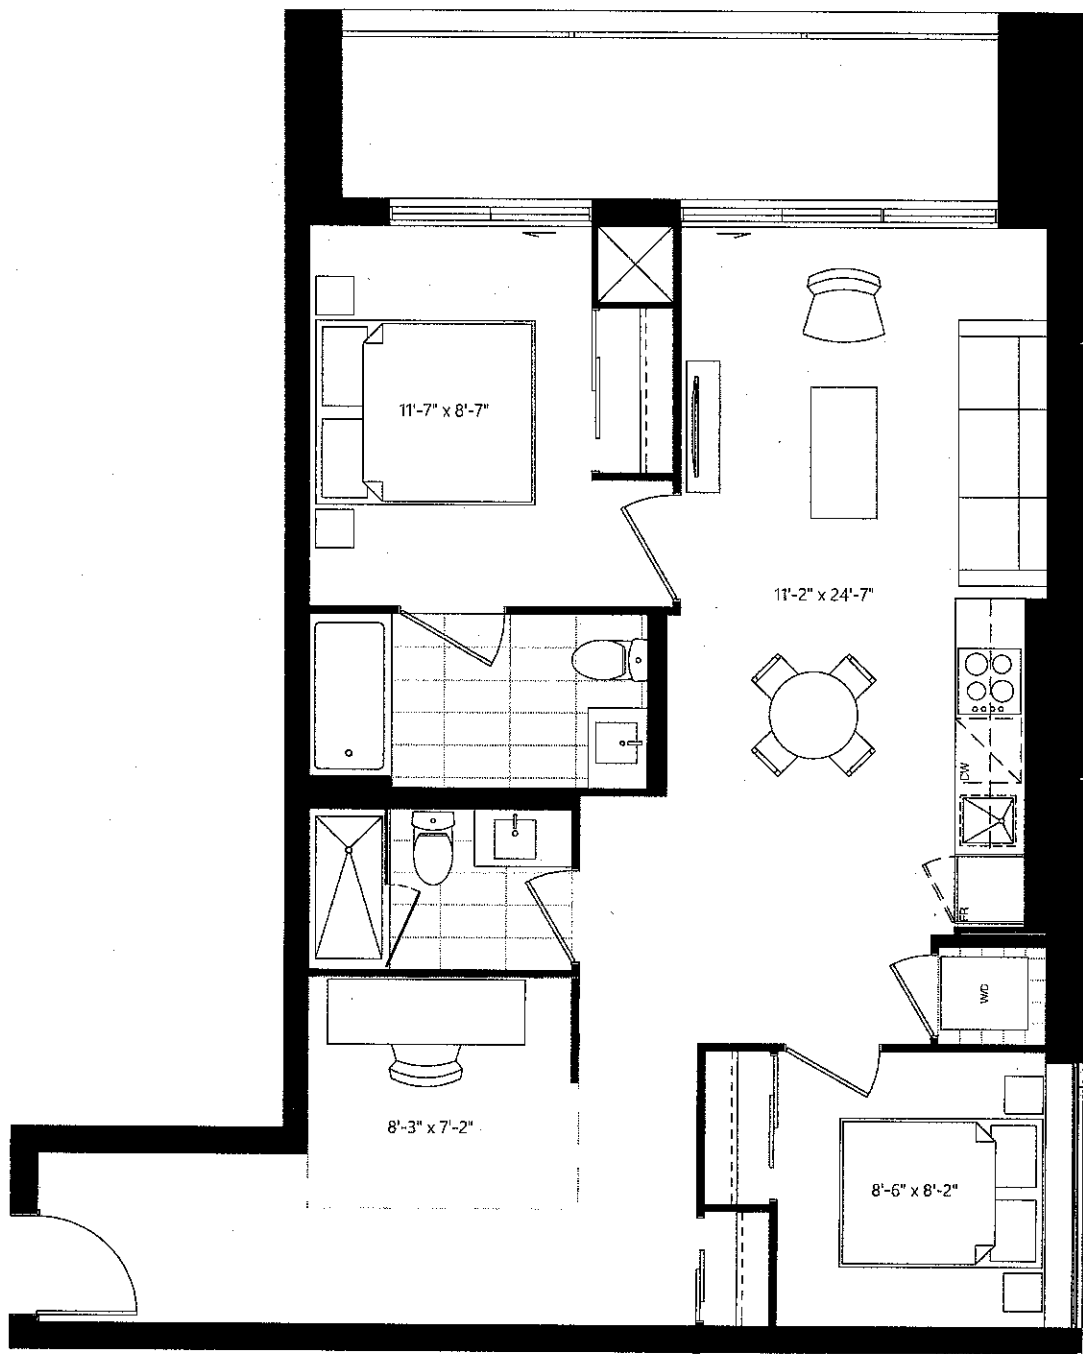

C3
 725 SF + 104 SF TERRACE

All sizes and specifications are subject to change without notice. E.&O.E.

Quest.
 Leslieville - 1285 Queen St. E.

P
 865 SF + 130 SF TERRACE

All sizes and specifications are subject to change without notice. E.&O.E.

Quest.
 Leslieville - 1285 Queen St. E.

F6C
 720 SF + 41 SF OUTDOOR

All sizes and specifications are subject to change without notice. E.&O.E.

Quest.

Leslieville - 1285 Queen St. E.

F1

735 SF + 41 SF OUTDOOR

All sizes and specifications are subject to change without notice. E.&O.E.

Quest.

Leslieville - 1285 Queen St. E.

B1

885 SF + 119 SF OUTDOOR

- 2F: 98sf
- 3F: 119sf
- 4F: 119sf

All sizes and specifications are subject to change without notice. E.&O.E.

Quest.

Leslieville - 1285 Queen St. E.

N

660 SF + 240 SF TERRACE

All sizes and specifications are subject to change without notice. E.&O.E.

Quest.
 Leslieville - 1285 Queen St. E.

PH8
 670 SF + 135 SF TERRACE