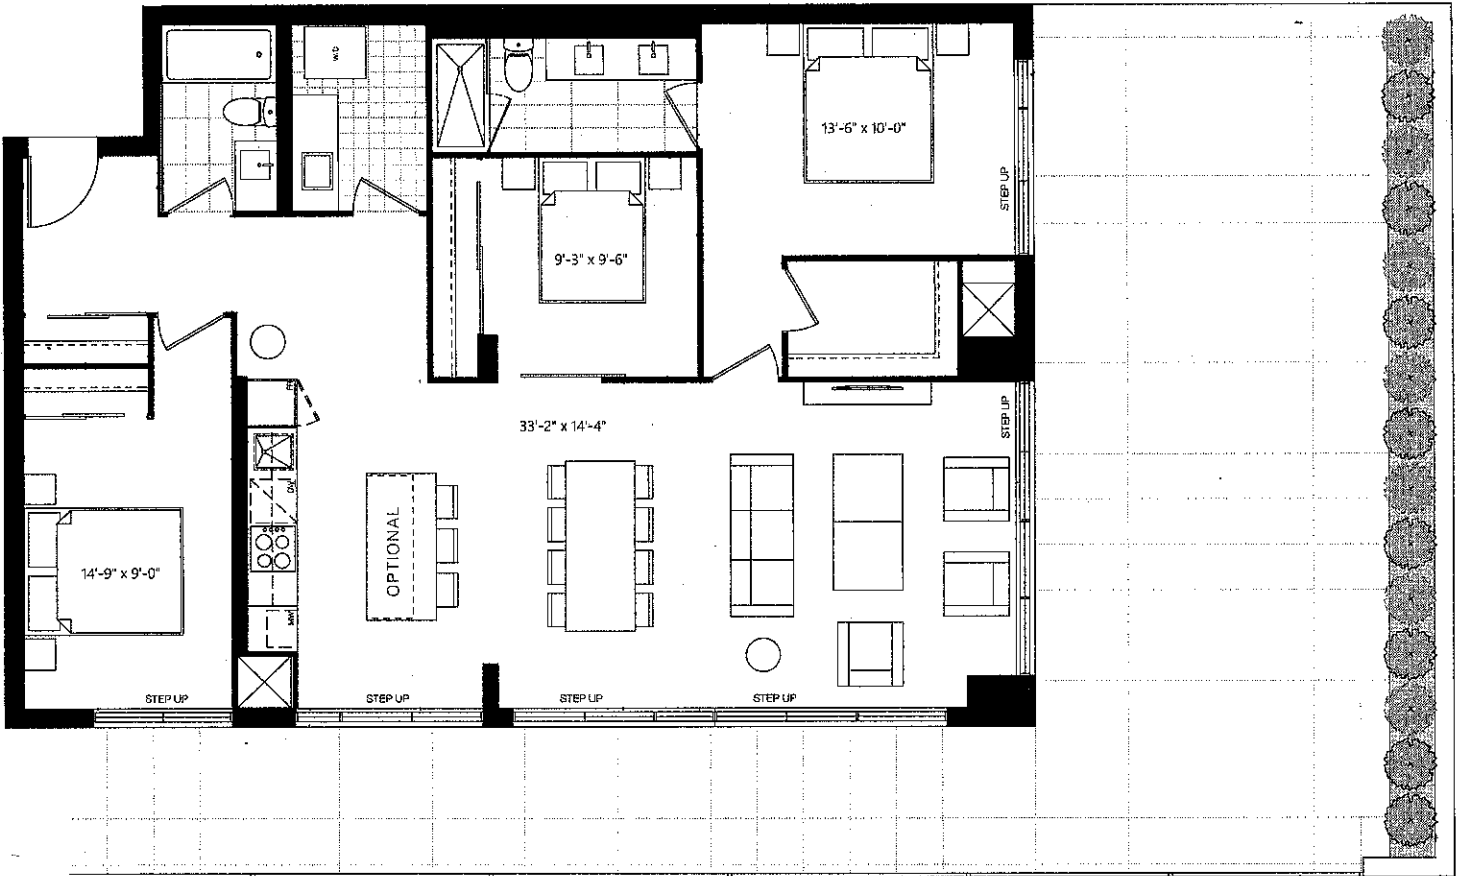

Quest.
 Leslieville - 1285 Queen St. E.

F6C
 720 SF + 41 SF OUTDOOR

All sizes and specifications are subject to change without notice. E.&O.E.

Quest.

Leslieville - 1285 Queen St. E.

F1

735 SF + 41 SF OUTDOOR

Quest.

Leslieville - 1285 Queen St. E.

PH10

955 SF + 309 SF TERRACE

All sizes and specifications are subject to change without notice. E.&O.E.

Quest.
 Leslieville - 1285 Queen St. E.

E1
 979 SF + 219 SF OUTDOOR

All sizes and specifications are subject to change without notice. E.&O.E.

Quest.

Leslieville - 1285 Queen St. E.

PH3

1000 SF + 309 SF TERRACE

All sizes and specifications are subject to change without notice. E.&O.E.

Quest.

Leslieville - 1285 Queen St. E.

PH6

1340 SF + 927 SF TERRACE

All sizes and specifications are subject to change without notice. E.&O.E.