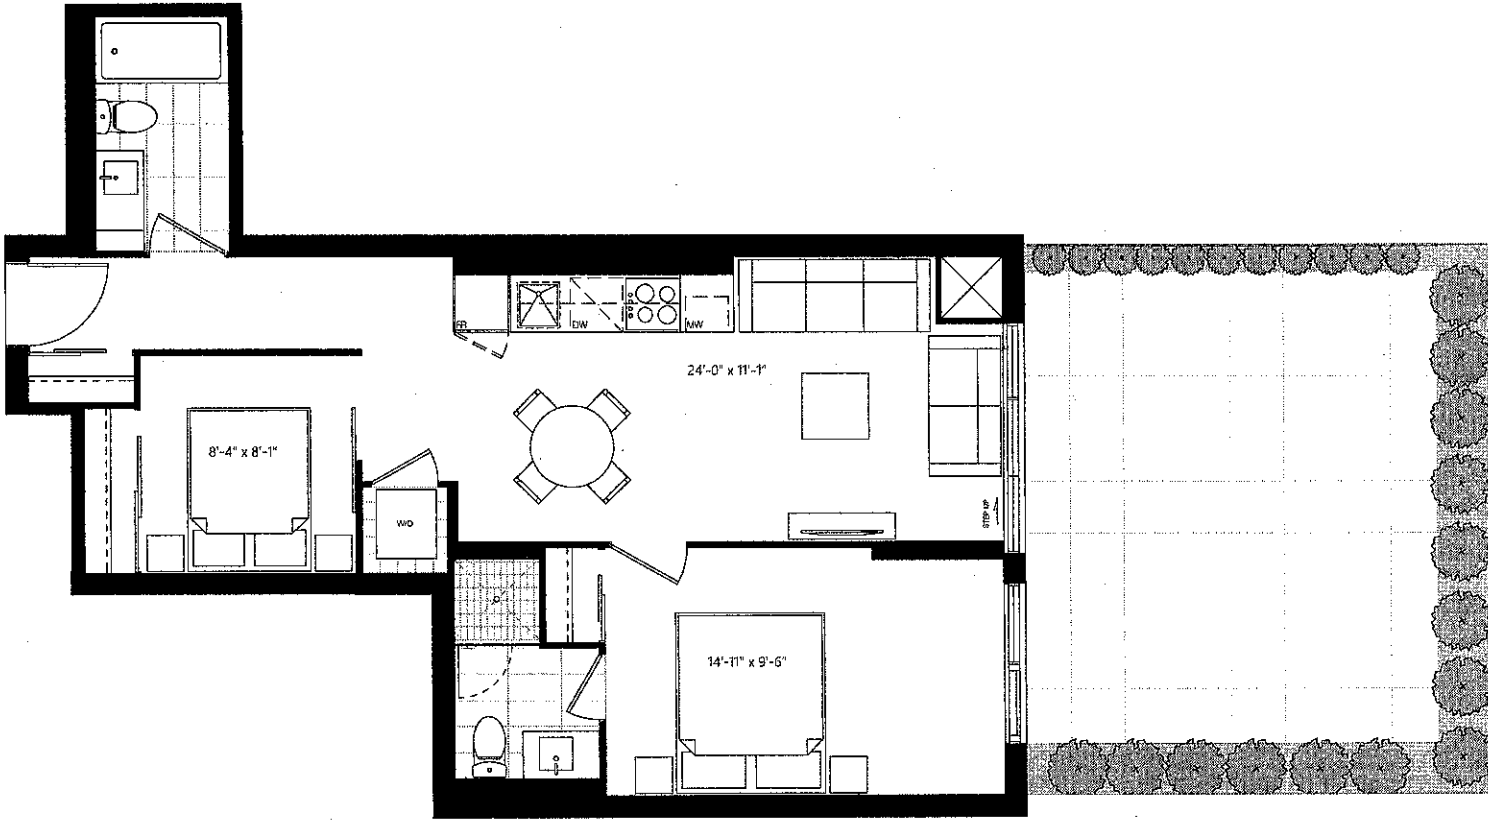

Quest.

Leslieville - 1285 Queen St. E.

N

660 SF + 240 SF TERRACE

All sizes and specifications are subject to change without notice. E.&O.E.

Quest.
 Leslieville - 1285 Queen St. E.

PH8
 670 SF + 135 SF TERRACE

All sizes and specifications are subject to change without notice. E.&O.E.

Quest.

Leslieville - 1285 Queen St. E.

G2

735 SF + 364 SF TERRACE

All sizes and specifications are subject to change without notice. E.&O.E.