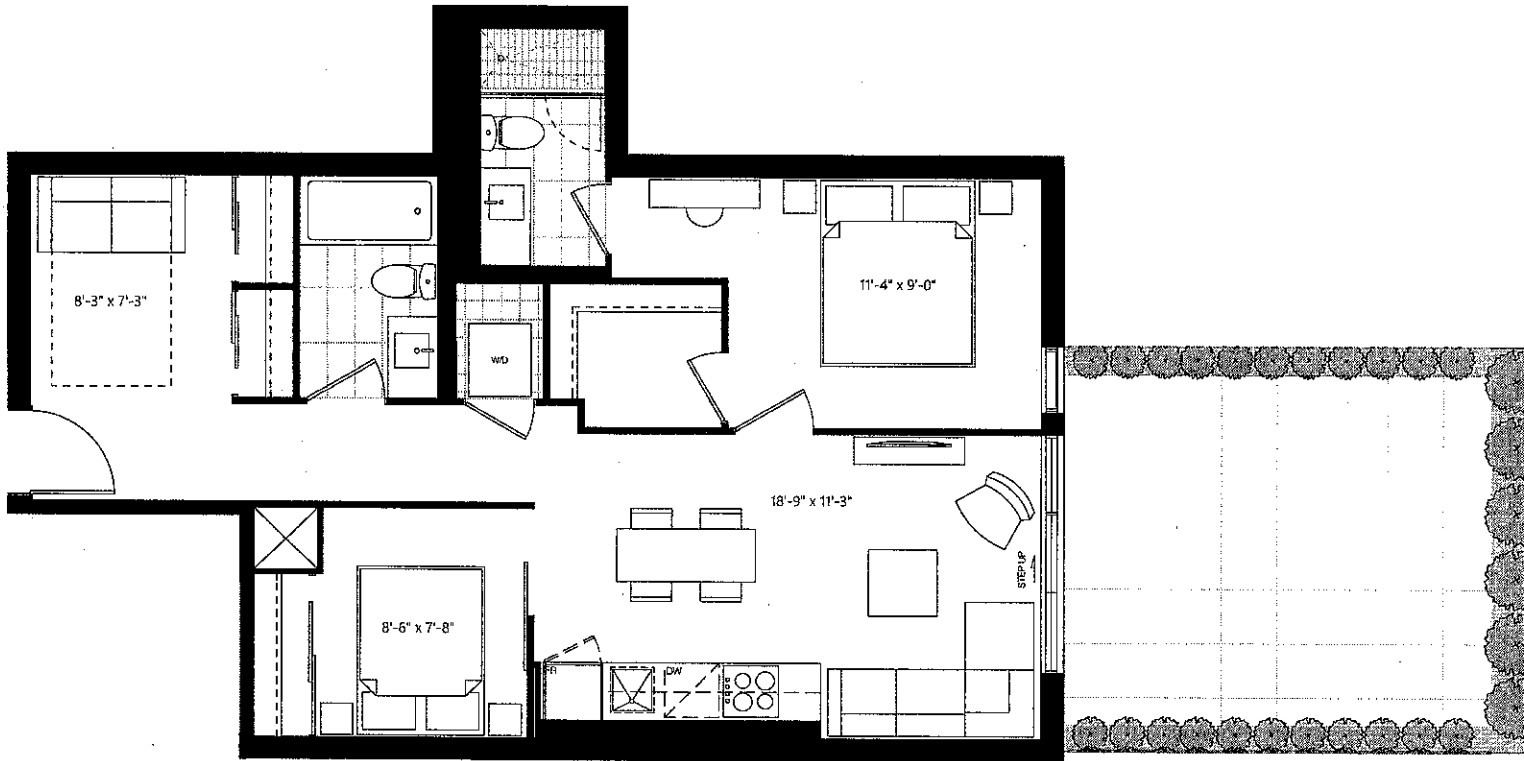

Quest.

Leslieville - 1285 Queen St. E.

THA

885 SF + 25 SF OUTDOOR

All sizes and specifications are subject to change without notice. E.&O.E.

Quest.
 Leslieville - 1285 Queen St. E.

PH2 / PH11
 760 SF + 272 SF TERRACE

All sizes and specifications are subject to change without notice. E.&O.E.

Quest.
 Leslieville - 1285 Queen St. E.

F3
 780 SF + 259 SF TERRACE

All sizes and specifications are subject to change without notice. E.&O.E.