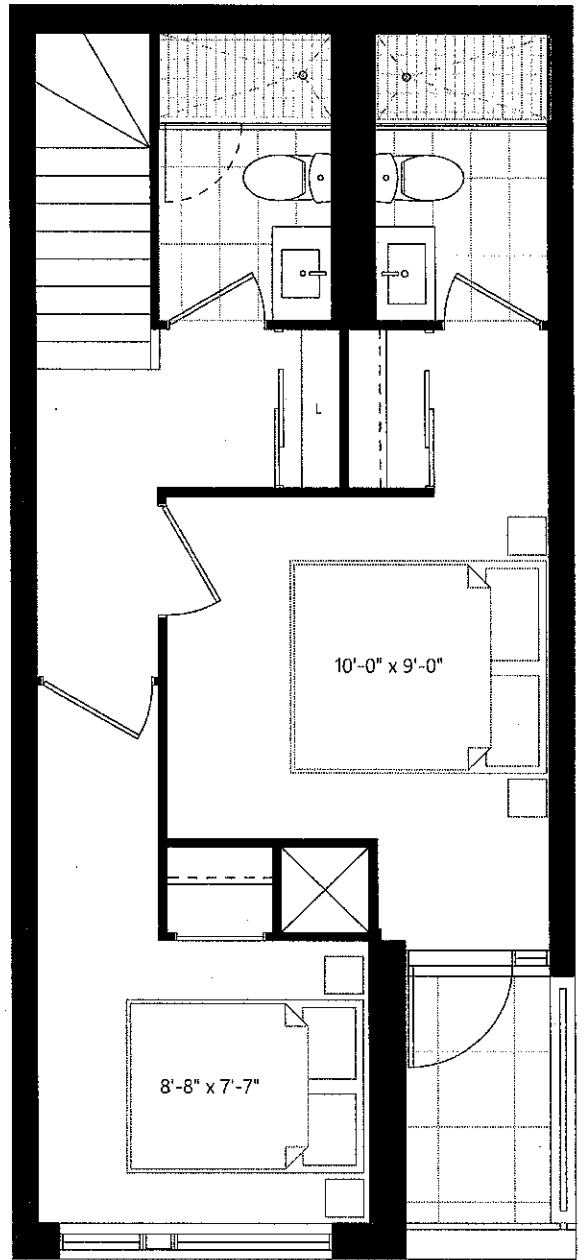

Quest.

Leslieville - 1285 Queen St. E.

N

660 SF + 240 SF TERRACE

All sizes and specifications are subject to change without notice. E.&O.E.

Quest.
 Leslieville - 1285 Queen St. E.

PH8
 670 SF + 135 SF TERRACE

All sizes and specifications are subject to change without notice. E.&O.E.

Quest.

Leslieville - 1285 Queen St. E.

G2

735 SF + 364 SF TERRACE

All sizes and specifications are subject to change without notice. E.&O.E.

Quest.

Leslieville - 1285 Queen St. E.

THA

885 SF + 25 SF OUTDOOR

All sizes and specifications are subject to change without notice. E.&O.E.

Quest.
 Leslieville - 1285 Queen St. E.

PH2 / PH11
 760 SF + 272 SF TERRACE

All sizes and specifications are subject to change without notice. E.&O.E.

Quest.
 Leslieville - 1285 Queen St. E.

F3
 780 SF + 259 SF TERRACE

All sizes and specifications are subject to change without notice. E.&O.E.