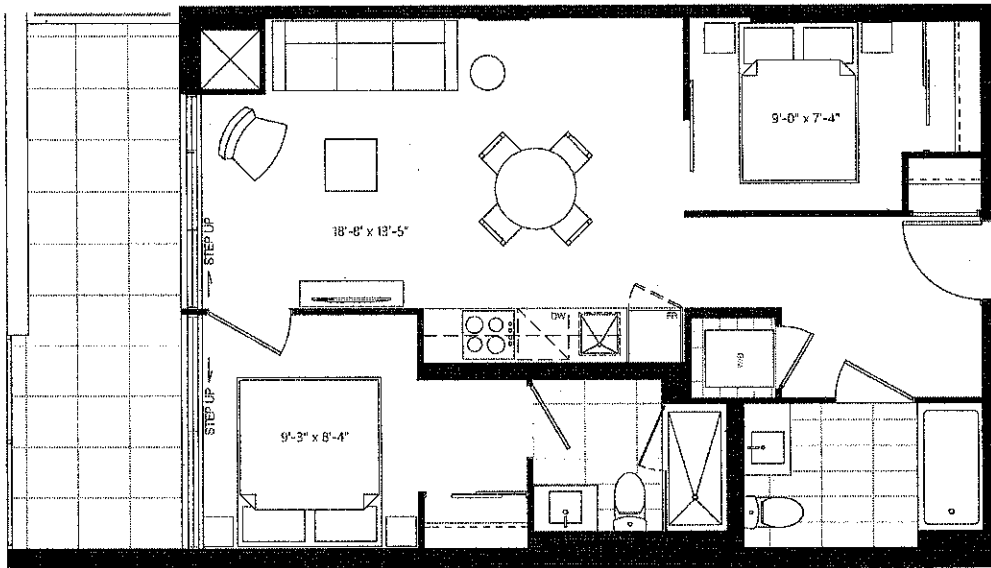

All sizes and specifications are subject to change without notice. E.&O.E.

Quest.

Leslieville - 1285 Queen St. E.

B1

885 SF + 119 SF OUTDOOR

- 2F: 98sf
- 3F: 119sf
- 4F: 119sf

All sizes and specifications are subject to change without notice. E.&O.E.

Quest.

Leslieville - 1285 Queen St. E.

N

660 SF + 240 SF TERRACE

All sizes and specifications are subject to change without notice. E.&O.E.

Quest.
 Leslieville - 1285 Queen St. E.

PH8
 670 SF + 135 SF TERRACE

All sizes and specifications are subject to change without notice. E.&O.E.

Quest.

Leslieville - 1285 Queen St. E.

G2

735 SF + 364 SF TERRACE

All sizes and specifications are subject to change without notice. E.&O.E.