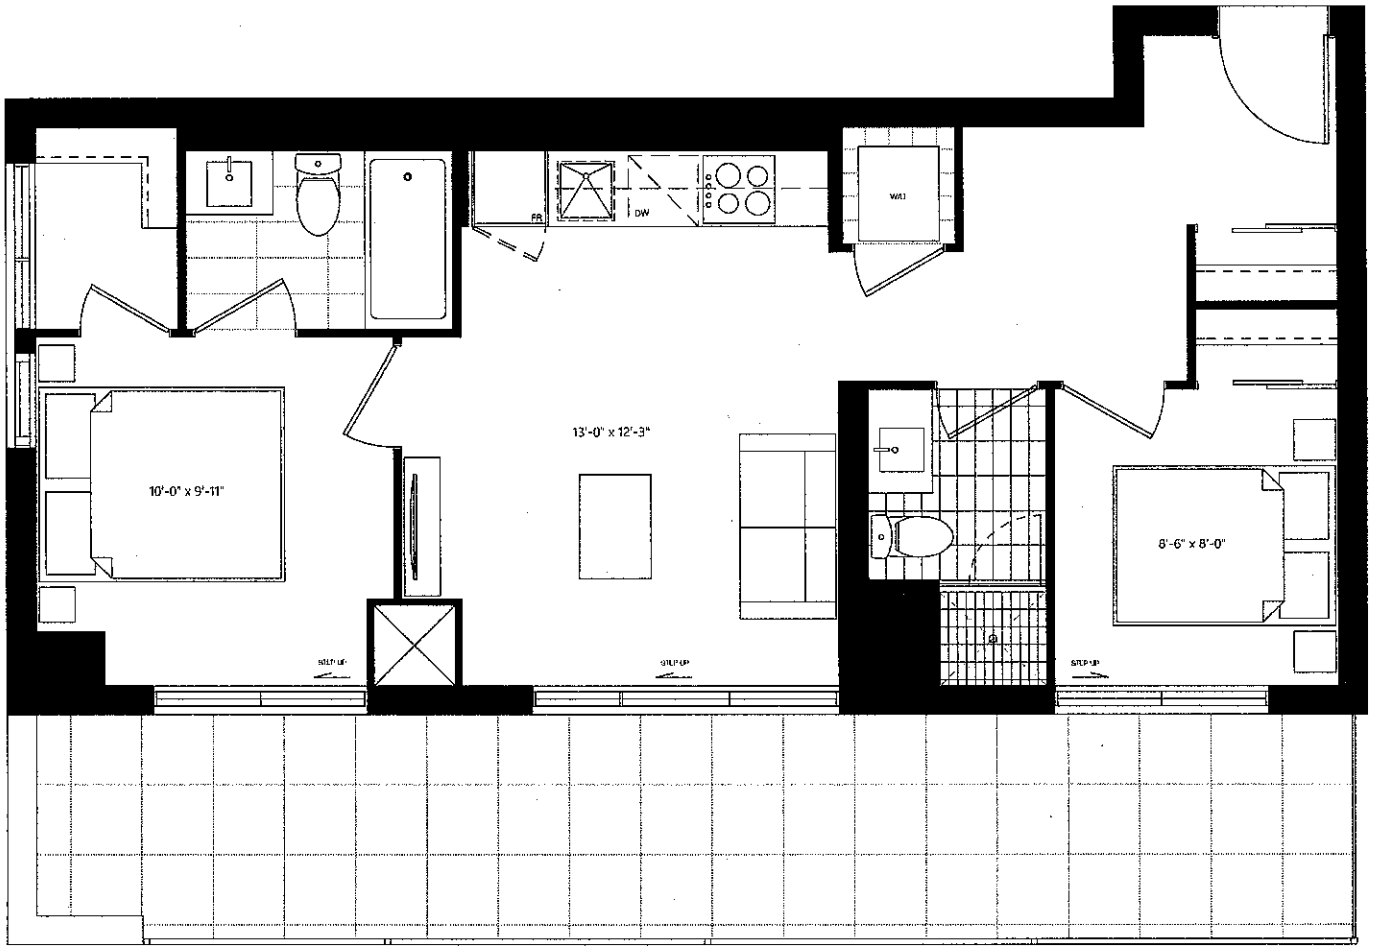

Quest.
 Leslieville - 1285 Queen St. E.

F6C
 720 SF + 41 SF OUTDOOR

All sizes and specifications are subject to change without notice. E.&O.E.

Quest.

Leslieville - 1285 Queen St. E.

F1

735 SF + 41 SF OUTDOOR

All sizes and specifications are subject to change without notice. E.&O.E.

Quest.

Leslieville - 1285 Queen St. E.

B1

885 SF + 119 SF OUTDOOR

- 2F: 98sf
- 3F: 119sf
- 4F: 119sf

All sizes and specifications are subject to change without notice. E.&O.E.

Quest.

Leslieville - 1285 Queen St. E.

N

660 SF + 240 SF TERRACE

All sizes and specifications are subject to change without notice. E.&O.E.

Quest.
 Leslieville - 1285 Queen St. E.

PH8
 670 SF + 135 SF TERRACE

All sizes and specifications are subject to change without notice. E.&O.E.

Quest.

Leslieville - 1285 Queen St. E.

G2

735 SF + 364 SF TERRACE

All sizes and specifications are subject to change without notice. E.&O.E.