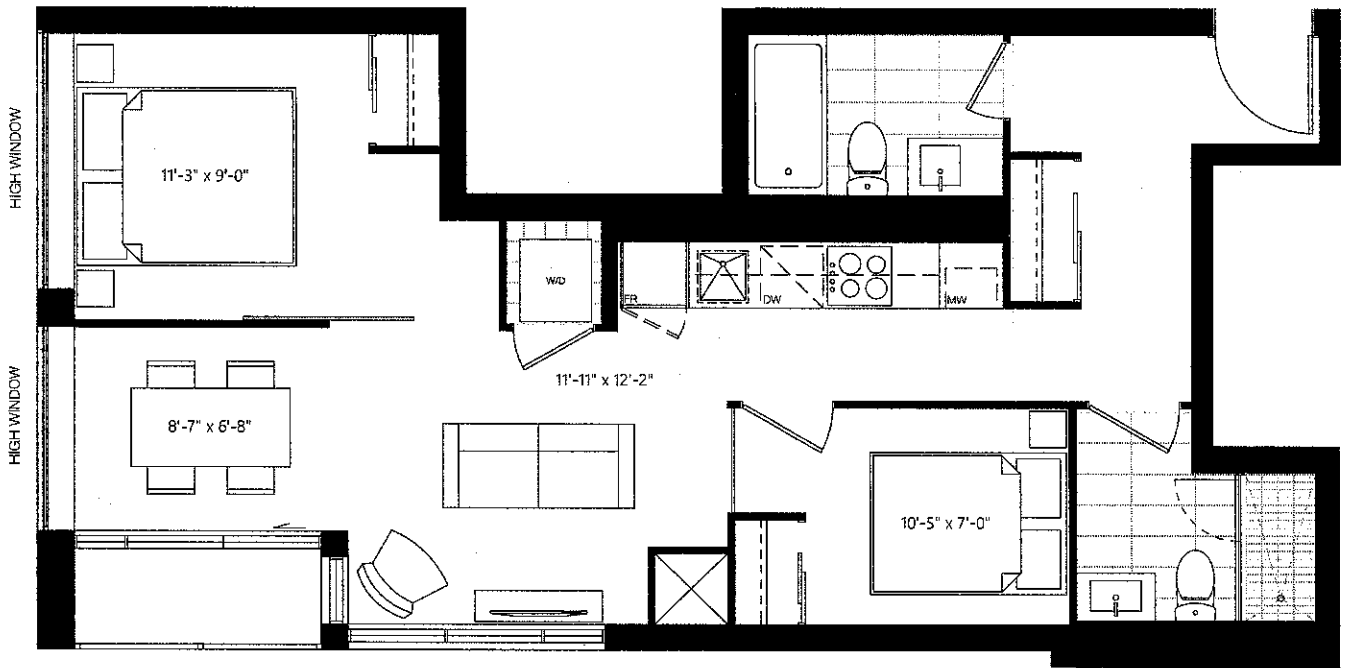

Quest.

Leslieville - 1285 Queen St. E.

01

650 SF + 135 SF TERRACE

All sizes and specifications are subject to change without notice. E.&O.E.

02

650 SF + 135 SF TERRACE

All sizes and specifications are subject to change without notice. E.&O.E.

Quest.

Leslieville - 1285 Queen St. E.

Quest.

Leslieville - 1285 Queen St. E.

C5

701 SF + 25 SF OUTDOOR

All sizes and specifications are subject to change without notice. E.&O.E.

Quest.
 Leslieville - 1285 Queen St. E.

C3
 725 SF + 104 SF TERRACE

All sizes and specifications are subject to change without notice. E.&O.E.

Quest.
 Leslieville - 1285 Queen St. E.

P
 865 SF + 130 SF TERRACE

All sizes and specifications are subject to change without notice. E.&O.E.

Quest.
 Leslieville - 1285 Queen St. E.

F6C
 720 SF + 41 SF OUTDOOR

All sizes and specifications are subject to change without notice. E.&O.E.

Quest.

Leslieville - 1285 Queen St. E.

F1

735 SF + 41 SF OUTDOOR