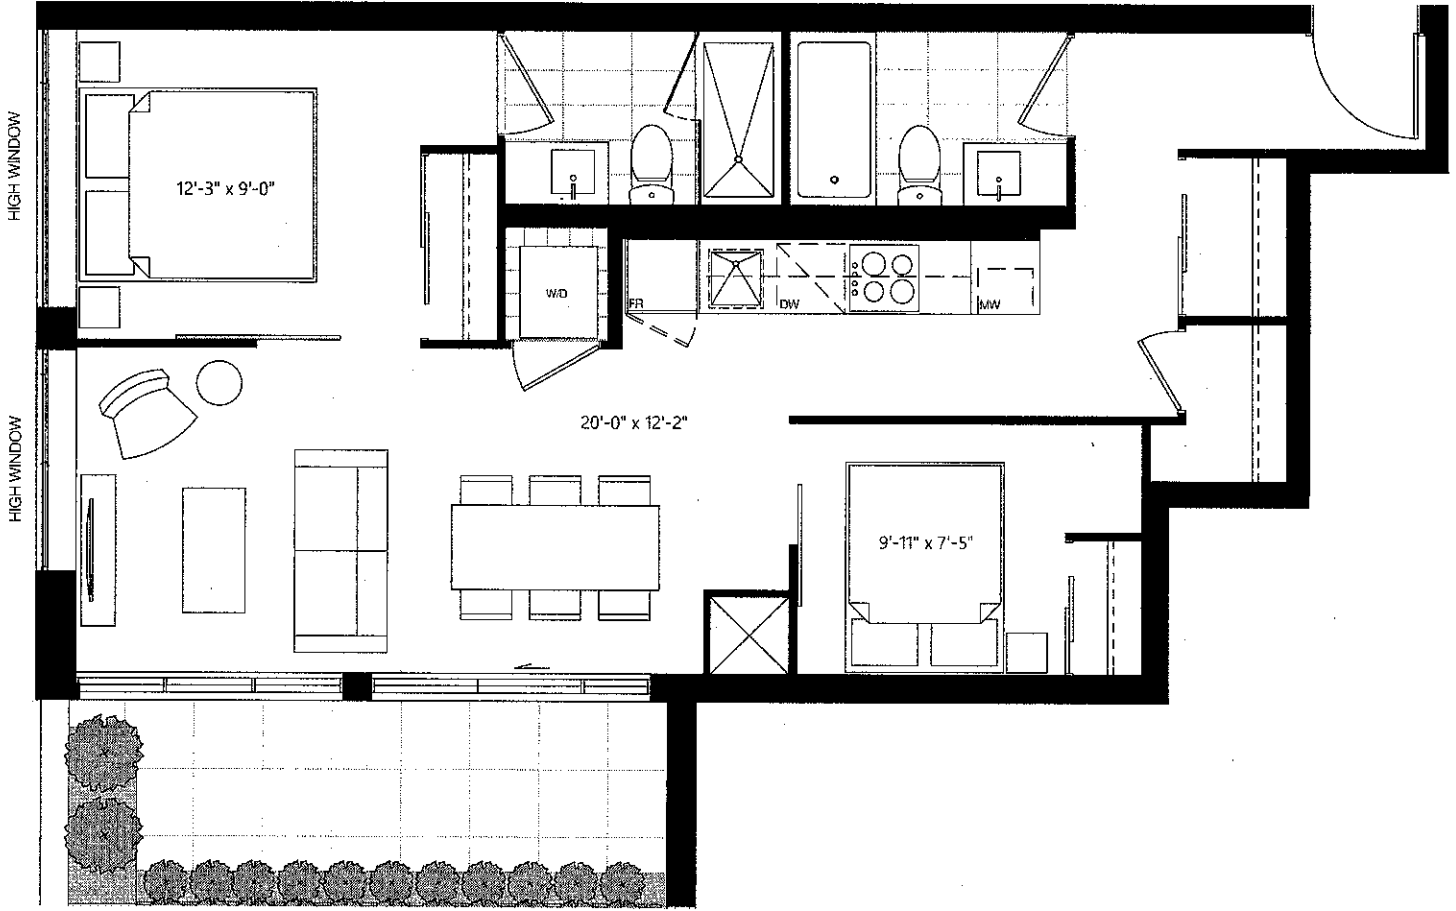

Quest.

Leslieville - 1285 Queen St. E.

01

650 SF + 135 SF TERRACE

All sizes and specifications are subject to change without notice. E.&O.E.

02

650 SF + 135 SF TERRACE

All sizes and specifications are subject to change without notice. E.&O.E.

Quest.

Leslieville - 1285 Queen St. E.

Quest.

Leslieville - 1285 Queen St. E.

C5

701 SF + 25 SF OUTDOOR

All sizes and specifications are subject to change without notice. E.&O.E.

Quest.
 Leslieville - 1285 Queen St. E.

C3
 725 SF + 104 SF TERRACE

All sizes and specifications are subject to change without notice. E.&O.E.

Quest.
 Leslieville - 1285 Queen St. E.

P
 865 SF + 130 SF TERRACE

All sizes and specifications are subject to change without notice. E.&O.E.

Quest.
 Leslieville - 1285 Queen St. E.

F6C
 720 SF + 41 SF OUTDOOR

All sizes and specifications are subject to change without notice. E.&O.E.

Quest.

Leslieville - 1285 Queen St. E.

F1

735 SF + 41 SF OUTDOOR