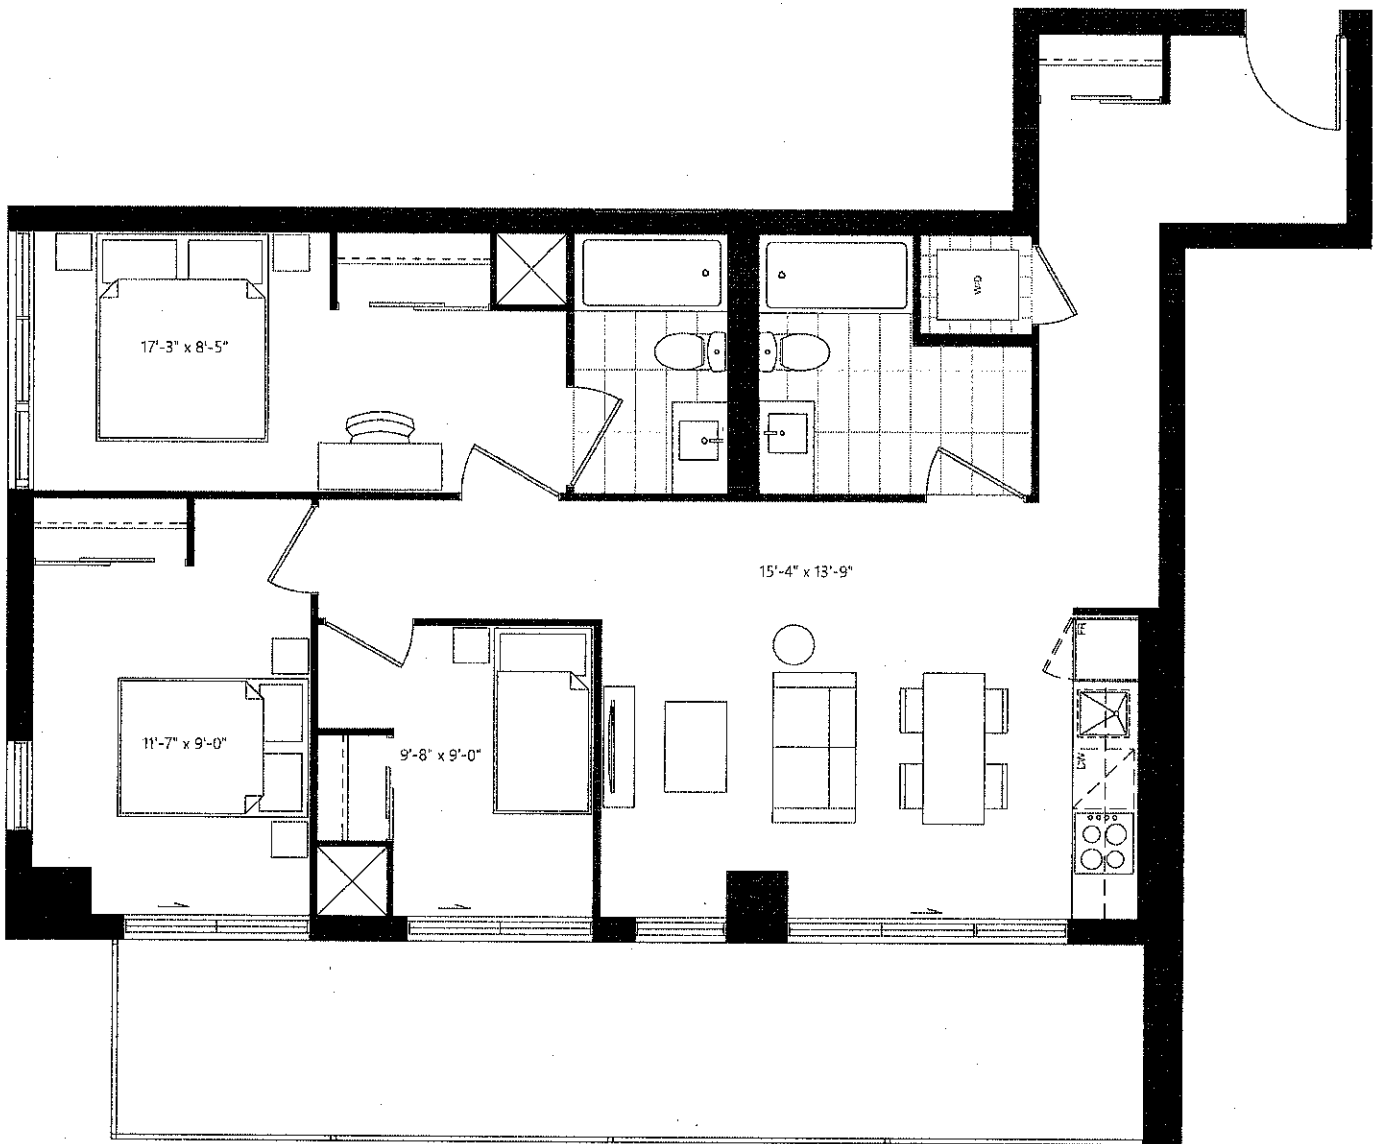

Quest.

Leslieville - 1285 Queen St. E.

PH10

955 SF + 309 SF TERRACE

All sizes and specifications are subject to change without notice. E.&O.E.

Quest.
 Leslieville - 1285 Queen St. E.

E1
 979 SF + 219 SF OUTDOOR

All sizes and specifications are subject to change without notice. E.&O.E.

Quest.

Leslieville - 1285 Queen St. E.

PH3

1000 SF + 309 SF TERRACE

All sizes and specifications are subject to change without notice. E.&O.E.

Quest.

Leslieville - 1285 Queen St. E.

PH6

1340 SF + 927 SF TERRACE

All sizes and specifications are subject to change without notice. E.&O.E.