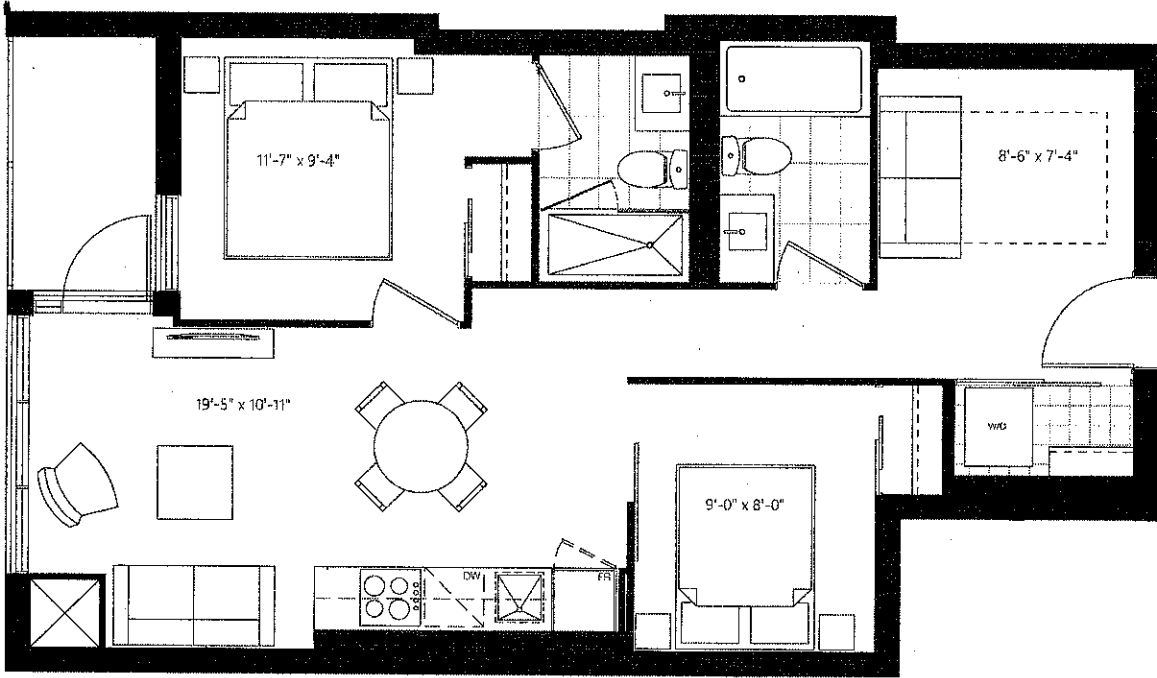

C3
 725 SF + 104 SF TERRACE

All sizes and specifications are subject to change without notice. E.&O.E.

Quest.
 Leslieville - 1285 Queen St. E.

P
 865 SF + 130 SF TERRACE

All sizes and specifications are subject to change without notice. E.&O.E.

Quest.
 Leslieville - 1285 Queen St. E.

F6C
 720 SF + 41 SF OUTDOOR

All sizes and specifications are subject to change without notice. E.&O.E.

Quest.

Leslieville - 1285 Queen St. E.

F1

735 SF + 41 SF OUTDOOR

All sizes and specifications are subject to change without notice. E.&O.E.

Quest.

Leslieville - 1285 Queen St. E.

B1

885 SF + 119 SF OUTDOOR

- 2F: 98sf
- 3F: 119sf
- 4F: 119sf

All sizes and specifications are subject to change without notice. E.&O.E.