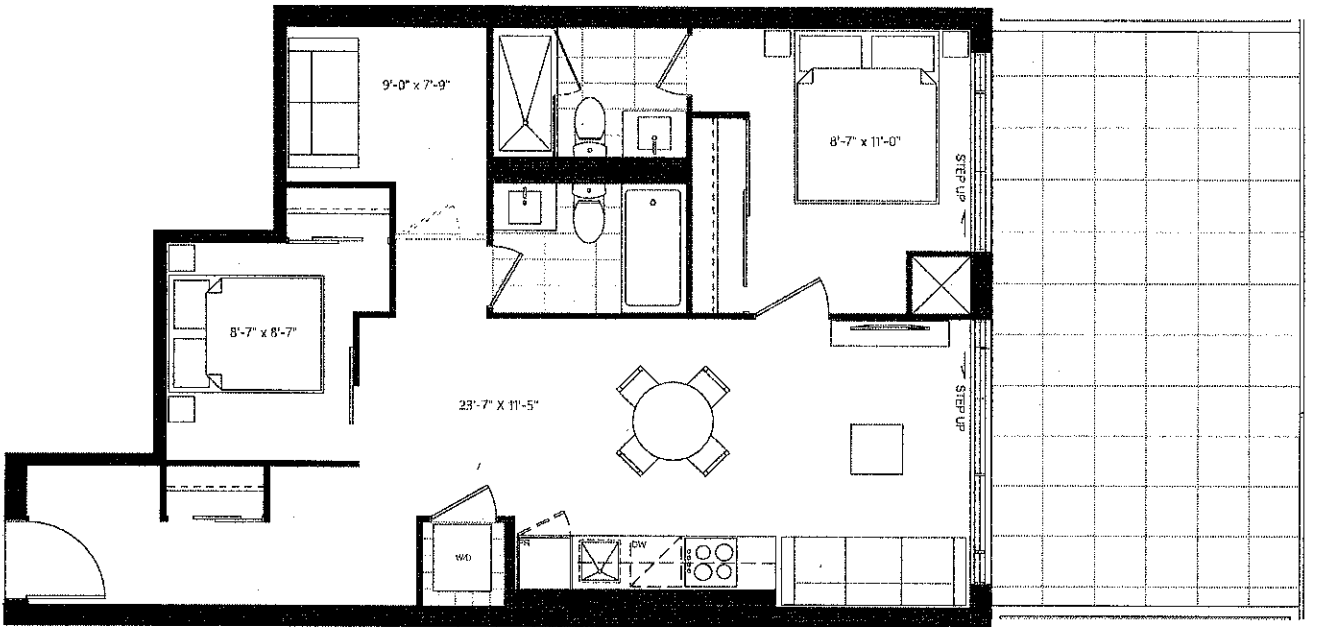

Quest.

Leslieville - 1285 Queen St. E.

THA

885 SF + 25 SF OUTDOOR

All sizes and specifications are subject to change without notice. E.&O.E.

Quest.
 Leslieville - 1285 Queen St. E.

PH2 / PH11
 760 SF + 272 SF TERRACE

All sizes and specifications are subject to change without notice. E.&O.E.

Quest.
 Leslieville - 1285 Queen St. E.

F3
 780 SF + 259 SF TERRACE

All sizes and specifications are subject to change without notice. E.&O.E.