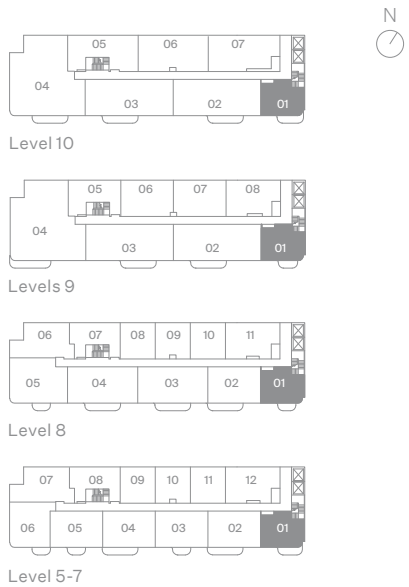

# Modern Collection

Suite 490  
Layout Option B  
1 Bedroom

Interior 490 SF  
Exterior Juliet

Level 8

Levels 5-7

Level 4

Level 3

Dimensions, sizes, specifications, layouts and materials are approximate only and subject to change without notice. E&O.E

# Modern Collection

Suite 590  
1 Bedroom

Interior 590 SF  
Exterior Juliet

Level 9

Dimensions, sizes, specifications, layouts and materials are approximate only and subject to change without notice. E&O.E

# Modern Collection

Suite 555  
1 Bedroom

Interior 555 SF  
Exterior 68 SF (Levels 5, 10)  
44 SF (Levels 6-9)

Dimensions, sizes, specifications, layouts and materials are approximate only and subject to change without notice. E&O.E