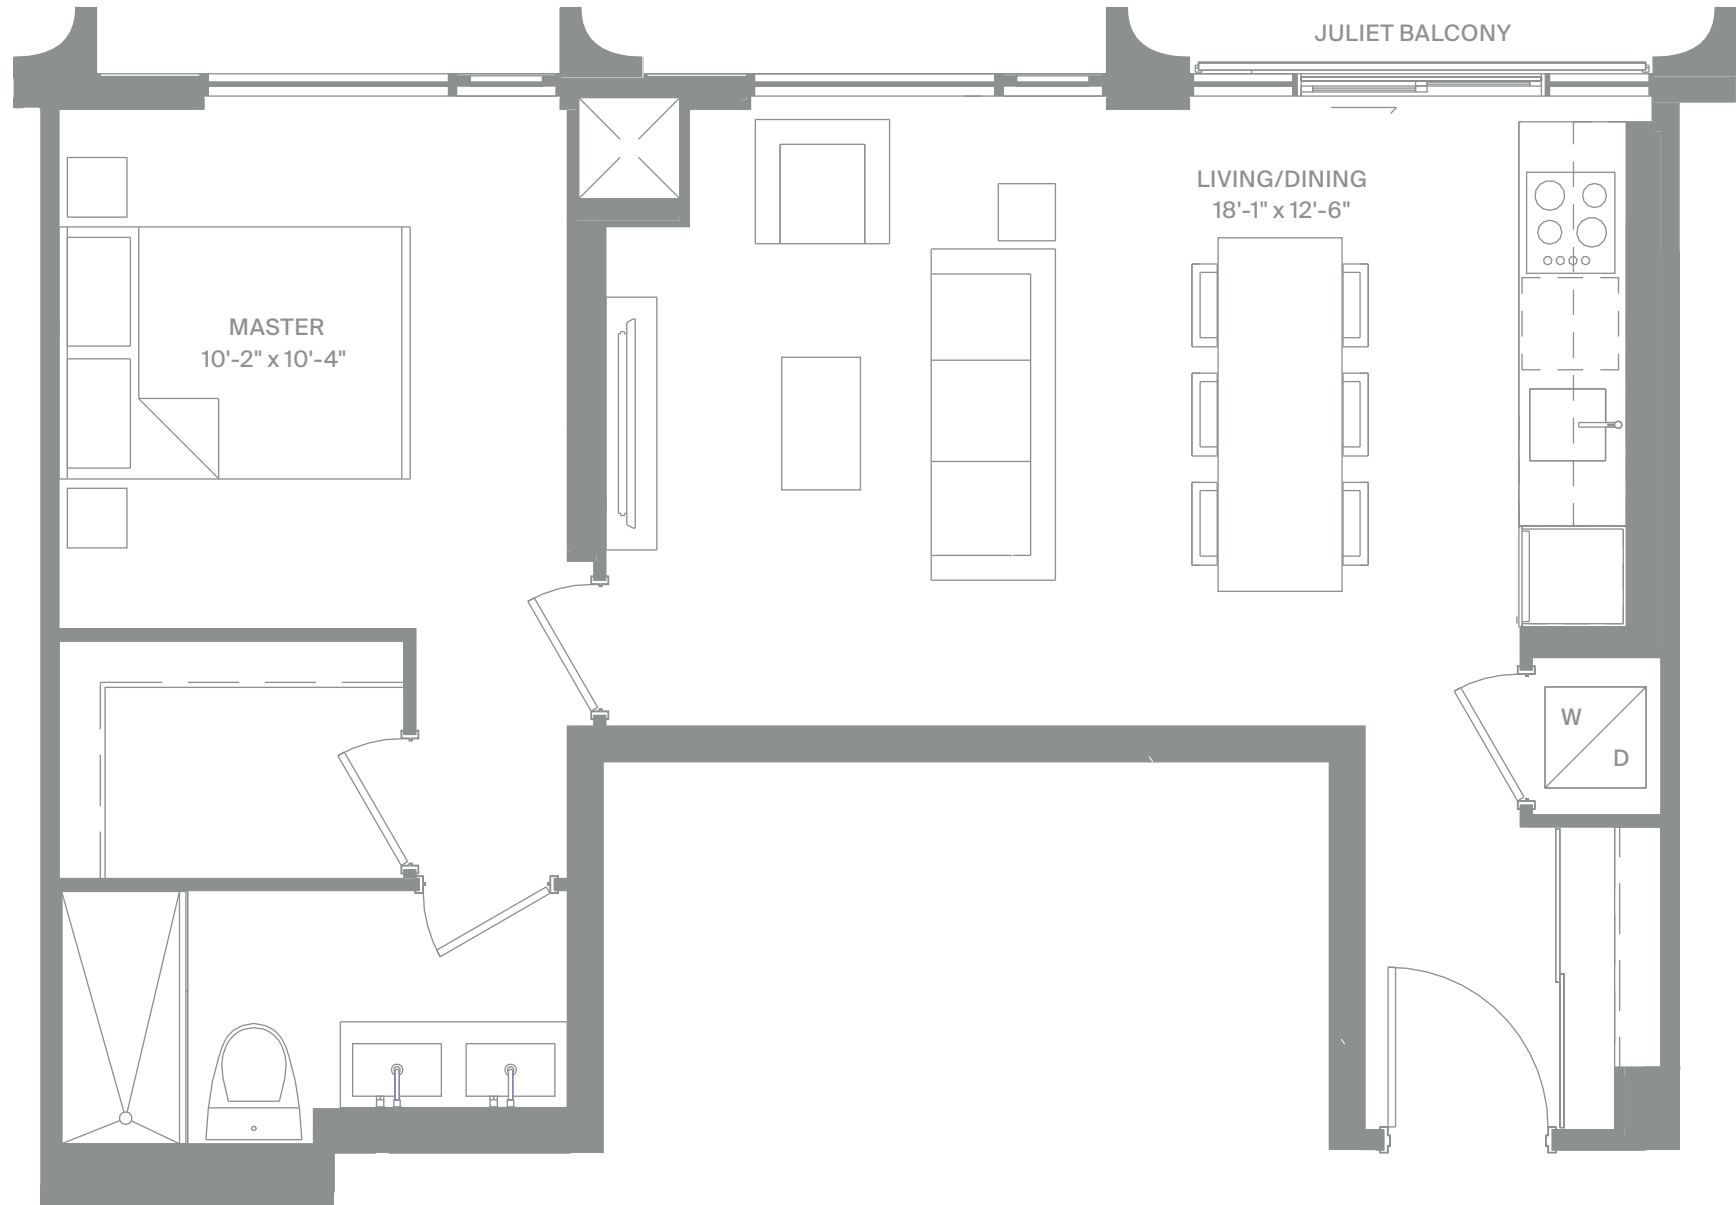

# Modern Collection

Suite 490  
Layout Option B  
1 Bedroom

Interior 490 SF  
Exterior Juliet

Level 8

Levels 5-7

Level 4

Level 3

Dimensions, sizes, specifications, layouts and materials are approximate only and subject to change without notice. E&O.E

# Modern Collection

Suite 535  
1 Bedroom

Interior 535 SF  
Exterior Juliet

Level 8

Levels 5-7

Level 4

Level 3

Level 2

# Modern Collection

Suite 590  
1 Bedroom

Interior 590 SF  
Exterior Juliet

Level 9

Dimensions, sizes, specifications, layouts and materials are approximate only and subject to change without notice. E&O.E

# Modern Collection

Suite 555  
1 Bedroom

Interior 555 SF  
Exterior 68 SF (Levels 5, 10)  
44 SF (Levels 6-9)

Dimensions, sizes, specifications, layouts and materials are approximate only and subject to change without notice. E&O.E