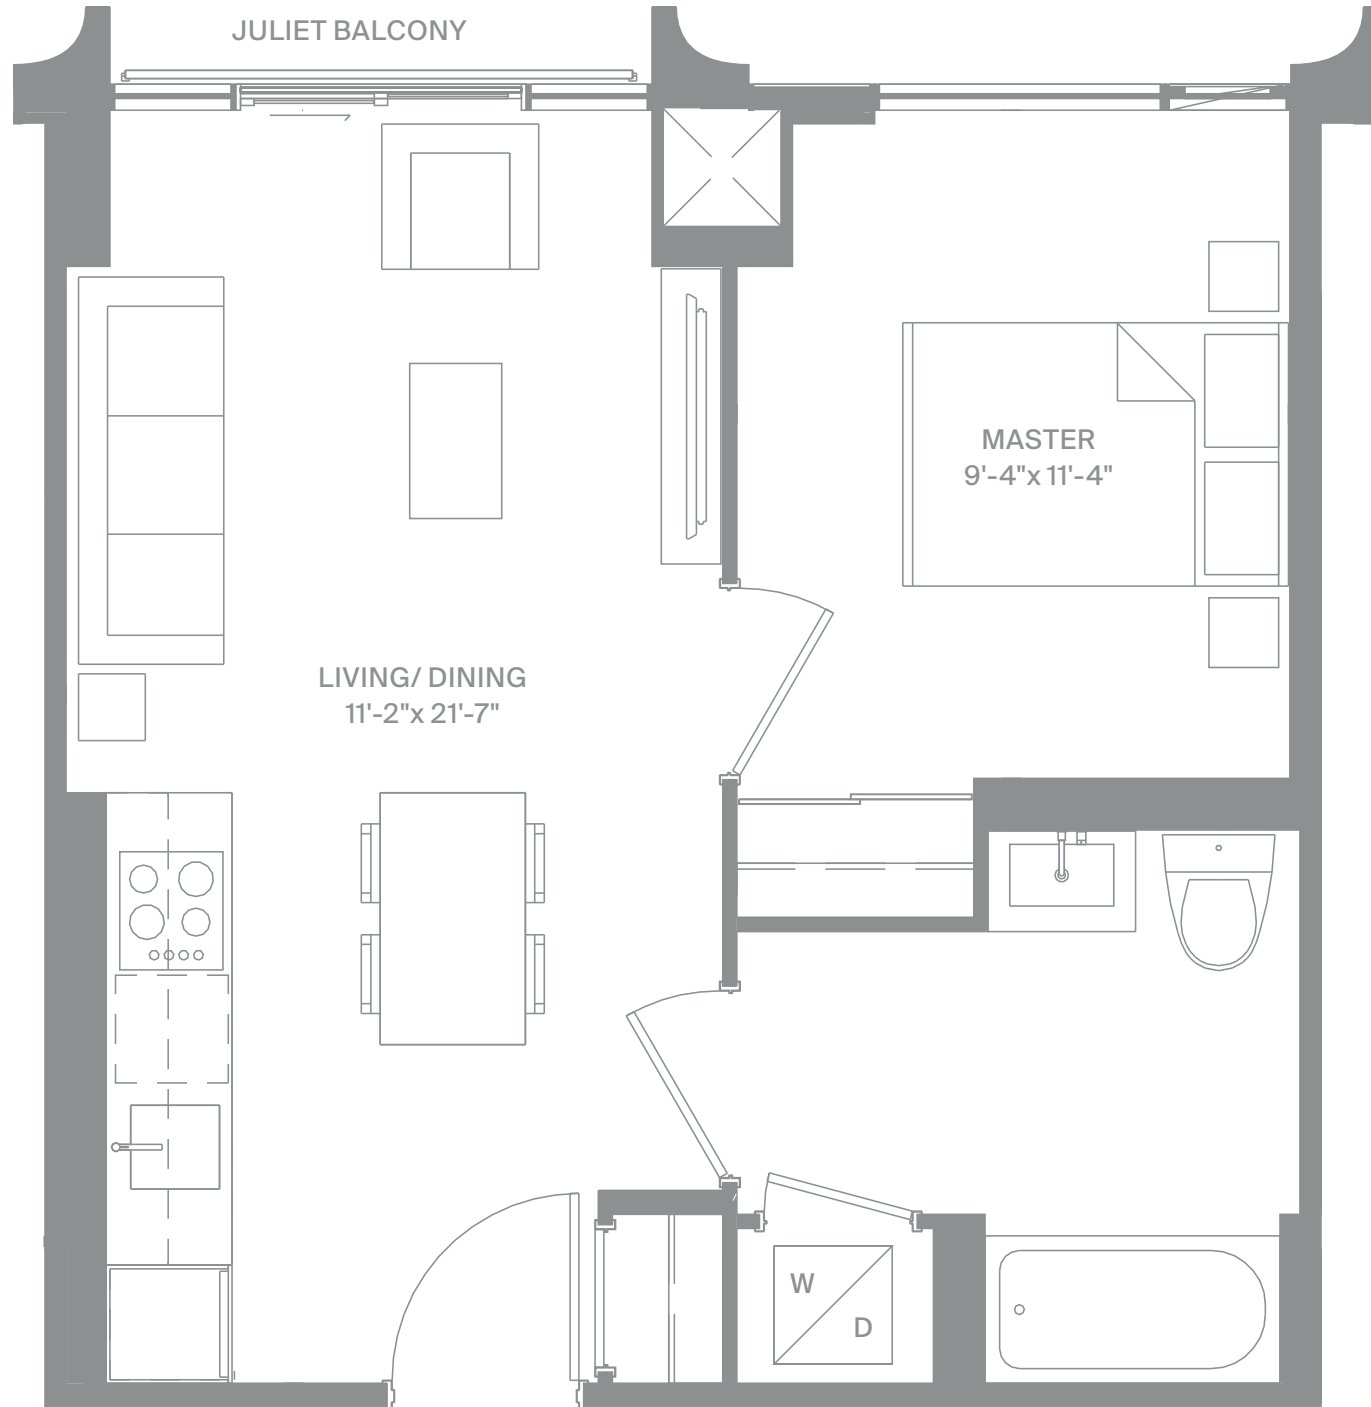

# Modern Collection

Suite 490  
Layout Option A  
1 Bedroom

Interior 490 SF  
Exterior Juliet

Level 8

Level 5-7

Level 4

Level 3

Level 2

# Modern Collection

Suite 490  
Layout Option B  
1 Bedroom

Interior 490 SF  
Exterior Juliet

Level 8

Levels 5-7

Level 4

Level 3

Dimensions, sizes, specifications, layouts and materials are approximate only and subject to change without notice. E&O.E

# Modern Collection

Suite 535  
1 Bedroom

Interior 535 SF  
Exterior Juliet

Level 8

Levels 5-7

Level 4

Level 3

Level 2

# Modern Collection

Suite 590  
1 Bedroom

Interior 590 SF  
Exterior Juliet

Level 9

Dimensions, sizes, specifications, layouts and materials are approximate only and subject to change without notice. E&O.E