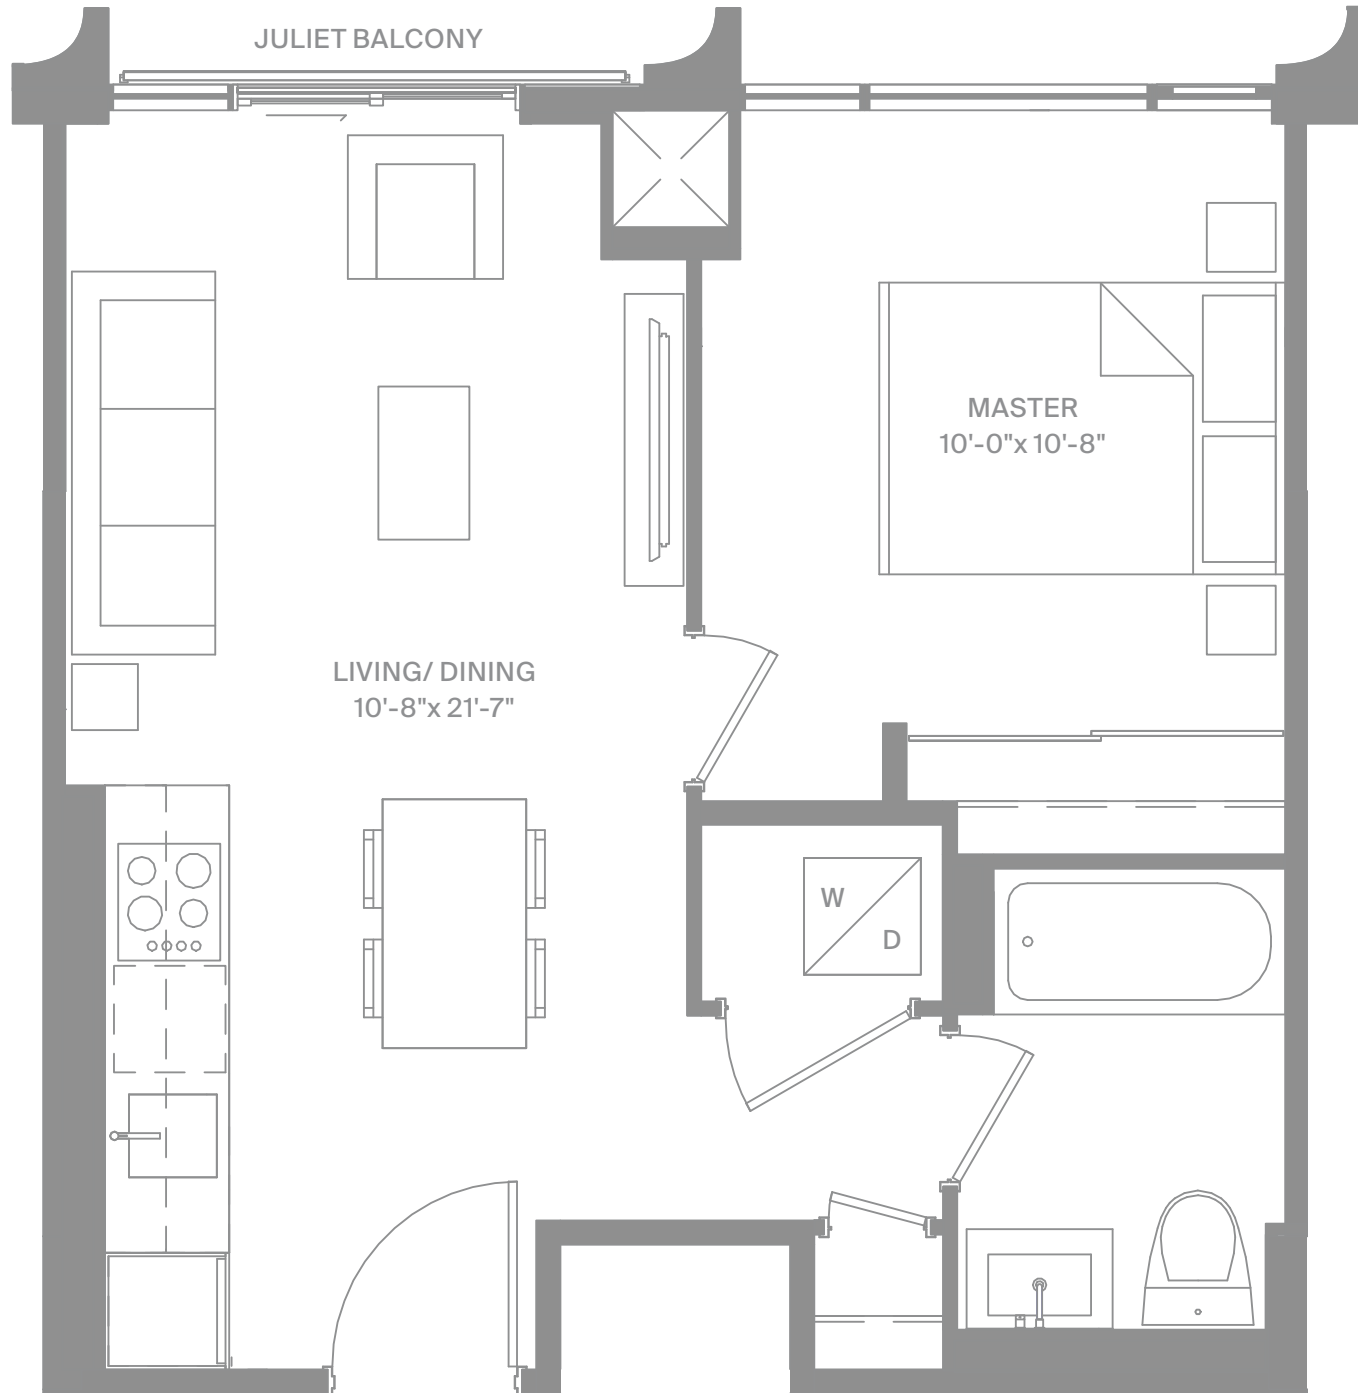

# Modern Collection

Suite 480  
1 Bedroom

Interior 480 SF  
Exterior Juliet

Level 8

Leves 5-7

Level 4

Dimensions, sizes, specifications, layouts and materials are approximate only and subject to change without notice. E&O.E

# Modern Collection

Suite 490  
Layout Option A  
1 Bedroom

Interior 490 SF  
Exterior Juliet

Level 8

Level 5-7

Level 4

Level 3

Level 2

# Modern Collection

Suite 490  
Layout Option B  
1 Bedroom

Interior 490 SF  
Exterior Juliet

Level 8

Levels 5-7

Level 4

Level 3

Dimensions, sizes, specifications, layouts and materials are approximate only and subject to change without notice. E&O.E

# Modern Collection

Suite 535  
1 Bedroom

Interior 535 SF  
Exterior Juliet

Level 8

Levels 5-7

Level 4

Level 3

Level 2