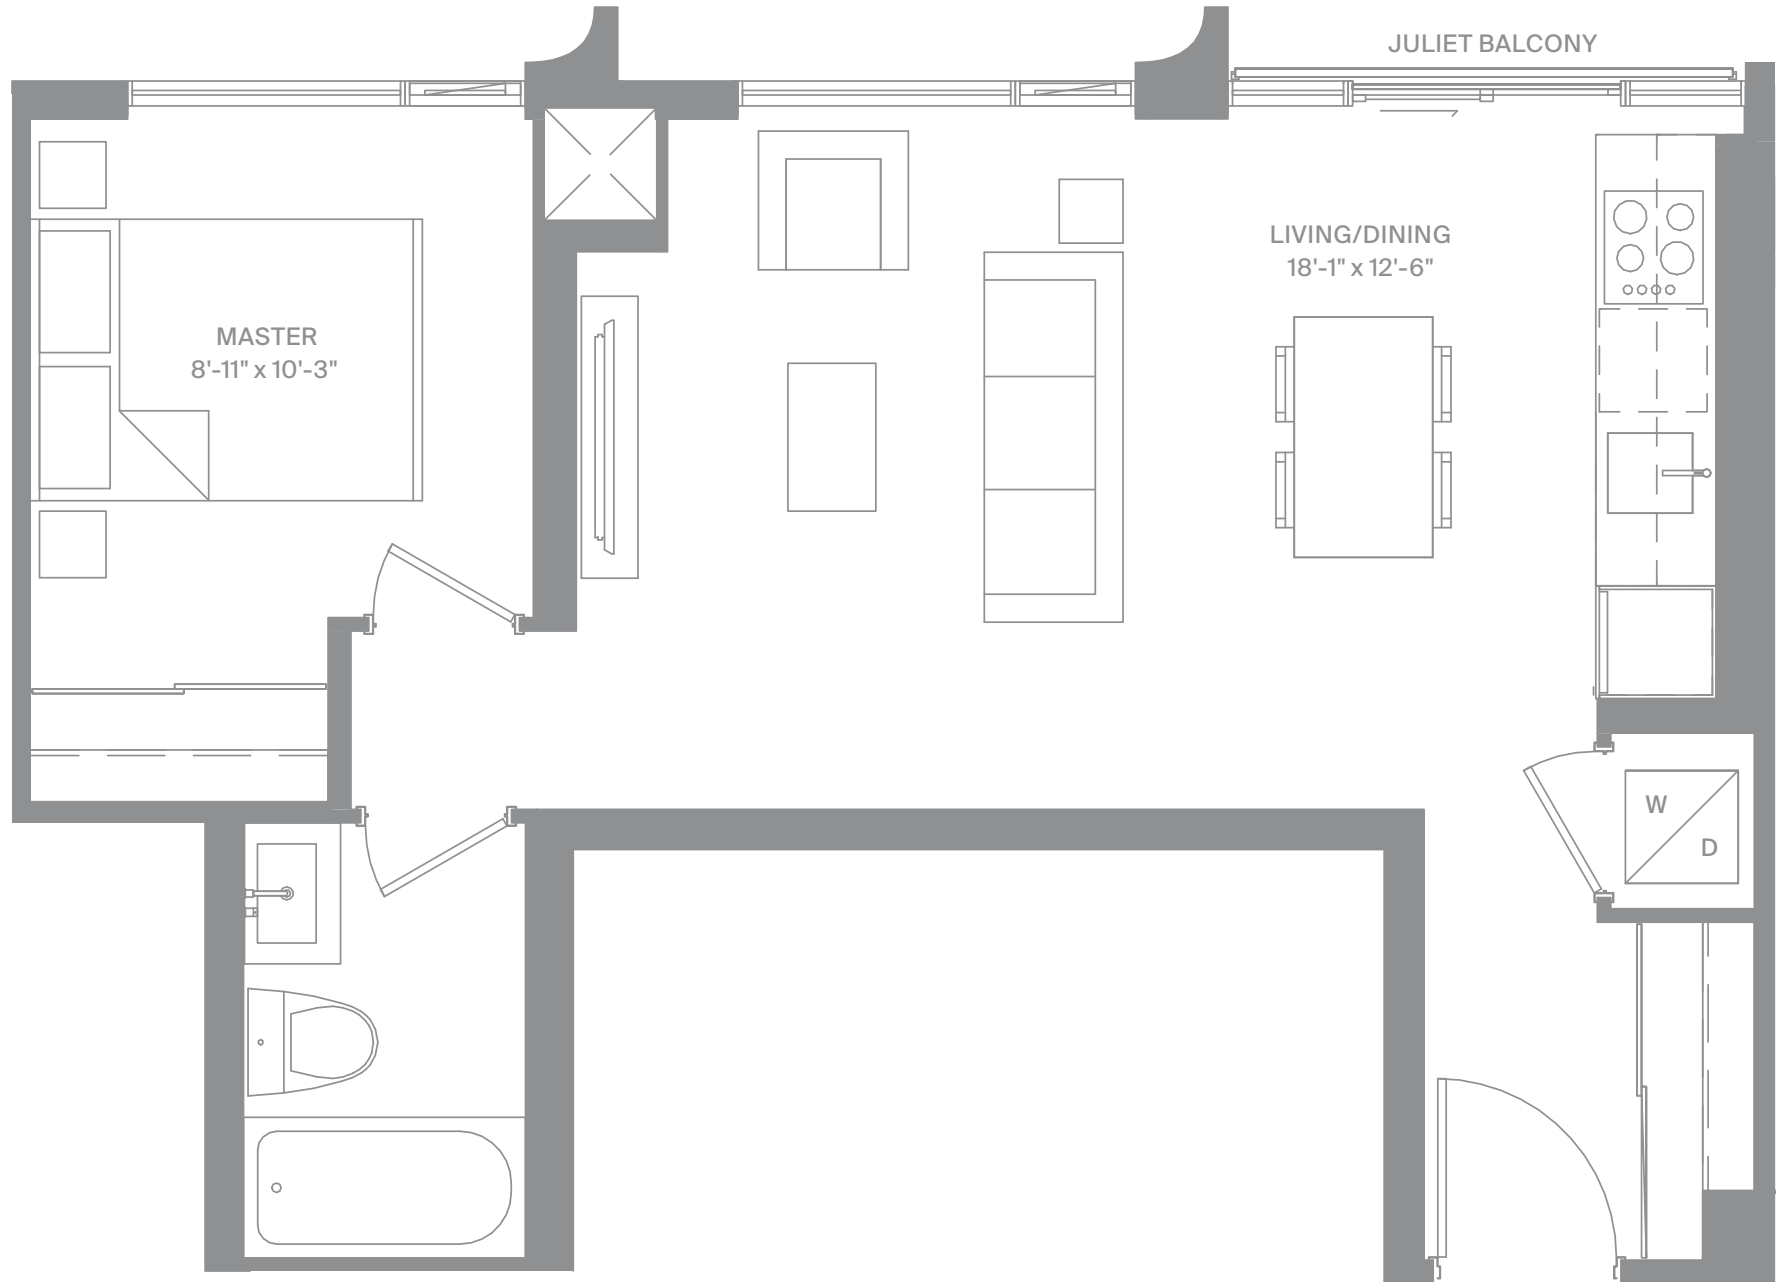

# Modern Collection

Suite 490  
Layout Option B  
1 Bedroom

Interior 490 SF  
Exterior Juliet

Level 8

Levels 5-7

Level 4

Level 3

Dimensions, sizes, specifications, layouts and materials are approximate only and subject to change without notice. E&O.E

# Modern Collection

Suite 535  
1 Bedroom

Interior 535 SF  
Exterior Juliet

Level 8

Levels 5-7

Level 4

Level 3

Level 2

# Modern Collection

Suite 590  
1 Bedroom

Interior 590 SF  
Exterior Juliet

Level 9

Dimensions, sizes, specifications, layouts and materials are approximate only and subject to change without notice. E&O.E

# Modern Collection

Suite 555  
1 Bedroom

Interior 555 SF  
Exterior 68 SF (Levels 5, 10)  
44 SF (Levels 6-9)

Dimensions, sizes, specifications, layouts and materials are approximate only and subject to change without notice. E&O.E