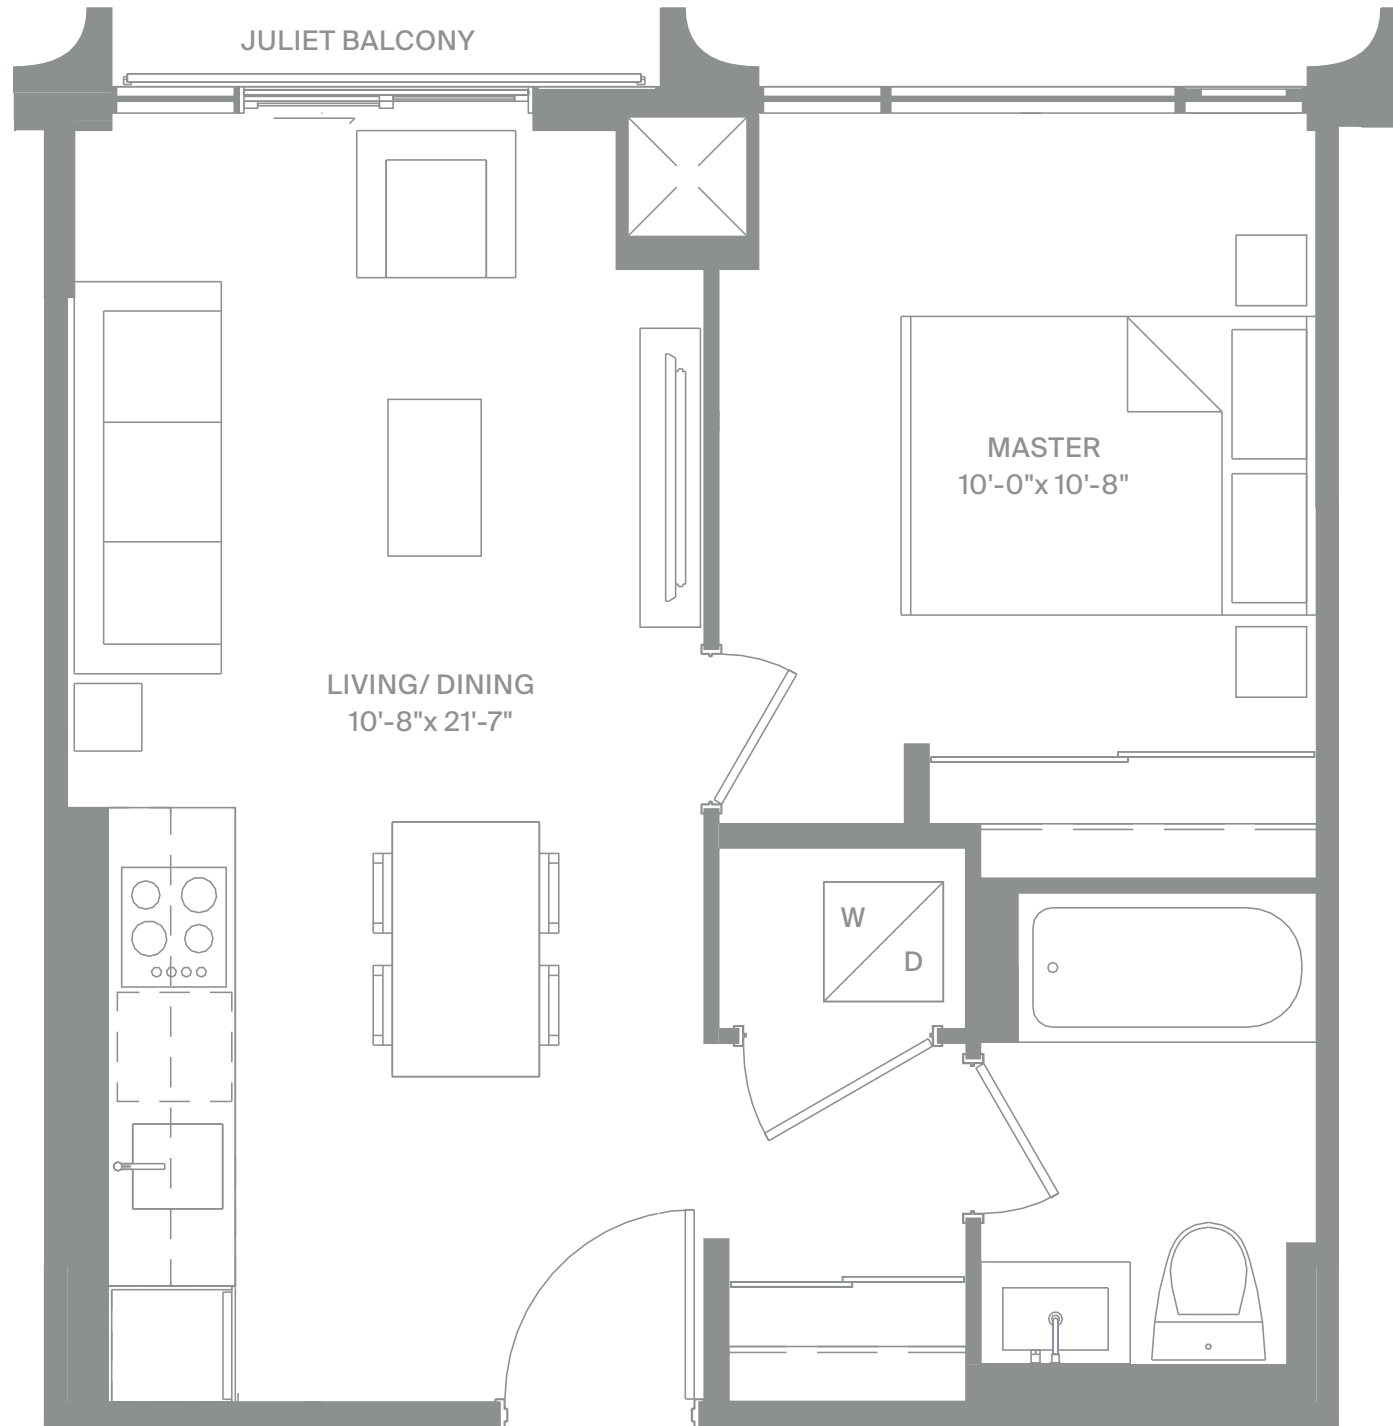

# Modern Collection

Suite 480  
1 Bedroom

Interior 480 SF  
Exterior Juliet

Level 8

Leves 5-7

Level 4

Dimensions, sizes, specifications, layouts and materials are approximate only and subject to change without notice. E&O.E

# Modern Collection

Suite 490  
Layout Option A  
1 Bedroom

Interior 490 SF  
Exterior Juliet

Level 8

Level 5-7

Level 4

Level 3

Level 2

# Modern Collection

Suite 490  
Layout Option B  
1 Bedroom

Interior 490 SF  
Exterior Juliet

Level 8

Levels 5-7

Level 4

Level 3

Dimensions, sizes, specifications, layouts and materials are approximate only and subject to change without notice. E&O.E

# Modern Collection

Suite 535  
1 Bedroom

Interior 535 SF  
Exterior Juliet

Level 8

Levels 5-7

Level 4

Level 3

Level 2