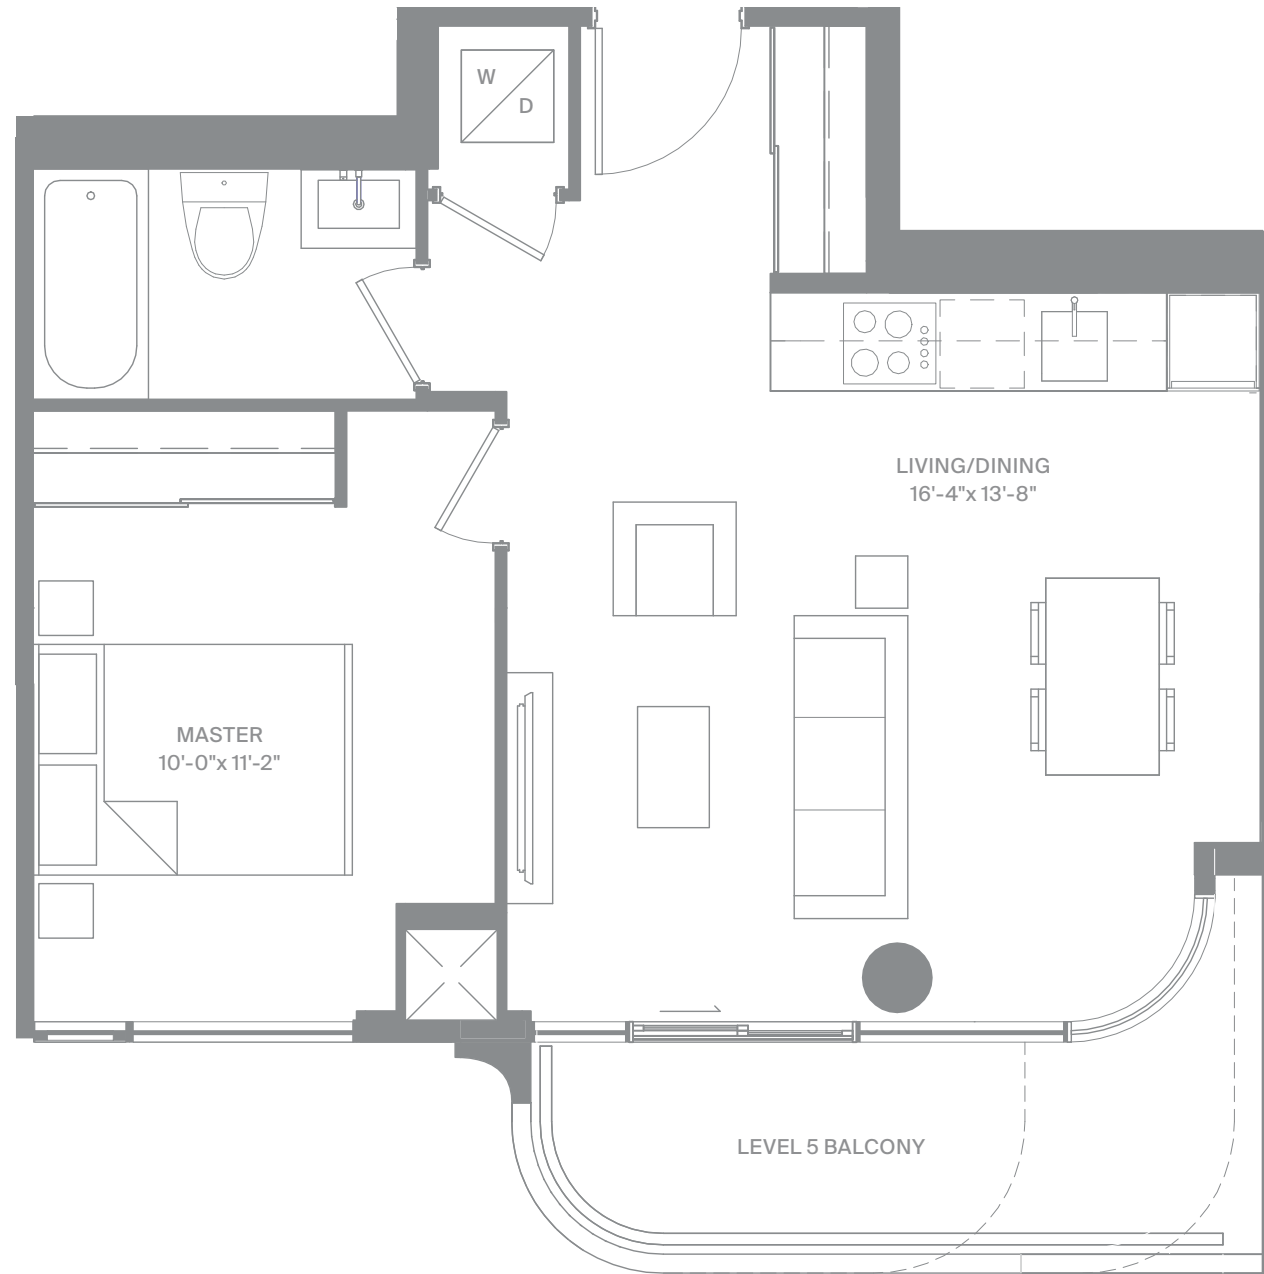

# Modern Collection

Suite 490  
Layout Option A  
1 Bedroom

Interior 490 SF  
Exterior Juliet

Level 8

Level 5-7

Level 4

Level 3

Level 2

# Modern Collection

Suite 490  
Layout Option B  
1 Bedroom

Interior 490 SF  
Exterior Juliet

Level 8

Levels 5-7

Level 4

Level 3

Dimensions, sizes, specifications, layouts and materials are approximate only and subject to change without notice. E&O.E

# Modern Collection

Suite 590  
1 Bedroom

Interior 590 SF  
Exterior Juliet

Level 9

Dimensions, sizes, specifications, layouts and materials are approximate only and subject to change without notice. E&O.E

# Modern Collection

Suite 555  
1 Bedroom

Interior 555 SF  
Exterior 68 SF (Levels 5, 10)  
44 SF (Levels 6-9)

Dimensions, sizes, specifications, layouts and materials are approximate only and subject to change without notice. E&O.E