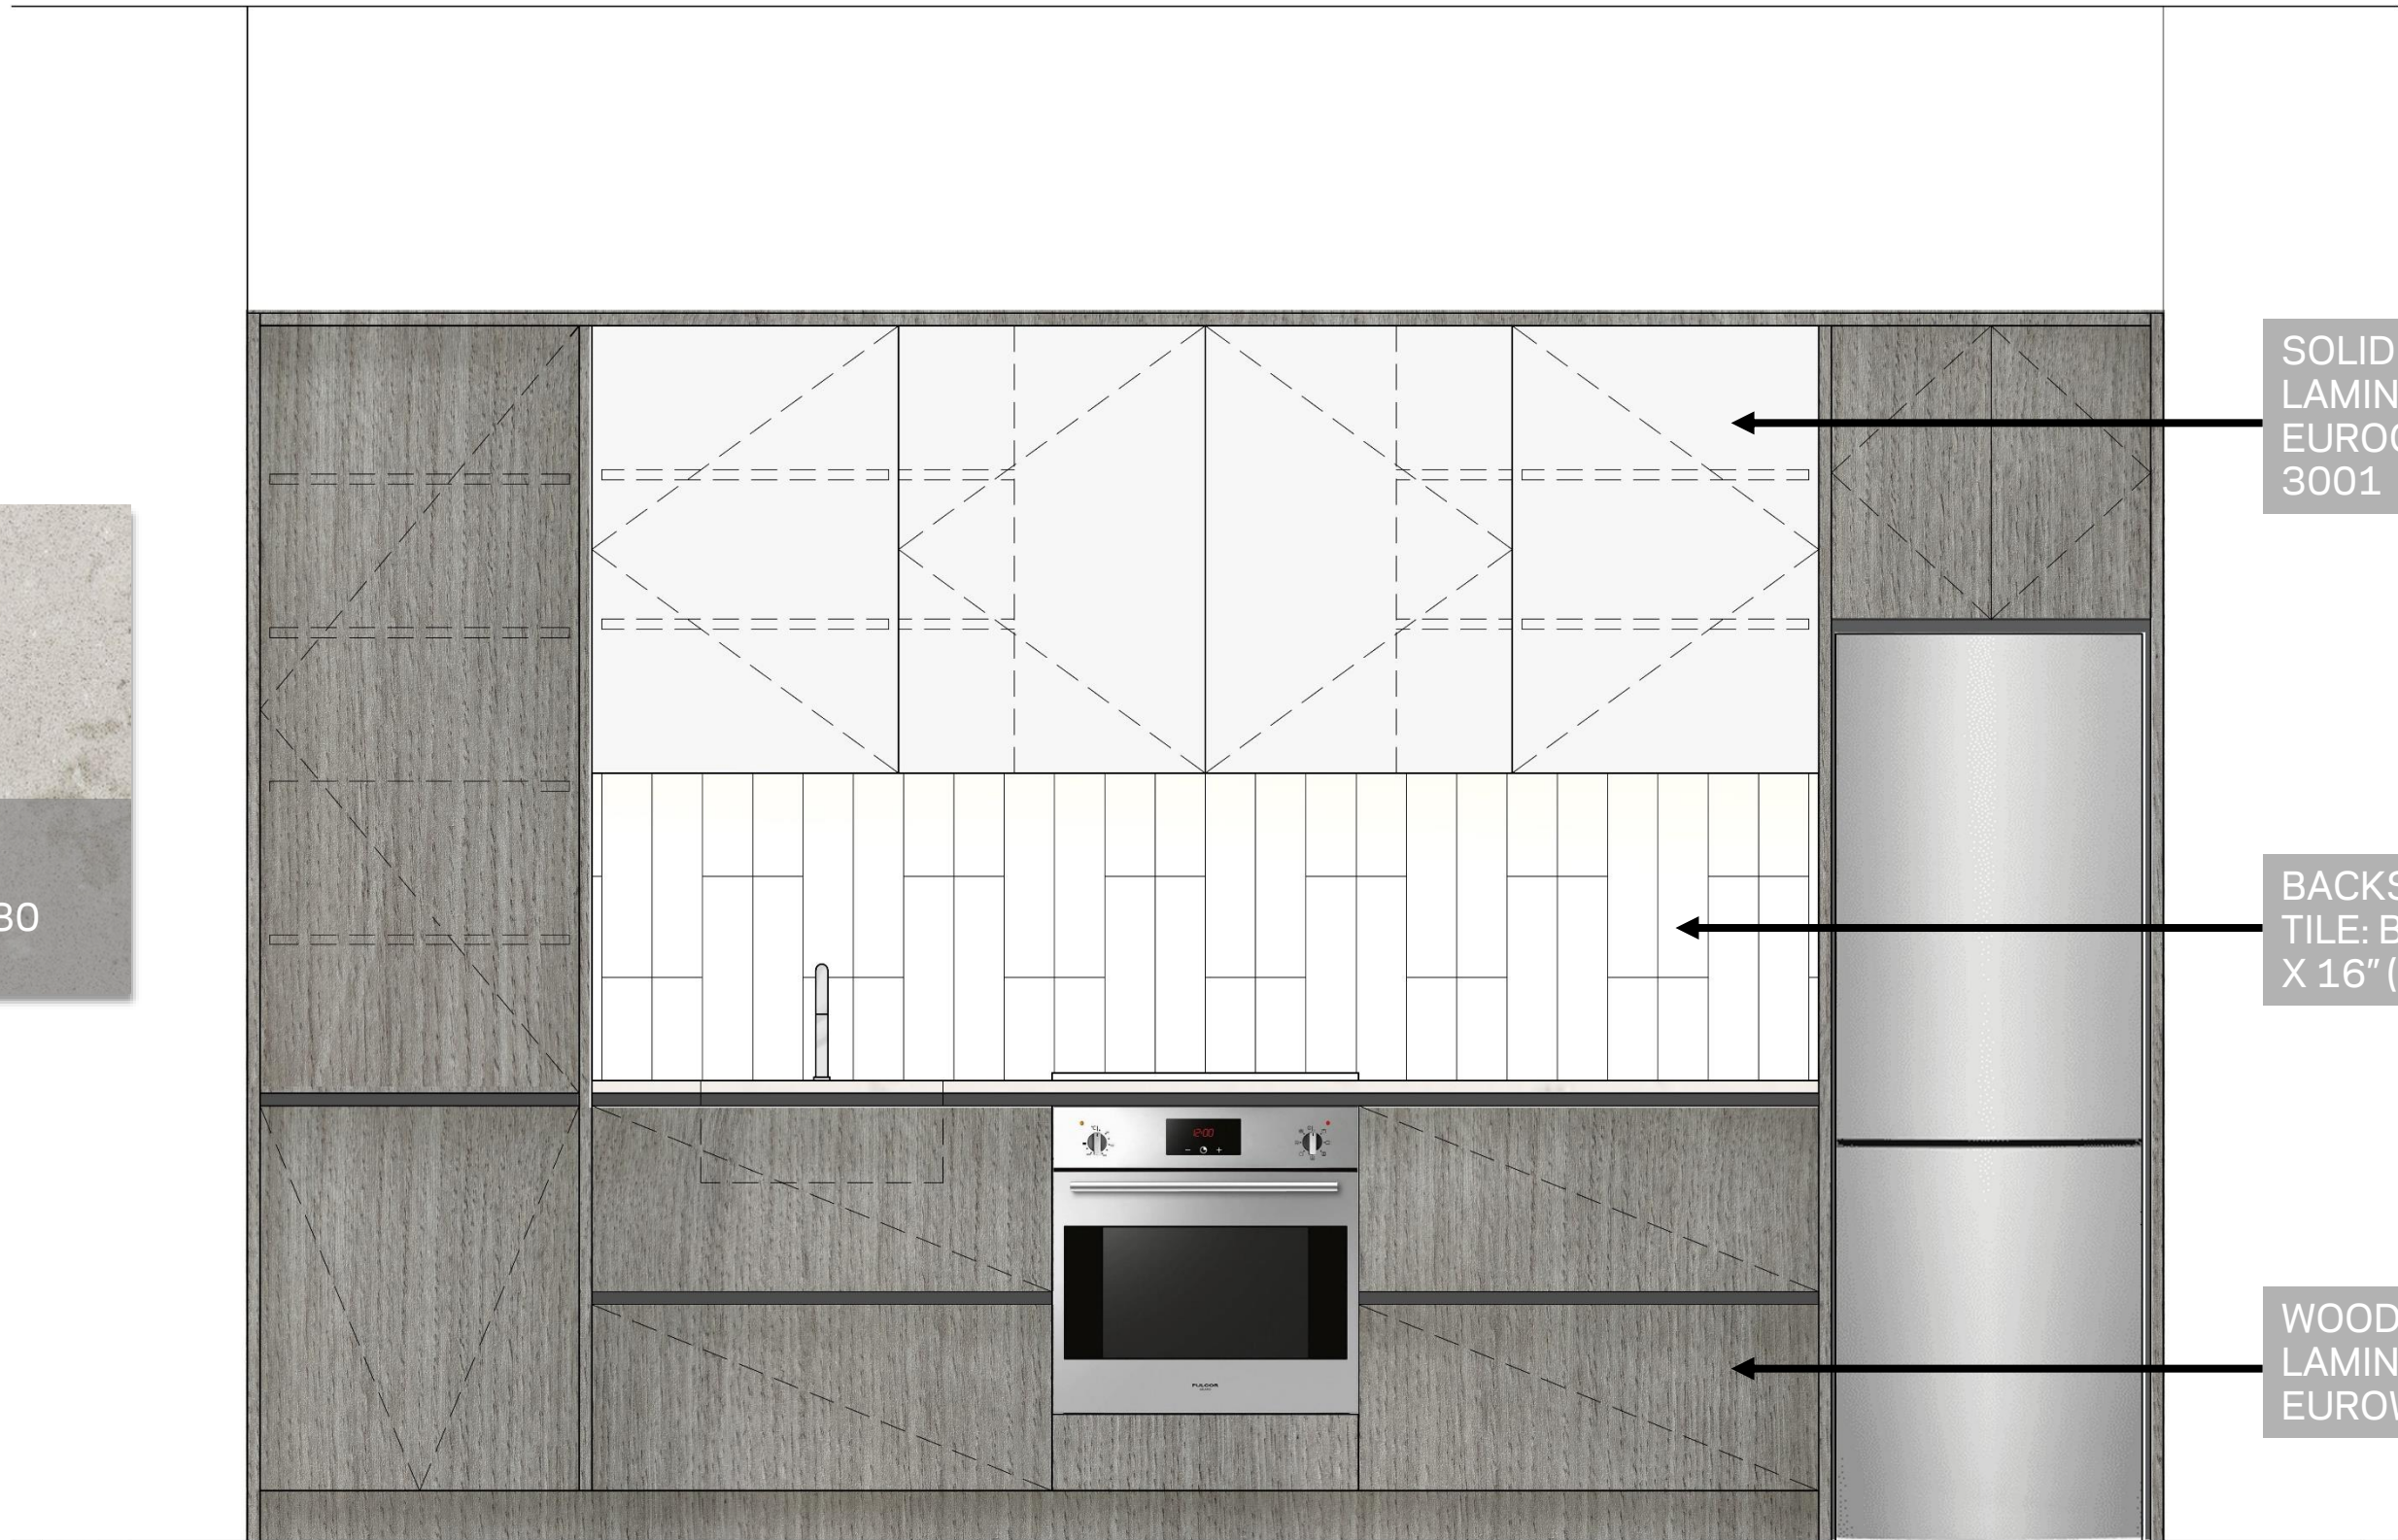

**\*UPDATED**  
WORKTOPS:  
CAESARSTONE  
CLAMSHELL #4130  
(3/4 INCH)

SOLID COLOUR LAMINATE: LIVING ARTS EUROGLOSS 2AG. 3001

BACKSPLASH WALL TILE: BRIGHT WHITE 4" X 16" (LAID VERTICAL)

WOOD GRAIN LAMINATE: LIVING ARTS EUROWOOD 1SV.D73