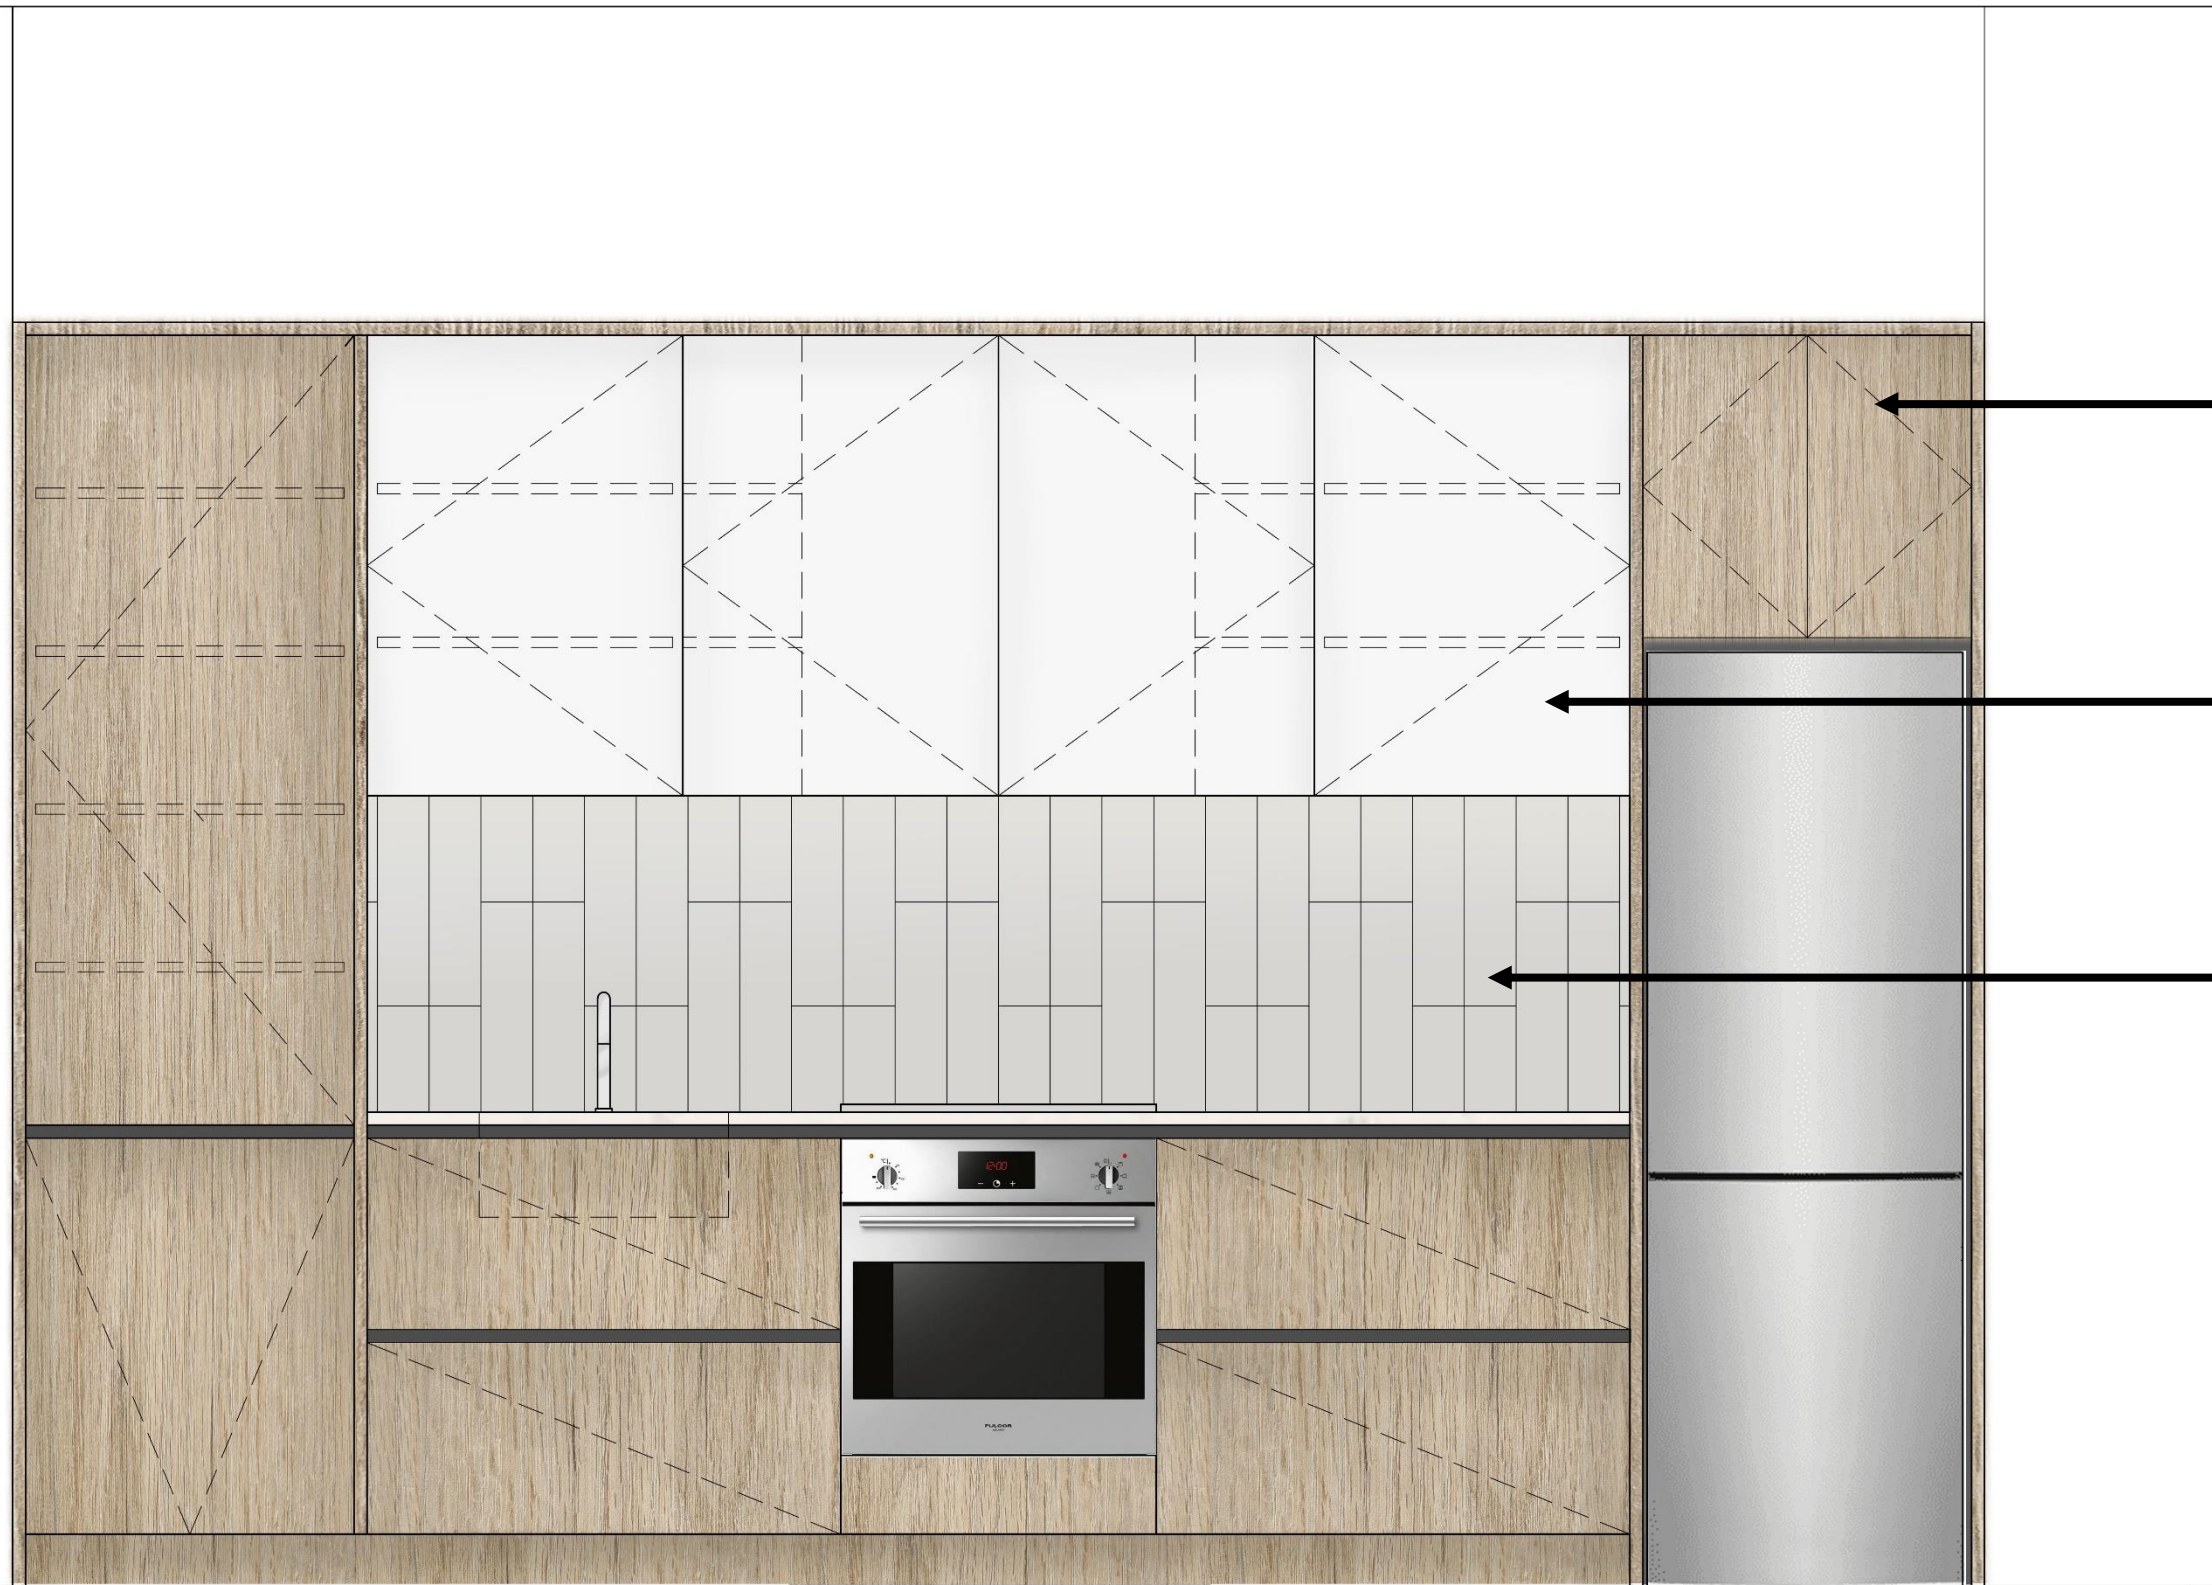

**\*UPDATED**

**\*SCHEME 1 AS SHOWN IN BG SALES CENTRE  
SUITES | SCHEME 1**

LAMINATE  
FLOORING:  
KRONO LOFT OAK  
#8576 PLANK

**\*UPDATED**

WORKTOPS:  
CAESARSTONE  
FROSTY CARRINA  
#5141 (3/4 INCH)

WOOD GRAIN  
LAMINATE: LIVING ARTS  
EUROWOOD 1SR.  
398WL

SOLID COLOUR  
LAMINATE: LIVING ARTS  
EUROGLOSS 2AG.  
3001

BACKSPLASH WALL  
TILE: TENDER GREY  
(BRIGHT) 4" X 16"

**\*SCHEME 1 AS SHOWN IN BG SALES CENTRE**

**SUITES | SCHEME 1**

BACKSPLASH WALL  
TILE: STERLING GREY  
(BRIGHT) 4" x 16"