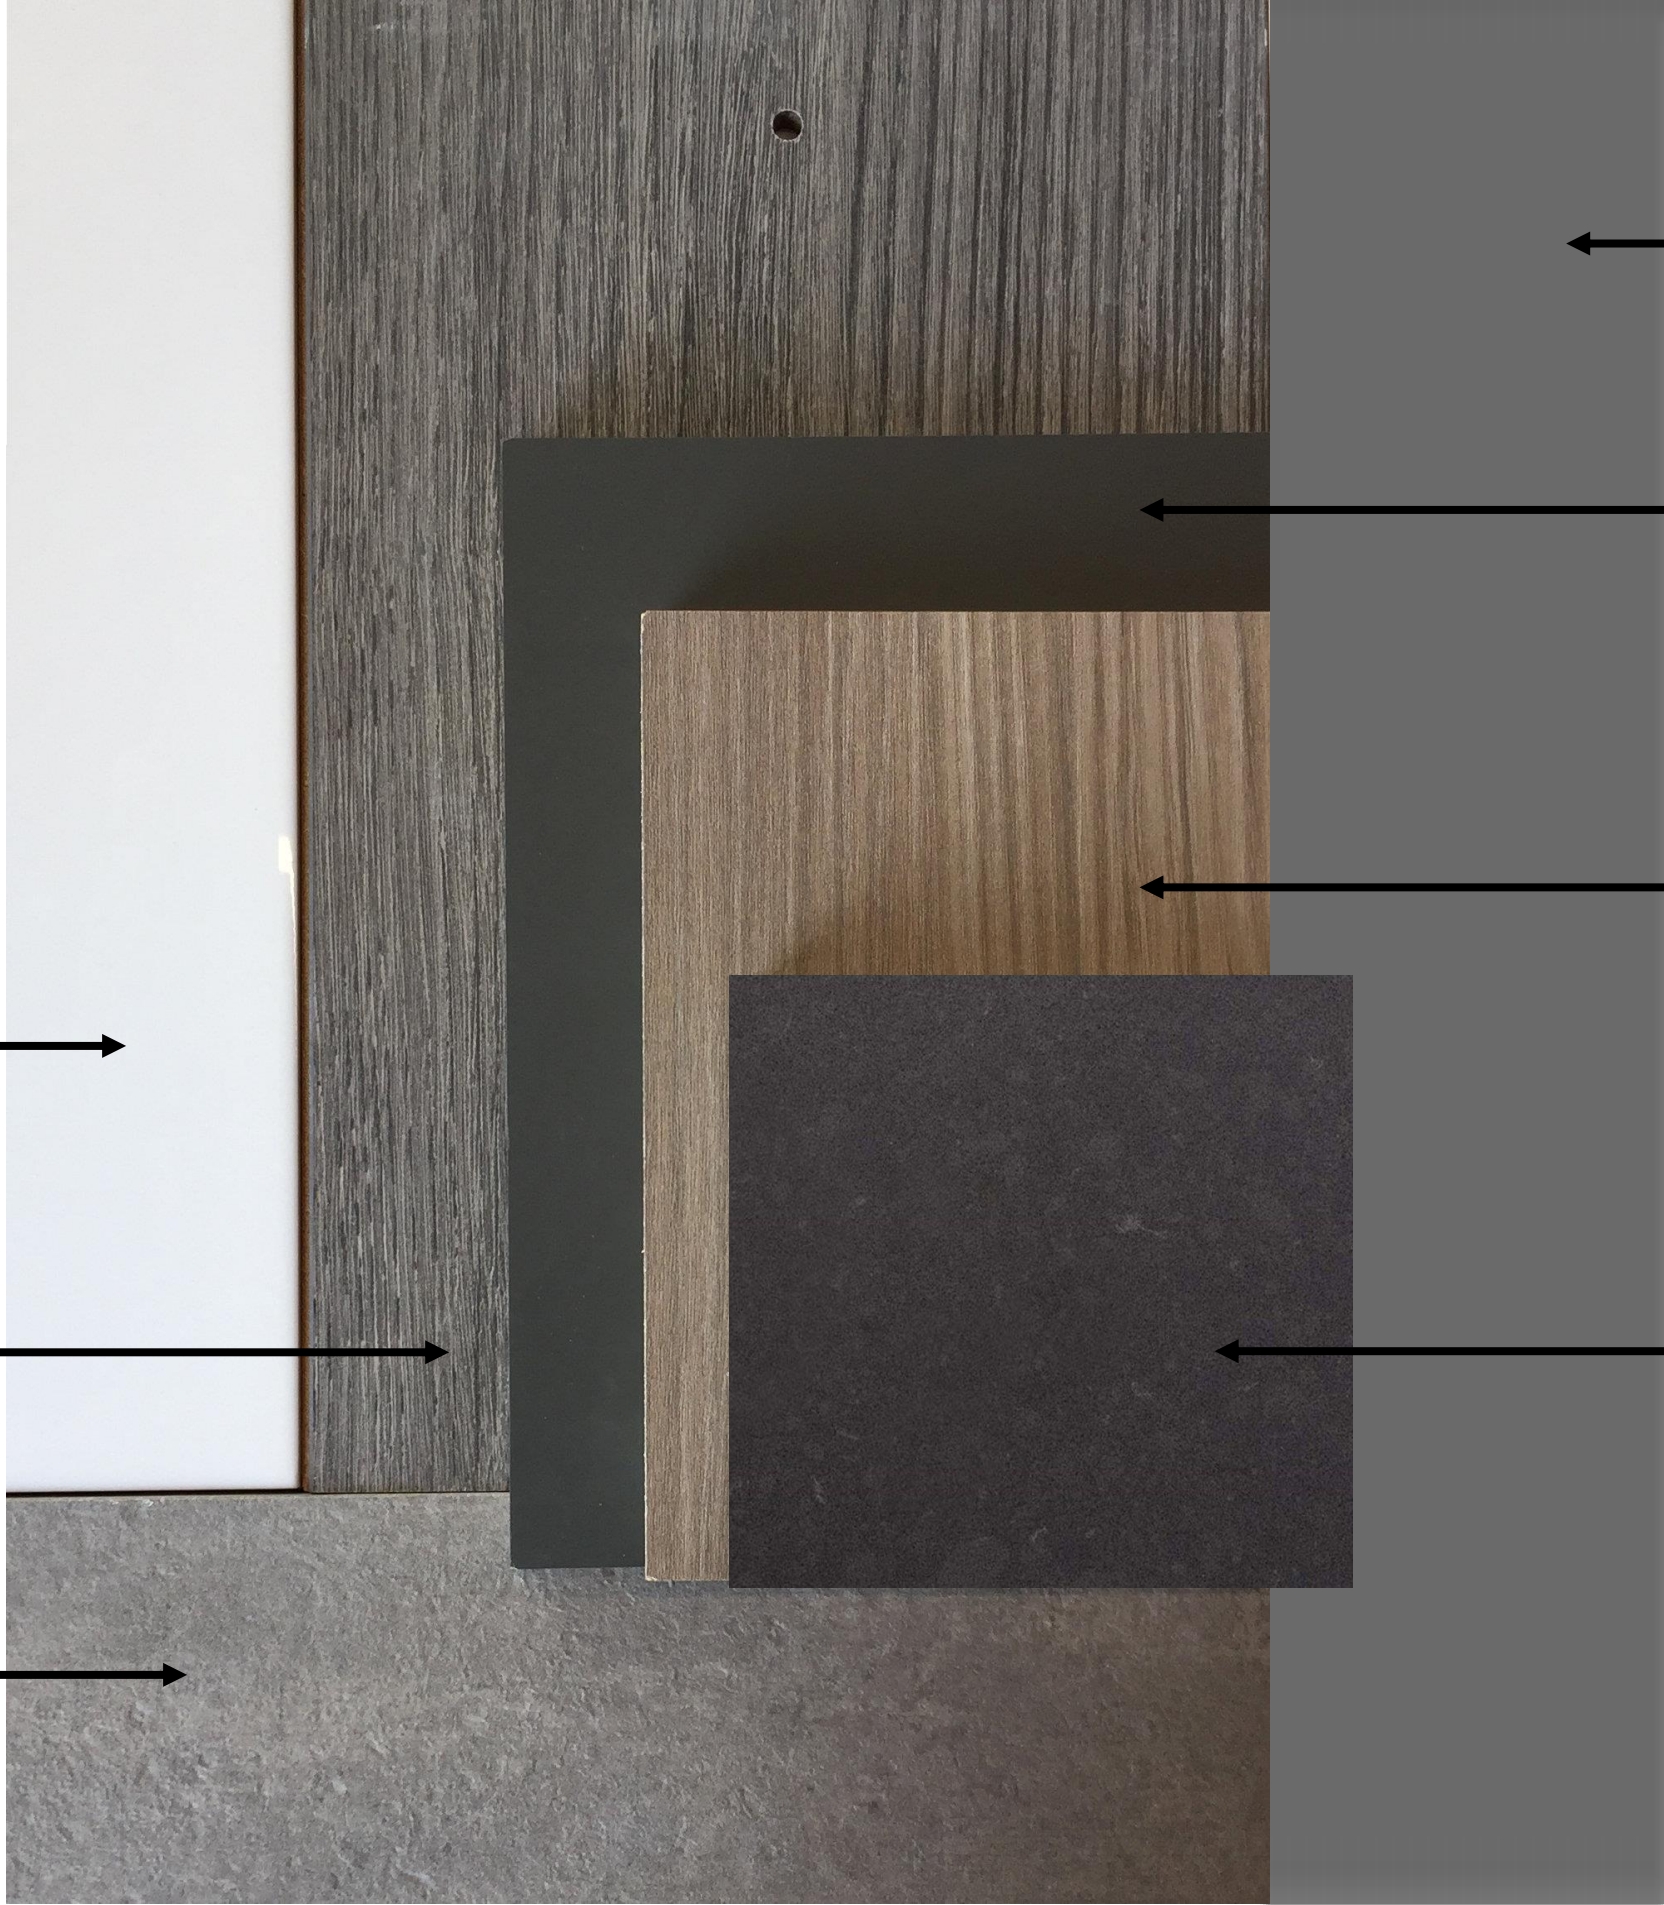

SOLID COLOUR  
LAMINATE: LIVING ARTS  
EUROGLOSS 2AG.  
3001

BACKSPLASH WALL  
TILE: TENDER GREY  
(BRIGHT) 4" X 16"

**\*SCHEME 1 AS SHOWN IN BG SALES CENTRE**

**SUITES | SCHEME 1**

BACKSPLASH WALL  
TILE: STERLING GREY  
(BRIGHT) 4" x 16"

**\*UPDATED**

SOLID COLOUR  
LAMINATE: LIVING ARTS  
EUROGLOSS 2AG. 726

WOOD GRAIN  
LAMINATE: LIVING  
ARTS EUROWOOD 1SV.  
D83

WORKTOPS:  
CAESARSTONE  
RAVEN #4120 (3/4  
INCH)

**\*UPDATED**

BATHROOM WALL TILE:  
BRIGHT WHITE 4" X 16"  
(LAID VERTICAL)