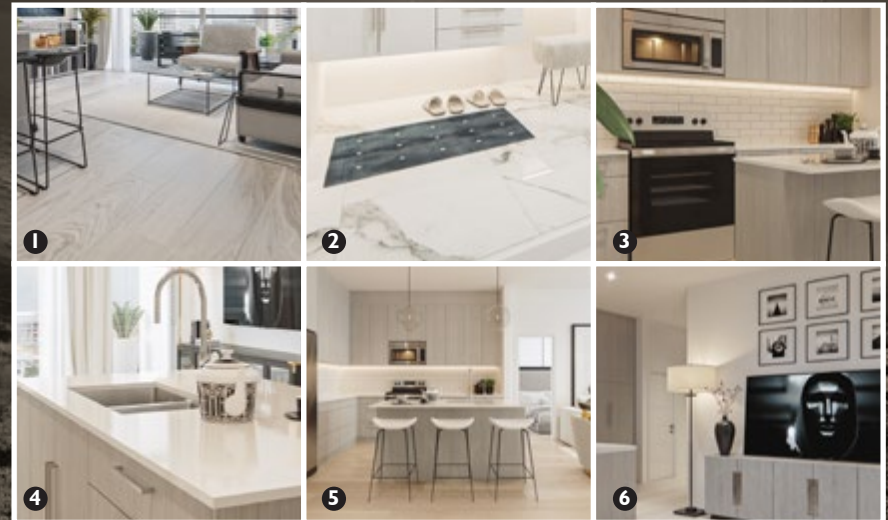

Tile Backsplash

3. White Subway Tile
(kitchen / shower walls)

Countertops

4. Quartz – GS Imports Glacier White
(kitchen / bathrooms)

Cabinetry

5. Grey - Haze (H57) *(kitchen)*

Paint

6. Architectural White C2 – 516 *(trim)*
7. Spray River 1048W *(walls)*