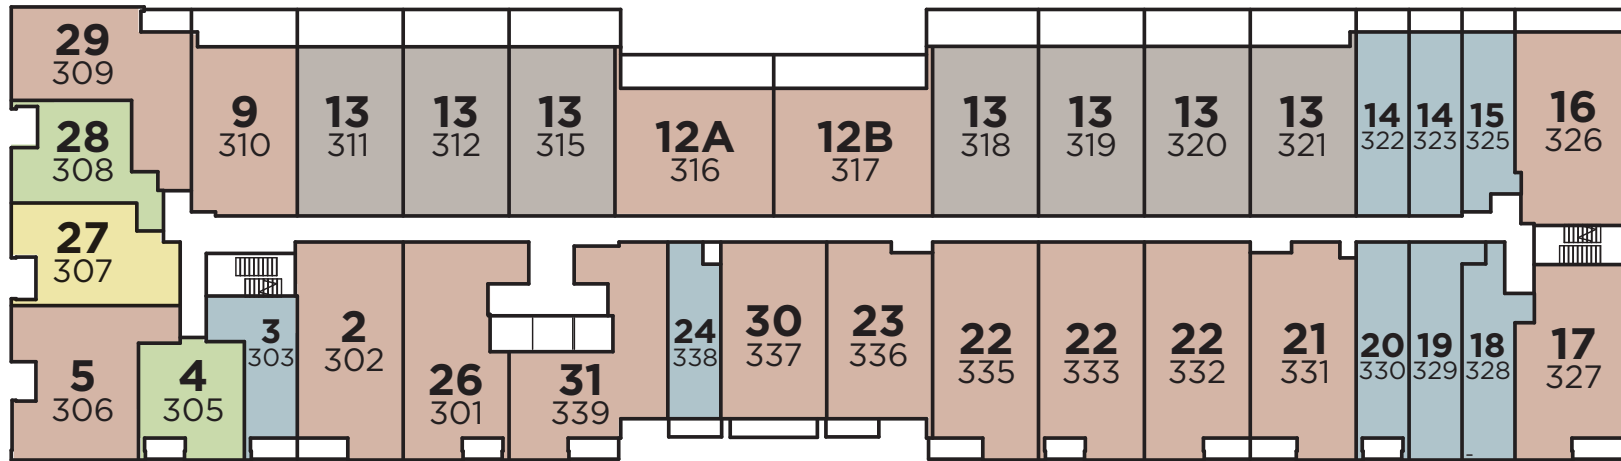

ADDINGTON
PARK
CONDOMINIUMS

Level 1

Studio

1 Bdrm

1 Bdrm + Den

2 Bdrm

2 Bdrm + Den

3 Bdrm

ADDINGTON
PARK
CONDOMINIUMS

Level 2

Studio

1 Bdrm

1 Bdrm + Den

2 Bdrm

2 Bdrm + Den

3 Bdrm

Sizes and specification subject to change without notice. E. & O. E.

ADDINGTON
PARK
CONDOMINIUMS

Level 3

Studio

1 Bdrm

1 Bdrm + Den

2 Bdrm

2 Bdrm + Den

3 Bdrm

Sizes and specification subject to change without notice. E. & O. E.

ADDINGTON
PARK
CONDOMINIUMS

Level 4

Studio

1 Bdrm

1 Bdrm + Den

2 Bdrm