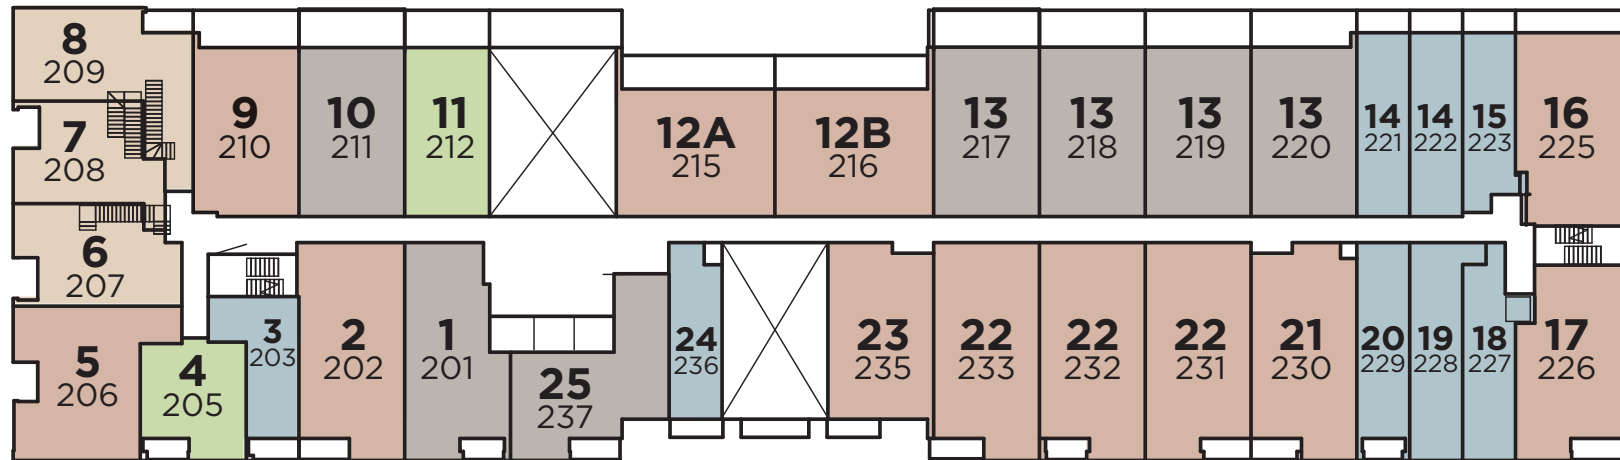

ADDINGTON
PARK
CONDOMINIUMS

Level 1

Studio

1 Bdrm

1 Bdrm + Den

2 Bdrm

2 Bdrm + Den

3 Bdrm

ADDINGTON
PARK
CONDOMINIUMS

Level 2

Studio

1 Bdrm

1 Bdrm + Den

2 Bdrm

2 Bdrm + Den

3 Bdrm

Sizes and specification subject to change without notice. E. & O. E.

ADDINGTON
PARK
CONDOMINIUMS

Level 3

Studio

1 Bdrm

1 Bdrm + Den

2 Bdrm

2 Bdrm + Den

3 Bdrm

Sizes and specification subject to change without notice. E. & O. E.

ADDINGTON
PARK
CONDOMINIUMS

Level 4

Studio

1 Bdrm

1 Bdrm + Den

2 Bdrm