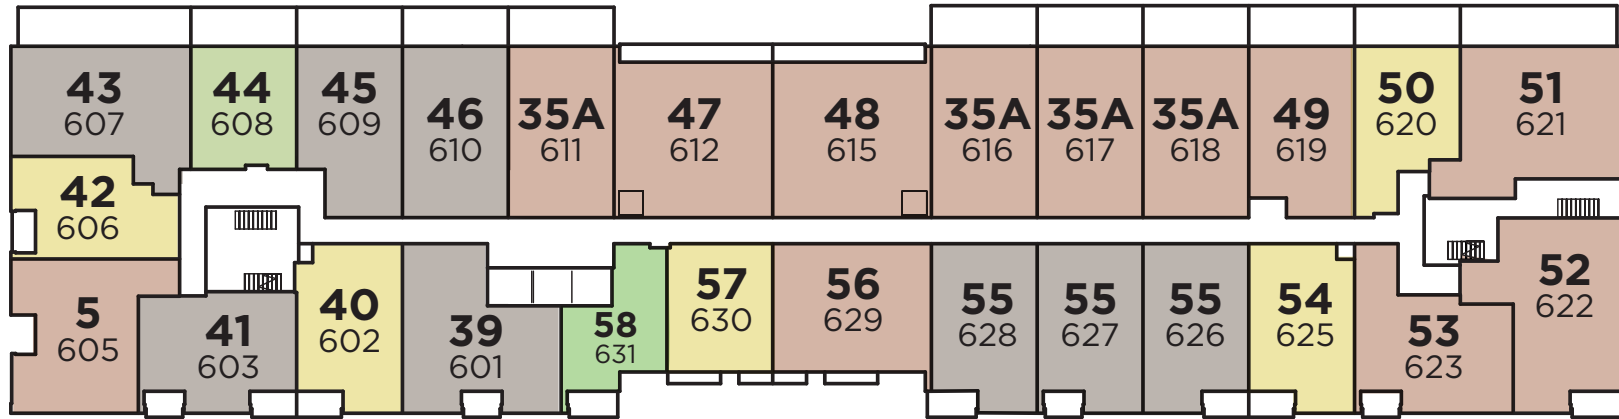

3 Bdrm

Sizes and specification subject to change without notice. E. & O. E.

ADDINGTON
PARK
CONDOMINIUMS

Level 4

Studio

1 Bdrm

1 Bdrm + Den

2 Bdrm

2 Bdrm + Den

3 Bdrm

ADDINGTON
PARK
CONDOMINIUMS

Level 5

Studio

1 Bdrm

1 Bdrm + Den

2 Bdrm

2 Bdrm + Den

3 Bdrm

ADDINGTON
PARK
CONDOMINIUMS

Level 6

-  Studio
-  1 Bdrm
-  1 Bdrm + Den
-  2 Bdrm
-  2 Bdrm + Den
-  3 Bdrm

Sizes and specification subject to change without notice. E. & O. E.