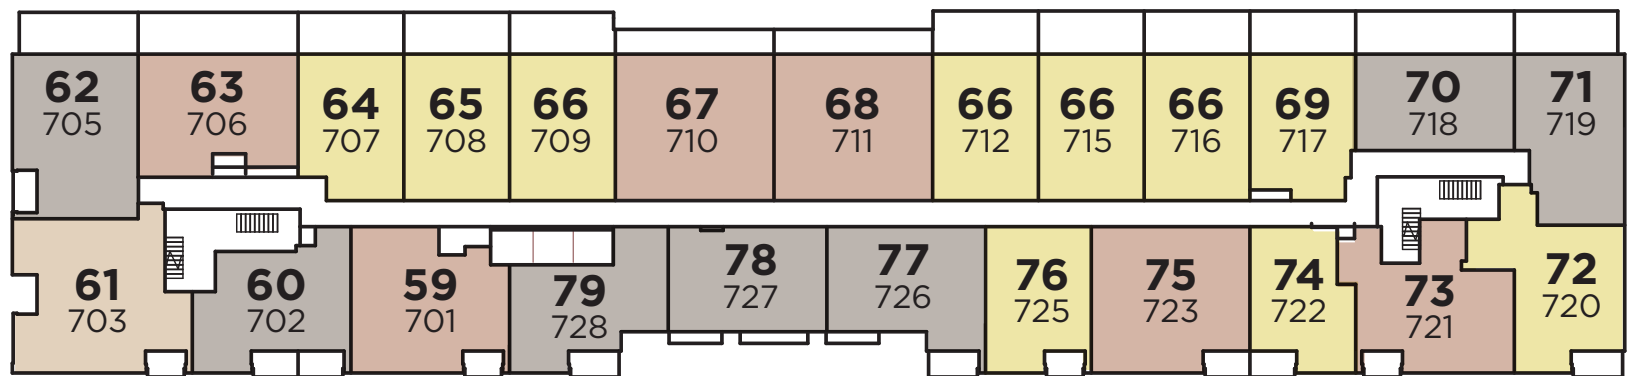

3 Bdrm

Sizes and specification subject to change without notice. E. & O. E.

ADDINGTON
PARK
CONDOMINIUMS

Level 4

Studio

1 Bdrm

1 Bdrm + Den

2 Bdrm

2 Bdrm + Den

3 Bdrm

ADDINGTON
PARK
CONDOMINIUMS

Level 5

Studio

1 Bdrm

1 Bdrm + Den

2 Bdrm

2 Bdrm + Den

3 Bdrm

ADDINGTON
PARK
CONDOMINIUMS

Level 6

-  Studio
-  1 Bdrm
-  1 Bdrm + Den
-  2 Bdrm
-  2 Bdrm + Den
-  3 Bdrm

Sizes and specification subject to change without notice. E. & O. E.