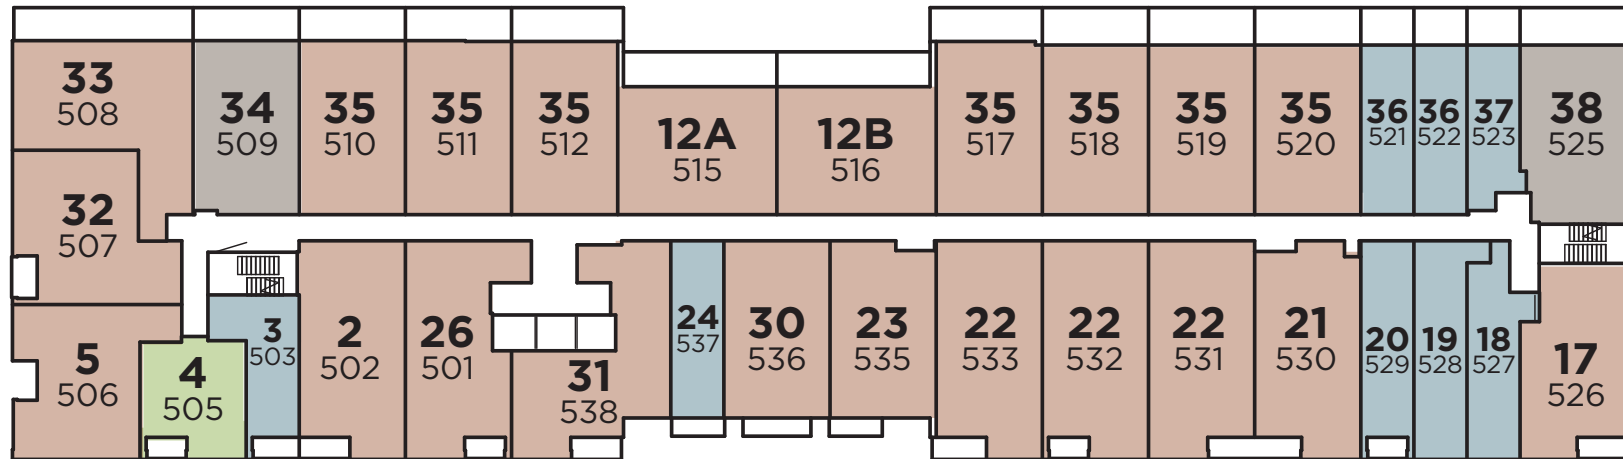

Sizes and specification subject to change without notice. E. & O. E.

ADDINGTON
PARK
CONDOMINIUMS

Level 3

Studio

1 Bdrm

1 Bdrm + Den

2 Bdrm

2 Bdrm + Den

3 Bdrm

Sizes and specification subject to change without notice. E. & O. E.

ADDINGTON
PARK
CONDOMINIUMS

Level 4

Studio

1 Bdrm

1 Bdrm + Den

2 Bdrm

2 Bdrm + Den

3 Bdrm

ADDINGTON
PARK
CONDOMINIUMS

Level 5

Studio

1 Bdrm

1 Bdrm + Den

2 Bdrm

2 Bdrm + Den

3 Bdrm

ADDINGTON
PARK
CONDOMINIUMS

Level 6

-  Studio
-  1 Bdrm
-  1 Bdrm + Den
-  2 Bdrm
-  2 Bdrm + Den
-  3 Bdrm

Sizes and specification subject to change without notice. E. & O. E.