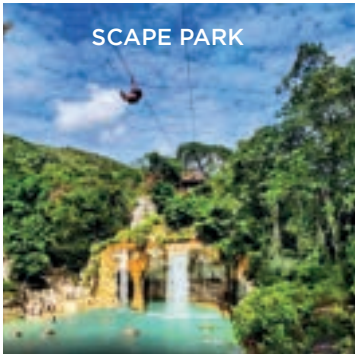

SCAPE PARK

LOS ESTABLOS HORSE STABLE

Centro ecuestre de nivel internacional, que cuenta con dos campos de polo de clase mundial, dos pistas de salto y una pista cubierta.

Its an international ecological center, which has two polo fields world class, two jumping tracks and an indoor track..