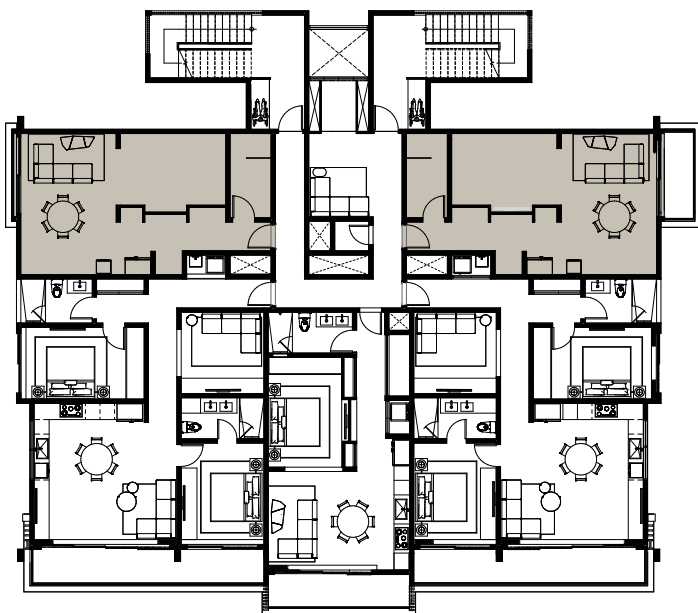

The Valley

1 BEDROOM

INTERIOR - 599 SQ. FT.
EXTERIOR - 104 SQ. FT.

TOTAL - 703 SQ. FT.

The Tide

1 BEDROOM

INTERIOR - 634 SQ. FT.
EXTERIOR - 95 SQ. FT.

TOTAL - 729 SQ. FT.

The Sunset

2 BEDROOM + FLEX

INTERIOR - 1,170 SQ. FT.
EXTERIOR - 153 SQ. FT.

TOTAL - 1,323 SQ. FT.