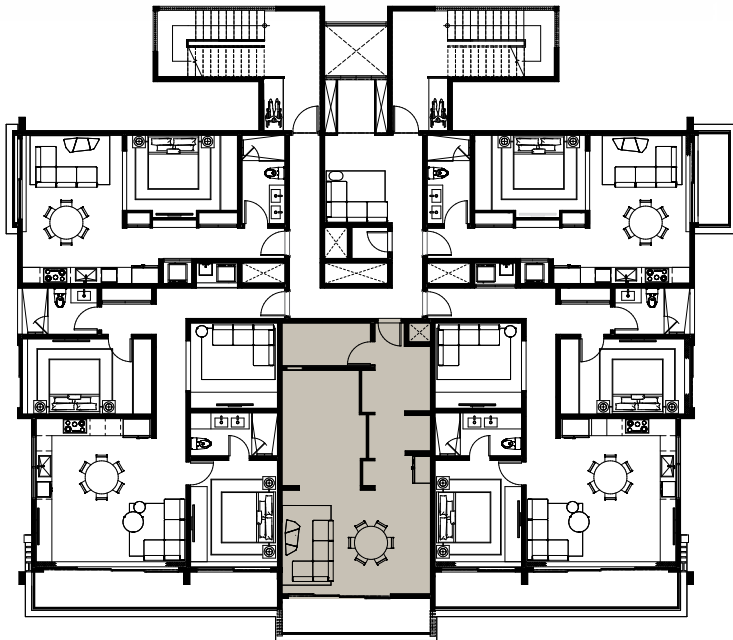

The Valley

1 BEDROOM

INTERIOR - 599 SQ. FT.
EXTERIOR - 104 SQ. FT.

TOTAL - 703 SQ. FT.

The Tide

1 BEDROOM

INTERIOR - 634 SQ. FT.
EXTERIOR - 95 SQ. FT.

TOTAL - 729 SQ. FT.

The Sunset

2 BEDROOM + FLEX

INTERIOR - 1,170 SQ. FT.
EXTERIOR - 153 SQ. FT.

TOTAL - 1,323 SQ. FT.