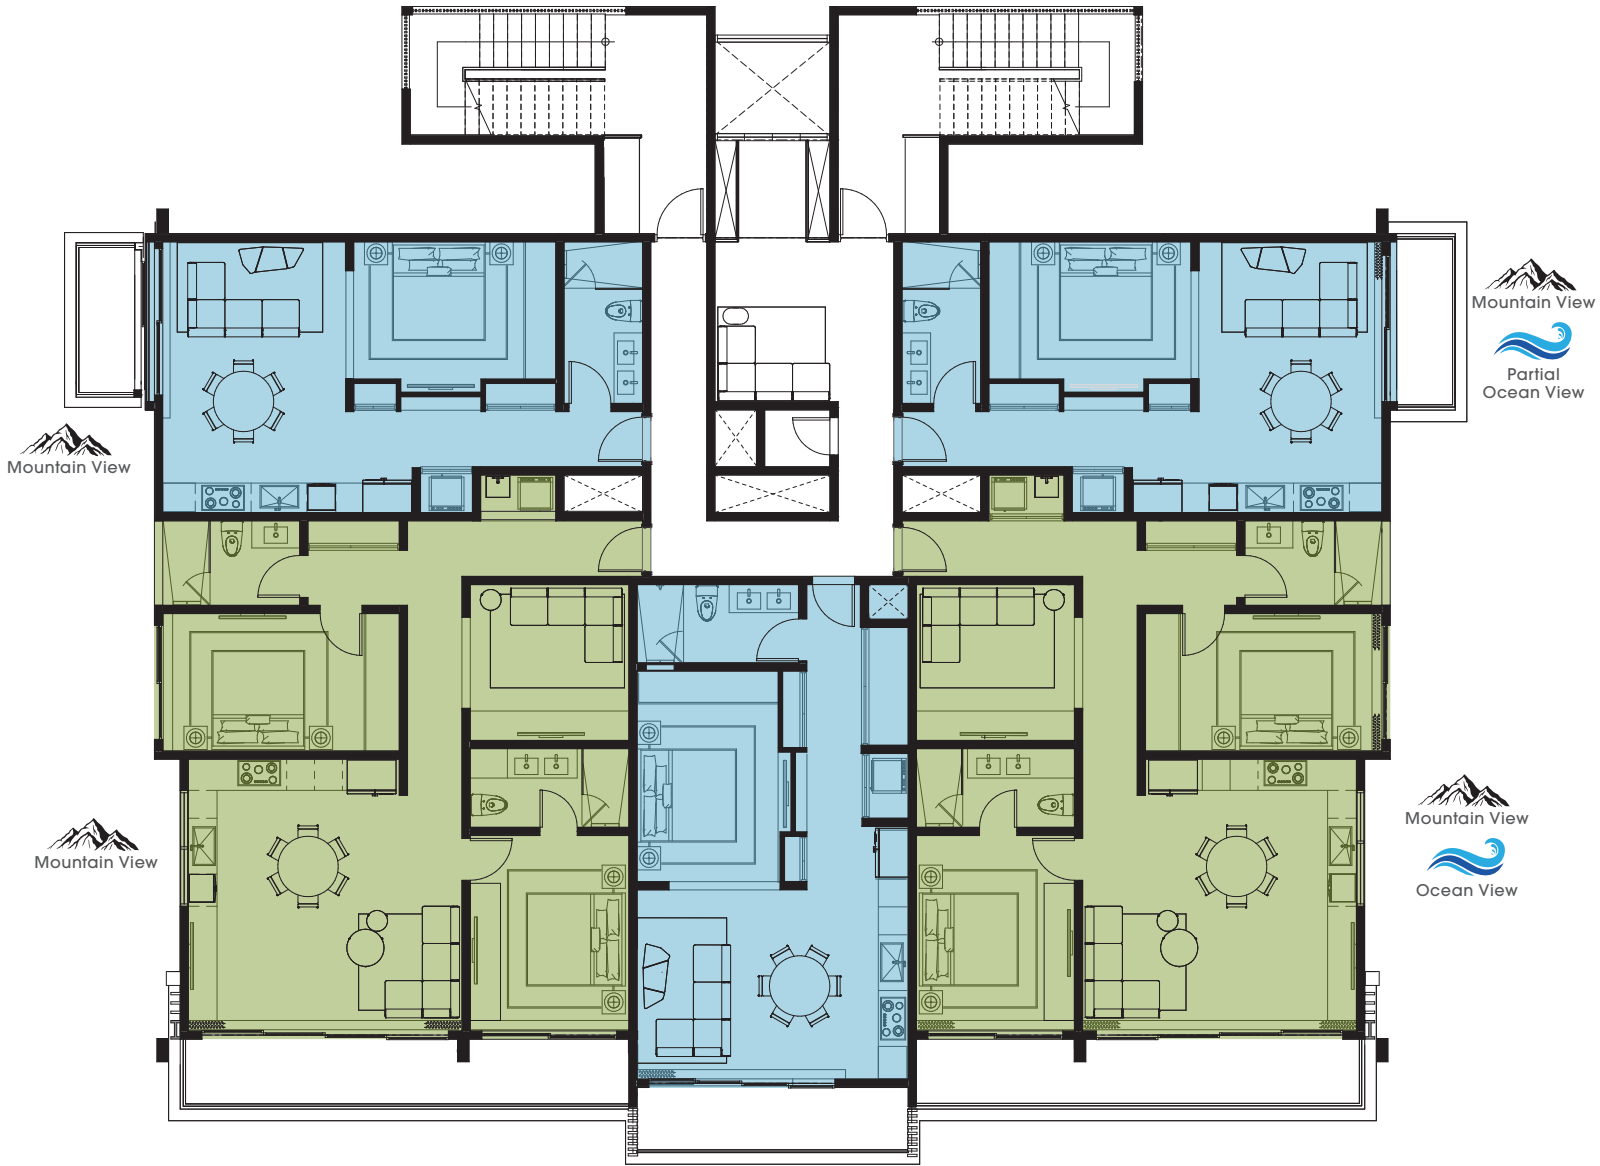

NA·UMI

SEASIDE CONDOMINIUMS

KEY PLATE FLOORS 1 & 2

- 1 Bedroom
- 2 Bedroom + Flex

PACIFICO

FLOOR PLANS ARE INTENDED TO GIVE A GENERAL INDICATION OF THE PROPOSED LAYOUT ONLY. ALL IMAGES ARE NOT INTENDED TO FORM PART OF ANY AGREEMENT. LAYOUTS ARE NOT EXACT. FURNITURE AND FIXTURE REPRESENTATIONS ARE FOR ILLUSTRATION PURPOSES ONLY. BALCONY AND TERRACE CONFIGURATIONS ARE SUBJECT TO CHANGE. E. & O. E.

NA-UMI

SEASIDE CONDOMINIUMS

KEY PLATE FLOORS 3 TO 6

 1 Bedroom

 2 Bedroom + Flex

PACIFICO

FLOOR PLANS ARE INTENDED TO GIVE A GENERAL INDICATION OF THE PROPOSED LAYOUT ONLY. ALL IMAGES ARE NOT INTENDED TO FORM PART OF ANY AGREEMENT. LAYOUTS ARE NOT EXACT. FURNITURE AND FIXTURE REPRESENTATIONS ARE FOR ILLUSTRATION PURPOSES ONLY. BALCONY AND TERRACE CONFIGURATIONS ARE SUBJECT TO CHANGE. E. & O. E.