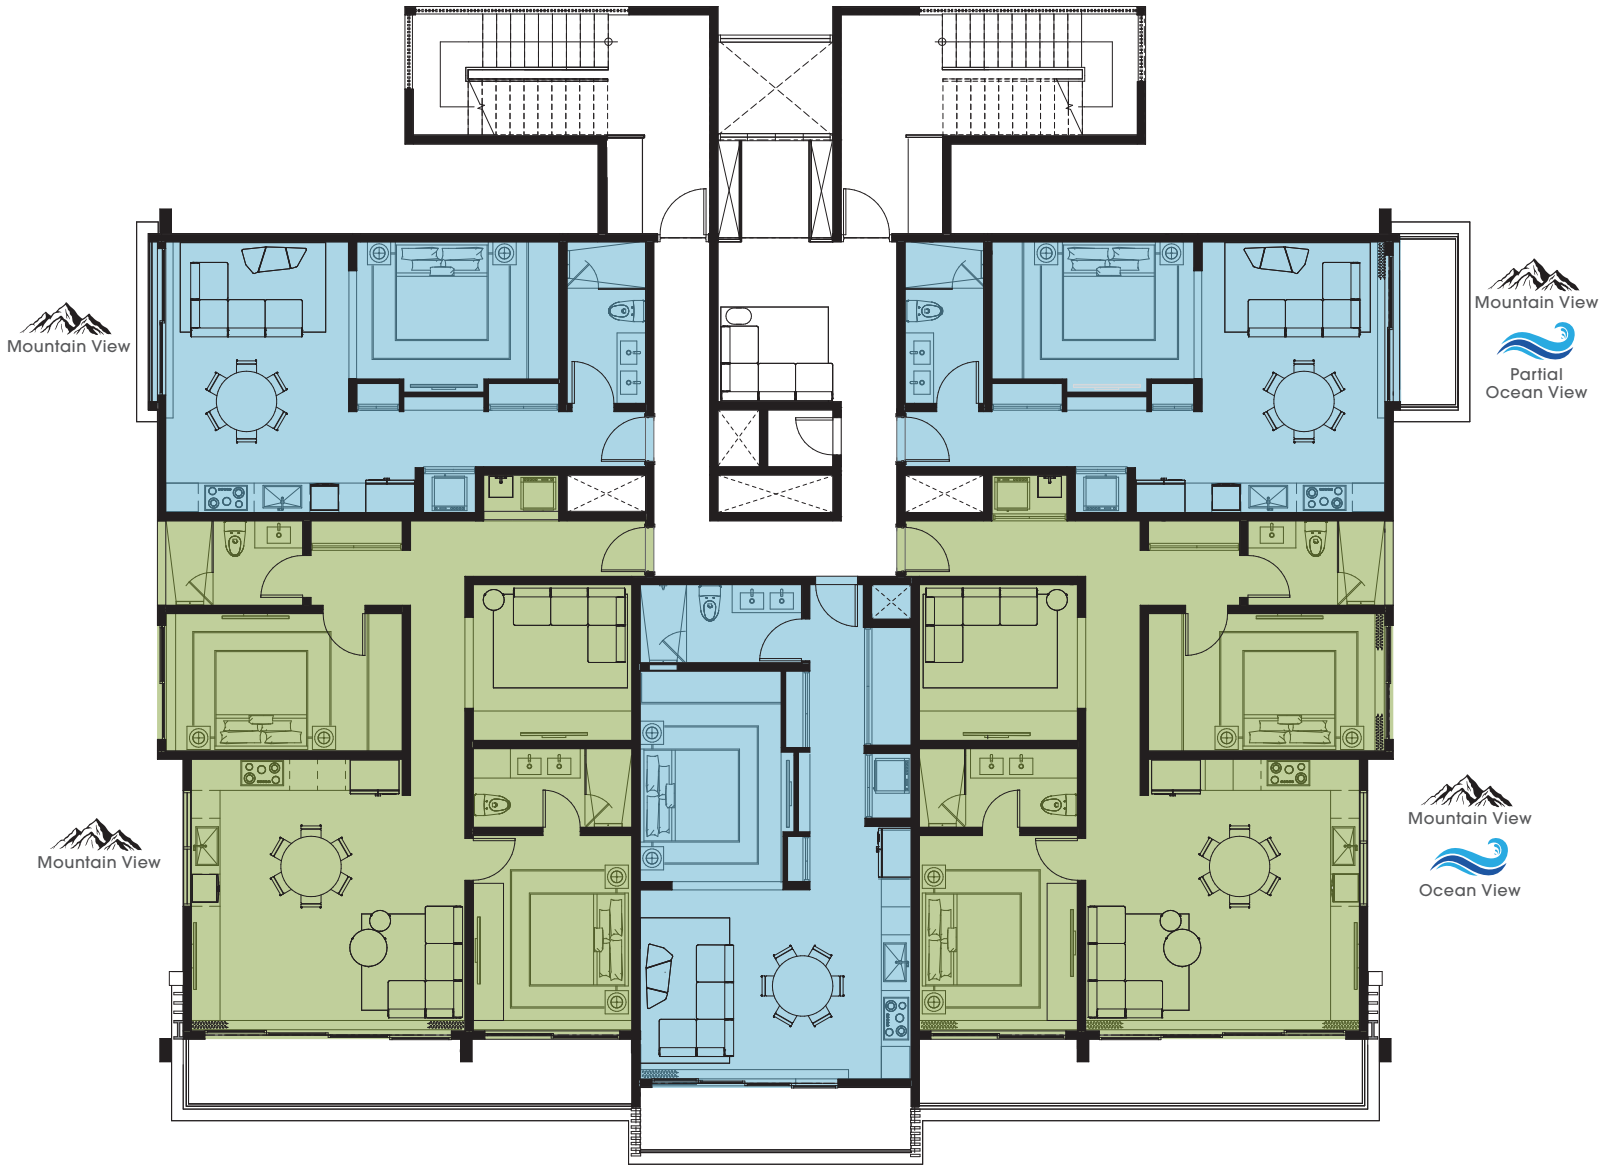

NA·UMI

SEASIDE CONDOMINIUMS

KEY PLATE FLOORS 1 & 2

- 1 Bedroom
- 2 Bedroom + Flex

PACIFICO

FLOOR PLANS ARE INTENDED TO GIVE A GENERAL INDICATION OF THE PROPOSED LAYOUT ONLY. ALL IMAGES ARE NOT INTENDED TO FORM PART OF ANY AGREEMENT. LAYOUTS ARE NOT EXACT. FURNITURE AND FIXTURE REPRESENTATIONS ARE FOR ILLUSTRATION PURPOSES ONLY. BALCONY AND TERRACE CONFIGURATIONS ARE SUBJECT TO CHANGE. E. & O. E.

NA-UMI

SEASIDE CONDOMINIUMS

KEY PLATE FLOORS 3 TO 6

 1 Bedroom

 2 Bedroom + Flex

PACIFICO

FLOOR PLANS ARE INTENDED TO GIVE A GENERAL INDICATION OF THE PROPOSED LAYOUT ONLY. ALL IMAGES ARE NOT INTENDED TO FORM PART OF ANY AGREEMENT. LAYOUTS ARE NOT EXACT. FURNITURE AND FIXTURE REPRESENTATIONS ARE FOR ILLUSTRATION PURPOSES ONLY. BALCONY AND TERRACE CONFIGURATIONS ARE SUBJECT TO CHANGE. E. & O. E.