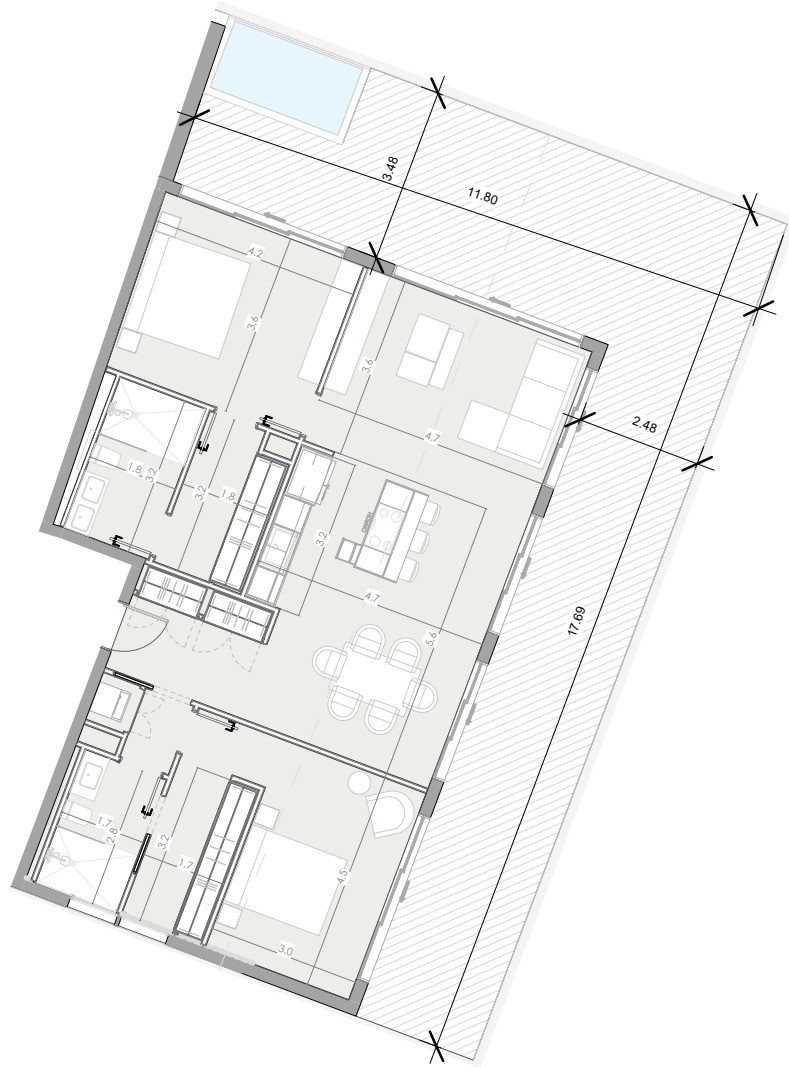

Silver Beach

BY NOVAL PROPERTIES