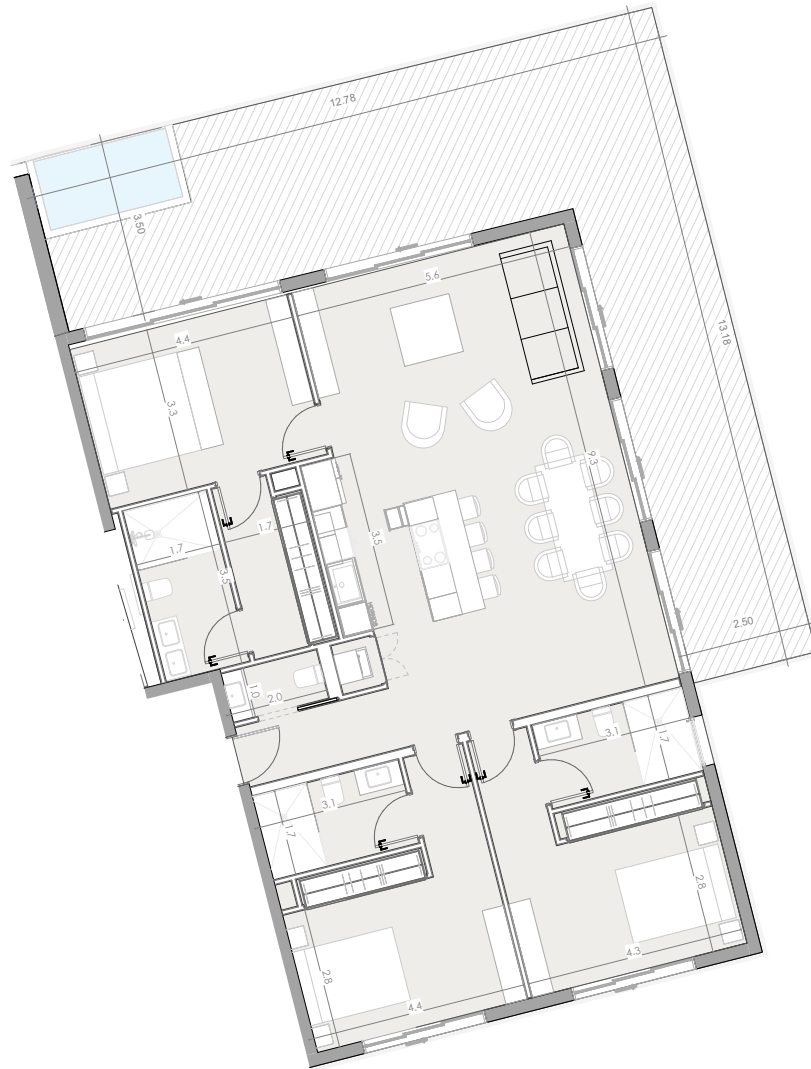

Silver Beach

BY NOVAL PROPERTIES