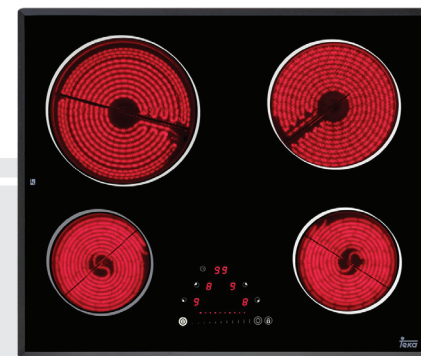

OCEANBAY

LUXURY BEACH RESIDENCES

FINISHES

OCEANBAY
LUXURY BEACH RESIDENCES

ITALIAN MODULAR
KITCHEN

HANSGRÖHE
MONOCOMAND
LAVABO

ELECTRIC OVEN

ELECTRIC
VITROCERAMIC
GRILL TT

SINK

OVEN HOOD

FLOOR COVERING

hansgrohe

IMPRONTA CERAMICHE
ITALGRANITI

REFERENCE IMAGES. SOME CHANGES MAY OCCUR

MAIN
BATHROOM

SECONDARY
BATHROOM