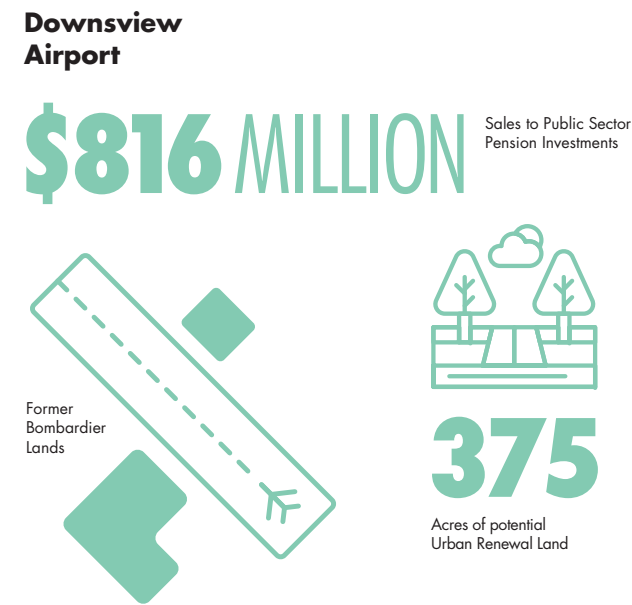

Industrial Members