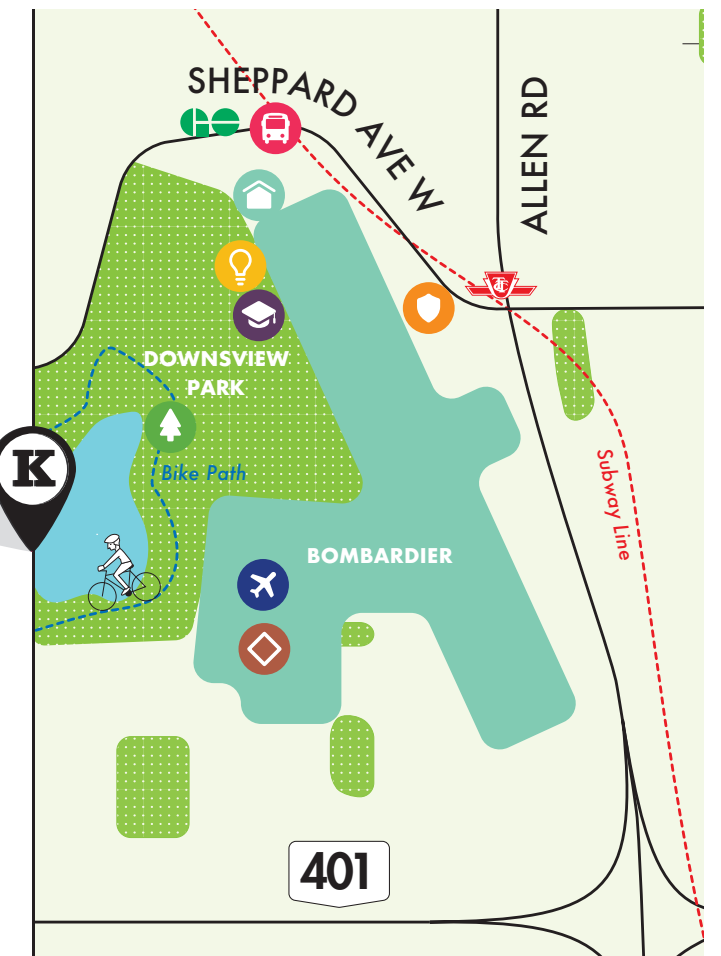

Just a Hop, Skip and a Jump Away

QUICK FACTS

TTC At Door

Downsview Park TTC & GO
Bike: 8 mins | Walk: 15 mins | Drive: 9 mins

Finch West TTC
Bike: 12 mins | TTC Bus: 12 mins | Drive: 7 mins

Downtown Toronto
GO: 20 mins | TTC: 45 mins | Drive: 25 mins

**Centennial College
Downsview Park
Aerospace Campus**
Bike: 8 mins | Drive: 6 mins | Walk: 20 mins

Humber River Hospital
Drive: 5 mins | TTC: 14 mins | Bike: 8 mins

Yorkdale Shopping Centre
TTC: 10 mins | Drive: 10 mins

The Future of Aerospace is Launching

Downsview Park Aerospace Hub

Academia Members

QUICK FACTS

Canada's Most Advanced Aerospace Hub Is Taking Off At Downsview Park

The Downsview Aerospace Innovation and Research (DAIR) Consortium, an association of all the large aerospace companies and leading universities from the GTA, have come together with the joint mandate of developing an Aerospace Hub at Downsview Park. At its heart, an Aerospace Research and Innovation Centre will bring together research and development initiatives from industry, academia and government.

Industrial Members

Downsview Aerospace Hub Map

- DOWNSVIEW PARK
- BOMBARDIER
- UNIVERSITY OF TORONTO INSTITUTE FOR AEROSPACE STUDIES (UTIAS)
- TTC STATION
- INNOVATION CENTRE
- DEFENCE RESEARCH AND DEVELOPMENT CANADA (DRDC)
- CENTENNIAL COLLEGE
- FLIGHTSAFETY INTERNATIONAL