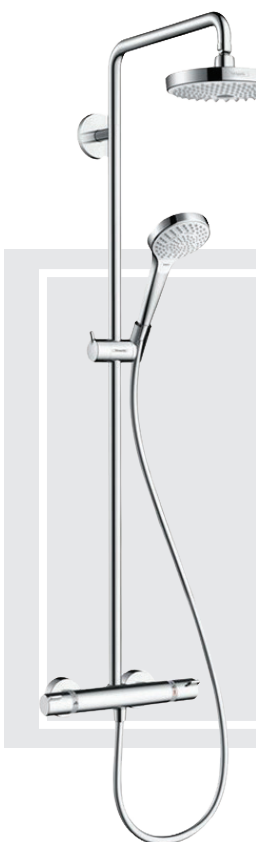

# HARBOR BAY

BY NOVAL PROPERTIES

**FINISHES**

ITALIAN MODULAR  
KITCHEN

GRANITE  
COUNTERTOP

ELECTRIC OVEN

ELECTRIC  
VITROCERAMIC

OVEN HOOD DBB

SINK

FLOOR COVERING

HG MONOCOMAND

MAIN  
BATHROOM

SECONDARY  
BATHROOM

HANSGROHE  
MONOCOMAND  
LAVABO

HANSGROHE  
MONOCOMAND  
LAVABO

DURAVIT DURASTYLE  
BIDE

DURAVIT DURASTYLE  
TOILET

HANSGROHE  
SHOWERPIPE

HG  
SHOWERPIPE