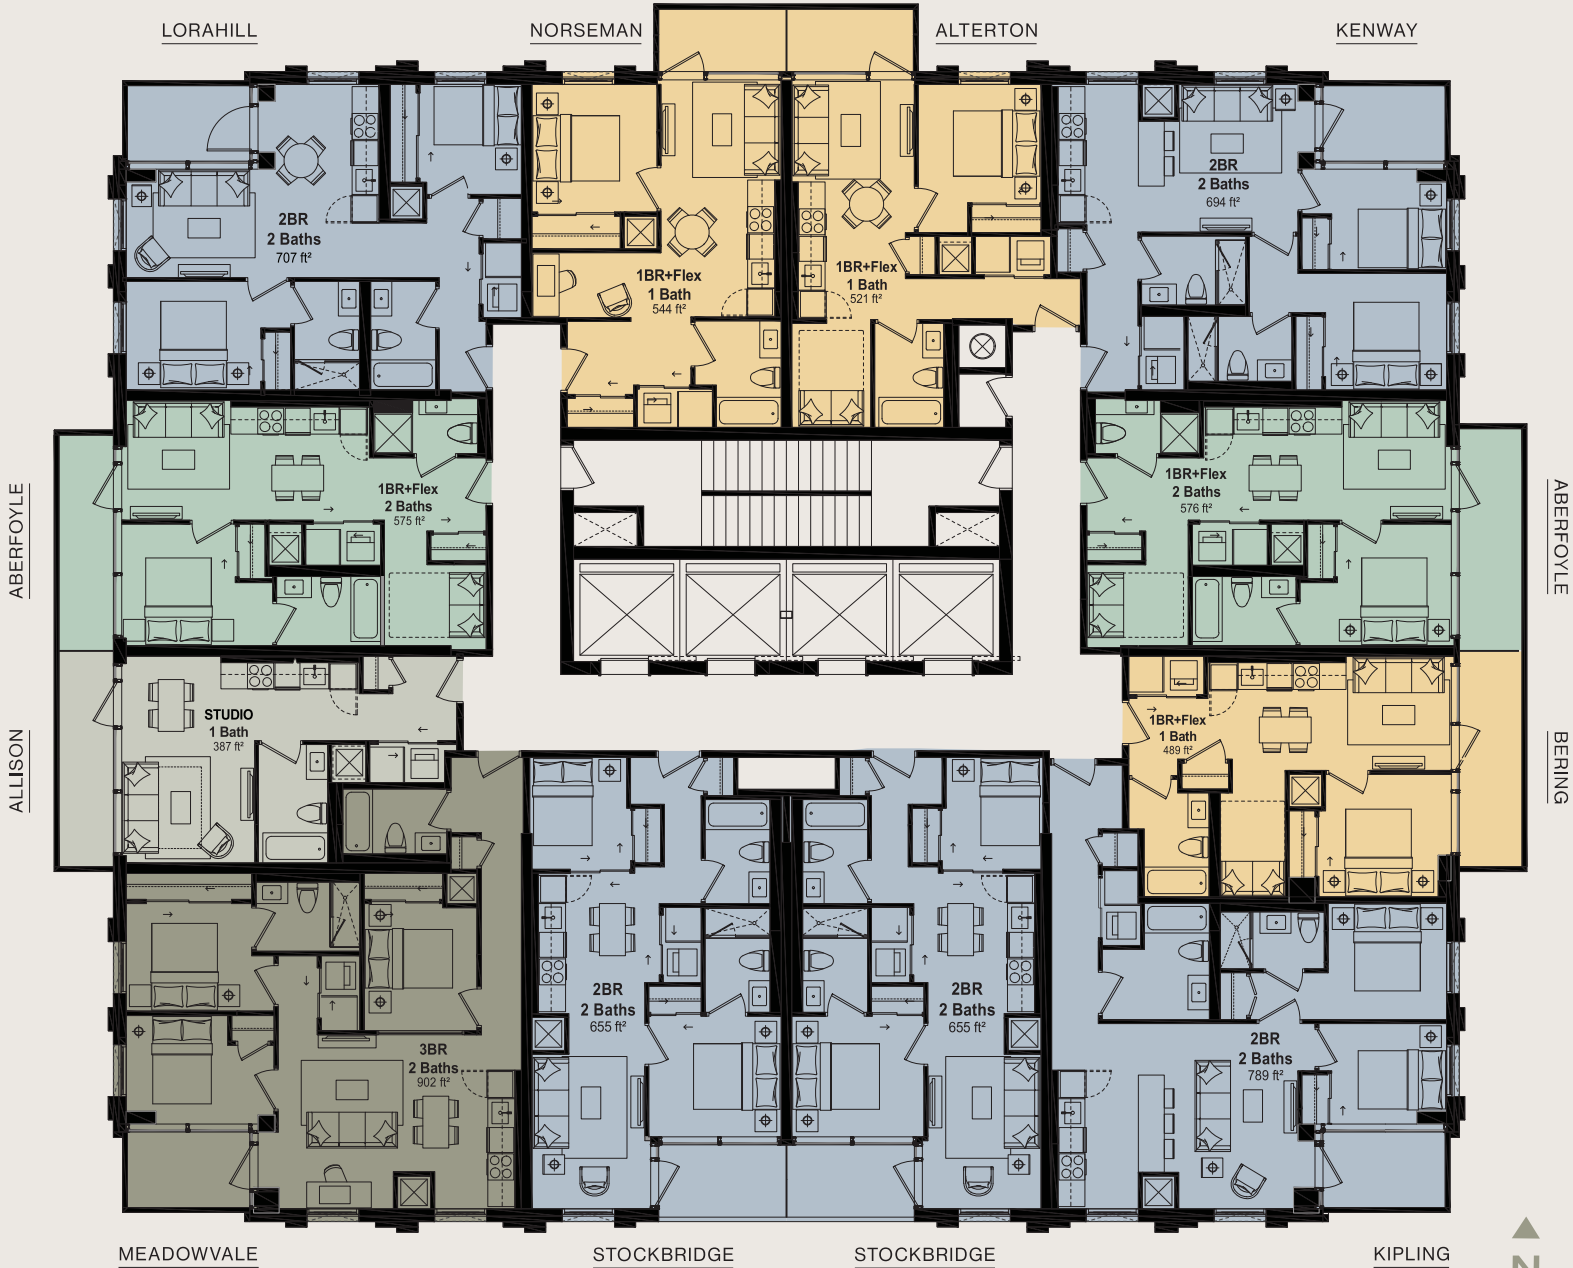

ARCADIA DISTRICT

Residences at BLOOR & KIPLING

TOWER UNITS KEYPLATE

STUDIO |
 1B |
 1B+D |
 1B+D (2 BATH) |
 2B |
 3B

Materials, specifications & floor plans are subject to changes, alterations or modifications without notice. All floor plans have approximate dimensions only. Actual usable floor space may vary from the stated floor area. All renderings and plans are artist's conceptions only. Window sizes and type may vary. Landscaping, patio, terrace and balcony area subject to change. Depictions of materials, finishing's, common areas and nearby lands may vary and nearby lands may be redeveloped. All depictions and renderings are inserted solely for artistic and conceptual purposes only and are not intended to be relied upon for entering into any agreement of purchase and sale or deemed to be a representation or warranty of the vendor of any kind. These marketing materials do not form part of the agreement of purchase and sale. E. & O. E.