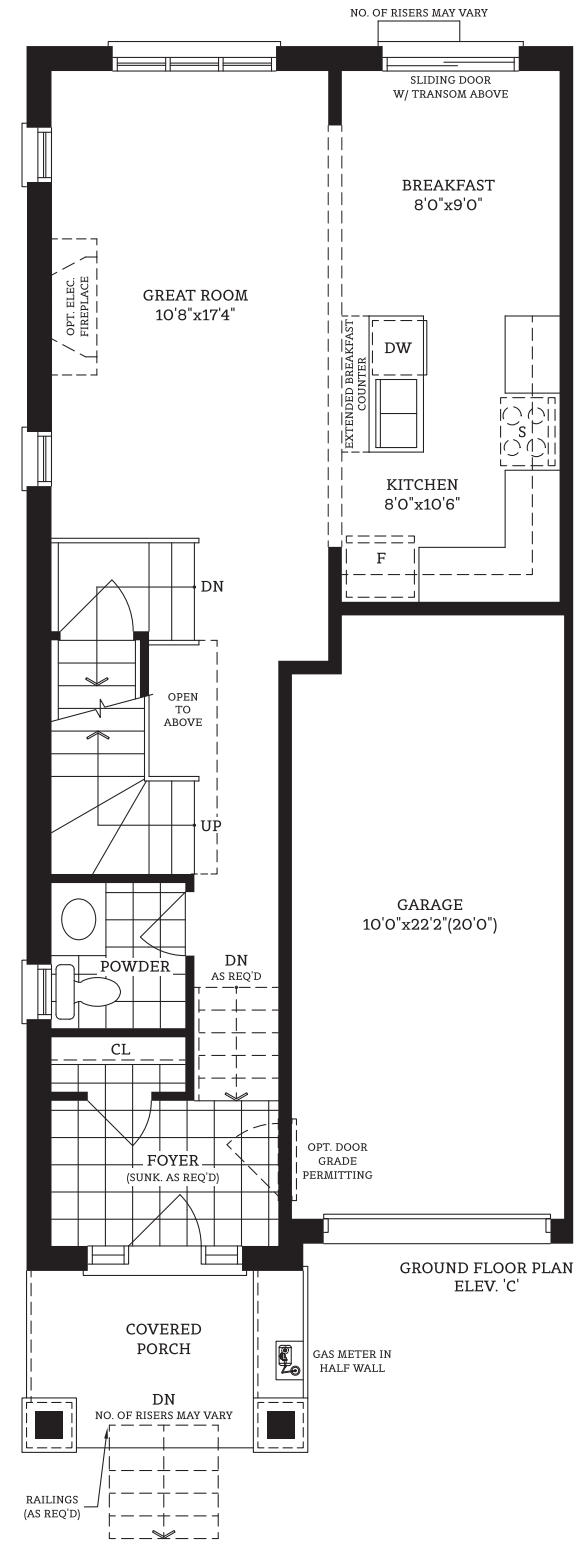

The Colborne END

1469 SQUARE FEET

Fernbrook
HOMES