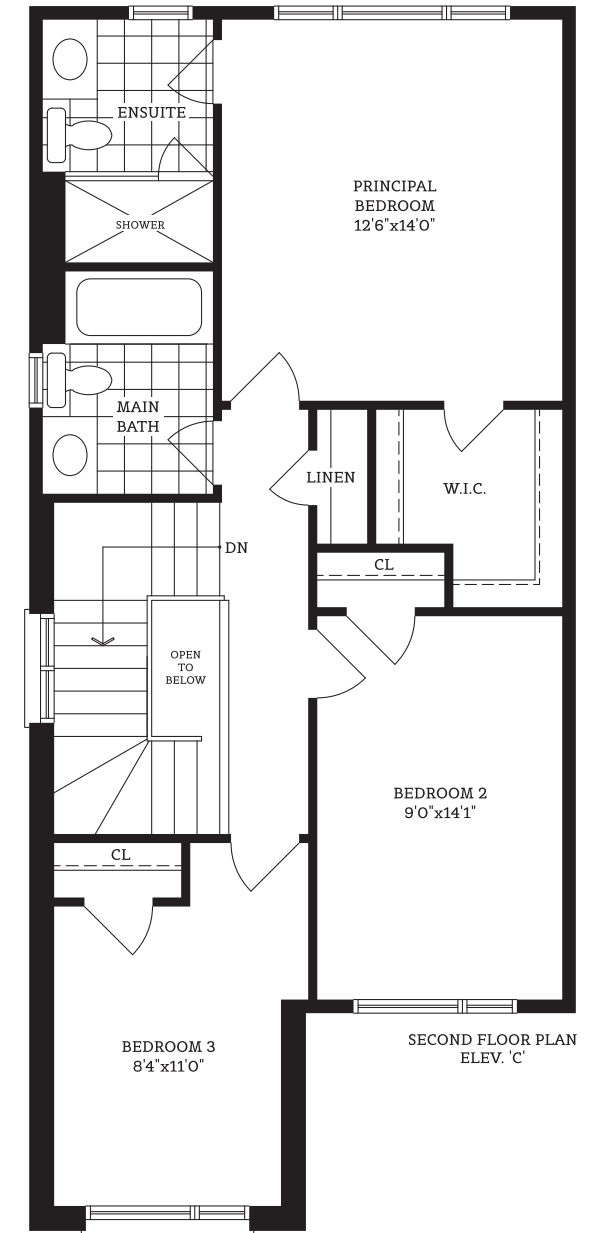

The Colborne END

1469 SQUARE FEET

Fernbrook
HOMES