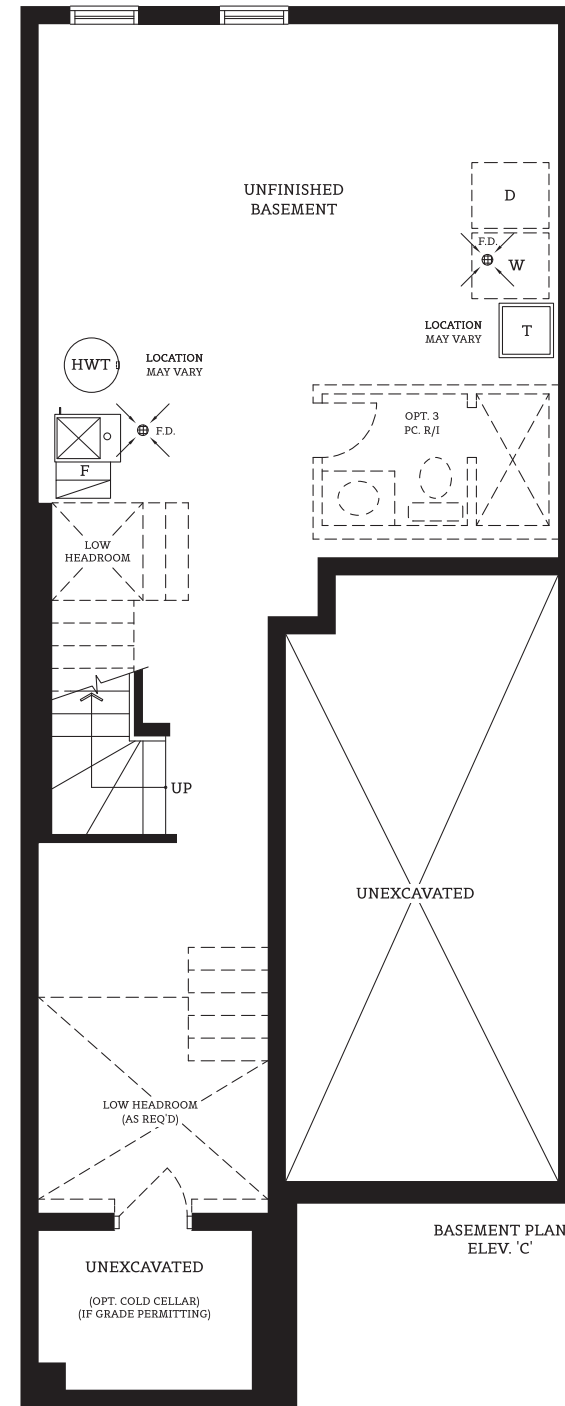

The Colborne END

1469 SQUARE FEET

Fernbrook
HOMES