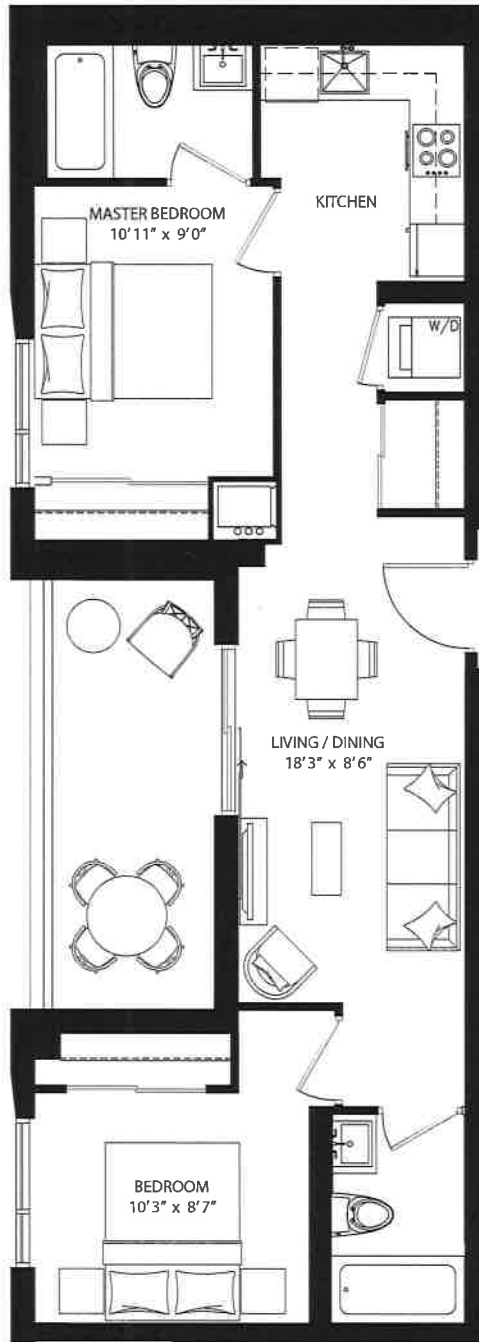

Quest.

FLOORPLANS

Quest.

The Beach - 1884 Queen St. E.

Quest.
 The Beach - 1884 Queen St. E.

UNIT #204
 630 SF + 131 SF TERRACE

All sizes and specifications are subject to change without notice. E.&O.E.

Quest.
The Beach - 1884 Queen St. E.

Quest.
The Beach - 1884 Queen St. E.

UNIT #210
1230 SF + 112 SF OUTDOOR

All sizes and specifications are subject to change without notice. E.&D.E.

Quest.
The Beach - 1884 Queen St. E.

UNIT #211
1000 SF + 214 SF TERRACE

All sizes and specifications are subject to change without notice. E.&O.E.

Quest.
The Beach - 1884 Queen St. E.

UNIT #304
 840 SF + 84 SF OUTDOOR

FLOOR 3

All sizes and specifications are subject to change without notice. E.&O.E.

Quest.
The Beach - 1884 Queen St. E.

UNIT #305
 735 SF + 111 SF OUTDOOR

FLOOR 3

Queen Street East

All sizes and specifications are subject to change without notice. E.&O.E.

Quest.
The Beach - 1884 Queen St. E.