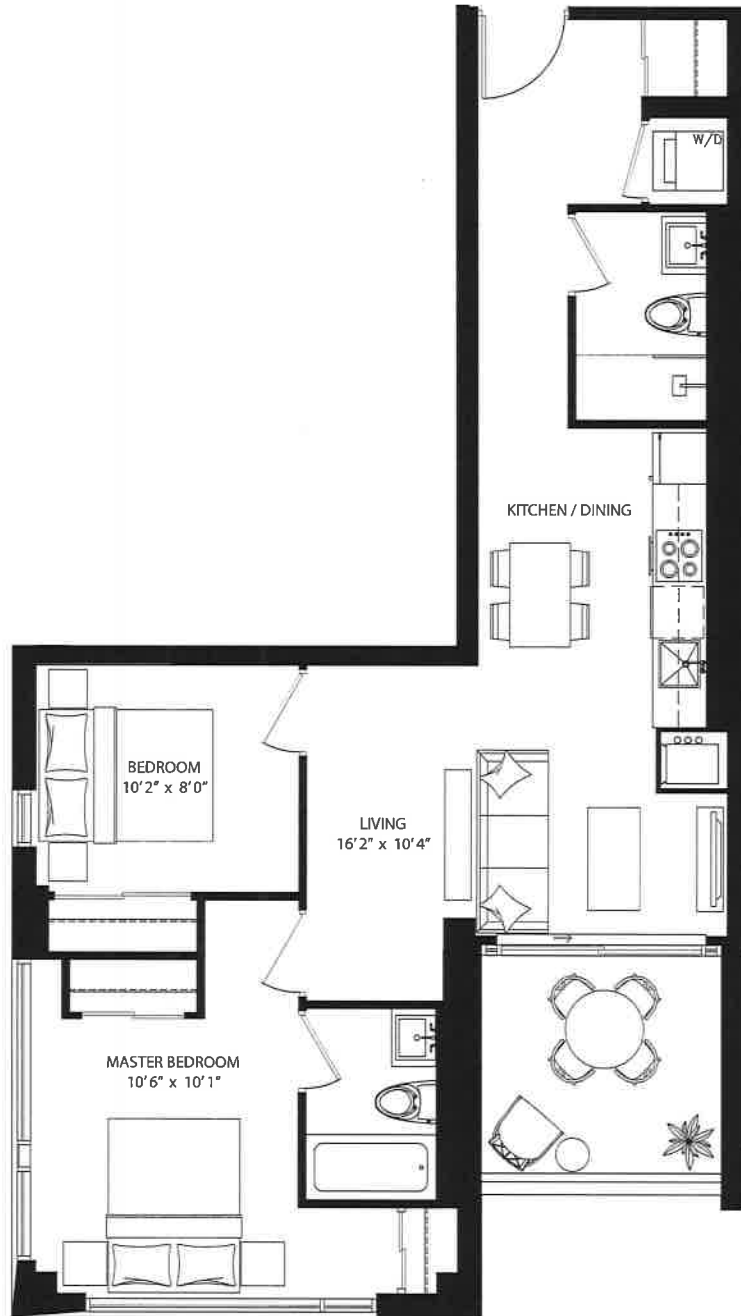

Quest.

FLOORPLANS

Quest.

The Beach - 1884 Queen St. E.

Quest.
 The Beach - 1884 Queen St. E.

UNIT #204
 630 SF + 131 SF TERRACE

All sizes and specifications are subject to change without notice. E.&O.E.

Quest.
The Beach - 1884 Queen St. E.

UNIT #205
545 SF + 123 SF TERRACE

FLOOR 2

Queen Street East

All sizes and specifications are subject to change without notice. E.&O.E.

Quest.
The Beach - 1884 Queen St. E.

UNIT #208
770 SF + 40 SF OUTDOOR

All sizes and specifications are subject to change without notice. E. & O. E.

Quest.
The Beach - 1884 Queen St. E.

UNIT #210
1230 SF + 112 SF OUTDOOR

All sizes and specifications are subject to change without notice. E.&D.E.

Quest.
The Beach - 1884 Queen St. E.

UNIT #211
1000 SF + 214 SF TERRACE

All sizes and specifications are subject to change without notice. E.&O.E.

Quest.
The Beach - 1884 Queen St. E.

UNIT #304
 840 SF + 84 SF OUTDOOR

FLOOR 3

All sizes and specifications are subject to change without notice. E.&O.E.