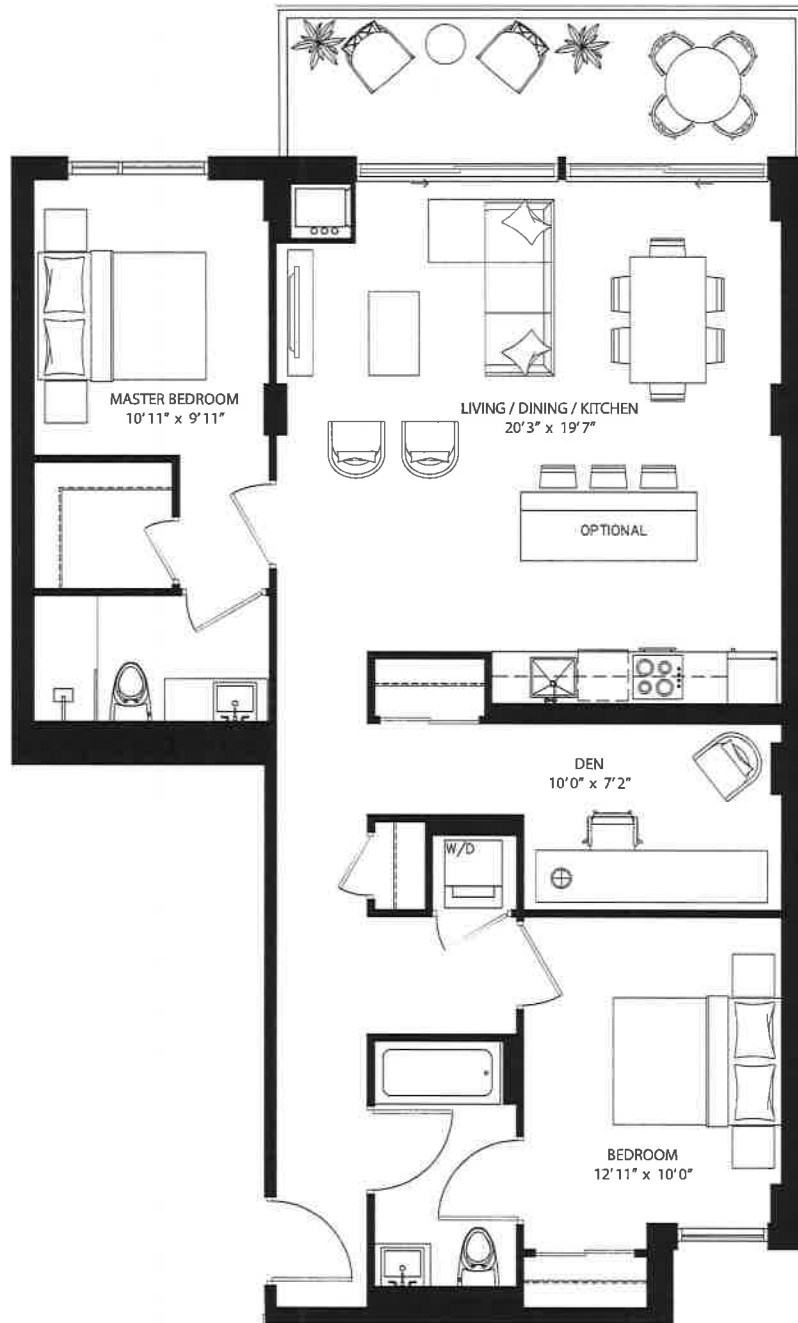

Quest.
The Beach - 1884 Queen St. E.

UNIT #210
1230 SF + 112 SF OUTDOOR

All sizes and specifications are subject to change without notice. E.&D.E.

Quest.
The Beach - 1884 Queen St. E.

UNIT #211
1000 SF + 214 SF TERRACE

Quest.
The Beach - 1884 Queen St. E.

UNIT #305
 735 SF + 111 SF OUTDOOR

FLOOR 3

Queen Street East

All sizes and specifications are subject to change without notice. E.&O.E.

Quest.
The Beach - 1884 Queen St. E.

UNIT #306
 835 SF + 105 SF OUTDOOR

FLOOR 3

Queen Street East

All sizes and specifications are subject to change without notice. E.&O.E.

Quest.
The Beach - 1884 Queen St. E.

UNIT #308
 815 SF + 59 SF OUTDOOR

FLOOR 3

Queen Street East

All sizes and specifications are subject to change without notice. E.&O.E.

Quest.
 The Beach - 1884 Queen St. E.

UNIT #310
 1220 SF + 127 SF OUTDOOR

FLOOR 3

Queen Street East

All sizes and specifications are subject to change without notice. E.&O.E.