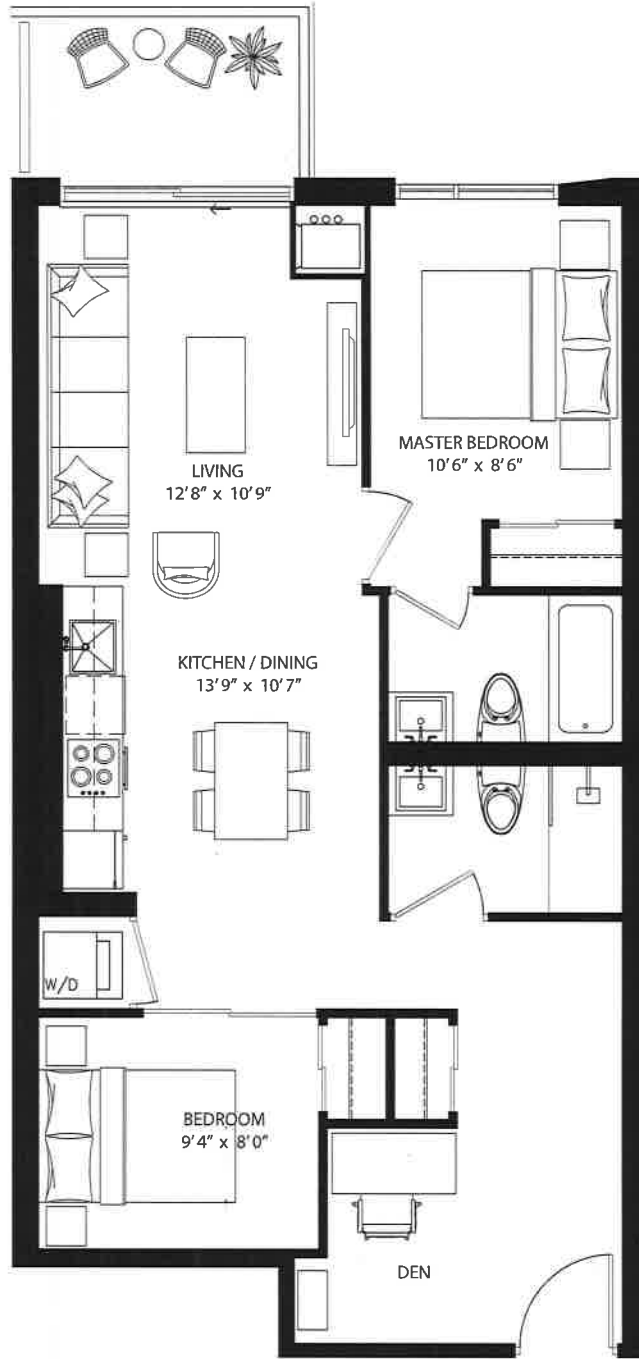

Quest.

FLOORPLANS

Quest.

The Beach - 1884 Queen St. E.

Quest.
 The Beach - 1884 Queen St. E.

UNIT #204
 630 SF + 131 SF TERRACE

All sizes and specifications are subject to change without notice. E.&O.E.

Quest.
The Beach - 1884 Queen St. E.

Quest.
The Beach - 1884 Queen St. E.

UNIT #210
1230 SF + 112 SF OUTDOOR

All sizes and specifications are subject to change without notice. E.&D.E.

Quest.
The Beach - 1884 Queen St. E.

UNIT #211
1000 SF + 214 SF TERRACE

Quest.
The Beach - 1884 Queen St. E.

UNIT #305
 735 SF + 111 SF OUTDOOR

FLOOR 3

Queen Street East

All sizes and specifications are subject to change without notice. E.&O.E.

Quest.
The Beach - 1884 Queen St. E.

UNIT #306
 835 SF + 105 SF OUTDOOR

FLOOR 3

Queen Street East

All sizes and specifications are subject to change without notice. E.&O.E.

Quest.
The Beach - 1884 Queen St. E.

UNIT #308
 815 SF + 59 SF OUTDOOR