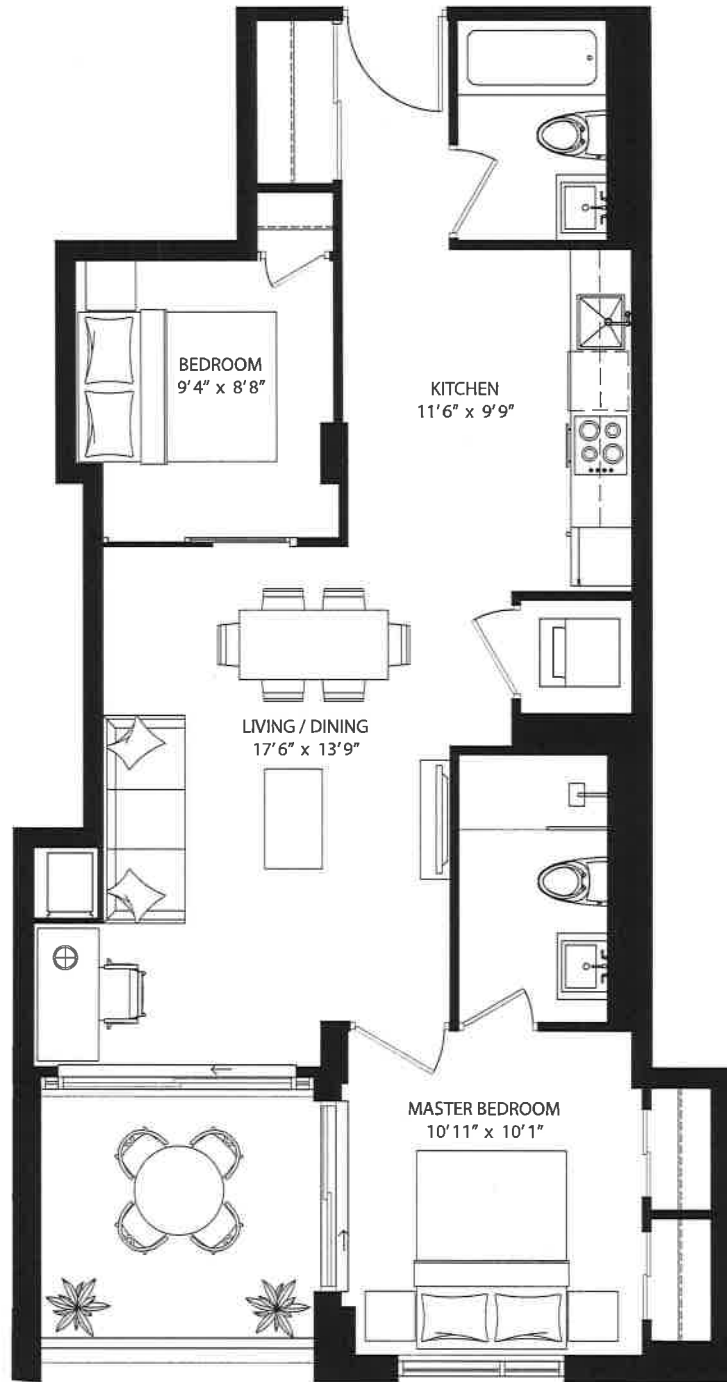

Quest.

FLOORPLANS

Quest.

The Beach - 1884 Queen St. E.

Quest.
 The Beach - 1884 Queen St. E.

UNIT #204
 630 SF + 131 SF TERRACE

All sizes and specifications are subject to change without notice. E.&O.E.

Quest.
The Beach - 1884 Queen St. E.

FLOOR 3

Queen Street East

All sizes and specifications are subject to change without notice. E.&O.E.

Quest.
 The Beach - 1884 Queen St. E.

UNIT #310
 1220 SF + 127 SF OUTDOOR

FLOOR 3

Queen Street East

All sizes and specifications are subject to change without notice. E.&O.E.

Quest.
 The Beach - 1884 Queen St. E.

UNIT #505

985 SF + 80 SF TERRACE

FLOOR 5

Queen Street East
 All sizes and specifications are subject to change without notice. E.&O.E.

THE PENTHOUSE COLLECTION

Quest.

The Beach - 1884 Queen St. E.

Quest.
The Beach - 1884 Queen St. E.

UNIT #602
 800 SF + 86 SF OUTDOOR

FLOOR 6

Queen Street East

All sizes and specifications are subject to change without notice. E.&O.E.

Quest.
The Beach - 1884 Queen St. E.