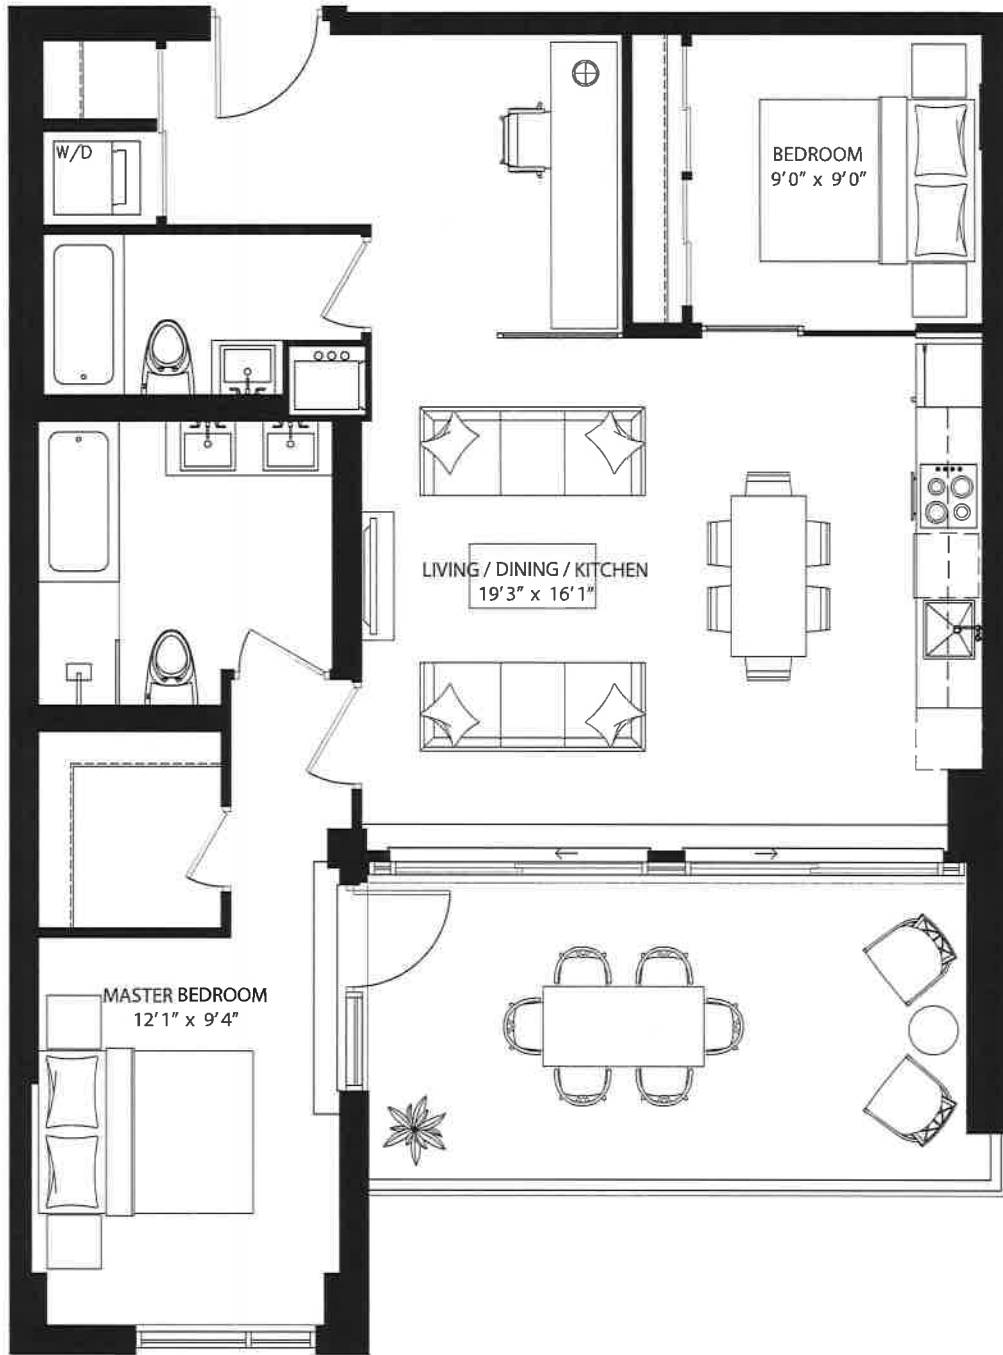

Quest.

FLOORPLANS

Quest.

The Beach - 1884 Queen St. E.

Quest.
 The Beach - 1884 Queen St. E.

UNIT #204
 630 SF + 131 SF TERRACE

All sizes and specifications are subject to change without notice. E.&O.E.

Quest.
The Beach - 1884 Queen St. E.

UNIT #205
545 SF + 123 SF TERRACE

FLOOR 2

Queen Street East

All sizes and specifications are subject to change without notice. E.&O.E.

Quest.
The Beach - 1884 Queen St. E.

UNIT #208
770 SF + 40 SF OUTDOOR

All sizes and specifications are subject to change without notice. E. & O. E.

Quest.
The Beach - 1884 Queen St. E.

UNIT #210
1230 SF + 112 SF OUTDOOR

All sizes and specifications are subject to change without notice. E.&D.E.

Quest.
The Beach - 1884 Queen St. E.

UNIT #211
1000 SF + 214 SF TERRACE

All sizes and specifications are subject to change without notice. E.&O.E.

Quest.
The Beach - 1884 Queen St. E.

UNIT #304
 840 SF + 84 SF OUTDOOR

FLOOR 3

All sizes and specifications are subject to change without notice. E.&O.E.