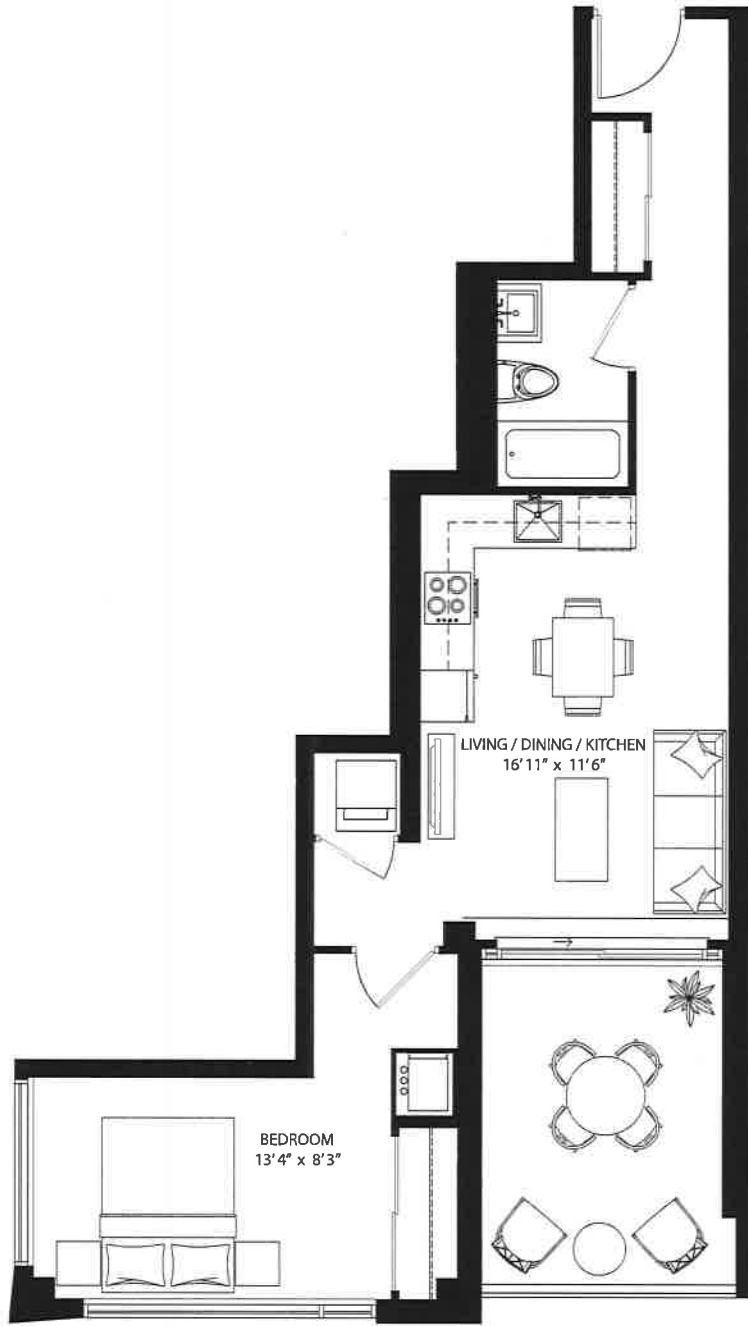

Quest.

FLOORPLANS

Quest.

The Beach - 1884 Queen St. E.

Quest.
 The Beach - 1884 Queen St. E.

UNIT #204
 630 SF + 131 SF TERRACE

All sizes and specifications are subject to change without notice. E.&O.E.

Quest.
The Beach - 1884 Queen St. E.

UNIT #205
545 SF + 123 SF TERRACE

FLOOR 2

Queen Street East

All sizes and specifications are subject to change without notice. E.&O.E.

Quest.
The Beach - 1884 Queen St. E.

UNIT #208
770 SF + 40 SF OUTDOOR

All sizes and specifications are subject to change without notice. E. & O. E.

Quest.
The Beach - 1884 Queen St. E.

UNIT #210
1230 SF + 112 SF OUTDOOR

All sizes and specifications are subject to change without notice. E.&D.E.

Quest.
The Beach - 1884 Queen St. E.

UNIT #211
1000 SF + 214 SF TERRACE

All sizes and specifications are subject to change without notice. E.&O.E.

Quest.
The Beach - 1884 Queen St. E.

UNIT #304
 840 SF + 84 SF OUTDOOR

FLOOR 3

All sizes and specifications are subject to change without notice. E.&O.E.