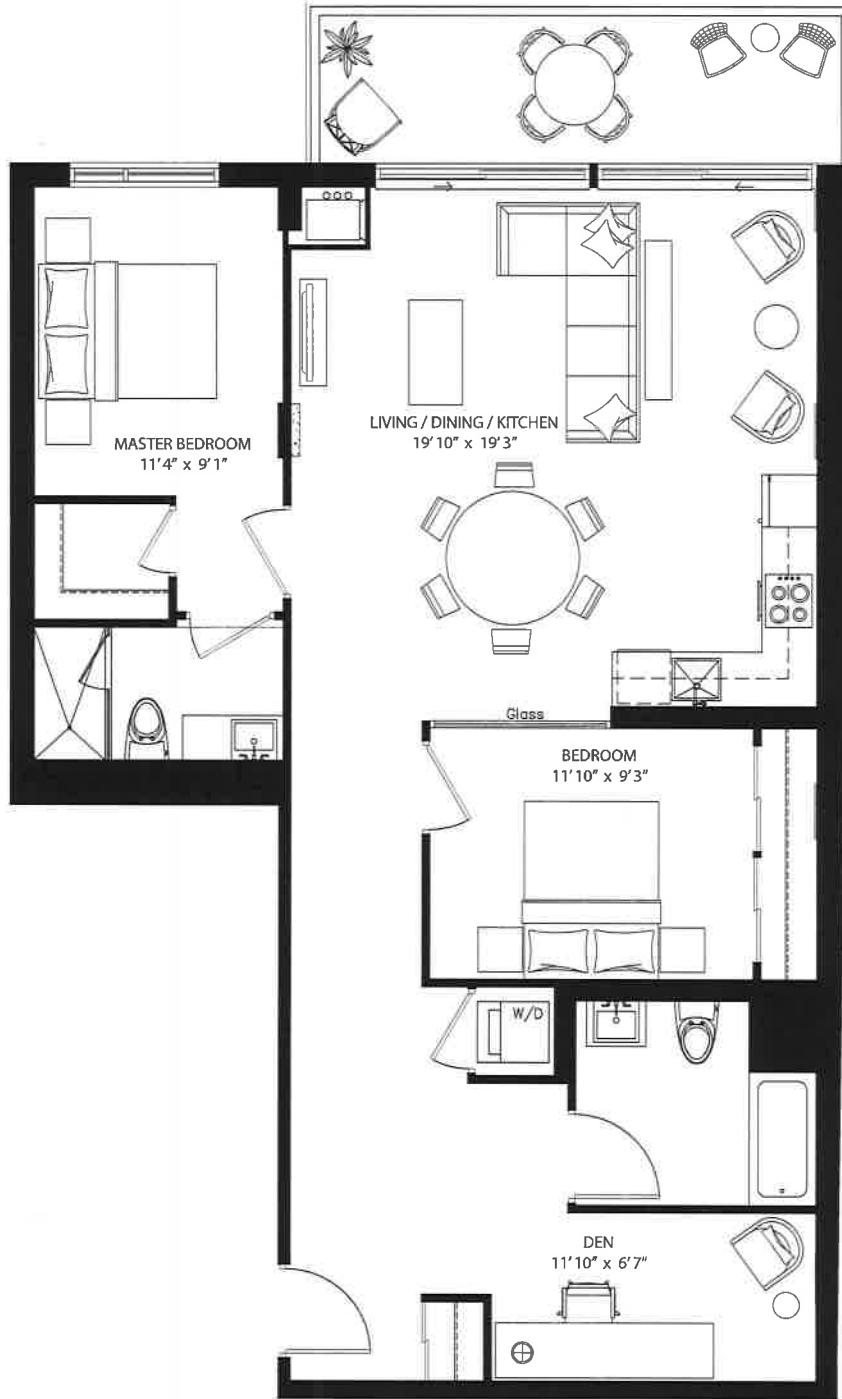

Quest.

FLOORPLANS

Quest.

The Beach - 1884 Queen St. E.

Quest.
 The Beach - 1884 Queen St. E.

UNIT #204
 630 SF + 131 SF TERRACE

All sizes and specifications are subject to change without notice. E.&O.E.

Quest.
The Beach - 1884 Queen St. E.

UNIT #205
545 SF + 123 SF TERRACE

FLOOR 2

Queen Street East

All sizes and specifications are subject to change without notice. E.&O.E.

Quest.
The Beach - 1884 Queen St. E.

UNIT #208
770 SF + 40 SF OUTDOOR

All sizes and specifications are subject to change without notice. E. & O. E.

Quest.
The Beach - 1884 Queen St. E.

UNIT #210
1230 SF + 112 SF OUTDOOR

All sizes and specifications are subject to change without notice. E.&D.E.

Quest.
The Beach - 1884 Queen St. E.

UNIT #211
1000 SF + 214 SF TERRACE

All sizes and specifications are subject to change without notice. E.&O.E.

Quest.
The Beach - 1884 Queen St. E.

UNIT #304
 840 SF + 84 SF OUTDOOR

FLOOR 3

All sizes and specifications are subject to change without notice. E.&O.E.