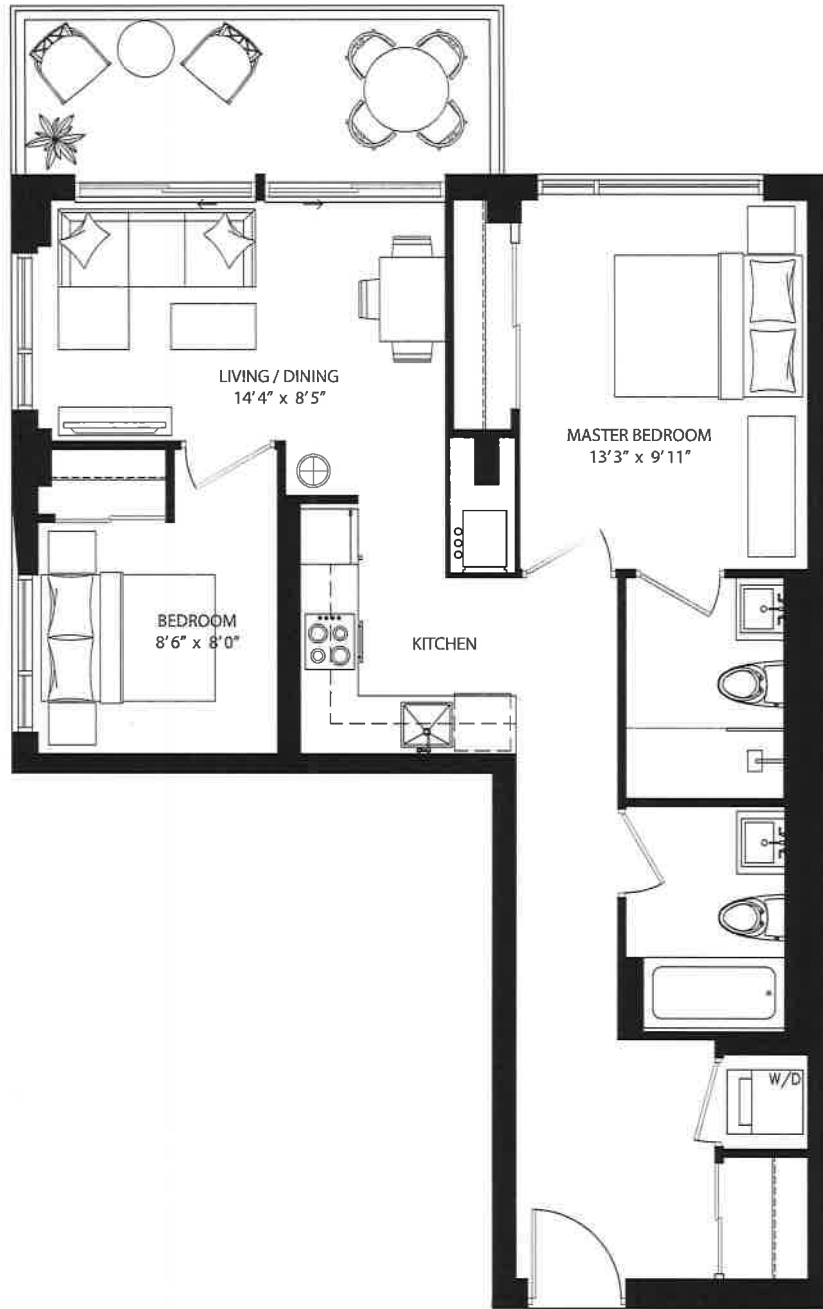

Quest.

FLOORPLANS

Quest.

The Beach - 1884 Queen St. E.

Quest.
 The Beach - 1884 Queen St. E.

UNIT #204
 630 SF + 131 SF TERRACE

All sizes and specifications are subject to change without notice. E.&O.E.

Quest.
The Beach - 1884 Queen St. E.

Quest.
The Beach - 1884 Queen St. E.

UNIT #210
1230 SF + 112 SF OUTDOOR

All sizes and specifications are subject to change without notice. E.&D.E.

Quest.
The Beach - 1884 Queen St. E.

UNIT #211
1000 SF + 214 SF TERRACE

Quest.
The Beach - 1884 Queen St. E.

UNIT #305
 735 SF + 111 SF OUTDOOR

FLOOR 3

Queen Street East

All sizes and specifications are subject to change without notice. E.&O.E.

Quest.
The Beach - 1884 Queen St. E.

UNIT #306
 835 SF + 105 SF OUTDOOR

FLOOR 3

Queen Street East

All sizes and specifications are subject to change without notice. E.&O.E.

Quest.
The Beach - 1884 Queen St. E.

UNIT #308
 815 SF + 59 SF OUTDOOR