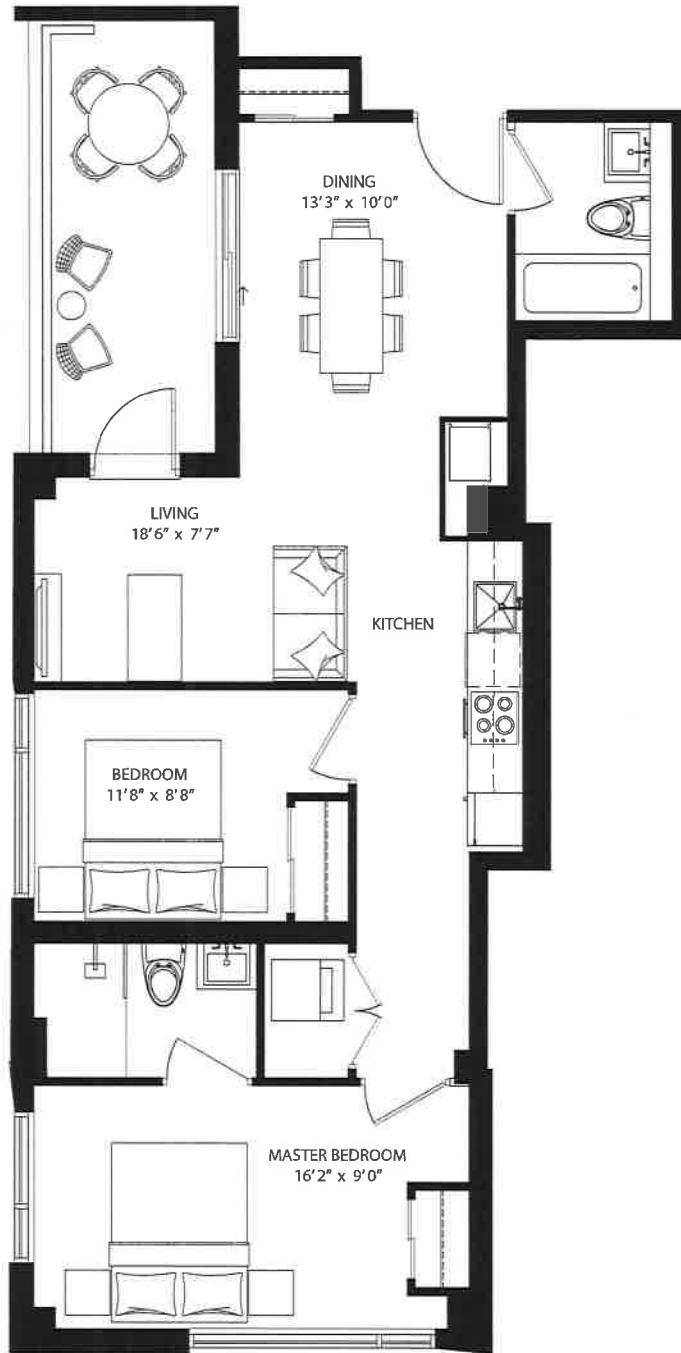

Quest.

FLOORPLANS

Quest.

The Beach - 1884 Queen St. E.

Quest.
 The Beach - 1884 Queen St. E.

UNIT #204
 630 SF + 131 SF TERRACE

All sizes and specifications are subject to change without notice. E.&O.E.

Quest.
The Beach - 1884 Queen St. E.

Quest.
 The Beach - 1884 Queen St. E.

UNIT #505

985 SF + 80 SF TERRACE

FLOOR 5

Queen Street East
 All sizes and specifications are subject to change without notice. E.&O.E.

THE PENTHOUSE COLLECTION

Quest.

The Beach - 1884 Queen St. E.

Quest.
The Beach - 1884 Queen St. E.

UNIT #602
 800 SF + 86 SF OUTDOOR

FLOOR 6

Queen Street East

All sizes and specifications are subject to change without notice. E.&O.E.

Quest.
The Beach - 1884 Queen St. E.

UNIT #603
820 SF + 111 SF OUTDOOR

FLOOR 6

All sizes and specifications are subject to change without notice. E.&O.E.

Quest.
The Beach - 1884 Queen St. E.

UNIT #605
 765 SF + 292 SF TERRACE

FLOOR 6

All sizes and specifications are subject to change without notice. E.&O.E.