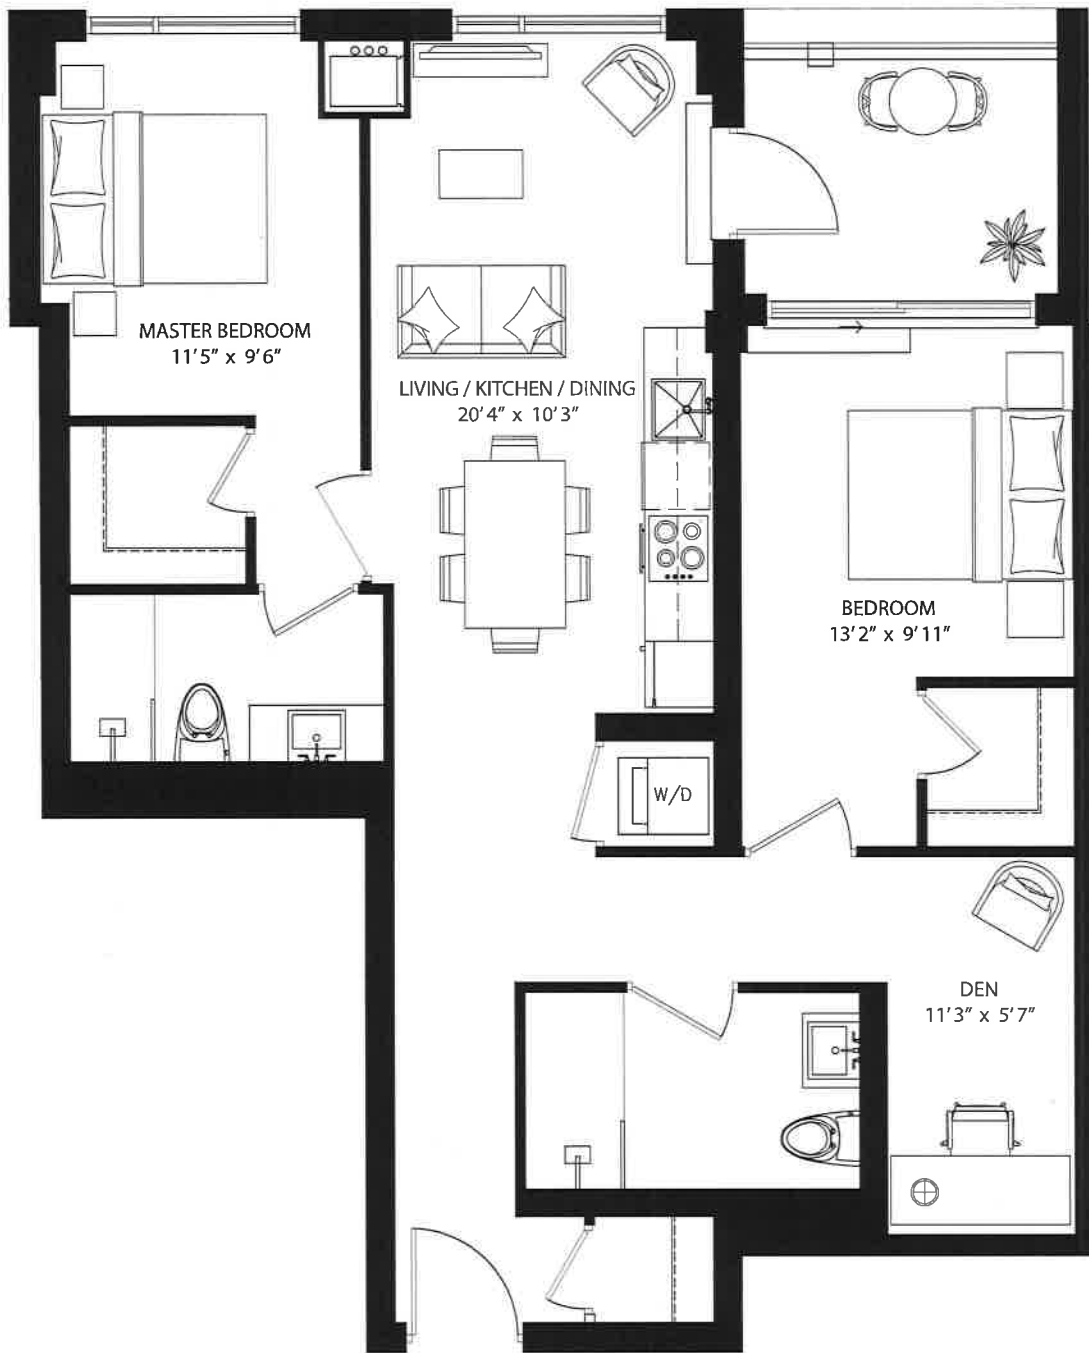

Quest.

FLOORPLANS

Quest.

The Beach - 1884 Queen St. E.

Quest.
 The Beach - 1884 Queen St. E.

UNIT #204
 630 SF + 131 SF TERRACE

All sizes and specifications are subject to change without notice. E.&O.E.

Quest.
The Beach - 1884 Queen St. E.

UNIT #306
 835 SF + 105 SF OUTDOOR

FLOOR 3

Queen Street East

All sizes and specifications are subject to change without notice. E.&O.E.

Quest.
The Beach - 1884 Queen St. E.

UNIT #308
 815 SF + 59 SF OUTDOOR

FLOOR 3

Queen Street East

All sizes and specifications are subject to change without notice. E.&O.E.

Quest.
 The Beach - 1884 Queen St. E.

UNIT #310
 1220 SF + 127 SF OUTDOOR

FLOOR 3

Queen Street East

All sizes and specifications are subject to change without notice. E.&O.E.

Quest.
 The Beach - 1884 Queen St. E.

UNIT #505

985 SF + 80 SF TERRACE

FLOOR 5

Queen Street East
 All sizes and specifications are subject to change without notice. E.&O.E.

THE PENTHOUSE COLLECTION

Quest.

The Beach - 1884 Queen St. E.