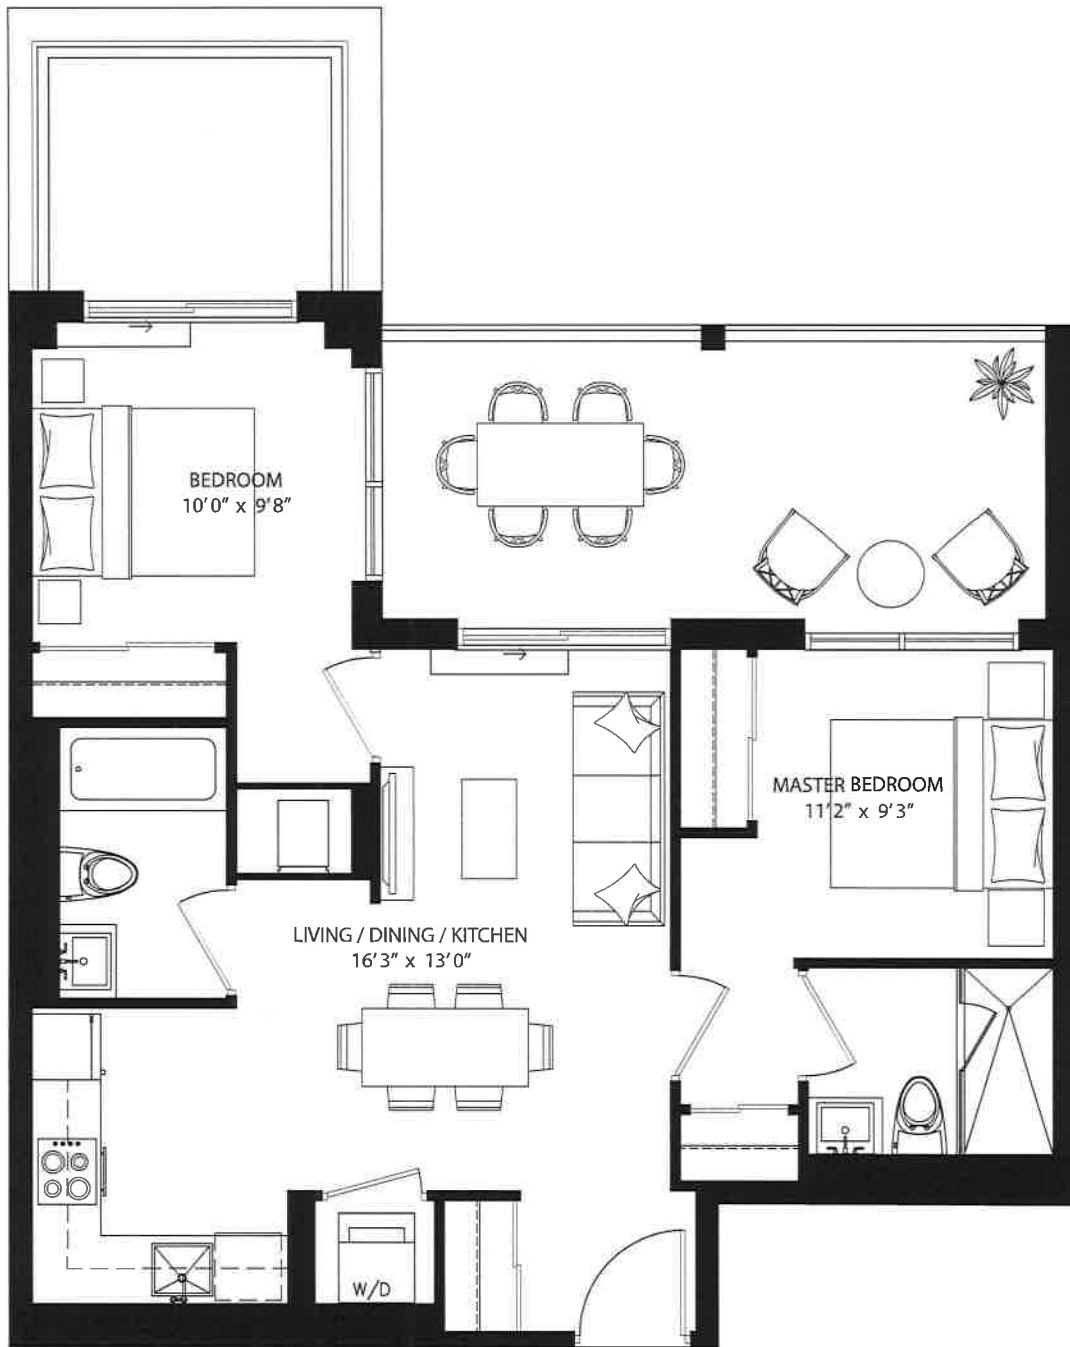

Quest.

FLOORPLANS

Quest.

The Beach - 1884 Queen St. E.

Quest.
 The Beach - 1884 Queen St. E.

UNIT #204
 630 SF + 131 SF TERRACE

All sizes and specifications are subject to change without notice. E.&O.E.

Quest.
The Beach - 1884 Queen St. E.

Quest.
The Beach - 1884 Queen St. E.

UNIT #210
1230 SF + 112 SF OUTDOOR

All sizes and specifications are subject to change without notice. E.&D.E.

Quest.
The Beach - 1884 Queen St. E.

UNIT #211
1000 SF + 214 SF TERRACE

Quest.
The Beach - 1884 Queen St. E.

UNIT #602
 800 SF + 86 SF OUTDOOR

FLOOR 6

Queen Street East

All sizes and specifications are subject to change without notice. E.&O.E.

Quest.
The Beach - 1884 Queen St. E.

UNIT #603
820 SF + 111 SF OUTDOOR

FLOOR 6

All sizes and specifications are subject to change without notice. E.&O.E.

Quest.
The Beach - 1884 Queen St. E.

UNIT #605
 765 SF + 292 SF TERRACE

FLOOR 6

All sizes and specifications are subject to change without notice. E.&O.E.