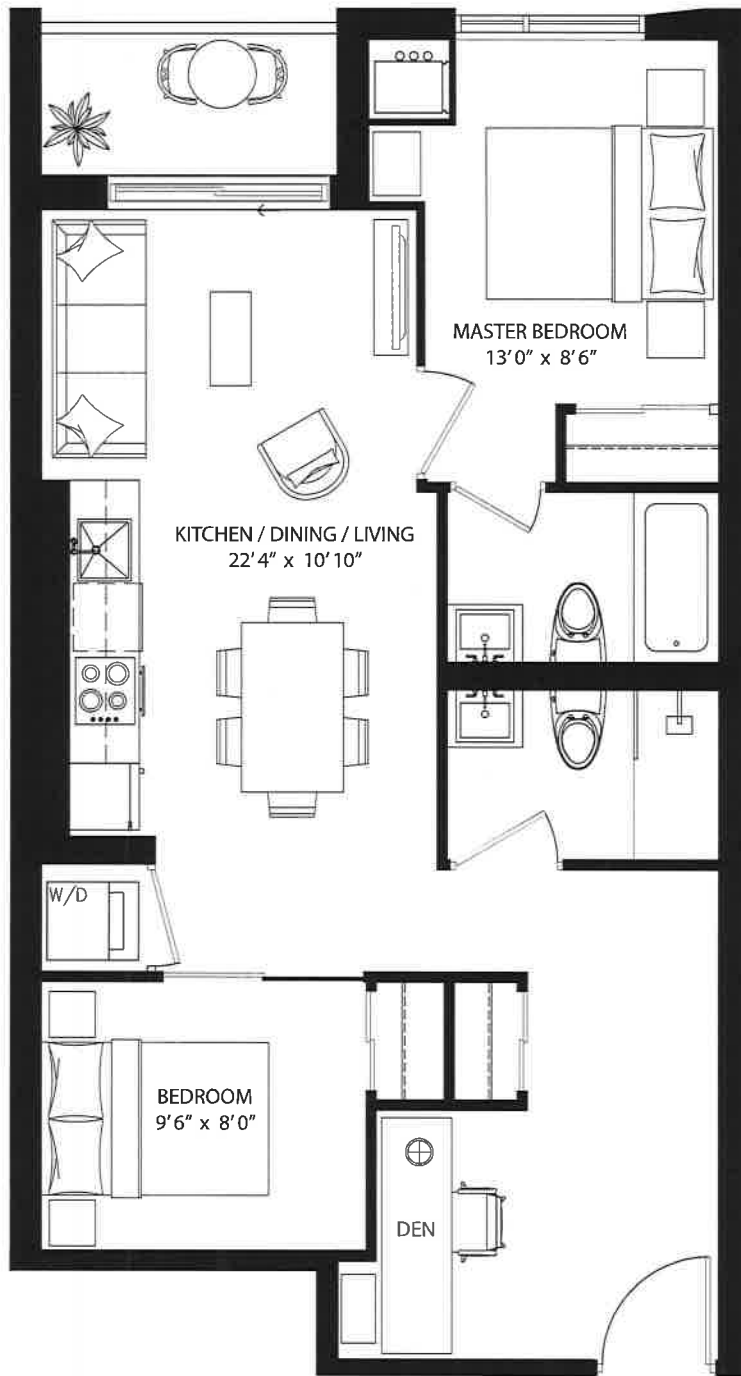

Quest.

FLOORPLANS

Quest.

The Beach - 1884 Queen St. E.

Quest.
 The Beach - 1884 Queen St. E.

UNIT #204
 630 SF + 131 SF TERRACE

All sizes and specifications are subject to change without notice. E.&O.E.

Quest.
The Beach - 1884 Queen St. E.

UNIT #205
545 SF + 123 SF TERRACE

FLOOR 2

Queen Street East

All sizes and specifications are subject to change without notice. E.&O.E.

Quest.
The Beach - 1884 Queen St. E.

UNIT #208
770 SF + 40 SF OUTDOOR

All sizes and specifications are subject to change without notice. E. & O. E.

Quest.
The Beach - 1884 Queen St. E.

UNIT #210
1230 SF + 112 SF OUTDOOR

All sizes and specifications are subject to change without notice. E.&D.E.

Quest.
The Beach - 1884 Queen St. E.

UNIT #211
1000 SF + 214 SF TERRACE

All sizes and specifications are subject to change without notice. E.&O.E.

Quest.
The Beach - 1884 Queen St. E.

UNIT #304
 840 SF + 84 SF OUTDOOR

FLOOR 3

All sizes and specifications are subject to change without notice. E.&O.E.