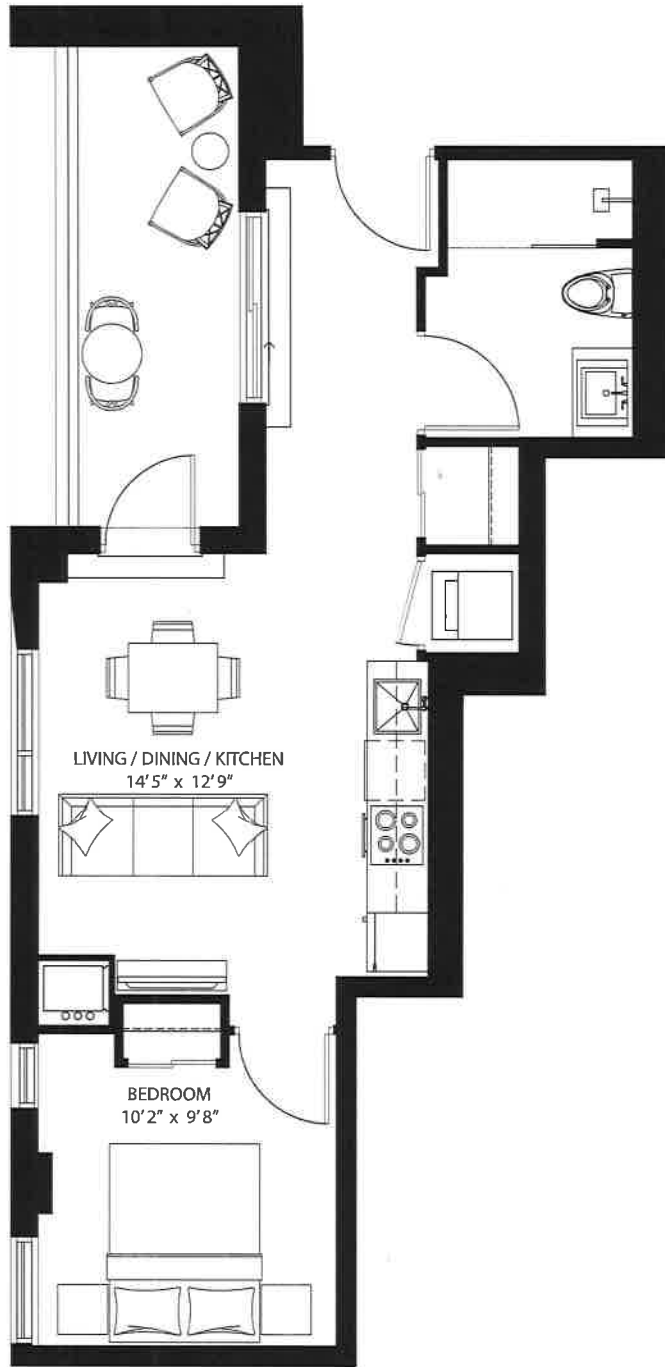

Quest.

FLOORPLANS

Quest.

The Beach - 1884 Queen St. E.

Quest.
 The Beach - 1884 Queen St. E.

UNIT #204
 630 SF + 131 SF TERRACE

All sizes and specifications are subject to change without notice. E.&O.E.

Quest.
The Beach - 1884 Queen St. E.

UNIT #205
545 SF + 123 SF TERRACE

FLOOR 2

Queen Street East

All sizes and specifications are subject to change without notice. E.&O.E.

Quest.
The Beach - 1884 Queen St. E.

UNIT #208
770 SF + 40 SF OUTDOOR

All sizes and specifications are subject to change without notice. E. & O. E.

Quest.
The Beach - 1884 Queen St. E.

UNIT #210
1230 SF + 112 SF OUTDOOR

All sizes and specifications are subject to change without notice. E.&D.E.

Quest.
The Beach - 1884 Queen St. E.

UNIT #211
1000 SF + 214 SF TERRACE

All sizes and specifications are subject to change without notice. E.&O.E.

Quest.
The Beach - 1884 Queen St. E.

UNIT #304
 840 SF + 84 SF OUTDOOR

FLOOR 3

All sizes and specifications are subject to change without notice. E.&O.E.