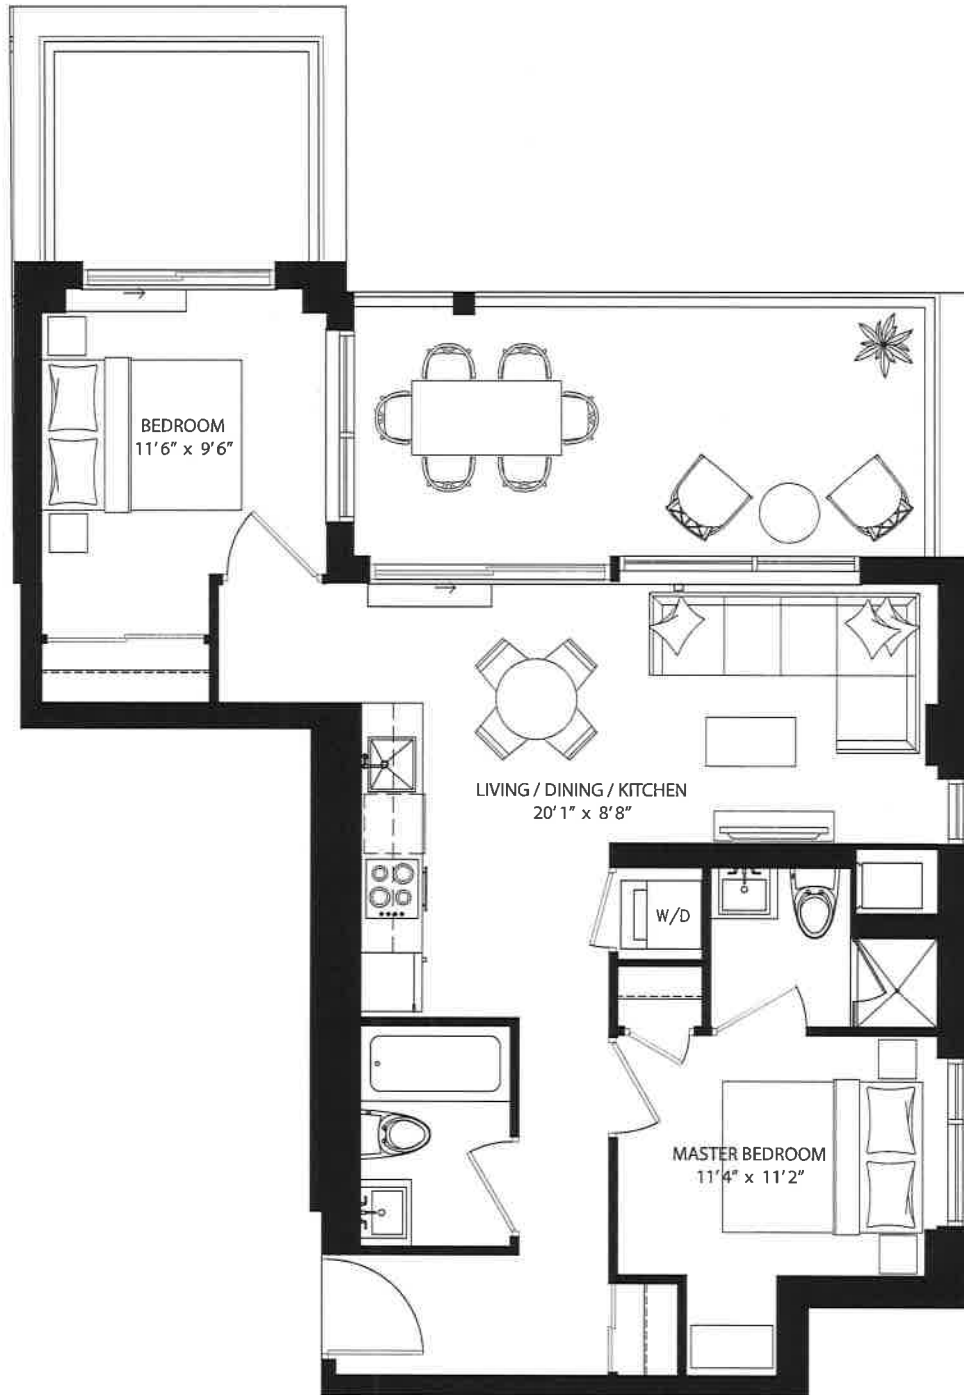

Quest.

FLOORPLANS

Quest.

The Beach - 1884 Queen St. E.

Quest.
 The Beach - 1884 Queen St. E.

UNIT #204
 630 SF + 131 SF TERRACE

All sizes and specifications are subject to change without notice. E.&O.E.

Quest.
The Beach - 1884 Queen St. E.

Quest.
The Beach - 1884 Queen St. E.

UNIT #210
1230 SF + 112 SF OUTDOOR

All sizes and specifications are subject to change without notice. E.&D.E.

Quest.
The Beach - 1884 Queen St. E.

UNIT #211
1000 SF + 214 SF TERRACE

UNIT #603
820 SF + 111 SF OUTDOOR

FLOOR 6

All sizes and specifications are subject to change without notice. E.&O.E.

Quest.
The Beach - 1884 Queen St. E.

UNIT #605
 765 SF + 292 SF TERRACE

FLOOR 6

All sizes and specifications are subject to change without notice. E.&O.E.

Quest.
The Beach - 1884 Queen St. E.

UNIT #606
 760 SF + 300 SF TERRACE
 FLOOR 6

All sizes and specifications are subject to change without notice. E.&O.E.

Quest.
The Beach - 1884 Queen St. E.

PH2
 1620 SF + 197 SF OUTDOOR
 FLOOR 6