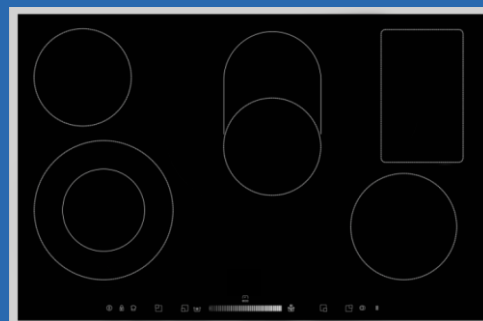

EQUIPAMIENTO DE COCINAS

STAINLESS-STEEL BUILT-IN SINK

TOUCH CONTROL EXTRACTION HOOD

WATER REPELLENT FINISHES

MULTIFUNCTION OVEN

VITROCERAMIC HOB

PULL OUT SPRAY KITCHEN MIXER

RESIDENCES
POSEIDONIA
BY NOVAL PROPERTIES