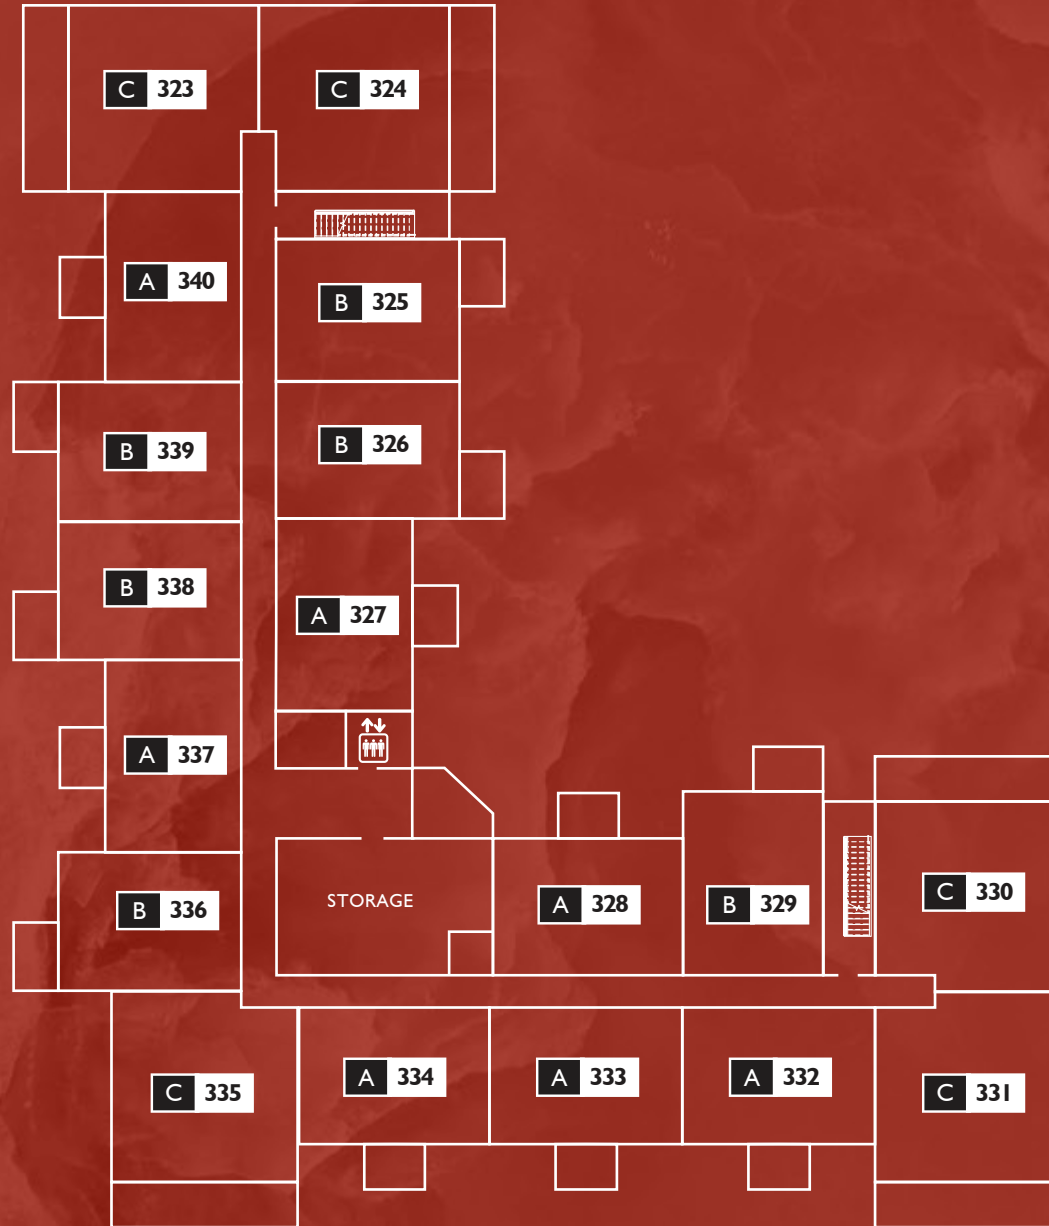

SITE MAP
BUILDING 2000
LEVEL I

LEGAL UNIT

T FLOOR PLAN

SITE MAP
BUILDING 2000
LEVEL 2

LEGAL UNIT

T FLOOR PLAN

SITE MAP
BUILDING 2000
LEVEL 3

LEGAL UNIT

T FLOOR PLAN

SITE MAP
BUILDING 2000
LEVEL 4

LEGAL UNIT

T FLOOR PLAN

SITE MAP
BUILDING 2000
LEVEL 5

LEGAL UNIT

T FLOOR PLAN