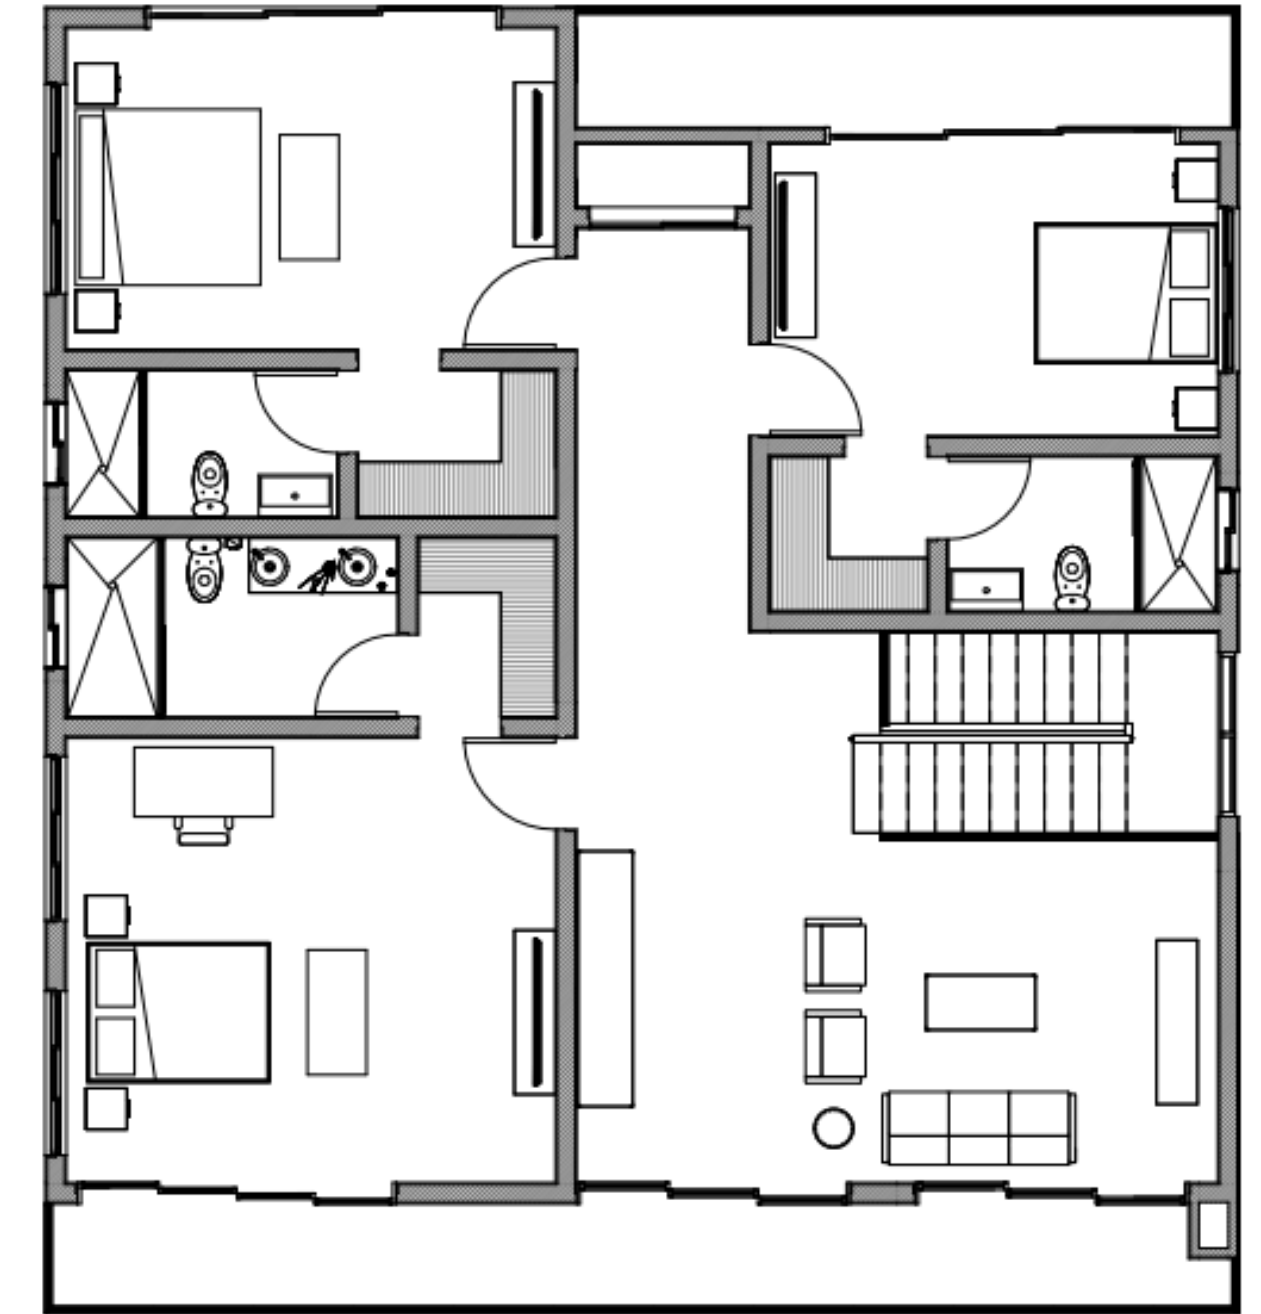

CONCEPTUAL VIEWS AND GRAPHIC REPRESENTATION OF THE PROJECT. THE AMBIENT ELEMENTS ARE FOR REFERENCE .

MIRADA
AMBARVILLAS

UNIFAMILIAR
VILLA BALTIC
4.5 🏠 3 🛏 4 🚗

TOTAL VILLA 437.98m² / LOT 890m² - 900m²

FIRST LEVEL 259.75 m²