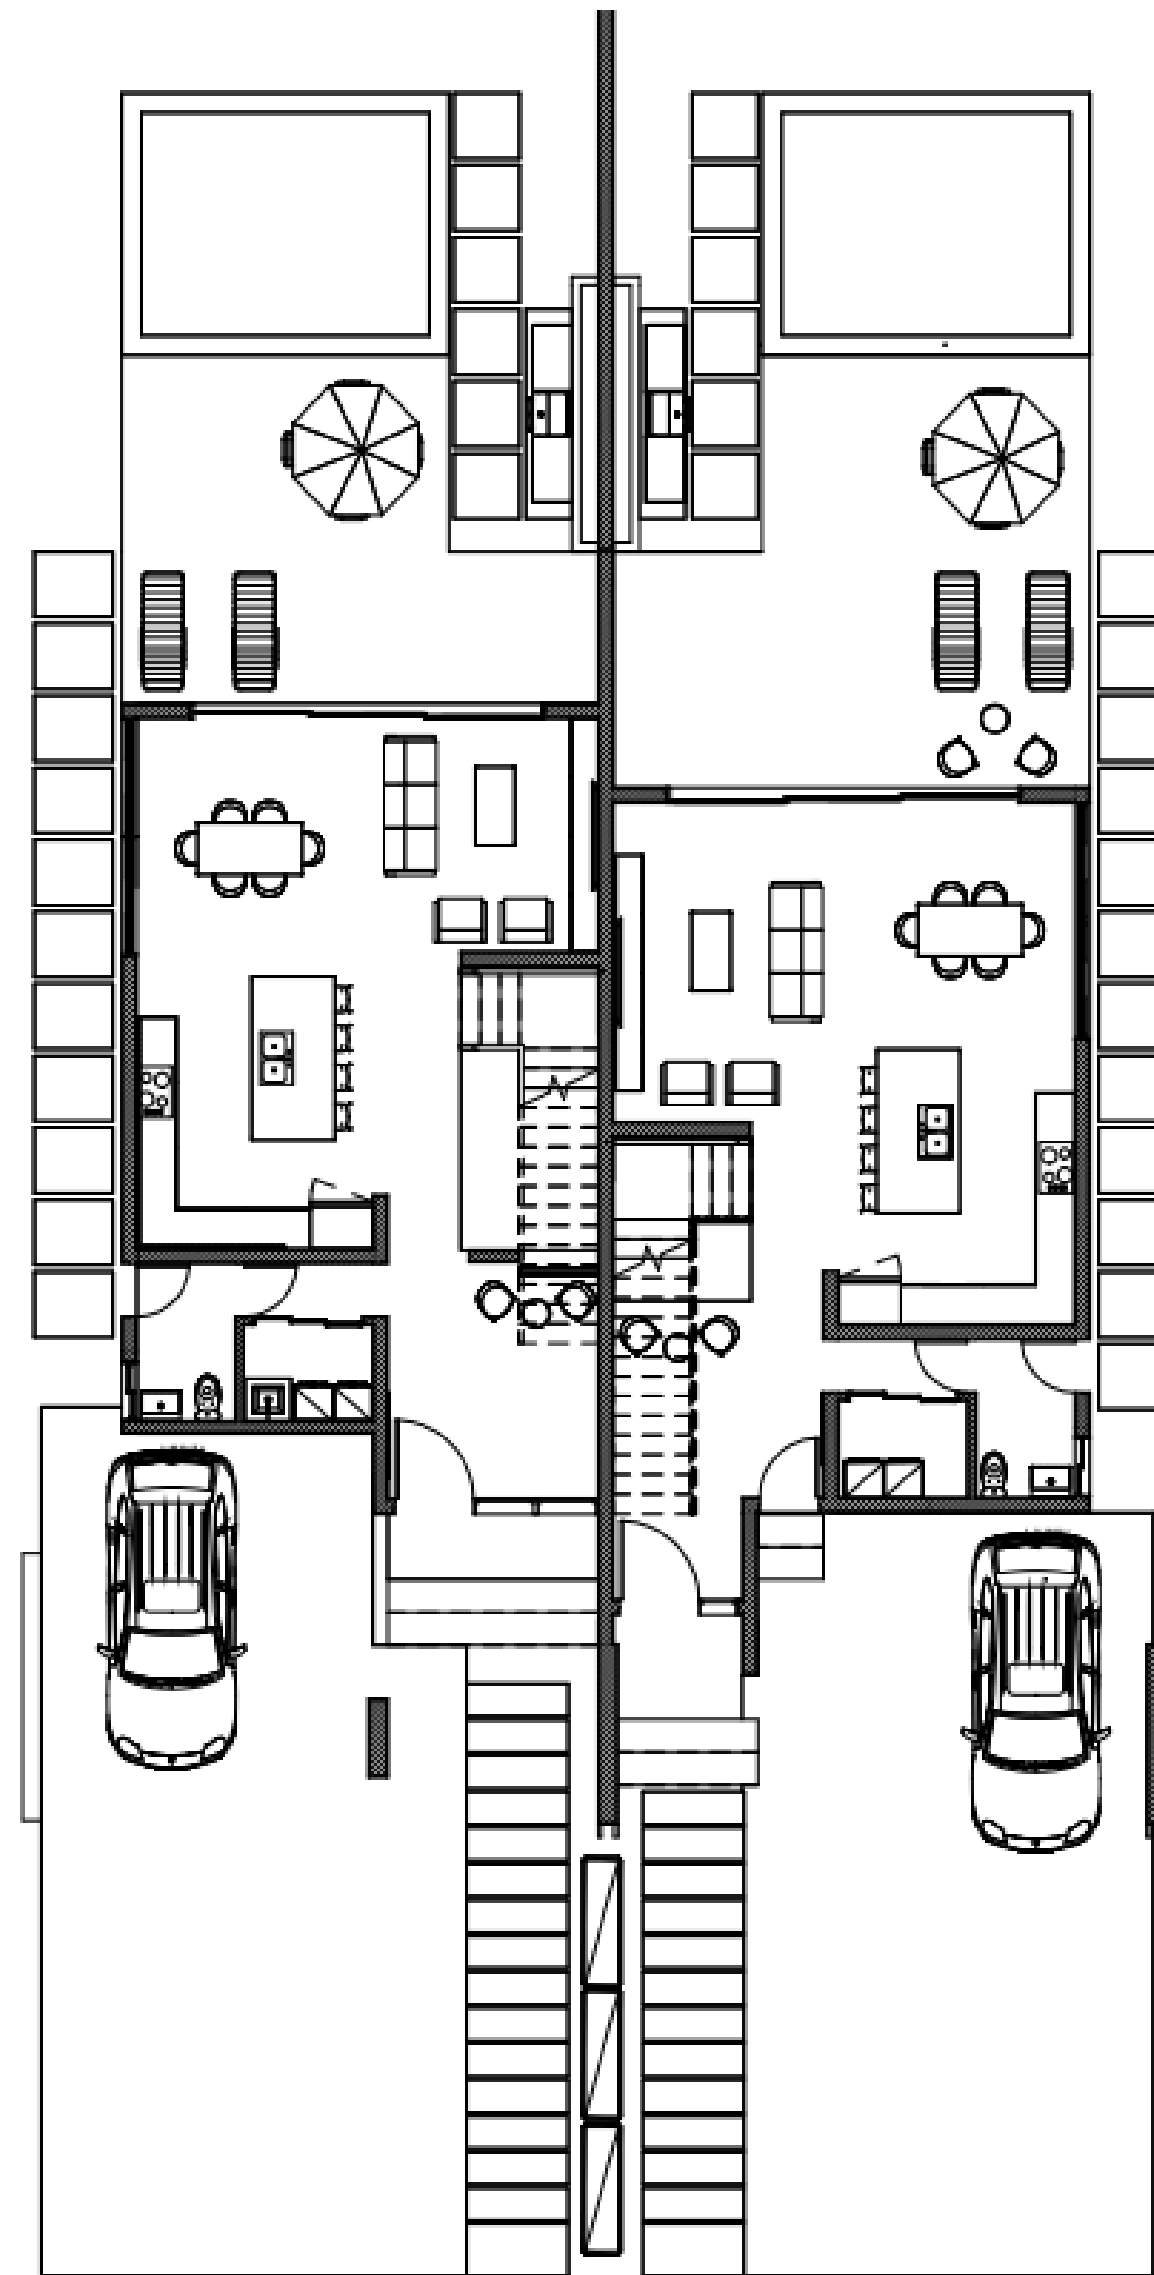

MIRADA

AMBARVILLAS

DUPLEX/PAREADA
VILLA MURU
3.5 🏠 3 🚗 3 🚗

TOTAL VILLA 437.98m² / LOT 335m² - 340m²

FIRST LEVEL 213 - 214m²

SECOND LEVEL 121 - 127m²

DUPLEX/PAREADA
VILLA RUMI

CONCEPTUAL VIEWS AND GRAPHIC REPRESENTATION OF THE PROJECT. THE AMBIENT ELEMENTS ARE FOR REFERENCE .

MIRADA

AMBARVILLAS

DUPLEX/PAREADA
VILLA RUMI
3.5 🏠 3 🛏 3 🚗

TOTAL VILLA 341-353² / LOT 397m² - 788m²

FIRST LEVEL 219 - 224 m²

SECOND LEVEL 121-129m²

MASTER PLAN

MIRADA
AMBARVILLAS