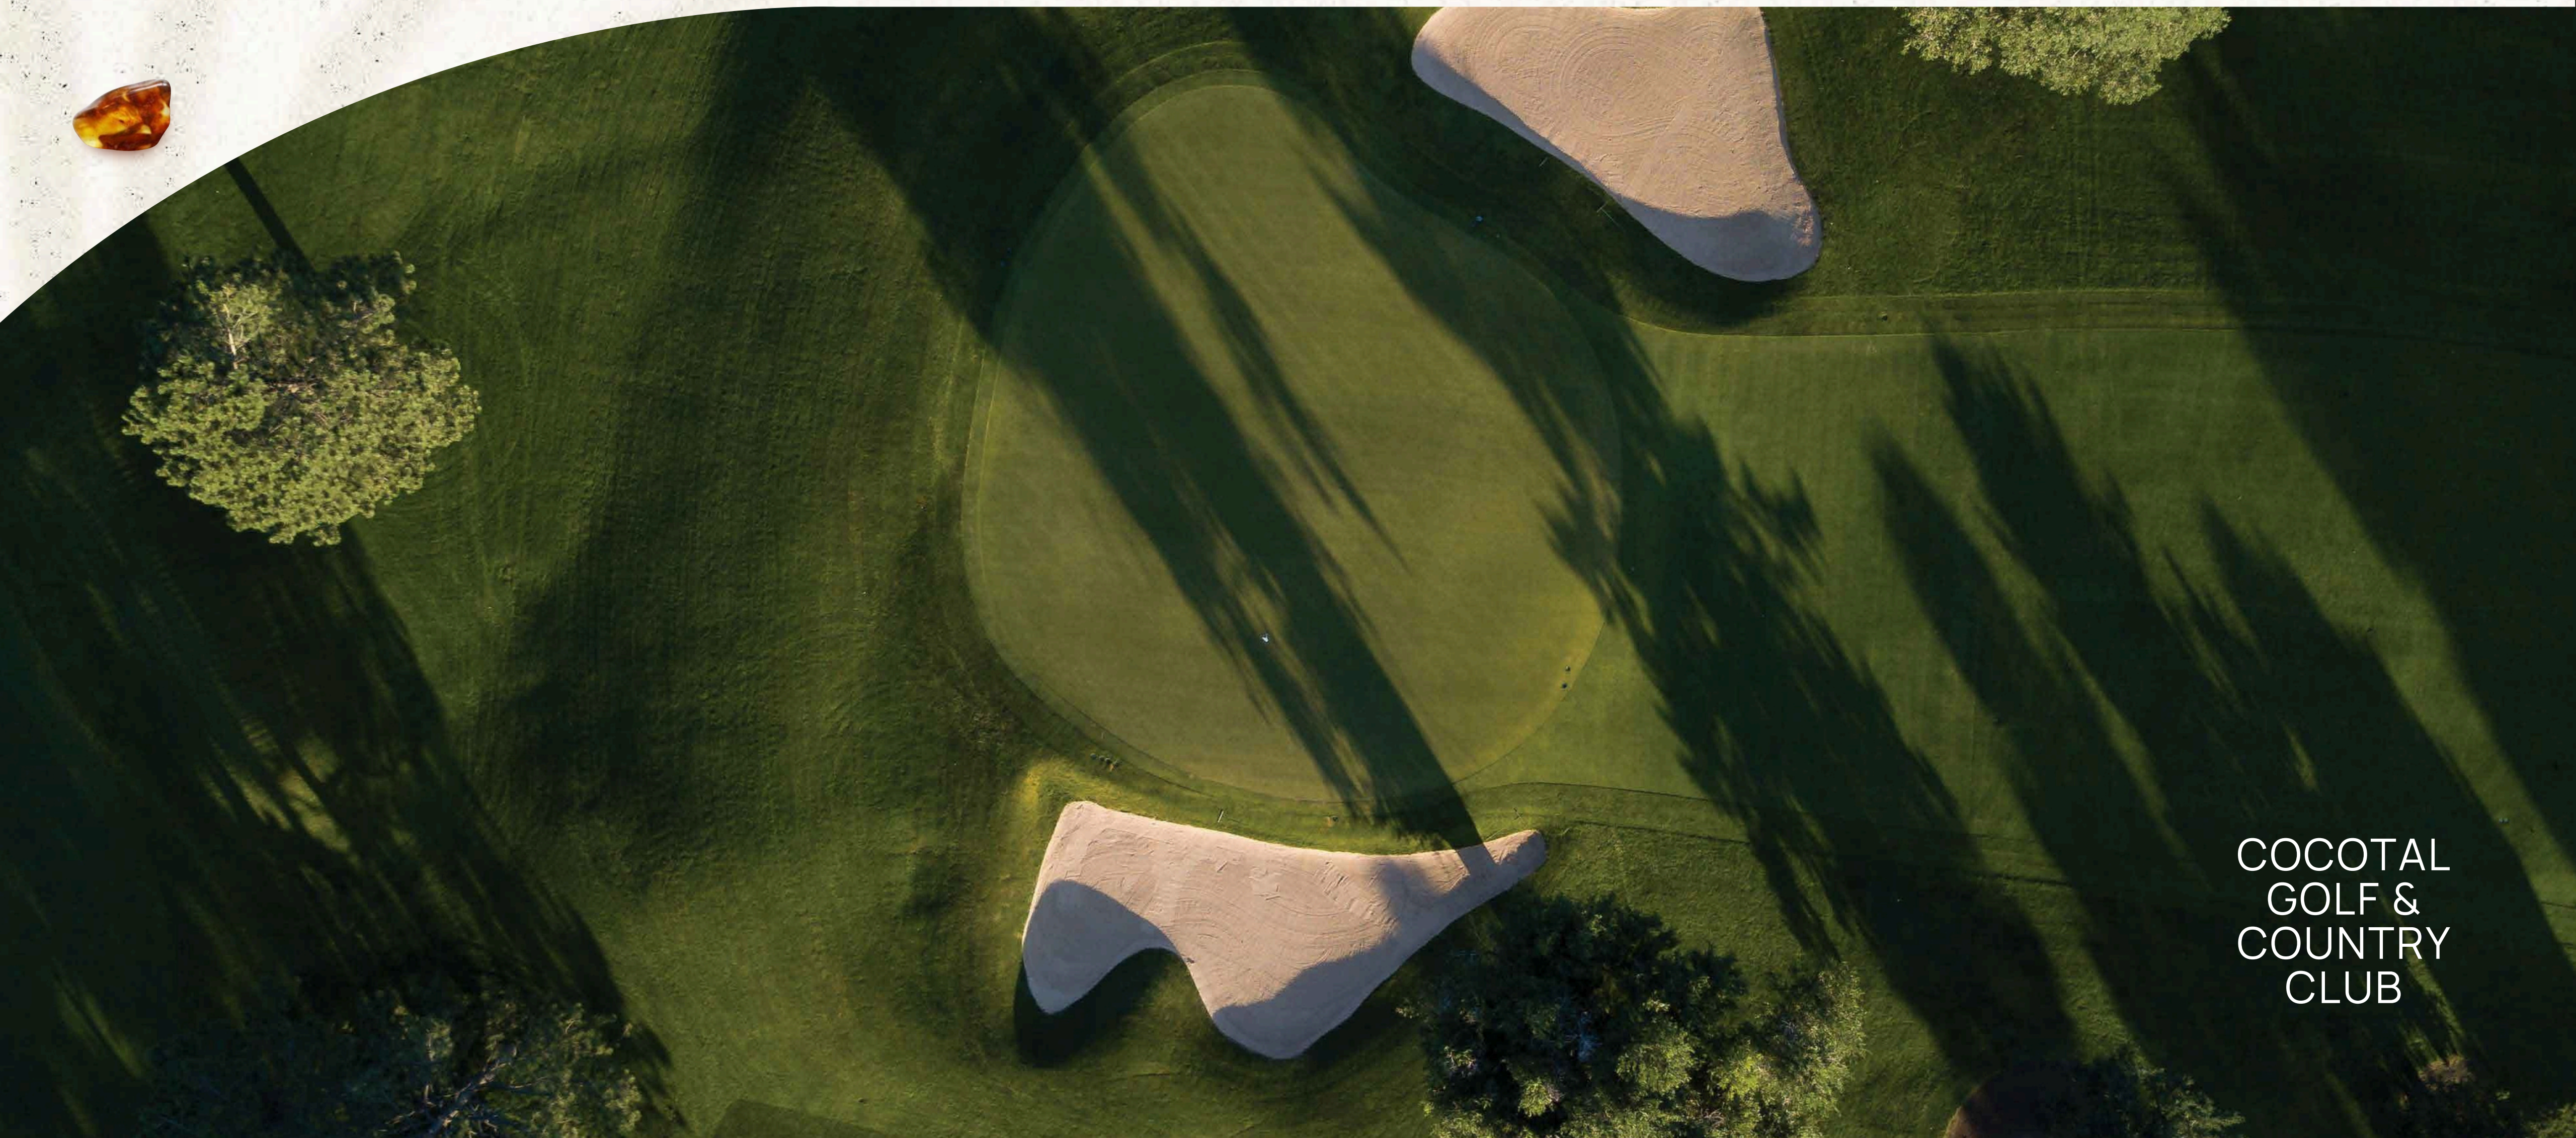

MIRADA

AMBARVILLAS

Located in the most complete private gated community of Bávaro, Punta Cana, Cocotal Golf & Country Club, a residential complex by the Melia International group, which features an impressive 27-hole professional golf course designed by José "Pepe" Gancedo.

COCOTAL
GOLF &
COUNTRY
CLUB