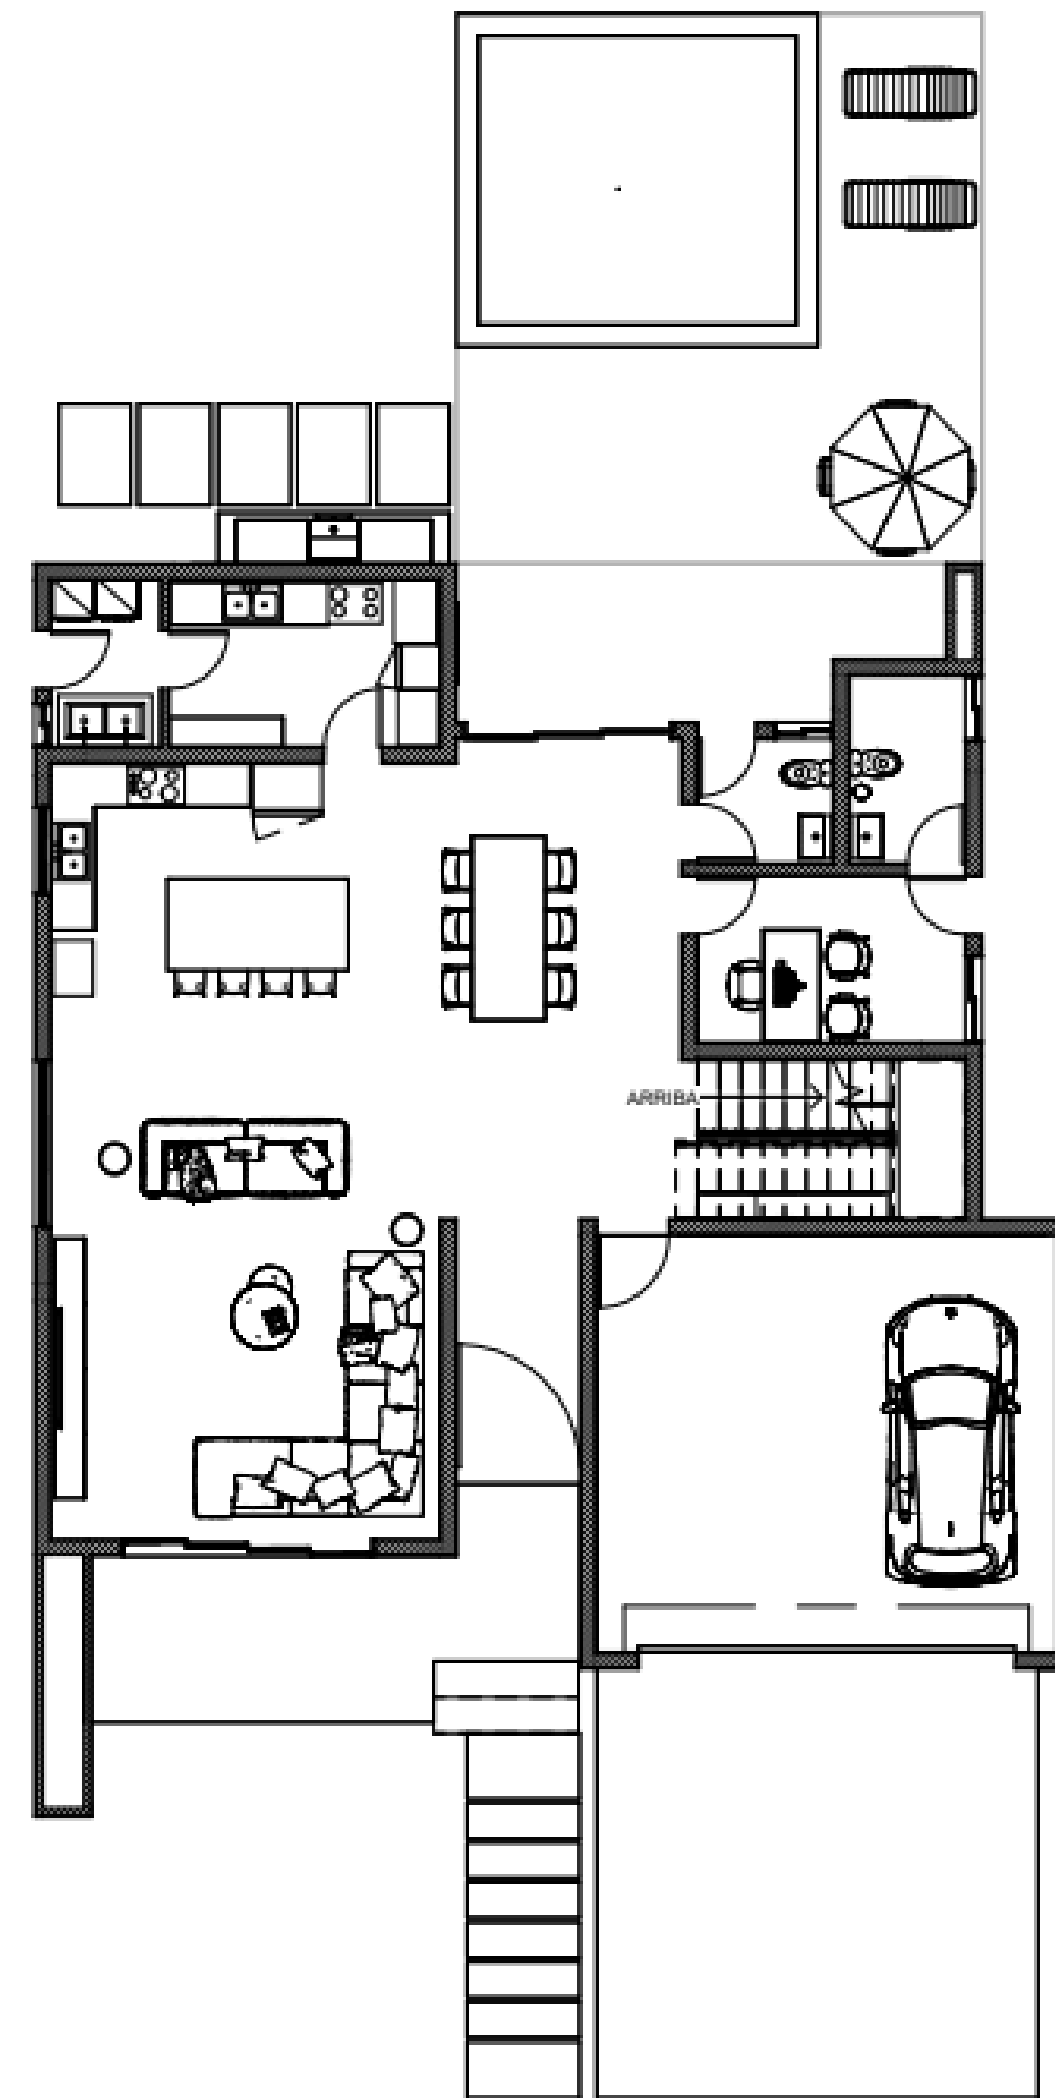

SECOND LEVEL 178.23m²

UNIFAMILIAR VILLA JANTAR

CONCEPTUAL VIEWS AND GRAPHIC REPRESENTATION OF THE PROJECT. THE AMBIENT ELEMENTS ARE FOR REFERENCE .

CONCEPTUAL VIEWS AND GRAPHIC REPRESENTATION OF THE PROJECT. THE AMBIENT ELEMENTS ARE FOR REFERENCE .

MIRADA

AMBARVILLAS

UNIFAMILIAR VILLA JANTAR

4.5 🏠 3 🛏 4 🚗
+ STUDIO

TOTAL VILLA 453.77m²/ LOT 890m² - 897m²

FIRST LEVEL 259.75m²

SECOND LEVEL 194.02m²

DUPLEX/PAREADA VILLA MURU