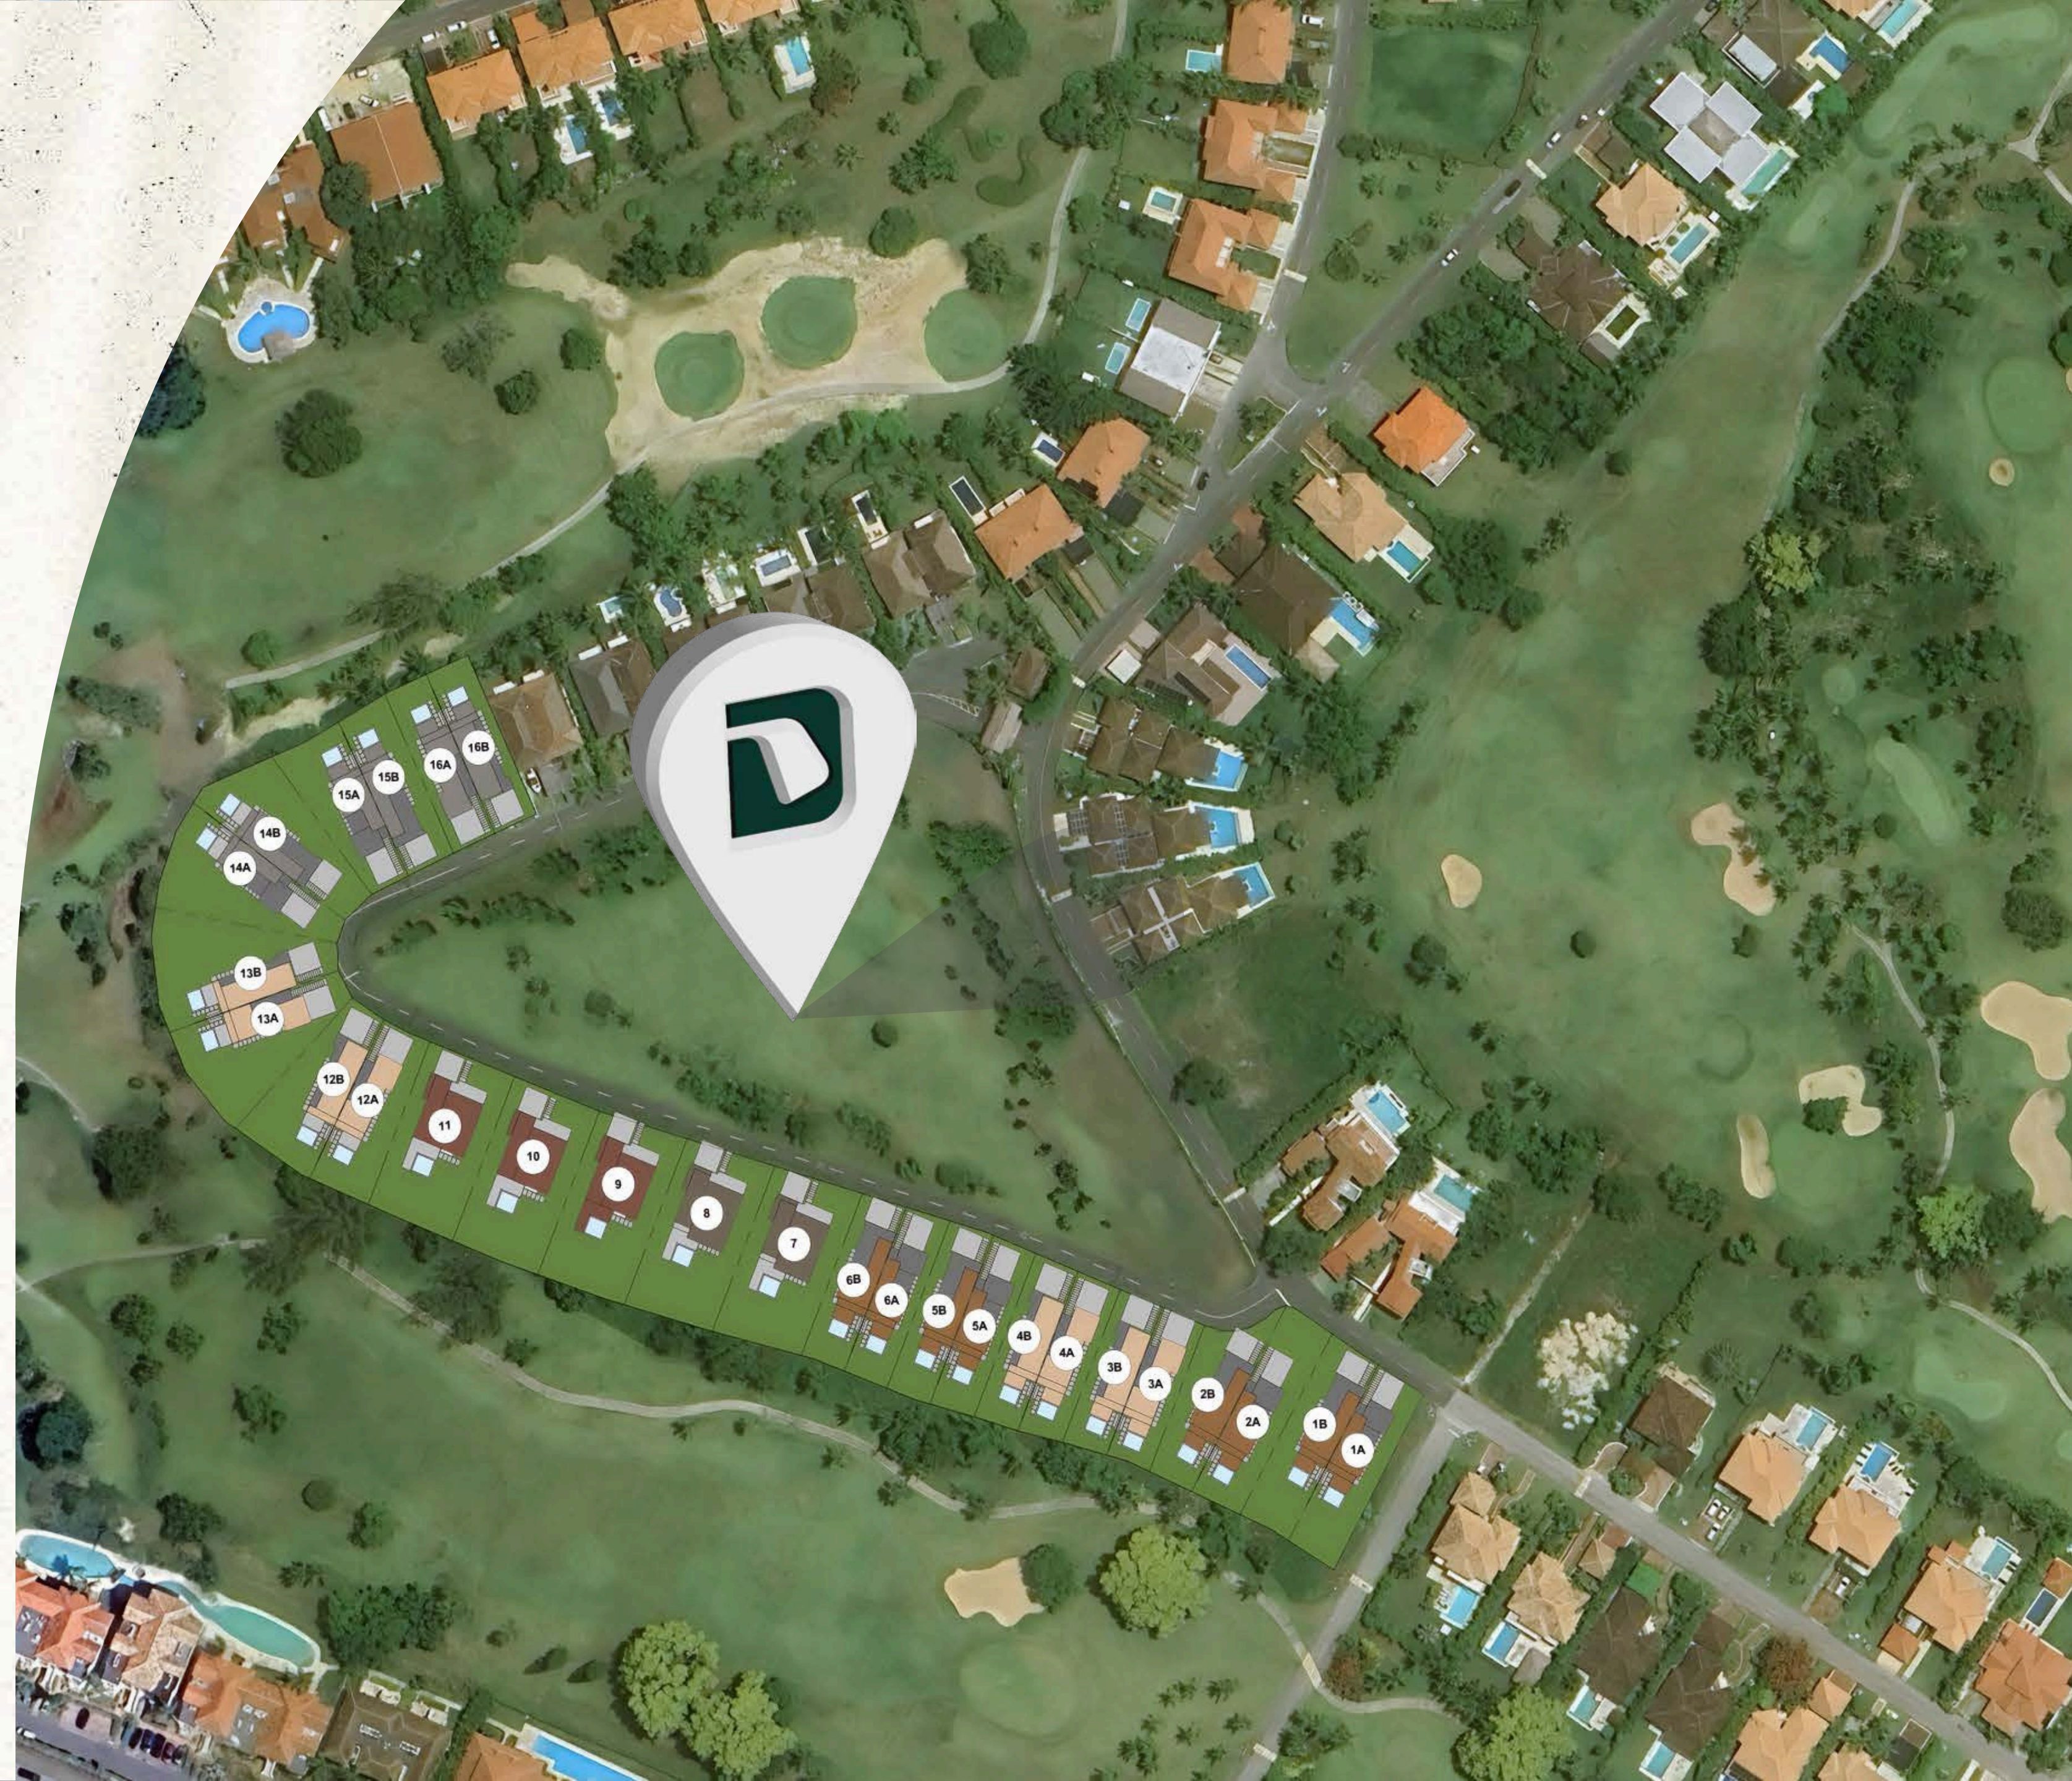

27-HOLE GOLF
COURSE

MARKET

RESTAURANTS
WITH EXCLUSIVE
DISCOUNTS FOR
OWNERS

BAR

MIRADA CLOSE TO EVERYTHING

AMBARVILLAS

1 MIN | IMG HOSPITAL

8 MIN | BEACH CLUB

10 MIN | COCOBONGO

10 MIN | DOWNTOWN PUNTA CANA

20 MIN | PUNTA CANA INTERNATIONAL AIRPORT

CONCEPTUAL VIEWS AND GRAPHIC REPRESENTATION OF THE PROJECT. THE AMBIENT ELEMENTS ARE FOR REFERENCE

MIRADA

AMBARVILLAS