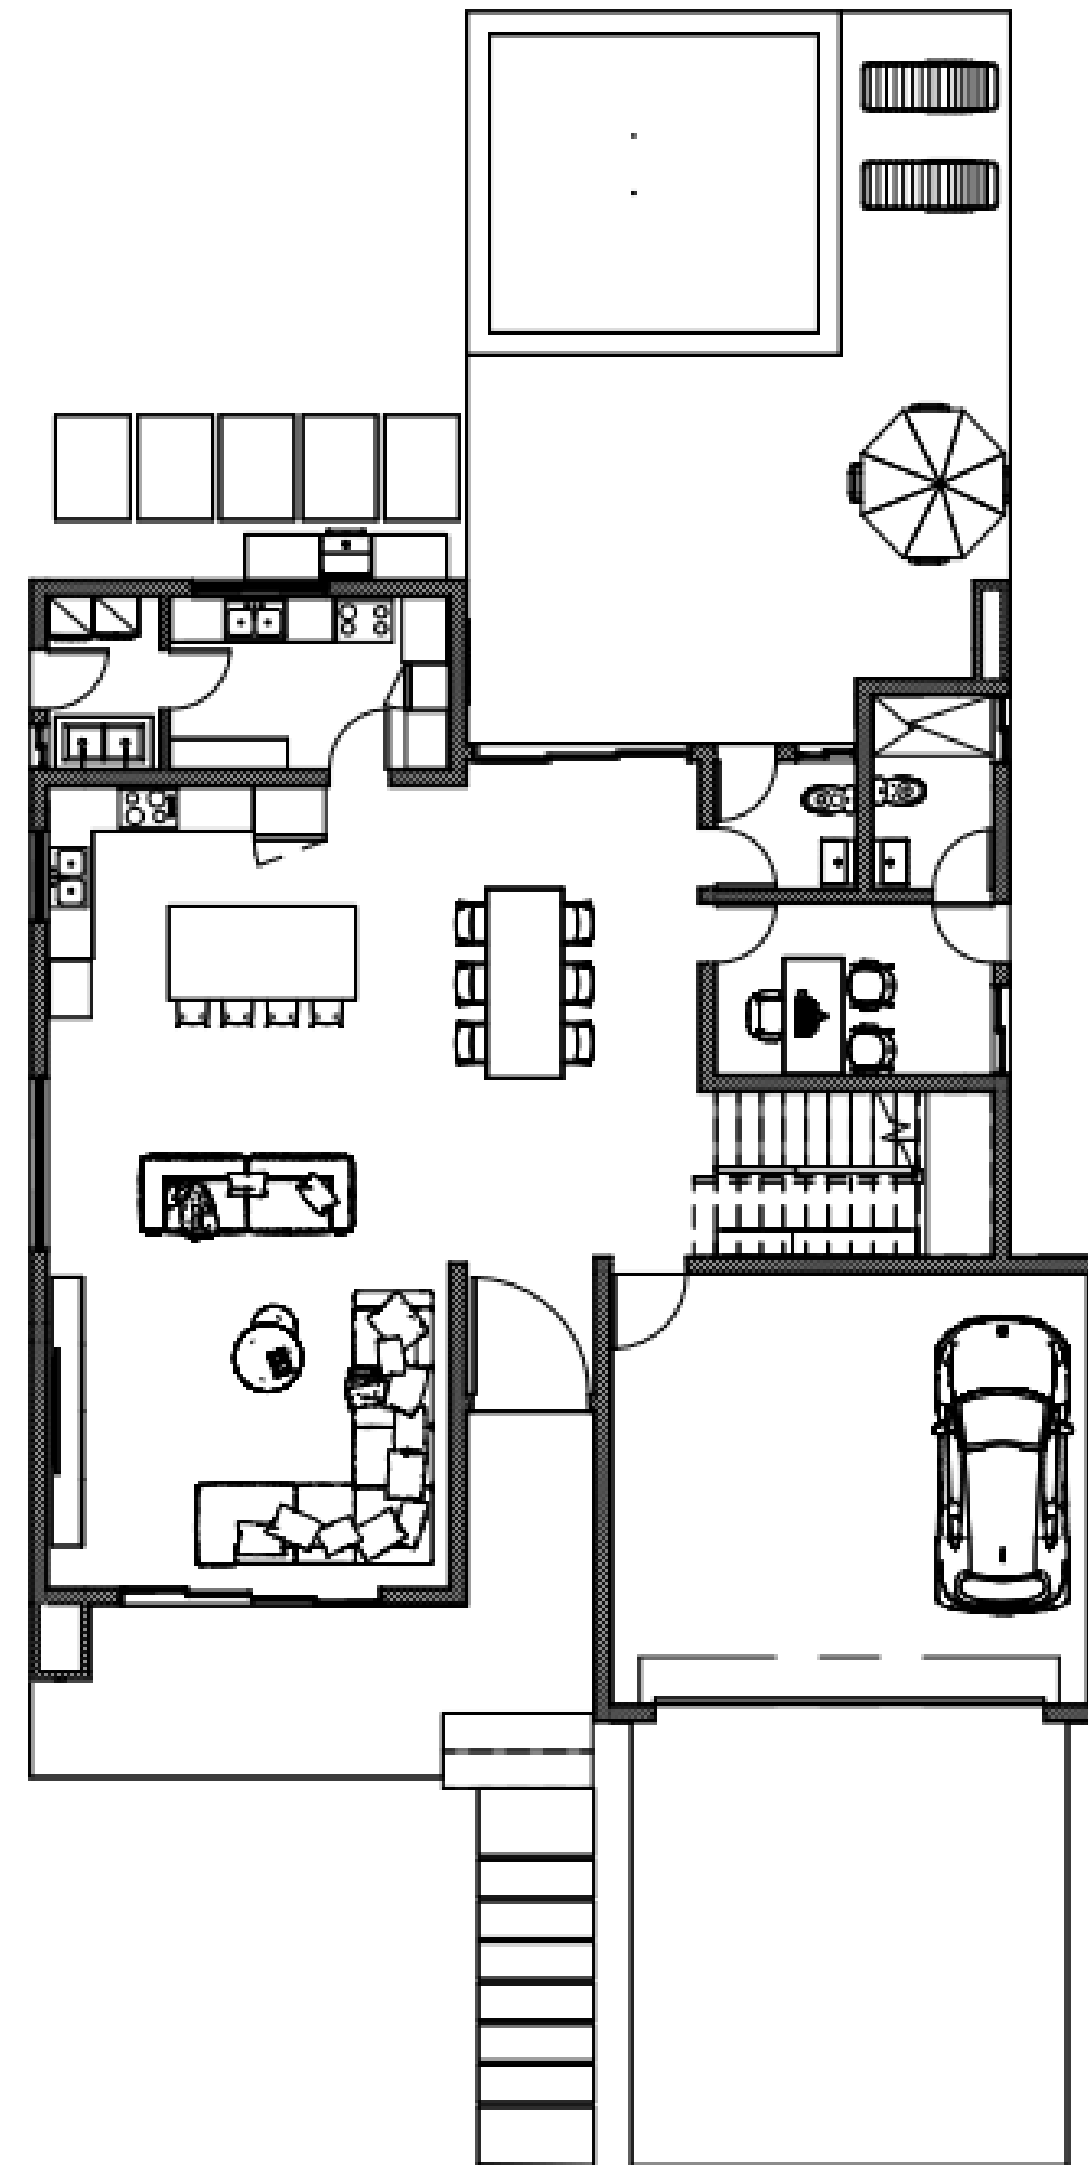

CONCEPTUAL VIEWS AND GRAPHIC REPRESENTATION OF THE PROJECT. THE AMBIENT ELEMENTS ARE FOR REFERENCE .

MIRADA
AMBARVILLAS

UNIFAMILIAR
VILLA BALTIC
4.5 🏠 3 🛏 4 🚗

TOTAL VILLA 437.98m² / LOT 890m² - 900m²

FIRST LEVEL 259.75 m²