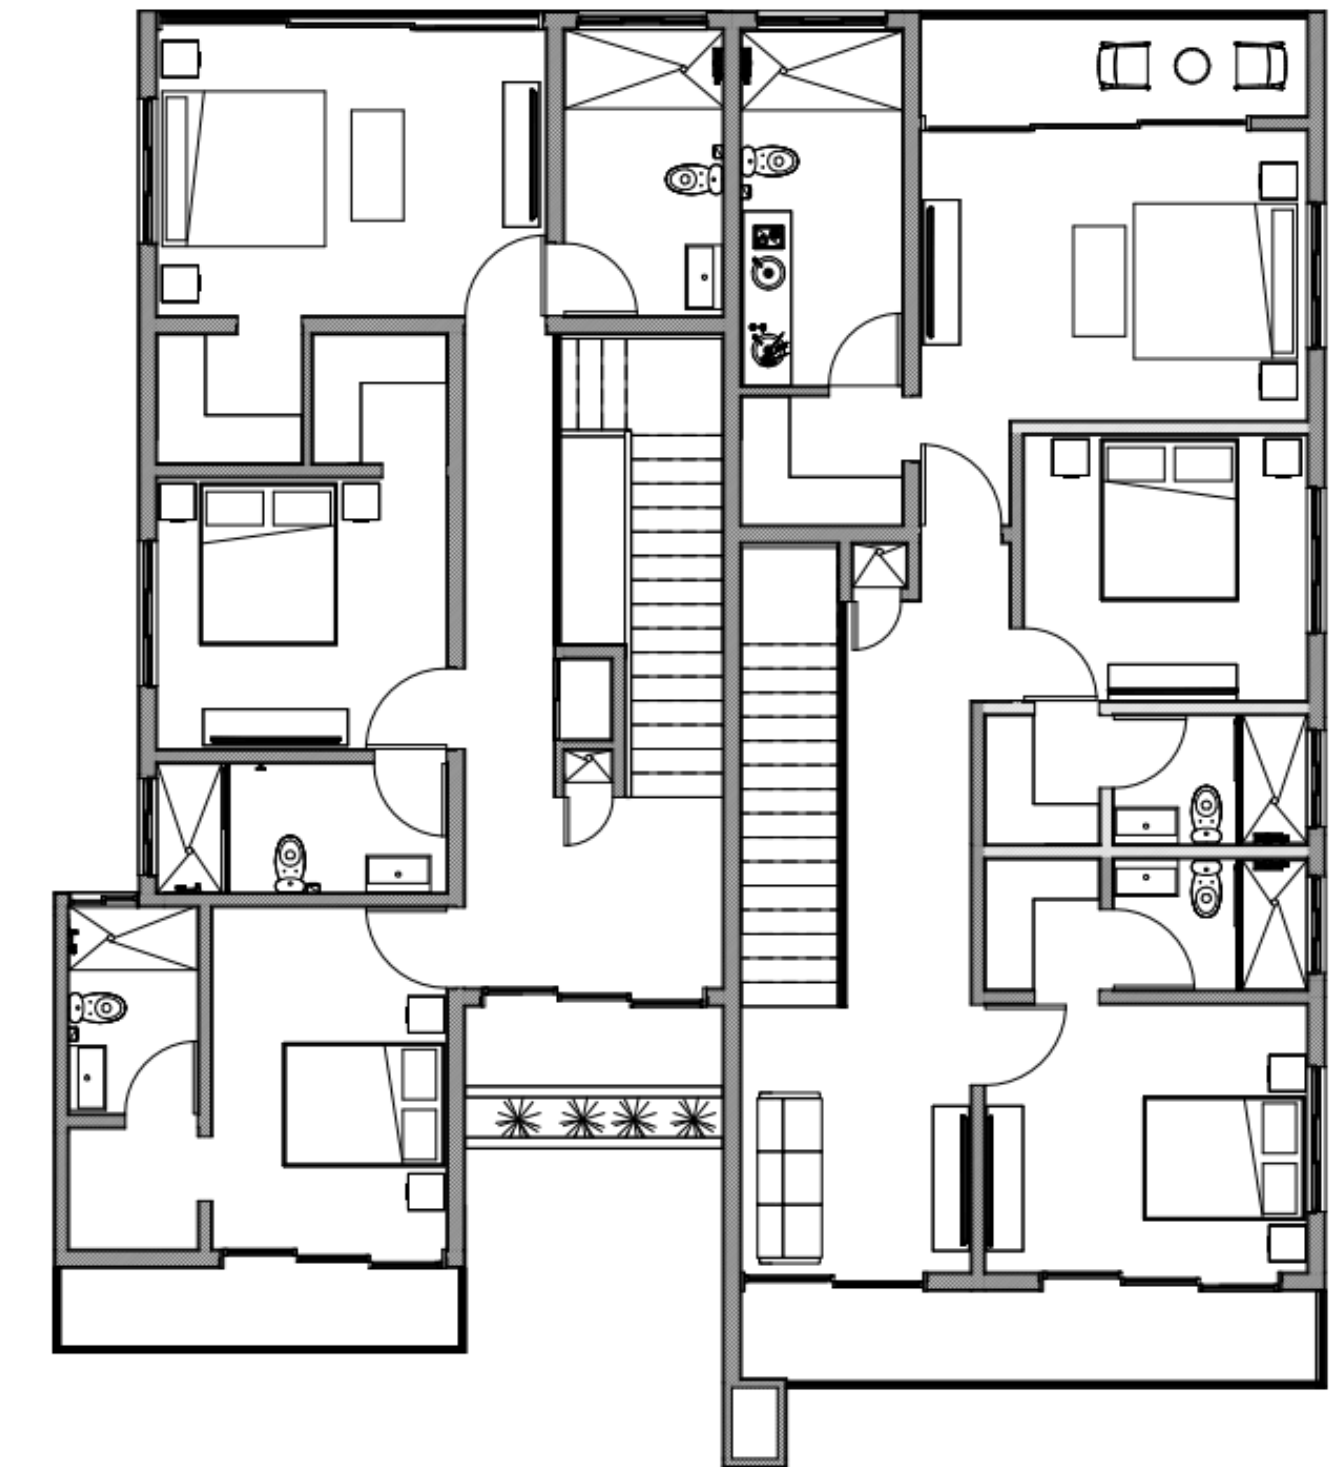

MIRADA

AMBARVILLAS

DUPLEX/PAREADA
VILLA MURU
3.5 🏠 3 🚗 3 🚗

TOTAL VILLA 437.98m² / LOT 335m² - 340m²

FIRST LEVEL 213 - 214m²

SECOND LEVEL 121 - 127m²

DUPLEX/PAREADA
VILLA RUMI

CONCEPTUAL VIEWS AND GRAPHIC REPRESENTATION OF THE PROJECT. THE AMBIENT ELEMENTS ARE FOR REFERENCE .

MIRADA

AMBARVILLAS

DUPLEX/PAREADA
VILLA RUMI
3.5 🏠 3 🛏 3 🚗

TOTAL VILLA 341-353² / LOT 397m² - 788m²

FIRST LEVEL 219 - 224 m²

SECOND LEVEL 121-129m²

MASTER PLAN

MIRADA
AMBARVILLAS