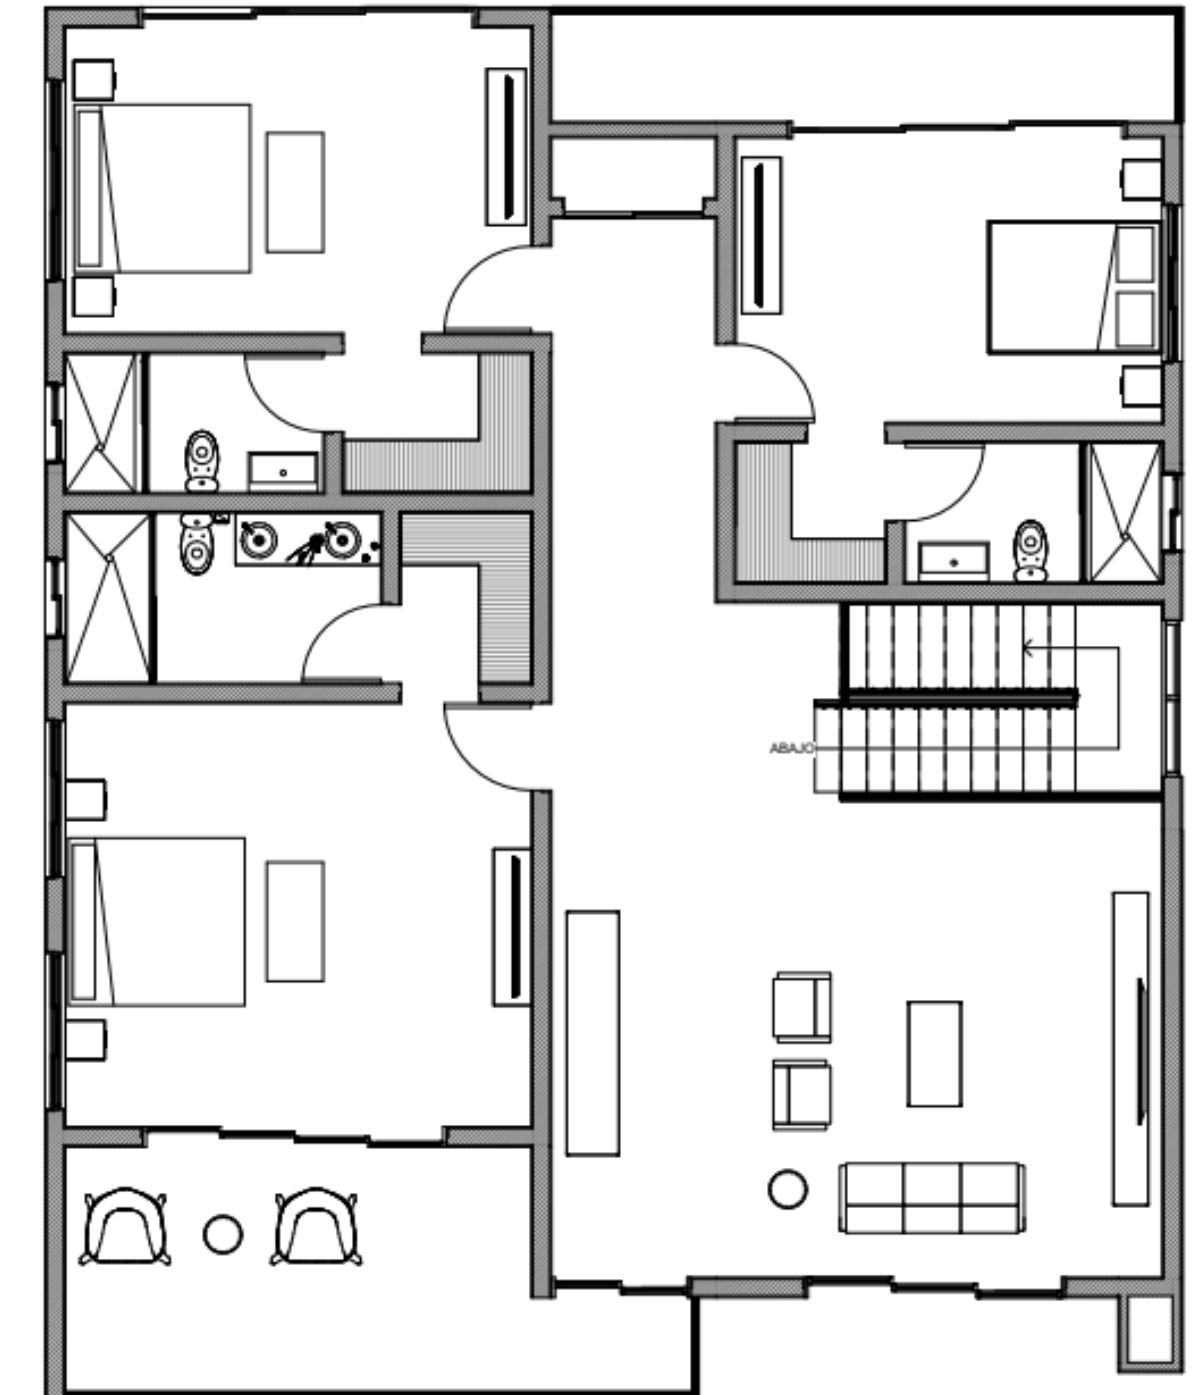

MIRADA

AMBARVILLAS

UNIFAMILIAR VILLA JANTAR

4.5 🏠 3 🛏 4 🚗
+ STUDIO

TOTAL VILLA 453.77m²/ LOT 890m² - 897m²

FIRST LEVEL 259.75m²

SECOND LEVEL 194.02m²

DUPLEX/PAREADA VILLA MURU