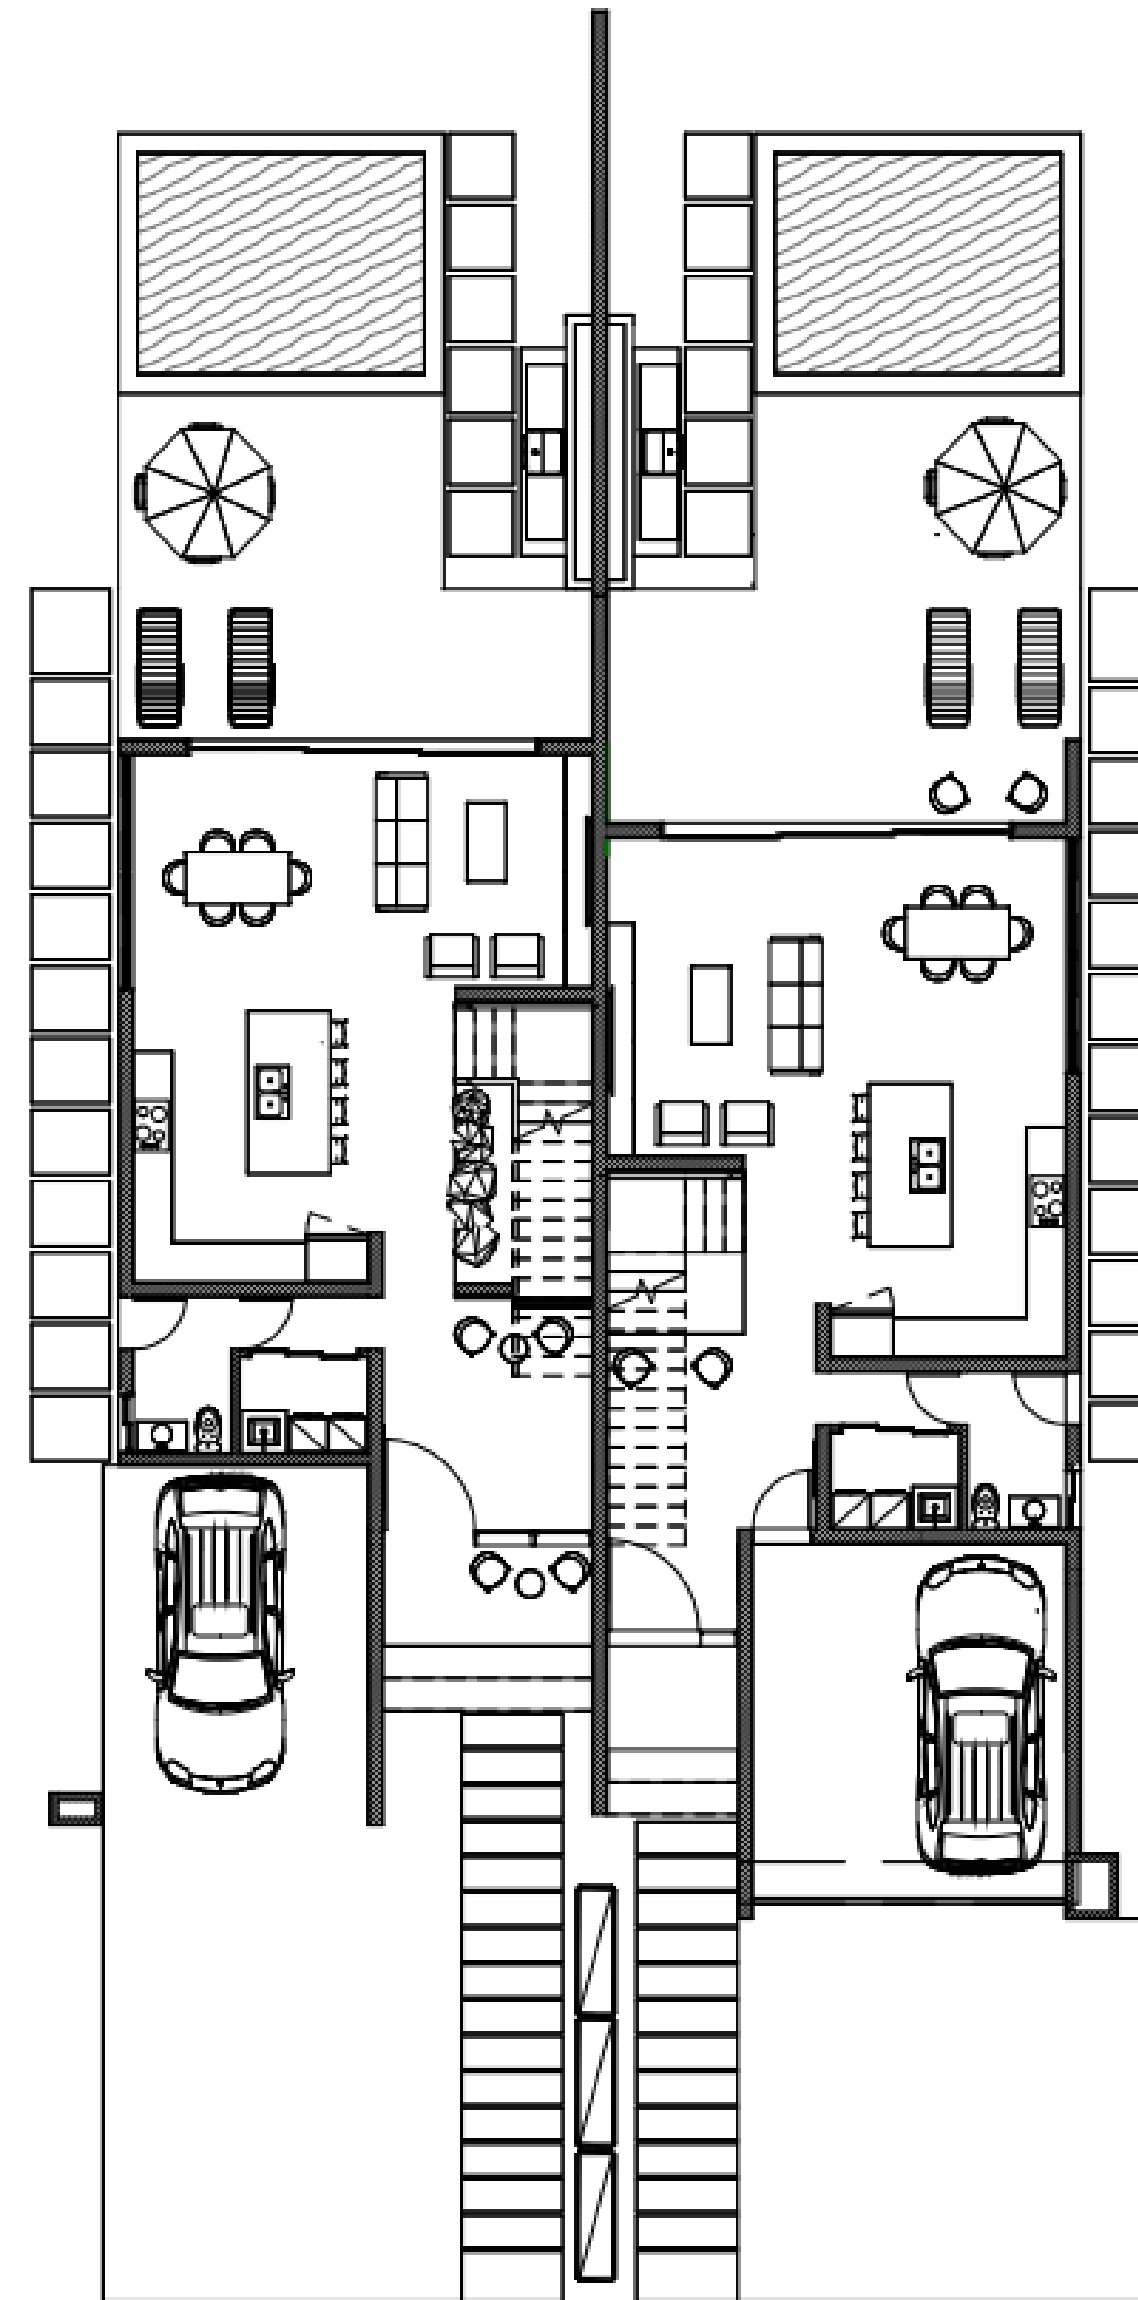

MIRADA

AMBARVILLAS

UNIFAMILIAR VILLA JANTAR

4.5 🏠 3 🛏 4 🚗
+ STUDIO

TOTAL VILLA 453.77m²/ LOT 890m² - 897m²

FIRST LEVEL 259.75m²

SECOND LEVEL 194.02m²

DUPLEX/PAREADA VILLA MURU

MIRADA

AMBARVILLAS

DUPLEX/PAREADA
VILLA MURU
3.5 🏠 3 🚗 3 🚗

TOTAL VILLA 437.98m² / LOT 335m² - 340m²

FIRST LEVEL 213 - 214m²

SECOND LEVEL 121 - 127m²

DUPLEX/PAREADA
VILLA RUMI

CONCEPTUAL VIEWS AND GRAPHIC REPRESENTATION OF THE PROJECT. THE AMBIENT ELEMENTS ARE FOR REFERENCE .