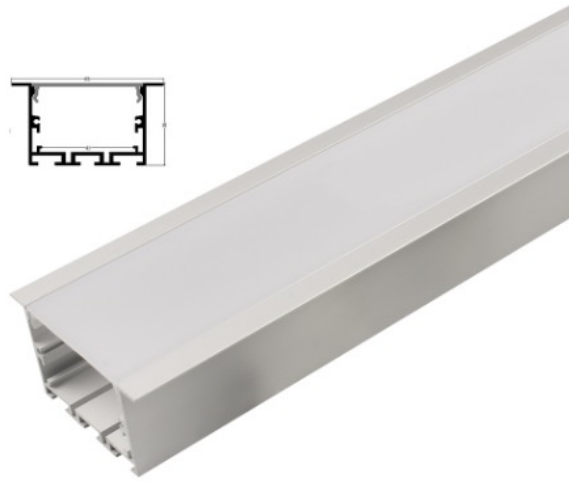

RECESSED LED PROFILE DG-E6535

Recessed LED aluminum profile or aluminum channels; for all types of installations with LED strips indoors or outdoors.

CHARACTERISTICS

Size: 65x35x2400mm

Material: Aluminum Profile; Polycarbonate

Screen

Color: Silver

Includes: Opal diffuser with 65% transparency level, 2 end-caps, 4 clips, and 4 screws.