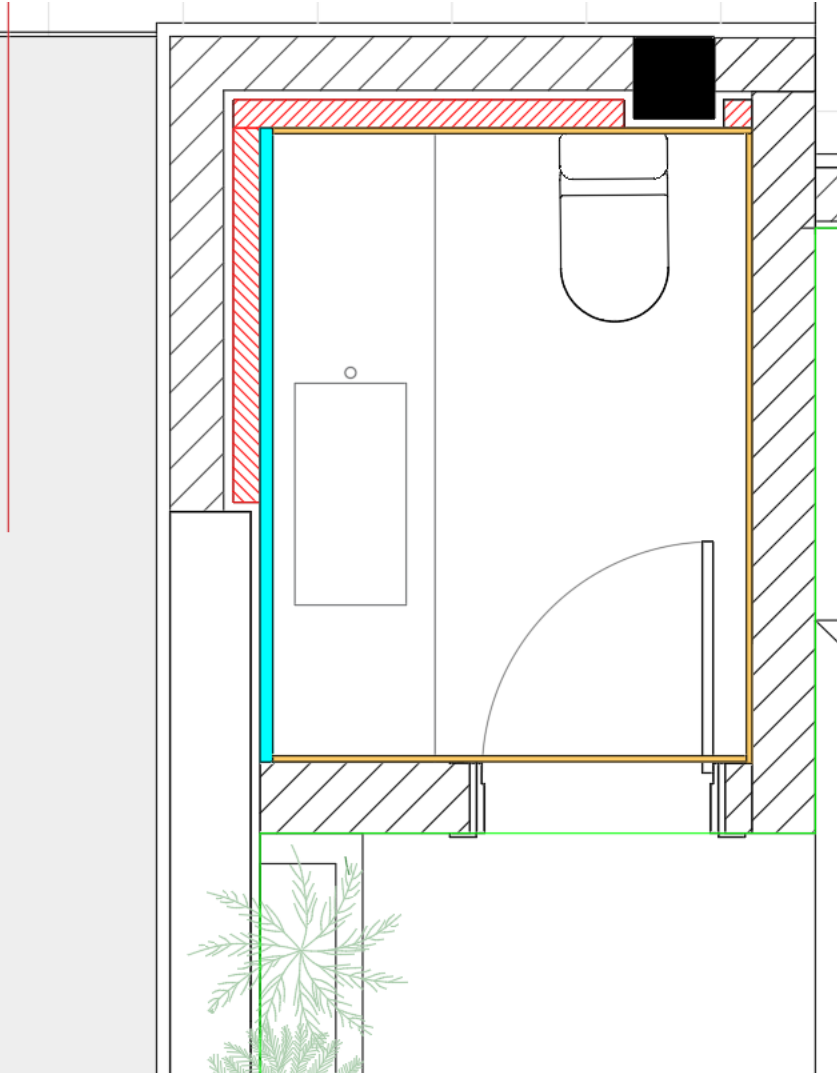

LOBBY: BATHROOM LOBBY

BATHROOM LOBBY FLOOR

IVORY

FLOOR: GEOTILES:
MEMORY IVORY 120x120 / 24"x48"
or SIMILAR