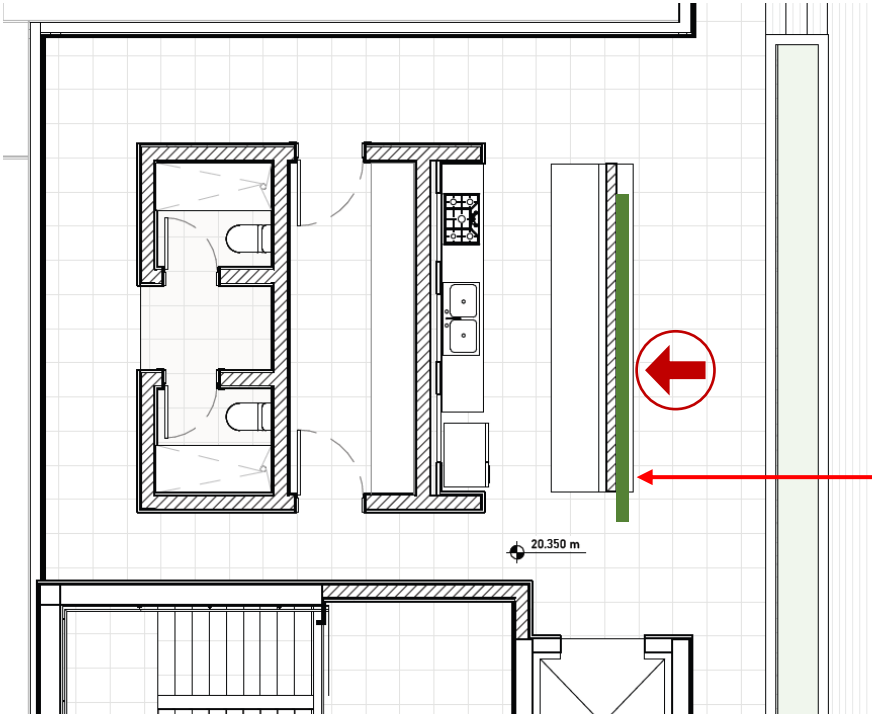

AMENITIES: ROOFTOP BAR

GENERAL FLOOR DESIGN REFERENCES

BAR AND BACKBAR FOR THE ROOFTOP