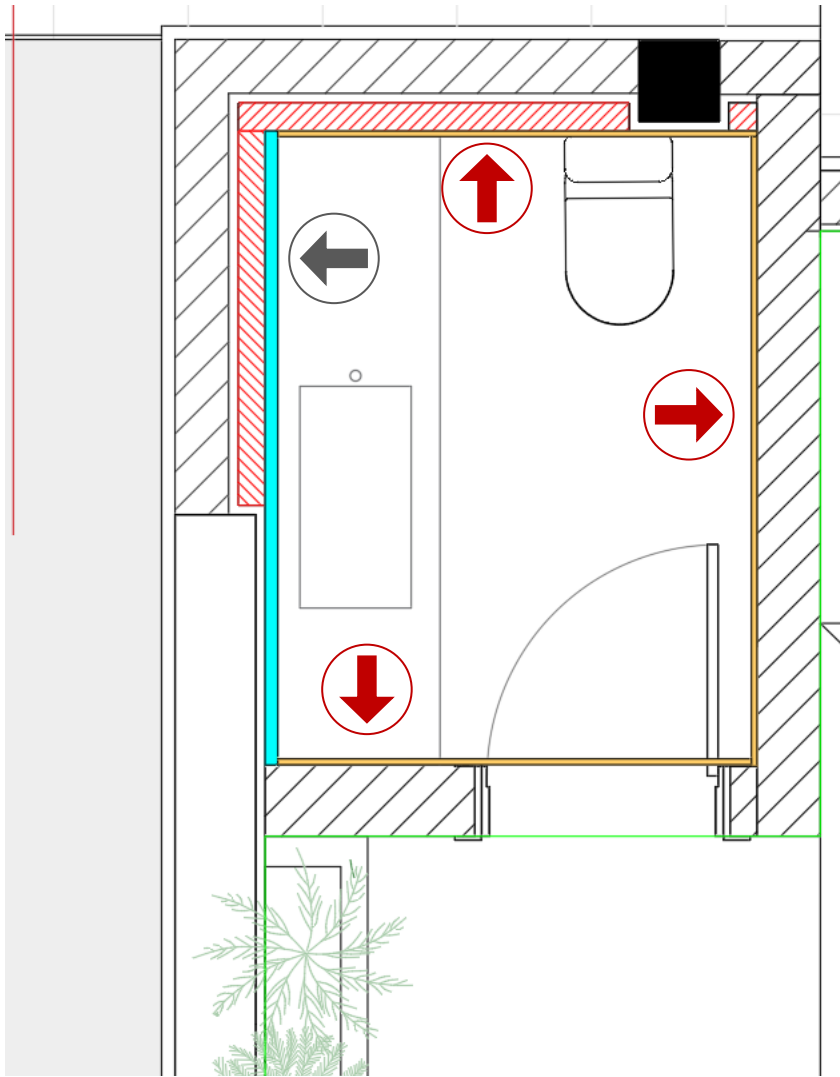

LOBBY: BATHROOM LOBBY

WALLS IN THE BATHROOM LOBBY

**GENERAL WALLS:
TOKIO Ivory or
SIMILAR**
60x120 24"x48"
Natural Rectified

DESCRIPTION:

The "Tokio" series by Geotiles is one of the most comprehensive collections with a wide range of decorative options within Geotiles' porcelain manufacturing. This collection is made in three cool colors with a cement-like appearance and a very smooth graphic design, allowing spaces to be covered without the ceramic being a limiting factor for the rest of the decorative elements in our homes.

ASPECT	Cement
FINISH	Matte
THICKNESS	10mm
FULL BODY/ COLORED MASS	Yes
RECTIFIED	No
RECTIFIED	Yes
COUNTRY OF ORIGIN	SPAIN
MEASUREMENT (CM) SIDE PLUS LENGTH (P)	60-100cm
MEASUREMENT (CM) SIDE PLUS LENGTH (P)	100-200cm
MATERIAL TYPE	Colored body porcelain / full body porcelain
CERAMIC USE	Interior walls and floors
WHERE TO SEE IT	Store: Biure N-II km.765
UNIT OF MEASUREMENT	/m2