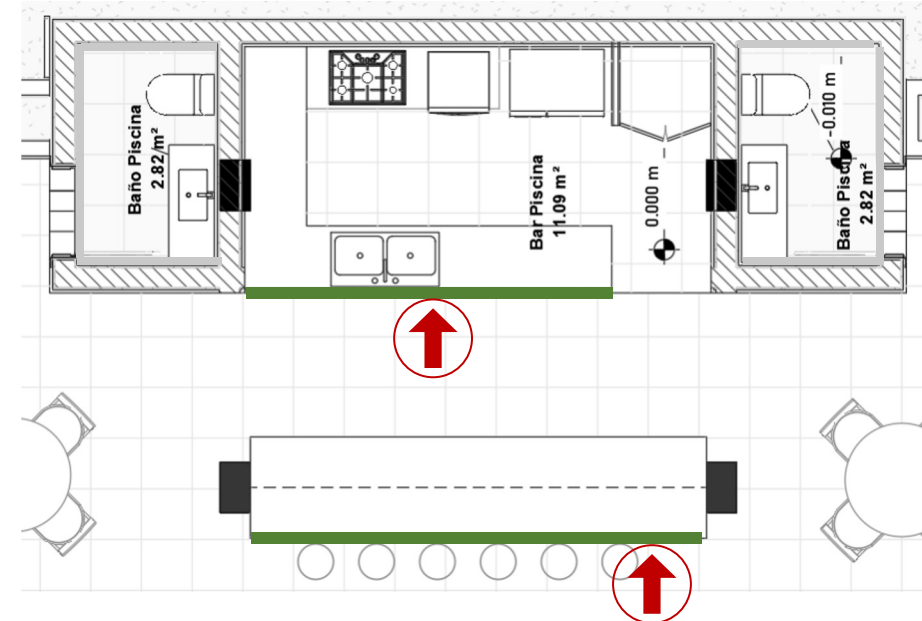

Specifications:

- Size: 2.5" x 10"
- Composition: Porcelain
- 5.38 square feet per box
- 34 pieces per box
- High gloss finish
- Residential use: walls, shower enclosures
- Commercial use: walls, shower enclosures
- Variety of trims available
- Equipe Tribeca specifications sheet available.