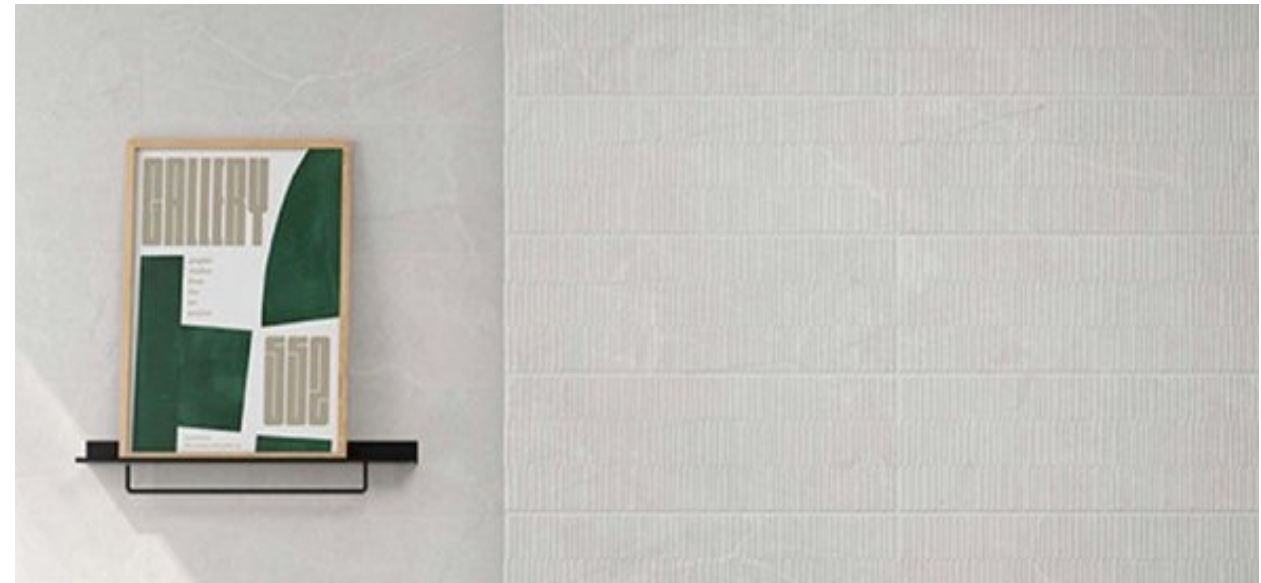

FICHA TÉCNICA

Aspecto	Piedra	Color	Crudo
Medidas	30x90	Acabado Cerámica	Mate
Rectificado	Rectificado	Espesor cerámica	9mm
Destonificado	Destonificado Medio	Decorados Cerámica	Decorado con Relieve
Soporte Cerámica	Pasta Blanca	Ambientes	Baños