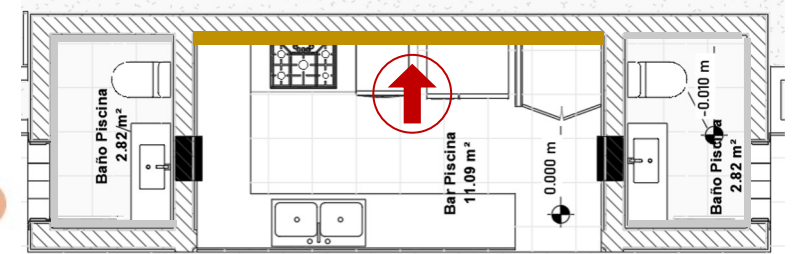

Specifications:

- Size: 2.5" x 10"
- Composition: Porcelain
- 5.38 square feet per box
- 34 pieces per box
- High gloss finish
- Residential use: walls, shower enclosures
- Commercial use: walls, shower enclosures
- Variety of trims available
- Equipe Tribeca specifications sheet available.

EQUIPE TILES: TRIBECA SAGE WHISPER
6 x 24,6 cm / 21/2" x 10"

Formate

6 x 24.6 cm
2½" x 10"

AMENITIES: POOL BAR

BACK WALL BAR

LENOX

GEOWOODS

PORCELAIN TILES

ROBLE

NATURAL RECTIFIED

20x120 / 8"x48"

**BACK WALL BAR:
GEOTILES:LENOX
OAK**
20x120 8"x48"
Natural Rectified

***Herringbone
installation**

Aspecto	Madera
Medidas	20x120
Rectificado	Rectificado
Destonificado	Destonificado Medio
Soporte Cerámica	Porcelánico Esmaltado