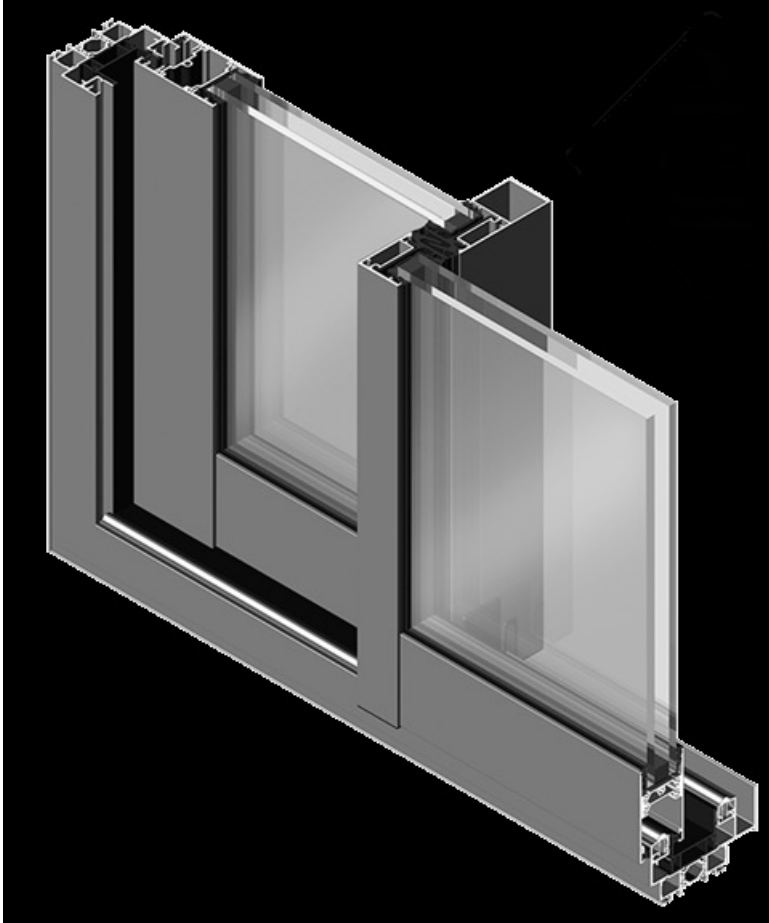

RAILING INSIDE APARTMENTS AND IN GENERAL

SELECTION

DESCRIPTION:

- Maximum measurements of H: 2.70 m x L: 4.50 m.
- Maximum weight per panel = 300 kg with openings equipped with triple stainless-steel bearings.

THERMAL PERFORMANCE

- With U_w values = 1.2 W/m².K and S_w = 0.45. Double glazing U_g = 1.0 W/m² .K + insulating spacer.

WEATHER PERFORMANCE

Air permeability

- Minimal loss, a response to energy efficiency.
- With values 0.52 m³ /h/m² (1 panel + fixed): (H: 2.50 m x L: 3 m).

ACOUSTIC PERFORMANCE

- Equivalent to a casement window.
- French door 1 panel + 1 fixed (H: 2.2 x L: 2.8 m) + fixed: 35 dB (Ra,Tr).

DESIGN

- Reduced aluminum mass (-35%) with only 68 mm and 77 mm of visible aluminum.
- Minimal dimension between panel-to-panel encounters.
- Concealed drainage in all applications.

ACCESSIBILITY AND COMFORT

- Application adapted for easy access.
- PRM (Persons with Reduced Mobility) floor profile embedded or with a ramp profile.
- Option for motorization to facilitate opening and closing of large and considerable weight elements.

LOCKS

- Multiple options with a pure design, with and without locking, and with 2 and 3 points.