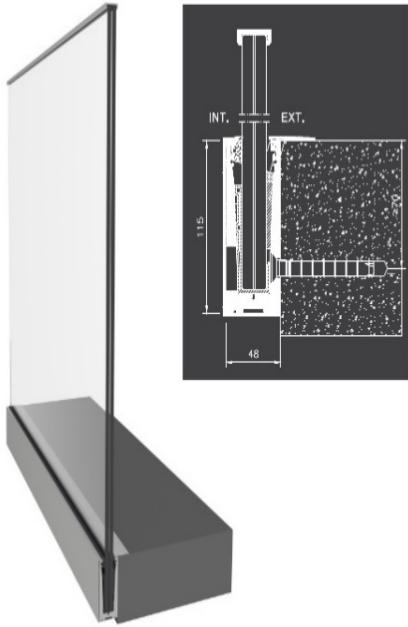

RAILING INSIDE APARTMENTS AND IN GENERAL

SELECTION

DESCRIPTION:

Minimalist railing system that combines the most avant-garde aesthetics with the highest safety standards. The so-called 'U' system has been designed to accommodate laminated safety glass and can be installed on the floor slab, on the edge of the floor slab, or flush (see image of sections).

Glazing possibilities: natural laminated 8+8.2 mm