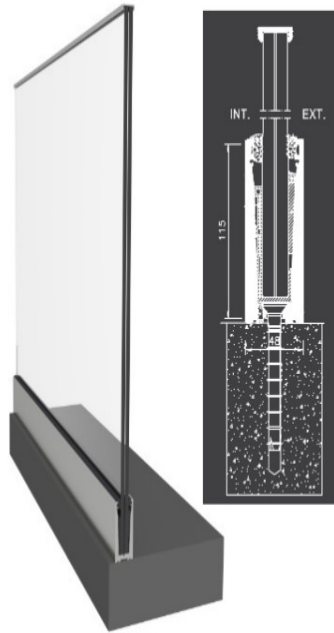

RAILING INSIDE APARTMENTS AND IN GENERAL

SELECTION

DESCRIPTION:

Minimalist railing system that combines the most avant-garde aesthetics with the highest safety standards. The so-called 'U' system has been designed to accommodate laminated safety glass and can be installed on the floor slab, on the edge of the floor slab, or flush (see image of sections).

Glazing possibilities: natural laminated 8+8.2 mm