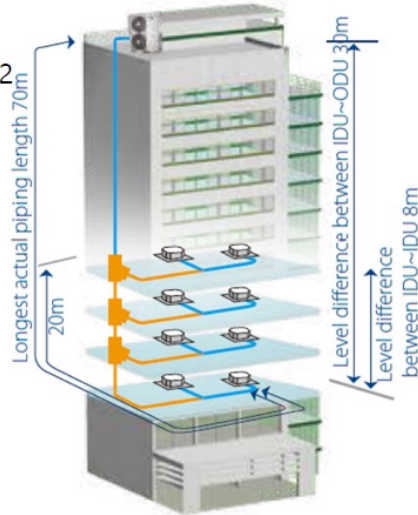

AIR CONDITIONING SYSTEM

SELECTION

Outdoor Units: VRF Side Discharge . Series SD Heat Pump –

- 2 models, 86,000 & 96,000 Btu/h
- Connectable Indoor Units Quantity up to 12
- Precise Oil Control Technology
- Advanced Silence Technology

Long Piping Capability		
Piping length	Capability (m(ft.))	
	m	FT
Total piping length	120	394
Longest length - actual (equivalent)	60/70	(197/230)
Longest length after first branch	20	66
Longest length after nearest branch	15	49
Largest level difference between IDUs and ODU-ODU up (down)	30/20	(98/66)
Largest level difference between IDUs	8	26

AHU Connection Kit
Connect to Comfort Time or third-party DX AHU

Control Systems
Smart control systems

Ventilation
Heat recovery ventilator (HRV)

Indoor Units
VRF indoor units