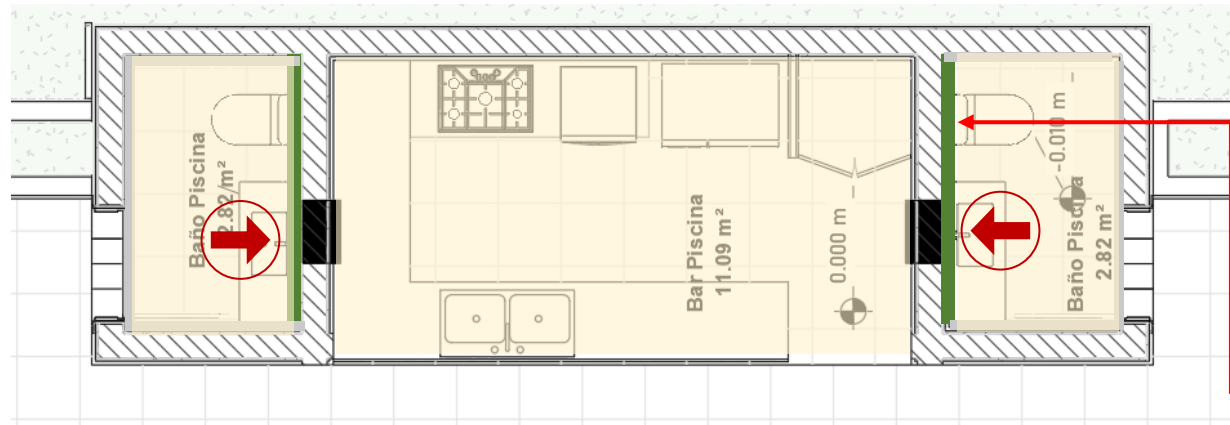

AMENITIES: POOL BATHROOMS

SELECTION

FLOOR FOR THE BAR AREA AND POOL BATHROOMS: CLASSIC CORALINA WITH SLIGHTLY ROUGH TEXTURE 30x60

DESCRIPTION:

This particular stone offers us the opportunity to unleash our imagination and creativity, which is why architects and designers who love to blend classic colonial past with contemporary and natural environments see in the versatility of coralina the possibility to create unique and unrepeatable spaces. Its charm and warmth make them distinguished.