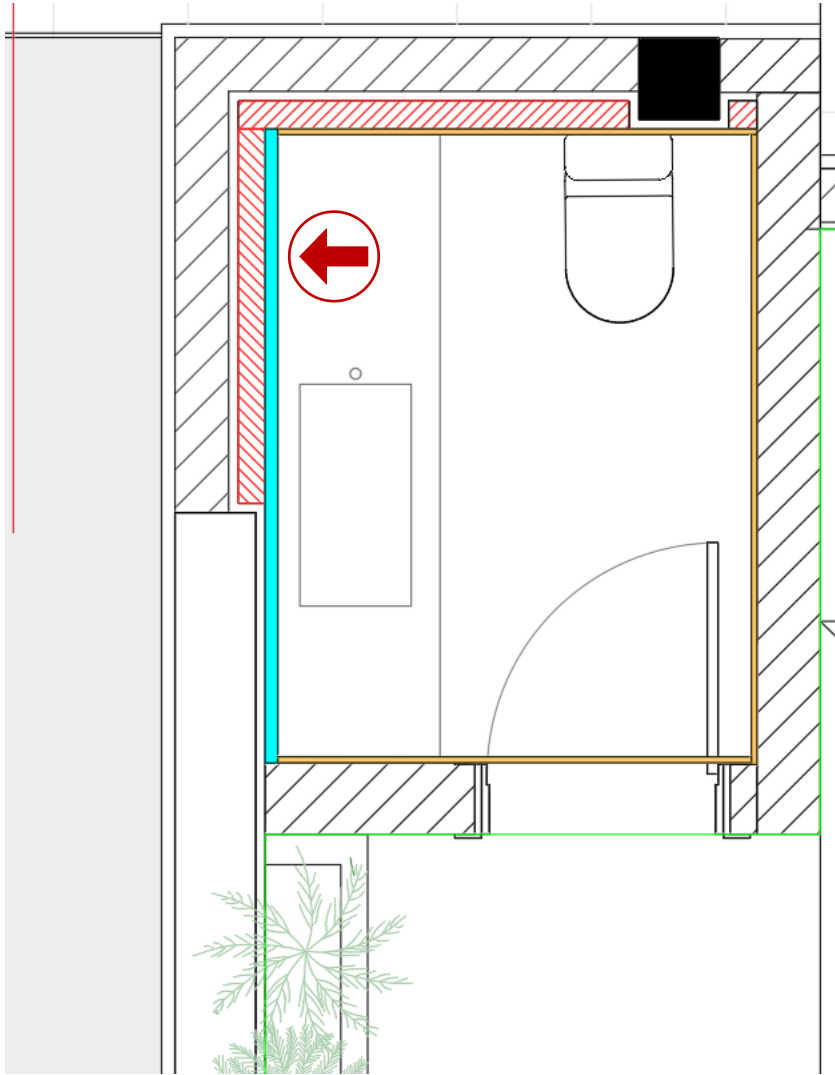

LOBBY

FACADE LOBBY

IVORY

GENERAL WALLS: GEOTILES:
MEMORY IVORY 60x120 / 24"x48" OR
SIMILAR

FLOORS: GEOTILES:
MEMORY IVORY 120x120 / 24"x48"
OR SIMILAR

LOBBY: BATHROOM LOBBY

WALL BEHIND THE SINK

**WALL BEHIND THE SINK: PERSA
IVORY or SIMILAR**
60x120 (F) 24"x48"
Natural Rectified