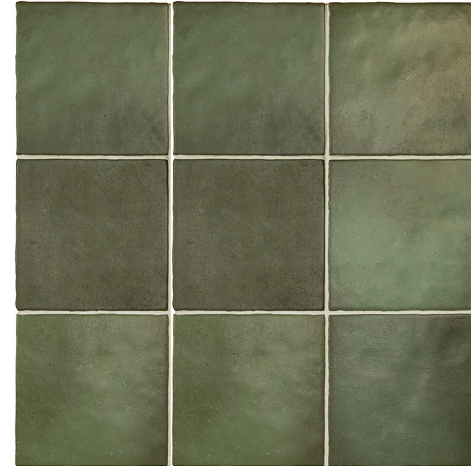

SHOWER WALLS AND SINK WALL

EQUIPE TILES: Magma Malachite 13,2x13,2 cm
or SIMILAR

**GENERAL WALLS:
GRANIPLAST COLOR OFFWHITE**