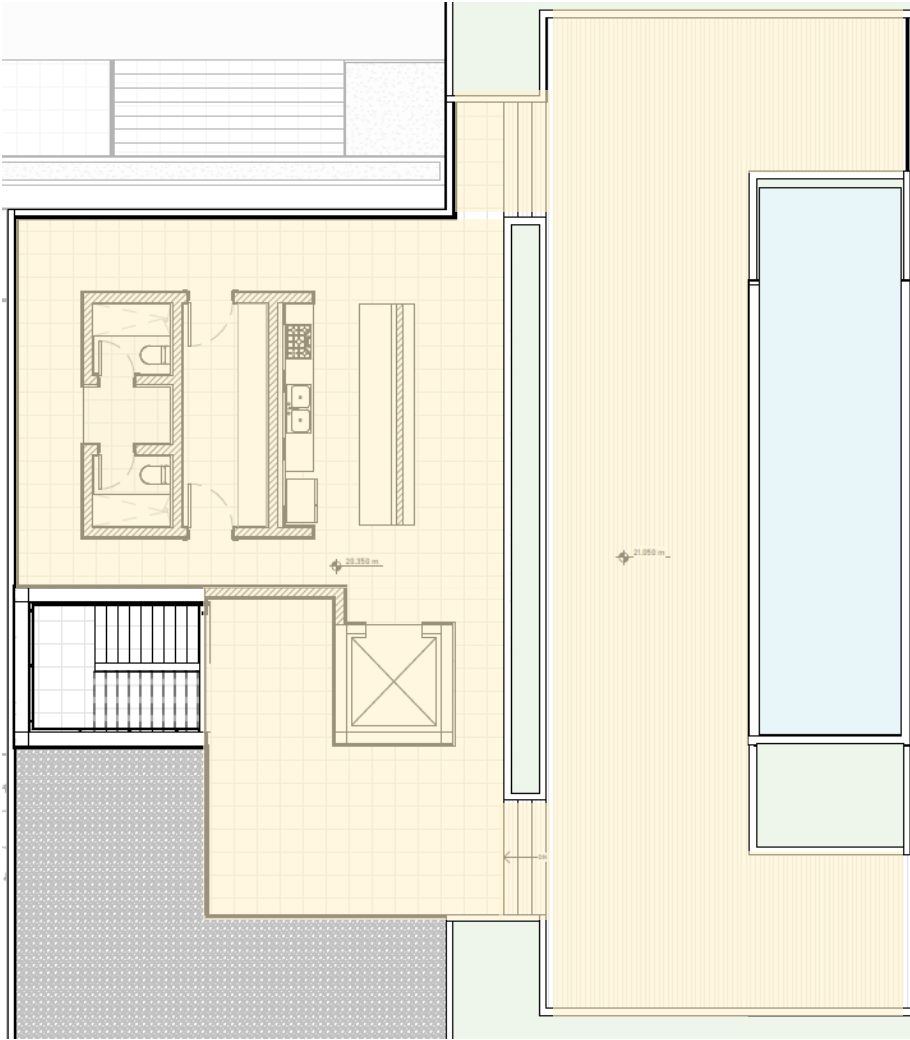

AMENITIES: ROOFTOP BAR

GENERAL ROOFTOP FLOORING