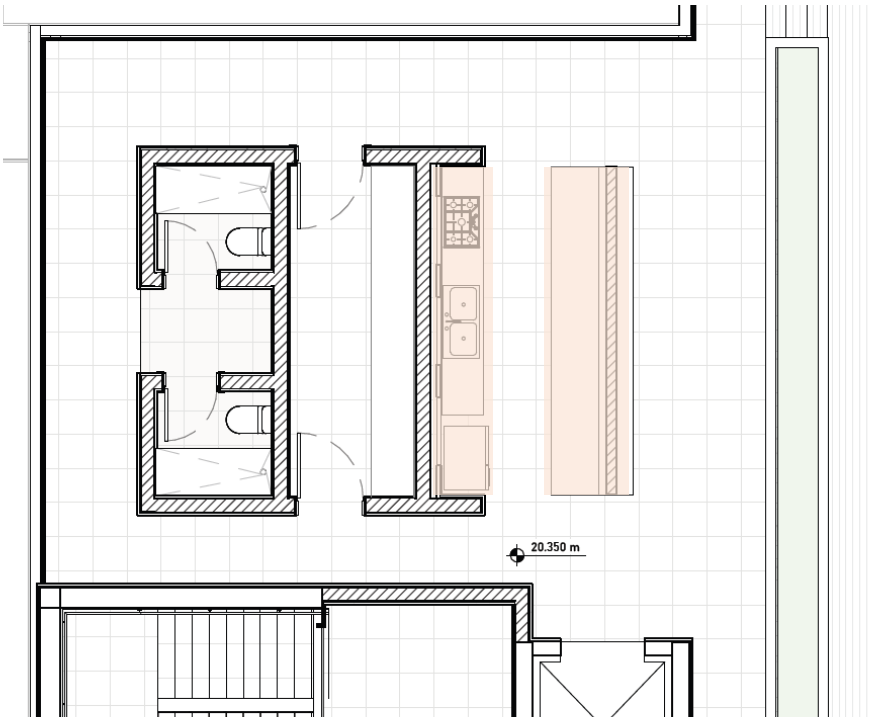

**FRONT OF THE BAR:
EQUIPE TILES TRIBECA SAGE WHISPER
6 x 24,6 cm / 2 1/2" x 10"
OR SIMILAR**

Formate

6 x 24.6 cm
2 1/2" x 10"

AMENITIES: ROOFTOP BAR

GENERAL FLOOR DESIGN REFERENCES

BAR COUNTER (WATERFALL STYLE) AND BACKBAR COUNTER