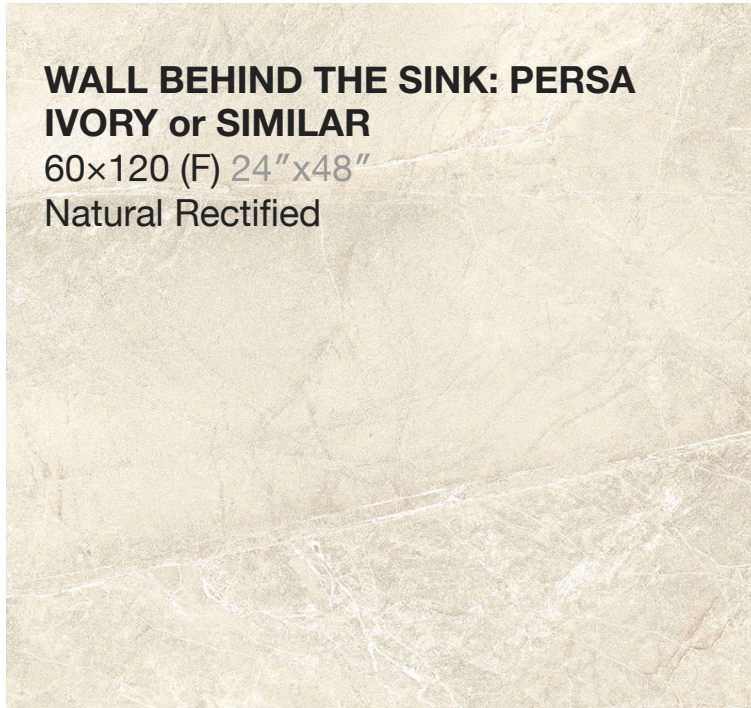

LOBBY

FACADE LOBBY

IVORY

GENERAL WALLS: GEOTILES:
MEMORY IVORY 60x120 / 24"x48" OR
SIMILAR

FLOORS: GEOTILES:
MEMORY IVORY 120x120 / 24"x48"
OR SIMILAR

LOBBY: BATHROOM LOBBY

WALL BEHIND THE SINK

**WALL BEHIND THE SINK: PERSA
IVORY or SIMILAR**
60x120 (F) 24"x48"
Natural Rectified