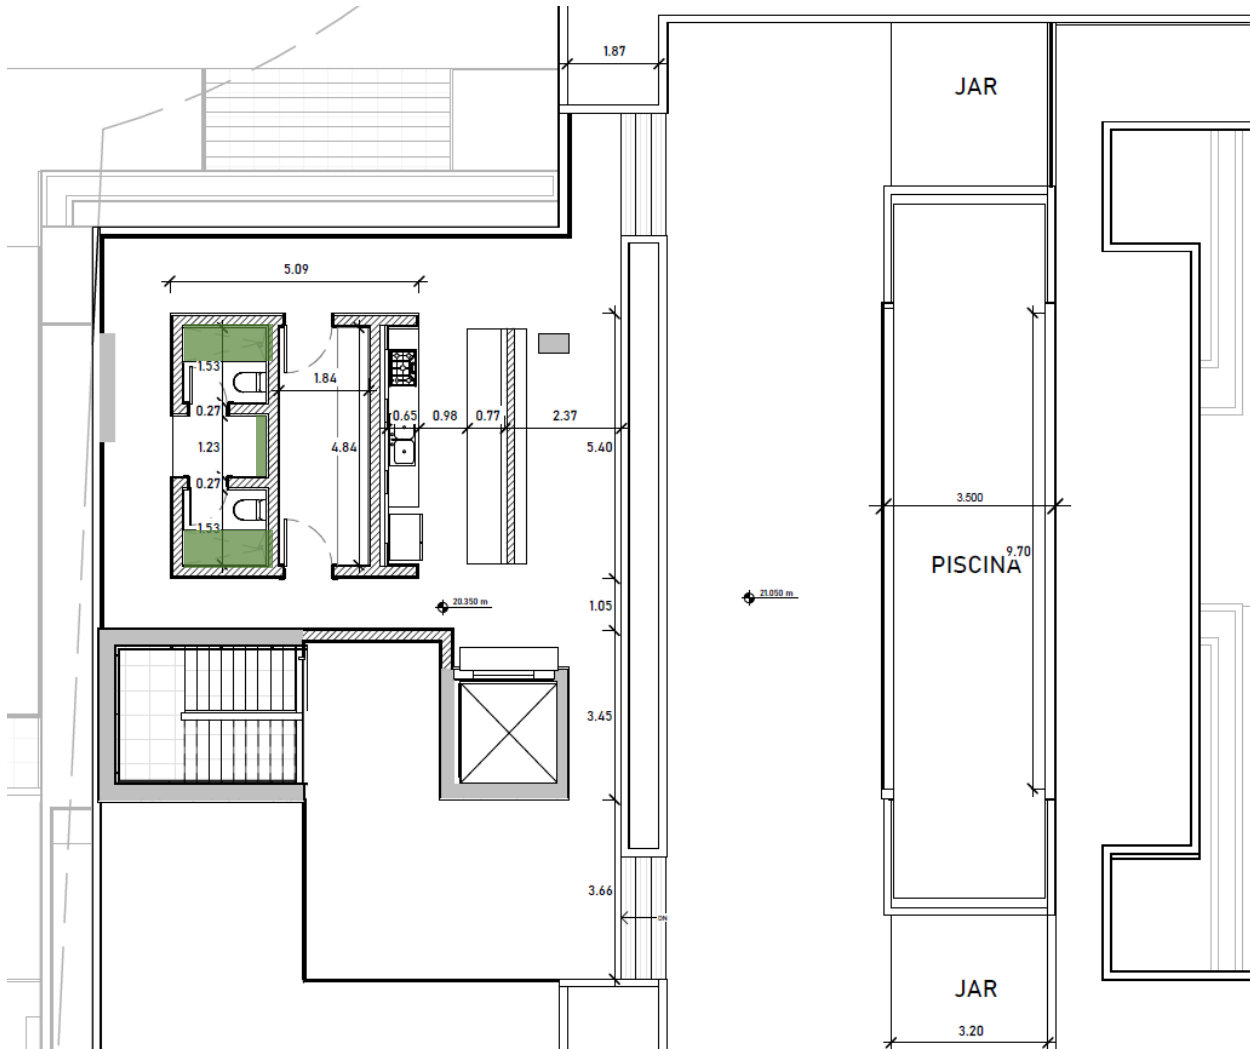

APARTMENT INTERIOR: ROOFTOP BATHROOM

SELECTION

Formatos

13,2 x 13,2 cm
5" x 5"