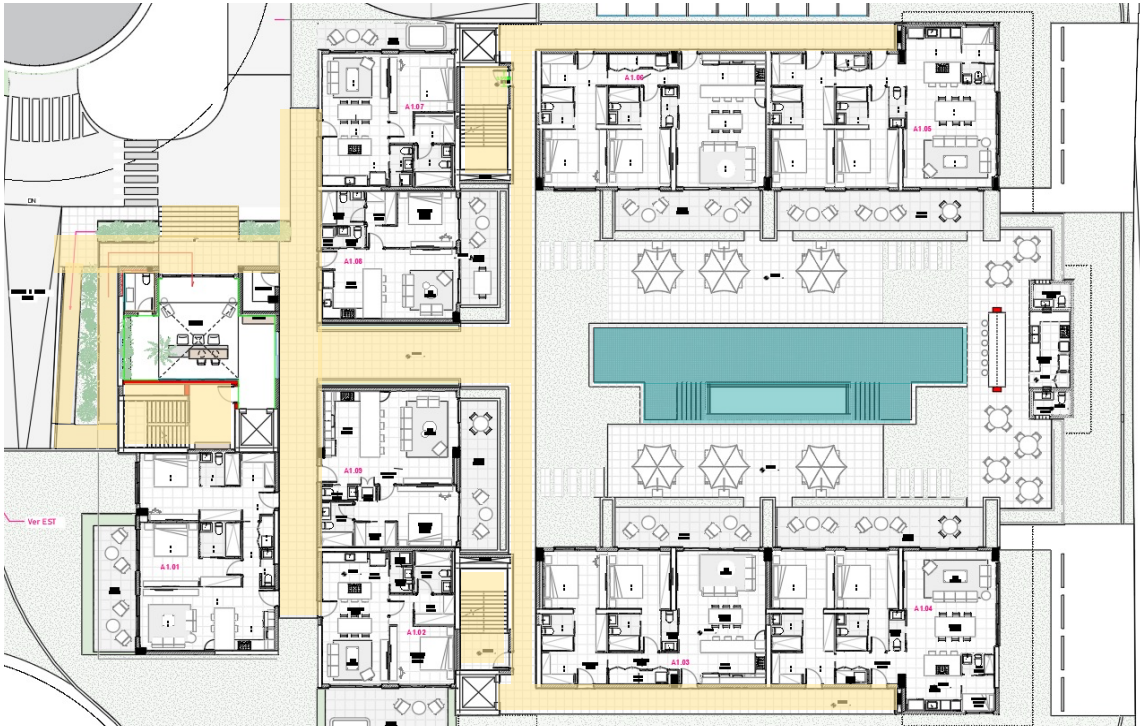

COMMUNICATION NODES AND CIRCULATION PATHWAYS

GEOTILES: LAVICA sand or SIMILAR
30x90 12"x36"
Rectified

DESCRIPTION:

Geotiles introduces the Lavica collection, a comprehensive range that mirrors basalt stone.

It includes rectified 30x90 tiles and 25x50 wall tiles with decorative reliefs, complementing the porcelain stoneware collection that mimics volcanic stone.

FICHA TÉCNICA

Color	Beige claro
Acabado Cerámica	Mate
Espesor cerámica	8mm
Soporte Cerámica	Pasta Blanca

Medidas	30x90
Rectificado	Rectificado
Destonificado	Destonificado Medio
Ambientes	Baños