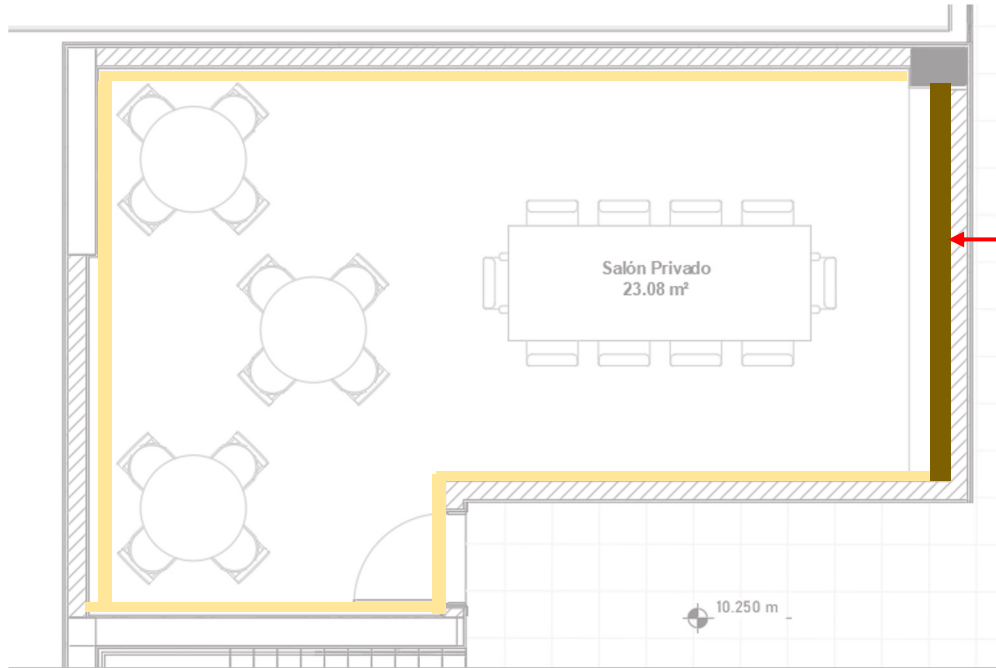

AMENITIES: COWORKING SPACE

COWORKING SPACE CLADDING