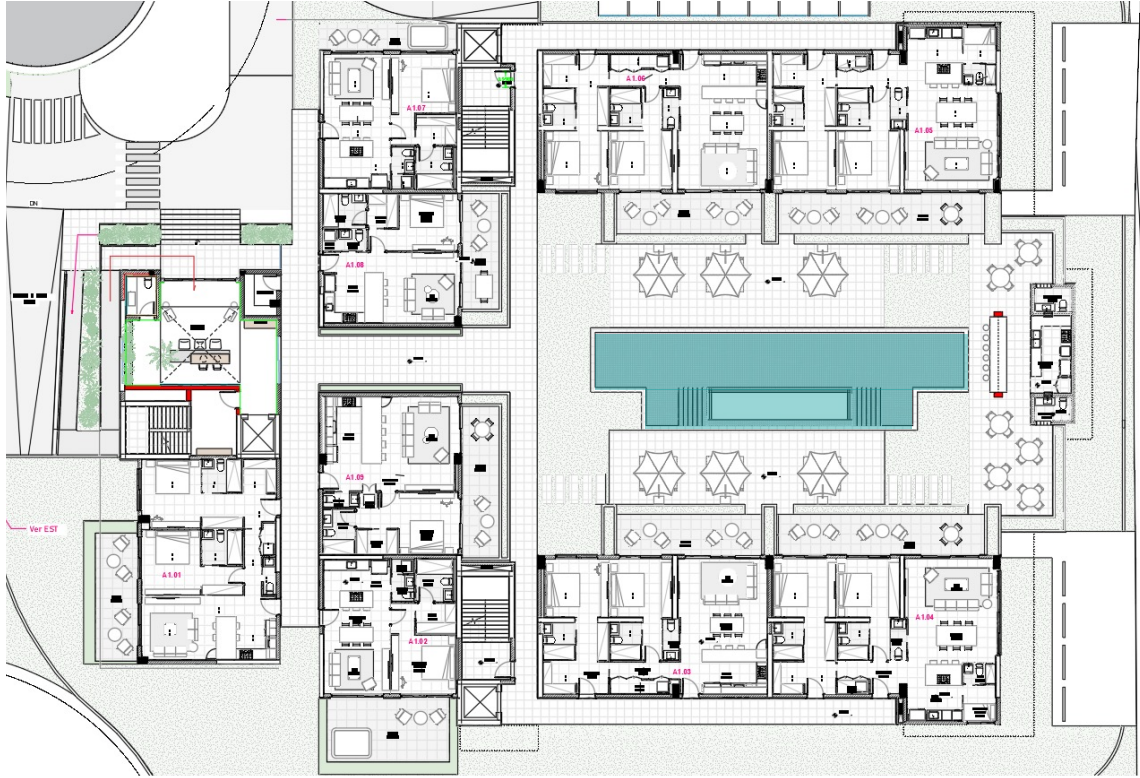

POOL

POOL COVERINGS

FICHA TÉCNICA

Aspecto	Piedra	Color	Verde
Acabado Cerámica	Mate	Rectificado	Sin Rectificar
Espesor cerámica	9mm	Destonificado	Destonificado Fuerte
Antideslizante	Clase 3	Soporte Cerámica	Porcelánico Masa Coloreada
Ambientes	Exteriores		

DESCRIPTION:

Geotiles introduces the Bali collection, highly sought after by enthusiasts of stony themes in pool areas. The Bali collection replicates the Balinese stone commonly used for pool cladding.

As the collection features a Class 3 anti-slip finish, it can be used both inside and outside the pool, ensuring necessary safety by creating a non-slip environment in the wet areas surrounding the pool.

This collection mirrors the green hues of Balinese stone, incorporating rust tones and different tonalities in each piece. This variety contributes to a multitude of patterns, effectively recreating the natural Balinese stone aesthetics.