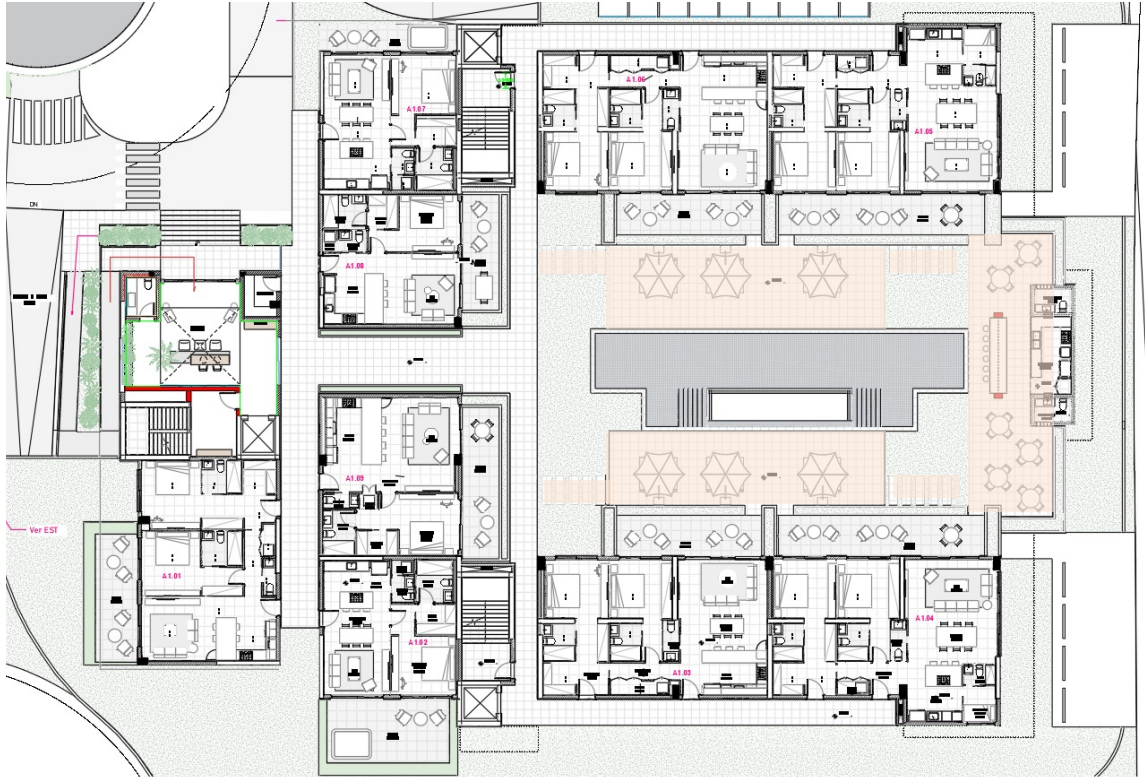

POOL

FLOORING FOR THE POOL AND BAR AREA

CLASSIC CORALINA – SLIGHTLY ROUGHNED 30x60

DESCRIPTION:

This particular stone offers us the opportunity to unleash our imagination and creativity. Architects and designers, especially those who appreciate combining classic colonial elements with contemporary and natural environments, see in the versatility of coralina the possibility of creating unique and unrepeatable atmospheres. Its charm and warmth give these spaces a distinguished character.