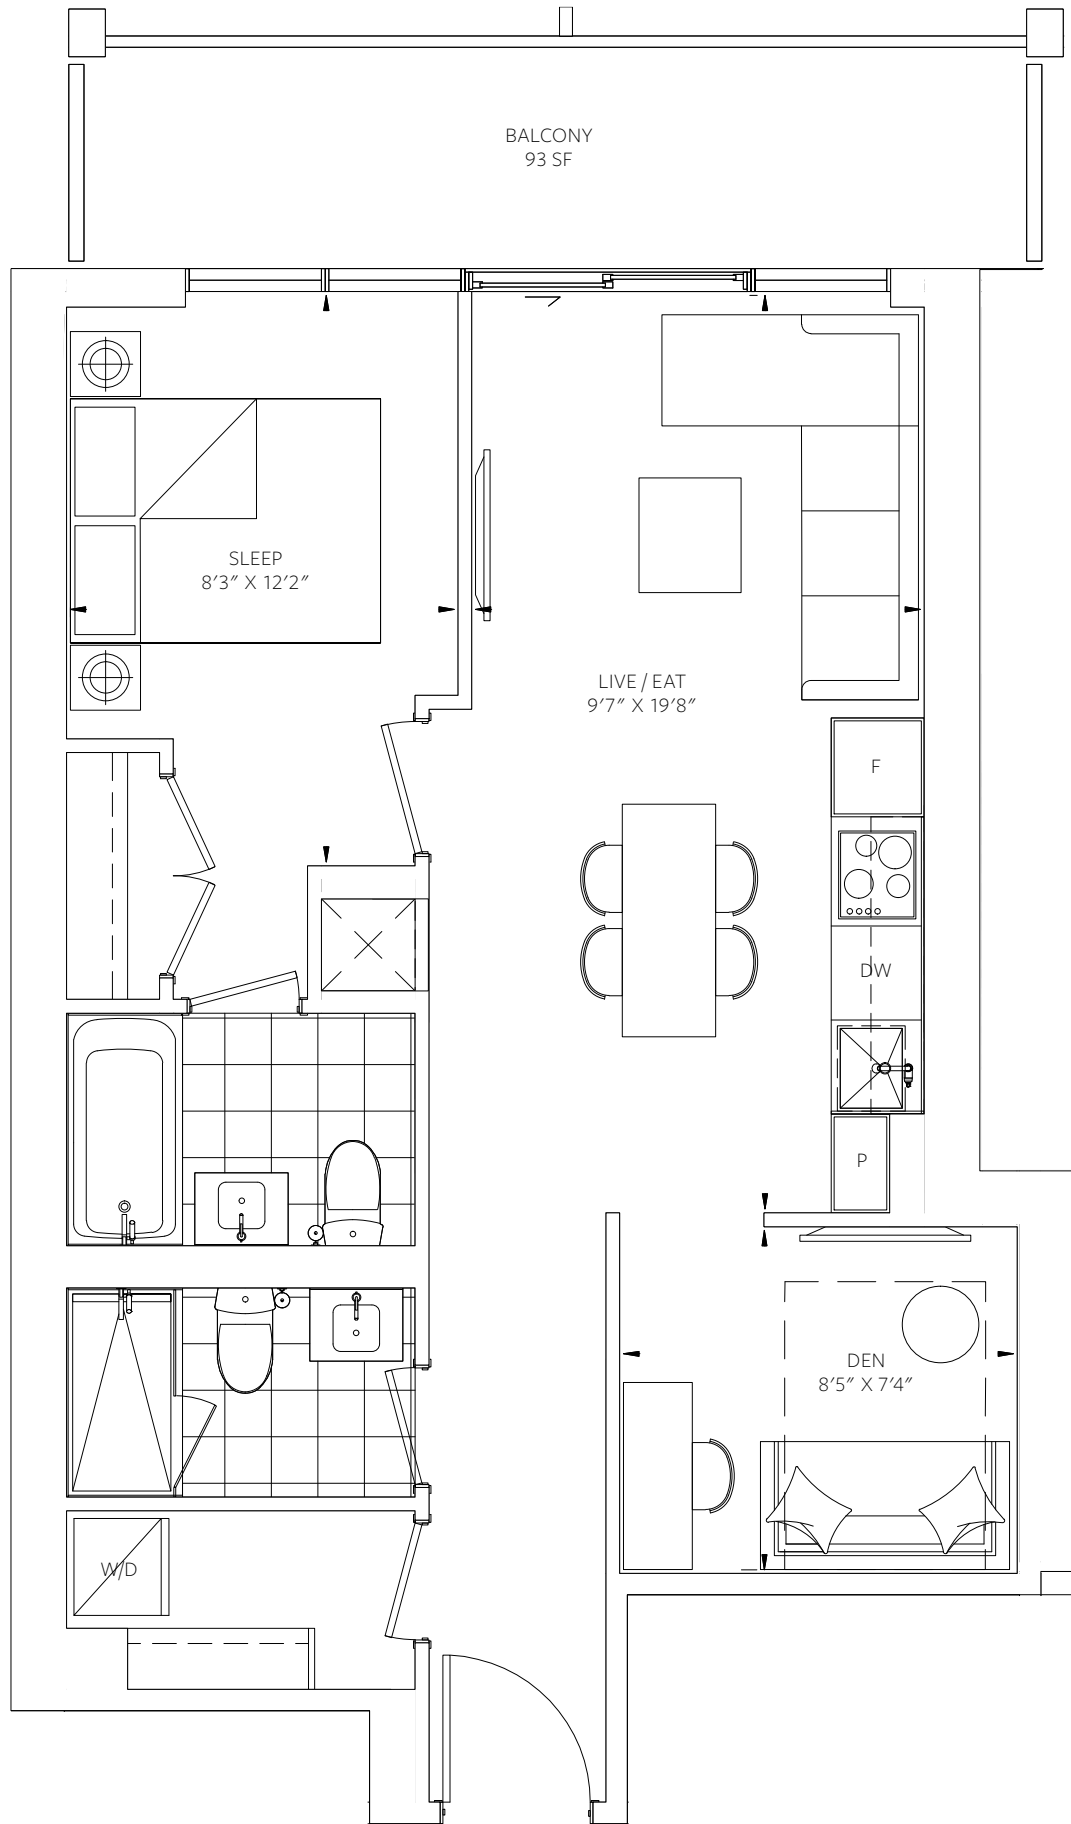

88 QUEEN

SUITE LAYOUTS

Where mornings are calm and evenings exciting, 88 Queen brings simple back into your life. Thoughtfully designed. Outfitted with stellar features. Every suite is homey. Comforting. And decidedly chic. Here you can live life, your style.

1 BEDROOM + DEN
INTERIOR 585 SF
EXTERIOR 90 SF

TOTAL
675 SF

7th floor no balcony.

B2

1 BEDROOM + DEN
INTERIOR 623 SF
EXTERIOR 102 SF

TOTAL
725 SF

B3

1 BEDROOM + DEN

INTERIOR 623 SF

EXTERIOR 93 SF

TOTAL

716 SF

KEYPLAN: 53-56

KEYPLAN: 8-28 30-52

B4

1 BEDROOM + DEN
INTERIOR 676 SF
EXTERIOR 99 SF

TOTAL
775 SF

KEYPLAN: 53-56

KEYPLAN: 29

KEYPLAN: 8-28 30-52

KEYPLAN: 7

C1

2 BEDROOM
INTERIOR 646 SF
EXTERIOR 89 SF

TOTAL
735 SF