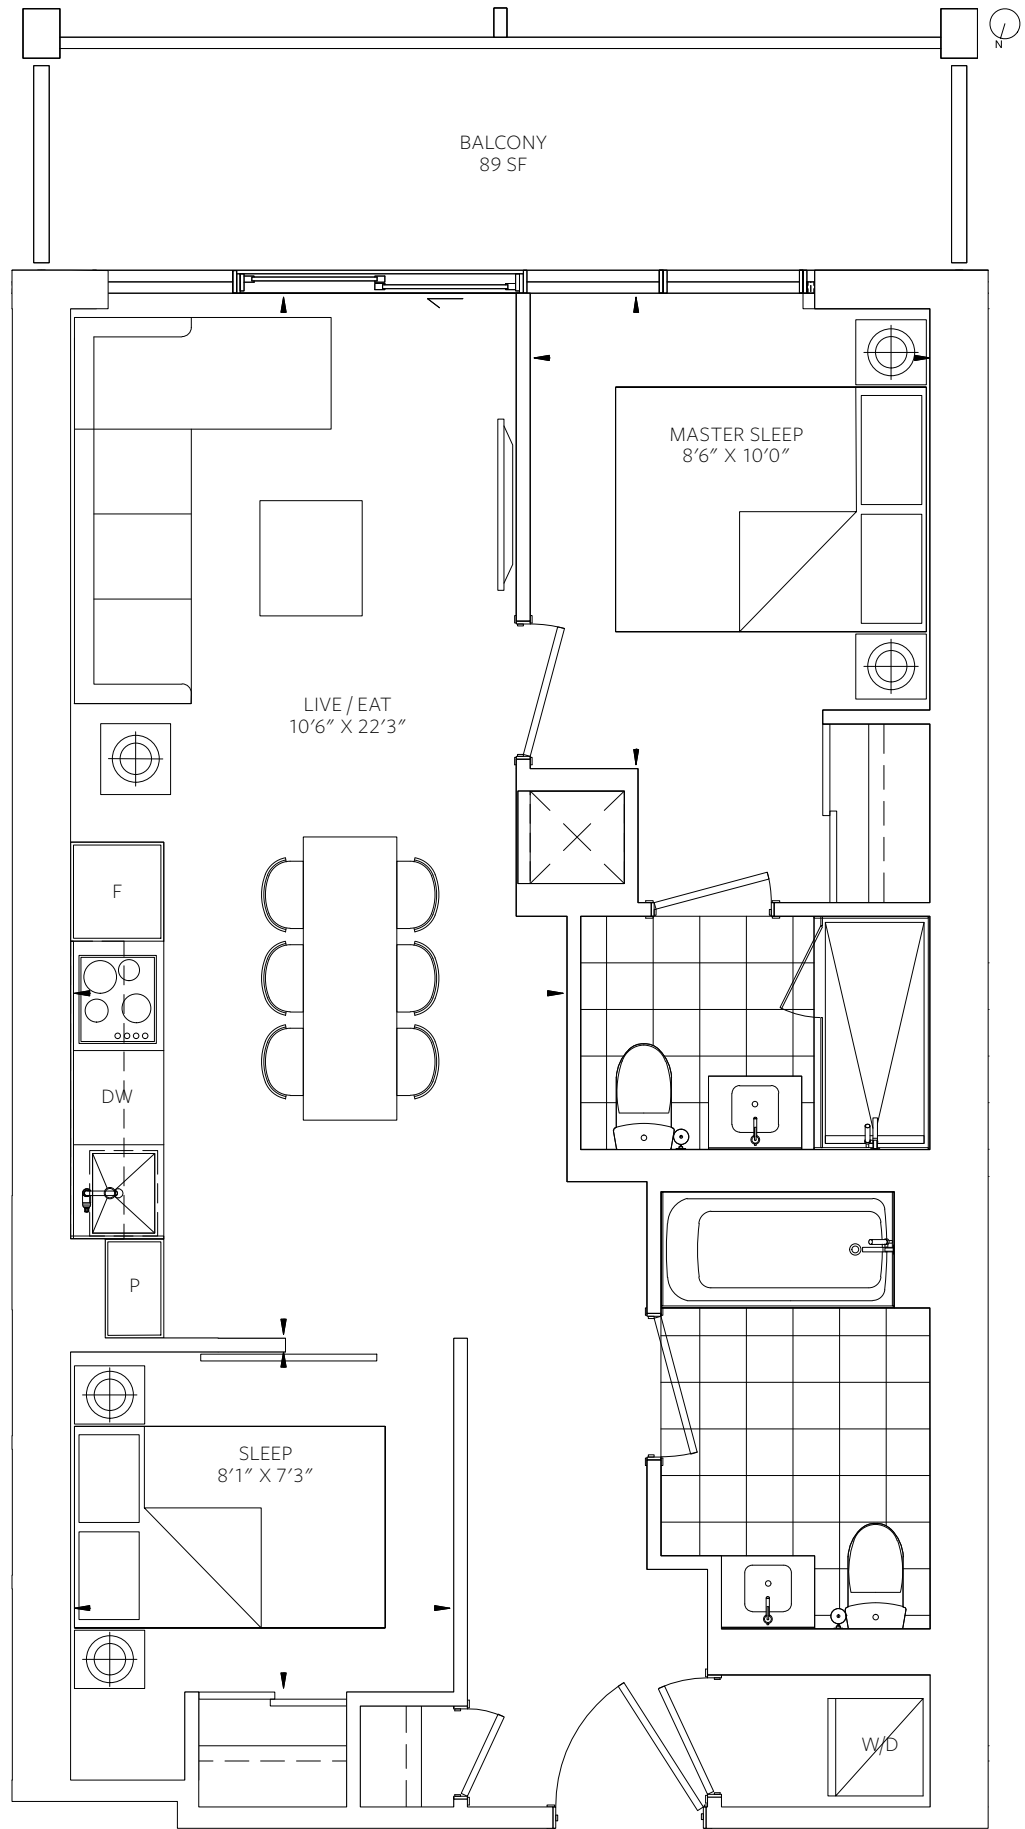

INTERIOR 623 SF

EXTERIOR 93 SF

TOTAL

716 SF

KEYPLAN: 53-56

KEYPLAN: 8-28 30-52

B4

1 BEDROOM + DEN
INTERIOR 676 SF
EXTERIOR 99 SF

TOTAL
775 SF

KEYPLAN: 53-56

KEYPLAN: 29

KEYPLAN: 8-28 30-52

KEYPLAN: 7

C1

2 BEDROOM
INTERIOR 646 SF
EXTERIOR 89 SF

TOTAL
735 SF

C2

2 BEDROOM
INTERIOR 648 SF
EXTERIOR 89 SF

TOTAL
737 SF

C3

2 BEDROOM
INTERIOR 656 SF
EXTERIOR 89 SF

TOTAL
745 SF

C4

2 BEDROOM
INTERIOR 713 SF
EXTERIOR 121 SF

TOTAL
834 SF

C5

2 BEDROOM
INTERIOR 714 SF
EXTERIOR 134 SF

TOTAL
848 SF

E1

3 BEDROOM
INTERIOR 767 SF
EXTERIOR 97 SF

TOTAL
864 SF

KEYPLAN: 53-56