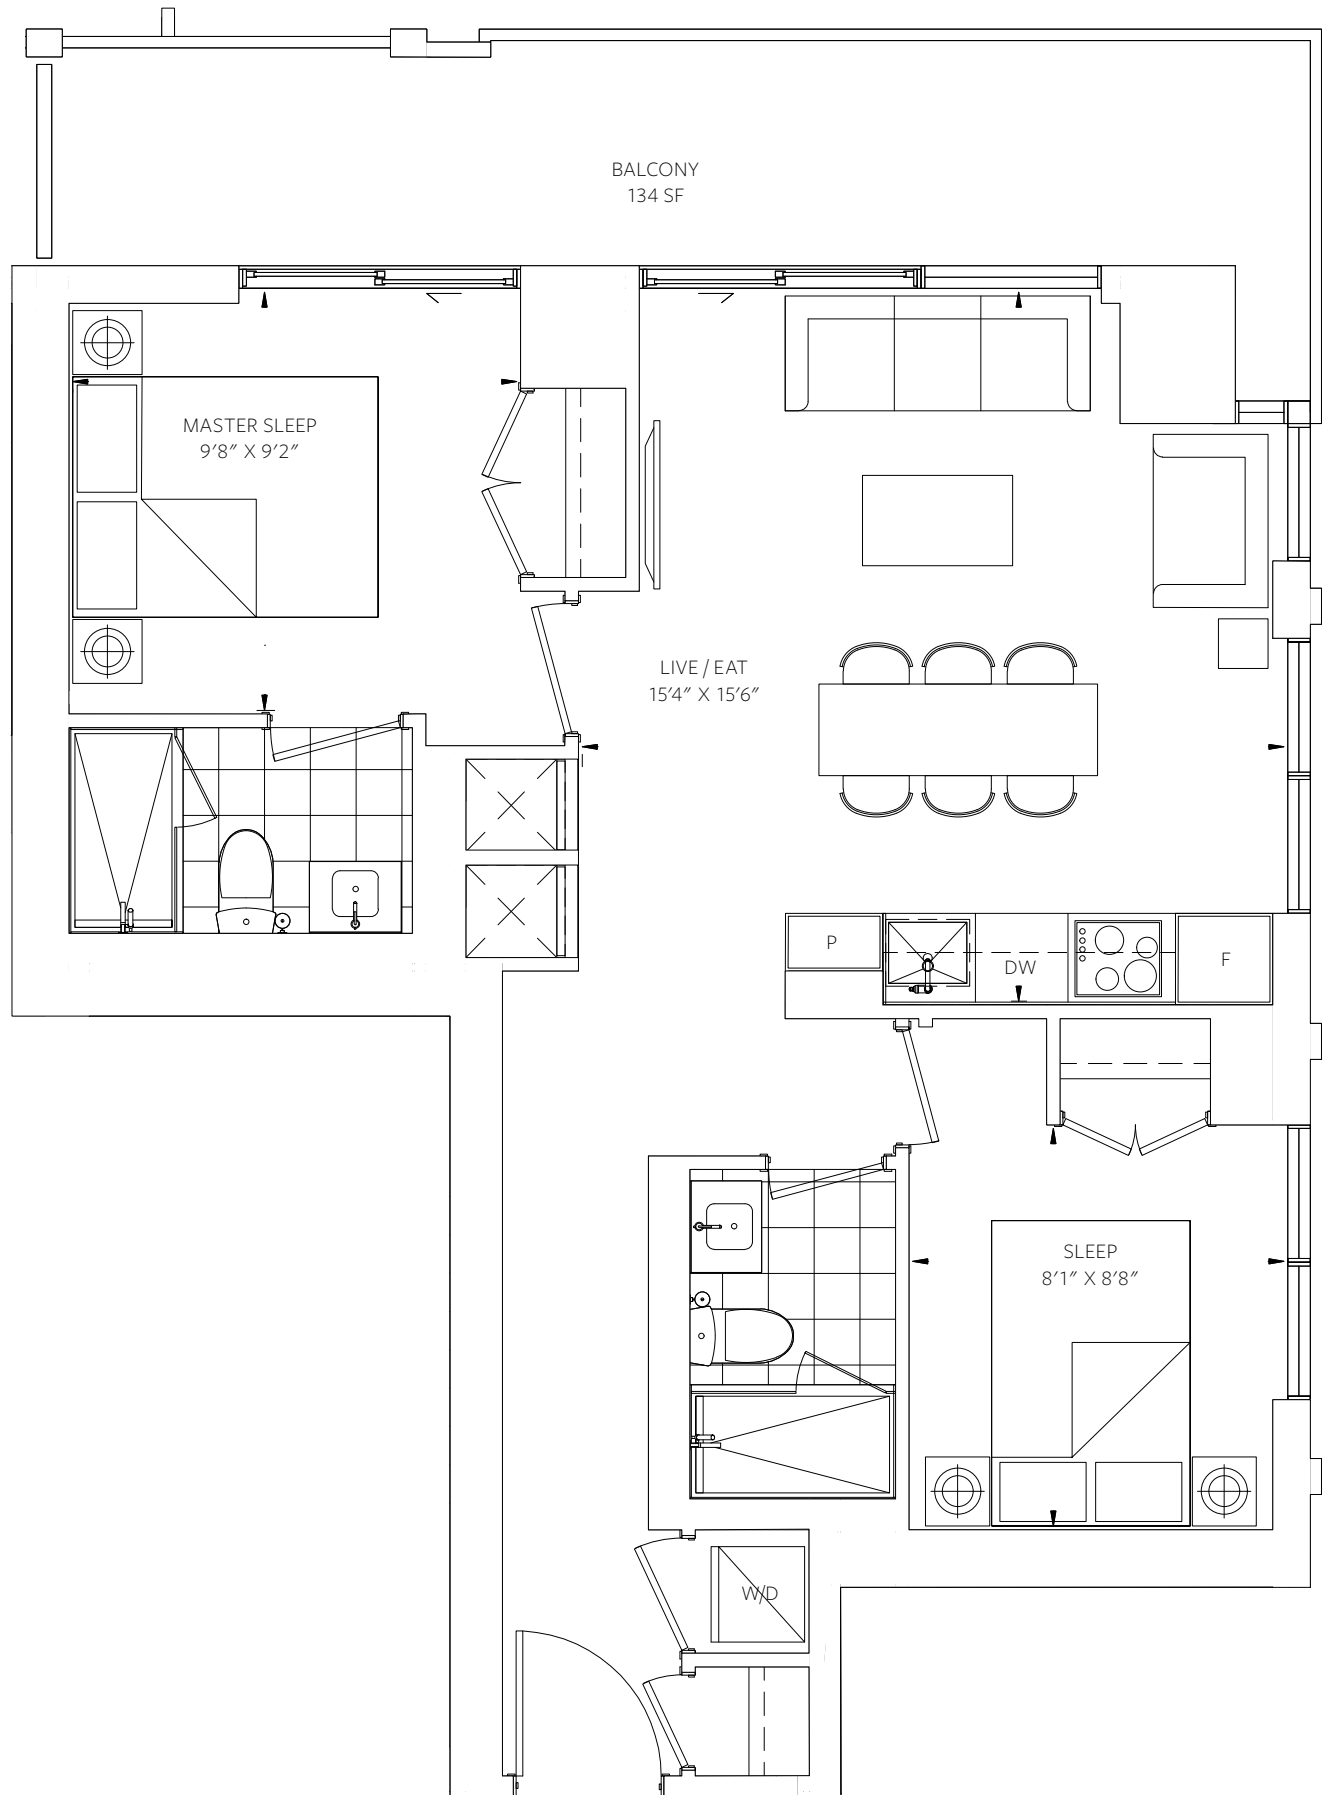

88 QUEEN

SUITE LAYOUTS

Where mornings are calm and evenings exciting, 88 Queen brings simple back into your life. Thoughtfully designed. Outfitted with stellar features. Every suite is homey. Comforting. And decidedly chic. Here you can live life, your style.

TOTAL
775 SF

KEYPLAN: 53-56

KEYPLAN: 29

KEYPLAN: 8-28 30-52

KEYPLAN: 7

C1

2 BEDROOM
INTERIOR 646 SF
EXTERIOR 89 SF

TOTAL
735 SF

C2

2 BEDROOM
INTERIOR 648 SF
EXTERIOR 89 SF

TOTAL
737 SF

C3

2 BEDROOM
INTERIOR 656 SF
EXTERIOR 89 SF

TOTAL
745 SF

C4

2 BEDROOM
INTERIOR 713 SF
EXTERIOR 121 SF

TOTAL
834 SF

C5

2 BEDROOM
INTERIOR 714 SF
EXTERIOR 134 SF

TOTAL
848 SF

E1

3 BEDROOM
INTERIOR 767 SF
EXTERIOR 97 SF

TOTAL
864 SF

KEYPLAN: 53-56