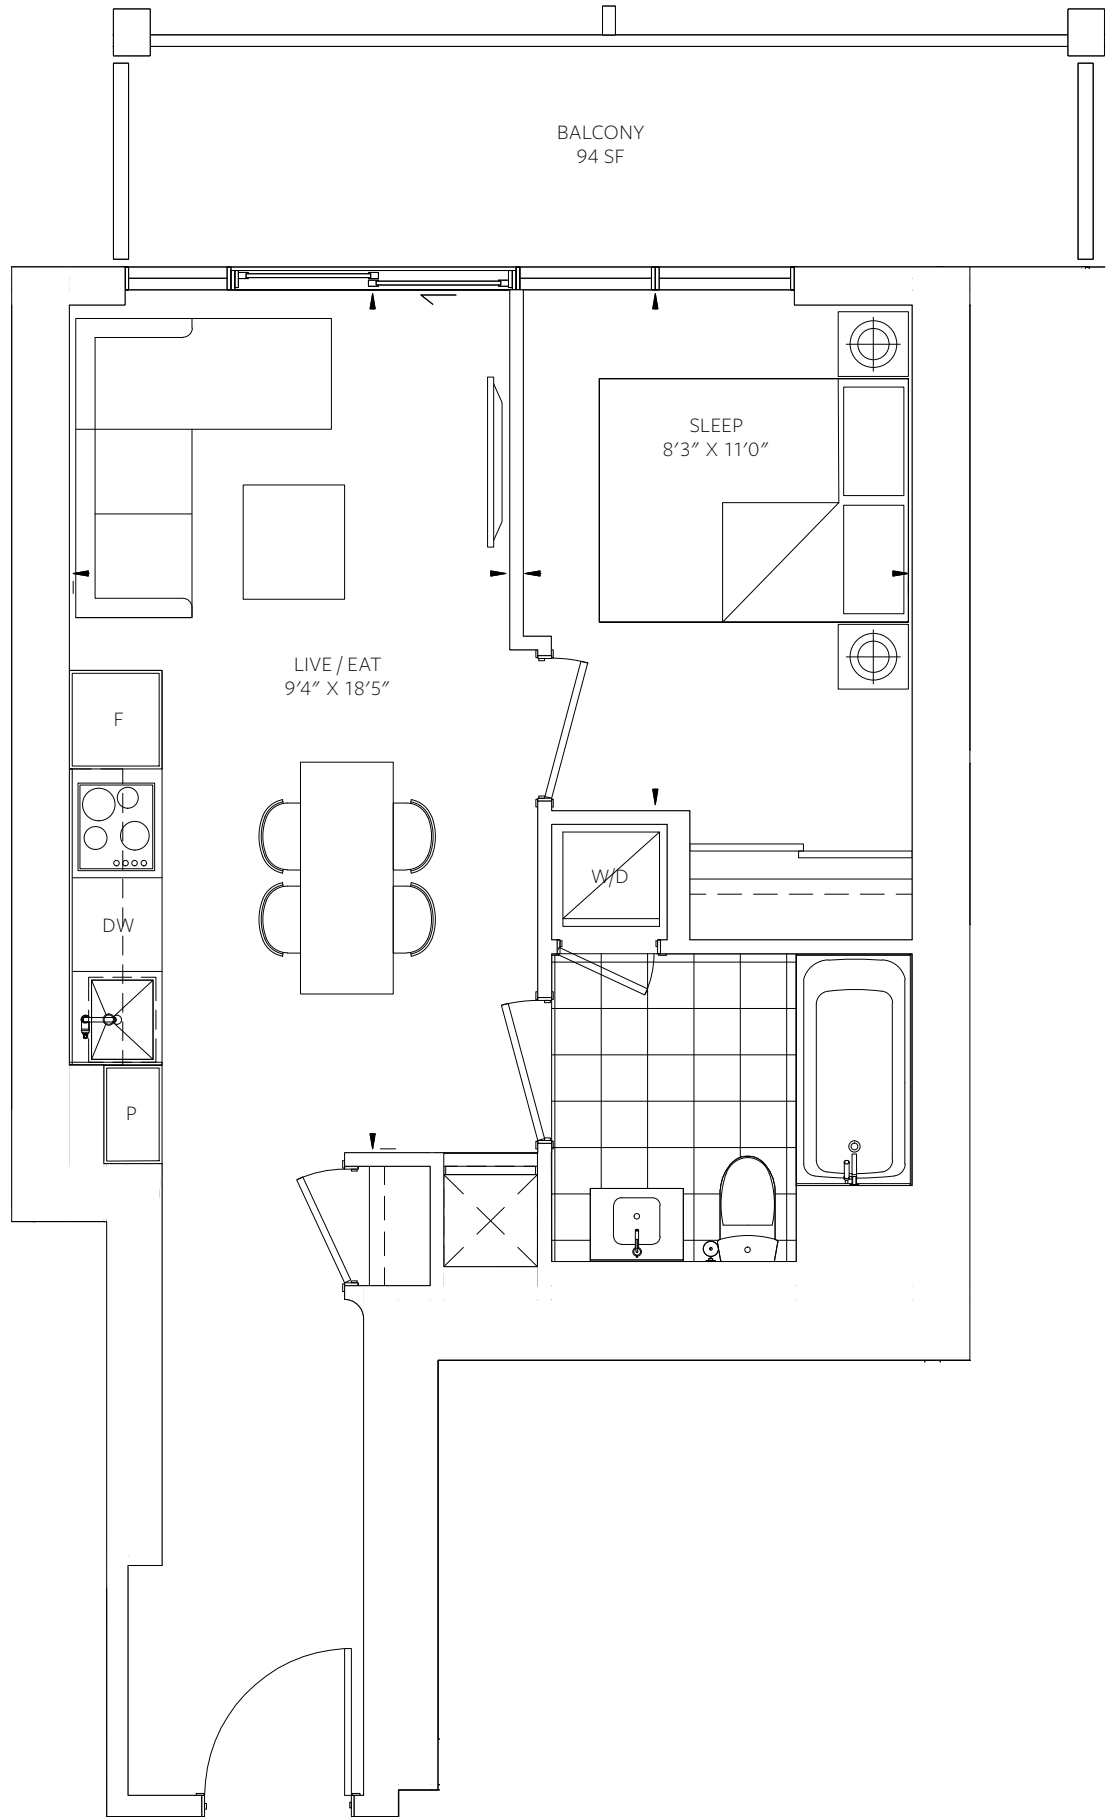

88 QUEEN

SUITE LAYOUTS

Where mornings are calm and evenings exciting, 88 Queen brings simple back into your life. Thoughtfully designed. Outfitted with stellar features. Every suite is homey. Comforting. And decidedly chic. Here you can live life, your style.

A1

1 BEDROOM
INTERIOR 514 SF
EXTERIOR 91 SF

TOTAL
605 SF

7th floor no balcony.

A2

1 BEDROOM
INTERIOR 518 SF
EXTERIOR 94 SF

TOTAL
612 SF

B1

1 BEDROOM + DEN
INTERIOR 585 SF
EXTERIOR 90 SF

TOTAL
675 SF

7th floor no balcony.

B2

1 BEDROOM + DEN
INTERIOR 623 SF
EXTERIOR 102 SF

TOTAL
725 SF

B3

1 BEDROOM + DEN

INTERIOR 623 SF

EXTERIOR 93 SF

TOTAL

716 SF

KEYPLAN: 53-56

KEYPLAN: 8-28 30-52

B4

1 BEDROOM + DEN
INTERIOR 676 SF
EXTERIOR 99 SF