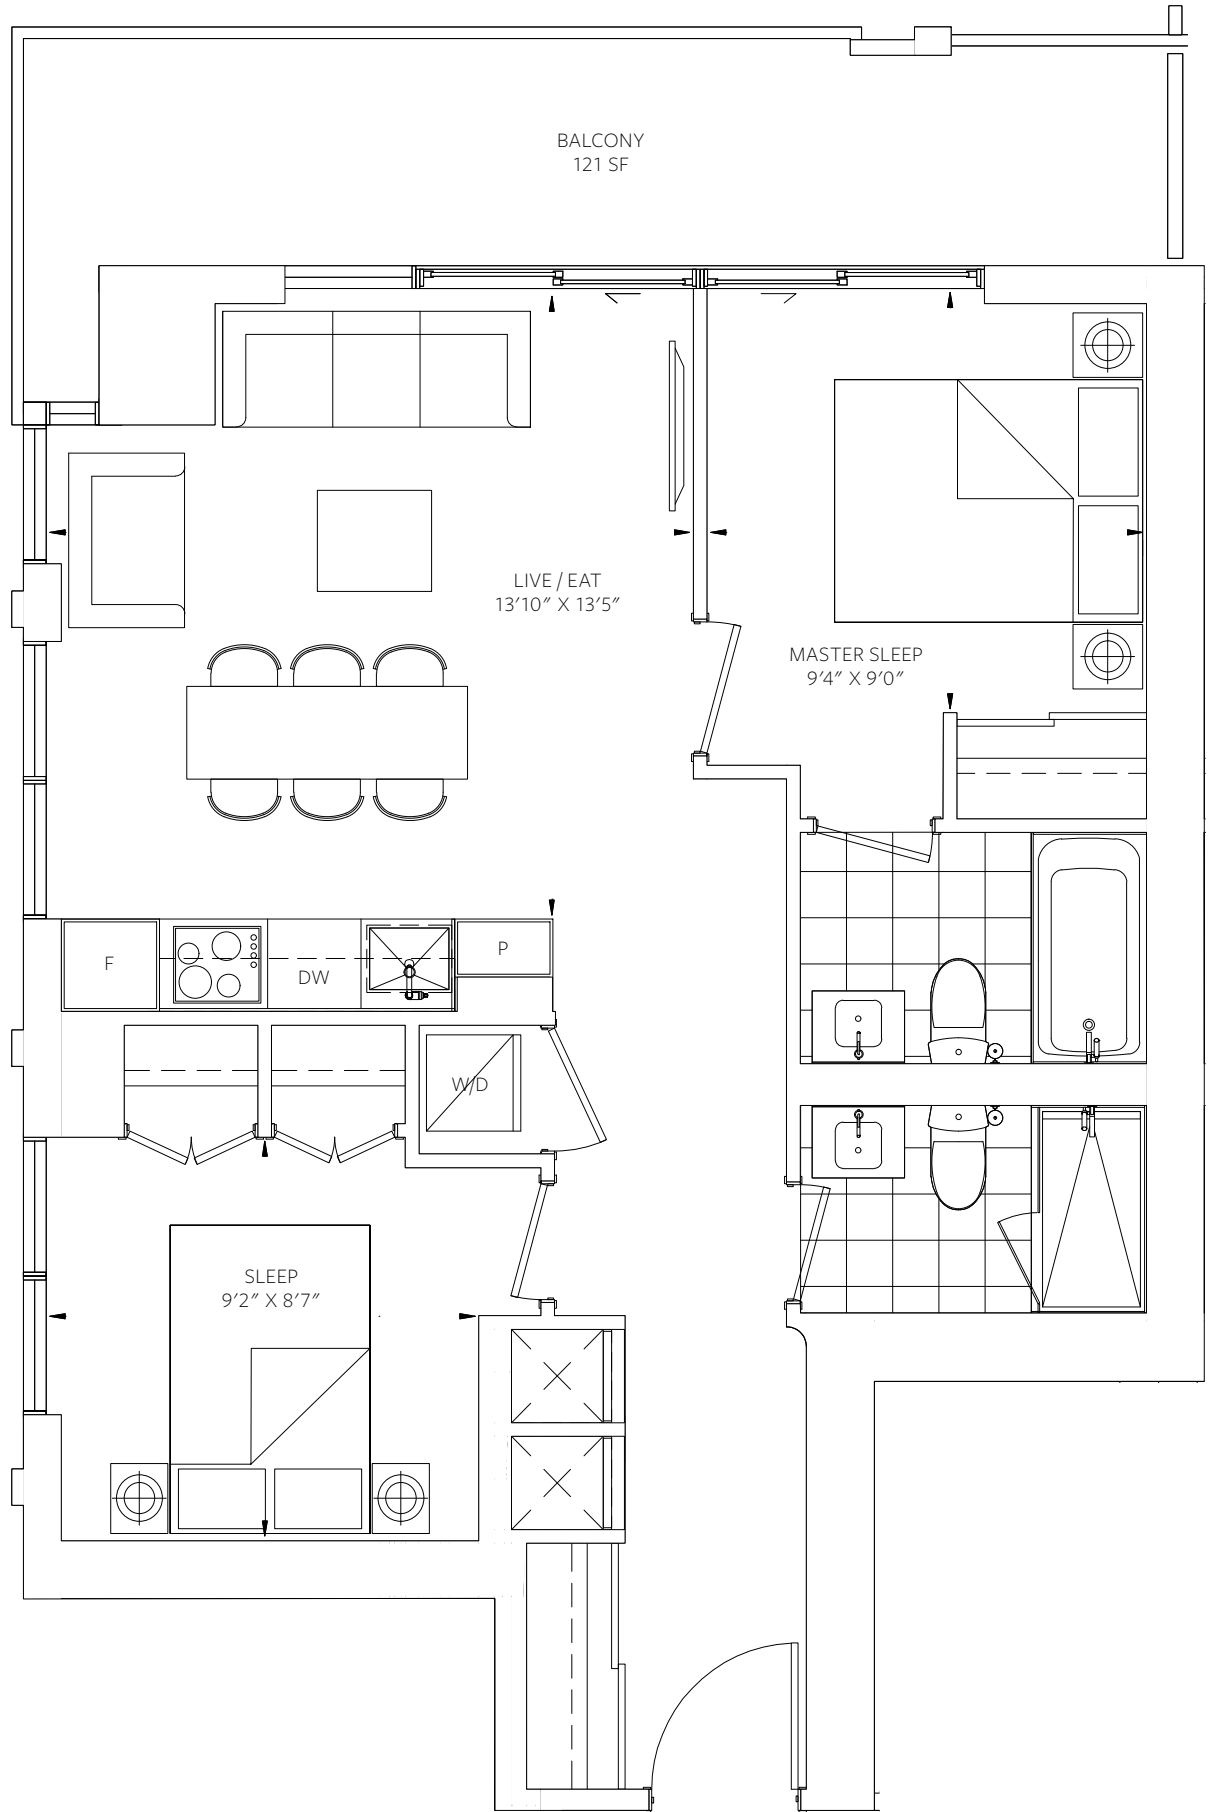

88 QUEEN

SUITE LAYOUTS

Where mornings are calm and evenings exciting, 88 Queen brings simple back into your life. Thoughtfully designed. Outfitted with stellar features. Every suite is homey. Comforting. And decidedly chic. Here you can live life, your style.

TOTAL
775 SF

KEYPLAN: 53-56

KEYPLAN: 29

KEYPLAN: 8-28 30-52

KEYPLAN: 7

C1

2 BEDROOM
INTERIOR 646 SF
EXTERIOR 89 SF

TOTAL
735 SF

C2

2 BEDROOM
INTERIOR 648 SF
EXTERIOR 89 SF

TOTAL
737 SF

C3

2 BEDROOM
INTERIOR 656 SF
EXTERIOR 89 SF

TOTAL
745 SF

C4

2 BEDROOM
INTERIOR 713 SF
EXTERIOR 121 SF

TOTAL
834 SF

C5

2 BEDROOM
INTERIOR 714 SF
EXTERIOR 134 SF

TOTAL
848 SF

E1

3 BEDROOM
INTERIOR 767 SF
EXTERIOR 97 SF

TOTAL
864 SF

KEYPLAN: 53-56