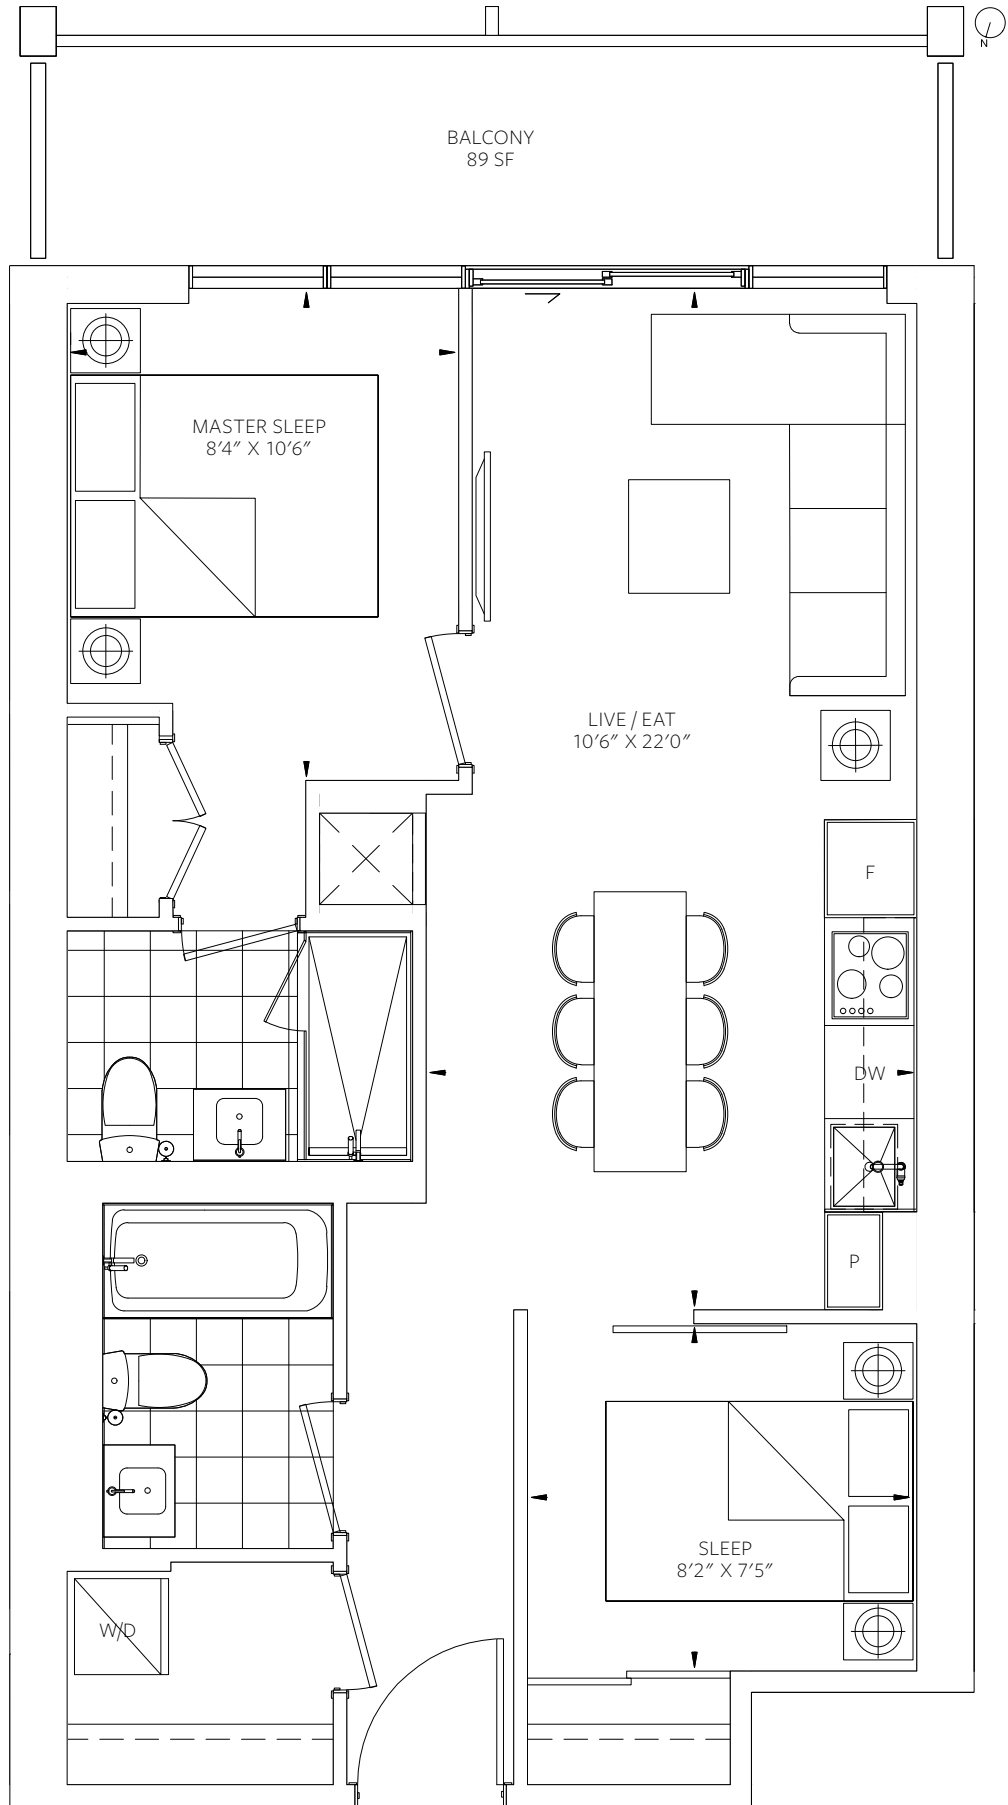

INTERIOR 623 SF

EXTERIOR 93 SF

TOTAL

716 SF

KEYPLAN: 53-56

KEYPLAN: 8-28 30-52

B4

1 BEDROOM + DEN
INTERIOR 676 SF
EXTERIOR 99 SF

TOTAL
775 SF

KEYPLAN: 53-56

KEYPLAN: 29

KEYPLAN: 8-28 30-52

KEYPLAN: 7

C1

2 BEDROOM
INTERIOR 646 SF
EXTERIOR 89 SF

TOTAL
735 SF

C2

2 BEDROOM
INTERIOR 648 SF
EXTERIOR 89 SF

TOTAL
737 SF

C3

2 BEDROOM
INTERIOR 656 SF
EXTERIOR 89 SF

TOTAL
745 SF

C4

2 BEDROOM
INTERIOR 713 SF
EXTERIOR 121 SF

TOTAL
834 SF

C5

2 BEDROOM
INTERIOR 714 SF
EXTERIOR 134 SF

TOTAL
848 SF

E1

3 BEDROOM
INTERIOR 767 SF
EXTERIOR 97 SF

TOTAL
864 SF

KEYPLAN: 53-56