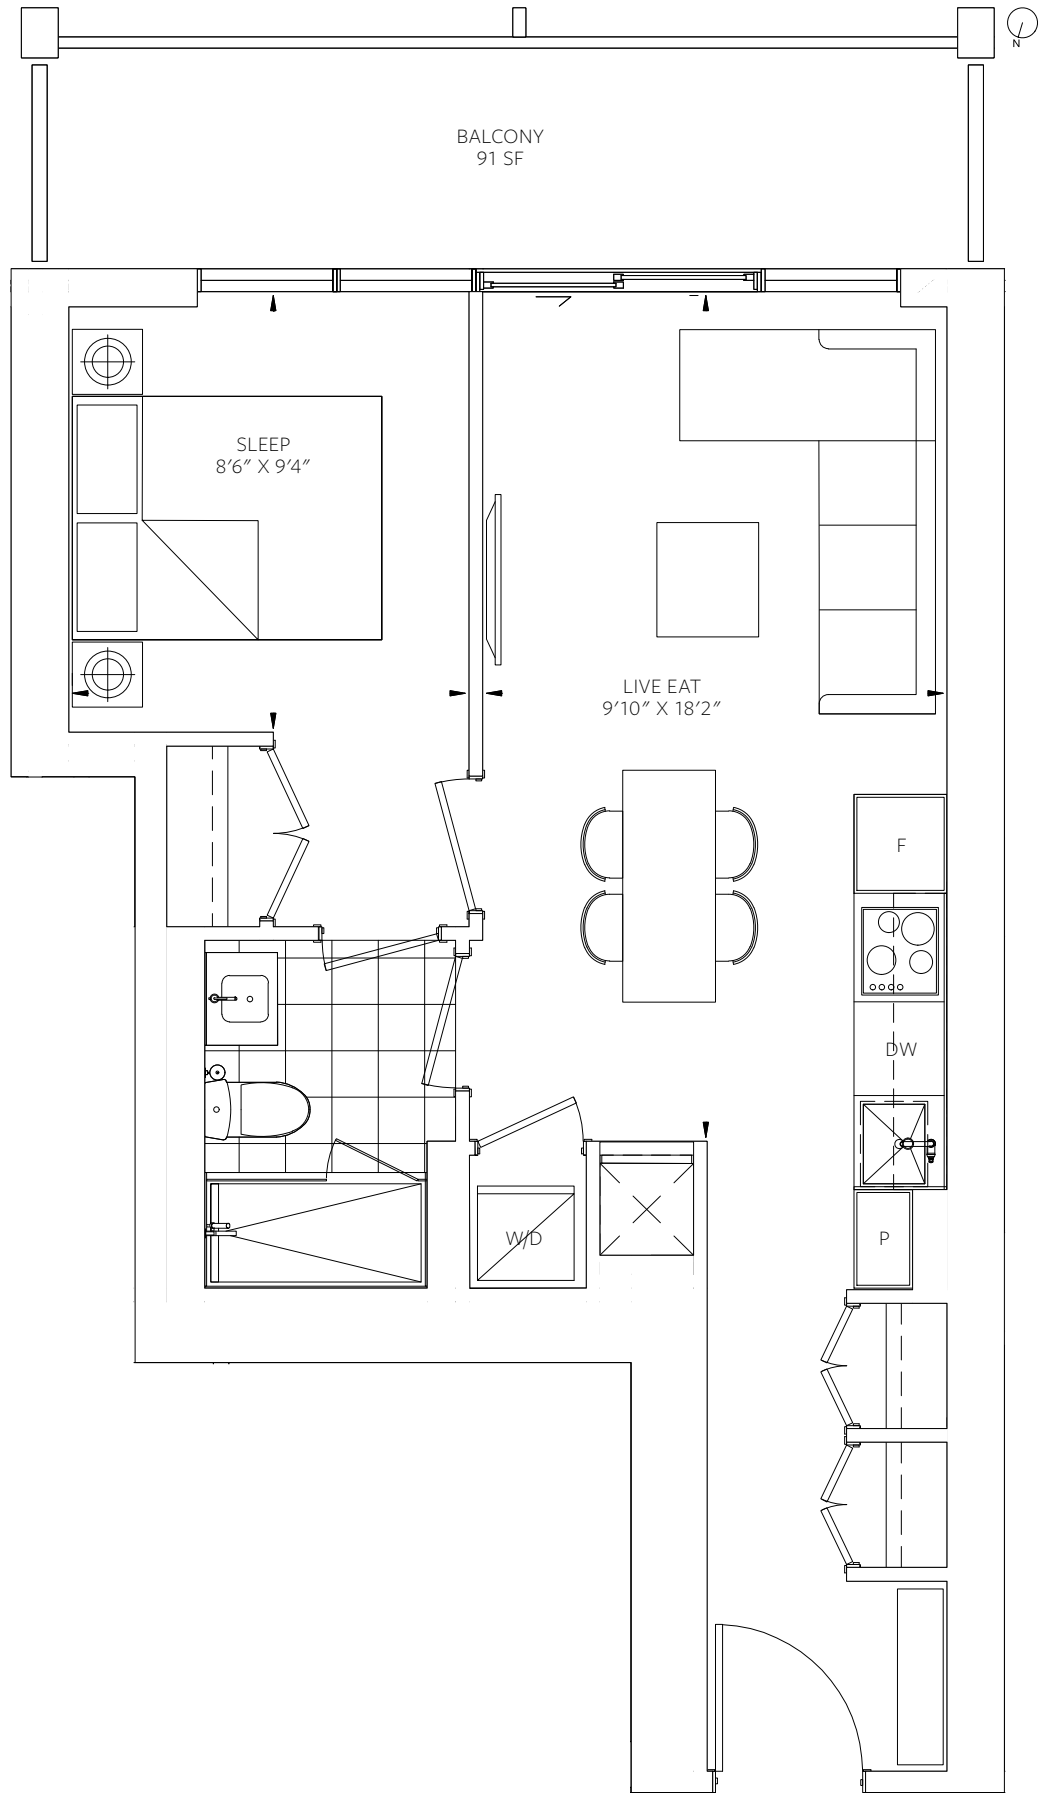

88 QUEEN

SUITE LAYOUTS

Where mornings are calm and evenings exciting, 88 Queen brings simple back into your life. Thoughtfully designed. Outfitted with stellar features. Every suite is homey. Comforting. And decidedly chic. Here you can live life, your style.

A1

1 BEDROOM
INTERIOR 514 SF
EXTERIOR 91 SF

TOTAL
605 SF

7th floor no balcony.

A2

1 BEDROOM
INTERIOR 518 SF
EXTERIOR 94 SF

TOTAL
612 SF

B1

1 BEDROOM + DEN
INTERIOR 585 SF
EXTERIOR 90 SF

TOTAL
675 SF

7th floor no balcony.

B2

1 BEDROOM + DEN
INTERIOR 623 SF
EXTERIOR 102 SF

TOTAL
725 SF

B3

1 BEDROOM + DEN

INTERIOR 623 SF

EXTERIOR 93 SF

TOTAL

716 SF

KEYPLAN: 53-56

KEYPLAN: 8-28 30-52

B4

1 BEDROOM + DEN
INTERIOR 676 SF
EXTERIOR 99 SF