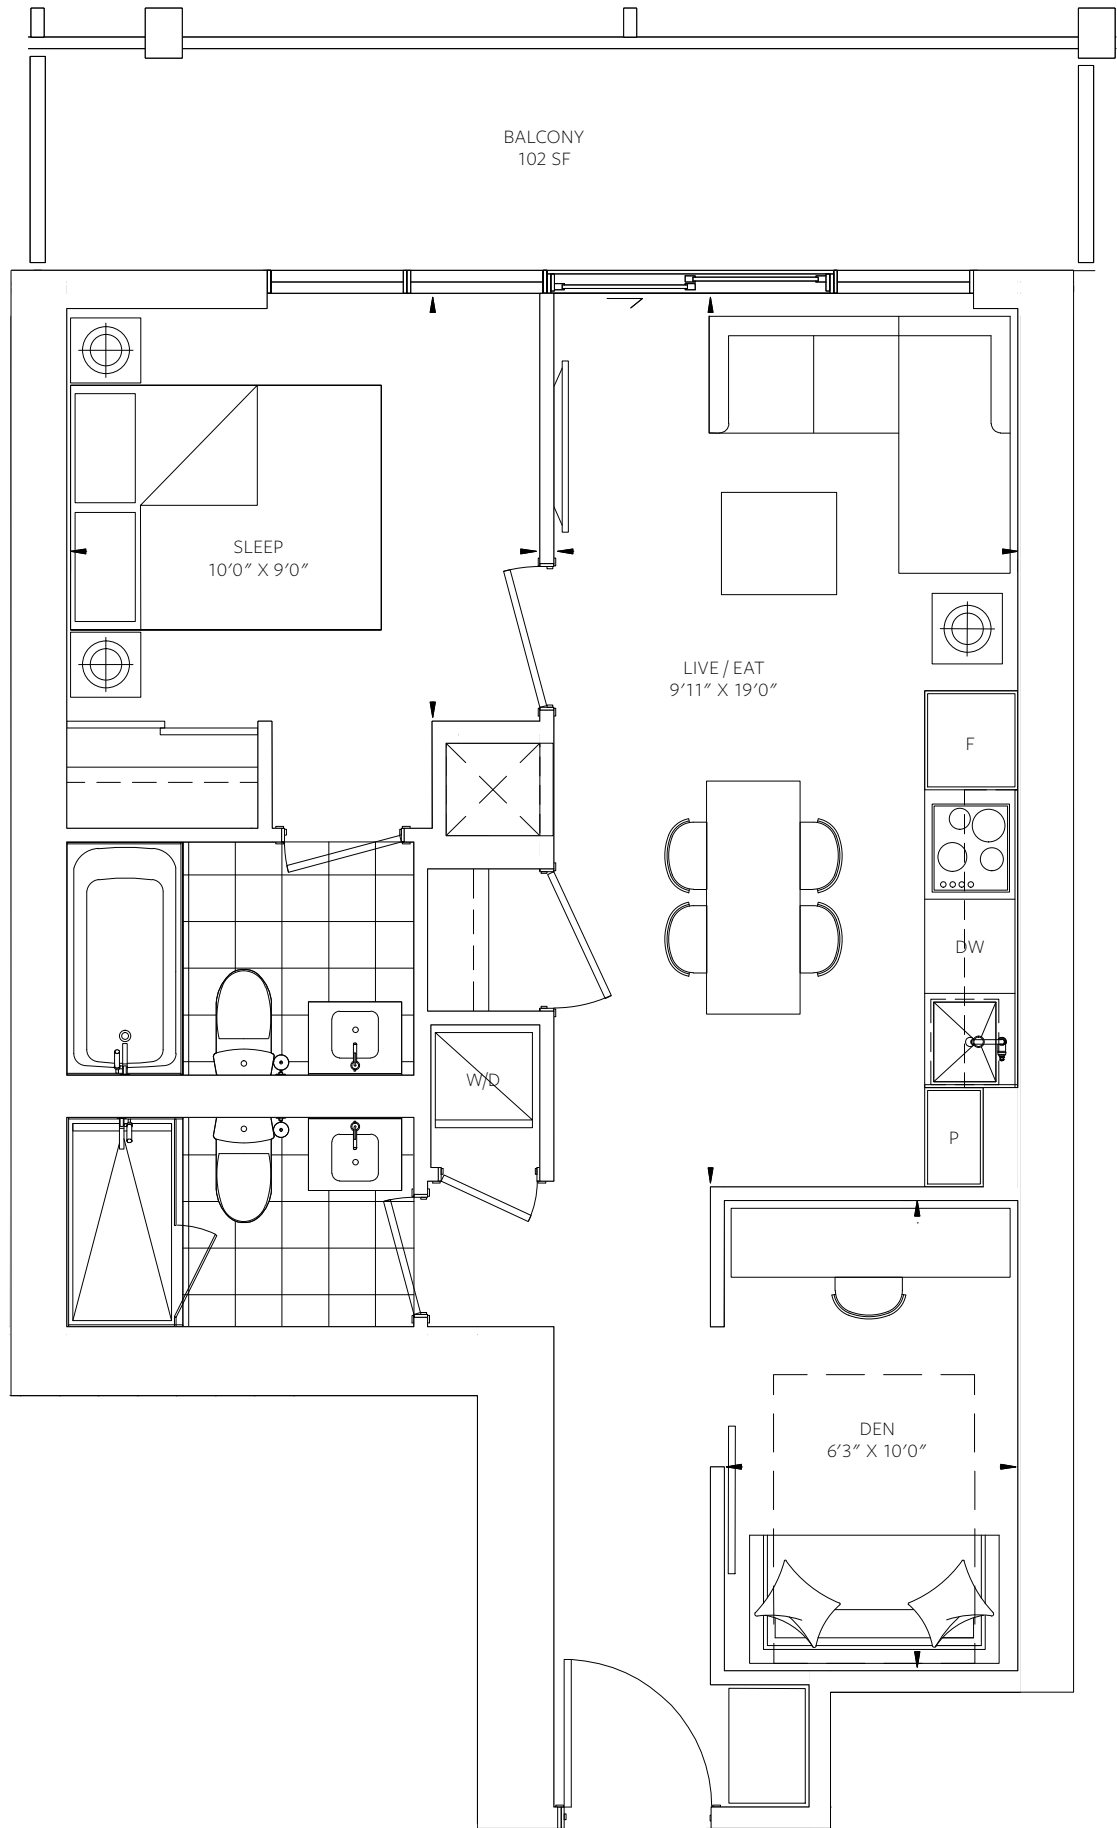

88 QUEEN

SUITE LAYOUTS

Where mornings are calm and evenings exciting, 88 Queen brings simple back into your life. Thoughtfully designed. Outfitted with stellar features. Every suite is homey. Comforting. And decidedly chic. Here you can live life, your style.

1 BEDROOM + DEN
INTERIOR 585 SF
EXTERIOR 90 SF

TOTAL
675 SF

7th floor no balcony.

B2

1 BEDROOM + DEN
INTERIOR 623 SF
EXTERIOR 102 SF

TOTAL
725 SF

B3

1 BEDROOM + DEN

INTERIOR 623 SF

EXTERIOR 93 SF

TOTAL

716 SF

KEYPLAN: 53-56

KEYPLAN: 8-28 30-52

B4

1 BEDROOM + DEN
INTERIOR 676 SF
EXTERIOR 99 SF

TOTAL
775 SF

KEYPLAN: 53-56

KEYPLAN: 29

KEYPLAN: 8-28 30-52

KEYPLAN: 7

C1

2 BEDROOM
INTERIOR 646 SF
EXTERIOR 89 SF

TOTAL
735 SF