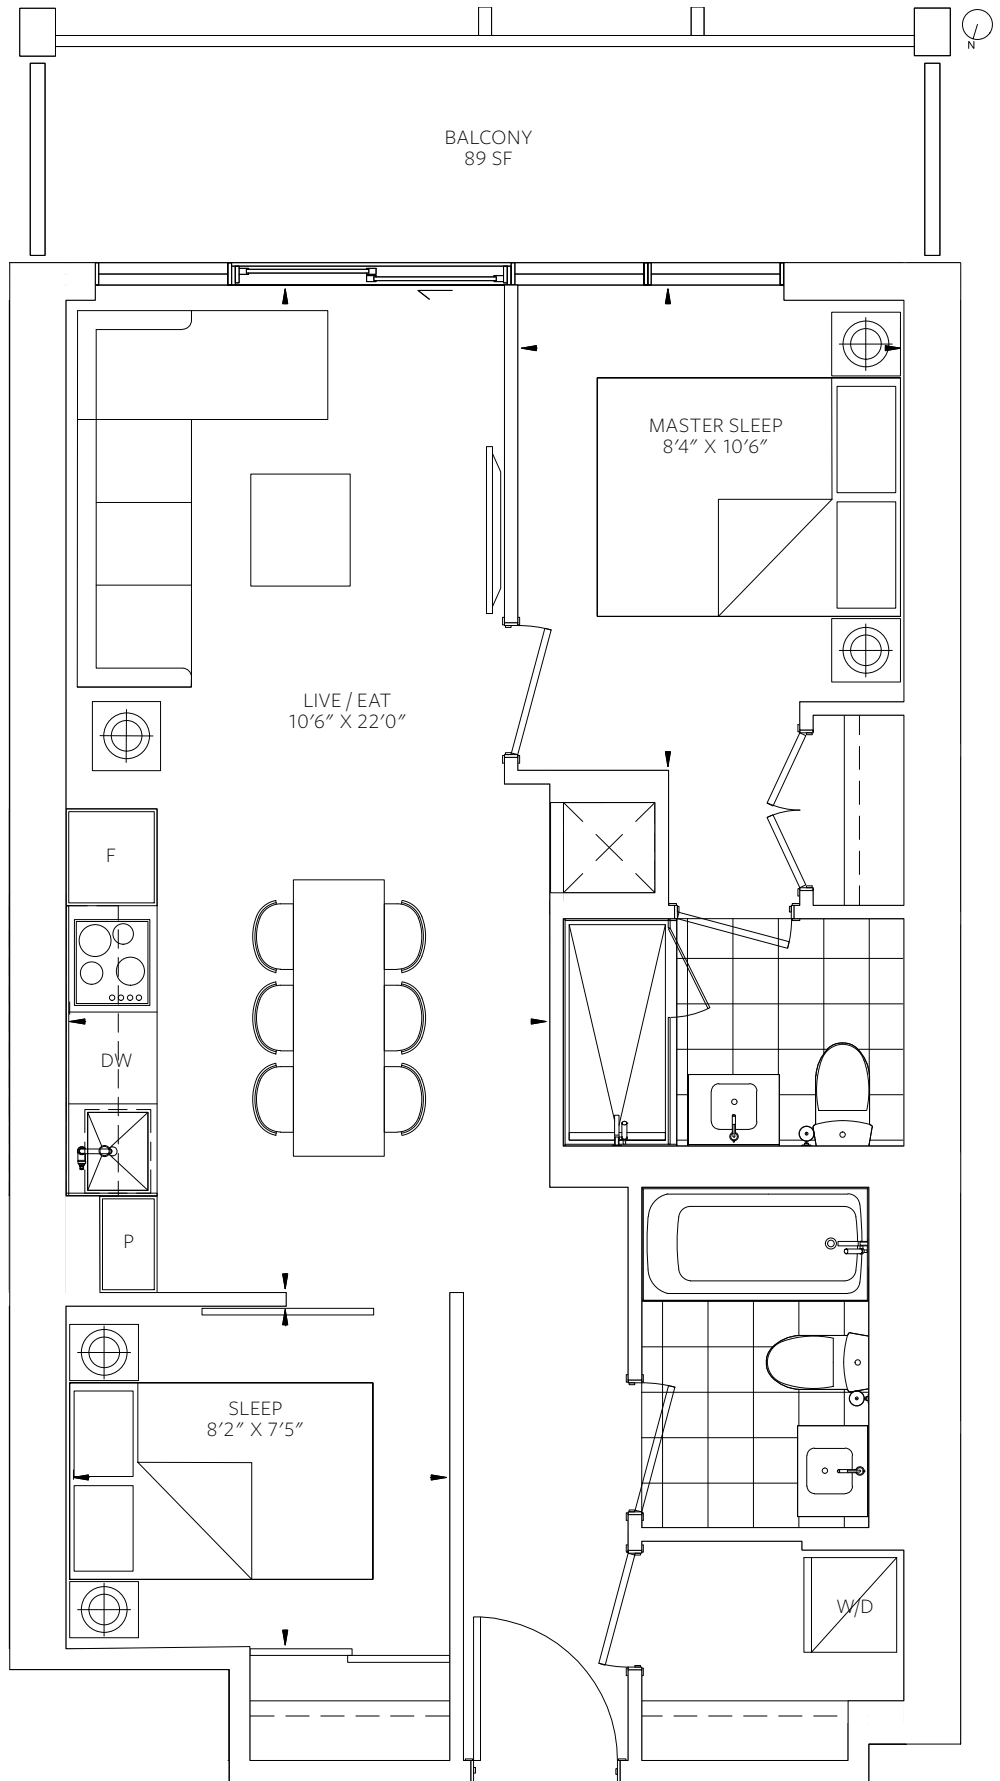

INTERIOR 623 SF

EXTERIOR 93 SF

TOTAL

716 SF

KEYPLAN: 53-56

KEYPLAN: 8-28 30-52

B4

1 BEDROOM + DEN
INTERIOR 676 SF
EXTERIOR 99 SF

TOTAL
775 SF

KEYPLAN: 53-56

KEYPLAN: 29

KEYPLAN: 8-28 30-52

KEYPLAN: 7

C1

2 BEDROOM
INTERIOR 646 SF
EXTERIOR 89 SF

TOTAL
735 SF

C2

2 BEDROOM
INTERIOR 648 SF
EXTERIOR 89 SF

TOTAL
737 SF

C3

2 BEDROOM
INTERIOR 656 SF
EXTERIOR 89 SF

TOTAL
745 SF

C4

2 BEDROOM
INTERIOR 713 SF
EXTERIOR 121 SF

TOTAL
834 SF

C5

2 BEDROOM
INTERIOR 714 SF
EXTERIOR 134 SF

TOTAL
848 SF

E1

3 BEDROOM
INTERIOR 767 SF
EXTERIOR 97 SF

TOTAL
864 SF

KEYPLAN: 53-56