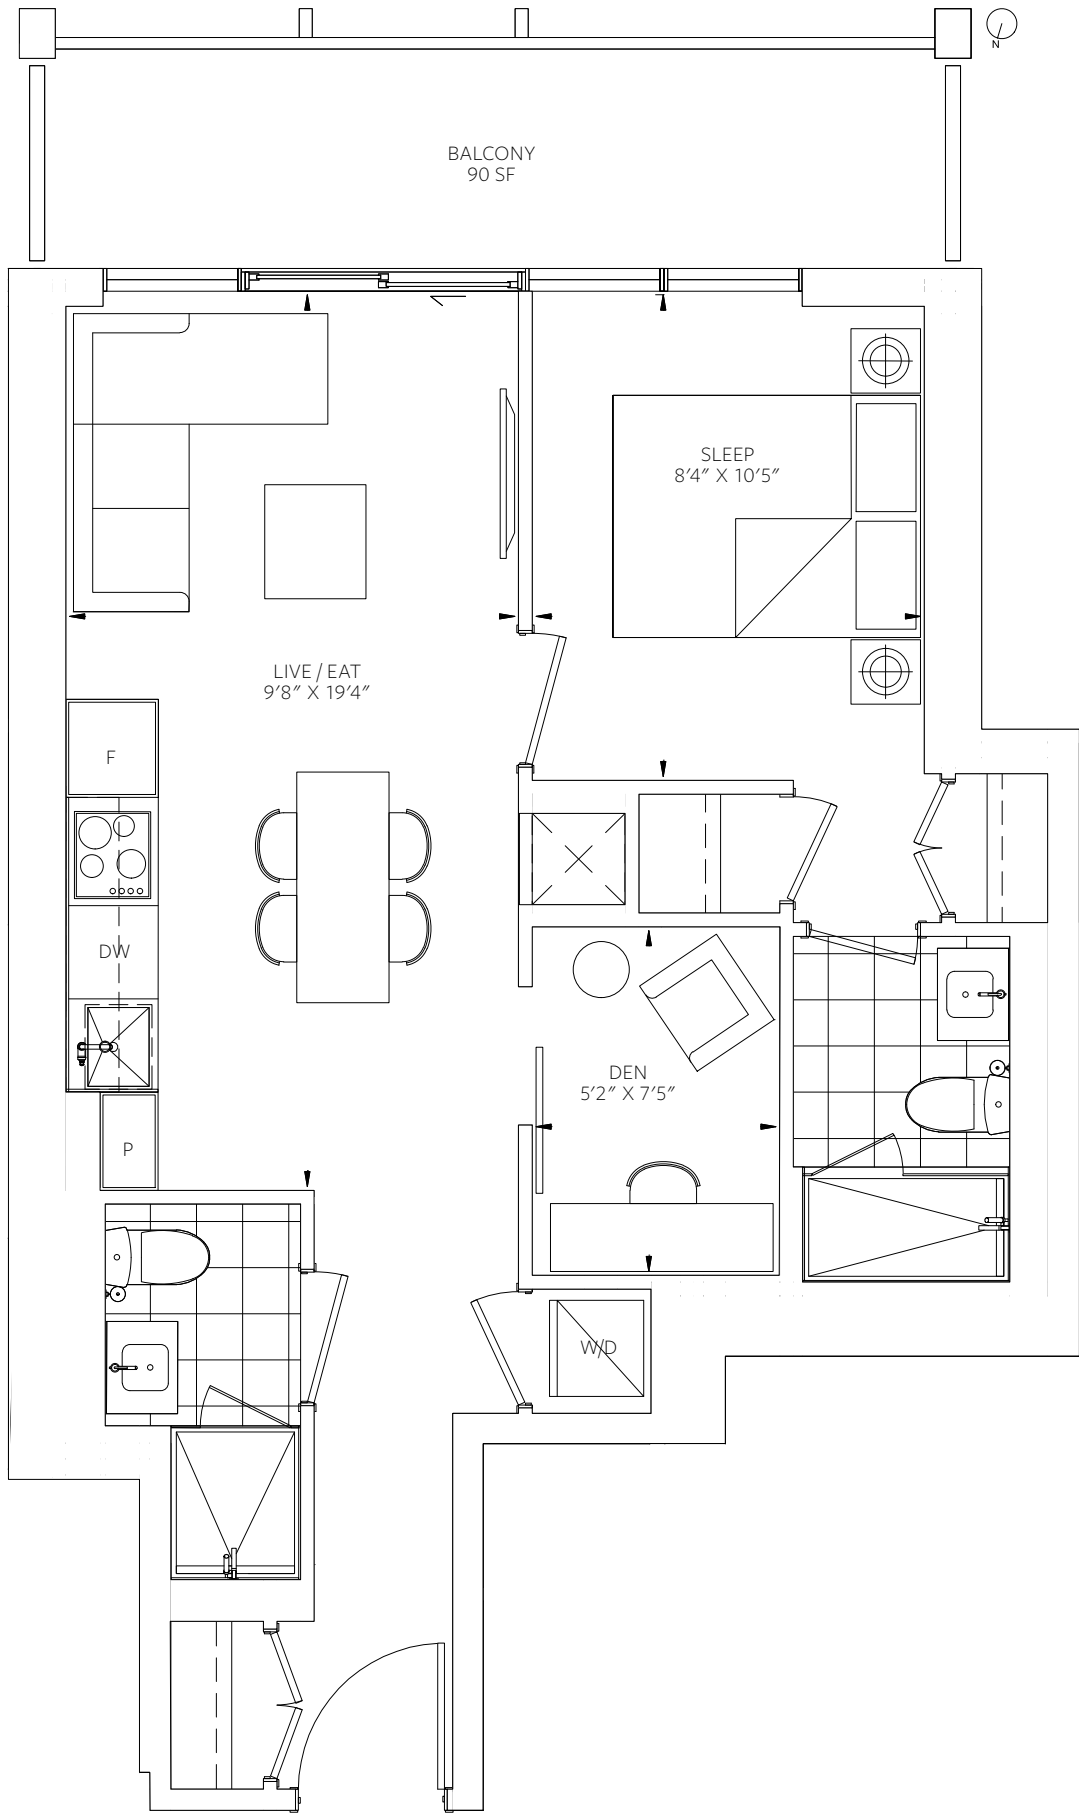

88 QUEEN

SUITE LAYOUTS

Where mornings are calm and evenings exciting, 88 Queen brings simple back into your life. Thoughtfully designed. Outfitted with stellar features. Every suite is homey. Comforting. And decidedly chic. Here you can live life, your style.

A1

1 BEDROOM
INTERIOR 514 SF
EXTERIOR 91 SF

TOTAL
605 SF

7th floor no balcony.

A2

1 BEDROOM
INTERIOR 518 SF
EXTERIOR 94 SF

TOTAL
612 SF

B1

1 BEDROOM + DEN
INTERIOR 585 SF
EXTERIOR 90 SF

TOTAL
675 SF

7th floor no balcony.

B2

1 BEDROOM + DEN
INTERIOR 623 SF
EXTERIOR 102 SF

TOTAL
725 SF

B3

1 BEDROOM + DEN

INTERIOR 623 SF

EXTERIOR 93 SF

TOTAL

716 SF

KEYPLAN: 53-56

KEYPLAN: 8-28 30-52

B4

1 BEDROOM + DEN
INTERIOR 676 SF
EXTERIOR 99 SF