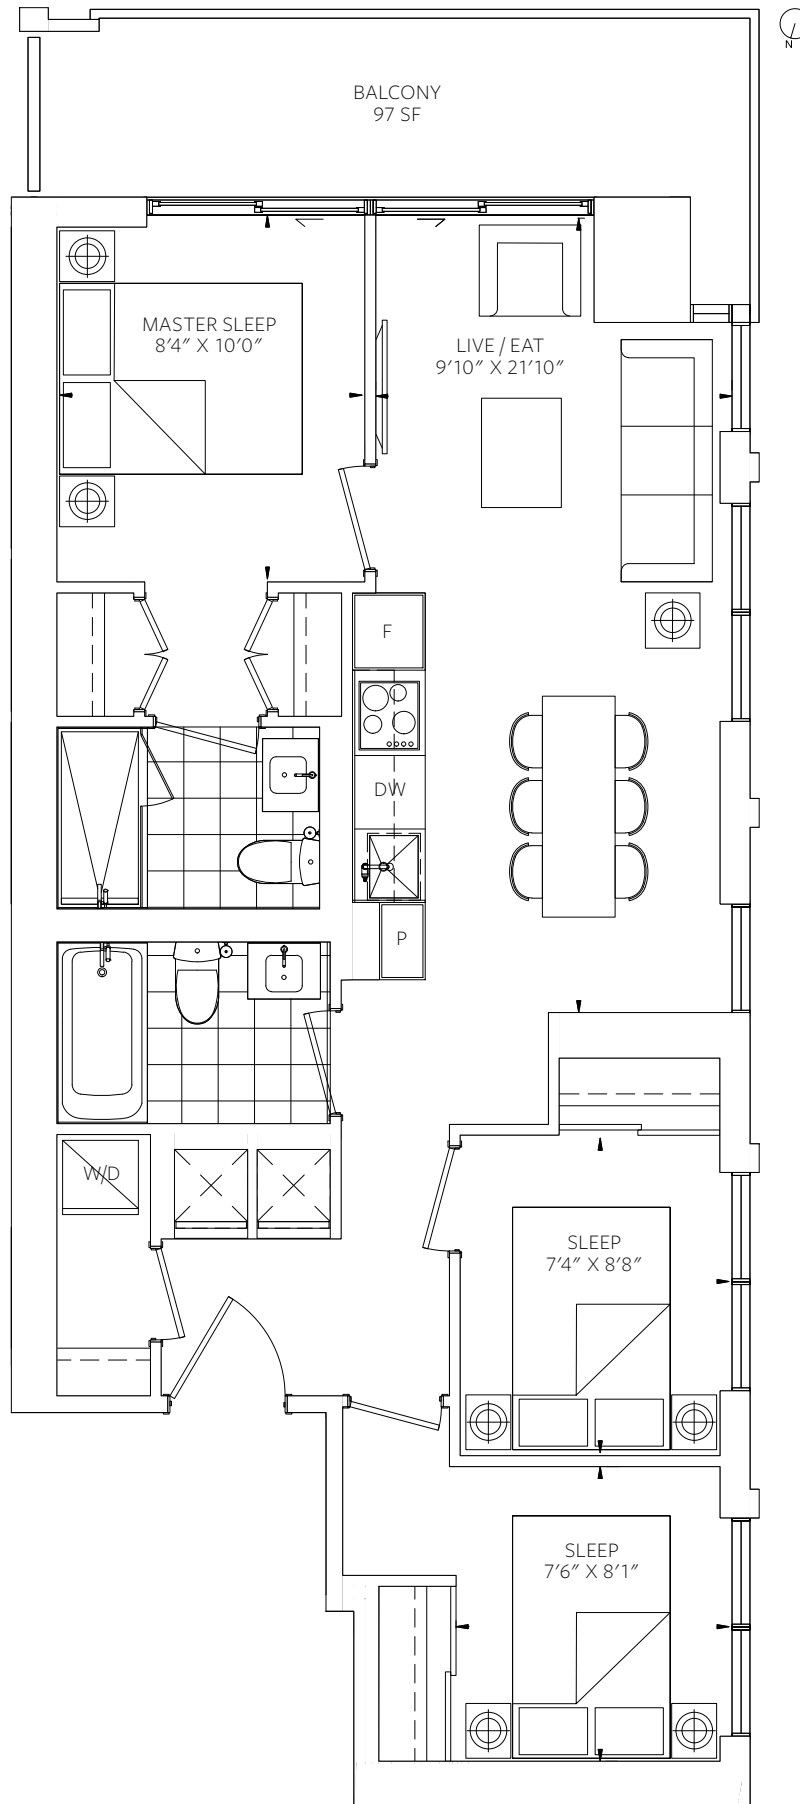

TOTAL
775 SF

KEYPLAN: 53-56

KEYPLAN: 29

KEYPLAN: 8-28 30-52

KEYPLAN: 7

C1

2 BEDROOM
INTERIOR 646 SF
EXTERIOR 89 SF

TOTAL
735 SF

C2

2 BEDROOM
INTERIOR 648 SF
EXTERIOR 89 SF

TOTAL
737 SF

C3

2 BEDROOM
INTERIOR 656 SF
EXTERIOR 89 SF

TOTAL
745 SF

C4

2 BEDROOM
INTERIOR 713 SF
EXTERIOR 121 SF

TOTAL
834 SF

C5

2 BEDROOM
INTERIOR 714 SF
EXTERIOR 134 SF

TOTAL
848 SF

E1

3 BEDROOM
INTERIOR 767 SF
EXTERIOR 97 SF

TOTAL
864 SF

KEYPLAN: 53-56

KEYPLAN: 29

KEYPLAN: 8-28 30-52

7th floor no balcony.

E2

3 BEDROOM
INTERIOR 791 SF
EXTERIOR 97 SF

TOTAL
888 SF

KEYPLAN: 29

KEYPLAN: 8-28 30-52