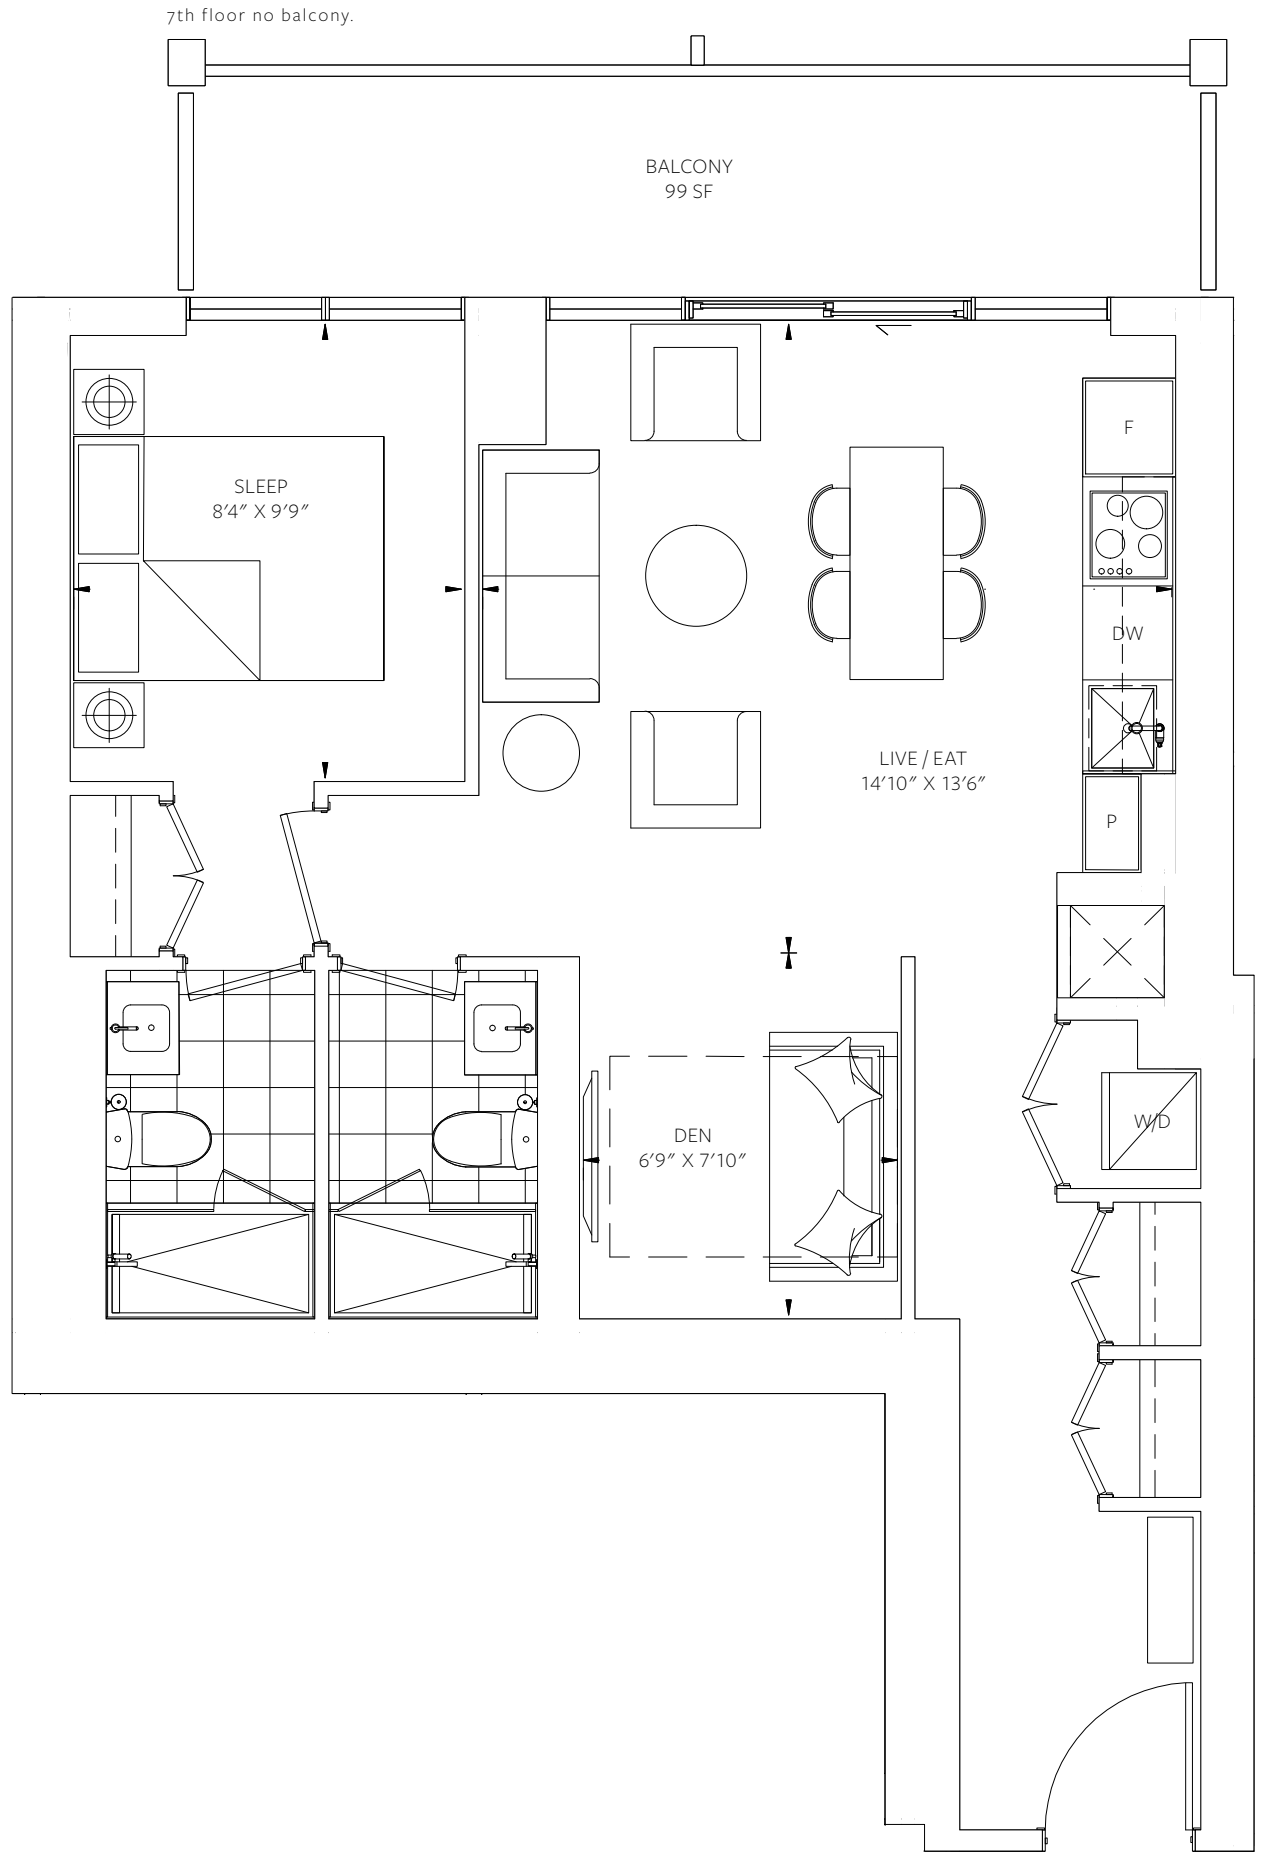

INTERIOR 623 SF

EXTERIOR 93 SF

TOTAL

716 SF

KEYPLAN: 53-56

KEYPLAN: 8-28 30-52

B4

1 BEDROOM + DEN
INTERIOR 676 SF
EXTERIOR 99 SF

TOTAL
775 SF

KEYPLAN: 53-56

KEYPLAN: 29

KEYPLAN: 8-28 30-52

KEYPLAN: 7

C1

2 BEDROOM
INTERIOR 646 SF
EXTERIOR 89 SF

TOTAL
735 SF

C2

2 BEDROOM
INTERIOR 648 SF
EXTERIOR 89 SF

TOTAL
737 SF

C3

2 BEDROOM
INTERIOR 656 SF
EXTERIOR 89 SF

TOTAL
745 SF

C4

2 BEDROOM
INTERIOR 713 SF
EXTERIOR 121 SF

TOTAL
834 SF

C5

2 BEDROOM
INTERIOR 714 SF
EXTERIOR 134 SF

TOTAL
848 SF

E1

3 BEDROOM
INTERIOR 767 SF
EXTERIOR 97 SF

TOTAL
864 SF

KEYPLAN: 53-56