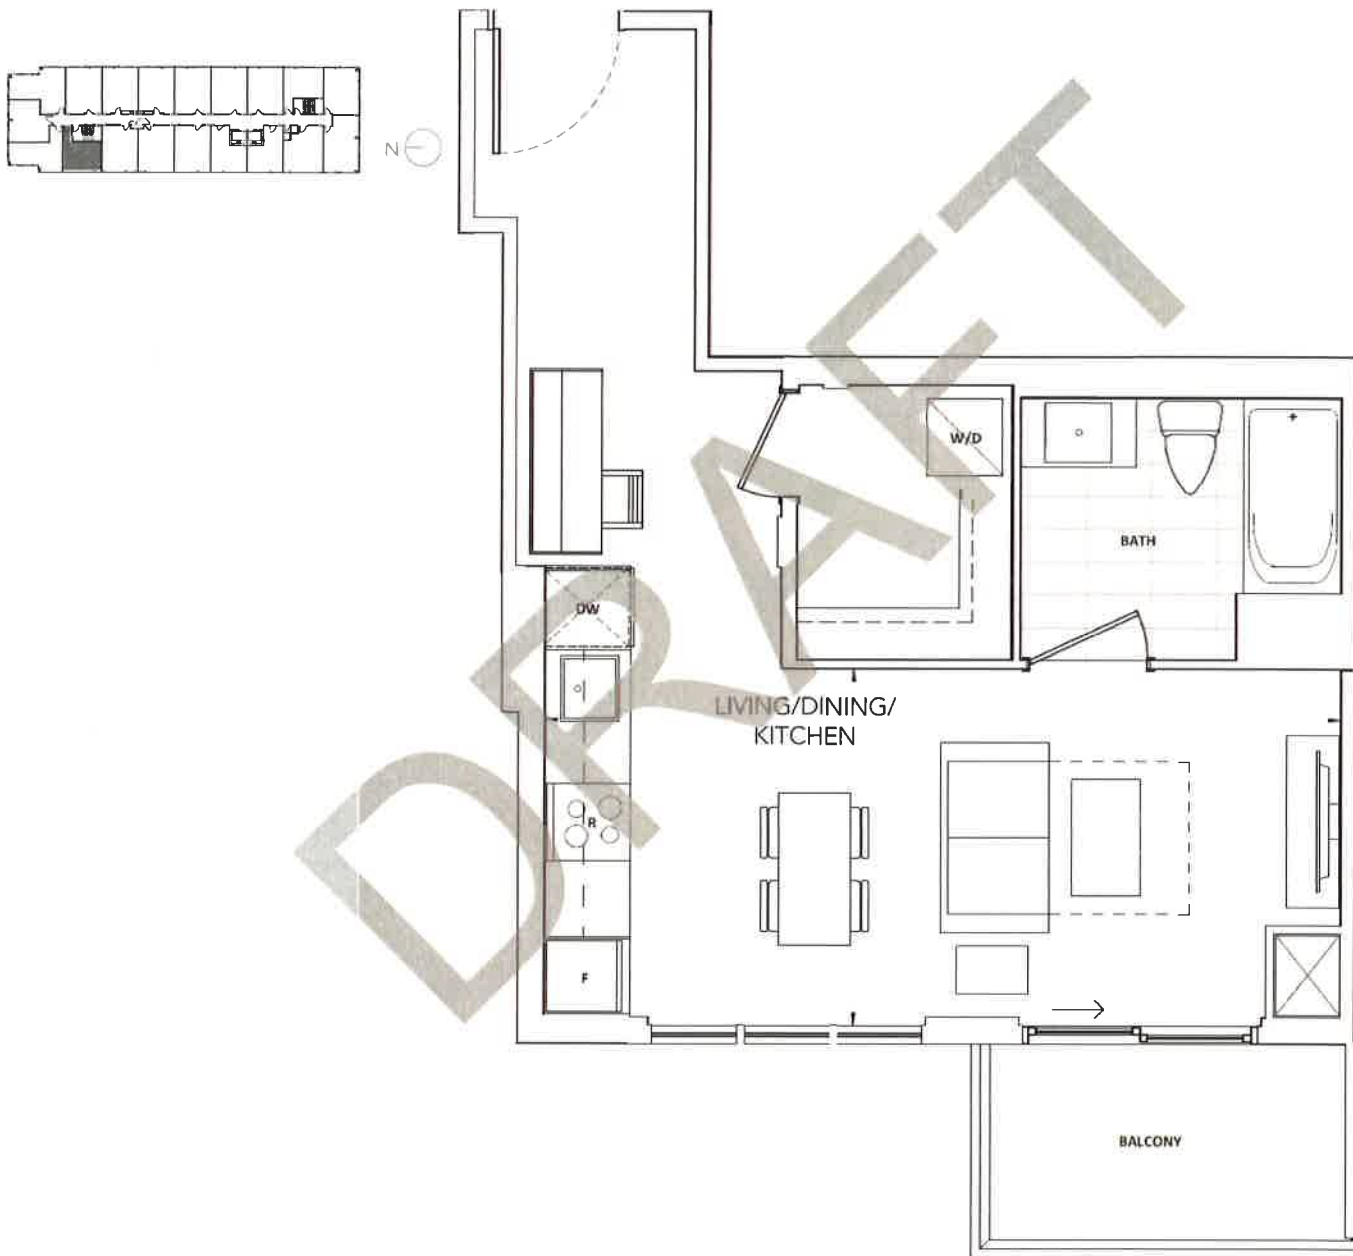

# Jr. 1 Bed

Approx. 441 sq.ft

# 1 Bed

Approx. 452 sq.ft

SOUTH TOWER

# 1 Bed+Den

Approx. 541 sq.ft

SOUTH TOWER