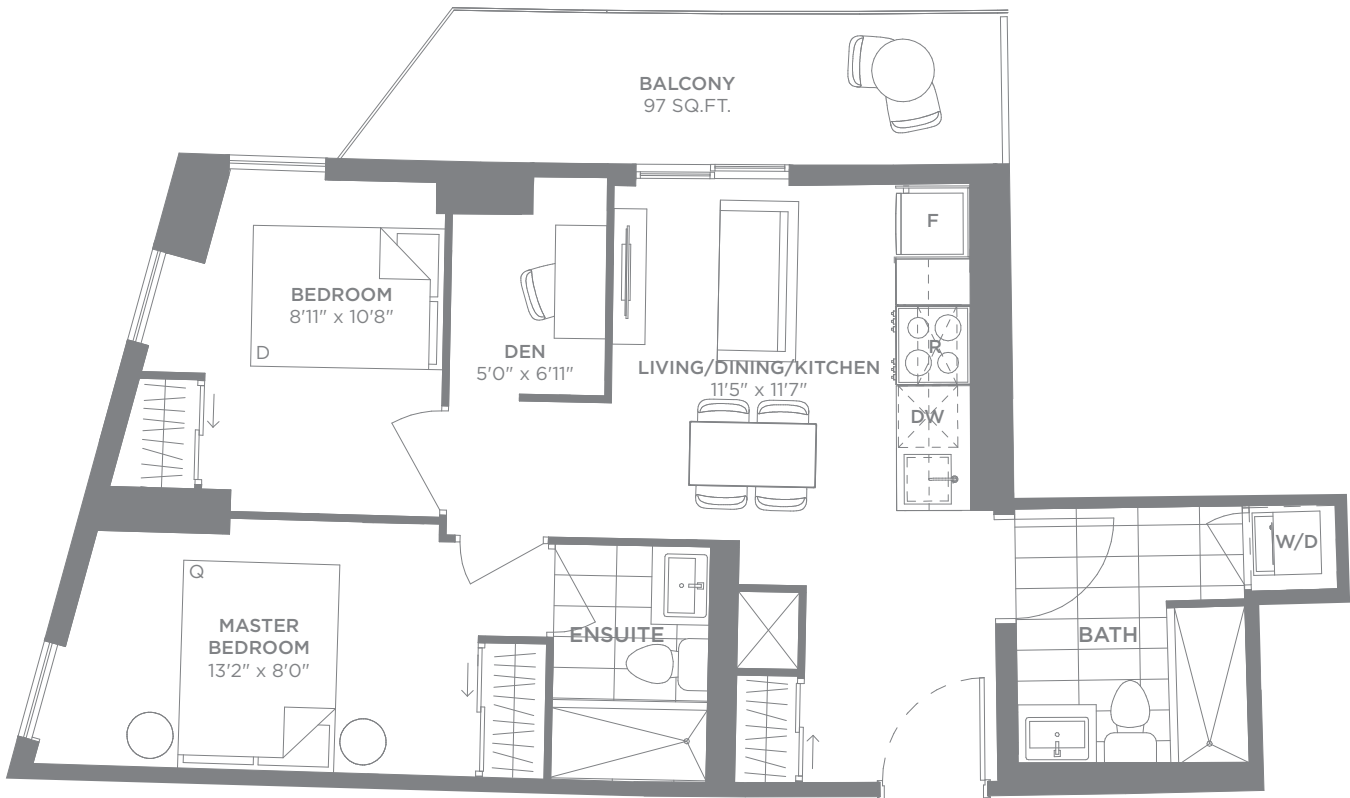

TRETTI

CONDOS

2 Bedroom + Den - F3

682 SQ.FT.

LEVEL 2-7

416.832.8343
INFO@NEWGTA CONDOS.COM

NEWGTA
CONDOS.com

FIRST ACCESS TO TORONTO
PRE-CONSTRUCTION
CONDOS