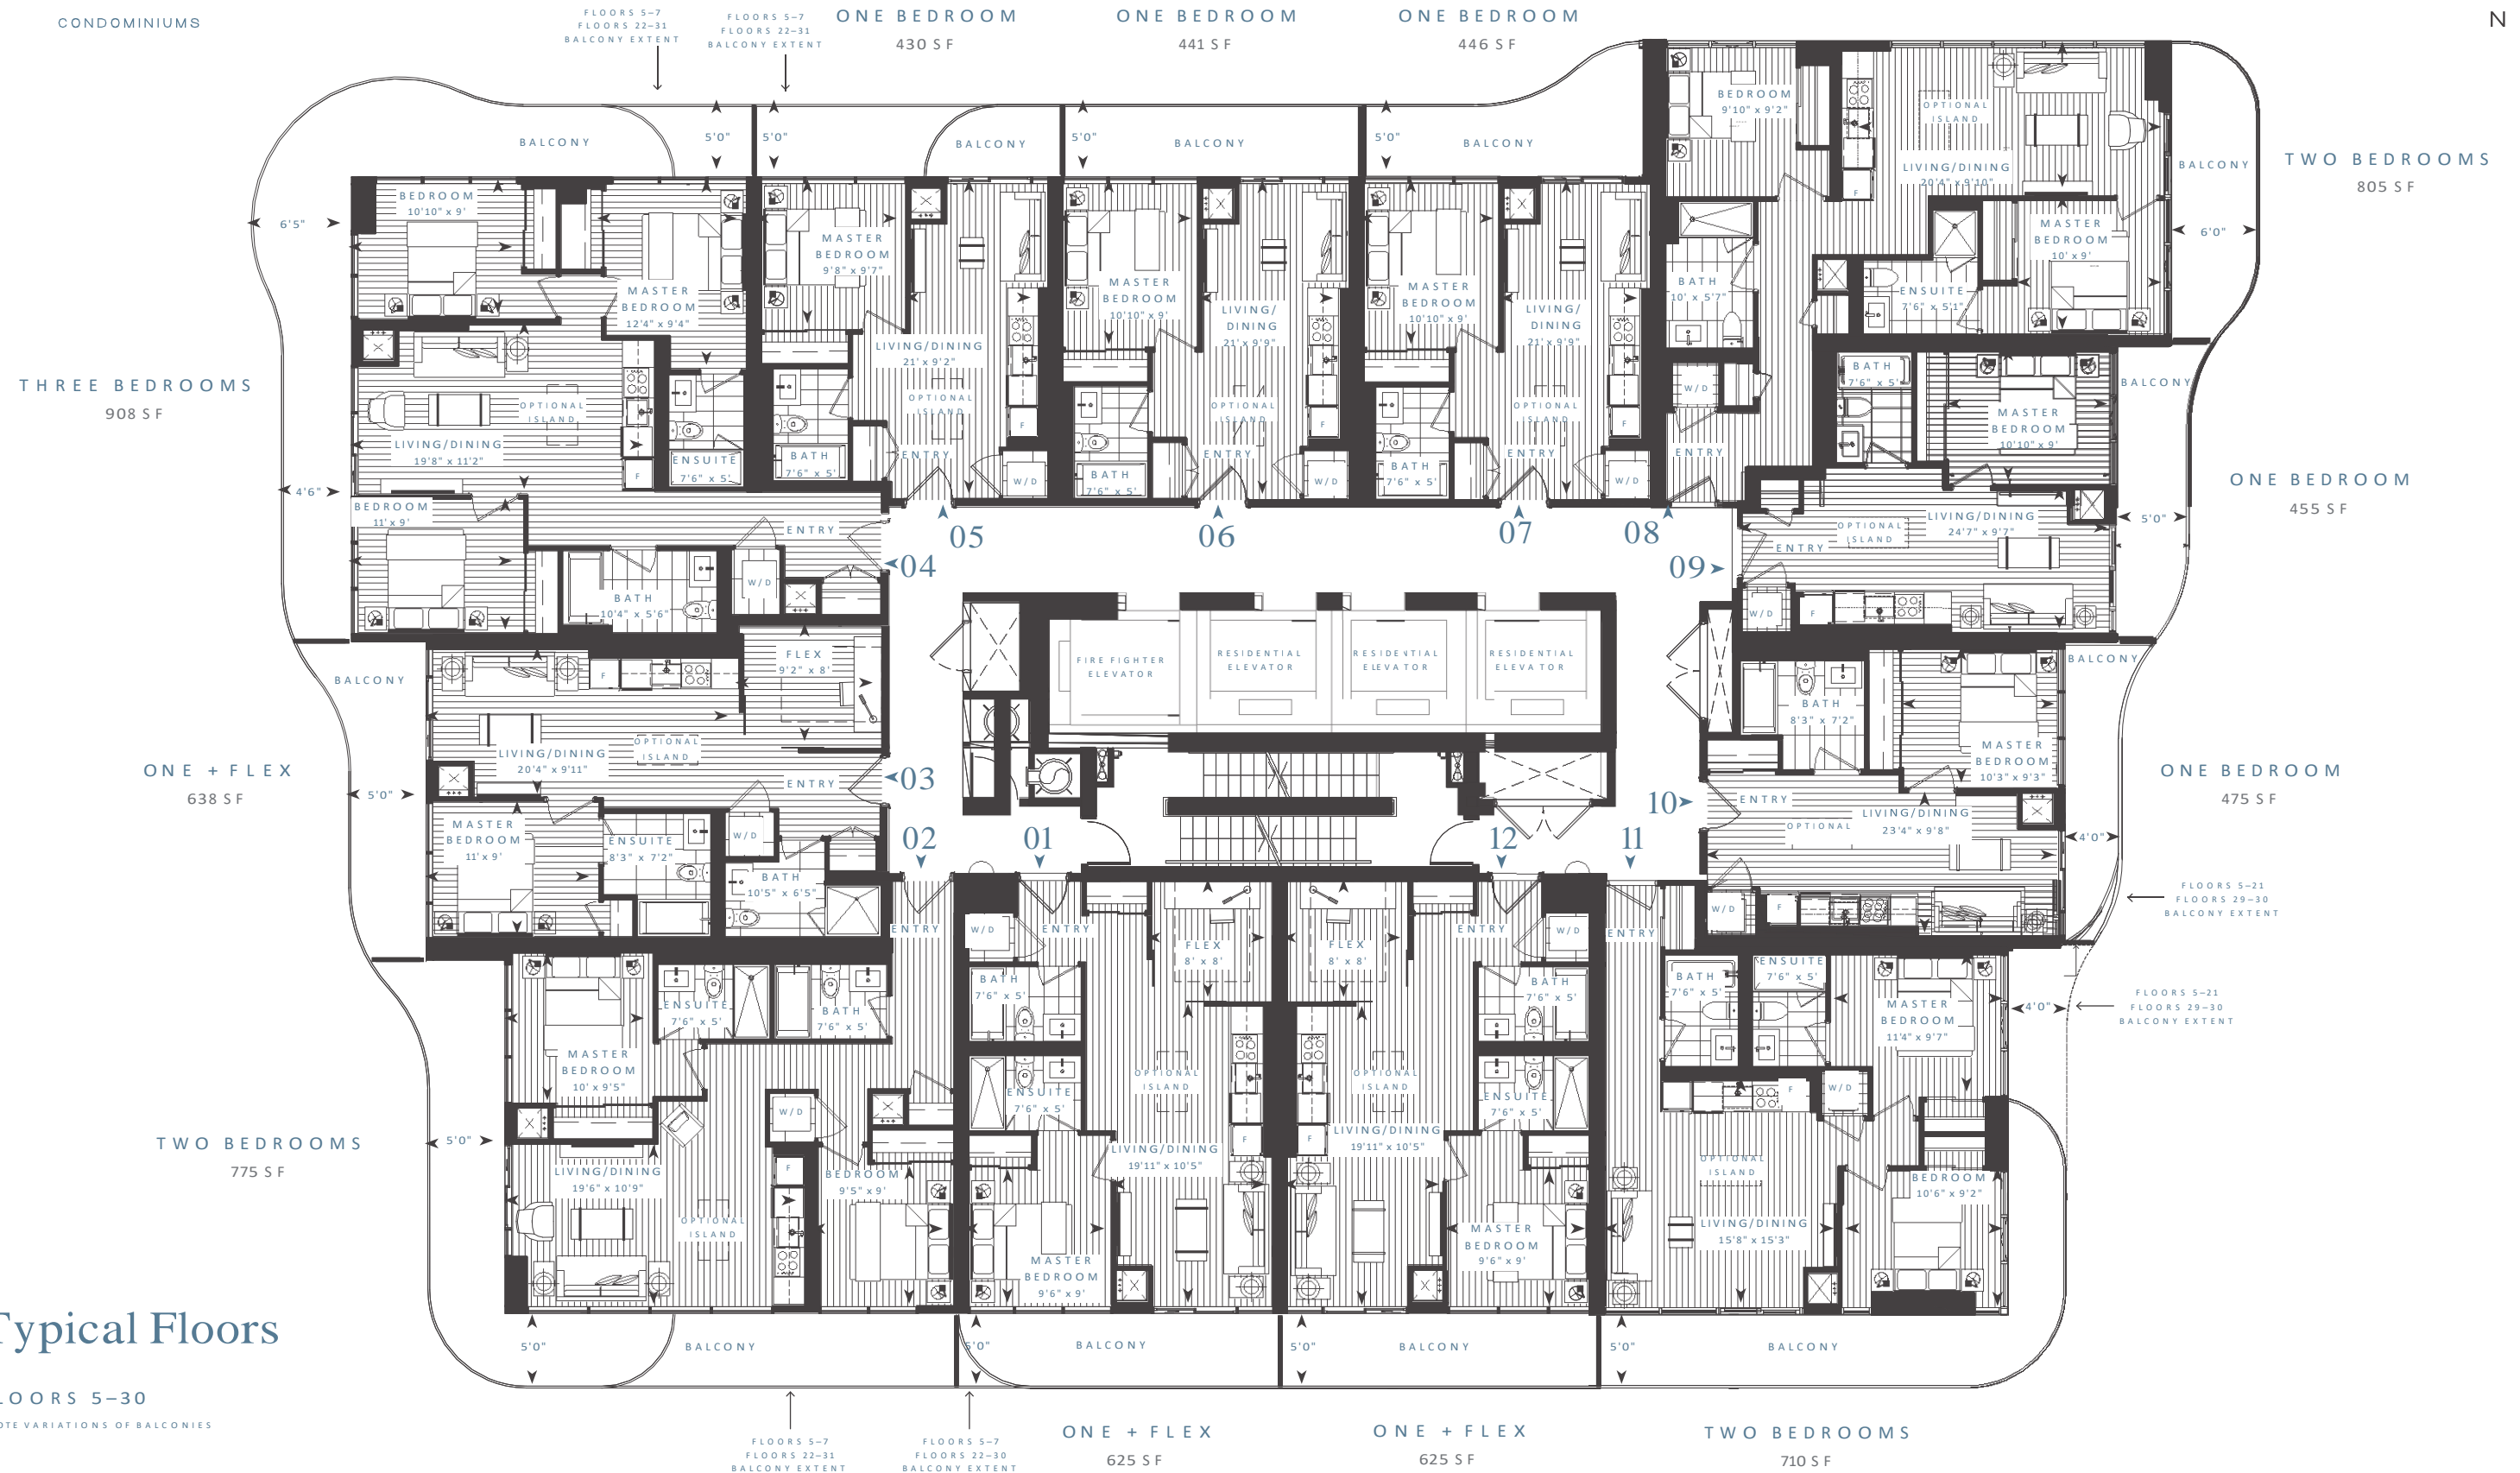

AZURA

CONDOMINIUMS

Typical Floors

FLOORS 5-30

*NOTE VARIATIONS OF BALCONIES