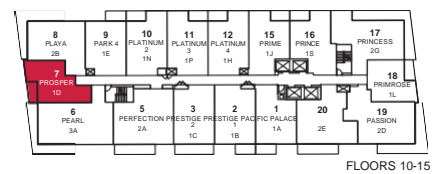

# PRIMROSE

ONE BEDROOM · 482 SQ.FT.

Materials, specifications and floor plans are subject to change without notice. All floor plans are approximate dimensions. Actual usable floor space may vary from the stated floor area. E. & O.E.

# PROSPER

ONE BEDROOM · 540SQ.FT.

Materials, specifications and floor plans are subject to change without notice. All floor plans are approximate dimensions. Actual usable floor space may vary from the stated floor area. E. & O.E.

## PIAZZA

TWO BEDROOM · 761 SQ.FT.

2C

FLOORS 29-32

FLOORS 16-19

Materials, specifications and floor plans are subject to change without notice. All floor plans are approximate dimensions. Actual usable floor space may vary from the stated floor area. E. & O.E.