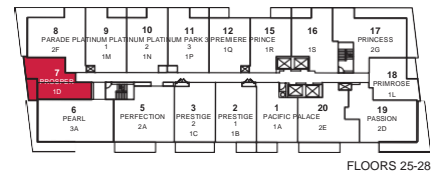

# PRIMROSE

ONE BEDROOM · 482 SQ.FT.

Materials, specifications and floor plans are subject to change without notice. All floor plans are approximate dimensions. Actual usable floor space may vary from the stated floor area. E. & O.E.

# PROSPER

ONE BEDROOM · 540SQ.FT.

Materials, specifications and floor plans are subject to change without notice. All floor plans are approximate dimensions. Actual usable floor space may vary from the stated floor area. E. & O.E.

## PIAZZA

TWO BEDROOM · 761 SQ.FT.

2C

FLOORS 29-32

FLOORS 16-19

Materials, specifications and floor plans are subject to change without notice. All floor plans are approximate dimensions. Actual usable floor space may vary from the stated floor area. E. & O.E.