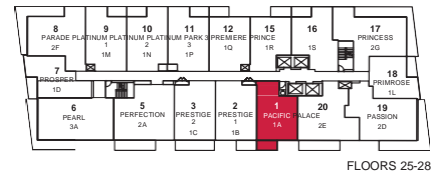

## PURE

ONE BEDROOM · 570 SQ.FT.

Materials, specifications and floor plans are subject to change without notice. All floor plans are approximate dimensions. Actual usable floor space may vary from the stated floor area. E. & O.E.

## PACIFIC

ONE BEDROOM + DEN · 583 SQ.FT.

Materials, specifications and floor plans are subject to change without notice. All floor plans are approximate dimensions. Actual usable floor space may vary from the stated floor area. E.& O.E.