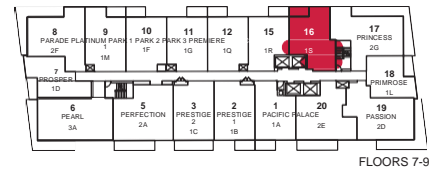

## PARK 1

ONE BEDROOM + DEN · 586 SQ.FT.

Materials, specifications and floor plans are subject to change without notice. All floor plans are approximate dimensions. Actual usable floor space may vary from the stated floor area. E. & O.E.

## PRIME

ONE BEDROOM + DEN • 599 SQ.FT.

Materials, specifications and floor plans are subject to change without notice. All floor plans are approximate dimensions. Actual usable floor space may vary from the stated floor area. E. & O.E.

## PRINCE

ONE BEDROOM + DEN • 628 SQ.FT.

Materials, specifications and floor plans are subject to change without notice. All floor plans are approximate dimensions. Actual usable floor space may vary from the stated floor area. E. & O. E.