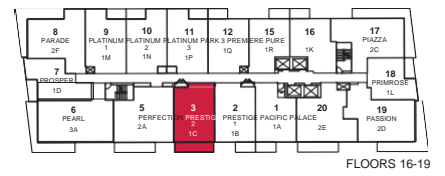

PEARL PLACE

PRESTIGE 2

ONE BEDROOM + DEN · 641 SQ.FT.

Materials, specifications and floor plans are subject to change without notice. All floor plans are approximate dimensions. Actual usable floor space may vary from the stated floor area. E. & O.E.