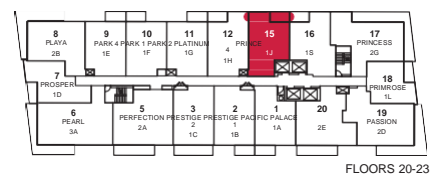

PEARL PLACE

PRIME

ONE BEDROOM + DEN • 599 SQ.FT.

Materials, specifications and floor plans are subject to change without notice. All floor plans are approximate dimensions. Actual usable floor space may vary from the stated floor area. E. & O.E.