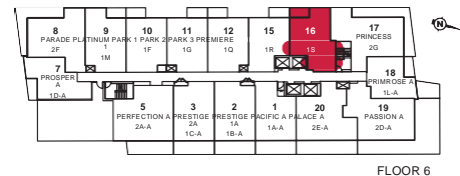

## PARK 1

ONE BEDROOM + DEN · 586 SQ.FT.

Materials, specifications and floor plans are subject to change without notice. All floor plans are approximate dimensions. Actual usable floor space may vary from the stated floor area. E. & O.E.

## PRIME

ONE BEDROOM + DEN • 599 SQ.FT.

Materials, specifications and floor plans are subject to change without notice. All floor plans are approximate dimensions. Actual usable floor space may vary from the stated floor area. E. & O.E.

## PRINCE

ONE BEDROOM + DEN • 628 SQ.FT.

Materials, specifications and floor plans are subject to change without notice. All floor plans are approximate dimensions. Actual usable floor space may vary from the stated floor area. E. & O. E.