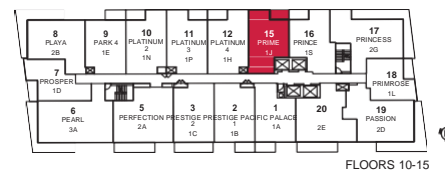

PEARL PLACE

PRIME

ONE BEDROOM + DEN • 599 SQ.FT.

Materials, specifications and floor plans are subject to change without notice. All floor plans are approximate dimensions. Actual usable floor space may vary from the stated floor area. E. & O.E.