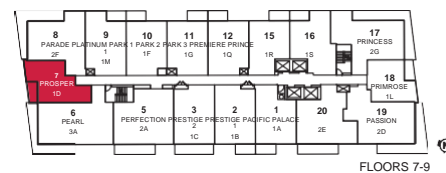

# PRIMROSE

ONE BEDROOM · 482 SQ.FT.

Materials, specifications and floor plans are subject to change without notice. All floor plans are approximate dimensions. Actual usable floor space may vary from the stated floor area. E. & O.E.

# PROSPER

ONE BEDROOM · 540SQ.FT.

Materials, specifications and floor plans are subject to change without notice. All floor plans are approximate dimensions. Actual usable floor space may vary from the stated floor area. E. & O.E.