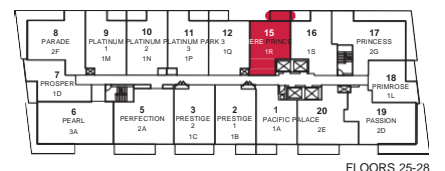

# PROSPER

ONE BEDROOM · 540SQ.FT.

Materials, specifications and floor plans are subject to change without notice. All floor plans are approximate dimensions. Actual usable floor space may vary from the stated floor area. E. & O.E.

# PREMIERE

ONE BEDROOM · 540SQ.FT.

FLOORS 25-28

FLOORS 16-19

FLOORS 7-9

FLOOR 6

Materials, specifications and floor plans are subject to change without notice. All floor plans are approximate dimensions. Actual usable floor space may vary from the stated floor area. E. & O.E.