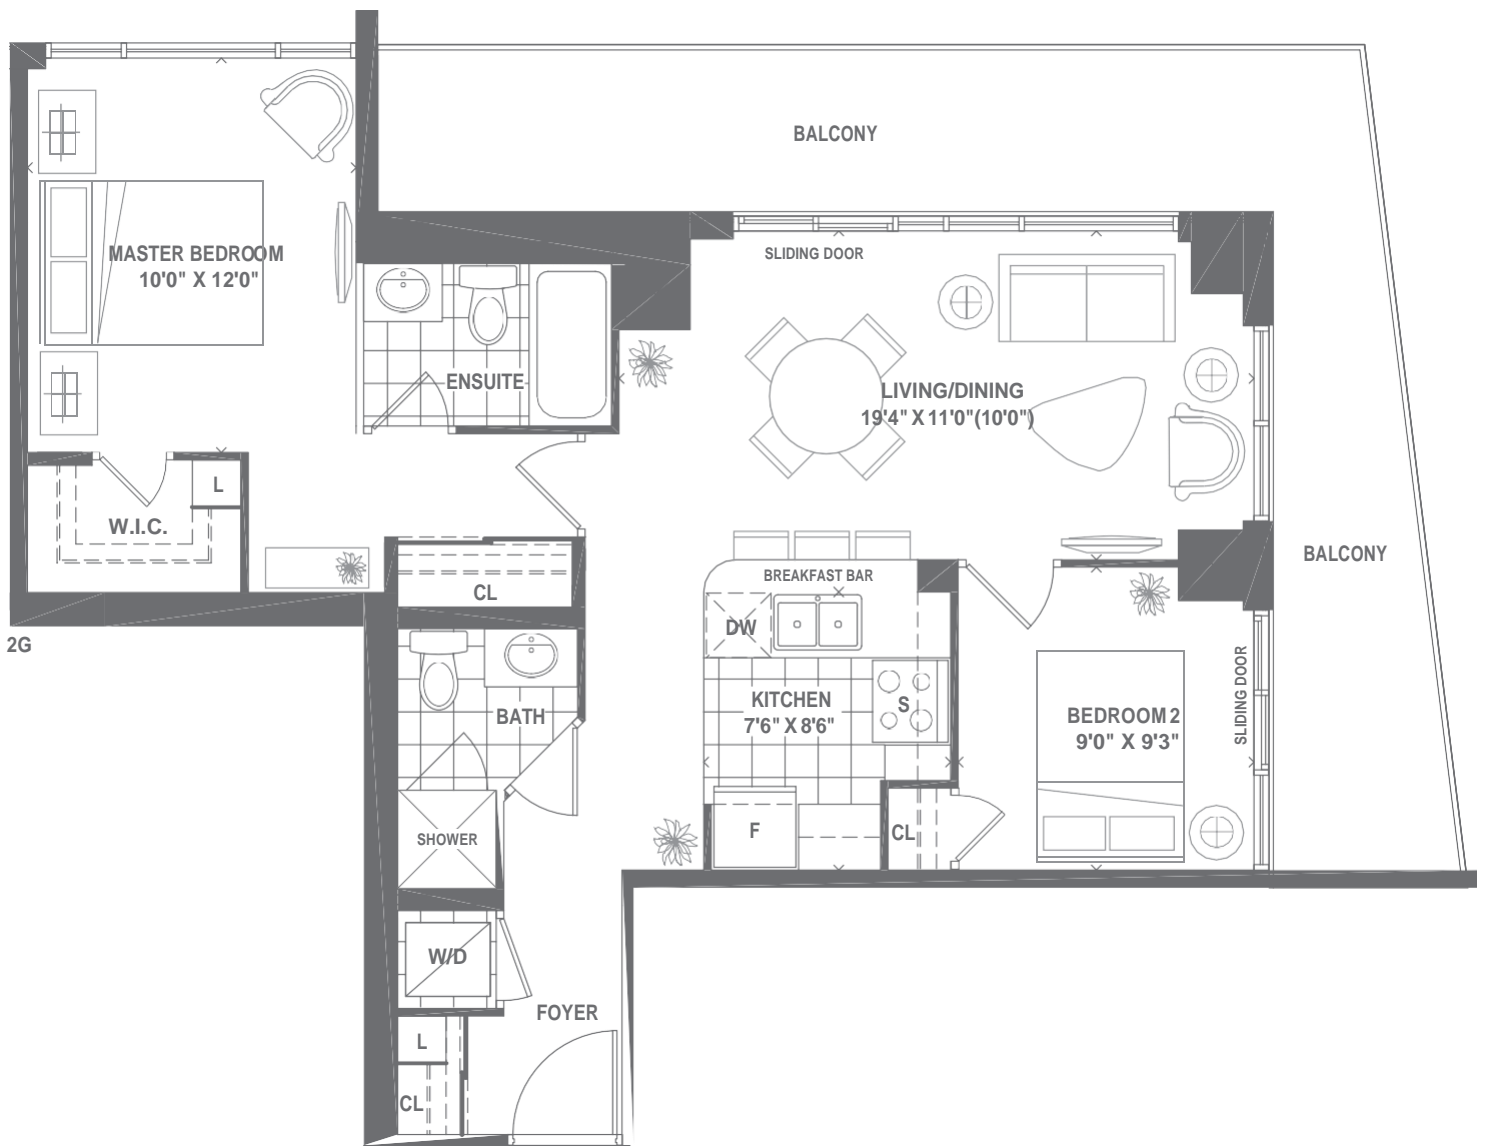

PEARL PLACE

PRINCESS

TWO BEDROOM · 820 SQ.FT.

Materials, specifications and floor plans are subject to change without notice. All floor plans are approximate dimensions. Actual usable floor space may vary from the stated floor area. E. & O. E.