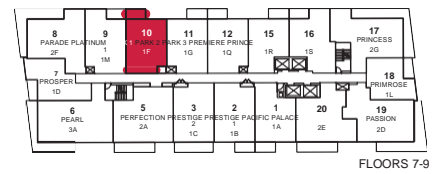

## PACIFIC

ONE BEDROOM + DEN · 583 SQ.FT.

Materials, specifications and floor plans are subject to change without notice. All floor plans are approximate dimensions. Actual usable floor space may vary from the stated floor area. E.& O.E.

## PARK 1

ONE BEDROOM + DEN · 586 SQ.FT.

Materials, specifications and floor plans are subject to change without notice. All floor plans are approximate dimensions. Actual usable floor space may vary from the stated floor area. E. & O.E.