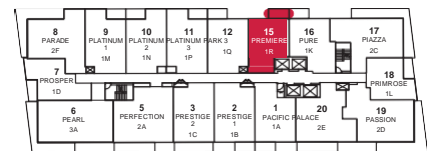

# PROSPER

ONE BEDROOM · 540SQ.FT.

Materials, specifications and floor plans are subject to change without notice. All floor plans are approximate dimensions. Actual usable floor space may vary from the stated floor area. E. & O.E.

# PREMIERE

ONE BEDROOM · 540SQ.FT.

FLOORS 25-28

FLOORS 16-19

FLOORS 7-9

FLOOR 6

Materials, specifications and floor plans are subject to change without notice. All floor plans are approximate dimensions. Actual usable floor space may vary from the stated floor area. E. & O.E.