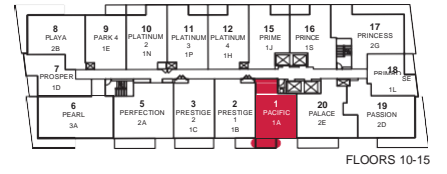

# PREMIERE

ONE BEDROOM · 540SQ.FT.

FLOORS 25-28

FLOORS 16-19

FLOORS 7-9

FLOOR 6

Materials, specifications and floor plans are subject to change without notice. All floor plans are approximate dimensions. Actual usable floor space may vary from the stated floor area. E. & O.E.

## PURE

ONE BEDROOM · 570 SQ.FT.

Materials, specifications and floor plans are subject to change without notice. All floor plans are approximate dimensions. Actual usable floor space may vary from the stated floor area. E. & O.E.

## PACIFIC

ONE BEDROOM + DEN · 583 SQ.FT.

Materials, specifications and floor plans are subject to change without notice. All floor plans are approximate dimensions. Actual usable floor space may vary from the stated floor area. E.& O.E.