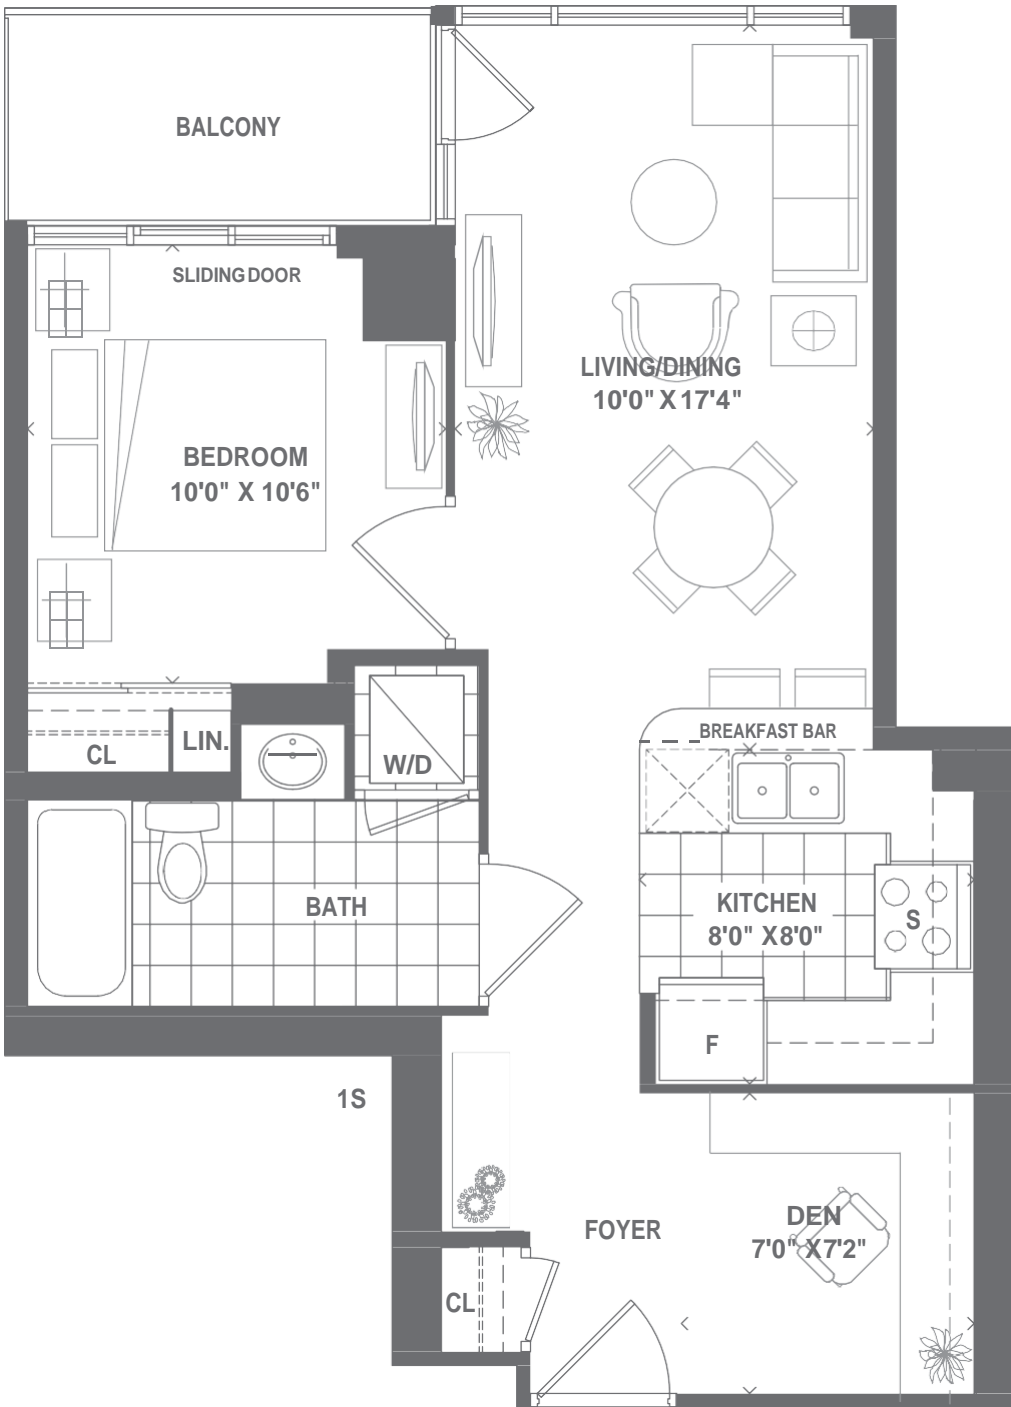

# PROSPER

ONE BEDROOM · 540SQ.FT.

Materials, specifications and floor plans are subject to change without notice. All floor plans are approximate dimensions. Actual usable floor space may vary from the stated floor area. E. & O.E.

## PRIME

ONE BEDROOM + DEN • 599 SQ.FT.

Materials, specifications and floor plans are subject to change without notice. All floor plans are approximate dimensions. Actual usable floor space may vary from the stated floor area. E. & O.E.

# PEARL PLACE

## PRINCE

ONE BEDROOM + DEN • 628 SQ.FT.

Materials, specifications and floor plans are subject to change without notice. All floor plans are approximate dimensions. Actual usable floor space may vary from the stated floor area. E. & O. E.