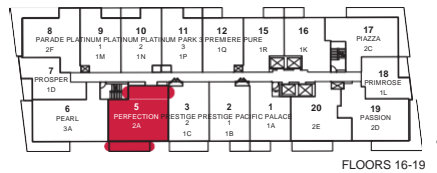

PERFECTION

TWO BEDROOM + DEN • 834 SQ.FT.

Materials, specifications and floor plans are subject to change without notice. All floor plans are approximate dimensions. Actual usable floor space may vary from the stated floor area. E. & O.E.