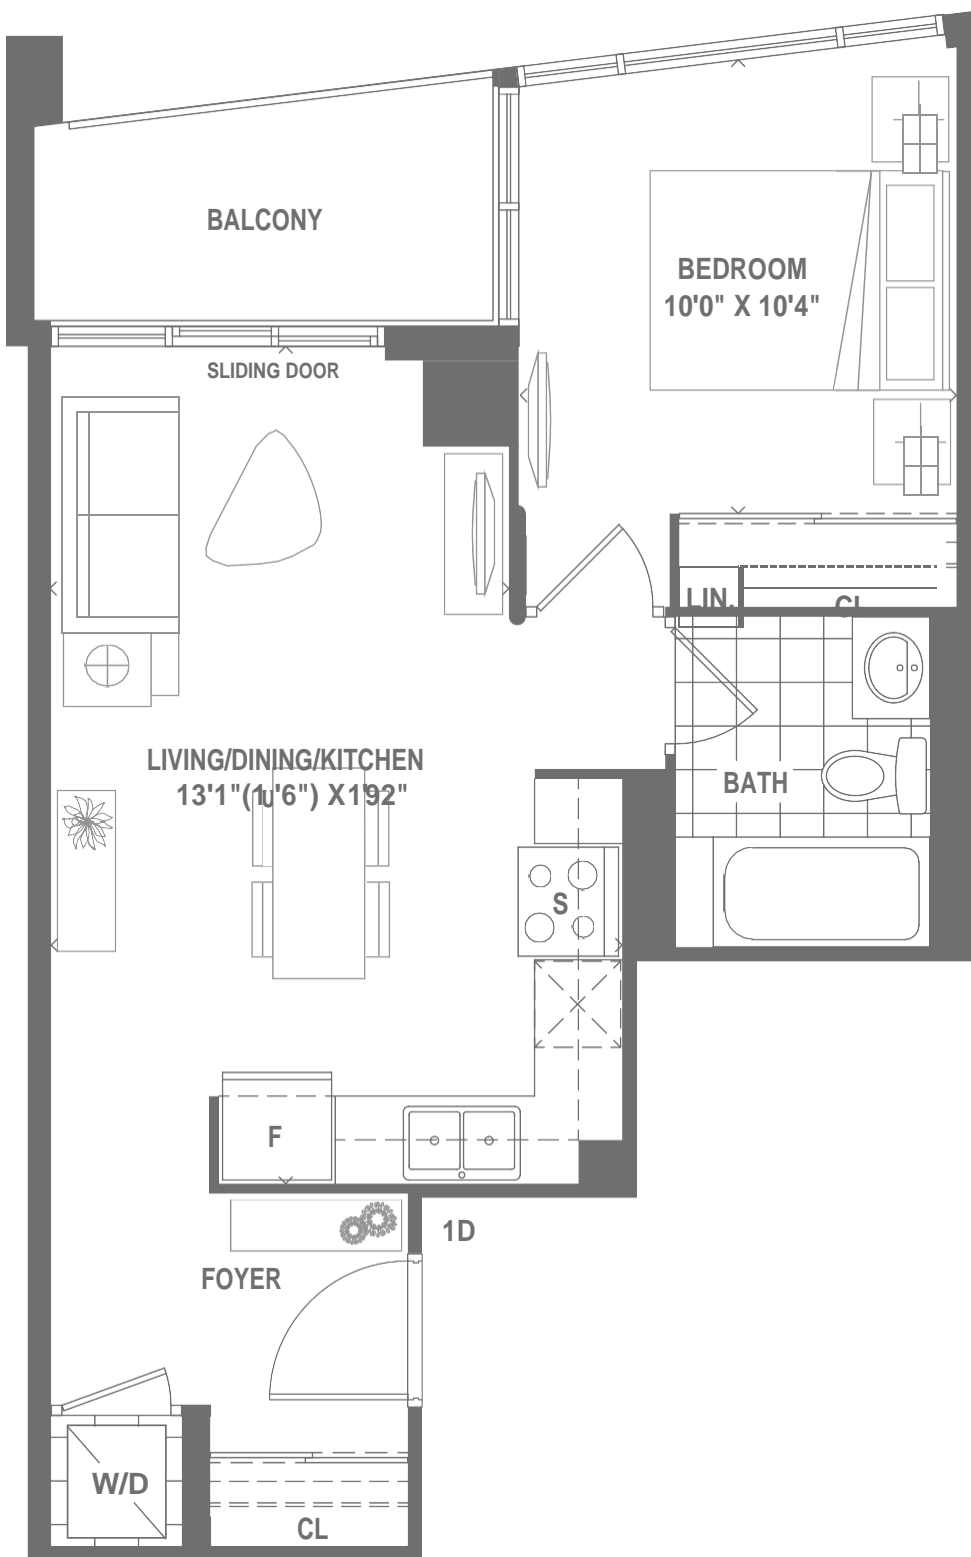

# PRIMROSE

ONE BEDROOM · 482 SQ.FT.

Materials, specifications and floor plans are subject to change without notice. All floor plans are approximate dimensions. Actual usable floor space may vary from the stated floor area. E. & O.E.

# PROSPER

ONE BEDROOM · 540SQ.FT.

Materials, specifications and floor plans are subject to change without notice. All floor plans are approximate dimensions. Actual usable floor space may vary from the stated floor area. E. & O.E.