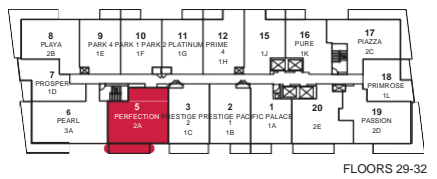

PERFECTION

TWO BEDROOM + DEN • 834 SQ.FT.

Materials, specifications and floor plans are subject to change without notice. All floor plans are approximate dimensions. Actual usable floor space may vary from the stated floor area. E. & O.E.