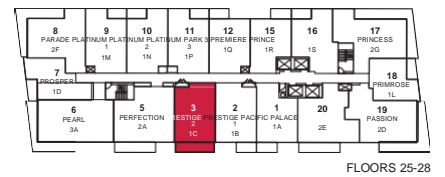

PEARL PLACE

PRESTIGE 2

ONE BEDROOM + DEN · 641 SQ.FT.

Materials, specifications and floor plans are subject to change without notice. All floor plans are approximate dimensions. Actual usable floor space may vary from the stated floor area. E. & O.E.