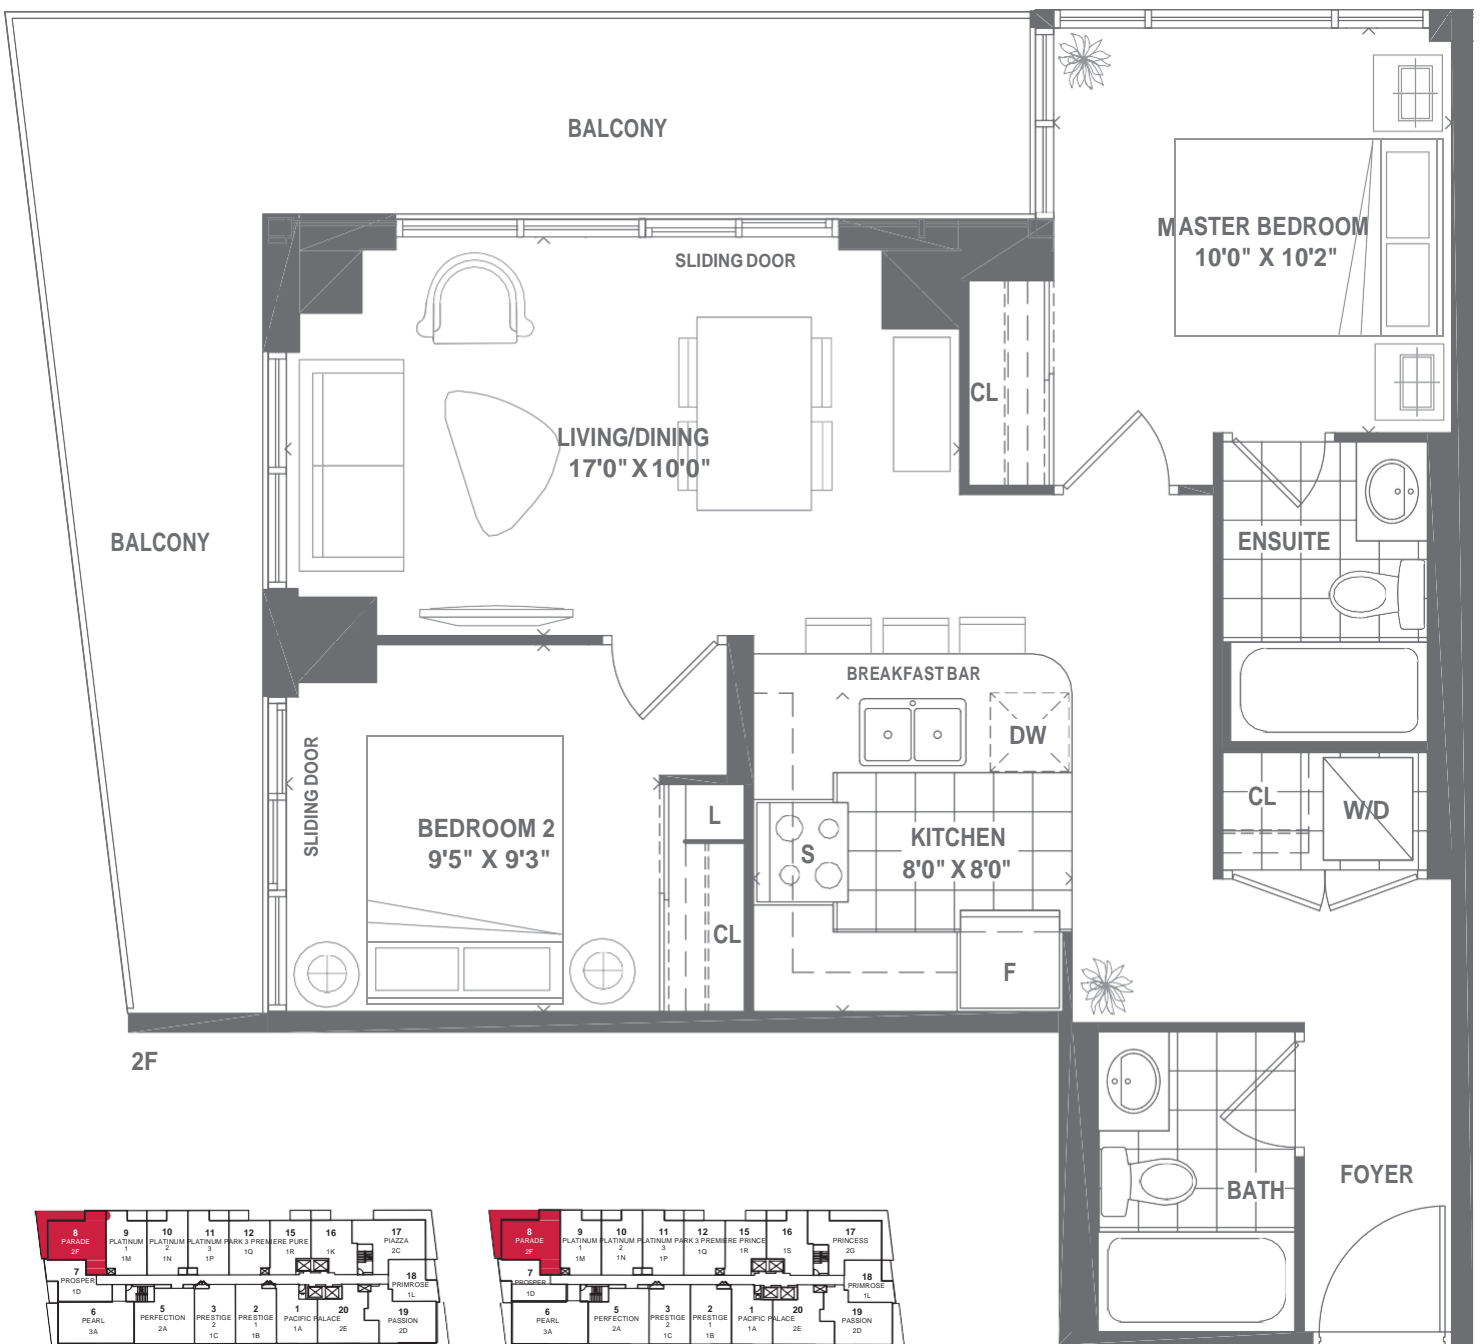

PEARL PLACE

PARADE

TWO BEDROOM · 761 SQ.FT.

Materials, specifications and floor plans are subject to change without notice. All floor plans are approximate dimensions. Actual usable floor space may vary from the stated floor area. E. & O.E.