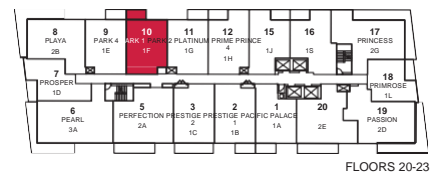

## PACIFIC

ONE BEDROOM + DEN · 583 SQ.FT.

Materials, specifications and floor plans are subject to change without notice. All floor plans are approximate dimensions. Actual usable floor space may vary from the stated floor area. E.& O.E.

## PARK 1

ONE BEDROOM + DEN · 586 SQ.FT.

Materials, specifications and floor plans are subject to change without notice. All floor plans are approximate dimensions. Actual usable floor space may vary from the stated floor area. E. & O.E.