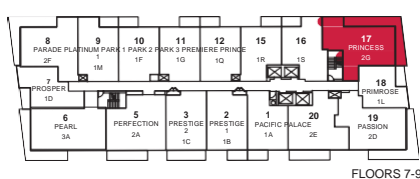

PRINCESS

TWO BEDROOM · 820 SQ.FT.

Materials, specifications and floor plans are subject to change without notice. All floor plans are approximate dimensions. Actual usable floor space may vary from the stated floor area. E. & O. E.