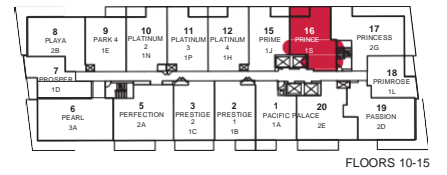

## PARK 1

ONE BEDROOM + DEN · 586 SQ.FT.

Materials, specifications and floor plans are subject to change without notice. All floor plans are approximate dimensions. Actual usable floor space may vary from the stated floor area. E. & O.E.

## PRIME

ONE BEDROOM + DEN • 599 SQ.FT.

Materials, specifications and floor plans are subject to change without notice. All floor plans are approximate dimensions. Actual usable floor space may vary from the stated floor area. E. & O.E.

## PRINCE

ONE BEDROOM + DEN • 628 SQ.FT.

Materials, specifications and floor plans are subject to change without notice. All floor plans are approximate dimensions. Actual usable floor space may vary from the stated floor area. E. & O. E.