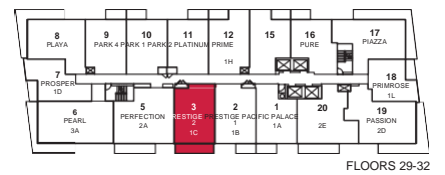

PEARL PLACE

PRESTIGE 2

ONE BEDROOM + DEN · 641 SQ.FT.

Materials, specifications and floor plans are subject to change without notice. All floor plans are approximate dimensions. Actual usable floor space may vary from the stated floor area. E. & O.E.