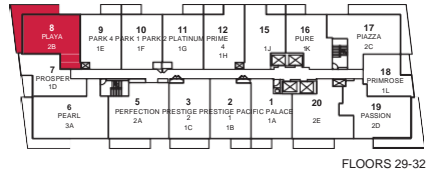

## PLATINUM 2

ONE BEDROOM + DEN • 643 SQ.FT.

Materials, specifications and floor plans are subject to change without notice. All floor plans are approximate dimensions. Actual usable floor space may vary from the stated floor area. E. & O.E.

## PLAYA

TWO BEDROOM · 703 SQ.FT.

Materials, specifications and floor plans are subject to change without notice. All floor plans are approximate dimensions. Actual usable floor space may vary from the stated floor area. E. & O.E.