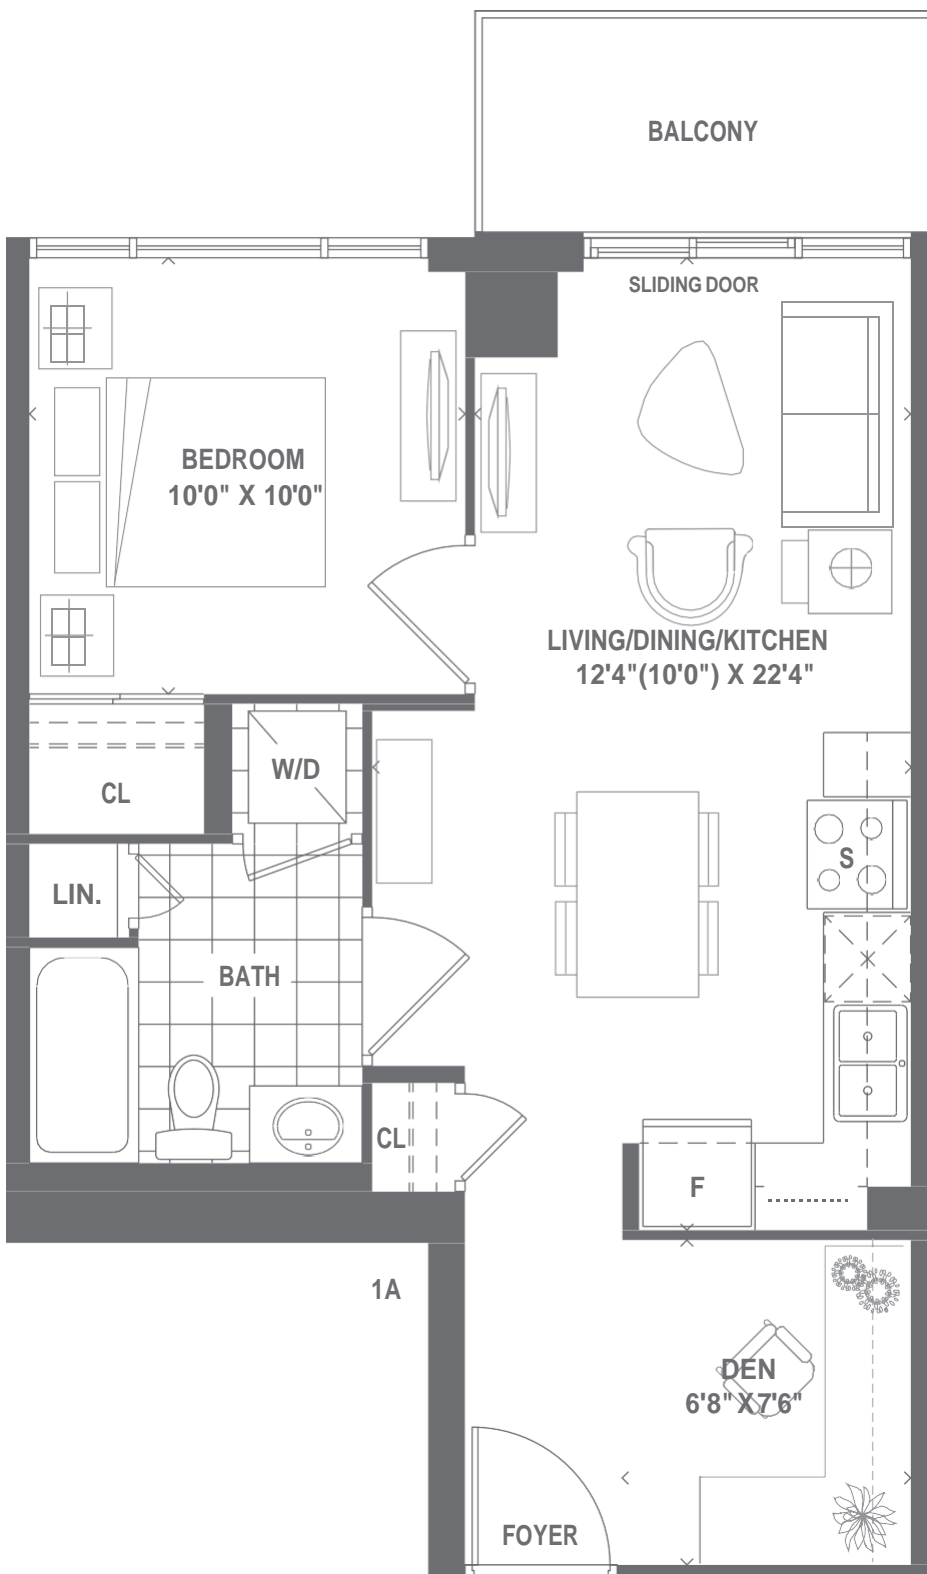

# PROSPER

ONE BEDROOM · 540SQ.FT.

Materials, specifications and floor plans are subject to change without notice. All floor plans are approximate dimensions. Actual usable floor space may vary from the stated floor area. E. & O.E.

# PREMIERE

ONE BEDROOM · 540SQ.FT.

FLOORS 25-28

FLOORS 16-19

FLOORS 7-9

FLOOR 6

Materials, specifications and floor plans are subject to change without notice. All floor plans are approximate dimensions. Actual usable floor space may vary from the stated floor area. E. & O.E.

## PURE

ONE BEDROOM · 570 SQ.FT.

Materials, specifications and floor plans are subject to change without notice. All floor plans are approximate dimensions. Actual usable floor space may vary from the stated floor area. E. & O.E.

## PACIFIC

ONE BEDROOM + DEN · 583 SQ.FT.

Materials, specifications and floor plans are subject to change without notice. All floor plans are approximate dimensions. Actual usable floor space may vary from the stated floor area. E.& O.E.