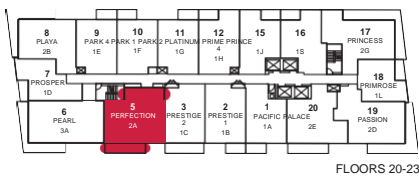

PERFECTION

TWO BEDROOM + DEN • 834 SQ.FT.

Materials, specifications and floor plans are subject to change without notice. All floor plans are approximate dimensions. Actual usable floor space may vary from the stated floor area. E. & O.E.