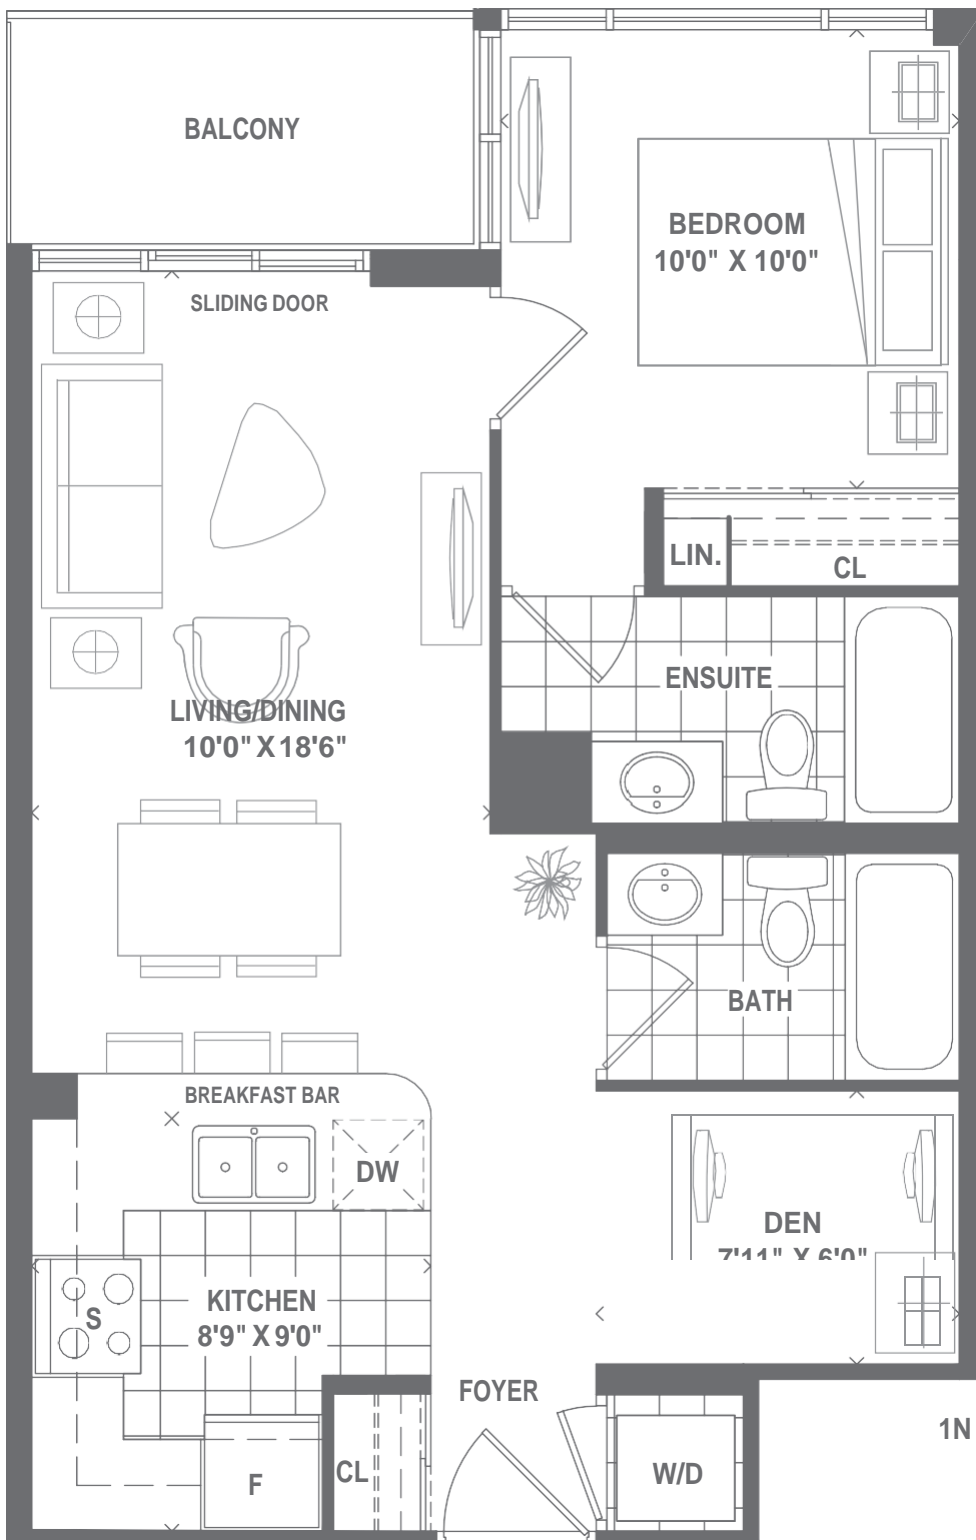

PEARL PLACE

PLATINUM 2

ONE BEDROOM + DEN • 643 SQ.FT.

Materials, specifications and floor plans are subject to change without notice. All floor plans are approximate dimensions. Actual usable floor space may vary from the stated floor area. E. & O.E.