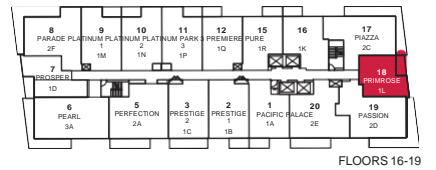

# PRIMROSE

ONE BEDROOM · 482 SQ.FT.

Materials, specifications and floor plans are subject to change without notice. All floor plans are approximate dimensions. Actual usable floor space may vary from the stated floor area. E. & O.E.

# PROSPER

ONE BEDROOM · 540SQ.FT.

Materials, specifications and floor plans are subject to change without notice. All floor plans are approximate dimensions. Actual usable floor space may vary from the stated floor area. E. & O.E.