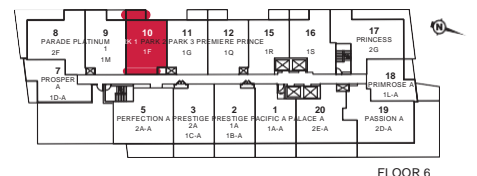

## PACIFIC

ONE BEDROOM + DEN · 583 SQ.FT.

Materials, specifications and floor plans are subject to change without notice. All floor plans are approximate dimensions. Actual usable floor space may vary from the stated floor area. E.& O.E.

## PARK 1

ONE BEDROOM + DEN · 586 SQ.FT.

Materials, specifications and floor plans are subject to change without notice. All floor plans are approximate dimensions. Actual usable floor space may vary from the stated floor area. E. & O.E.