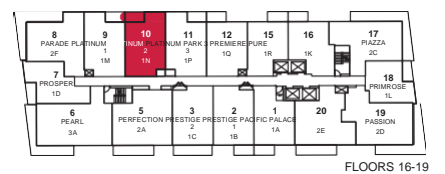

PEARL PLACE

PLATINUM 2

ONE BEDROOM + DEN • 643 SQ.FT.

Materials, specifications and floor plans are subject to change without notice. All floor plans are approximate dimensions. Actual usable floor space may vary from the stated floor area. E. & O.E.