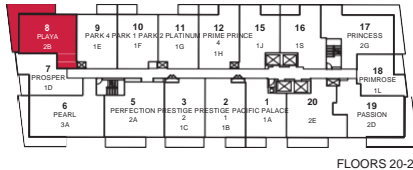

PLAYA

TWO BEDROOM · 703 SQ.FT.

Materials, specifications and floor plans are subject to change without notice. All floor plans are approximate dimensions. Actual usable floor space may vary from the stated floor area. E. & O.E.