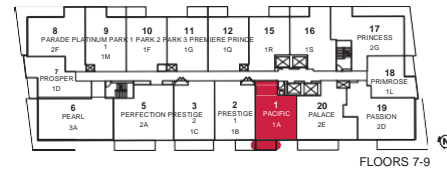

## PURE

ONE BEDROOM · 570 SQ.FT.

Materials, specifications and floor plans are subject to change without notice. All floor plans are approximate dimensions. Actual usable floor space may vary from the stated floor area. E. & O.E.

## PACIFIC

ONE BEDROOM + DEN · 583 SQ.FT.

Materials, specifications and floor plans are subject to change without notice. All floor plans are approximate dimensions. Actual usable floor space may vary from the stated floor area. E.& O.E.