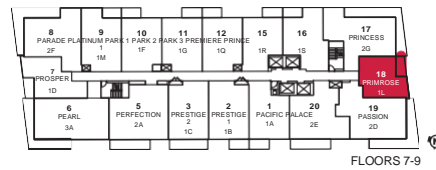

# PRIMROSE

ONE BEDROOM · 482 SQ.FT.

Materials, specifications and floor plans are subject to change without notice. All floor plans are approximate dimensions. Actual usable floor space may vary from the stated floor area. E. & O.E.

# PROSPER

ONE BEDROOM · 540SQ.FT.

Materials, specifications and floor plans are subject to change without notice. All floor plans are approximate dimensions. Actual usable floor space may vary from the stated floor area. E. & O.E.

## PIAZZA

TWO BEDROOM · 761 SQ.FT.

2C

FLOORS 29-32

FLOORS 16-19

Materials, specifications and floor plans are subject to change without notice. All floor plans are approximate dimensions. Actual usable floor space may vary from the stated floor area. E. & O.E.