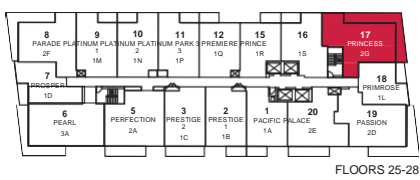

PRINCESS

TWO BEDROOM · 820 SQ.FT.

Materials, specifications and floor plans are subject to change without notice. All floor plans are approximate dimensions. Actual usable floor space may vary from the stated floor area. E. & O. E.