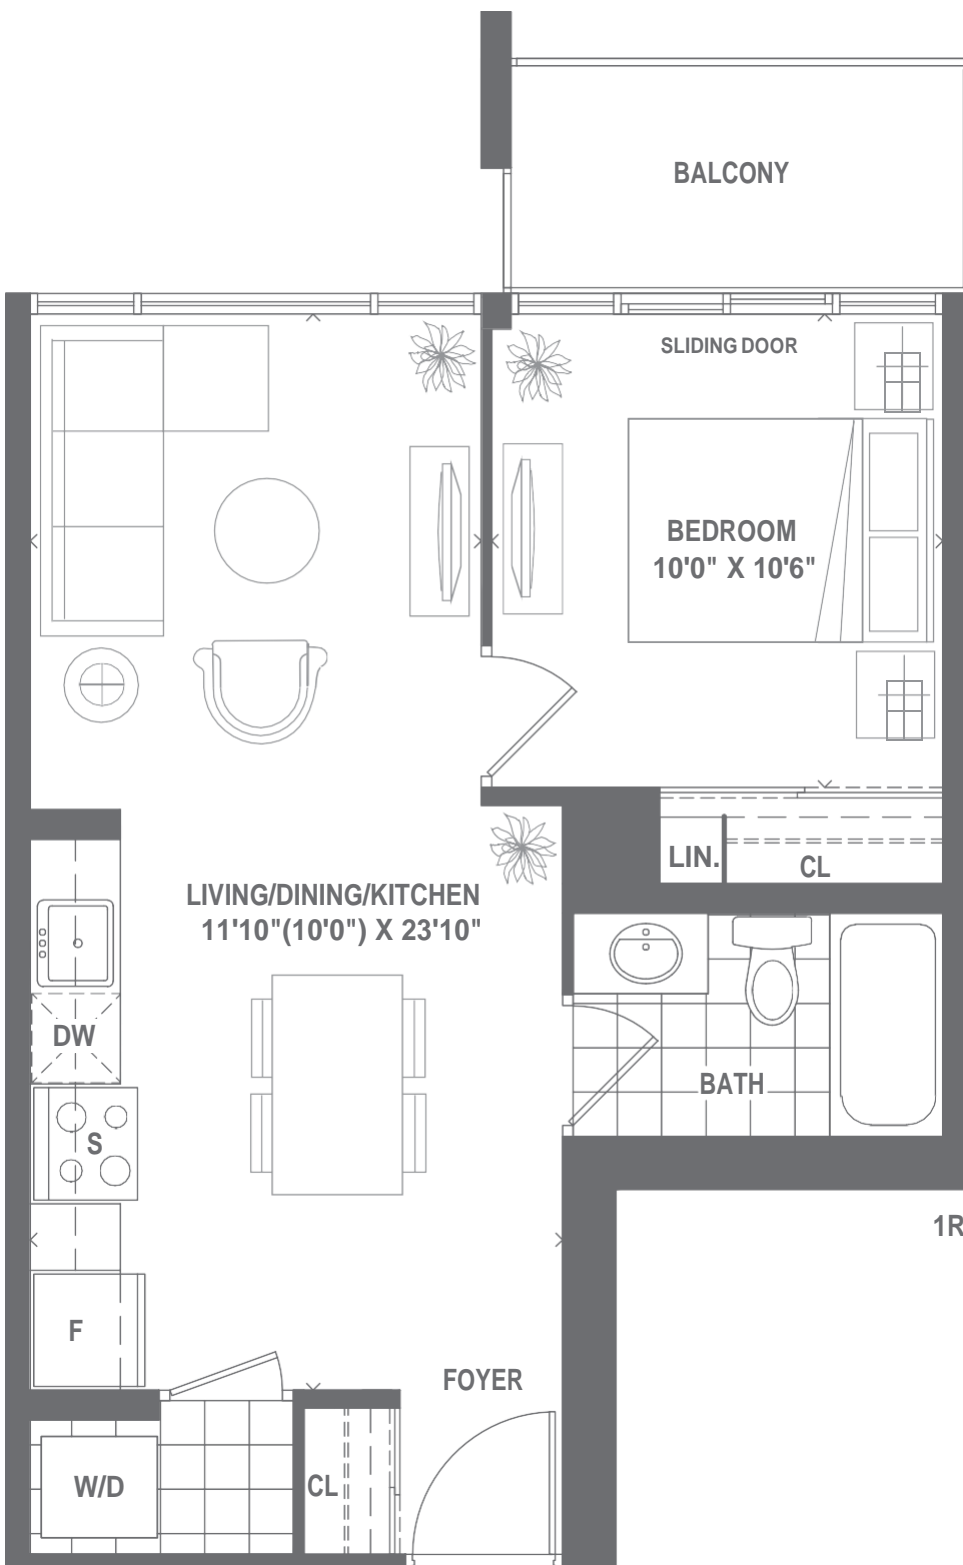

# PRIMROSE

ONE BEDROOM · 482 SQ.FT.

Materials, specifications and floor plans are subject to change without notice. All floor plans are approximate dimensions. Actual usable floor space may vary from the stated floor area. E. & O.E.

# PROSPER

ONE BEDROOM · 540SQ.FT.

Materials, specifications and floor plans are subject to change without notice. All floor plans are approximate dimensions. Actual usable floor space may vary from the stated floor area. E. & O.E.

# PREMIERE

ONE BEDROOM · 540SQ.FT.

FLOORS 25-28

FLOORS 16-19

FLOORS 7-9

FLOOR 6

Materials, specifications and floor plans are subject to change without notice. All floor plans are approximate dimensions. Actual usable floor space may vary from the stated floor area. E. & O.E.