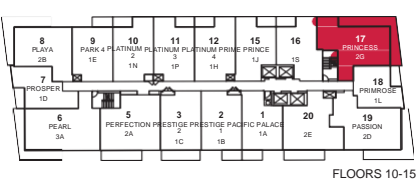

PRINCESS

TWO BEDROOM · 820 SQ.FT.

Materials, specifications and floor plans are subject to change without notice. All floor plans are approximate dimensions. Actual usable floor space may vary from the stated floor area. E. & O. E.