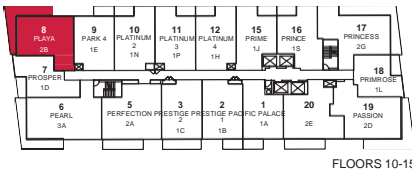

PLAYA

TWO BEDROOM · 703 SQ.FT.

Materials, specifications and floor plans are subject to change without notice. All floor plans are approximate dimensions. Actual usable floor space may vary from the stated floor area. E. & O.E.