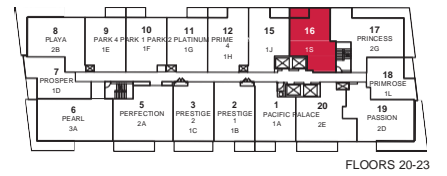

## PARK 1

ONE BEDROOM + DEN · 586 SQ.FT.

Materials, specifications and floor plans are subject to change without notice. All floor plans are approximate dimensions. Actual usable floor space may vary from the stated floor area. E. & O.E.

## PRIME

ONE BEDROOM + DEN • 599 SQ.FT.

Materials, specifications and floor plans are subject to change without notice. All floor plans are approximate dimensions. Actual usable floor space may vary from the stated floor area. E. & O.E.

## PRINCE

ONE BEDROOM + DEN • 628 SQ.FT.

Materials, specifications and floor plans are subject to change without notice. All floor plans are approximate dimensions. Actual usable floor space may vary from the stated floor area. E. & O. E.