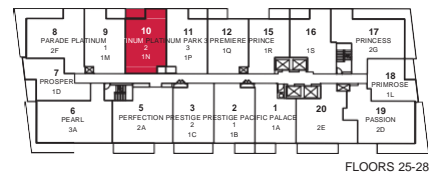

PEARL PLACE

PLATINUM 2

ONE BEDROOM + DEN • 643 SQ.FT.

Materials, specifications and floor plans are subject to change without notice. All floor plans are approximate dimensions. Actual usable floor space may vary from the stated floor area. E. & O.E.