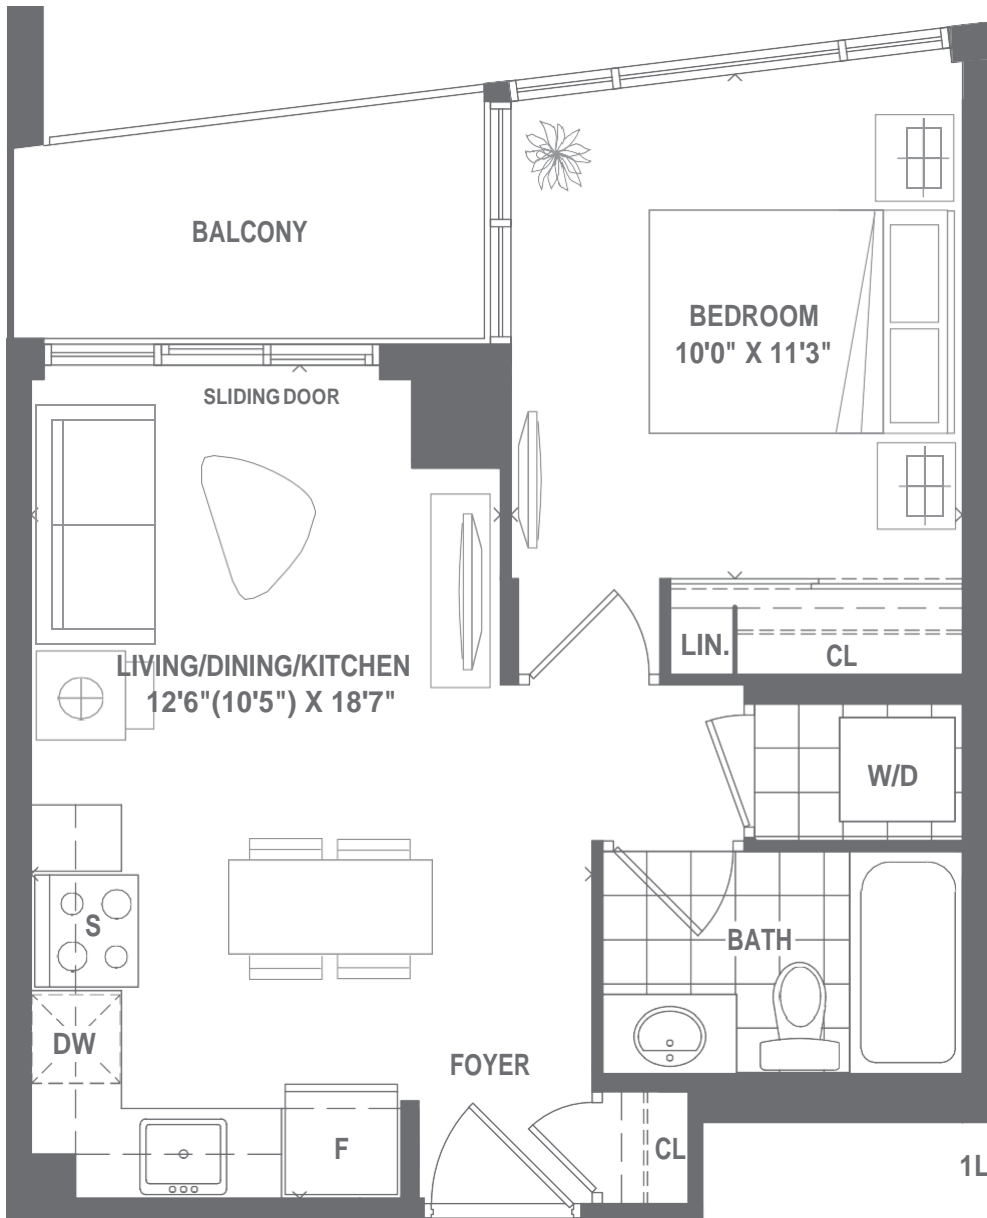

# PEARL PLACE

# PRIMROSE

ONE BEDROOM · 482 SQ.FT.

Materials, specifications and floor plans are subject to change without notice. All floor plans are approximate dimensions. Actual usable floor space may vary from the stated floor area. E. & O.E.

# PROSPER

ONE BEDROOM · 540SQ.FT.

Materials, specifications and floor plans are subject to change without notice. All floor plans are approximate dimensions. Actual usable floor space may vary from the stated floor area. E. & O.E.

# PREMIERE

ONE BEDROOM · 540SQ.FT.

FLOORS 25-28

FLOORS 16-19

FLOORS 7-9

FLOOR 6

Materials, specifications and floor plans are subject to change without notice. All floor plans are approximate dimensions. Actual usable floor space may vary from the stated floor area. E. & O.E.