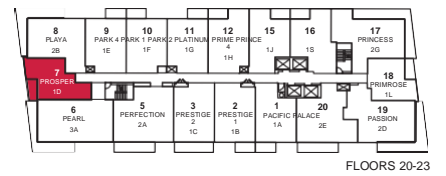

# PRIMROSE

ONE BEDROOM · 482 SQ.FT.

Materials, specifications and floor plans are subject to change without notice. All floor plans are approximate dimensions. Actual usable floor space may vary from the stated floor area. E. & O.E.

# PROSPER

ONE BEDROOM · 540SQ.FT.

Materials, specifications and floor plans are subject to change without notice. All floor plans are approximate dimensions. Actual usable floor space may vary from the stated floor area. E. & O.E.