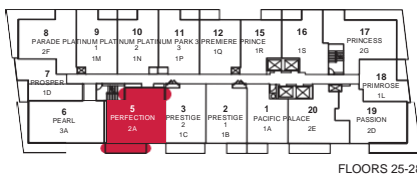

PERFECTION

TWO BEDROOM + DEN • 834 SQ.FT.

Materials, specifications and floor plans are subject to change without notice. All floor plans are approximate dimensions. Actual usable floor space may vary from the stated floor area. E. & O.E.