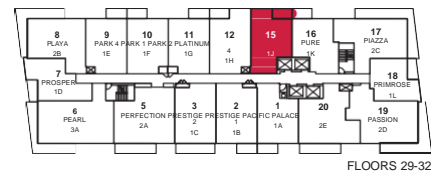

PEARL PLACE

PRIME

ONE BEDROOM + DEN • 599 SQ.FT.

Materials, specifications and floor plans are subject to change without notice. All floor plans are approximate dimensions. Actual usable floor space may vary from the stated floor area. E. & O.E.