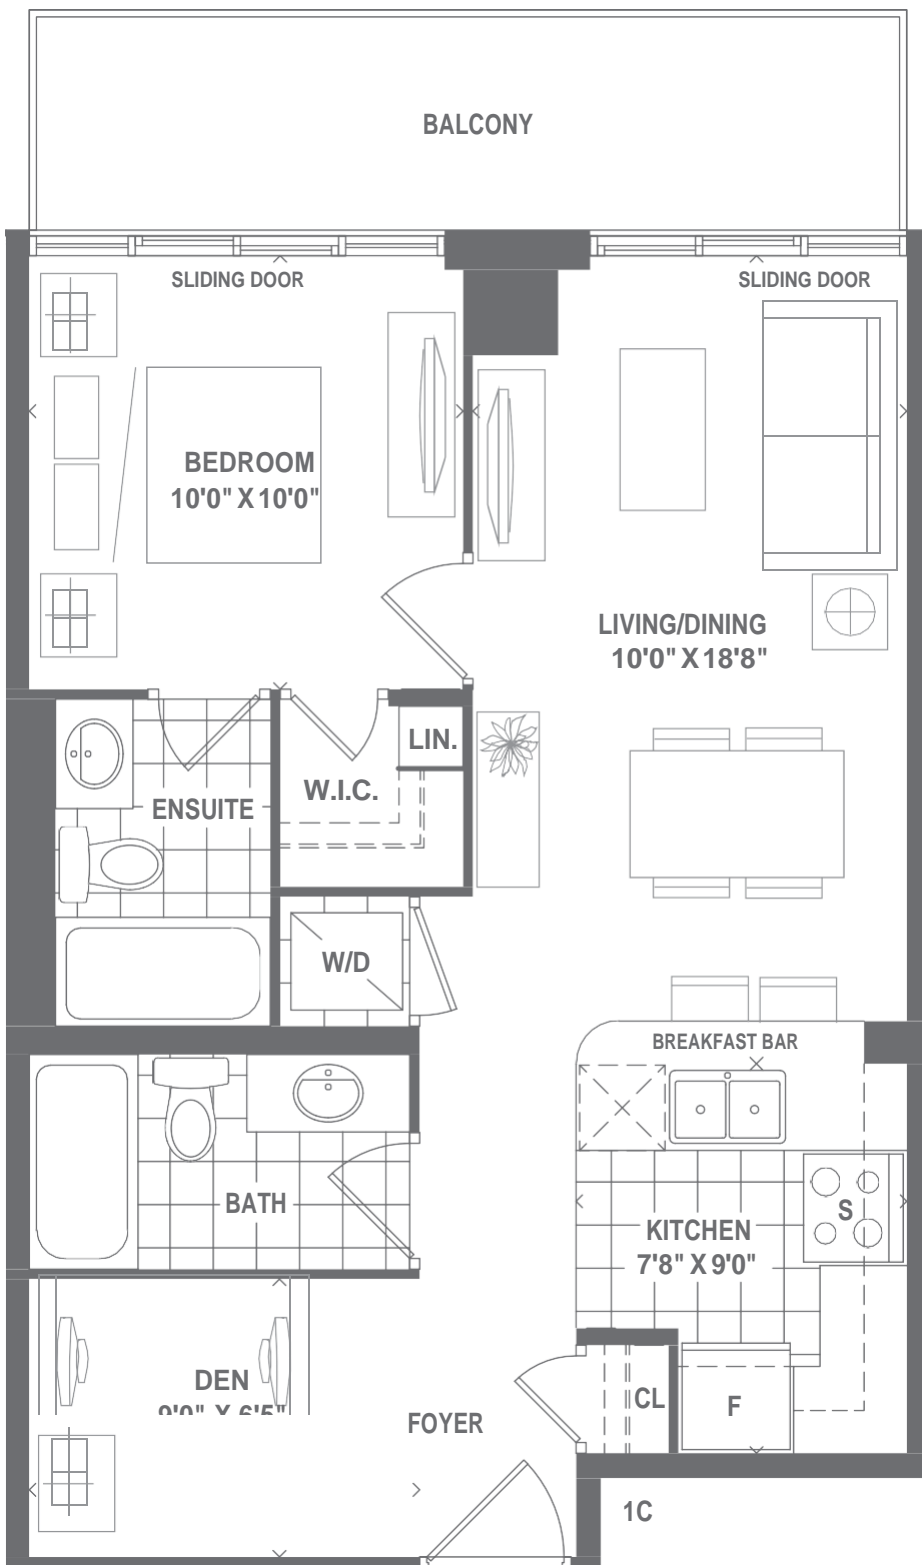

PEARL PLACE

PRESTIGE 2

ONE BEDROOM + DEN · 641 SQ.FT.

Materials, specifications and floor plans are subject to change without notice. All floor plans are approximate dimensions. Actual usable floor space may vary from the stated floor area. E. & O.E.