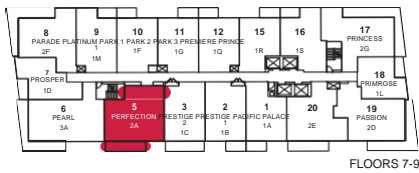

PERFECTION

TWO BEDROOM + DEN • 834 SQ.FT.

Materials, specifications and floor plans are subject to change without notice. All floor plans are approximate dimensions. Actual usable floor space may vary from the stated floor area. E. & O.E.