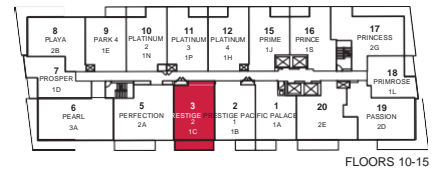

PEARL PLACE

PRESTIGE 2

ONE BEDROOM + DEN · 641 SQ.FT.

Materials, specifications and floor plans are subject to change without notice. All floor plans are approximate dimensions. Actual usable floor space may vary from the stated floor area. E. & O.E.