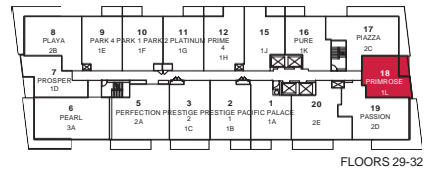

# PRIMROSE

ONE BEDROOM · 482 SQ.FT.

Materials, specifications and floor plans are subject to change without notice. All floor plans are approximate dimensions. Actual usable floor space may vary from the stated floor area. E. & O.E.