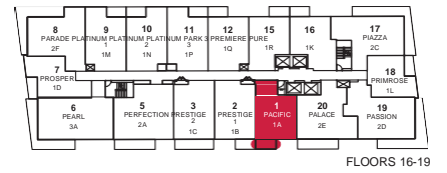

# PREMIERE

ONE BEDROOM · 540SQ.FT.

FLOORS 25-28

FLOORS 16-19

FLOORS 7-9

FLOOR 6

Materials, specifications and floor plans are subject to change without notice. All floor plans are approximate dimensions. Actual usable floor space may vary from the stated floor area. E. & O.E.

## PURE

ONE BEDROOM · 570 SQ.FT.

Materials, specifications and floor plans are subject to change without notice. All floor plans are approximate dimensions. Actual usable floor space may vary from the stated floor area. E. & O.E.

## PACIFIC

ONE BEDROOM + DEN · 583 SQ.FT.

Materials, specifications and floor plans are subject to change without notice. All floor plans are approximate dimensions. Actual usable floor space may vary from the stated floor area. E.& O.E.