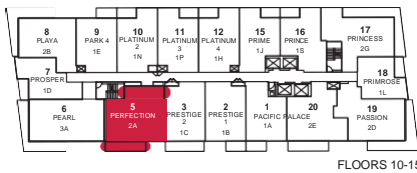

PERFECTION

TWO BEDROOM + DEN • 834 SQ.FT.

Materials, specifications and floor plans are subject to change without notice. All floor plans are approximate dimensions. Actual usable floor space may vary from the stated floor area. E. & O.E.