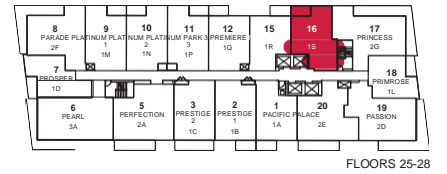

## PARK 1

ONE BEDROOM + DEN · 586 SQ.FT.

Materials, specifications and floor plans are subject to change without notice. All floor plans are approximate dimensions. Actual usable floor space may vary from the stated floor area. E. & O.E.

## PRIME

ONE BEDROOM + DEN • 599 SQ.FT.

Materials, specifications and floor plans are subject to change without notice. All floor plans are approximate dimensions. Actual usable floor space may vary from the stated floor area. E. & O.E.

## PRINCE

ONE BEDROOM + DEN • 628 SQ.FT.

Materials, specifications and floor plans are subject to change without notice. All floor plans are approximate dimensions. Actual usable floor space may vary from the stated floor area. E. & O. E.