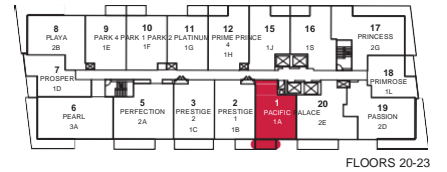

# PREMIERE

ONE BEDROOM · 540SQ.FT.

FLOORS 25-28

FLOORS 16-19

FLOORS 7-9

FLOOR 6

Materials, specifications and floor plans are subject to change without notice. All floor plans are approximate dimensions. Actual usable floor space may vary from the stated floor area. E. & O.E.

## PURE

ONE BEDROOM · 570 SQ.FT.

Materials, specifications and floor plans are subject to change without notice. All floor plans are approximate dimensions. Actual usable floor space may vary from the stated floor area. E. & O.E.

## PACIFIC

ONE BEDROOM + DEN · 583 SQ.FT.

Materials, specifications and floor plans are subject to change without notice. All floor plans are approximate dimensions. Actual usable floor space may vary from the stated floor area. E.& O.E.