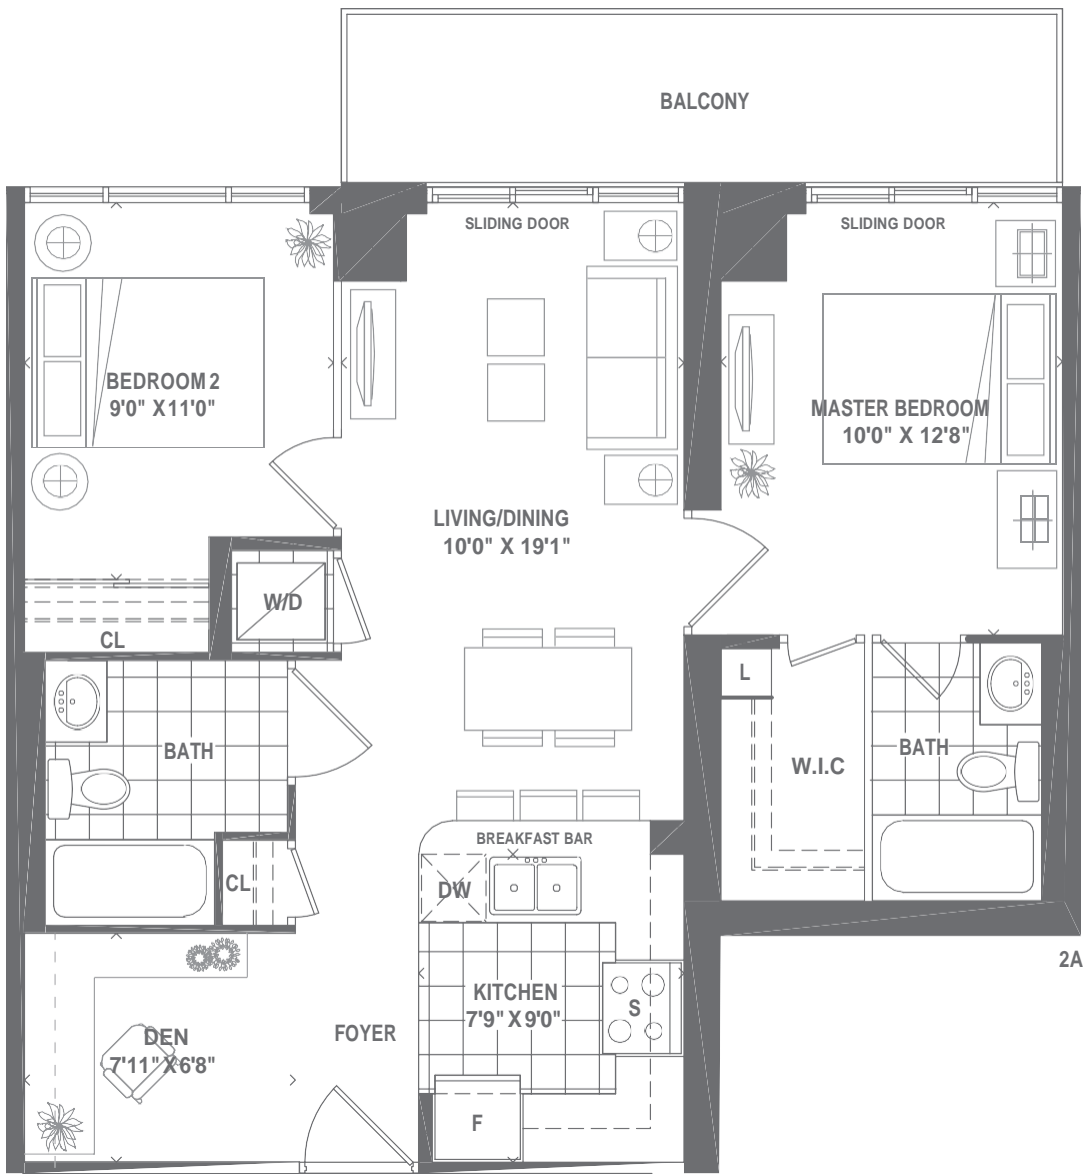

PEARL PLACE

PERFECTION

TWO BEDROOM + DEN • 834 SQ.FT.

Materials, specifications and floor plans are subject to change without notice. All floor plans are approximate dimensions. Actual usable floor space may vary from the stated floor area. E. & O.E.