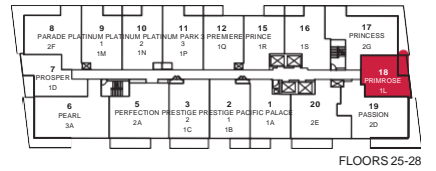

# PRIMROSE

ONE BEDROOM · 482 SQ.FT.

Materials, specifications and floor plans are subject to change without notice. All floor plans are approximate dimensions. Actual usable floor space may vary from the stated floor area. E. & O.E.

# PROSPER

ONE BEDROOM · 540SQ.FT.

Materials, specifications and floor plans are subject to change without notice. All floor plans are approximate dimensions. Actual usable floor space may vary from the stated floor area. E. & O.E.