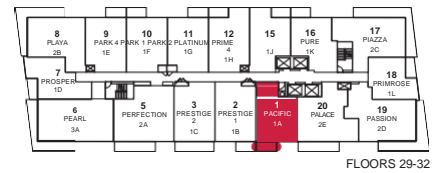

## PURE

ONE BEDROOM · 570 SQ.FT.

Materials, specifications and floor plans are subject to change without notice. All floor plans are approximate dimensions. Actual usable floor space may vary from the stated floor area. E. & O.E.

## PACIFIC

ONE BEDROOM + DEN · 583 SQ.FT.

Materials, specifications and floor plans are subject to change without notice. All floor plans are approximate dimensions. Actual usable floor space may vary from the stated floor area. E.& O.E.