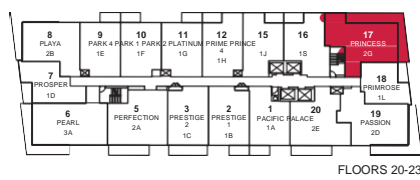

PRINCESS

TWO BEDROOM · 820 SQ.FT.

Materials, specifications and floor plans are subject to change without notice. All floor plans are approximate dimensions. Actual usable floor space may vary from the stated floor area. E. & O. E.