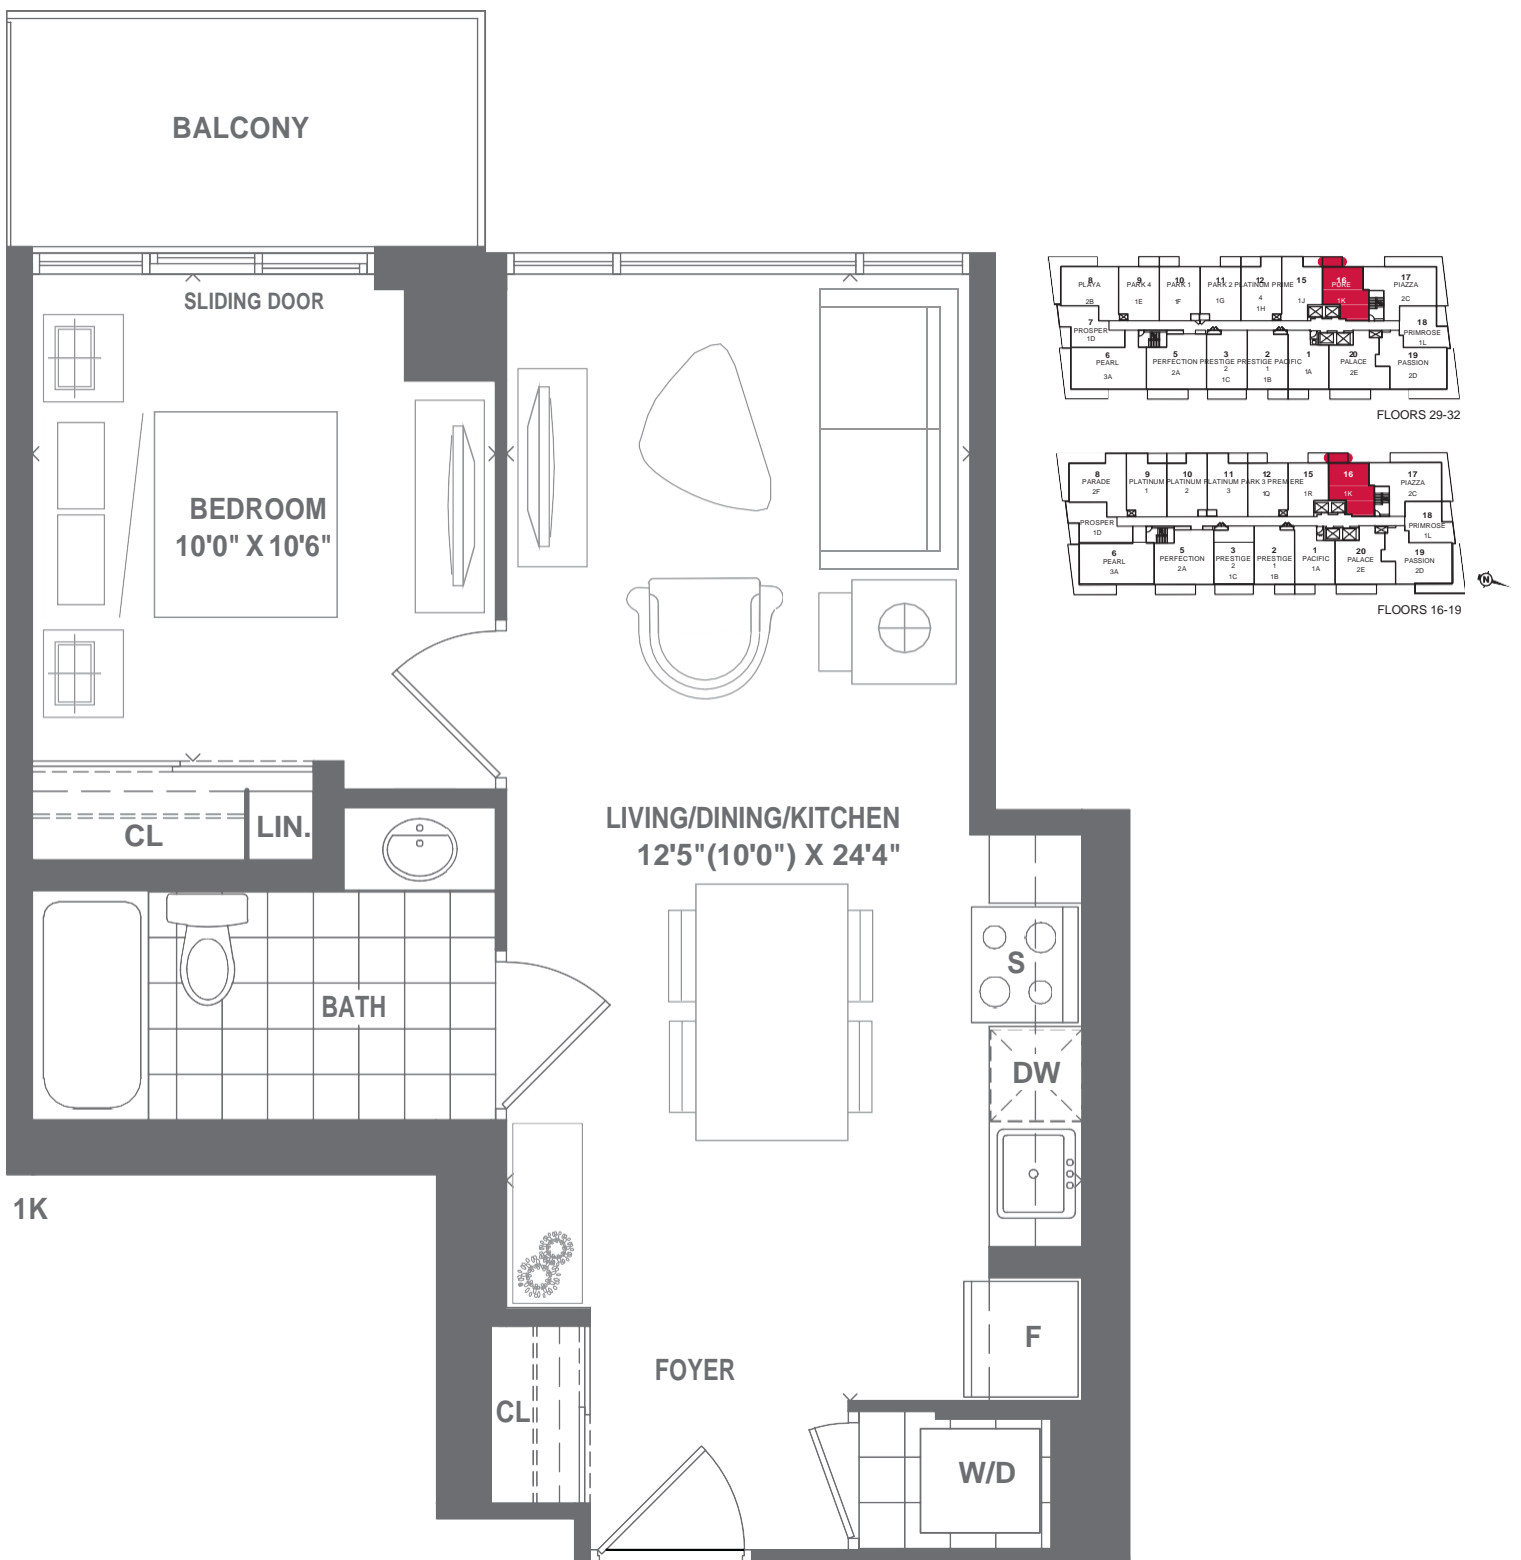

PEARL PLACE

PURE

ONE BEDROOM · 570 SQ.FT.

Materials, specifications and floor plans are subject to change without notice. All floor plans are approximate dimensions. Actual usable floor space may vary from the stated floor area. E. & O.E.