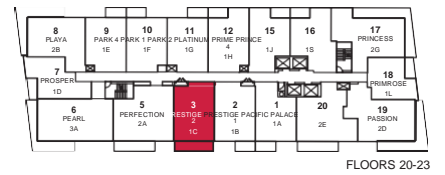

PEARL PLACE

PRESTIGE 2

ONE BEDROOM + DEN · 641 SQ.FT.

Materials, specifications and floor plans are subject to change without notice. All floor plans are approximate dimensions. Actual usable floor space may vary from the stated floor area. E. & O.E.