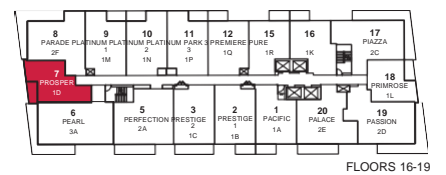

# PRIMROSE

ONE BEDROOM · 482 SQ.FT.

Materials, specifications and floor plans are subject to change without notice. All floor plans are approximate dimensions. Actual usable floor space may vary from the stated floor area. E. & O.E.

# PROSPER

ONE BEDROOM · 540SQ.FT.

Materials, specifications and floor plans are subject to change without notice. All floor plans are approximate dimensions. Actual usable floor space may vary from the stated floor area. E. & O.E.