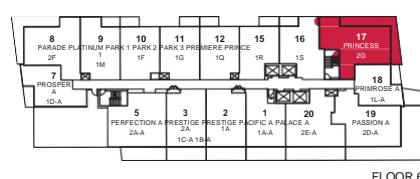

PRINCESS

TWO BEDROOM · 820 SQ.FT.

Materials, specifications and floor plans are subject to change without notice. All floor plans are approximate dimensions. Actual usable floor space may vary from the stated floor area. E. & O. E.