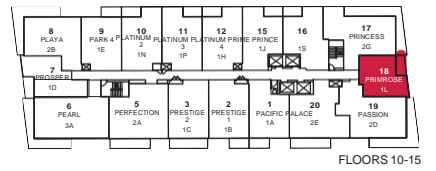

# PRIMROSE

ONE BEDROOM · 482 SQ.FT.

Materials, specifications and floor plans are subject to change without notice. All floor plans are approximate dimensions. Actual usable floor space may vary from the stated floor area. E. & O.E.