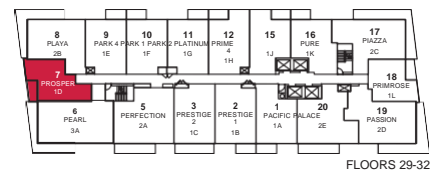

# PRIMROSE

ONE BEDROOM · 482 SQ.FT.

Materials, specifications and floor plans are subject to change without notice. All floor plans are approximate dimensions. Actual usable floor space may vary from the stated floor area. E. & O.E.

# PROSPER

ONE BEDROOM · 540SQ.FT.

Materials, specifications and floor plans are subject to change without notice. All floor plans are approximate dimensions. Actual usable floor space may vary from the stated floor area. E. & O.E.