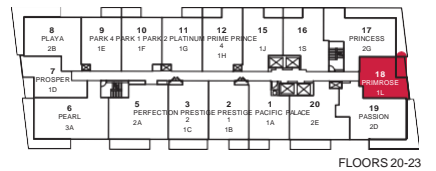

# PRIMROSE

ONE BEDROOM · 482 SQ.FT.

Materials, specifications and floor plans are subject to change without notice. All floor plans are approximate dimensions. Actual usable floor space may vary from the stated floor area. E. & O.E.