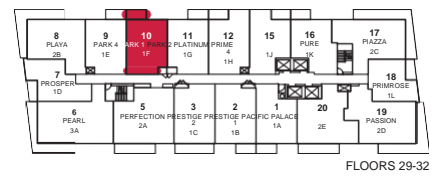

## PACIFIC

ONE BEDROOM + DEN · 583 SQ.FT.

Materials, specifications and floor plans are subject to change without notice. All floor plans are approximate dimensions. Actual usable floor space may vary from the stated floor area. E.& O.E.

## PARK 1

ONE BEDROOM + DEN · 586 SQ.FT.

Materials, specifications and floor plans are subject to change without notice. All floor plans are approximate dimensions. Actual usable floor space may vary from the stated floor area. E. & O.E.