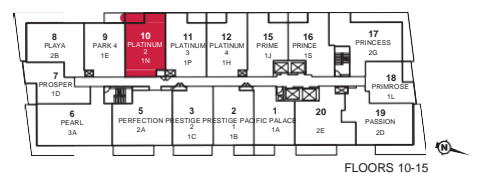

PEARL PLACE

PLATINUM 2

ONE BEDROOM + DEN • 643 SQ.FT.

Materials, specifications and floor plans are subject to change without notice. All floor plans are approximate dimensions. Actual usable floor space may vary from the stated floor area. E. & O.E.