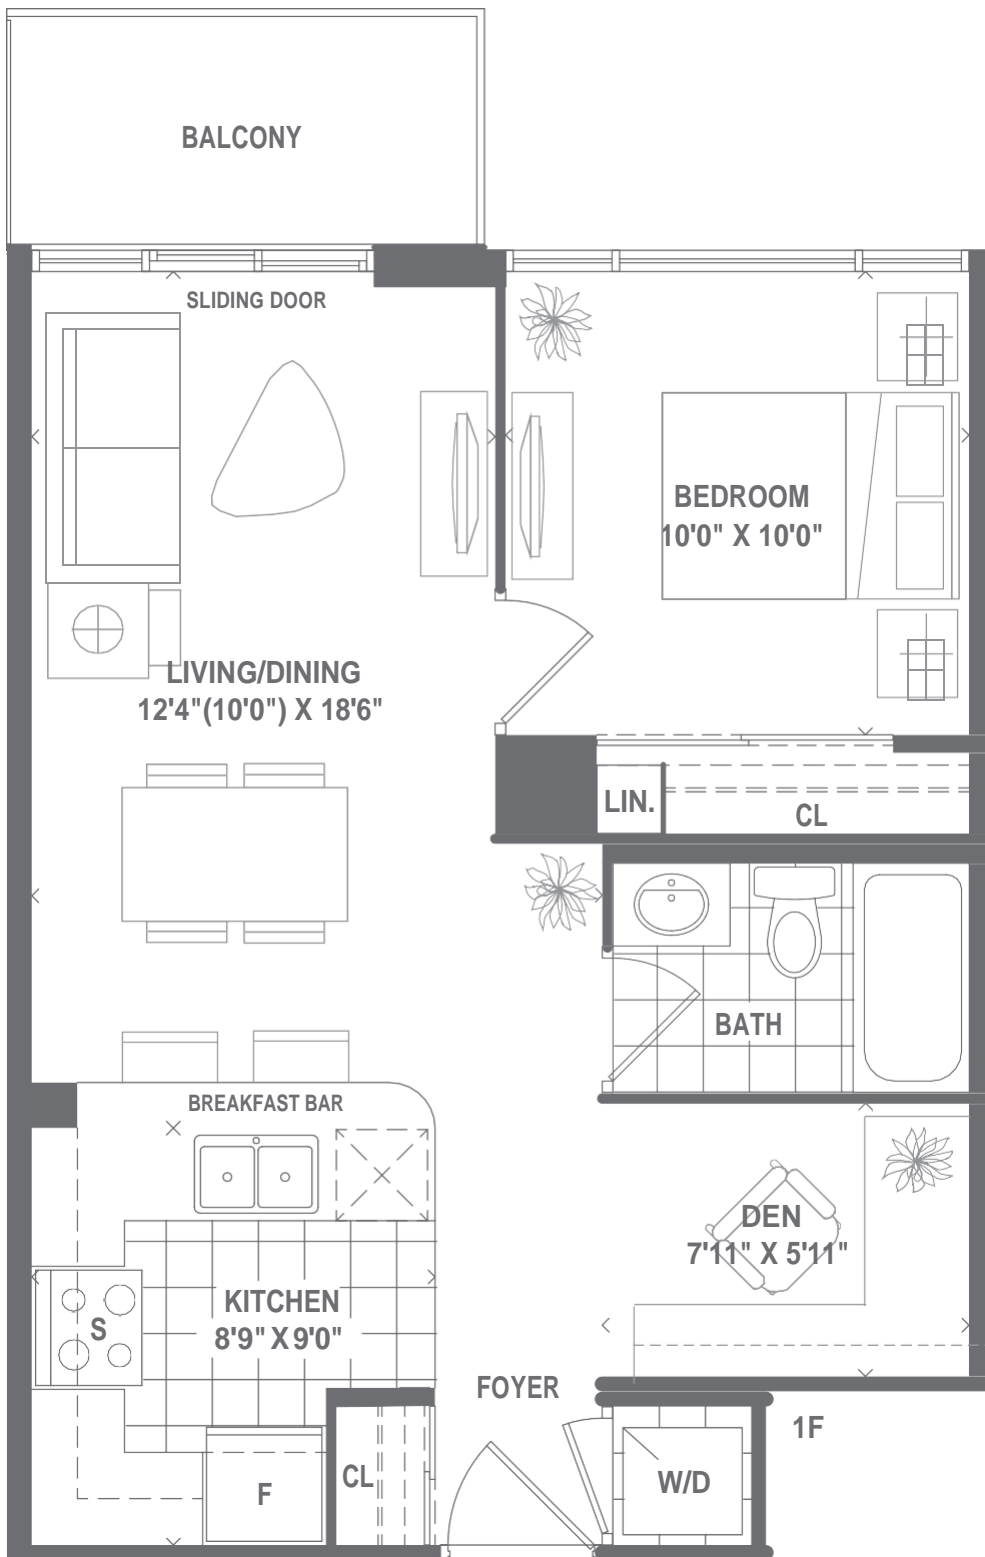

## PACIFIC

ONE BEDROOM + DEN · 583 SQ.FT.

Materials, specifications and floor plans are subject to change without notice. All floor plans are approximate dimensions. Actual usable floor space may vary from the stated floor area. E.& O.E.

## PARK 1

ONE BEDROOM + DEN · 586 SQ.FT.

Materials, specifications and floor plans are subject to change without notice. All floor plans are approximate dimensions. Actual usable floor space may vary from the stated floor area. E. & O.E.