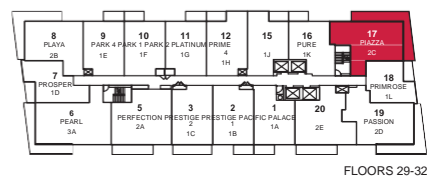

# PALACE

TWO BEDROOM · 747 SQ.FT.

Materials, specifications and floor plans are subject to change without notice. All floor plans are approximate dimensions. Actual usable floor space may vary from the stated floor area. E. & O. E.

## PIAZZA

TWO BEDROOM · 761 SQ.FT.

2C

FLOORS 29-32

FLOORS 16-19

Materials, specifications and floor plans are subject to change without notice. All floor plans are approximate dimensions. Actual usable floor space may vary from the stated floor area. E. & O.E.